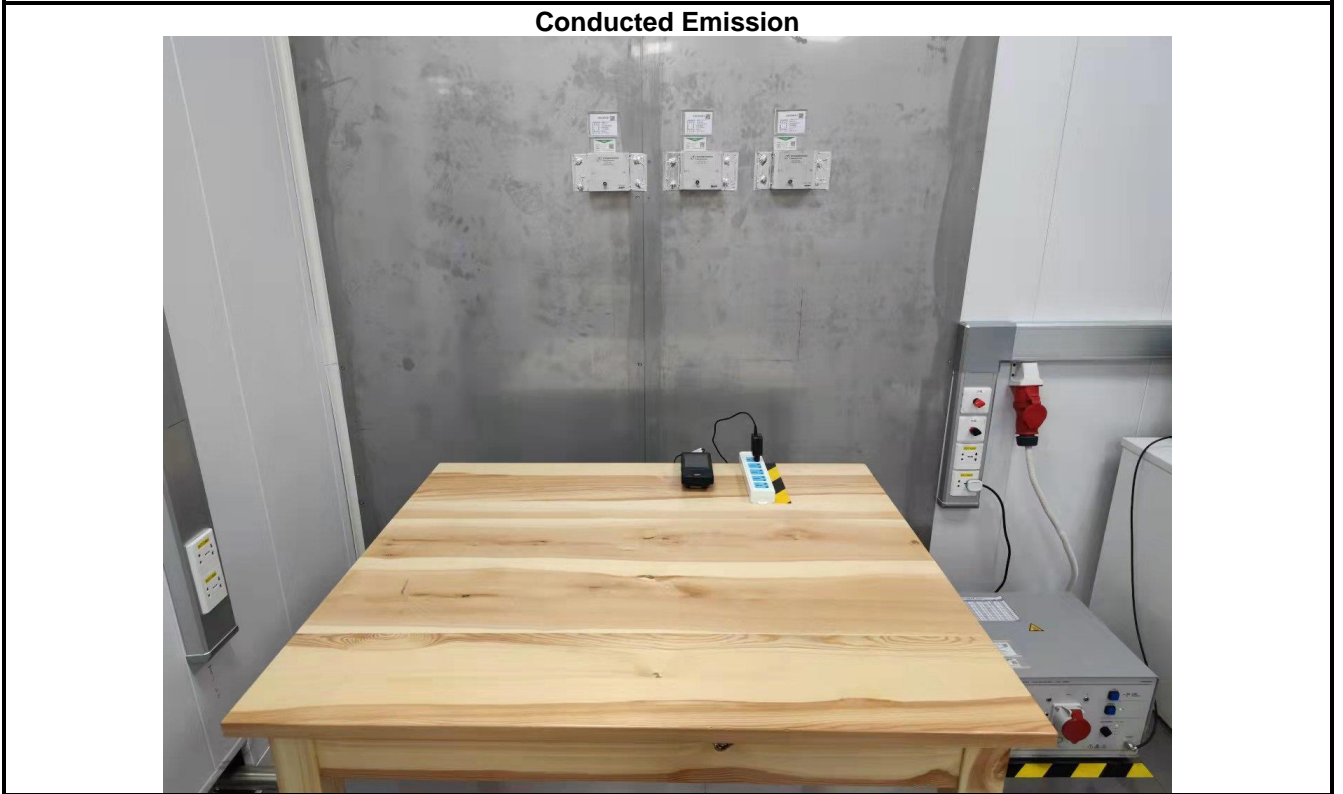

7 Test Setup Photo

Radiated Spurious Emission
Below 1GHz

Above 1GHz

Conducted Emission**8 EUT Constructional Details**

Reference to the test report No.: JYTSZB-R12-2101994.

-----End of report-----