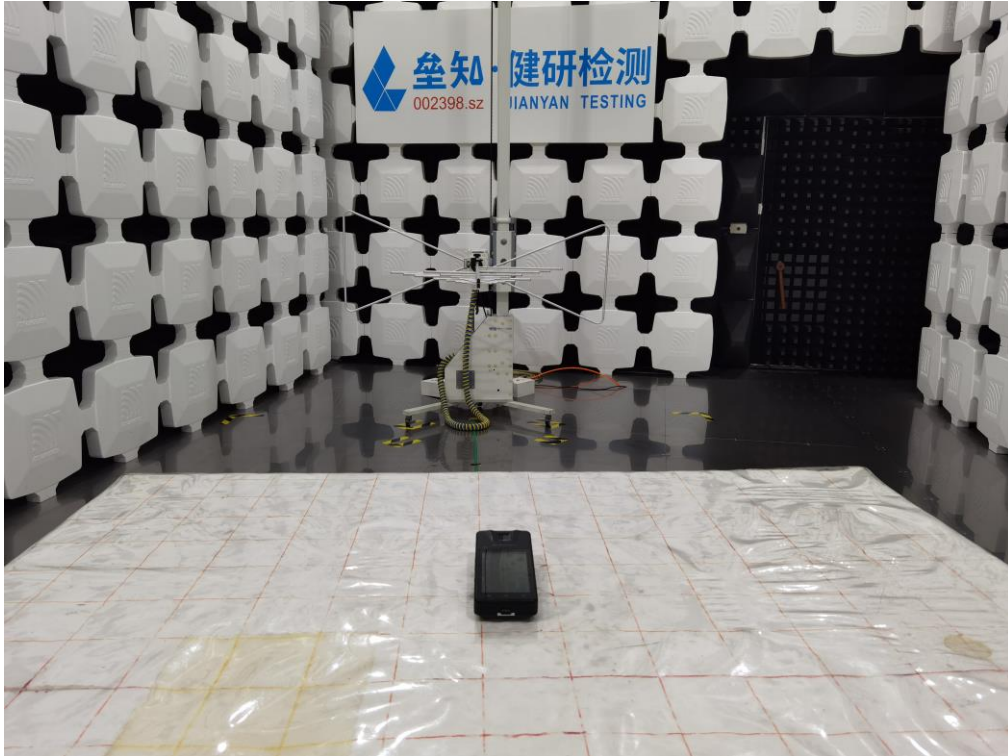

7 Test Setup Photo

Radiated Spurious Emission
Below 1GHz

Above 1GHz

Conducted Emission**8 EUT Constructional Details**

Reference to the test report No.: JYTSZB-R12-2101994.

-----End of report-----