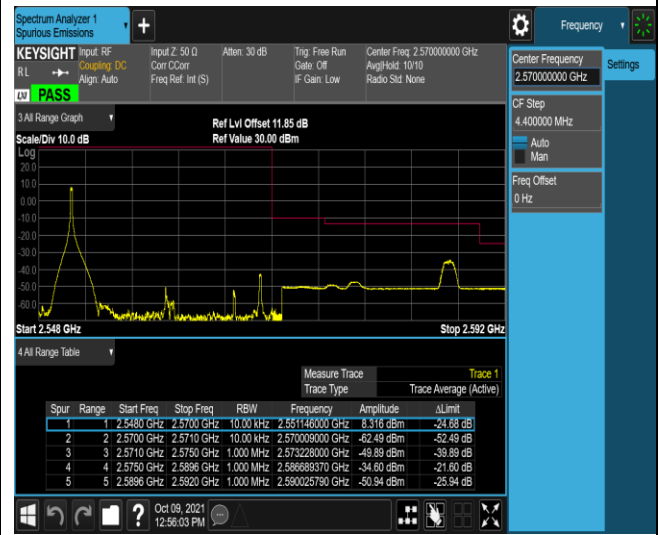

Band7-20MHz-16QAM-20850-1RB#0

Band7-20MHz-16QAM-20850-1RB#99

Band7-20MHz-16QAM-20850-100RB#0

Band7-20MHz-16QAM-21350-1RB#0

Band7-20MHz-16QAM-21350-1RB#99

Band7-20MHz-16QAM-21350-100RB#0

Appendix E: Conducted Spurious Emission