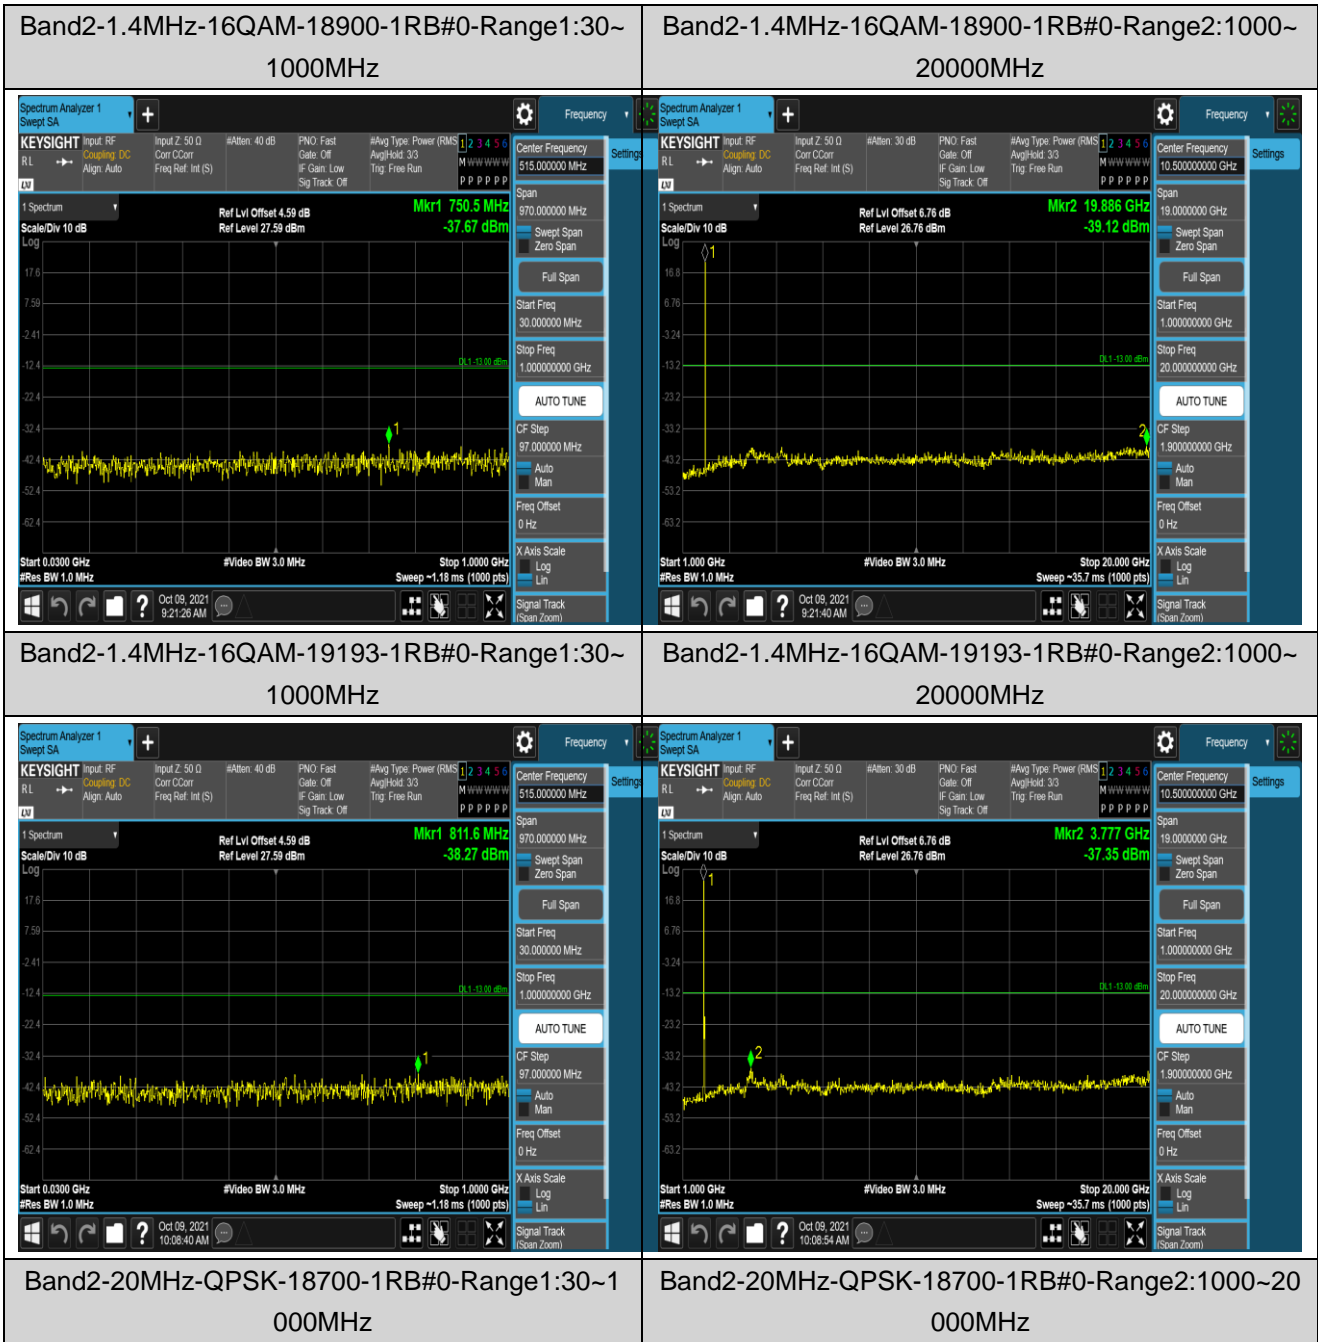

Remark: All bandwidth and all modulation had been tested, but only the worst case data displayed in this report.

Test Graphs

Band2-1.4MHz-QPSK-18607-1RB#0-Range1:30~1000MHz

Band2-1.4MHz-QPSK-18607-1RB#0-Range2:1000~20000MHz

Band2-1.4MHz-QPSK-18900-1RB#0-Range1:30~1000MHz

Band2-1.4MHz-QPSK-18900-1RB#0-Range2:1000~20000MHz

Band2-1.4MHz-QPSK-19193-1RB#0-Range1:30~1000MHz

Band2-1.4MHz-QPSK-19193-1RB#0-Range2:1000~20000MHz

Band2-1.4MHz-16QAM-18607-1RB#0-Range1:30~1000MHz

Band2-1.4MHz-16QAM-18607-1RB#0-Range2:1000~20000MHz

Band2-20MHz-QPSK-18900-1RB#0-Range1:30~1000MHz

Band2-20MHz-QPSK-18900-1RB#0-Range2:1000~20000MHz

Band2-20MHz-QPSK-19100-1RB#0-Range1:30~1000MHz

Band2-20MHz-QPSK-19100-1RB#0-Range2:1000~20000MHz