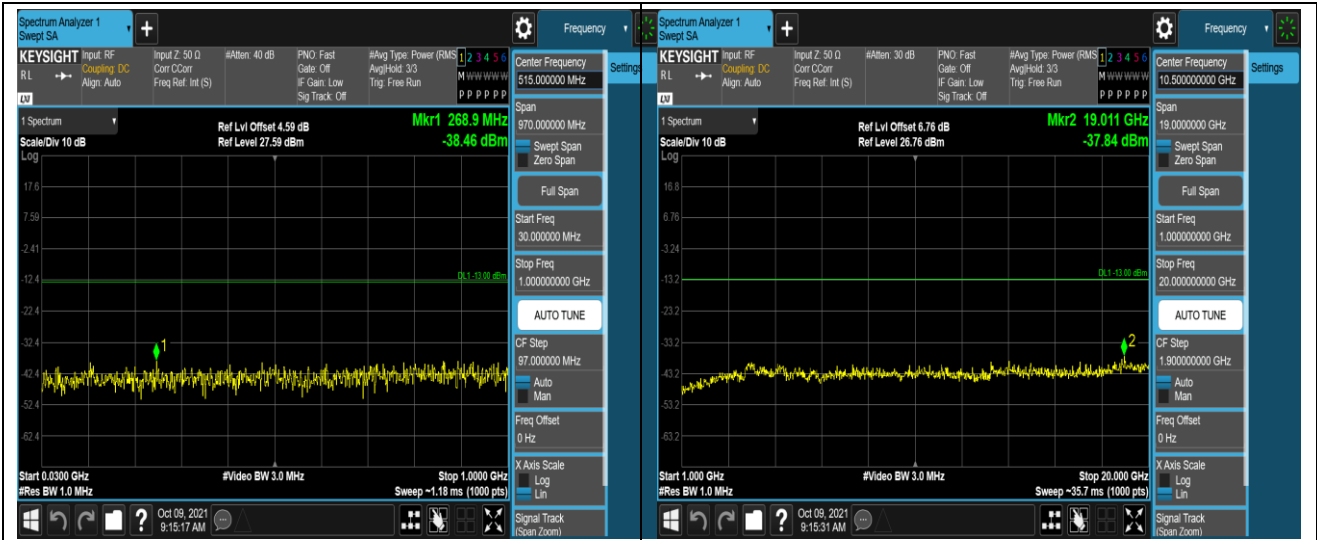

Band2-1.4MHz-QPSK-19193-1RB#0-Range1:30~1000MHz

Band2-1.4MHz-QPSK-19193-1RB#0-Range2:1000~20000MHz