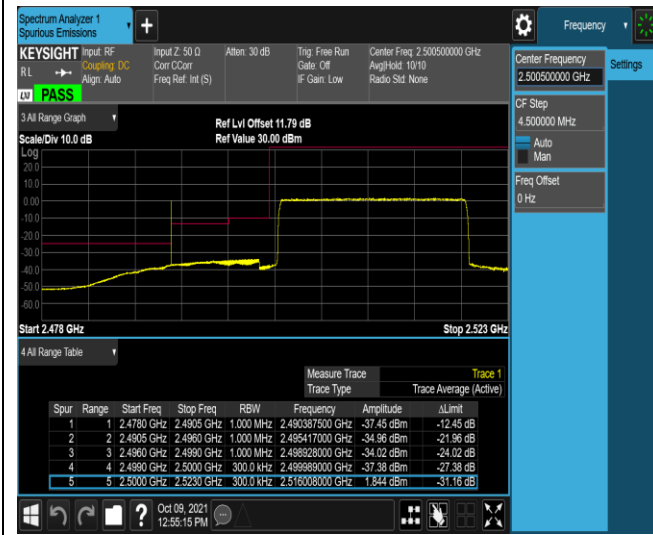

Band7-20MHz-16QAM-20850-1RB#0

Band7-20MHz-16QAM-20850-1RB#99

Band7-20MHz-16QAM-20850-100RB#0

Band7-20MHz-16QAM-21350-1RB#0

Band7-20MHz-16QAM-21350-1RB#99

Band7-20MHz-16QAM-21350-100RB#0

Appendix E: Conducted Spurious Emission