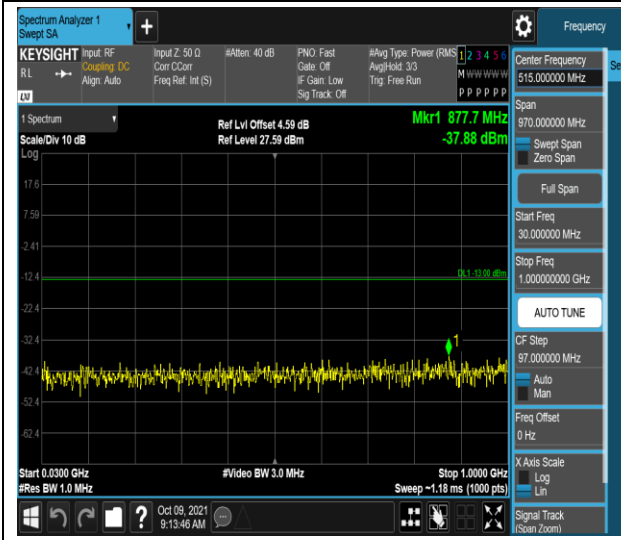

Band2-1.4MHz-16QAM-18607-1RB#0-Range1:30~1000MHz