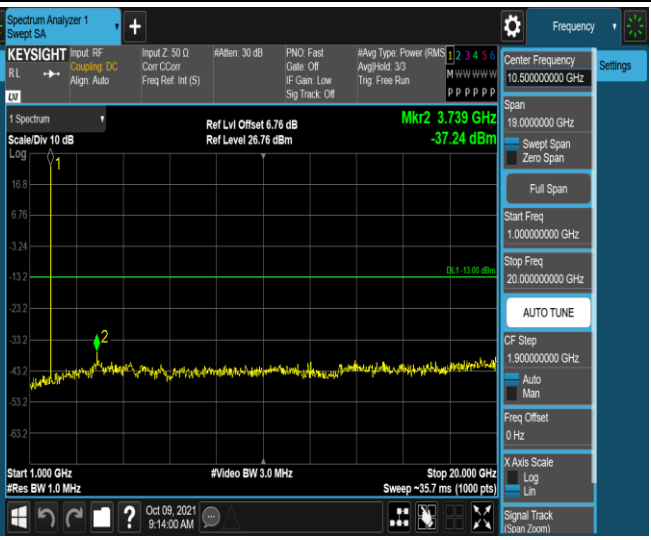

Band2-1.4MHz-16QAM-18607-1RB#0-Range2:1000~20000MHz