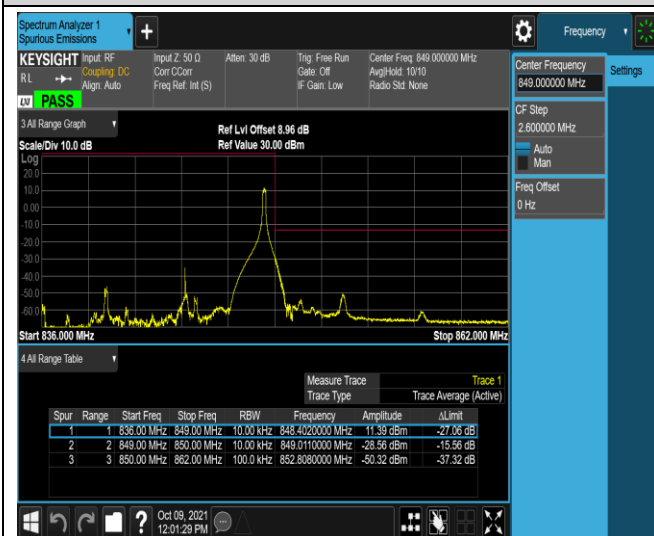

Band5-10MHz-QPSK-20600-50RB#0

Band5-10MHz-16QAM-20450-1RB#0

Band5-10MHz-16QAM-20450-1RB#49

Band5-10MHz-16QAM-20450-50RB#0

Band5-10MHz-16QAM-20600-1RB#0

Band5-10MHz-16QAM-20600-1RB#49

Band5-10MHz-16QAM-20600-50RB#0