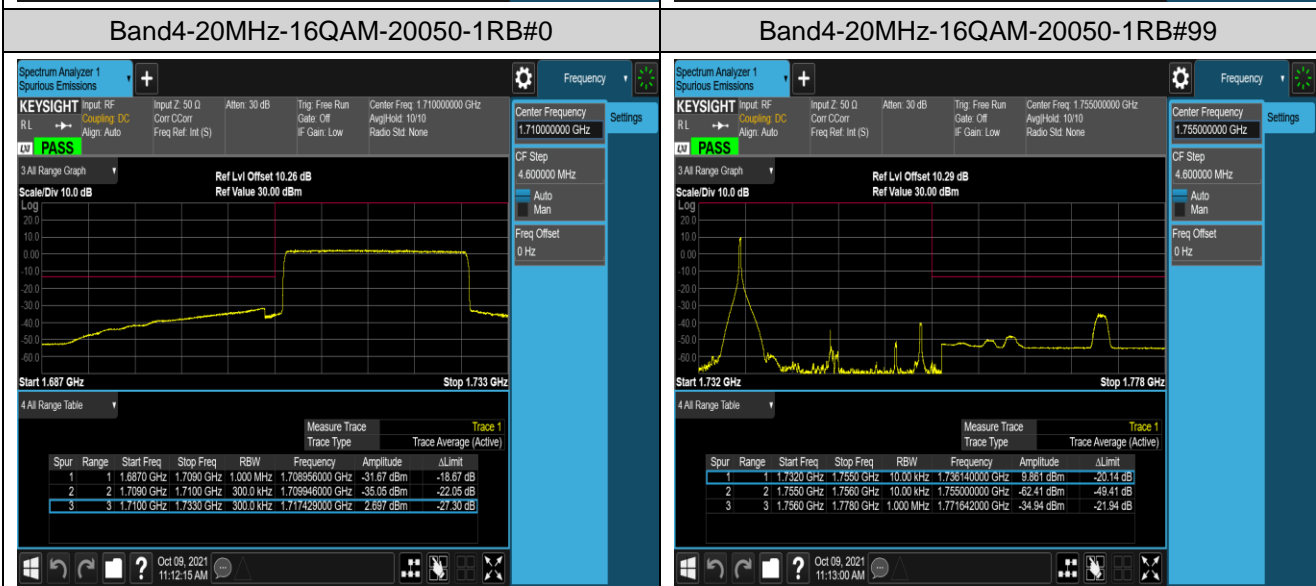

Band4-20MHz-16QAM-20300-1RB#99   **Band4-20MHz-16QAM-20300-100RB#0**