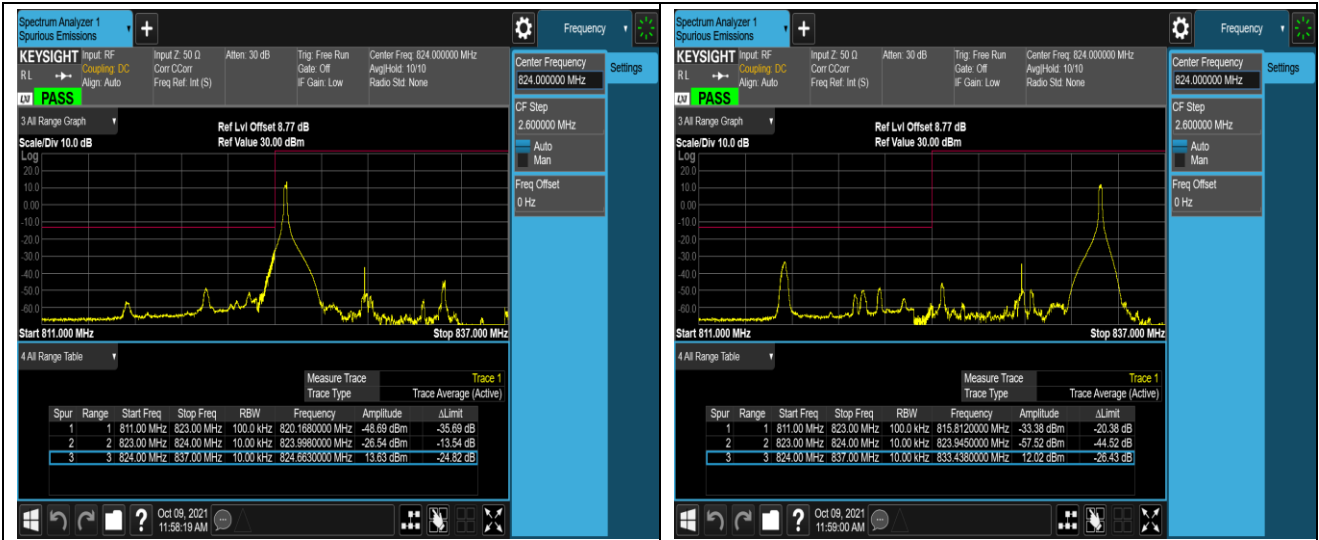

Band5-1.4MHz-16QAM-20643-1RB#5

Band5-1.4MHz-16QAM-20643-6RB#0

Band5-10MHz-QPSK-20450-1RB#0

Band5-10MHz-QPSK-20450-1RB#49