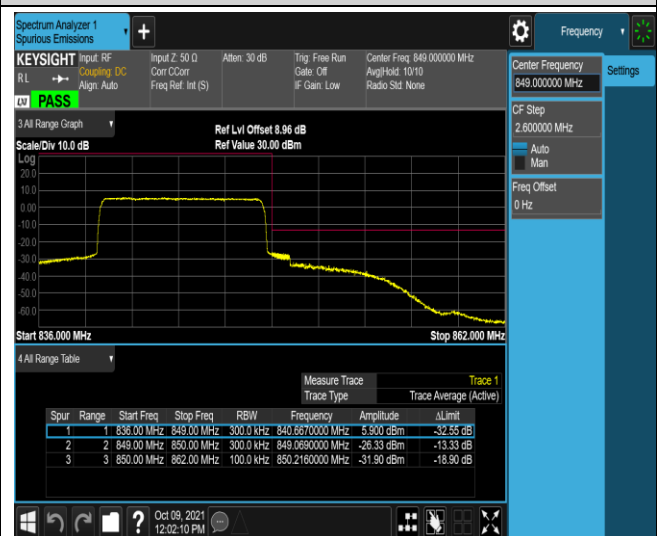

Band5-10MHz-QPSK-20600-50RB#0

Band5-10MHz-16QAM-20450-1RB#0

Band5-10MHz-16QAM-20450-1RB#49

Band5-10MHz-16QAM-20450-50RB#0

Band5-10MHz-16QAM-20600-1RB#0

Band5-10MHz-16QAM-20600-1RB#49

Band5-10MHz-16QAM-20600-50RB#0