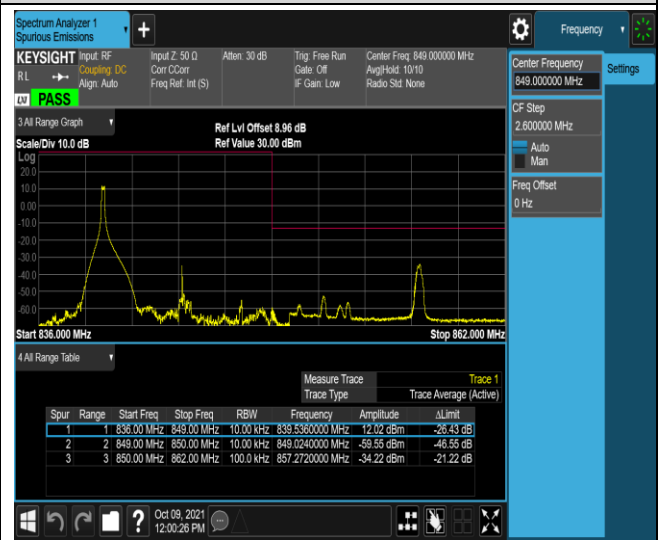

Band5-1.4MHz-16QAM-20643-1RB#5

Band5-1.4MHz-16QAM-20643-6RB#0

Band5-10MHz-QPSK-20450-1RB#0

Band5-10MHz-QPSK-20450-1RB#49

Band5-10MHz-QPSK-20450-50RB#0

Band5-10MHz-QPSK-20600-1RB#0

Band5-10MHz-QPSK-20600-1RB#49