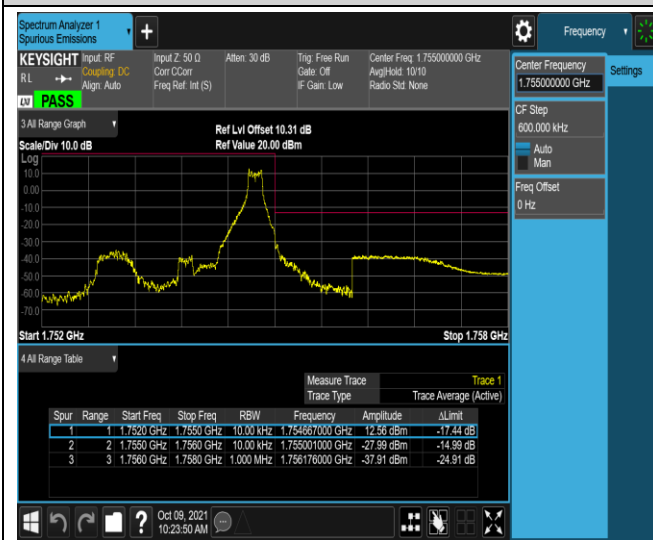

Band4-1.4MHz-QPSK-20393-1RB#0

Band4-1.4MHz-QPSK-20393-1RB#5

Band4-1.4MHz-QPSK-20393-6RB#0

Band4-1.4MHz-16QAM-19957-1RB#0

Band4-1.4MHz-16QAM-19957-1RB#5

Band4-1.4MHz-16QAM-19957-6RB#0

Band4-1.4MHz-16QAM-20393-1RB#0

Band4-1.4MHz-16QAM-20393-1RB#5

Band4-1.4MHz-16QAM-20393-6RB#0

**Band4-20MHz-16QAM-20300-1RB#99**      **Band4-20MHz-16QAM-20300-100RB#0**

Band5-1.4MHz-QPSK-20407-1RB#0

Band5-1.4MHz-QPSK-20407-1RB#5

Band5-1.4MHz-QPSK-20407-6RB#0