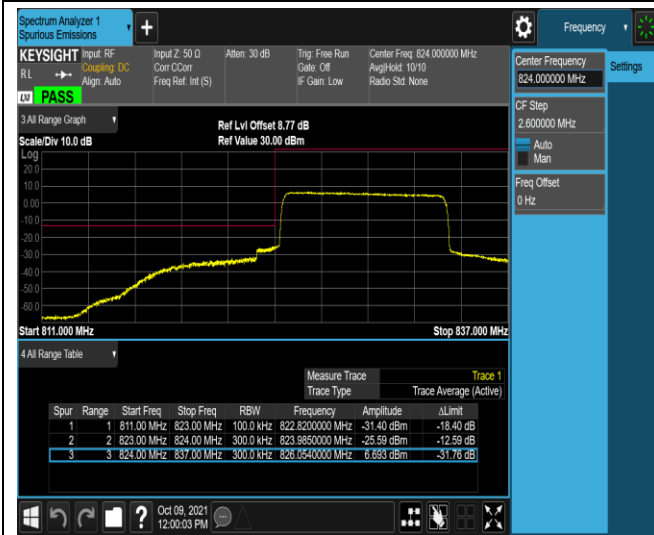

Band5-10MHz-16QAM-20450-1RB#0

Band5-10MHz-16QAM-20450-50RB#0