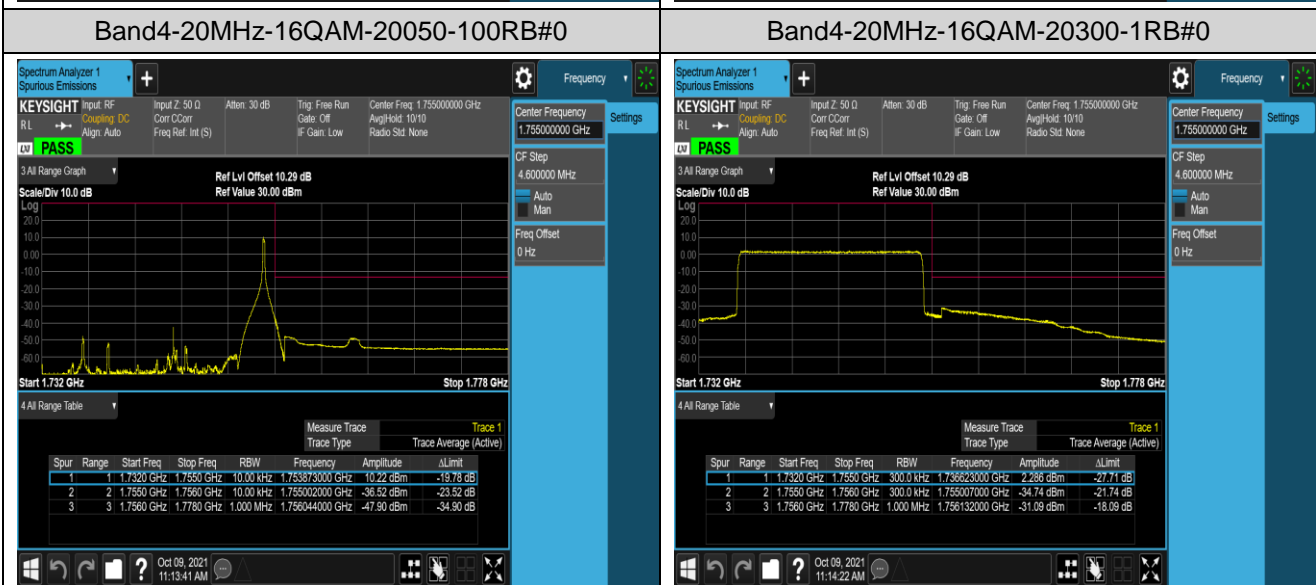

Band4-20MHz-16QAM-20300-1RB#99   **Band4-20MHz-16QAM-20300-100RB#0**