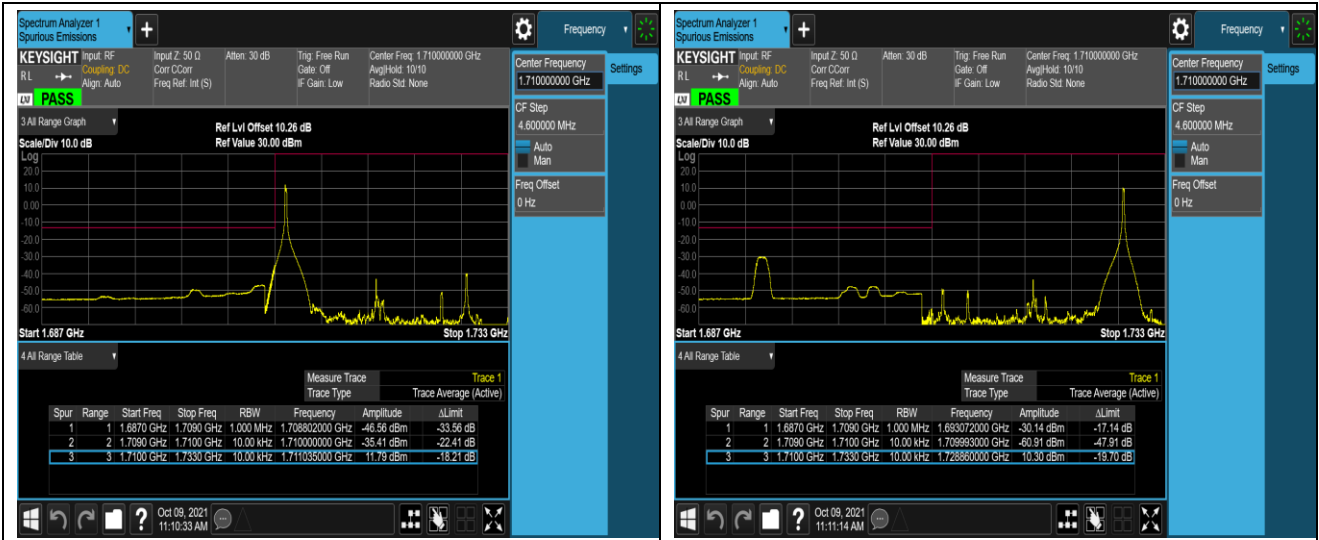

Band4-1.4MHz-QPSK-20393-1RB#0

Band4-1.4MHz-QPSK-20393-1RB#5

Band4-1.4MHz-QPSK-20393-6RB#0

Band4-1.4MHz-16QAM-19957-1RB#0

Band4-1.4MHz-16QAM-19957-1RB#5

Band4-1.4MHz-16QAM-19957-6RB#0

Band4-1.4MHz-16QAM-20393-1RB#0

Band4-1.4MHz-16QAM-20393-1RB#5

Band4-1.4MHz-16QAM-20393-6RB#0

**Band4-20MHz-16QAM-20300-1RB#99**      **Band4-20MHz-16QAM-20300-100RB#0**

Band5-1.4MHz-QPSK-20407-1RB#0

Band5-1.4MHz-QPSK-20407-1RB#5

Band5-1.4MHz-QPSK-20407-6RB#0