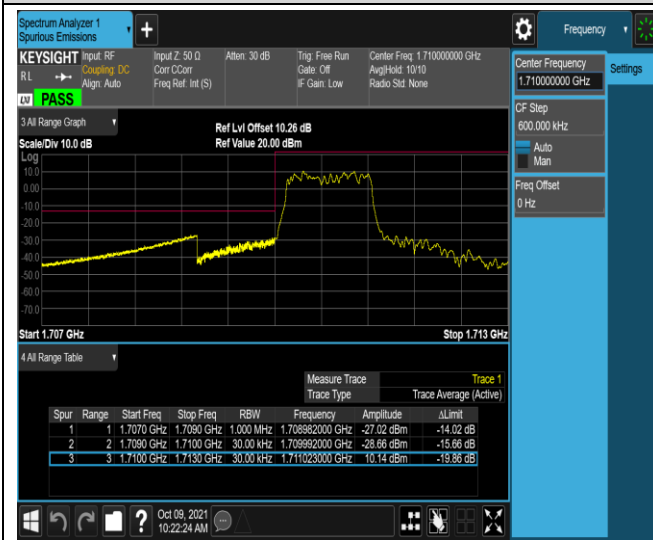

Band4-1.4MHz-QPSK-20393-1RB#0

Band4-1.4MHz-QPSK-20393-1RB#5

Band4-1.4MHz-QPSK-20393-6RB#0

Band4-1.4MHz-16QAM-19957-1RB#0

Band4-1.4MHz-16QAM-19957-1RB#5

Band4-1.4MHz-16QAM-19957-6RB#0

Band4-1.4MHz-16QAM-20393-1RB#0

Band4-1.4MHz-16QAM-20393-1RB#5

Band4-1.4MHz-16QAM-20393-6RB#0

**Band4-20MHz-16QAM-20300-1RB#99**      **Band4-20MHz-16QAM-20300-100RB#0**

Band5-1.4MHz-QPSK-20407-1RB#0

Band5-1.4MHz-QPSK-20407-1RB#5

Band5-1.4MHz-QPSK-20407-6RB#0