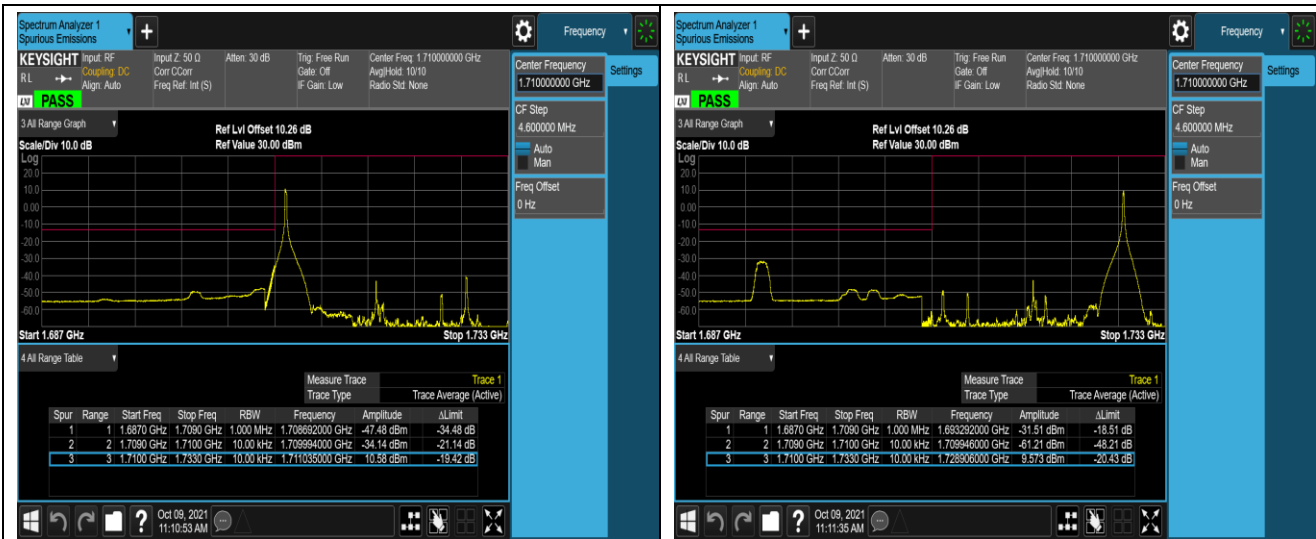

Band4-1.4MHz-QPSK-20393-1RB#0

Band4-1.4MHz-QPSK-20393-1RB#5

Band4-1.4MHz-QPSK-20393-6RB#0

Band4-1.4MHz-16QAM-19957-1RB#0

Band4-1.4MHz-16QAM-19957-1RB#5

Band4-1.4MHz-16QAM-19957-6RB#0

Band4-1.4MHz-16QAM-20393-1RB#0

Band4-1.4MHz-16QAM-20393-1RB#5

Band4-1.4MHz-16QAM-20393-6RB#0

**Band4-20MHz-16QAM-20300-1RB#99**      **Band4-20MHz-16QAM-20300-100RB#0**

Band5-1.4MHz-QPSK-20407-1RB#0

Band5-1.4MHz-QPSK-20407-1RB#5

Band5-1.4MHz-QPSK-20407-6RB#0