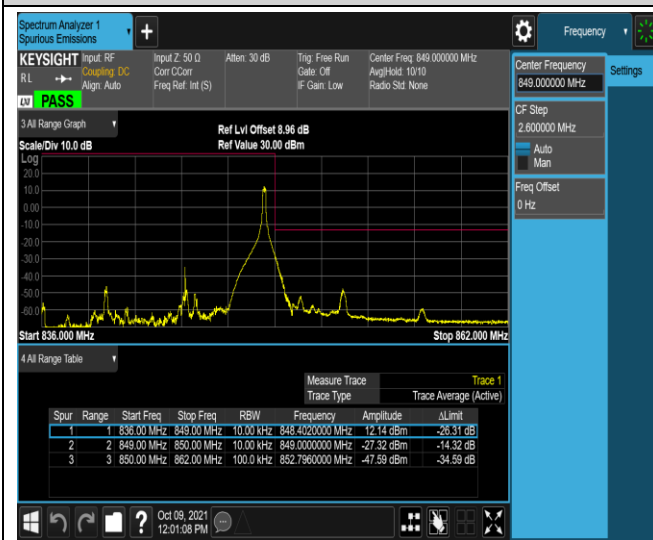

Band5-1.4MHz-16QAM-20643-1RB#5

Band5-1.4MHz-16QAM-20643-6RB#0

Band5-10MHz-QPSK-20450-1RB#0

Band5-10MHz-QPSK-20450-1RB#49

Band5-10MHz-QPSK-20450-50RB#0

Band5-10MHz-QPSK-20600-1RB#0

Band5-10MHz-QPSK-20600-1RB#49