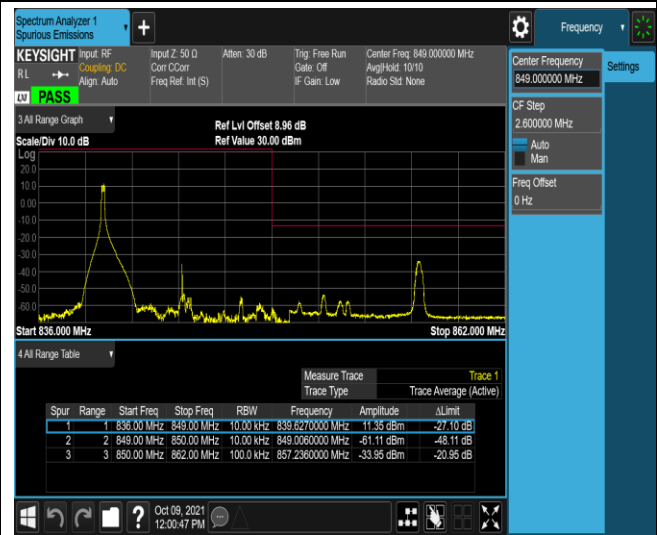

Band5-10MHz-QPSK-20600-50RB#0

Band5-10MHz-16QAM-20450-1RB#0

Band5-10MHz-16QAM-20450-1RB#49

Band5-10MHz-16QAM-20450-50RB#0

Band5-10MHz-16QAM-20600-1RB#0

Band5-10MHz-16QAM-20600-1RB#49

Band5-10MHz-16QAM-20600-50RB#0