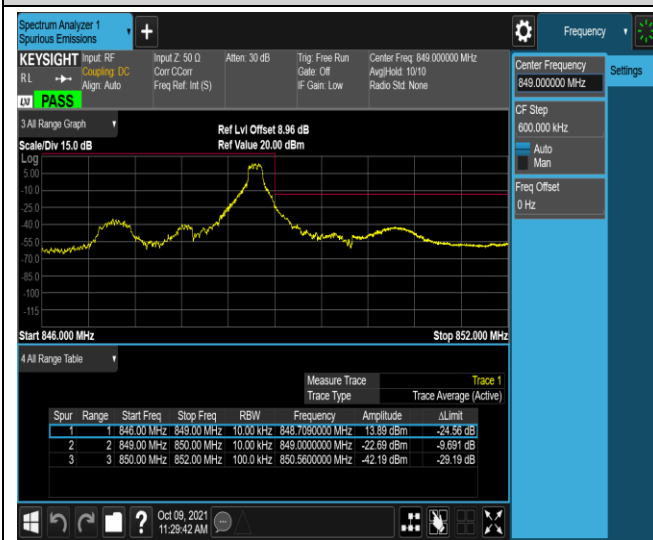

Band5-1.4MHz-QPSK-20407-6RB#0

Band5-1.4MHz-QPSK-20643-1RB#5