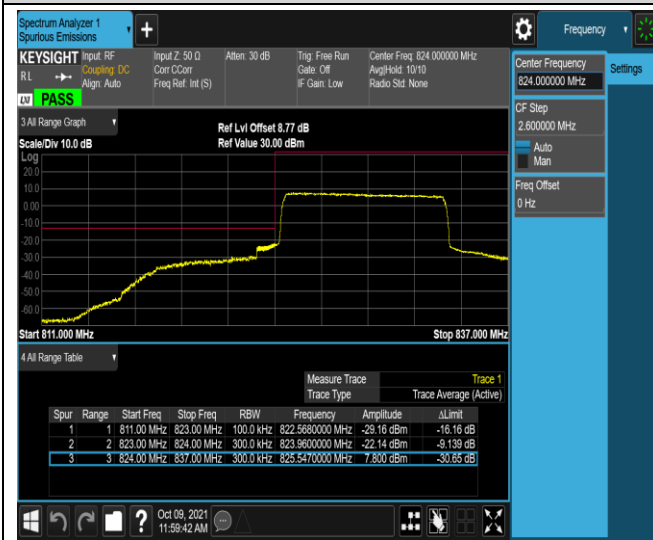

Band5-1.4MHz-16QAM-20643-1RB#5

Band5-1.4MHz-16QAM-20643-6RB#0

Band5-10MHz-QPSK-20450-1RB#0

Band5-10MHz-QPSK-20450-1RB#49

Band5-10MHz-QPSK-20450-50RB#0

Band5-10MHz-QPSK-20600-1RB#0

Band5-10MHz-QPSK-20600-1RB#49