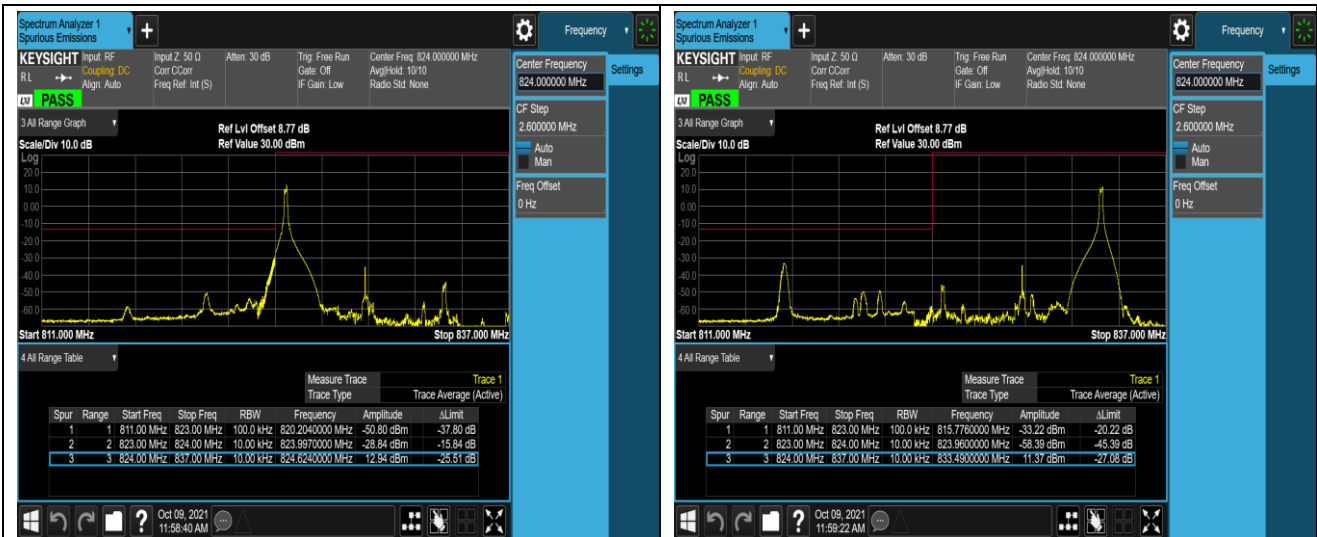

Band5-10MHz-QPSK-20600-1RB#49

Band5-10MHz-QPSK-20600-50RB#0

Band5-10MHz-16QAM-20450-1RB#0

Band5-10MHz-16QAM-20450-1RB#49