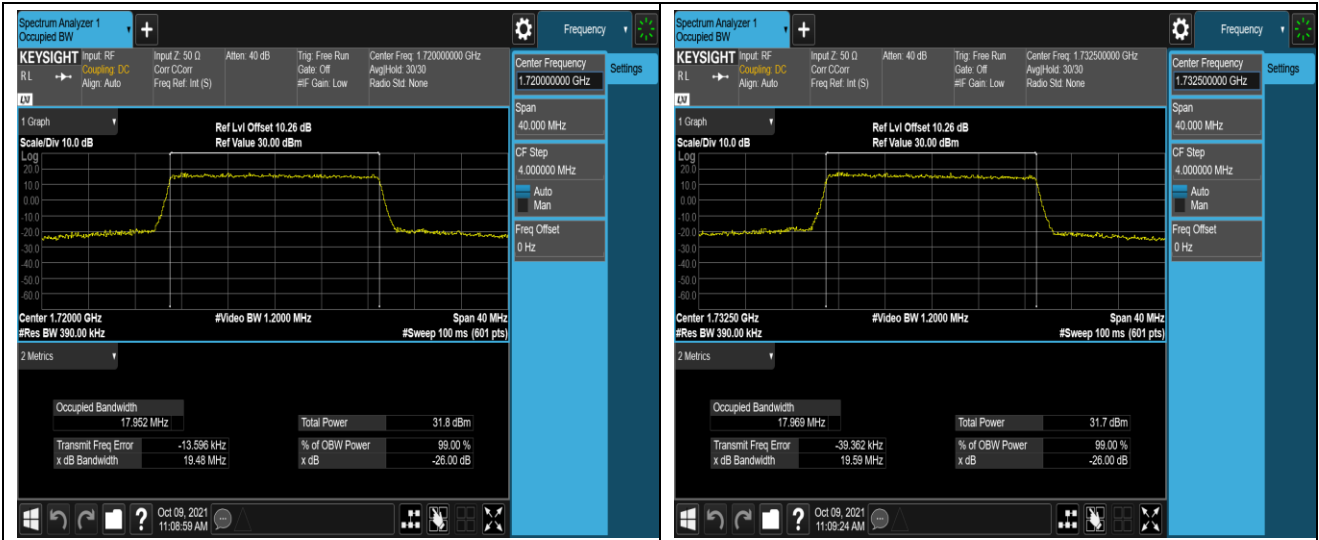

Band4-15MHz-QPSK-20175-75RB#0

Band4-15MHz-QPSK-20325-75RB#0

Band4-15MHz-16QAM-20025-75RB#0

Band4-15MHz-16QAM-20175-75RB#0

Band4-15MHz-16QAM-20325-75RB#0

Band4-20MHz-QPSK-20050-100RB#0

Band4-20MHz-QPSK-20175-100RB#0