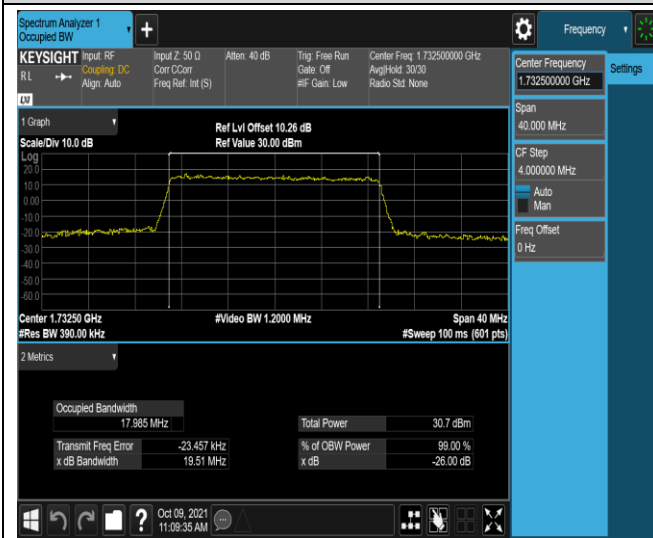

Band4-20MHz-16QAM-20175-100RB#0