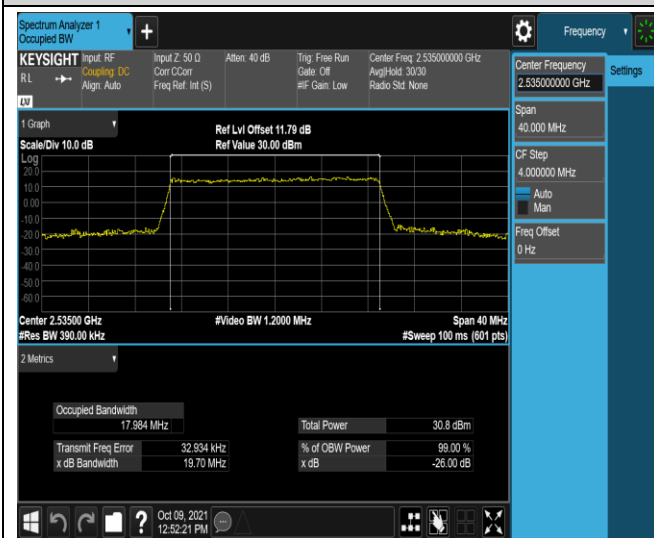

Band7-20MHz-16QAM-21100-100RB#0