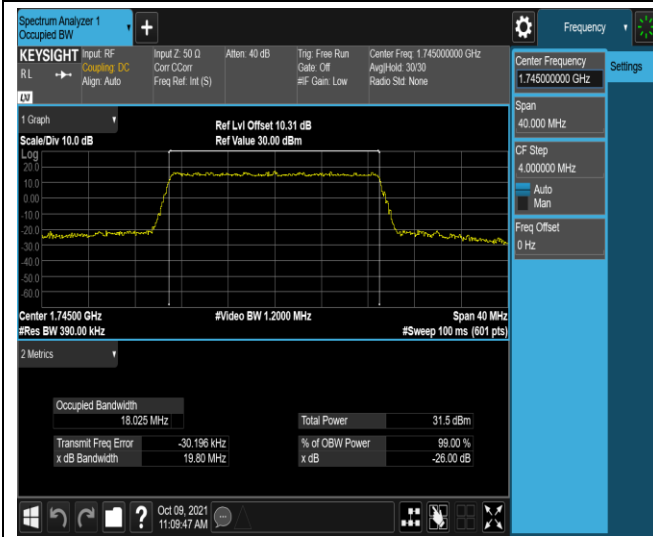

Band4-15MHz-QPSK-20175-75RB#0

Band4-15MHz-QPSK-20325-75RB#0

Band4-15MHz-16QAM-20025-75RB#0

Band4-15MHz-16QAM-20175-75RB#0

Band4-15MHz-16QAM-20325-75RB#0

Band4-20MHz-QPSK-20050-100RB#0

Band4-20MHz-QPSK-20175-100RB#0