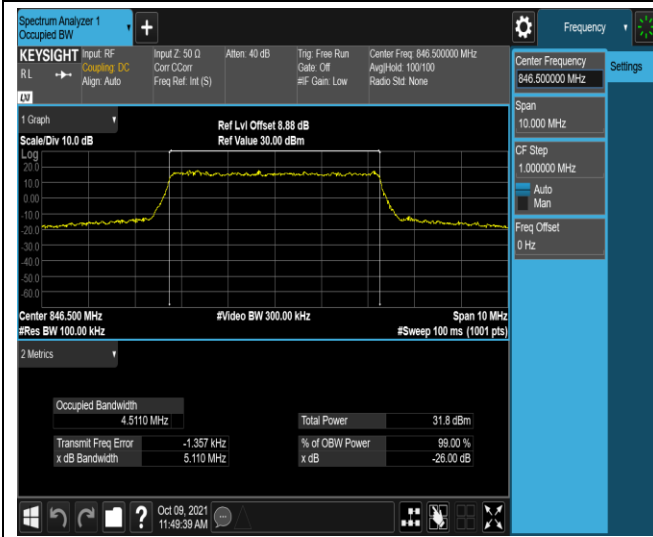

Band5-1.4MHz-16QAM-20407-6RB#0

Band5-1.4MHz-16QAM-20525-6RB#0

Band5-1.4MHz-16QAM-20643-6RB#0

Band5-5MHz-QPSK-20425-25RB#0

Band5-5MHz-QPSK-20525-25RB#0

Band5-5MHz-QPSK-20625-25RB#0

Band5-5MHz-16QAM-20425-25RB#0