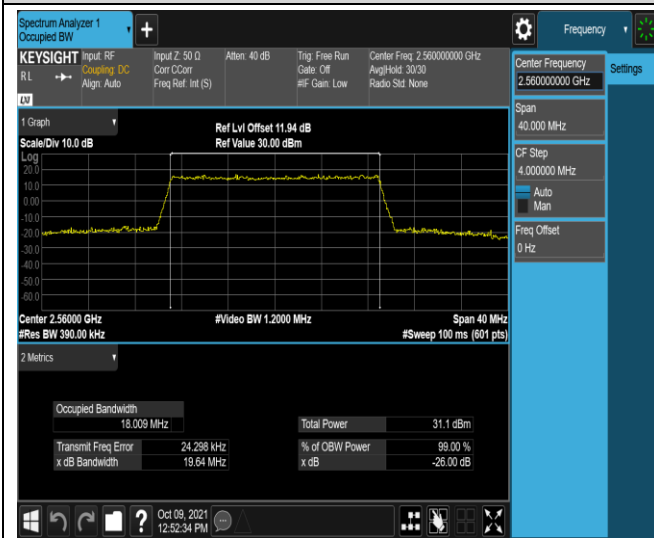

Band7-20MHz-QPSK-21350-100RB#0