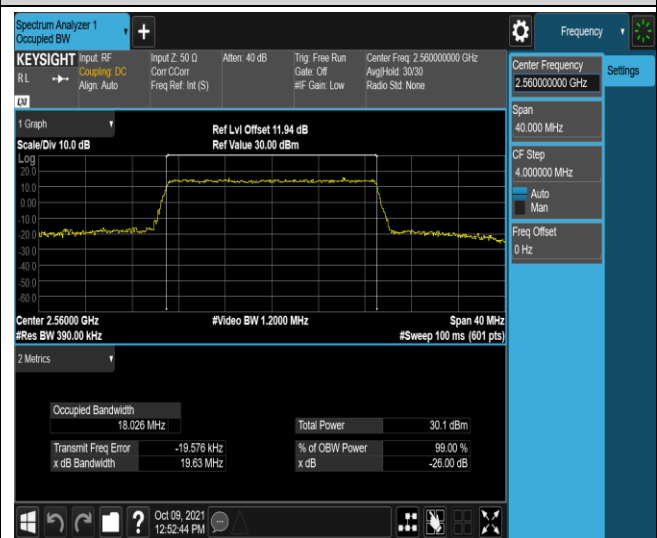

Band7-20MHz-16QAM-21350-100RB#0