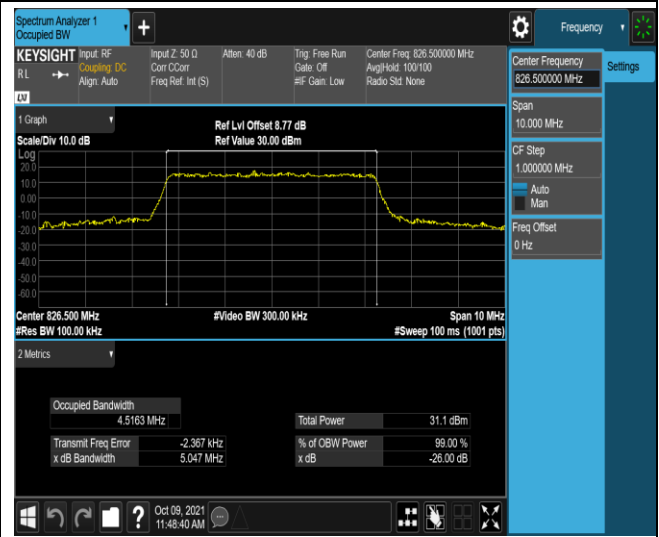

Band5-1.4MHz-16QAM-20407-6RB#0

Band5-1.4MHz-16QAM-20525-6RB#0

Band5-1.4MHz-16QAM-20643-6RB#0

Band5-5MHz-QPSK-20425-25RB#0

Band5-5MHz-QPSK-20525-25RB#0

Band5-5MHz-QPSK-20625-25RB#0

Band5-5MHz-16QAM-20425-25RB#0