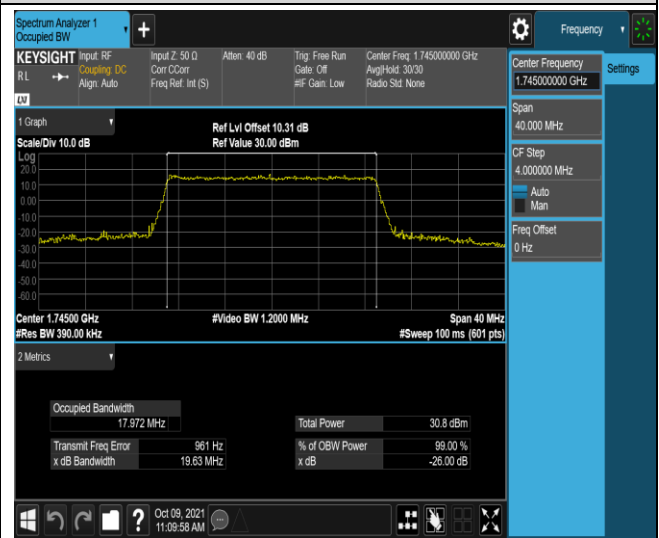

Band4-20MHz-16QAM-20300-100RB#0