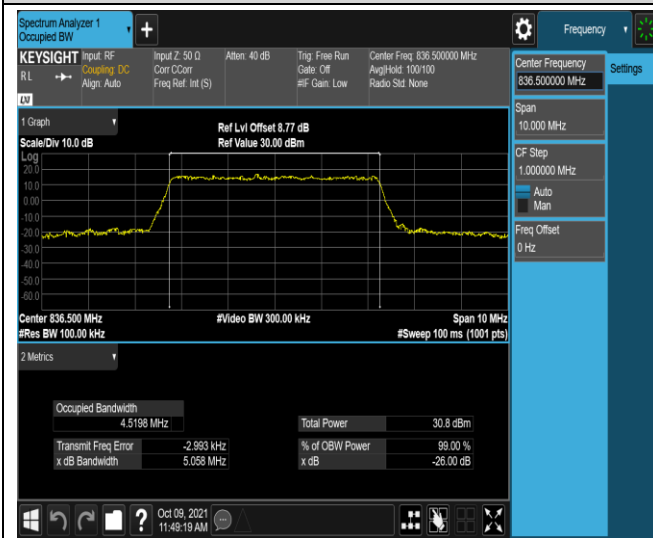

Band5-1.4MHz-16QAM-20407-6RB#0

Band5-1.4MHz-16QAM-20525-6RB#0

Band5-1.4MHz-16QAM-20643-6RB#0

Band5-5MHz-QPSK-20425-25RB#0

Band5-5MHz-QPSK-20525-25RB#0

Band5-5MHz-QPSK-20625-25RB#0

Band5-5MHz-16QAM-20425-25RB#0