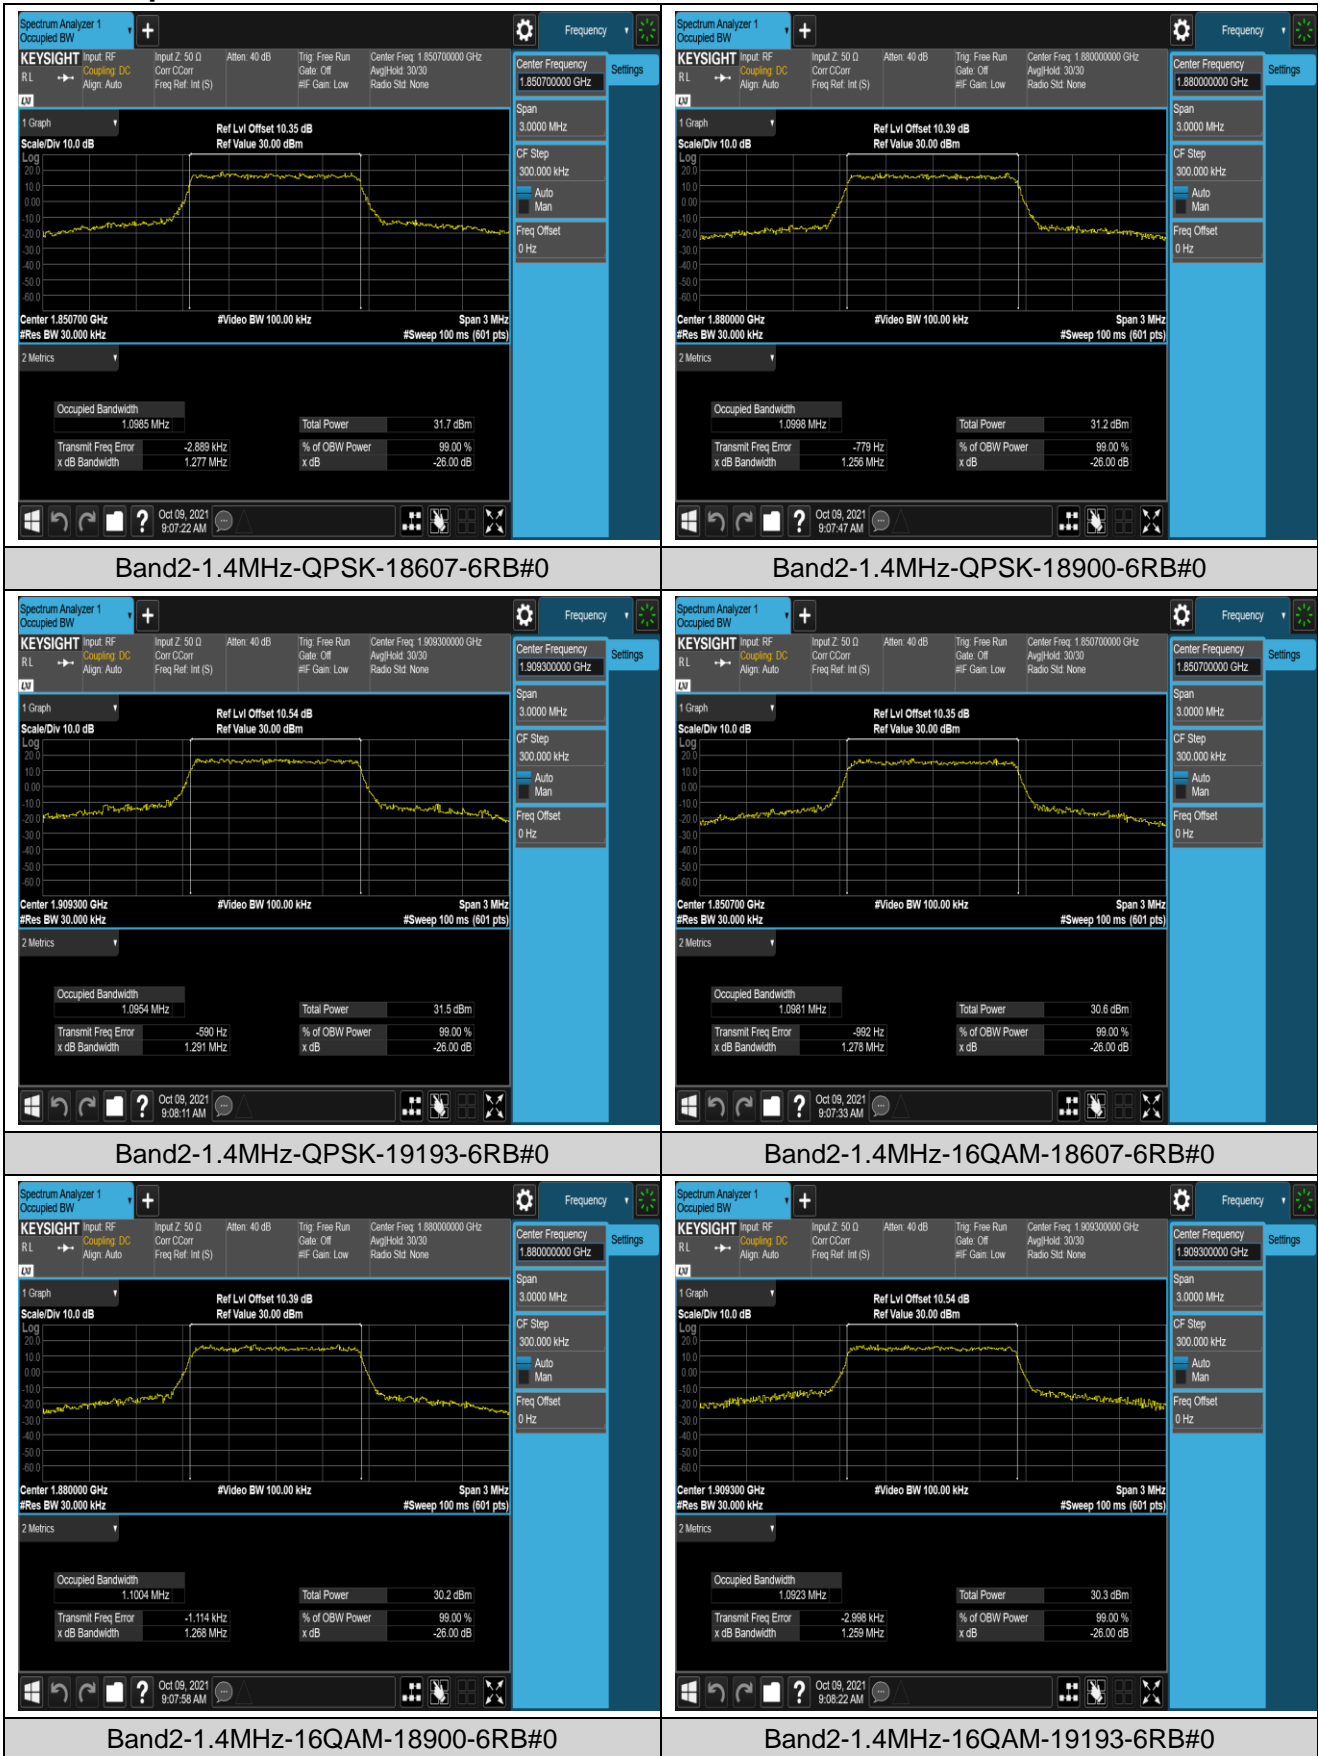

Test Graphs