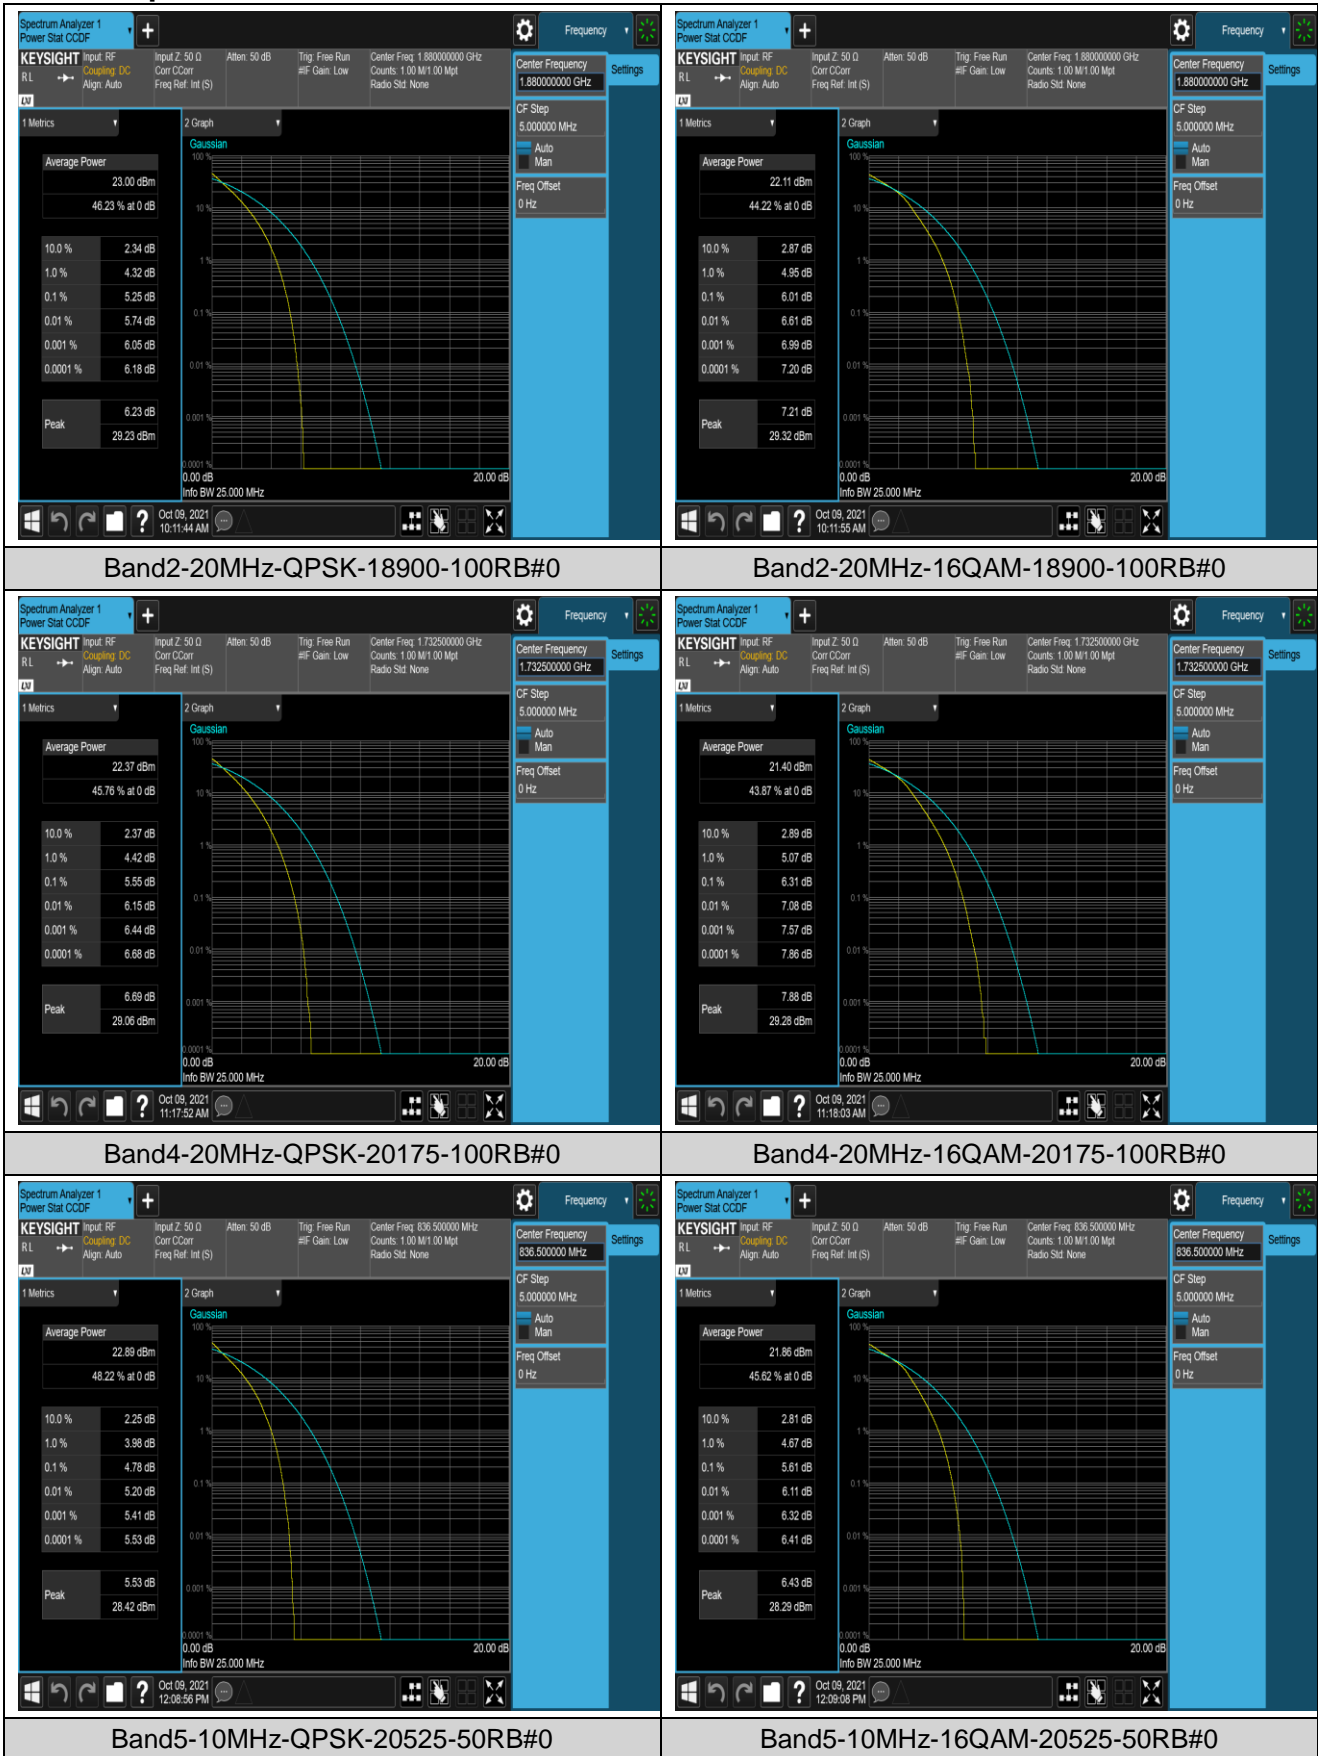

Test Graphs