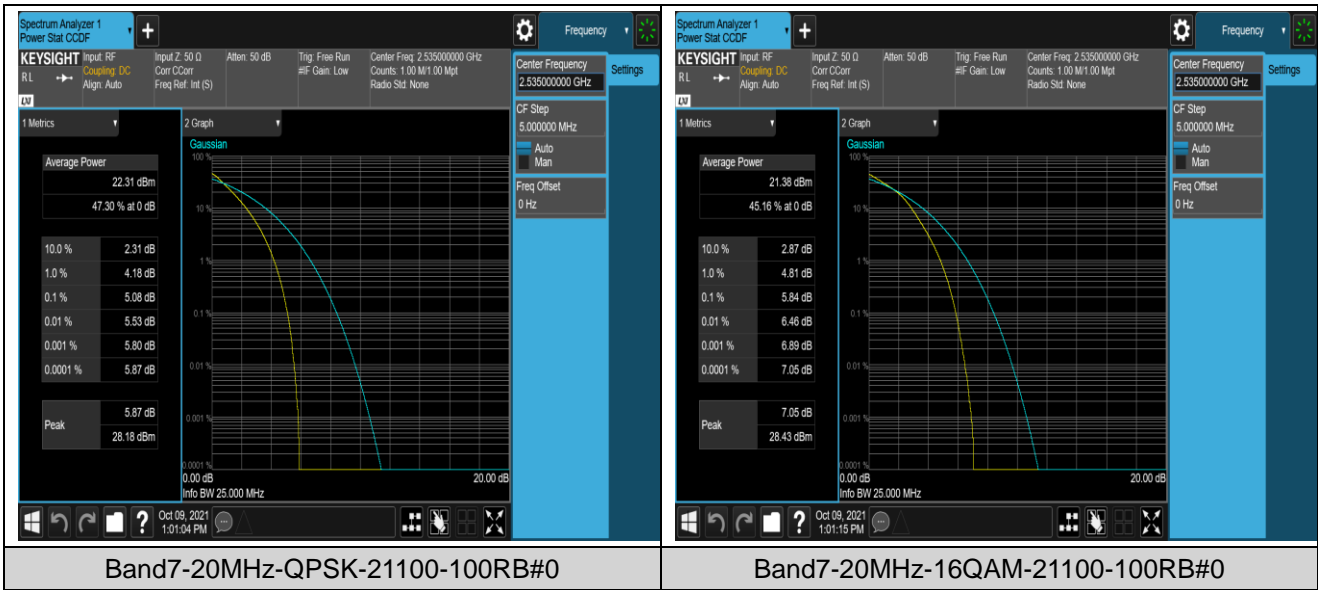

Band7-20MHz-QPSK-21100-100RB#0

Band7-20MHz-16QAM-21100-100RB#0