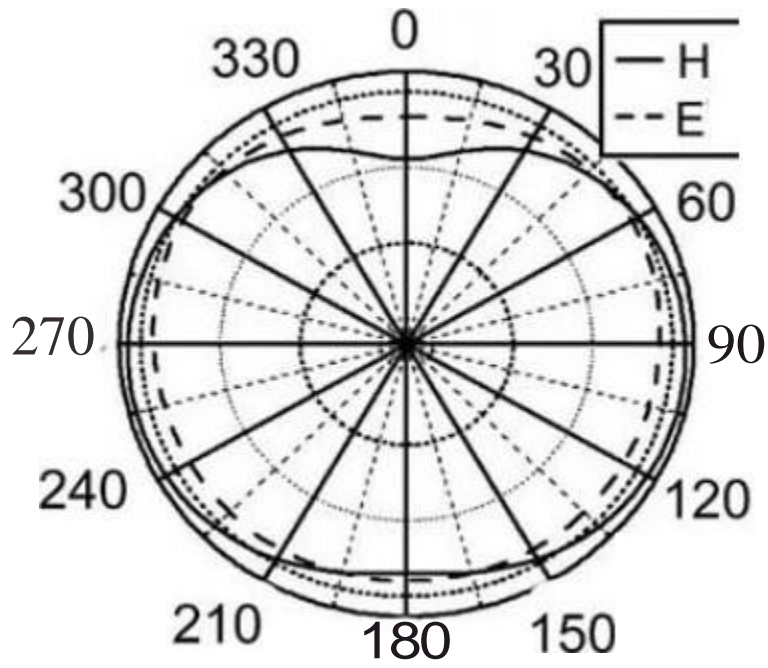

Antenna Specification

Operation Frequency Range	27.145 MHZ
Modulated Type	1
Antenna Gain	3dBi
Antenna Type	Spring antenna
Dimension	20.5cm*0.5cm

Picture of antenna:

27.145 MHz radiation pattern