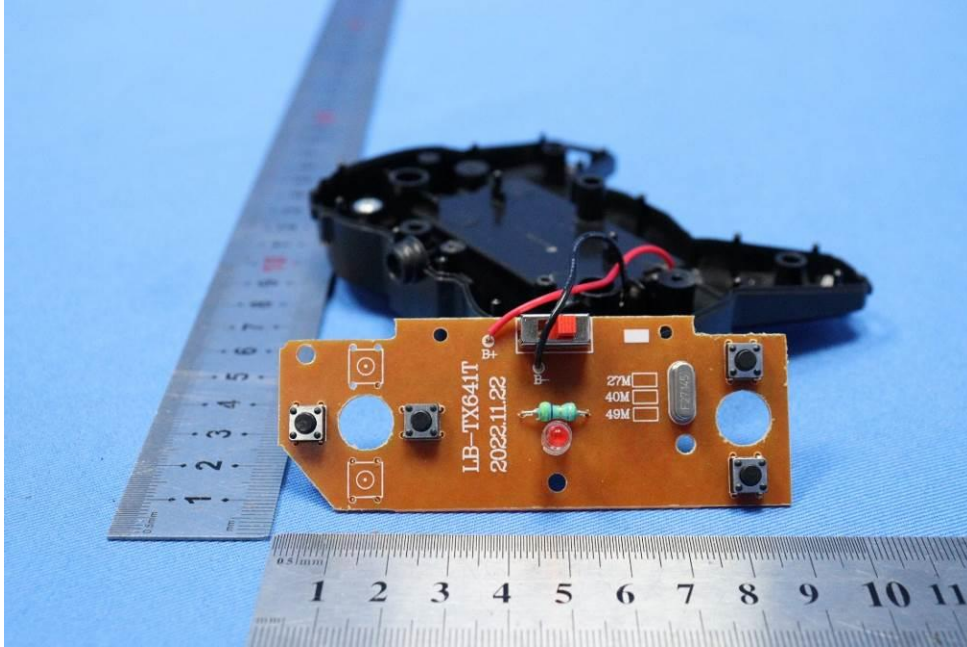

Appendix

Internal Photos

for SZCR2303000798AT

FCC ID: 2AGUM-5588021

EUT Constructional Details (EUT Photos)

- End of the Appendix -