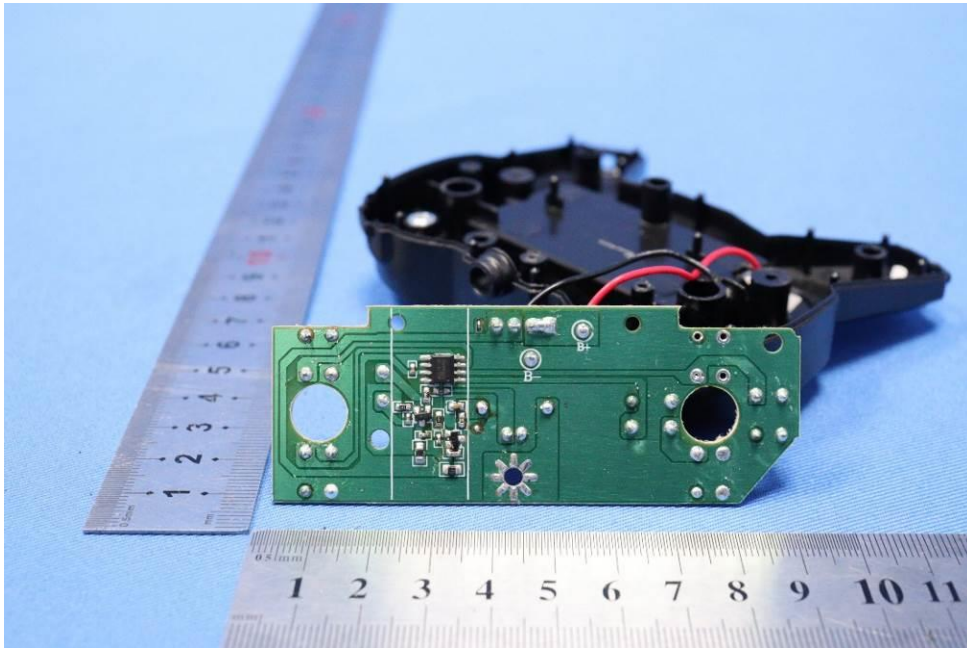

Appendix

Internal Photos

for SZCR2303000798AT

FCC ID: 2AGUM-5588021

EUT Constructional Details (EUT Photos)

- End of the Appendix -