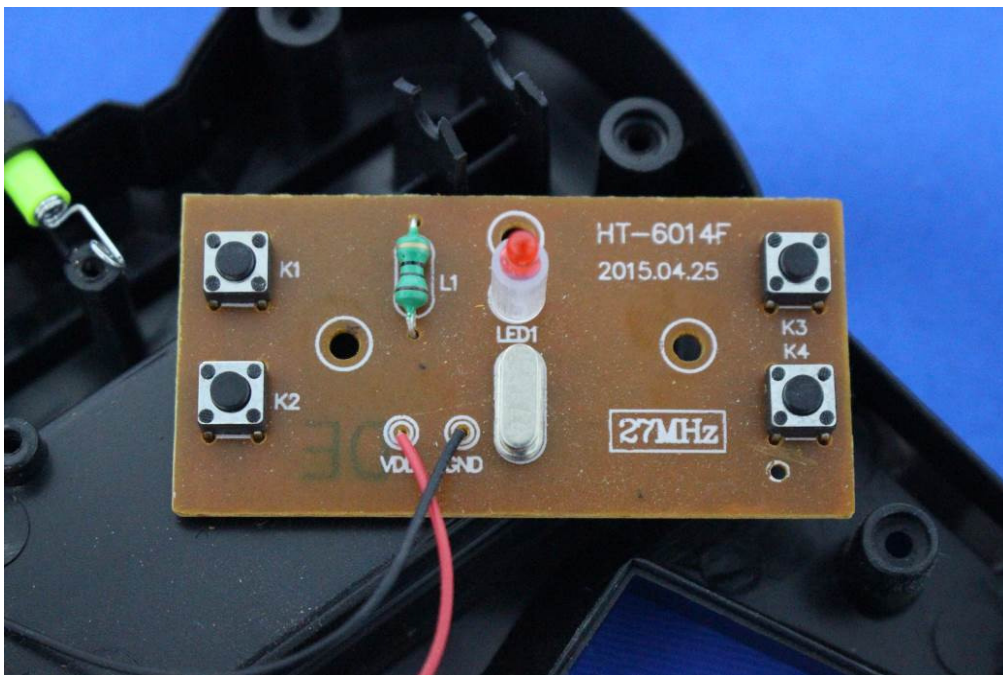

Internal Photos for SZEM1903011259CR

FCC ID:2AGUM-5588-605

1 EUT Constructional Details

Antenna: