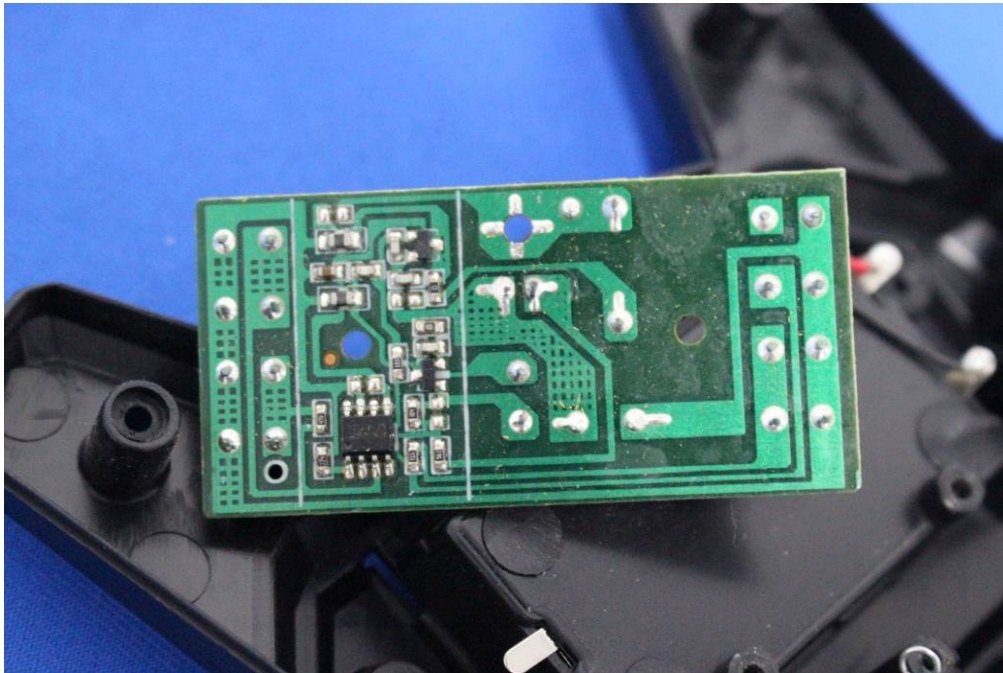

Internal Photos for SZEM1903011259CR

FCC ID:2AGUM-5588-605

1 EUT Constructional Details

Antenna: