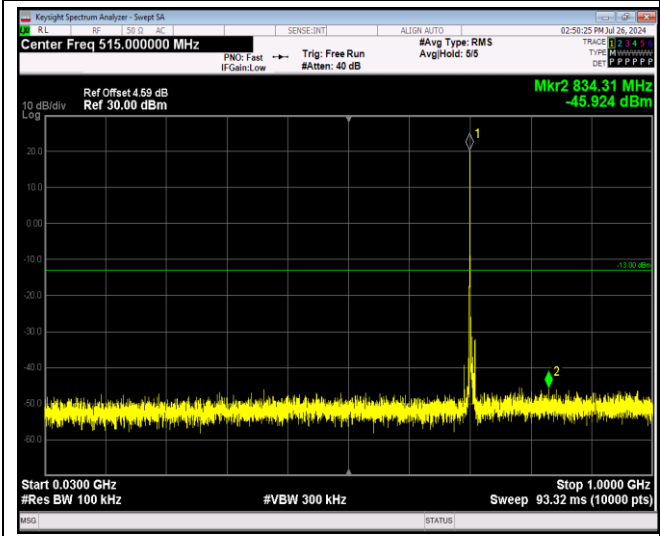

Band17-5MHz-64QAM-23755-1RB#0-Range1:30~1000MHz

Band17-5MHz-64QAM-23755-1RB#0-Range2:1000~10000MHz

Band17-5MHz-64QAM-23790-1RB#0-Range1:30~1000MHz

Band17-5MHz-64QAM-23790-1RB#0-Range2:1000~10000MHz

Band17-5MHz-64QAM-23790-1RB#0-Range1:30~1000MHz