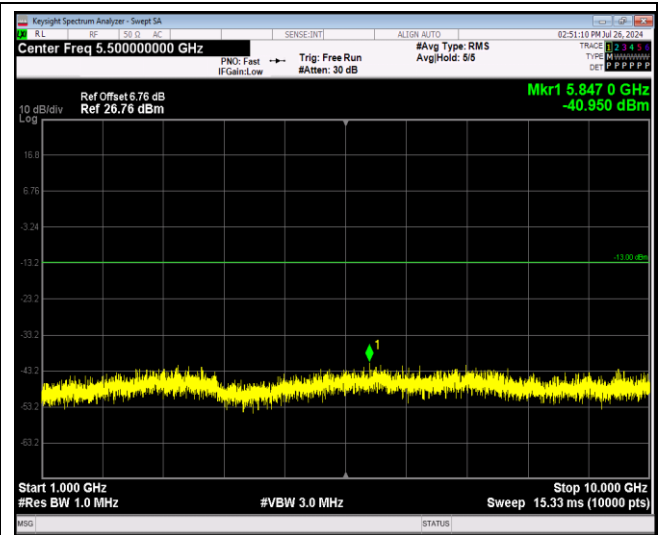

Band17-5MHz-64QAM-23755-1RB#0-Range2:1000~10000MHz