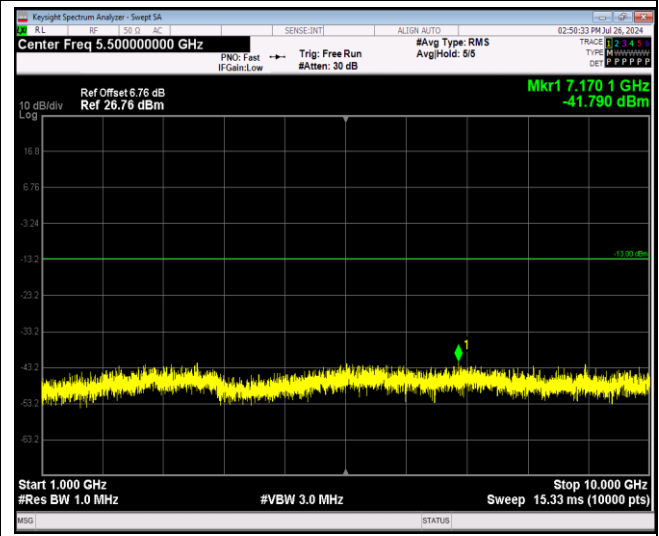

Band17-5MHz-64QAM-23755-1RB#0-Range1:30~1000MHz

Band17-5MHz-64QAM-23755-1RB#0-Range2:1000~10000MHz

Band17-5MHz-64QAM-23790-1RB#0-Range1:30~1000MHz

Band17-5MHz-64QAM-23790-1RB#0-Range2:1000~10000MHz

Band17-5MHz-64QAM-23790-1RB#0-Range1:30~1000MHz