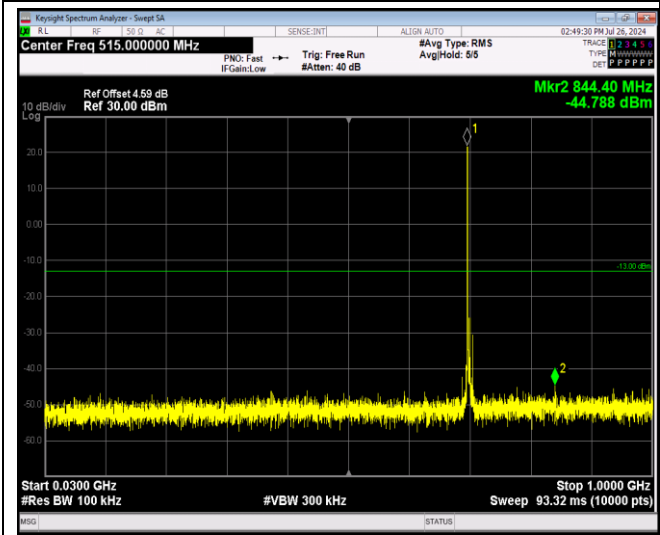

Band17-5MHz-64QAM-23755-1RB#0-Range1:30~1000MHz

Band17-5MHz-64QAM-23790-1RB#0-Range1:30~1000MHz