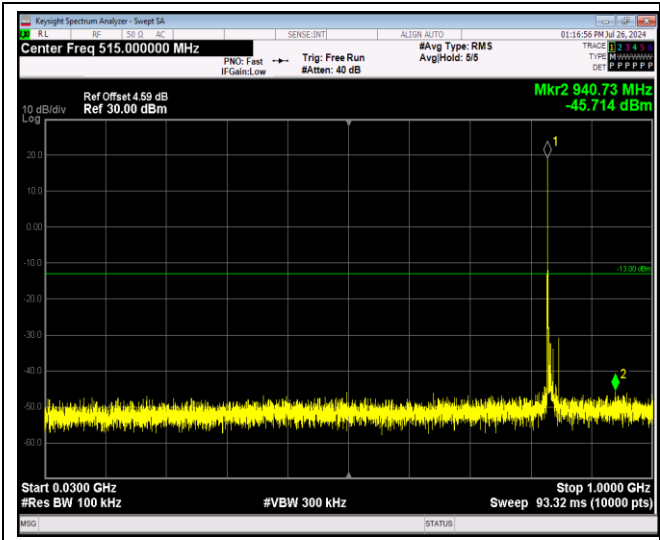

Band5-10MHz-64QAM-20600-1RB#0-Range1:30~1000MHz