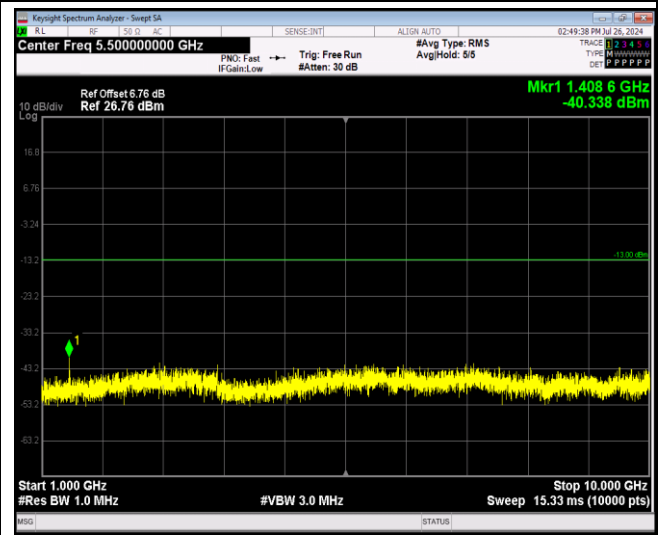

Band17-5MHz-64QAM-23755-1RB#0-Range2:1000~10000MHz

Band17-5MHz-64QAM-23790-1RB#0-Range2:1000~10000MHz