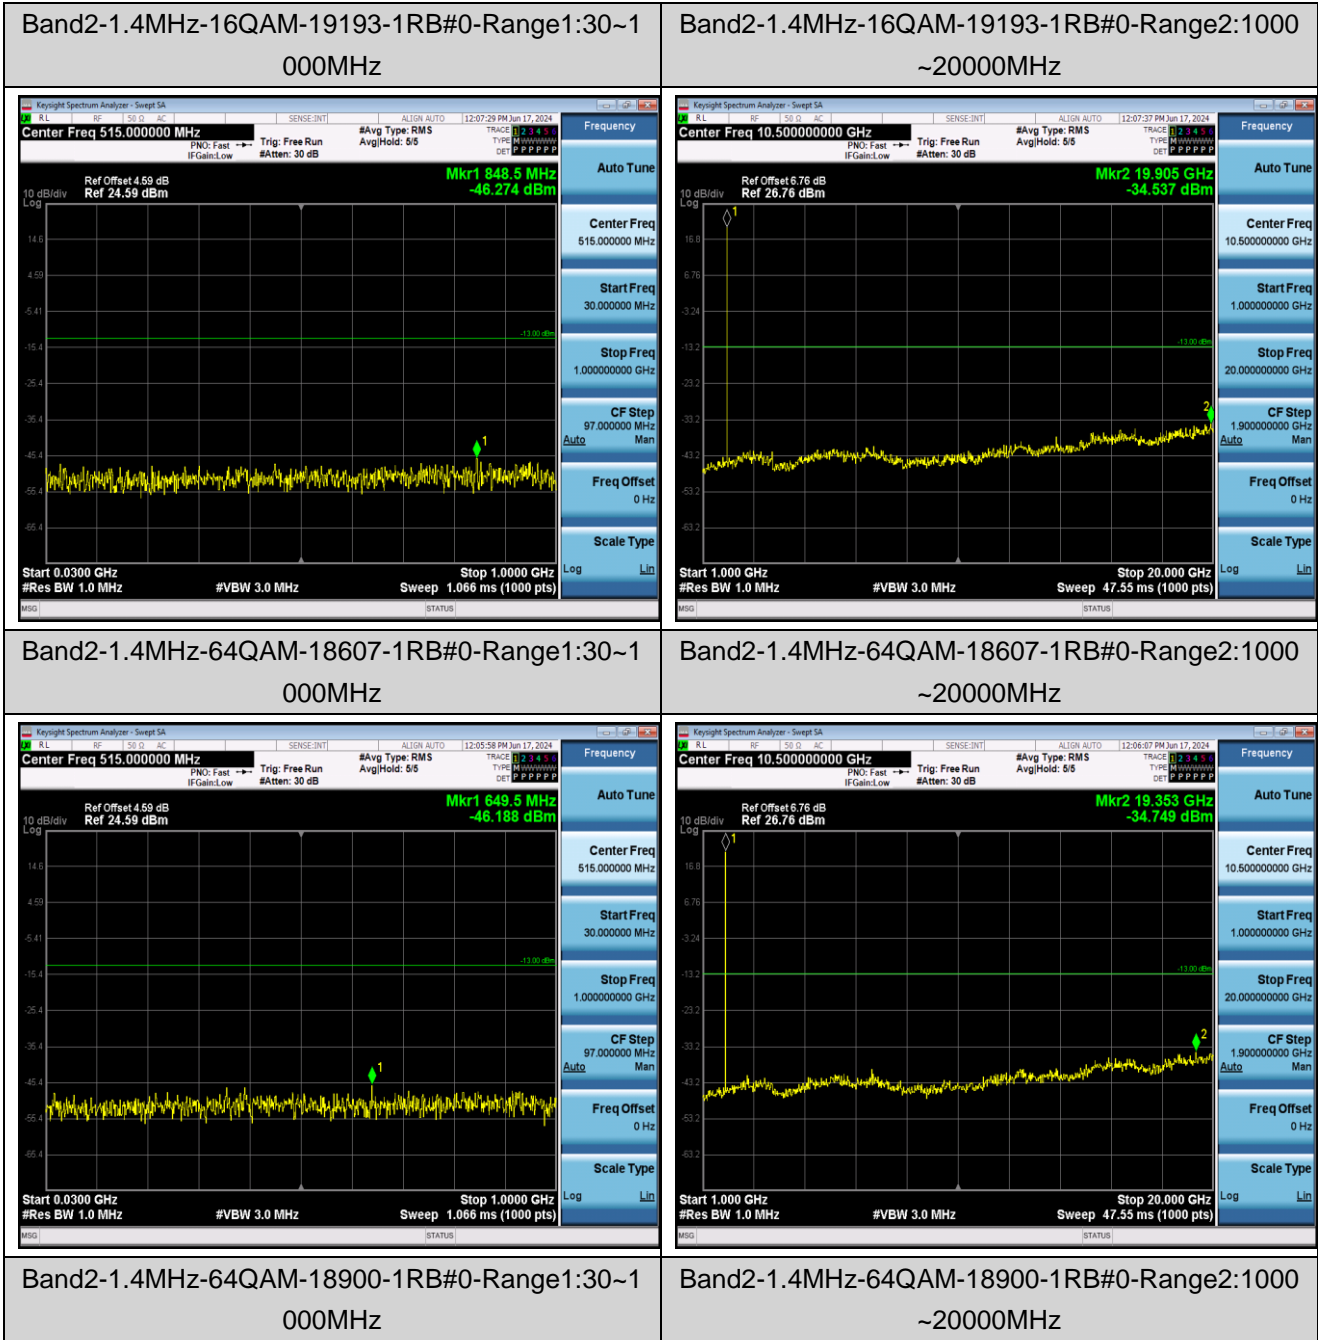

Band17	10MHz	QPSK	23780	1RB#0	Range1:30~1000MHz	-45.21	PASS
Band17	10MHz	QPSK	23780	1RB#0	Range2:1000~10000MHz	-37.21	PASS
Band17	10MHz	QPSK	23790	1RB#0	Range1:30~1000MHz	-44.79	PASS
Band17	10MHz	QPSK	23790	1RB#0	Range2:1000~10000MHz	-39.55	PASS
Band17	10MHz	QPSK	23800	1RB#0	Range1:30~1000MHz	-45.01	PASS
Band17	10MHz	QPSK	23800	1RB#0	Range2:1000~10000MHz	-41.46	PASS
Band17	10MHz	16QAM	23780	1RB#0	Range1:30~1000MHz	-45.55	PASS
Band17	10MHz	16QAM	23780	1RB#0	Range2:1000~10000MHz	-40.17	PASS
Band17	10MHz	16QAM	23790	1RB#0	Range1:30~1000MHz	-45.35	PASS
Band17	10MHz	16QAM	23790	1RB#0	Range2:1000~10000MHz	-41.68	PASS
Band17	10MHz	16QAM	23800	1RB#0	Range1:30~1000MHz	-44.58	PASS
Band17	10MHz	16QAM	23800	1RB#0	Range2:1000~10000MHz	-41.6	PASS
Band17	10MHz	64QAM	23780	1RB#0	Range1:30~1000MHz	-46.01	PASS
Band17	10MHz	64QAM	23780	1RB#0	Range2:1000~10000MHz	-39.45	PASS
Band17	10MHz	64QAM	23790	1RB#0	Range1:30~1000MHz	-45.21	PASS
Band17	10MHz	64QAM	23790	1RB#0	Range2:1000~10000MHz	-40.57	PASS
Band17	10MHz	64QAM	23800	1RB#0	Range1:30~1000MHz	-46.47	PASS
Band17	10MHz	64QAM	23800	1RB#0	Range2:1000~10000MHz	-40.25	PASS

Remark: All bandwidth and all modulation had been tested, but only the worst case data displayed in this report.

Test Graphs

Band2-1.4MHz-16QAM-18607-1RB#0-Range1:30~1000MHz

Band2-1.4MHz-16QAM-18607-1RB#0-Range2:1000~20000MHz

Band2-1.4MHz-16QAM-18900-1RB#0-Range1:30~1000MHz

Band2-1.4MHz-16QAM-18900-1RB#0-Range2:1000~20000MHz

Band2-1.4MHz-64QAM-19193-1RB#0-Range1:30~1000MHz

Band2-1.4MHz-64QAM-19193-1RB#0-Range2:1000~20000MHz

Band2-20MHz-QPSK-18700-1RB#0-Range1:30~1000MHz

Band2-20MHz-QPSK-18700-1RB#0-Range2:1000~20000MHz