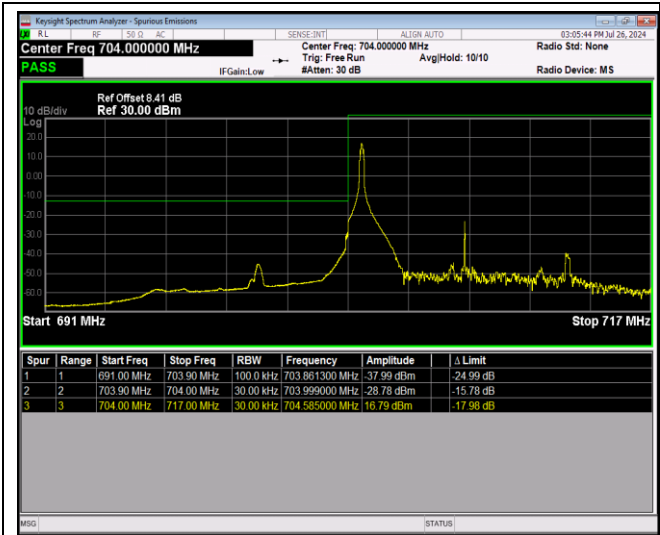

Band17-10MHz-16QAM-23800-1RB#49

Band17-10MHz-16QAM-23800-50RB#0

Band17-10MHz-64QAM-23780-1RB#0

Band17-10MHz-64QAM-23780-1RB#49

Band17-10MHz-64QAM-23780-50RB#0

Band17-10MHz-64QAM-23800-1RB#0

Band17-10MHz-64QAM-23800-1RB#49