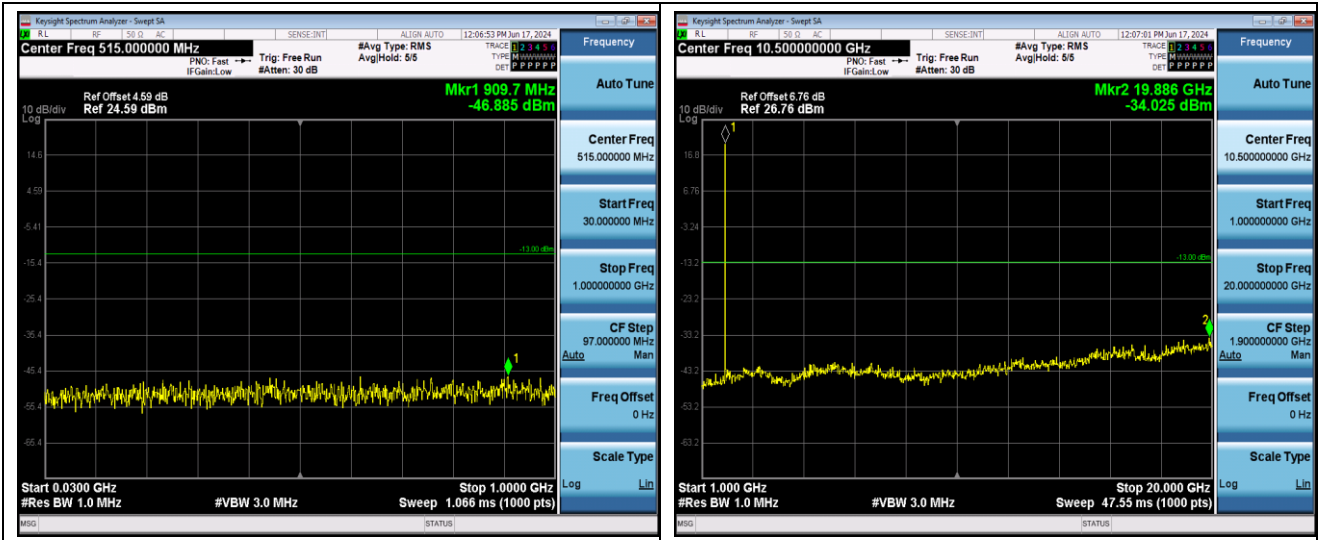

Band2-1.4MHz-64QAM-19193-1RB#0-Range2:1000~20000MHz

Band2-1.4MHz-64QAM-19193-1RB#0-Range1:30~1000MHz