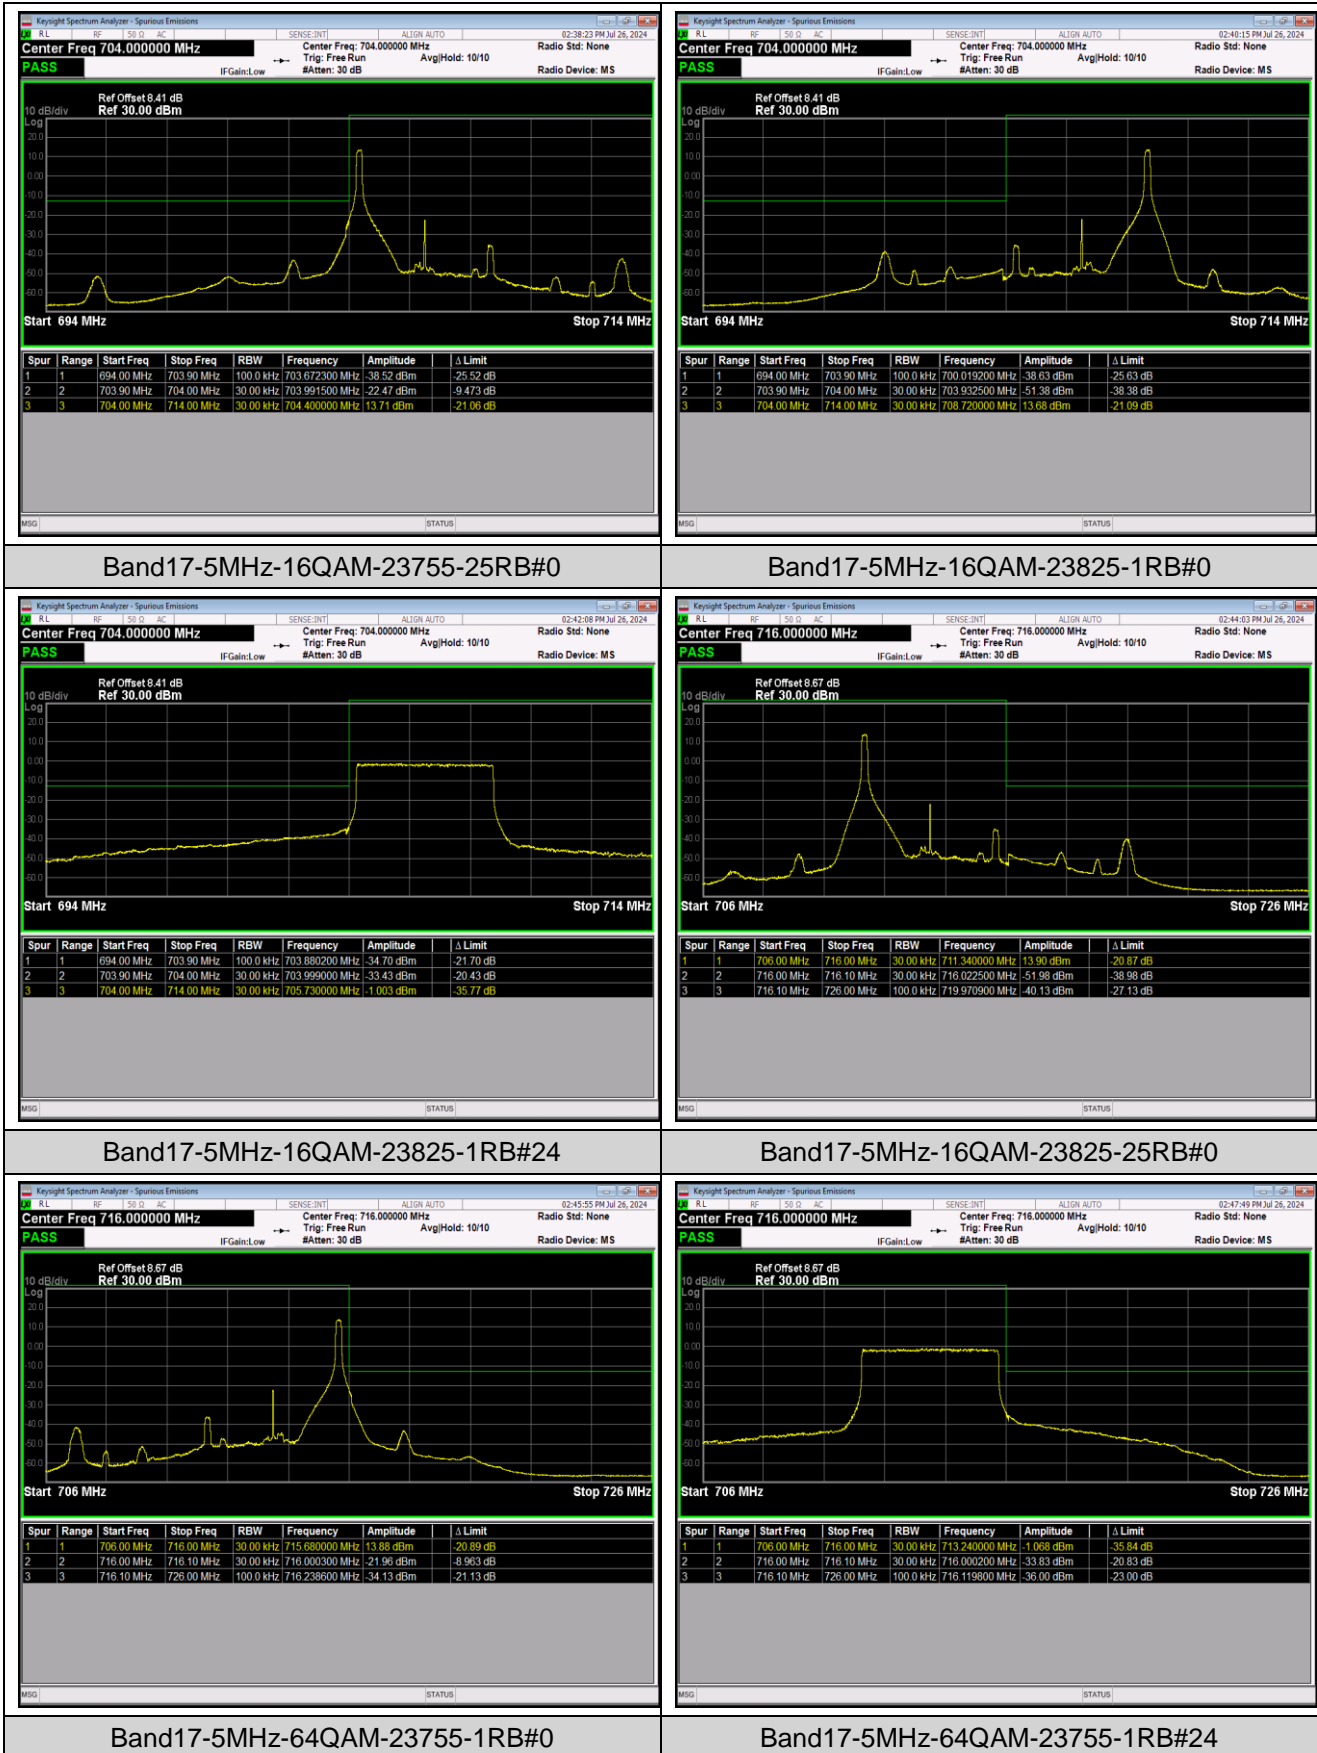

Band17-5MHz-QPSK-23755-25RB#0

Band17-5MHz-QPSK-23825-1RB#0

Band17-5MHz-QPSK-23825-1RB#24

Band17-5MHz-QPSK-23825-25RB#0

Band17-5MHz-16QAM-23755-1RB#0

Band17-5MHz-16QAM-23755-1RB#24

Band17-10MHz-QPSK-23780-50RB#0

Band17-10MHz-QPSK-23800-1RB#0

Band17-10MHz-QPSK-23800-1RB#49

Band17-10MHz-QPSK-23800-50RB#0

Band17-10MHz-16QAM-23780-1RB#0

Band17-10MHz-16QAM-23780-1RB#49

Band17-10MHz-16QAM-23780-50RB#0

Band17-10MHz-16QAM-23800-1RB#0