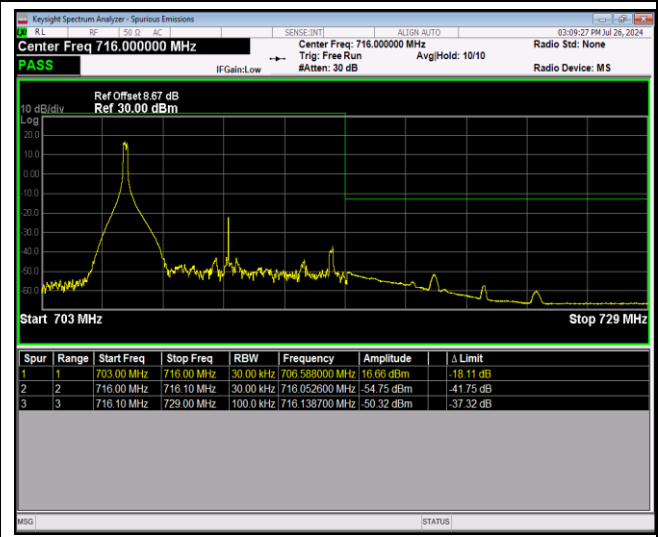

Band17-10MHz-16QAM-23800-1RB#0

Band17-10MHz-16QAM-23800-50RB#0