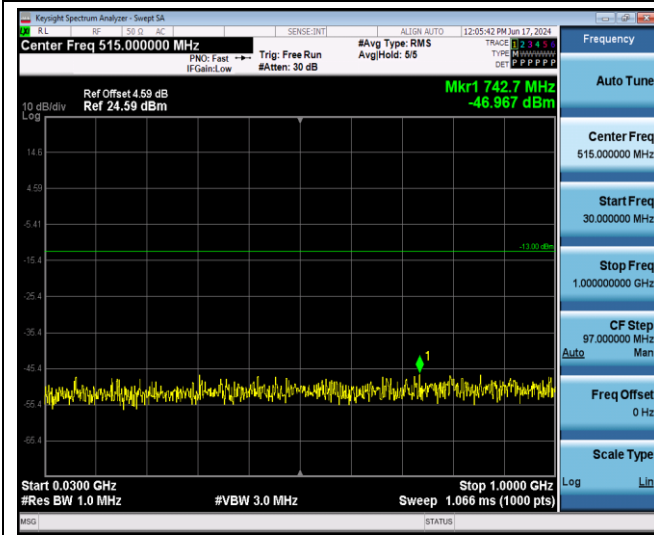

Remark: All bandwidth and all modulation had been tested, but only the worst case data displayed in this report.

Test Graphs

Band2-1.4MHz-16QAM-18607-1RB#0-Range1:30~1000MHz

Band2-1.4MHz-16QAM-18607-1RB#0-Range2:1000~20000MHz