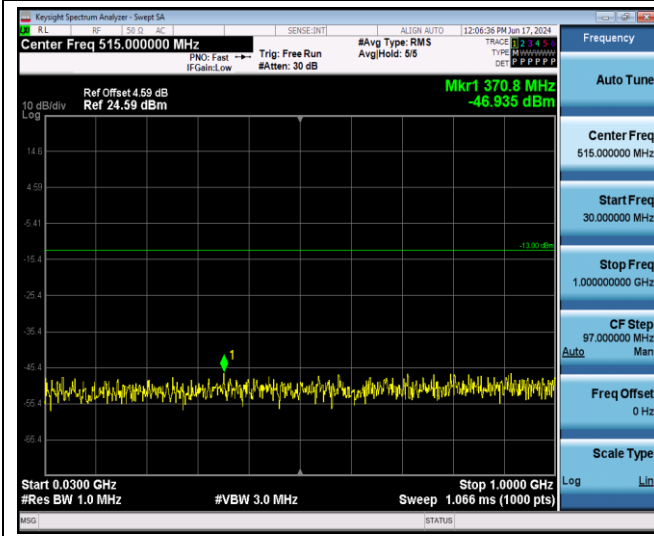

Band2-1.4MHz-16QAM-18900-1RB#0-Range1:30~1000MHz