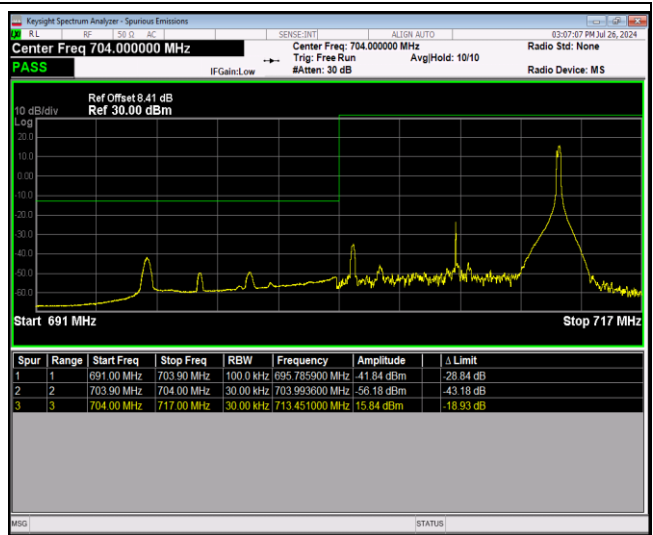

Band17-10MHz-16QAM-23800-1RB#49

Band17-10MHz-16QAM-23800-50RB#0

Band17-10MHz-64QAM-23780-1RB#0

Band17-10MHz-64QAM-23780-1RB#49

Band17-10MHz-64QAM-23780-50RB#0

Band17-10MHz-64QAM-23800-1RB#0

Band17-10MHz-64QAM-23800-1RB#49