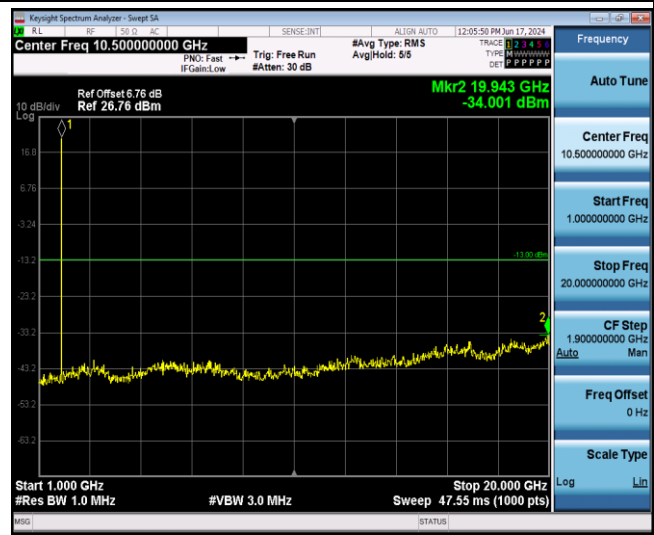

Remark: All bandwidth and all modulation had been tested, but only the worst case data displayed in this report.

Test Graphs

Band2-1.4MHz-16QAM-18607-1RB#0-Range1:30~1000MHz

Band2-1.4MHz-16QAM-18607-1RB#0-Range2:1000~20000MHz