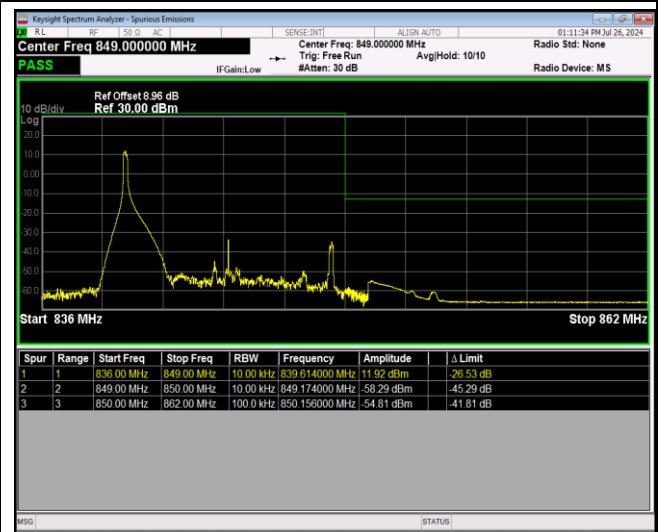

Band5-10MHz-QPSK-20600-1RB#0

Band5-10MHz-QPSK-20600-50RB#0