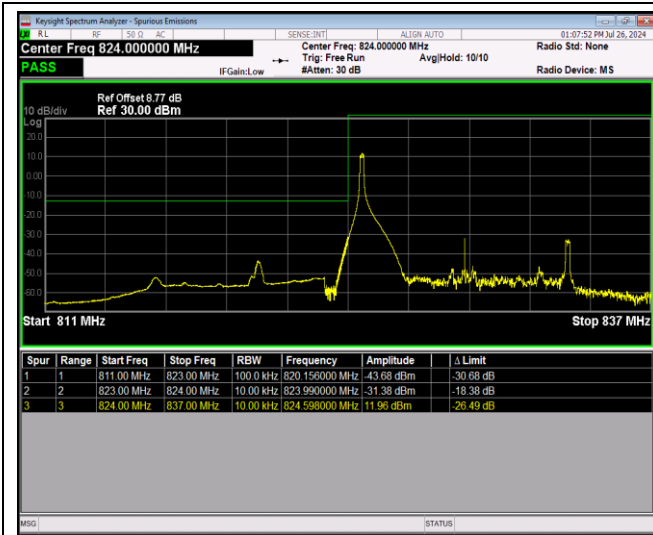

Band5-1.4MHz-64QAM-20643-1RB#0

Band5-1.4MHz-64QAM-20643-1RB#5

Band5-1.4MHz-64QAM-20643-6RB#0

Band5-10MHz-QPSK-20450-1RB#0

Band5-10MHz-QPSK-20450-1RB#49

Band5-10MHz-QPSK-20450-50RB#0

Band5-10MHz-QPSK-20600-1RB#0