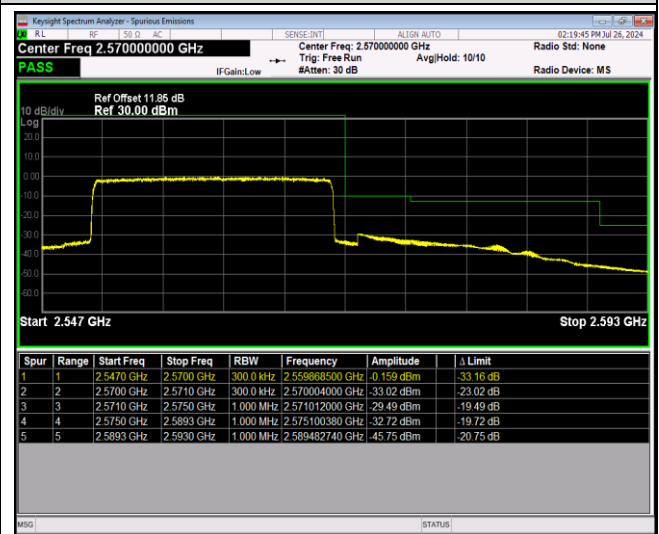

Band7-20MHz-64QAM-21350-100RB#0

Band17-5MHz-QPSK-23755-1RB#24