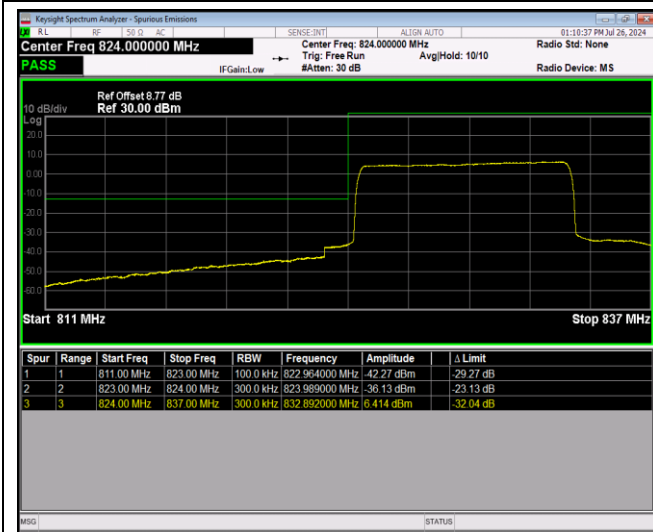

Band5-10MHz-QPSK-20600-1RB#49

Band5-10MHz-QPSK-20600-50RB#0

Band5-10MHz-16QAM-20450-1RB#0

Band5-10MHz-16QAM-20450-1RB#49

Band5-10MHz-16QAM-20450-50RB#0

Band5-10MHz-16QAM-20600-1RB#0

Band5-10MHz-16QAM-20600-1RB#49