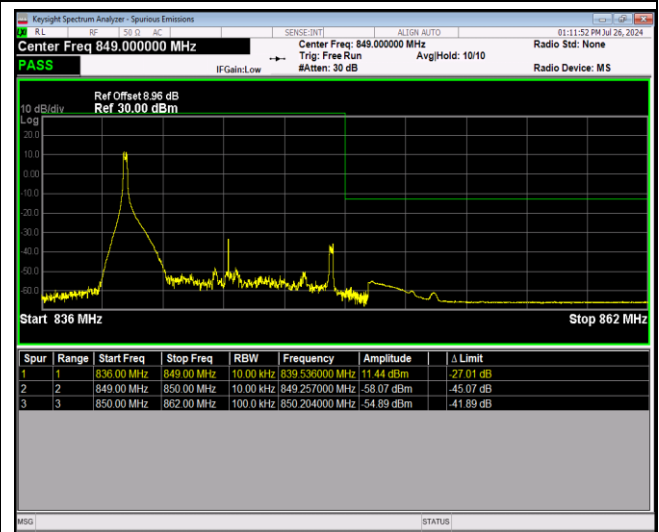

Band5-10MHz-QPSK-20600-1RB#49

Band5-10MHz-QPSK-20600-50RB#0

Band5-10MHz-16QAM-20450-1RB#0

Band5-10MHz-16QAM-20450-1RB#49

Band5-10MHz-16QAM-20450-50RB#0

Band5-10MHz-16QAM-20600-1RB#0

Band5-10MHz-16QAM-20600-1RB#49