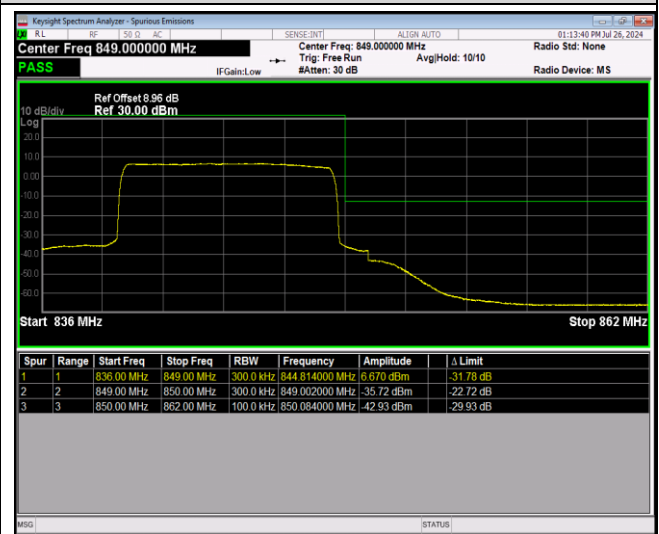

Band5-10MHz-QPSK-20600-50RB#0

Band5-10MHz-16QAM-20450-1RB#49