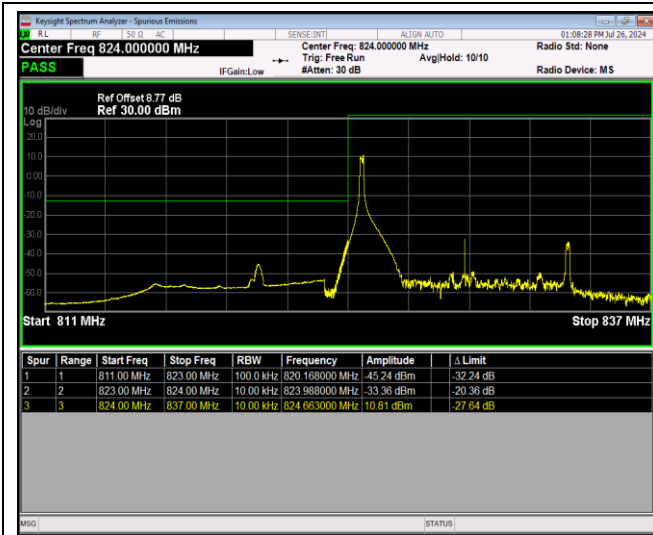

Band5-10MHz-64QAM-20450-1RB#0

Band5-10MHz-64QAM-20450-50RB#0