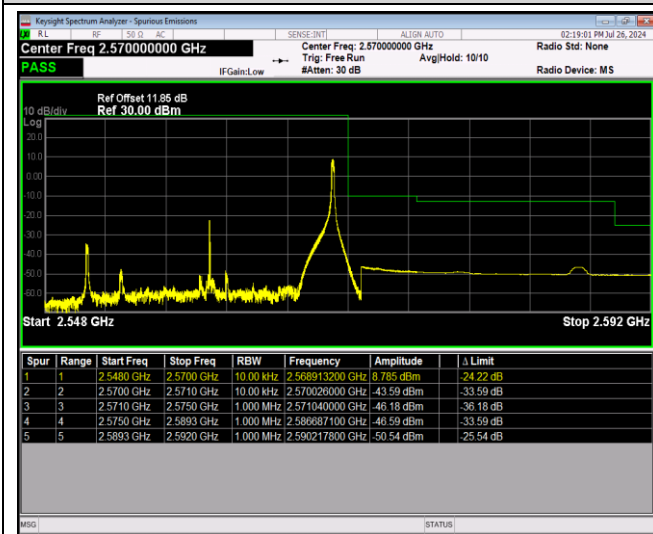

Band7-20MHz-64QAM-21350-1RB#99

Band17-5MHz-QPSK-23755-1RB#0