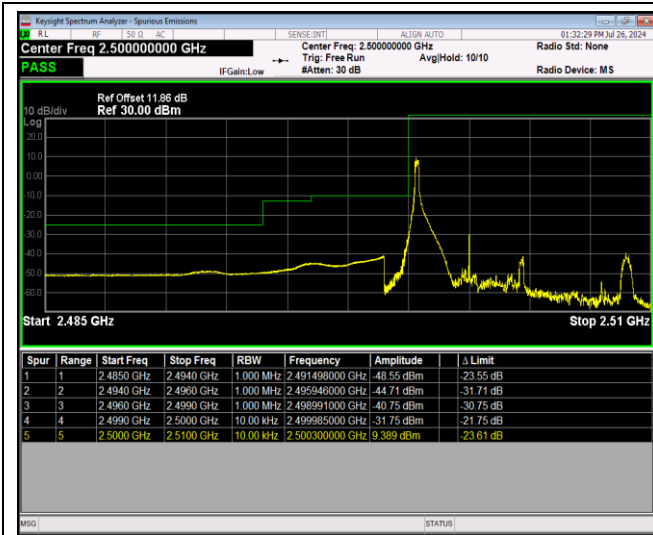

Band7-5MHz-QPSK-20775-1RB#0

Band7-5MHz-QPSK-20775-25RB#0