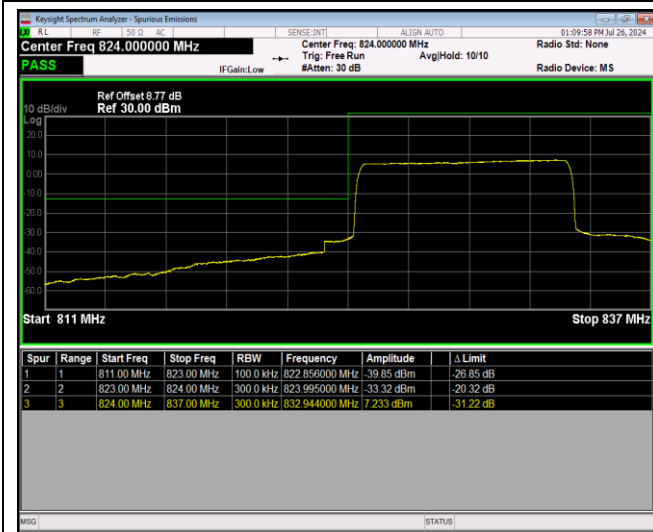

Band5-1.4MHz-64QAM-20643-1RB#0

Band5-1.4MHz-64QAM-20643-1RB#5

Band5-1.4MHz-64QAM-20643-6RB#0

Band5-10MHz-QPSK-20450-1RB#0

Band5-10MHz-QPSK-20450-1RB#49

Band5-10MHz-QPSK-20450-50RB#0

Band5-10MHz-QPSK-20600-1RB#0