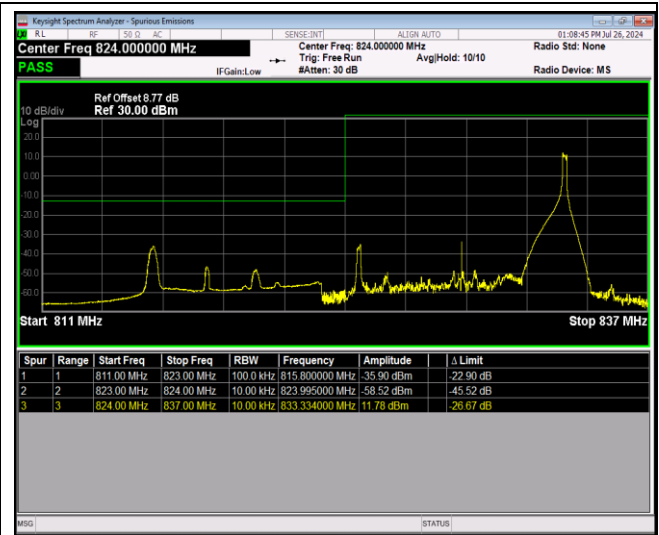

Band5-1.4MHz-64QAM-20643-1RB#0

Band5-1.4MHz-64QAM-20643-1RB#5

Band5-1.4MHz-64QAM-20643-6RB#0

Band5-10MHz-QPSK-20450-1RB#0

Band5-10MHz-QPSK-20450-1RB#49

Band5-10MHz-QPSK-20450-50RB#0

Band5-10MHz-QPSK-20600-1RB#0