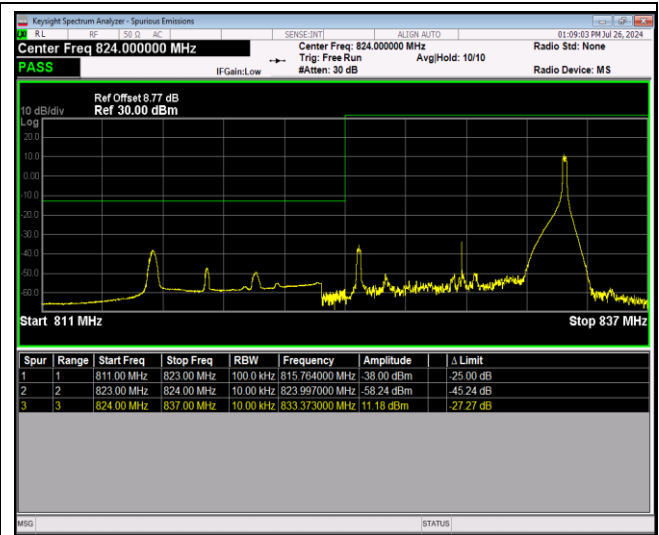

Band5-10MHz-QPSK-20600-1RB#49

Band5-10MHz-QPSK-20600-50RB#0

Band5-10MHz-16QAM-20450-1RB#0

Band5-10MHz-16QAM-20450-1RB#49

Band5-10MHz-16QAM-20450-50RB#0

Band5-10MHz-16QAM-20600-1RB#0

Band5-10MHz-16QAM-20600-1RB#49