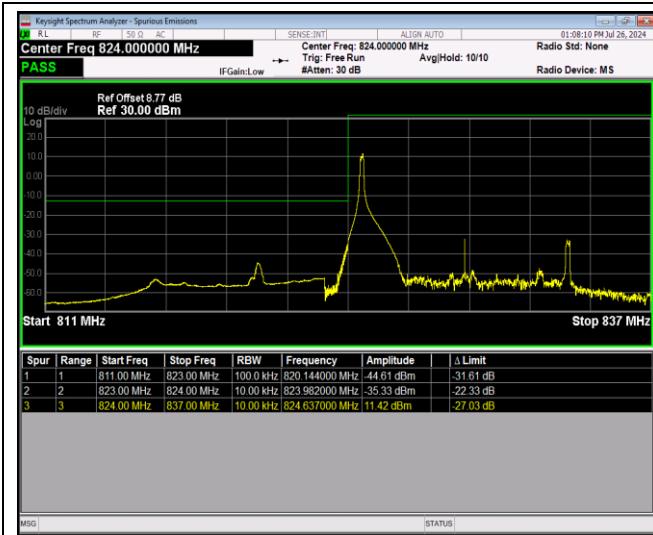

Band5-10MHz-QPSK-20600-1RB#49

Band5-10MHz-QPSK-20600-50RB#0

Band5-10MHz-16QAM-20450-1RB#0

Band5-10MHz-16QAM-20450-1RB#49

Band5-10MHz-16QAM-20450-50RB#0

Band5-10MHz-16QAM-20600-1RB#0

Band5-10MHz-16QAM-20600-1RB#49