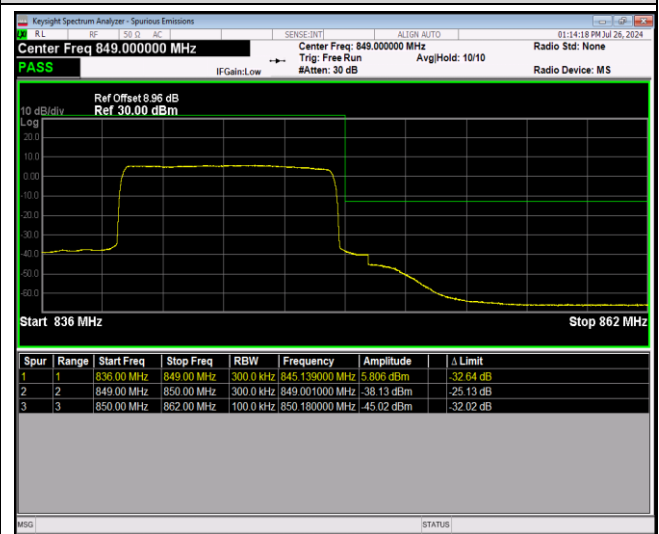

Band5-10MHz-16QAM-20600-50RB#0

Band5-10MHz-64QAM-20450-1RB#49