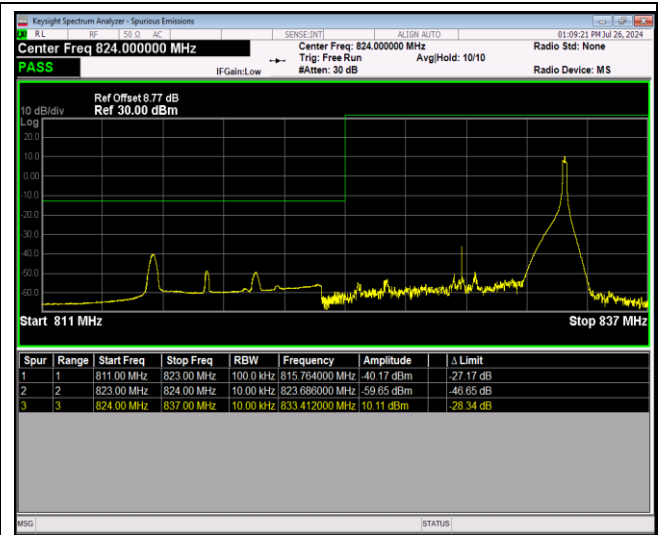

Band5-10MHz-16QAM-20600-50RB#0

Band5-10MHz-64QAM-20450-1RB#0

Band5-10MHz-64QAM-20450-1RB#49

Band5-10MHz-64QAM-20450-50RB#0

Band5-10MHz-64QAM-20600-1RB#0

Band5-10MHz-64QAM-20600-1RB#49

Band5-10MHz-64QAM-20600-50RB#0