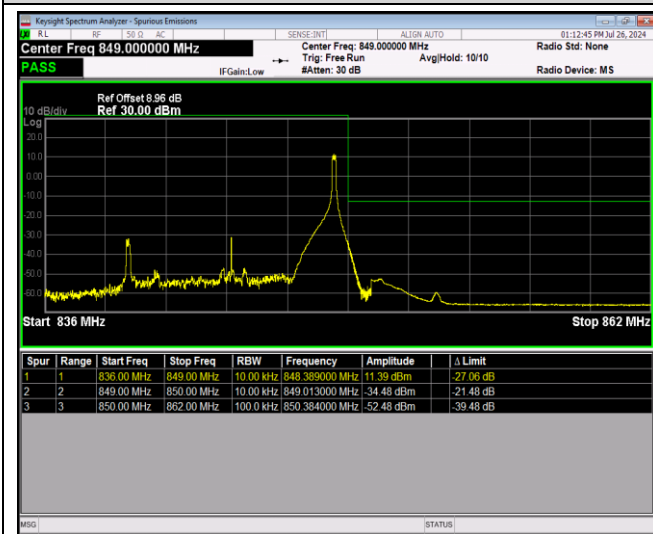

Band5-10MHz-16QAM-20600-1RB#49

Band5-10MHz-64QAM-20450-1RB#0