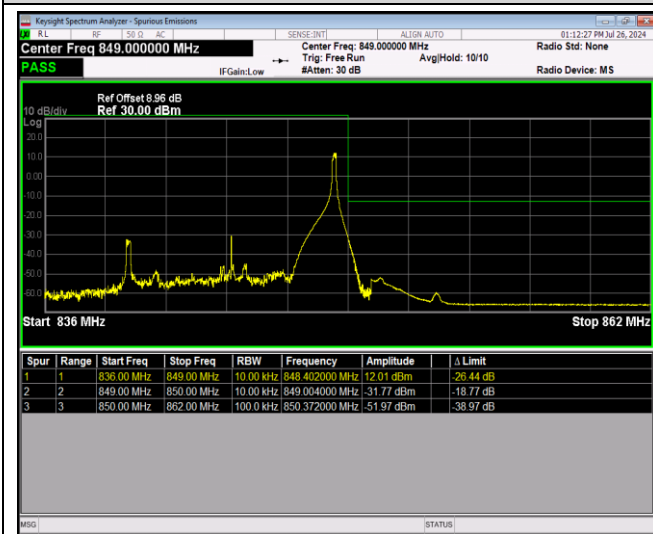

Band5-10MHz-QPSK-20600-1RB#49

Band5-10MHz-16QAM-20450-1RB#0