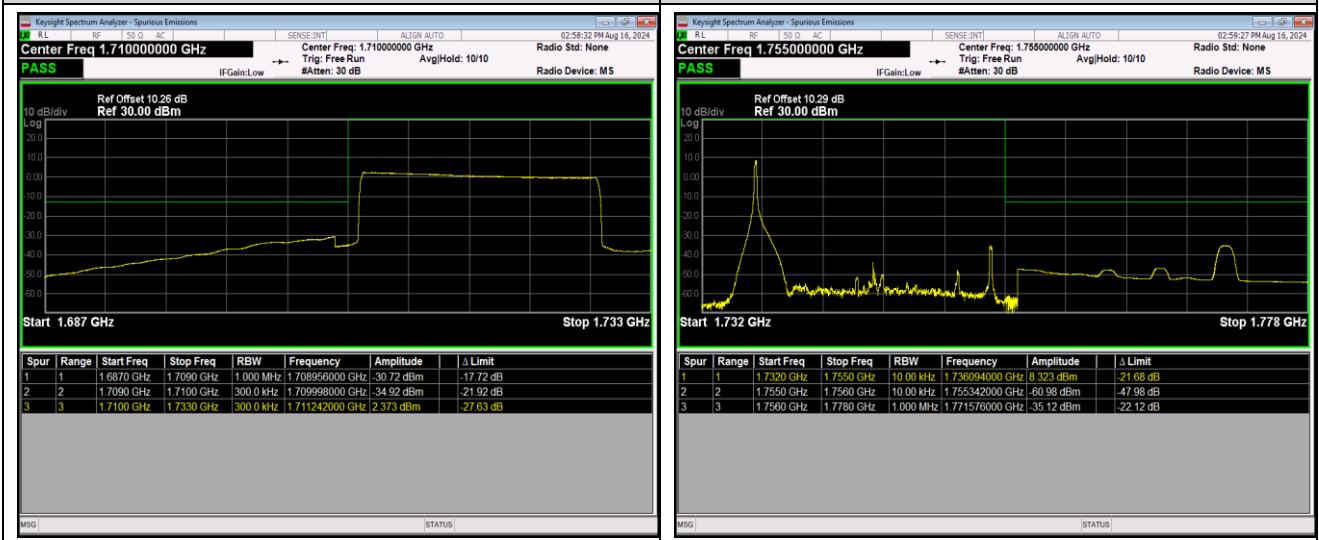

Band4-20MHz-16QAM-20300-100RB#0

Band4-20MHz-64QAM-20050-1RB#0

Band4-20MHz-64QAM-20050-1RB#99

Band4-20MHz-64QAM-20050-100RB#0

Band4-20MHz-64QAM-20300-1RB#0

Band4-20MHz-64QAM-20300-1RB#99

Band4-20MHz-64QAM-20300-100RB#0