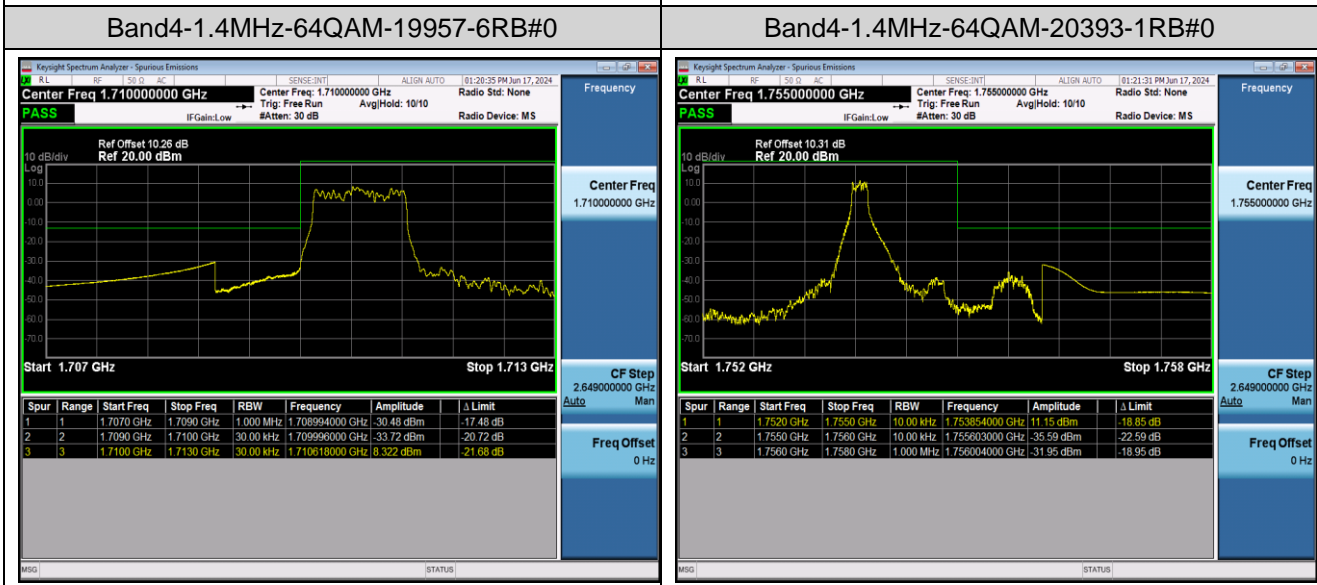

Band4-1.4MHz-16QAM-20393-1RB#0

Band4-1.4MHz-16QAM-20393-1RB#5

Band4-1.4MHz-16QAM-20393-6RB#0

Band4-1.4MHz-64QAM-19957-1RB#0

Band4-1.4MHz-64QAM-19957-1RB#5

Band4-20MHz-QPSK-20050-100RB#0

Band4-20MHz-QPSK-20300-1RB#0