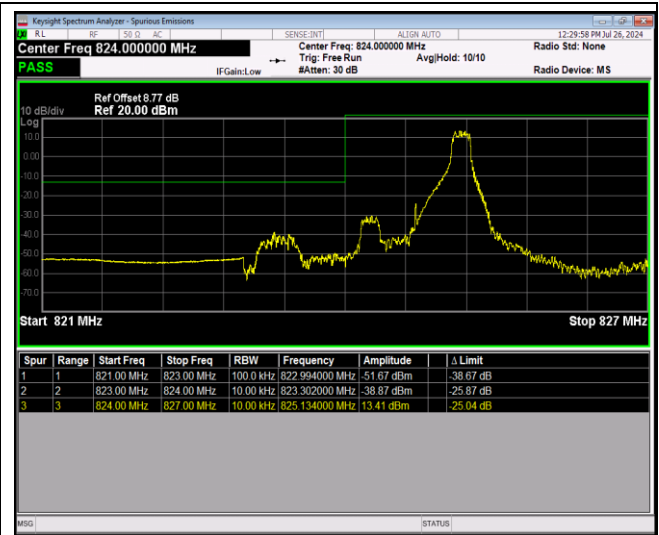

Band5-1.4MHz-QPSK-20407-1RB#5

Band5-1.4MHz-QPSK-20643-1RB#0