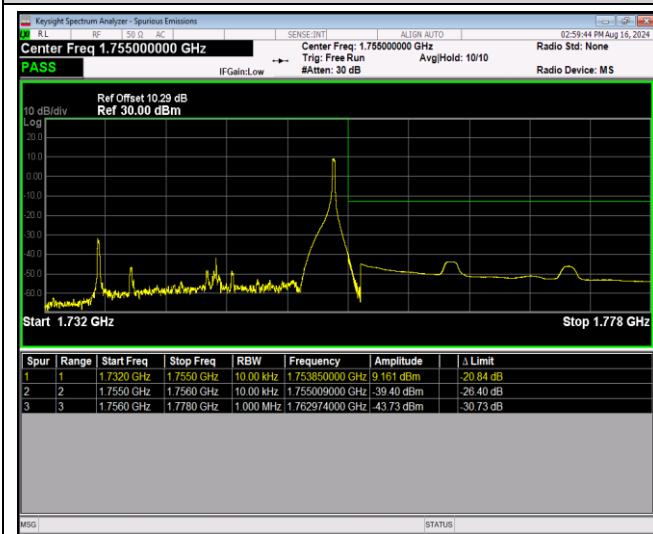

Band4-20MHz-QPSK-20300-1RB#99

Band4-20MHz-16QAM-20050-1RB#0