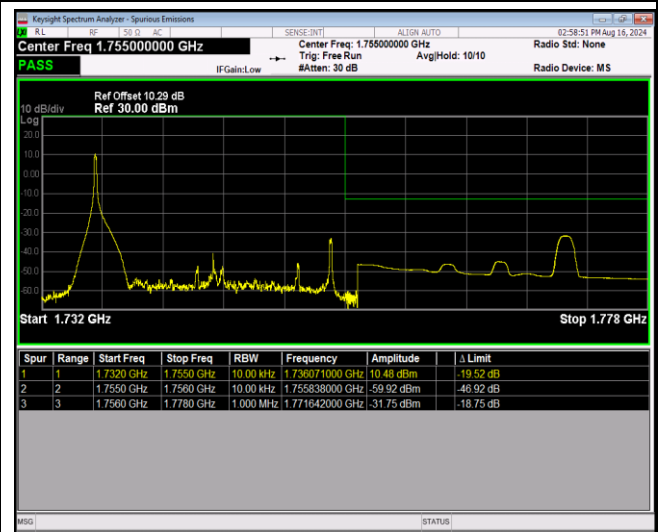

Band4-20MHz-QPSK-20300-1RB#0

Band4-20MHz-QPSK-20300-100RB#0