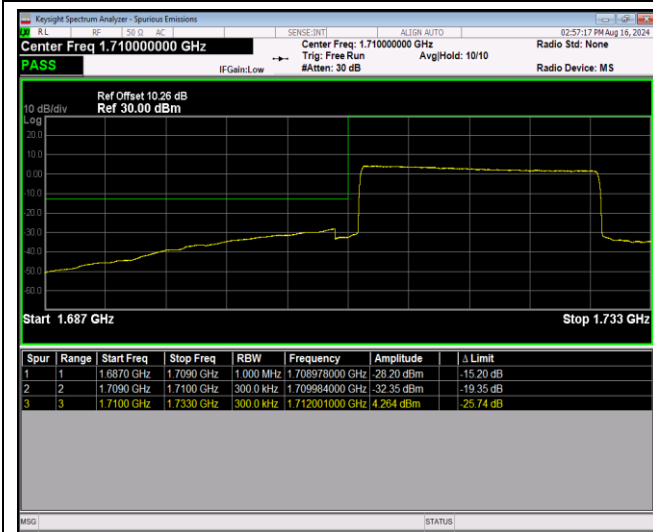

Band4-1.4MHz-16QAM-20393-1RB#0

Band4-1.4MHz-16QAM-20393-1RB#5

Band4-1.4MHz-16QAM-20393-6RB#0

Band4-1.4MHz-64QAM-19957-1RB#0

Band4-1.4MHz-64QAM-19957-1RB#5

Band4-20MHz-QPSK-20050-100RB#0

Band4-20MHz-QPSK-20300-1RB#0