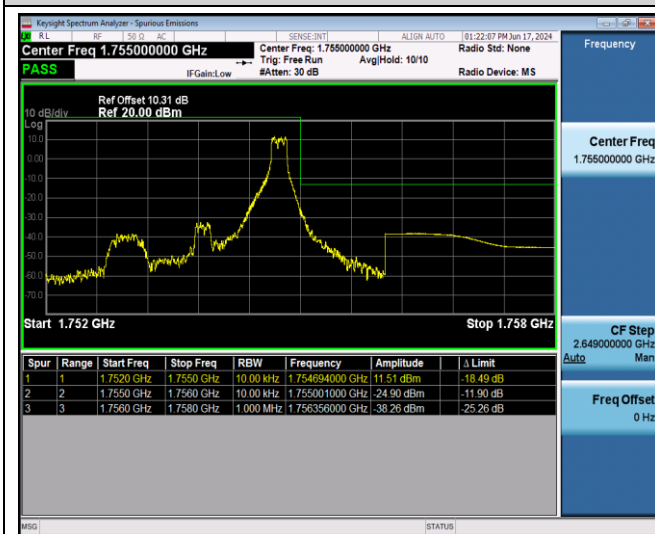

Band4-1.4MHz-16QAM-20393-1RB#5

Band4-1.4MHz-64QAM-19957-1RB#0