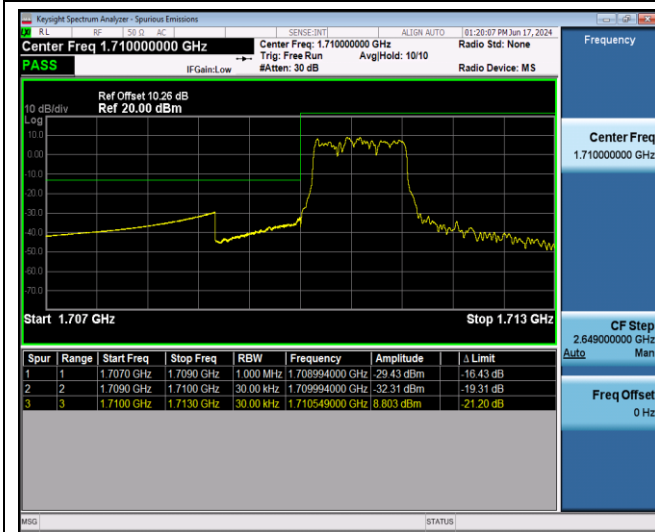

Band4-1.4MHz-16QAM-19957-6RB#0

Band4-1.4MHz-16QAM-20393-1RB#5