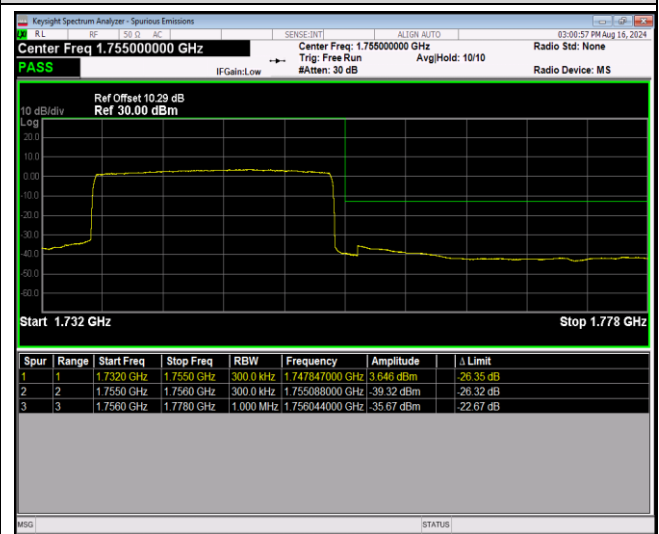

Band4-20MHz-QPSK-20300-100RB#0

Band4-20MHz-16QAM-20050-1RB#99