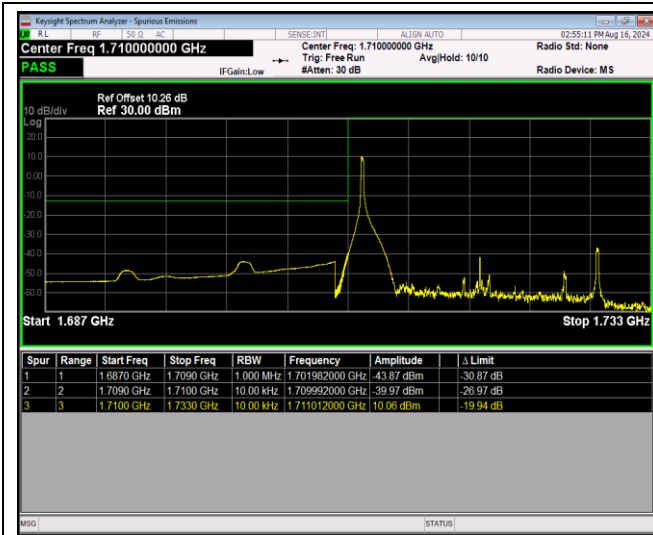

Band4-1.4MHz-16QAM-20393-1RB#0

Band4-1.4MHz-16QAM-20393-1RB#5

Band4-1.4MHz-16QAM-20393-6RB#0

Band4-1.4MHz-64QAM-19957-1RB#0

Band4-1.4MHz-64QAM-19957-1RB#5

Band4-20MHz-QPSK-20050-100RB#0

Band4-20MHz-QPSK-20300-1RB#0