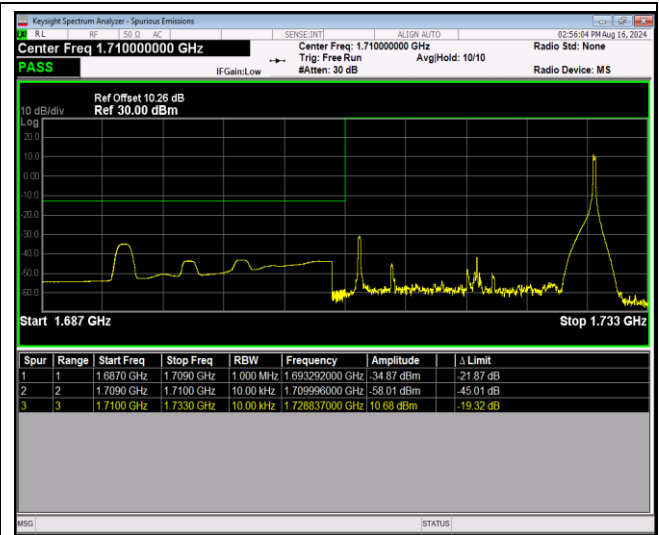

Band4-1.4MHz-16QAM-20393-1RB#0

Band4-1.4MHz-16QAM-20393-1RB#5

Band4-1.4MHz-16QAM-20393-6RB#0

Band4-1.4MHz-64QAM-19957-1RB#0

Band4-1.4MHz-64QAM-19957-1RB#5

Band4-20MHz-QPSK-20050-100RB#0

Band4-20MHz-QPSK-20300-1RB#0