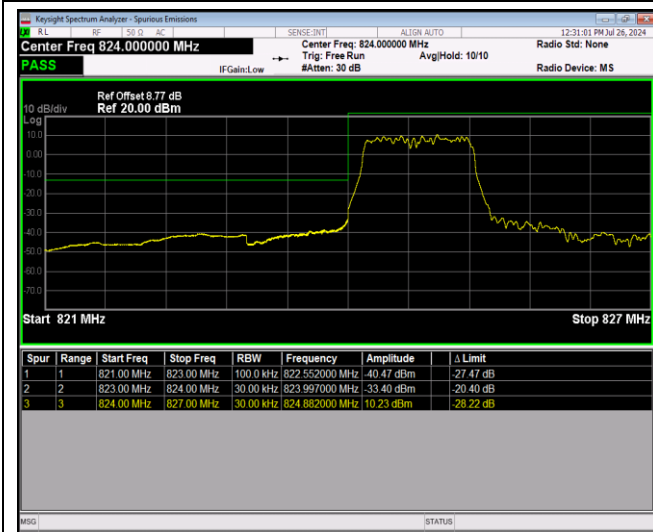

Band5-1.4MHz-QPSK-20407-6RB#0

Band5-1.4MHz-QPSK-20643-1RB#5