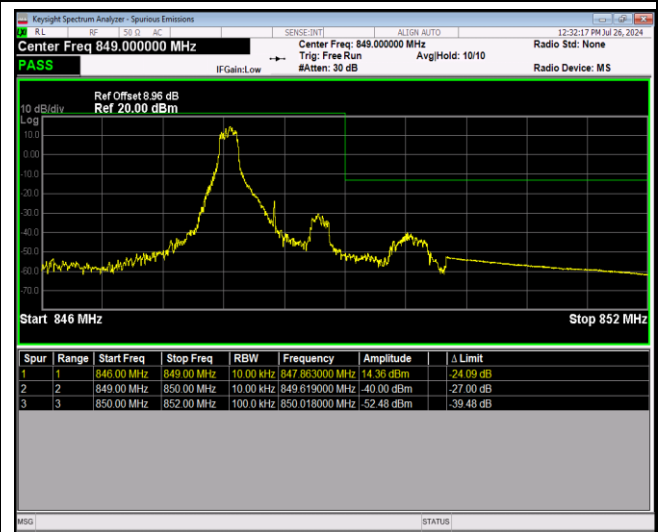

Band5-1.4MHz-QPSK-20643-1RB#0

Band5-1.4MHz-QPSK-20643-6RB#0