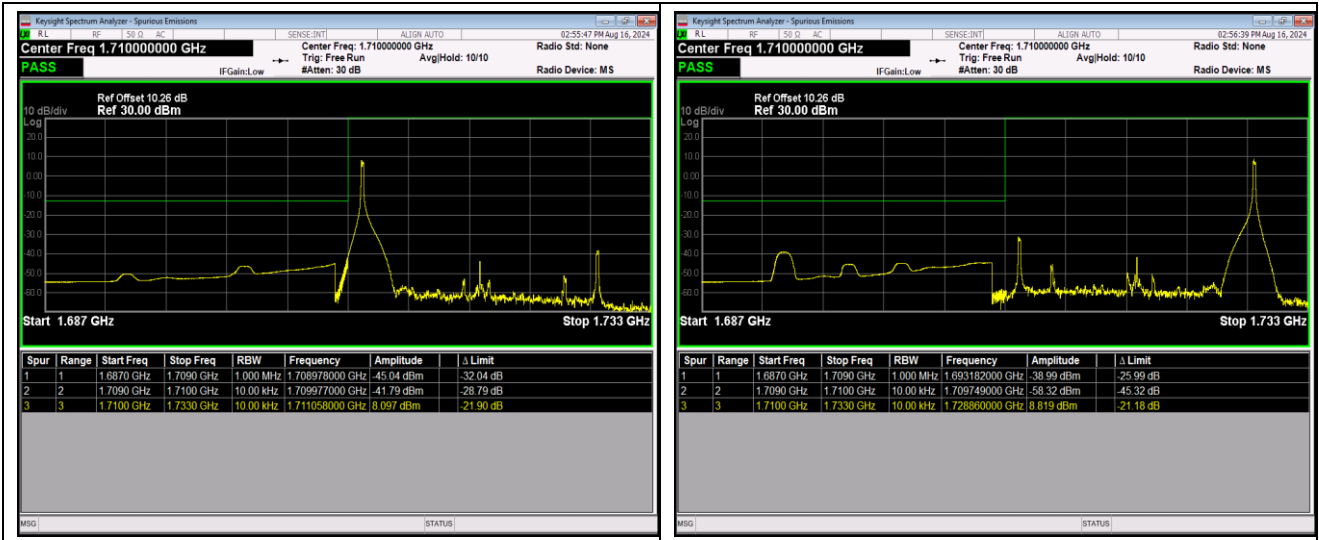

Band4-20MHz-16QAM-20300-100RB#0

Band4-20MHz-64QAM-20050-1RB#0

Band4-20MHz-64QAM-20050-1RB#99

Band4-20MHz-64QAM-20050-100RB#0

Band4-20MHz-64QAM-20300-1RB#0

Band4-20MHz-64QAM-20300-1RB#99

Band4-20MHz-64QAM-20300-100RB#0