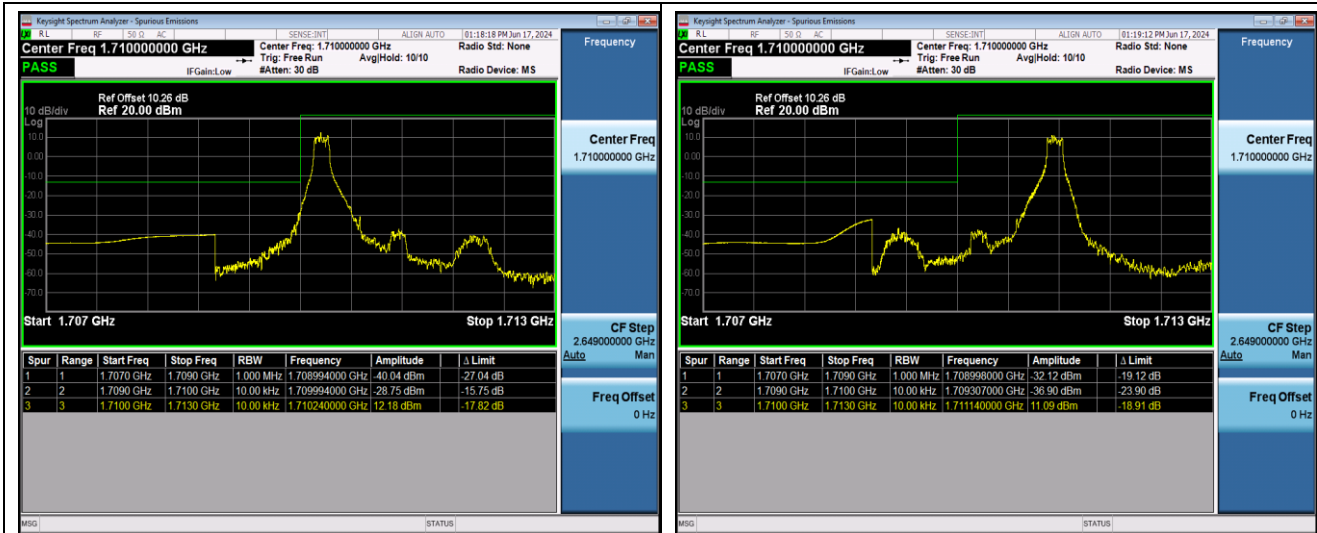

Band4-1.4MHz-16QAM-20393-1RB#0

Band4-1.4MHz-16QAM-20393-1RB#5

Band4-1.4MHz-16QAM-20393-6RB#0

Band4-1.4MHz-64QAM-19957-1RB#0

Band4-1.4MHz-64QAM-19957-1RB#5

Band4-20MHz-QPSK-20050-100RB#0

Band4-20MHz-QPSK-20300-1RB#0