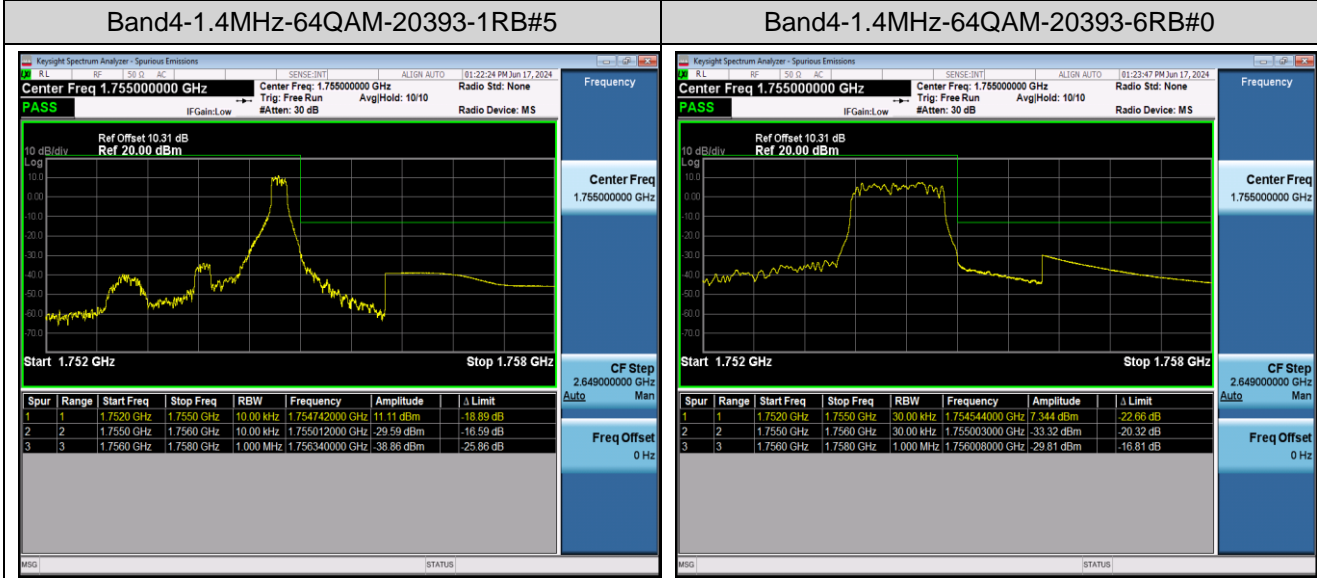

Band4-1.4MHz-16QAM-20393-1RB#0

Band4-1.4MHz-16QAM-20393-1RB#5

Band4-1.4MHz-16QAM-20393-6RB#0

Band4-1.4MHz-64QAM-19957-1RB#0

Band4-1.4MHz-64QAM-19957-1RB#5

Band4-20MHz-QPSK-20050-100RB#0

Band4-20MHz-QPSK-20300-1RB#0