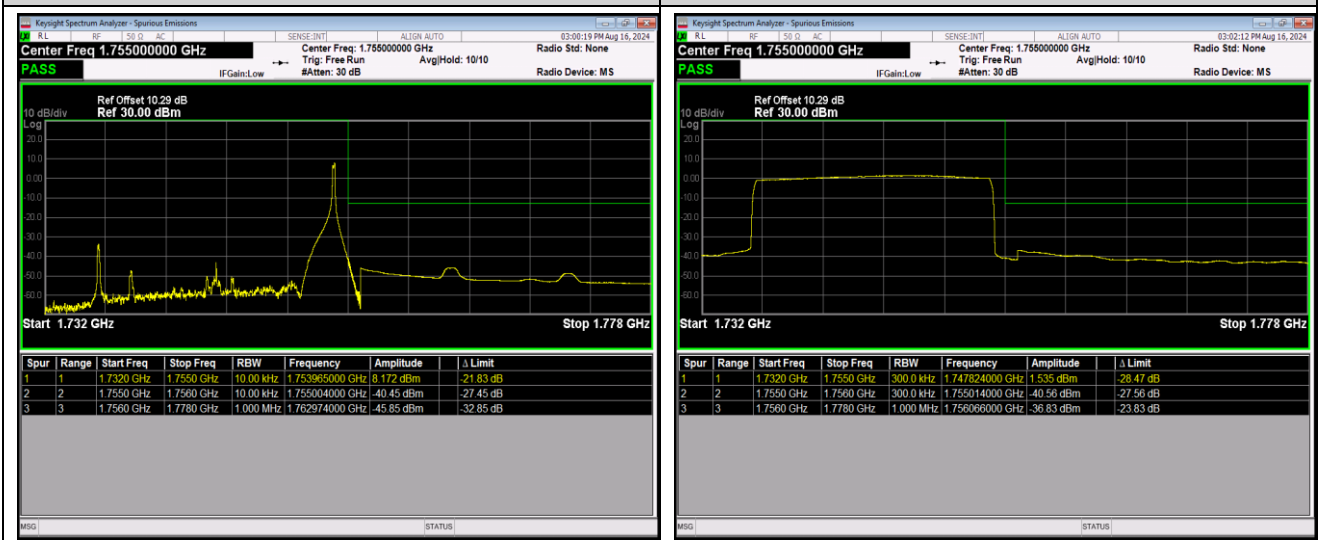

Band4-20MHz-16QAM-20300-100RB#0

Band4-20MHz-64QAM-20050-1RB#0

Band4-20MHz-64QAM-20050-1RB#99

Band4-20MHz-64QAM-20050-100RB#0

Band4-20MHz-64QAM-20300-1RB#0

Band4-20MHz-64QAM-20300-1RB#99

Band4-20MHz-64QAM-20300-100RB#0