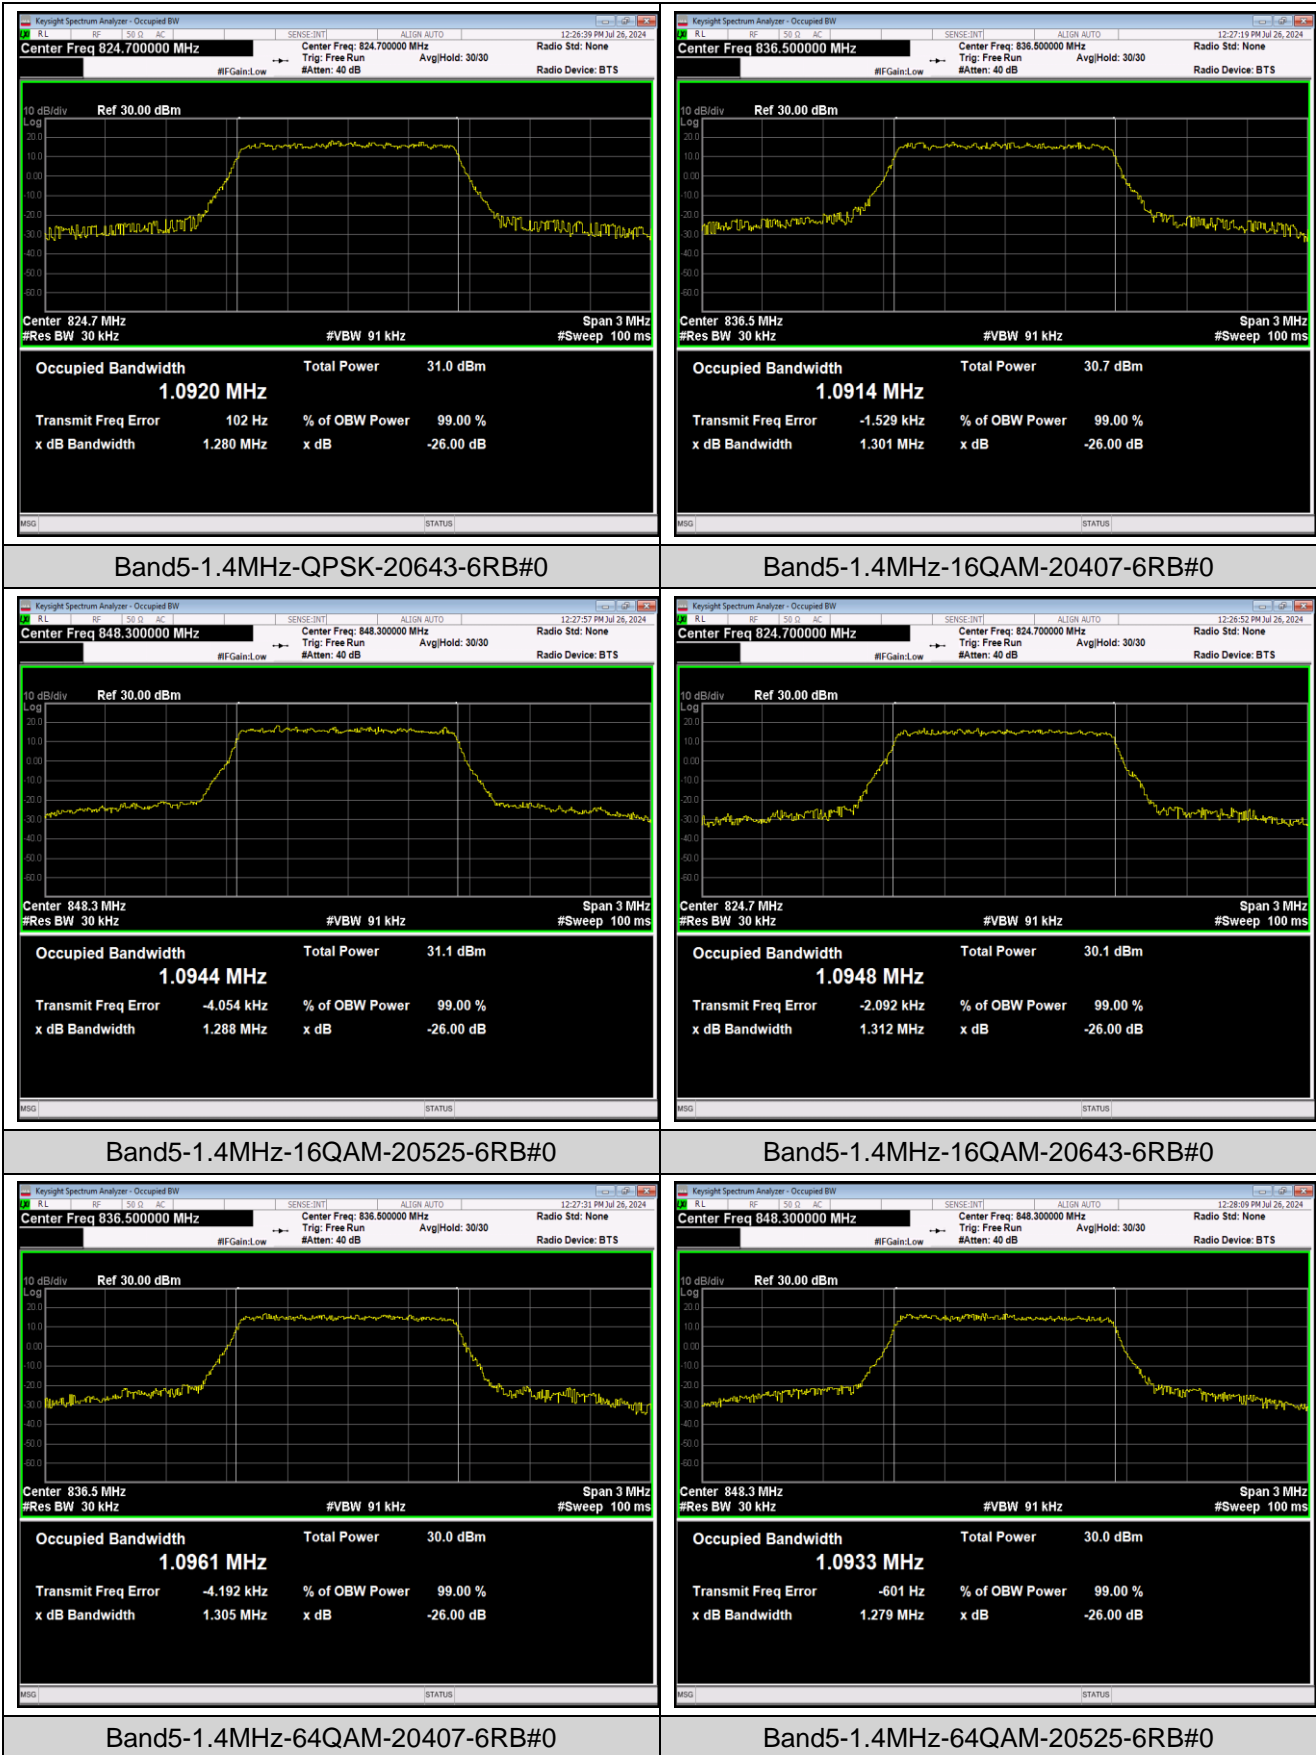

Band4-15MHz-QPSK-20325-75RB#0

Band4-15MHz-16QAM-20025-75RB#0

Band4-15MHz-16QAM-20175-75RB#0

Band4-15MHz-16QAM-20325-75RB#0

Band4-15MHz-64QAM-20025-75RB#0

Band4-15MHz-64QAM-20175-75RB#0

Band4-15MHz-64QAM-20325-75RB#0

Band4-20MHz-QPSK-20050-100RB#0

Band4-20MHz-QPSK-20175-100RB#0

Band4-20MHz-QPSK-20300-100RB#0

Band4-20MHz-16QAM-20050-100RB#0

Band4-20MHz-16QAM-20175-100RB#0

Band4-20MHz-16QAM-20300-100RB#0

Band4-20MHz-64QAM-20050-100RB#0

Band4-20MHz-64QAM-20175-100RB#0

Band4-20MHz-64QAM-20300-100RB#0

Band5-1.4MHz-QPSK-20407-6RB#0

Band5-1.4MHz-QPSK-20525-6RB#0

Band5-5MHz-QPSK-20625-25RB#0

Band5-5MHz-16QAM-20425-25RB#0

Band5-5MHz-16QAM-20525-25RB#0