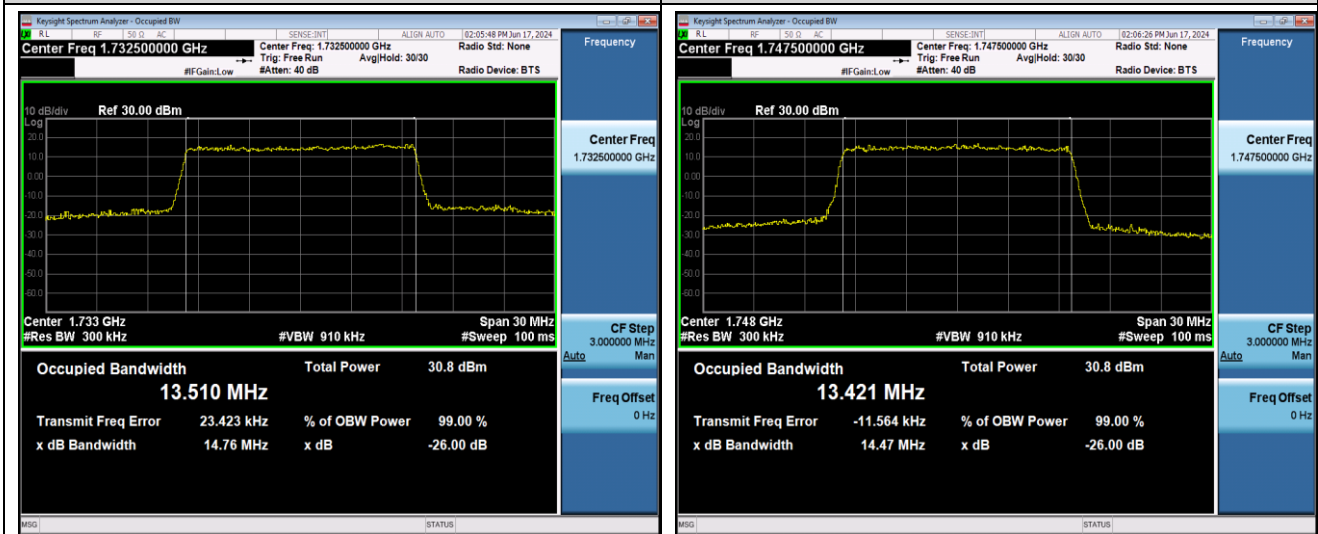

Band4-15MHz-QPSK-20325-75RB#0

Band4-15MHz-16QAM-20025-75RB#0

Band4-15MHz-16QAM-20175-75RB#0

Band4-15MHz-16QAM-20325-75RB#0

Band4-15MHz-64QAM-20025-75RB#0

Band4-15MHz-64QAM-20175-75RB#0

Band4-15MHz-64QAM-20325-75RB#0

Band4-20MHz-QPSK-20050-100RB#0

Band4-20MHz-QPSK-20175-100RB#0

Band4-20MHz-QPSK-20300-100RB#0

Band4-20MHz-16QAM-20050-100RB#0

Band4-20MHz-16QAM-20175-100RB#0

Band4-20MHz-16QAM-20300-100RB#0

Band4-20MHz-64QAM-20050-100RB#0