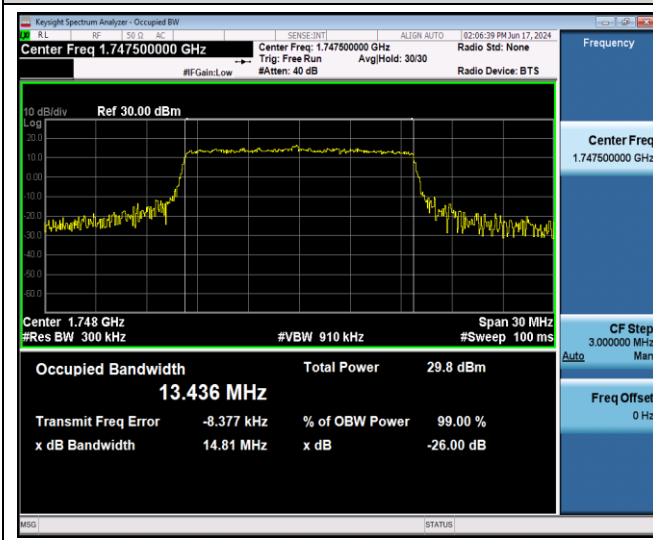

Band4-15MHz-QPSK-20325-75RB#0

Band4-15MHz-16QAM-20025-75RB#0

Band4-15MHz-16QAM-20175-75RB#0

Band4-15MHz-16QAM-20325-75RB#0

Band4-15MHz-64QAM-20025-75RB#0

Band4-15MHz-64QAM-20175-75RB#0

Band4-15MHz-64QAM-20325-75RB#0

Band4-20MHz-QPSK-20050-100RB#0

Band4-20MHz-QPSK-20175-100RB#0

Band4-20MHz-QPSK-20300-100RB#0

Band4-20MHz-16QAM-20050-100RB#0

Band4-20MHz-16QAM-20175-100RB#0

Band4-20MHz-16QAM-20300-100RB#0

Band4-20MHz-64QAM-20050-100RB#0