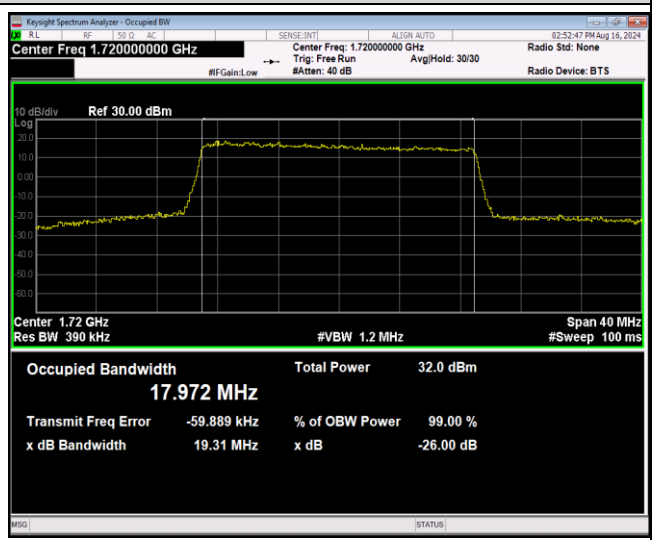

Band4-15MHz-QPSK-20325-75RB#0

Band4-15MHz-16QAM-20025-75RB#0

Band4-15MHz-16QAM-20175-75RB#0

Band4-15MHz-16QAM-20325-75RB#0

Band4-15MHz-64QAM-20025-75RB#0

Band4-15MHz-64QAM-20175-75RB#0

Band4-15MHz-64QAM-20325-75RB#0

Band4-20MHz-QPSK-20050-100RB#0

Band4-20MHz-QPSK-20175-100RB#0

Band4-20MHz-QPSK-20300-100RB#0

Band4-20MHz-16QAM-20050-100RB#0

Band4-20MHz-16QAM-20175-100RB#0

Band4-20MHz-16QAM-20300-100RB#0

Band4-20MHz-64QAM-20050-100RB#0