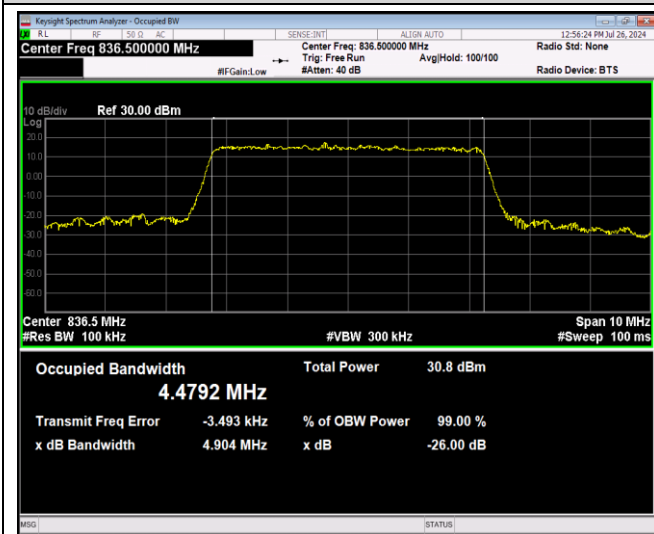

Band5-5MHz-16QAM-20525-25RB#0

Band5-5MHz-64QAM-20425-25RB#0