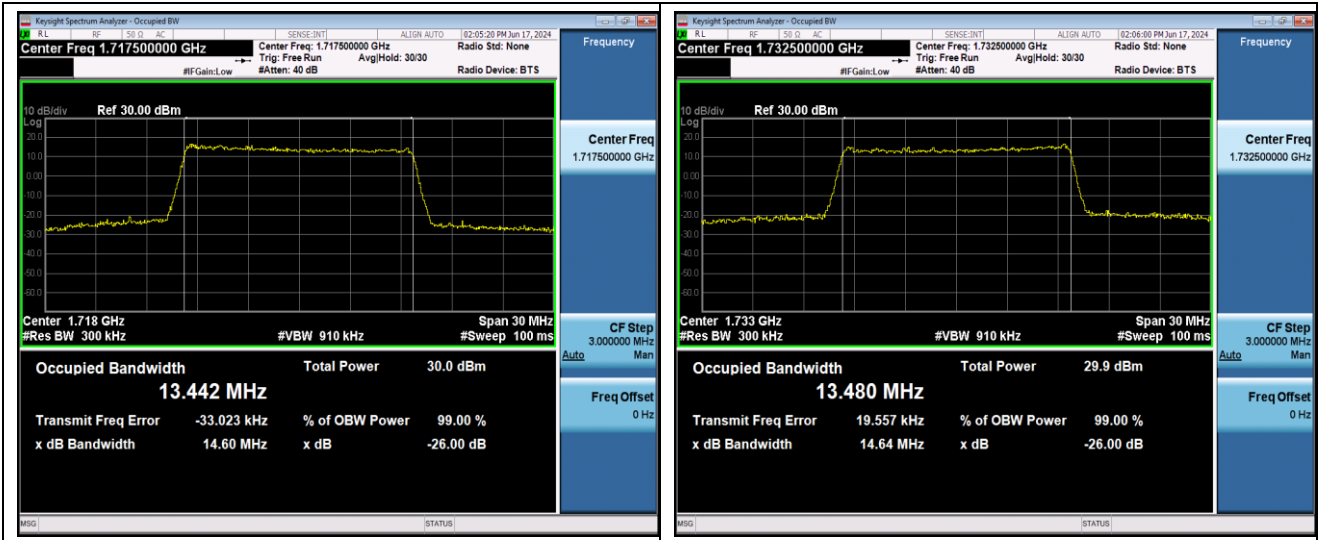

Band4-15MHz-QPSK-20325-75RB#0

Band4-15MHz-16QAM-20025-75RB#0

Band4-15MHz-16QAM-20175-75RB#0

Band4-15MHz-16QAM-20325-75RB#0

Band4-15MHz-64QAM-20025-75RB#0

Band4-15MHz-64QAM-20175-75RB#0

Band4-15MHz-64QAM-20325-75RB#0

Band4-20MHz-QPSK-20050-100RB#0

Band4-20MHz-QPSK-20175-100RB#0

Band4-20MHz-QPSK-20300-100RB#0

Band4-20MHz-16QAM-20050-100RB#0

Band4-20MHz-16QAM-20175-100RB#0

Band4-20MHz-16QAM-20300-100RB#0

Band4-20MHz-64QAM-20050-100RB#0