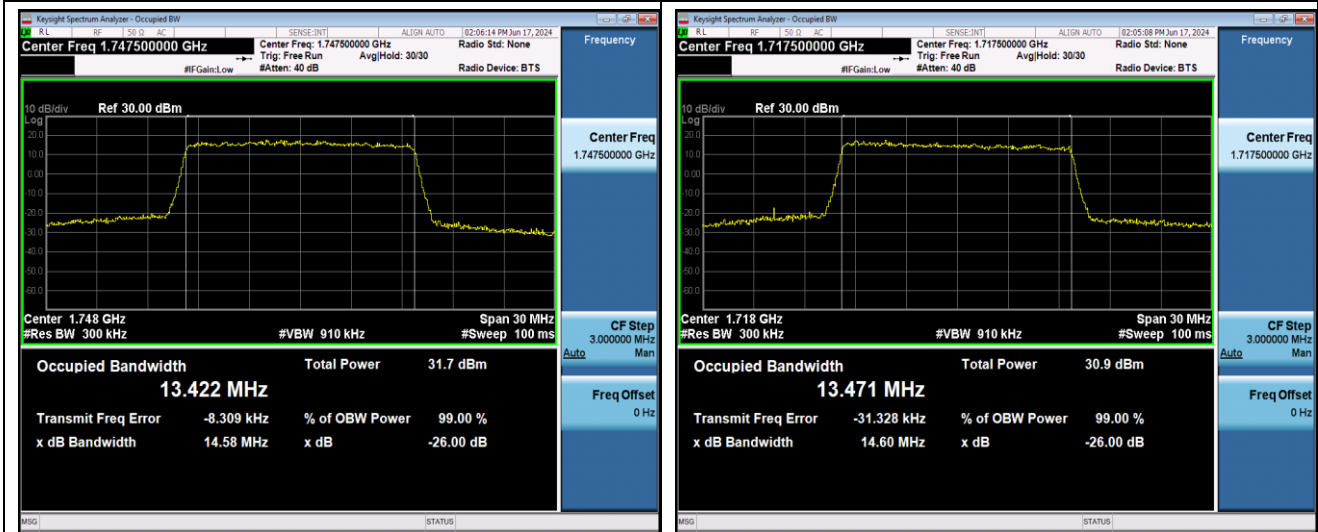

Band4-15MHz-QPSK-20325-75RB#0

Band4-15MHz-16QAM-20025-75RB#0

Band4-15MHz-16QAM-20175-75RB#0

Band4-15MHz-16QAM-20325-75RB#0

Band4-15MHz-64QAM-20025-75RB#0

Band4-15MHz-64QAM-20175-75RB#0

Band4-15MHz-64QAM-20325-75RB#0

Band4-20MHz-QPSK-20050-100RB#0

Band4-20MHz-QPSK-20175-100RB#0

Band4-20MHz-QPSK-20300-100RB#0

Band4-20MHz-16QAM-20050-100RB#0

Band4-20MHz-16QAM-20175-100RB#0

Band4-20MHz-16QAM-20300-100RB#0

Band4-20MHz-64QAM-20050-100RB#0