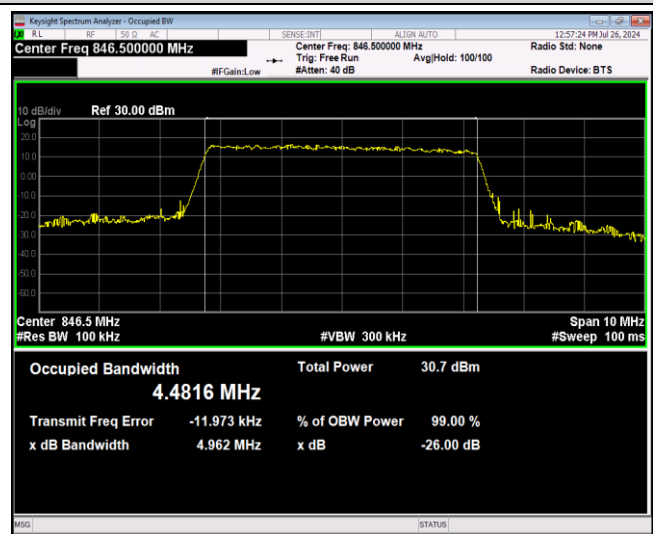

Band5-5MHz-16QAM-20625-25RB#0

Band5-5MHz-64QAM-20525-25RB#0