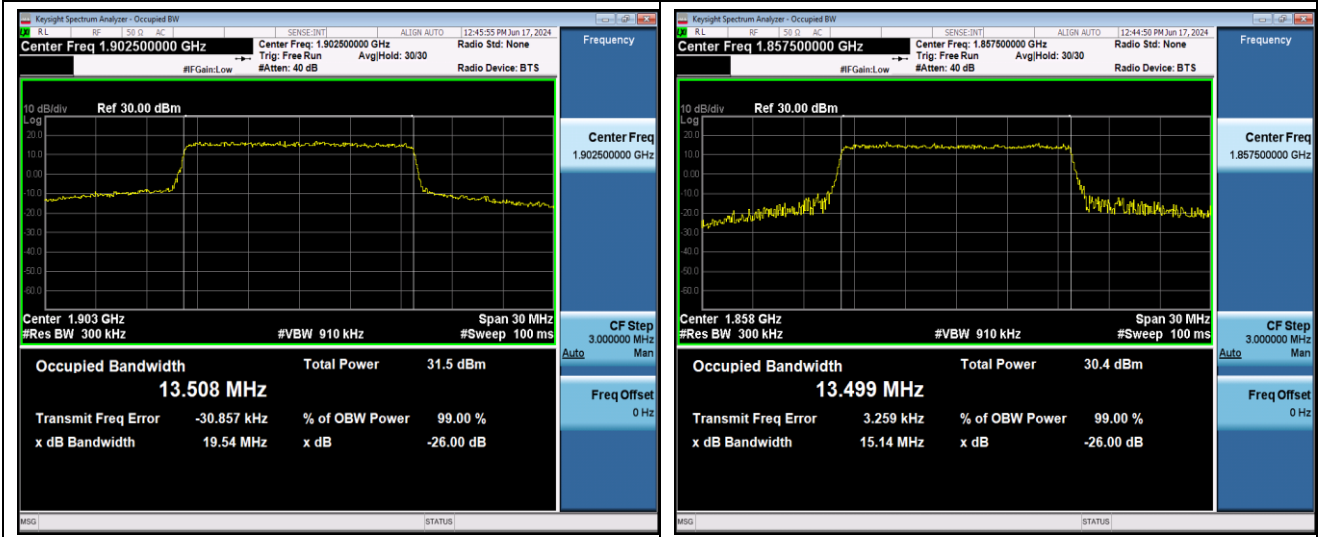

Band2-15MHz-QPSK-19125-75RB#0

Band2-15MHz-16QAM-18675-75RB#0

Band2-15MHz-16QAM-18900-75RB#0

Band2-15MHz-16QAM-19125-75RB#0

Band2-15MHz-64QAM-18675-75RB#0

Band2-15MHz-64QAM-18900-75RB#0

Band2-15MHz-64QAM-19125-75RB#0