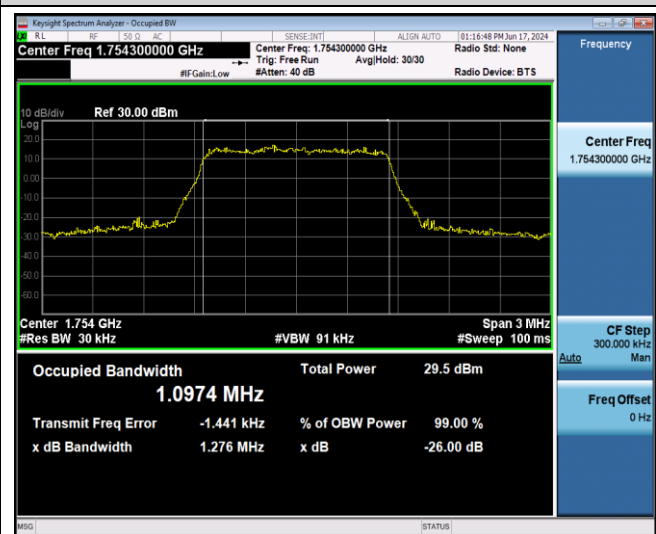

Band4-1.4MHz-16QAM-20393-6RB#0

Band4-1.4MHz-64QAM-20175-6RB#0