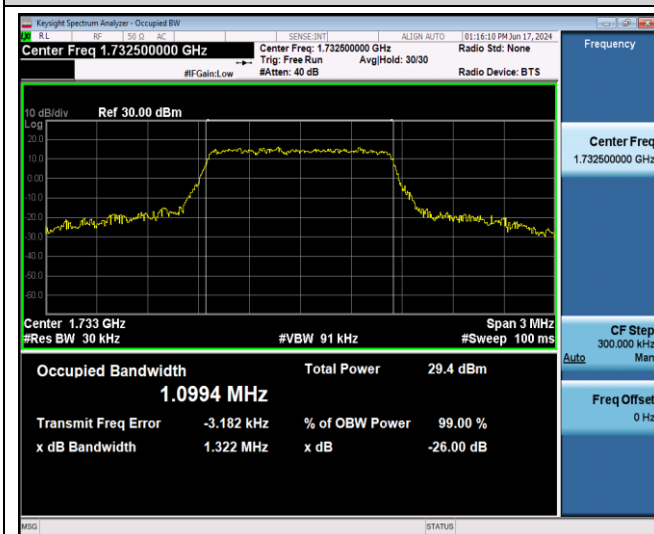

Band4-1.4MHz-16QAM-20175-6RB#0

Band4-1.4MHz-64QAM-19957-6RB#0