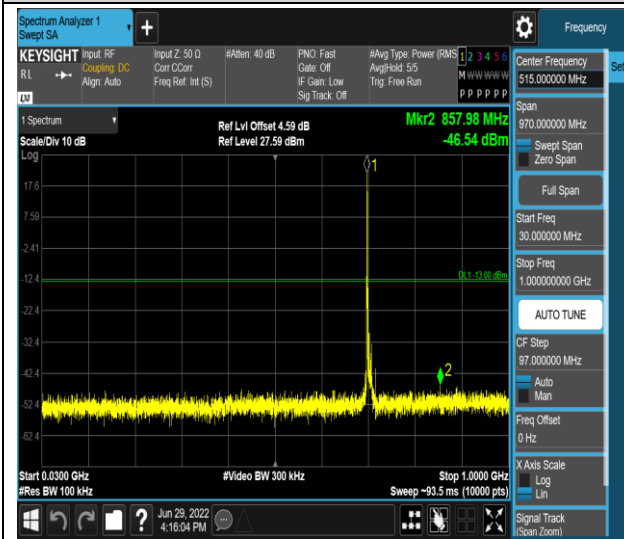

Band17-10MHz-16QAM-23790-1RB#0-Range1:30
~1000MHz

Band17-10MHz-16QAM-23800-1RB#0-Range2:1000~
10000MHz

Band17-10MHz-16QAM-23800-1RB#0-Range1:30
~1000MHz