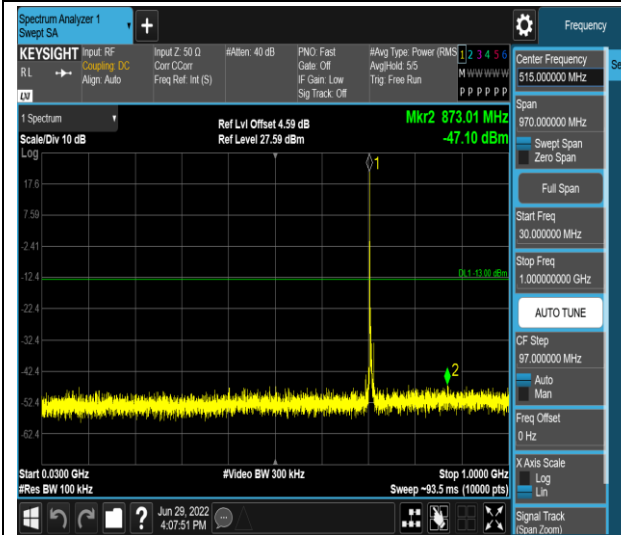

Band17-5MHz-QPSK-23790-1RB#0-Range2:1000~10000MHz

Band17-5MHz-16QAM-23825-1RB#0-Range1:30~1000MHz

Band17-5MHz-16QAM-23825-1RB#0-Range2:1000~10000MHz

Band17-10MHz-QPSK-23780-1RB#0-Range1:30~1000MHz

Band17-10MHz-QPSK-23780-1RB#0-Range2:1000~10000MHz