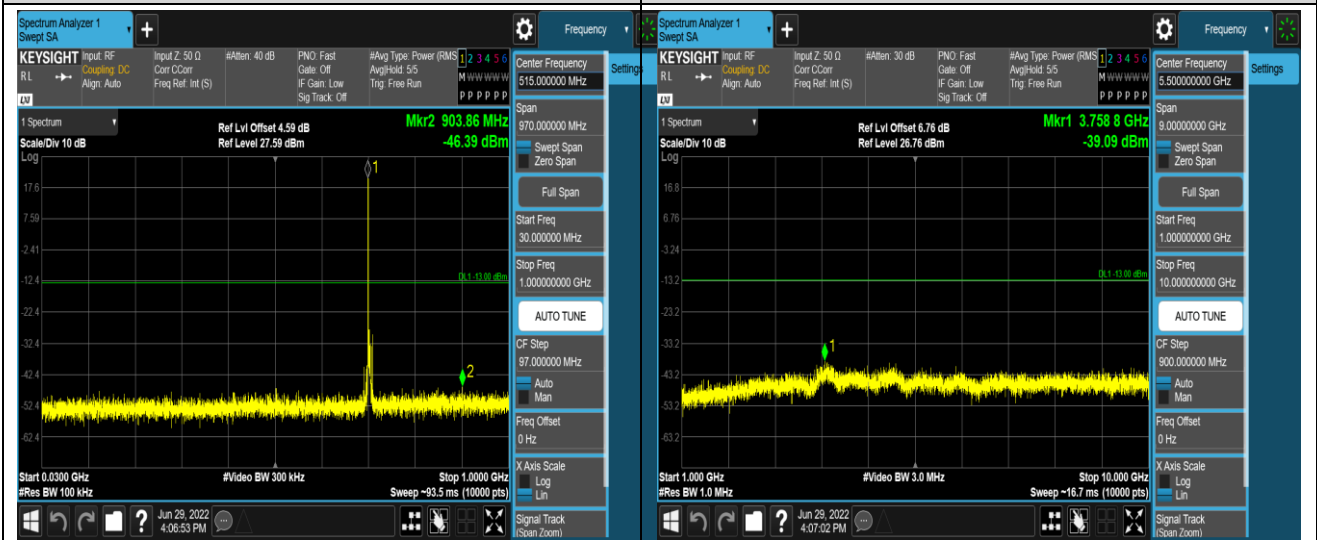

Band17-5MHz-QPSK-23790-1RB#0-Range1:30~1000MHz

Band17-5MHz-QPSK-23790-1RB#0-Range2:1000~10000MHz