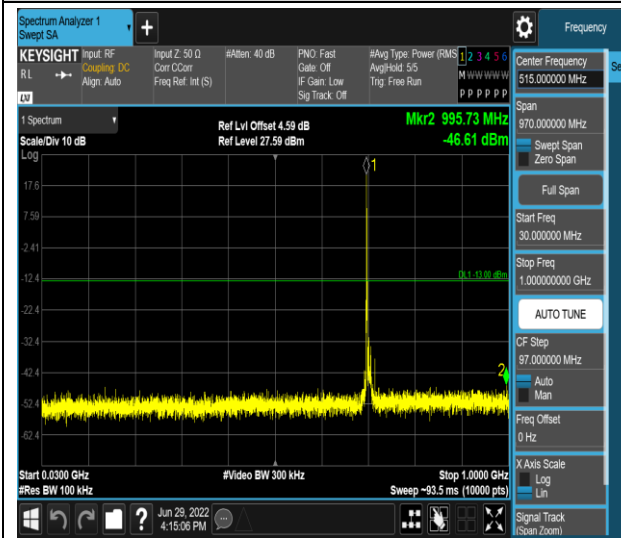

Band17-5MHz-QPSK-23790-1RB#0-Range2:1000~10000MHz

Band17-5MHz-16QAM-23825-1RB#0-Range1:30~1000MHz

Band17-5MHz-16QAM-23825-1RB#0-Range2:1000~10000MHz

Band17-10MHz-QPSK-23780-1RB#0-Range1:30~1000MHz

Band17-10MHz-QPSK-23780-1RB#0-Range2:1000~10000MHz