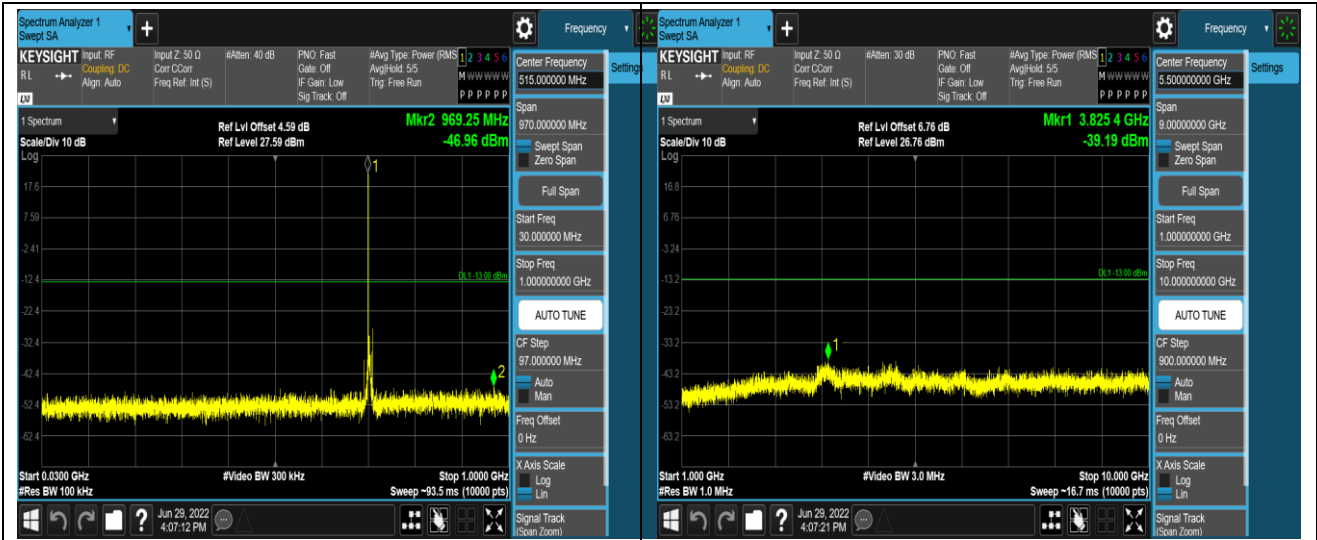

Band17-5MHz-16QAM-23825-1RB#0-Range2:1000~10000MHz

Band17-5MHz-16QAM-23825-1RB#0-Range1:30~1000MHz