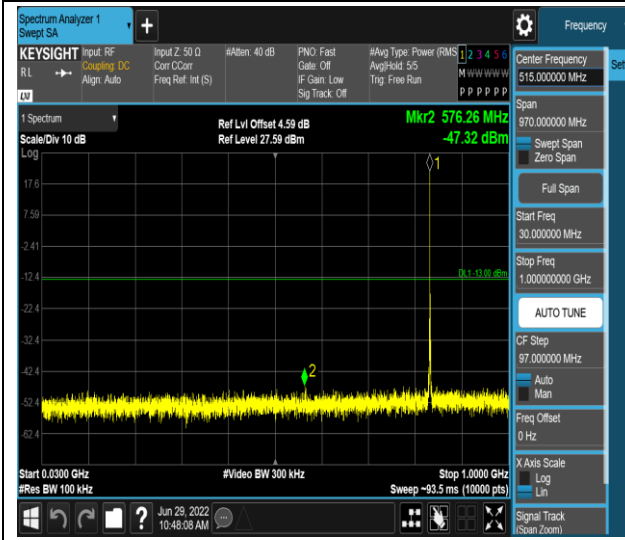

Band5-1.4MHz-QPSK-20407-1RB#0-Range2:1000~2000MHz

Band5-1.4MHz-16QAM-20525-1RB#0-Range1:30~1000MHz

Band5-1.4MHz-16QAM-20525-1RB#0-Range2:1000~10000MHz

Band5-1.4MHz-16QAM-20643-1RB#0-Range1:30~1000MHz

Band5-1.4MHz-16QAM-20643-1RB#0-Range2:1000~10000MHz