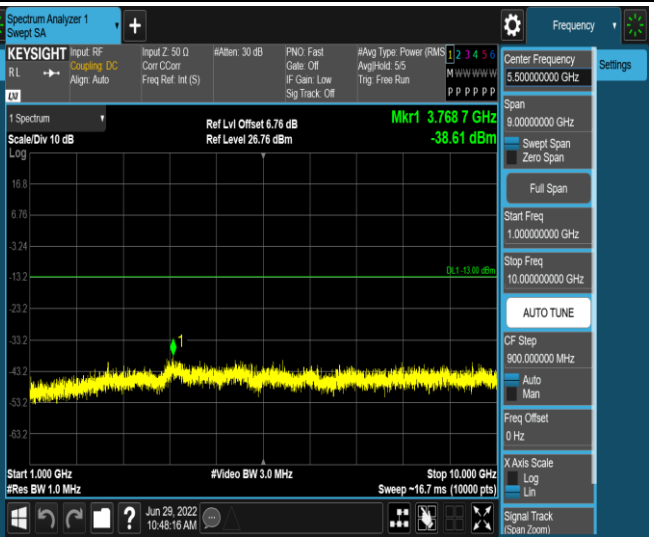

Band5-1.4MHz-QPSK-20407-1RB#0-Range2:1000~2000MHz

Band5-1.4MHz-16QAM-20525-1RB#0-Range1:30~1000MHz

Band5-1.4MHz-16QAM-20525-1RB#0-Range2:1000~10000MHz

Band5-1.4MHz-16QAM-20643-1RB#0-Range1:30~1000MHz

Band5-1.4MHz-16QAM-20643-1RB#0-Range2:1000~10000MHz