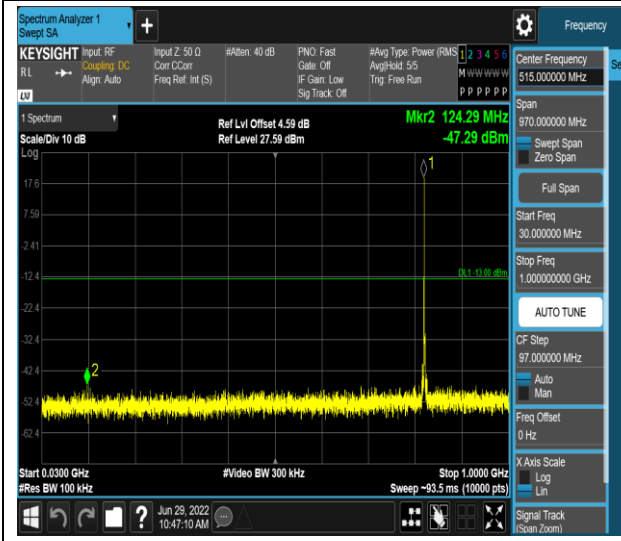

Band5-1.4MHz-QPSK-20407-1RB#0-Range1:30~1000MHz