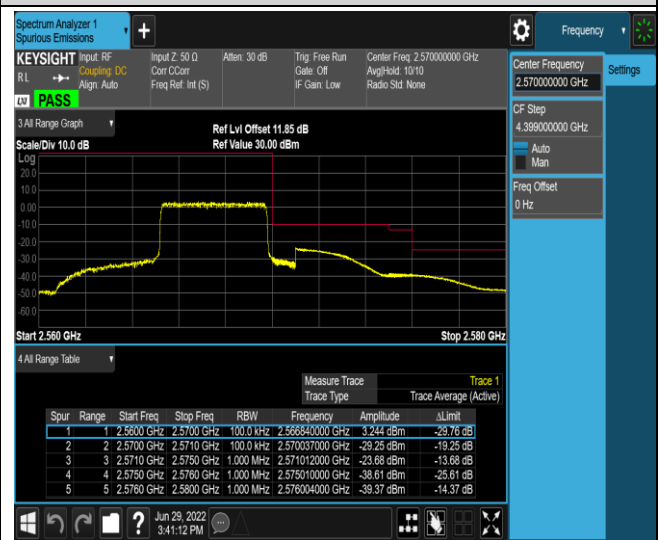

Band7-5MHz-QPSK-21425-25RB#0

Band7-5MHz-16QAM-20775-1RB#24