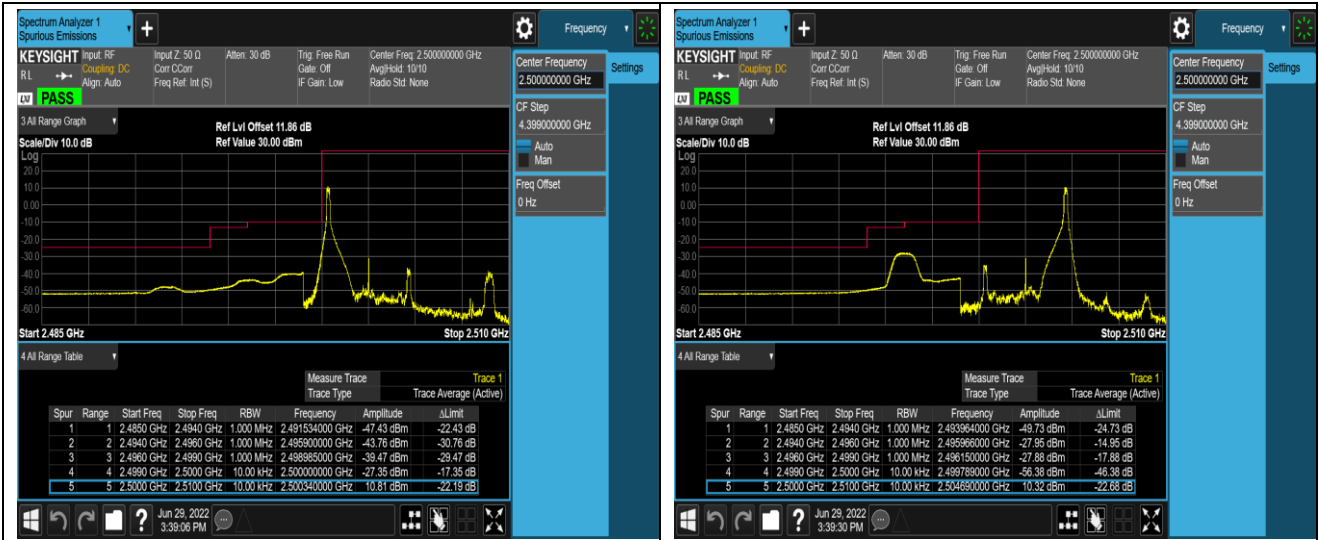

Band5-10MHz-16QAM-20600-1RB#0

Band5-10MHz-16QAM-20600-1RB#49

Band5-10MHz-16QAM-20600-50RB#0

Band7-5MHz-QPSK-20775-1RB#0

Band7-5MHz-QPSK-20775-1RB#24

Band7-5MHz-QPSK-20775-25RB#0

Band7-5MHz-QPSK-21425-1RB#0

Band7-5MHz-QPSK-21425-1RB#24