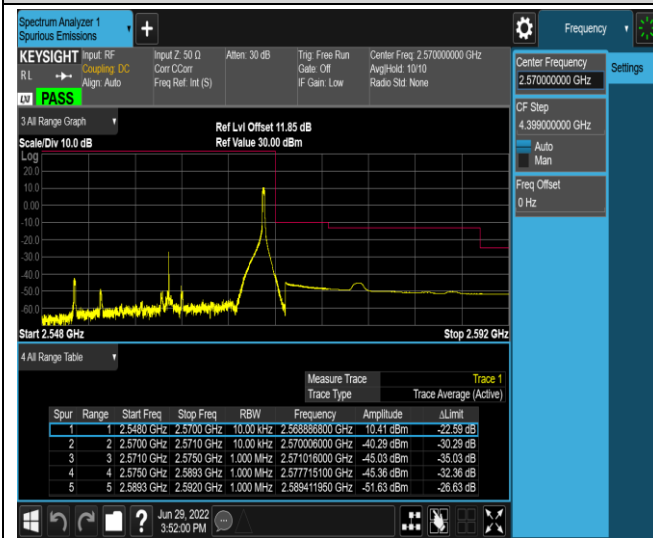

Band7-20MHz-16QAM-21350-1RB#99

Band17-5MHz-QPSK-23755-1RB#0