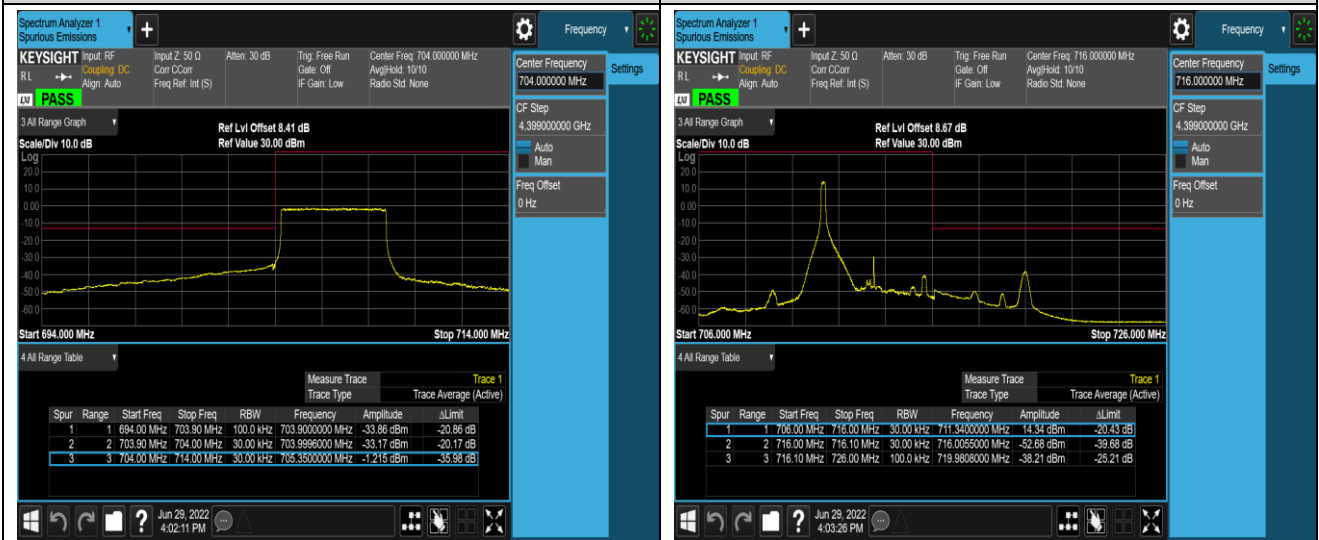

Band17-5MHz-QPSK-23825-1RB#0

Band17-5MHz-QPSK-23825-1RB#24

Band17-5MHz-QPSK-23825-25RB#0

Band17-5MHz-16QAM-23755-1RB#0

Band17-5MHz-16QAM-23755-1RB#24

Band17-5MHz-16QAM-23755-25RB#0

Band17-5MHz-16QAM-23825-1RB#0