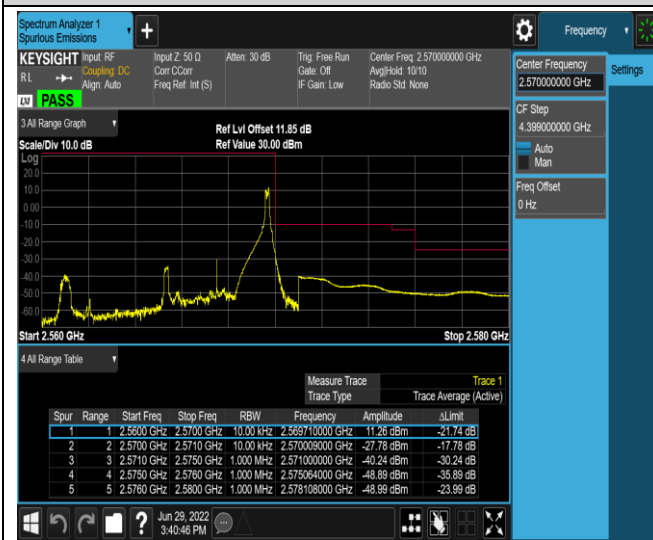

Band7-5MHz-QPSK-21425-1RB#24

Band7-5MHz-16QAM-20775-1RB#0