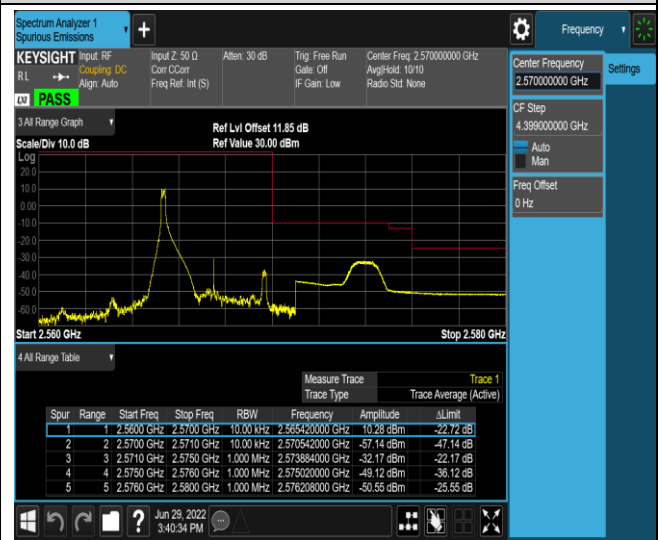

Band7-5MHz-QPSK-21425-25RB#0

Band7-5MHz-16QAM-20775-1RB#0

Band7-5MHz-16QAM-20775-1RB#24

Band7-5MHz-16QAM-20775-25RB#0

Band7-5MHz-16QAM-21425-1RB#0

Band7-5MHz-16QAM-21425-1RB#24

Band7-5MHz-16QAM-21425-25RB#0