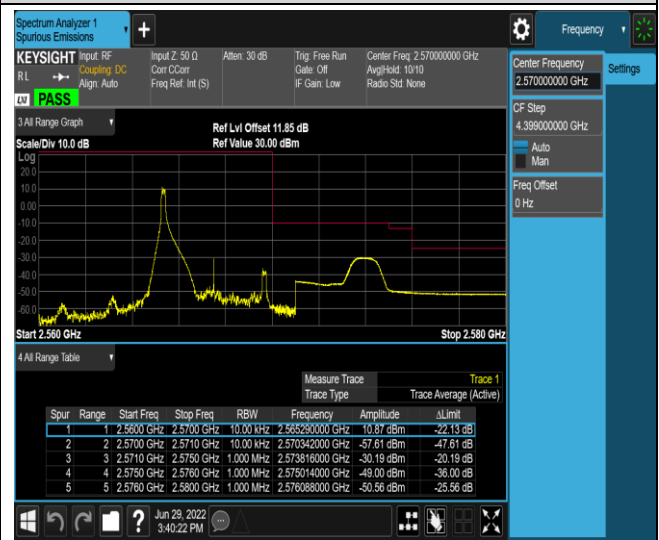

Band5-10MHz-16QAM-20600-1RB#0

Band5-10MHz-16QAM-20600-1RB#49

Band5-10MHz-16QAM-20600-50RB#0

Band7-5MHz-QPSK-20775-1RB#0

Band7-5MHz-QPSK-20775-1RB#24

Band7-5MHz-QPSK-20775-25RB#0

Band7-5MHz-QPSK-21425-1RB#0

Band7-5MHz-QPSK-21425-1RB#24