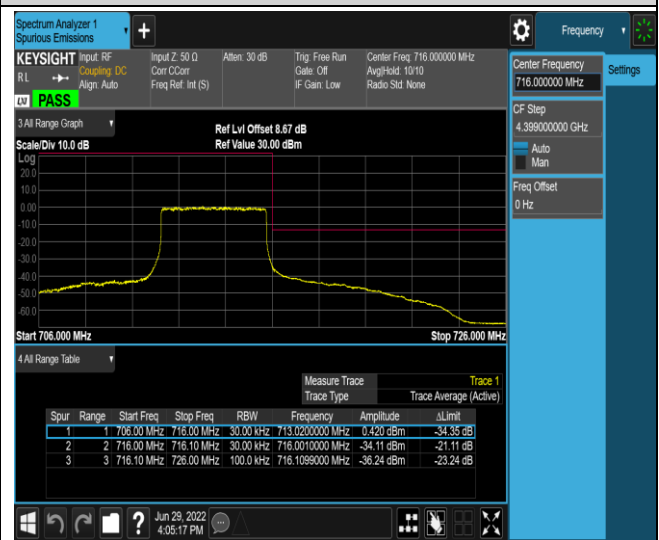

Band17-5MHz-QPSK-23825-25RB#0

Band17-5MHz-16QAM-23755-1RB#24