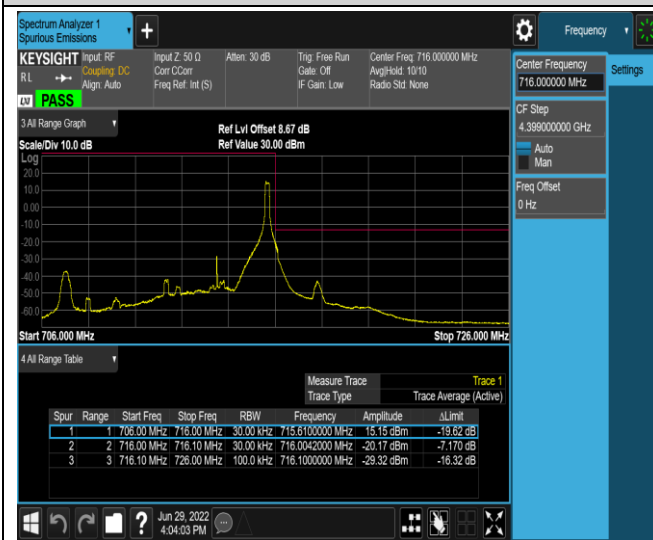

Band17-5MHz-QPSK-23825-1RB#24

Band17-5MHz-16QAM-23755-1RB#0