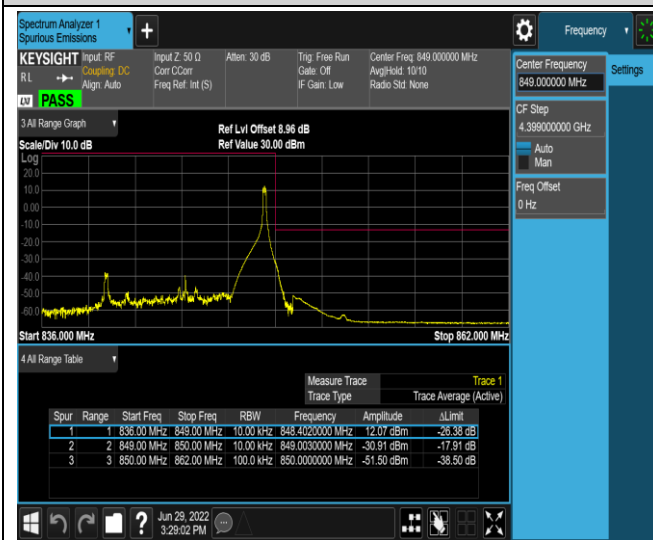

Band5-10MHz-QPSK-20450-50RB#0

Band5-10MHz-QPSK-20600-1RB#0

Band5-10MHz-QPSK-20600-1RB#49

Band5-10MHz-QPSK-20600-50RB#0

Band5-10MHz-16QAM-20450-1RB#0

Band5-10MHz-16QAM-20450-1RB#49

Band5-10MHz-16QAM-20450-50RB#0

Band5-10MHz-16QAM-20600-1RB#0

Band5-10MHz-16QAM-20600-1RB#49

Band5-10MHz-16QAM-20600-50RB#0

Band7-5MHz-QPSK-20775-1RB#0

Band7-5MHz-QPSK-20775-1RB#24

Band7-5MHz-QPSK-20775-25RB#0

Band7-5MHz-QPSK-21425-1RB#0

Band7-5MHz-QPSK-21425-1RB#24