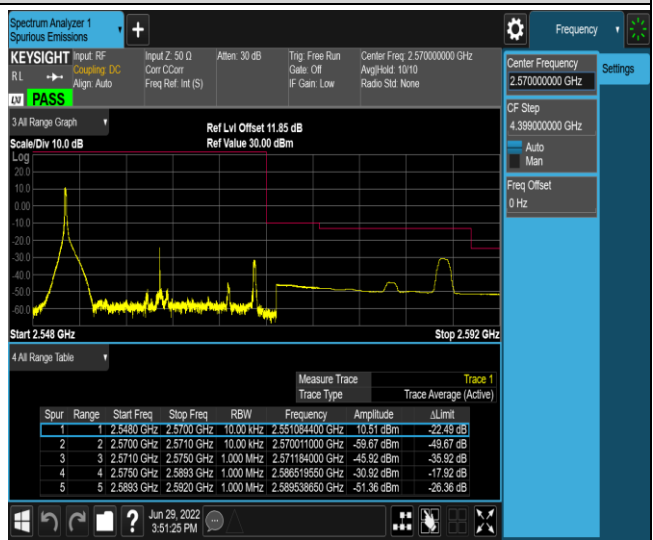

Band7-20MHz-QPSK-2135-1RB#0

Band7-20MHz-QPSK-2135-100RB#0