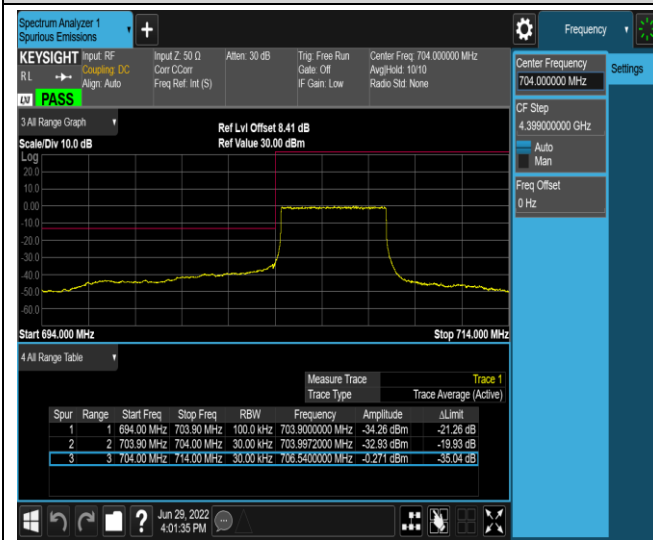

Band17-5MHz-QPSK-23755-25RB#0

Band17-5MHz-QPSK-23825-1RB#24