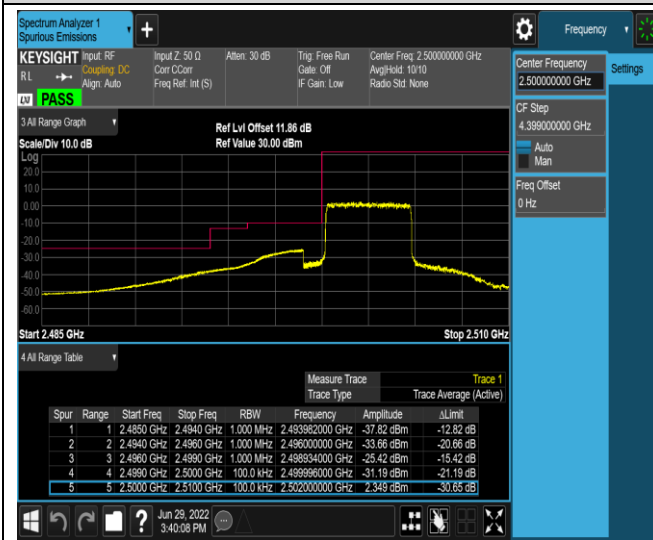

Band7-5MHz-QPSK-21425-25RB#0

Band7-5MHz-16QAM-20775-1RB#0

Band7-5MHz-16QAM-20775-1RB#24

Band7-5MHz-16QAM-20775-25RB#0

Band7-5MHz-16QAM-21425-1RB#0

Band7-5MHz-16QAM-21425-1RB#24

Band7-5MHz-16QAM-21425-25RB#0