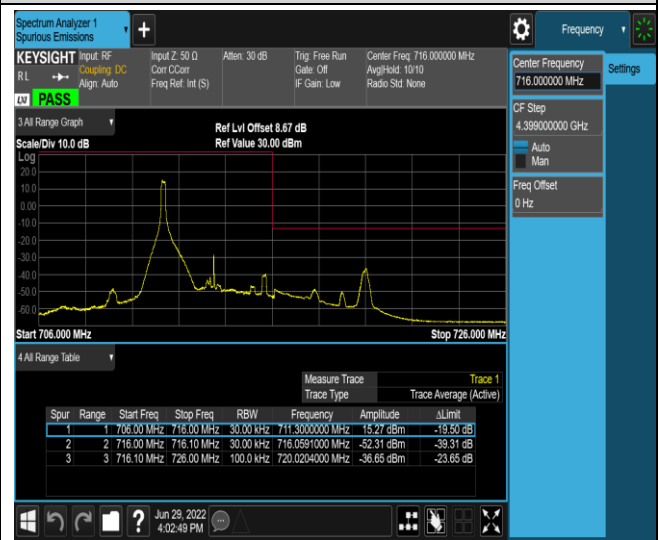

Band17-5MHz-QPSK-23825-1RB#0

Band17-5MHz-QPSK-23825-25RB#0