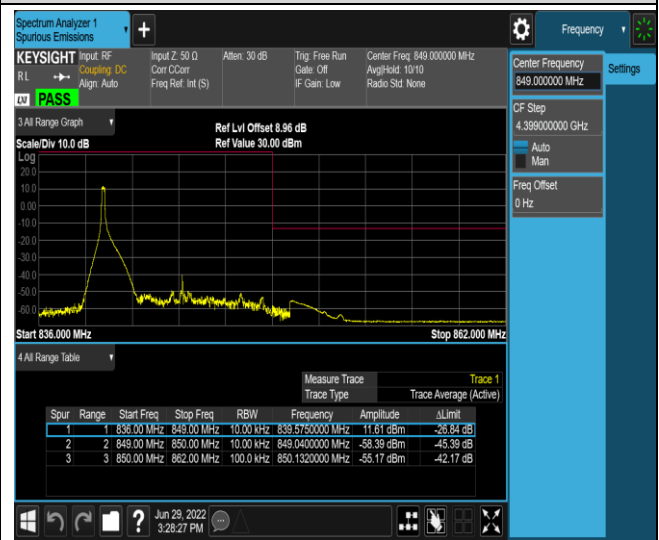

Band5-10MHz-QPSK-20450-50RB#0

Band5-10MHz-QPSK-20600-1RB#0

Band5-10MHz-QPSK-20600-1RB#49

Band5-10MHz-QPSK-20600-50RB#0

Band5-10MHz-16QAM-20450-1RB#0

Band5-10MHz-16QAM-20450-1RB#49

Band5-10MHz-16QAM-20450-50RB#0

Band5-10MHz-16QAM-20600-1RB#0

Band5-10MHz-16QAM-20600-1RB#49

Band5-10MHz-16QAM-20600-50RB#0

Band7-5MHz-QPSK-20775-1RB#0

Band7-5MHz-QPSK-20775-1RB#24

Band7-5MHz-QPSK-20775-25RB#0

Band7-5MHz-QPSK-21425-1RB#0

Band7-5MHz-QPSK-21425-1RB#24