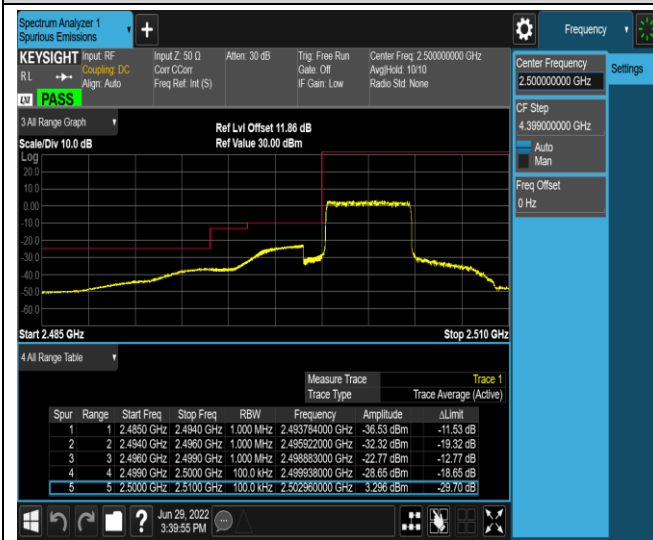

Band5-10MHz-16QAM-20600-1RB#0

Band5-10MHz-16QAM-20600-1RB#49

Band5-10MHz-16QAM-20600-50RB#0

Band7-5MHz-QPSK-20775-1RB#0

Band7-5MHz-QPSK-20775-1RB#24

Band7-5MHz-QPSK-20775-25RB#0

Band7-5MHz-QPSK-21425-1RB#0

Band7-5MHz-QPSK-21425-1RB#24