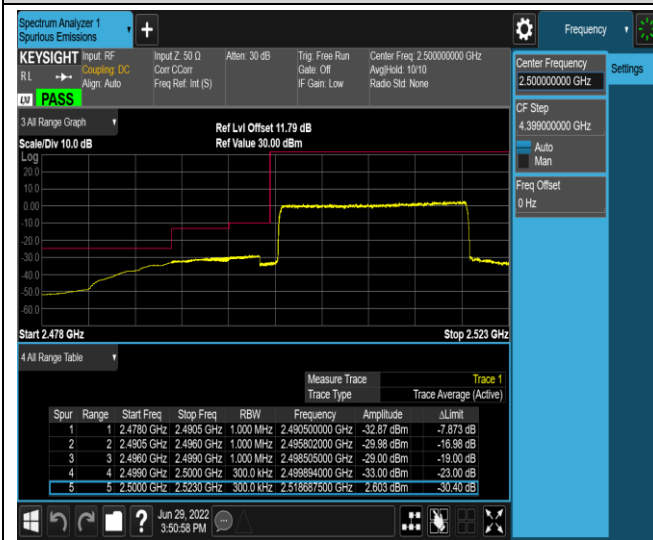

Band7-20MHz-QPSK-2085-100RB#0

Band7-20MHz-QPSK-2135-1RB#99