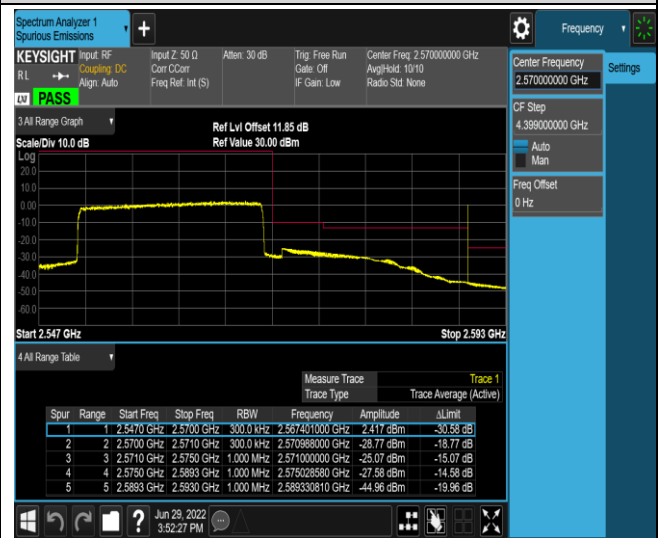

Band7-20MHz-16QAM-21350-100RB#0

Band17-5MHz-QPSK-23755-1RB#24