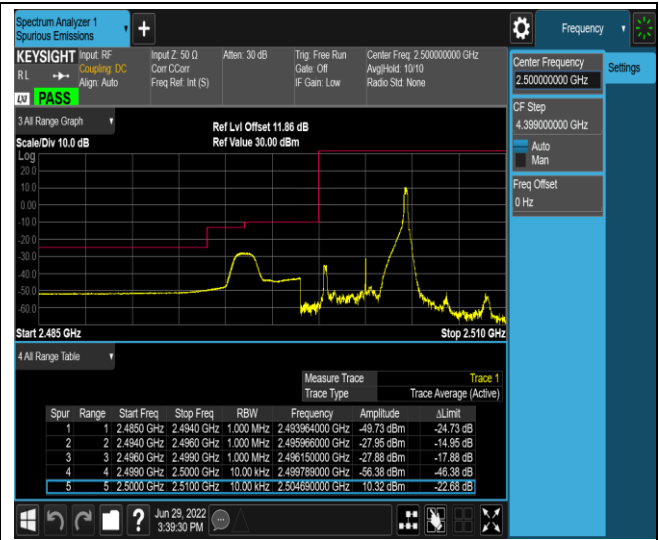

Band5-10MHz-16QAM-20600-1RB#0

Band5-10MHz-16QAM-20600-1RB#49

Band5-10MHz-16QAM-20600-50RB#0

Band7-5MHz-QPSK-20775-1RB#0

Band7-5MHz-QPSK-20775-1RB#24

Band7-5MHz-QPSK-20775-25RB#0

Band7-5MHz-QPSK-21425-1RB#0

Band7-5MHz-QPSK-21425-1RB#24