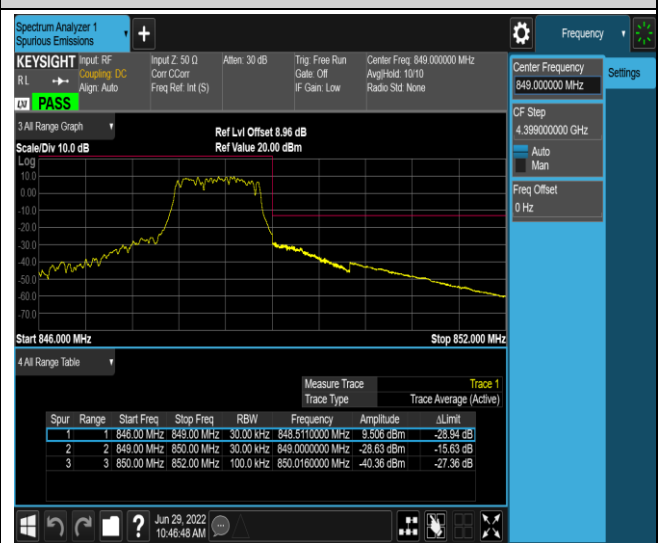

Band5-1.4MHz-16QAM-20643-6RB#0

Band5-10MHz-QPSK-20450-1RB#49