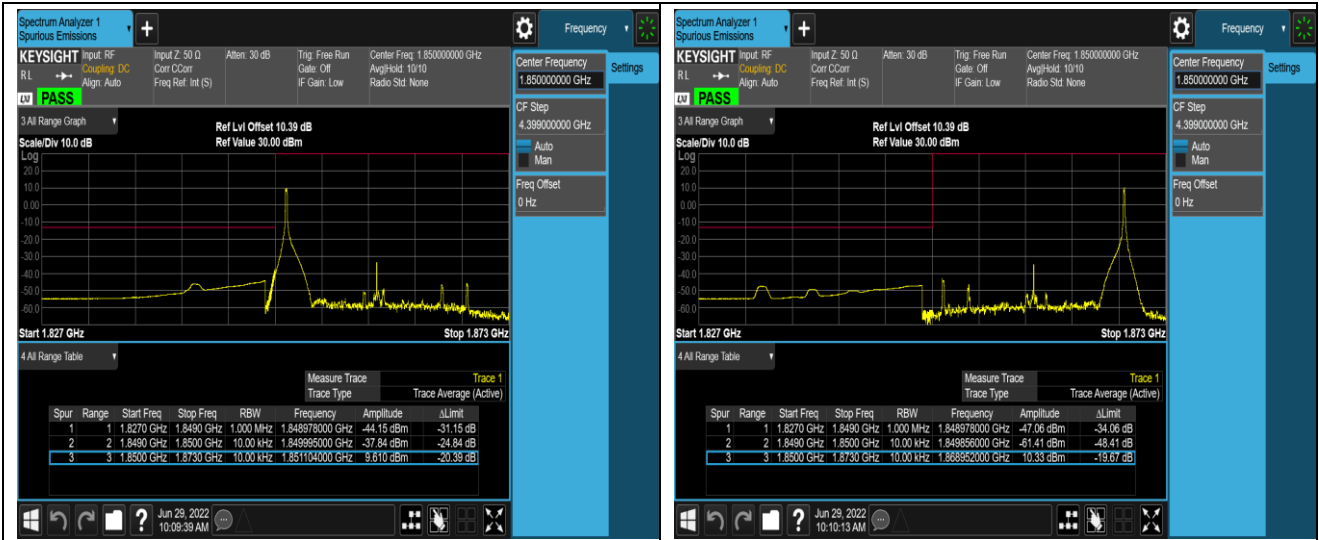

Band2-20MHz-QPSK-19100-1RB#0

Band2-20MHz-16QAM-18700-1RB#0