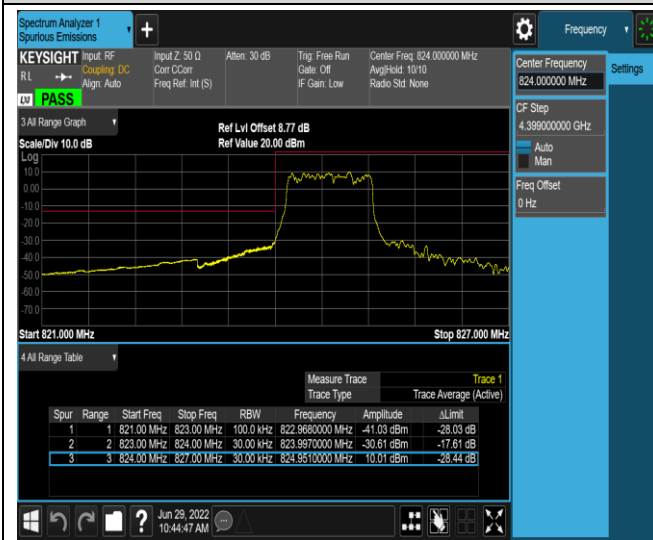

Band5-1.4MHz-QPSK-20643-1RB#5

Band5-1.4MHz-QPSK-20643-6RB#0

Band5-1.4MHz-16QAM-20407-1RB#0

Band5-1.4MHz-16QAM-20407-1RB#5

Band5-1.4MHz-16QAM-20407-6RB#0

Band5-1.4MHz-16QAM-20643-1RB#0

Band5-1.4MHz-16QAM-20643-1RB#5