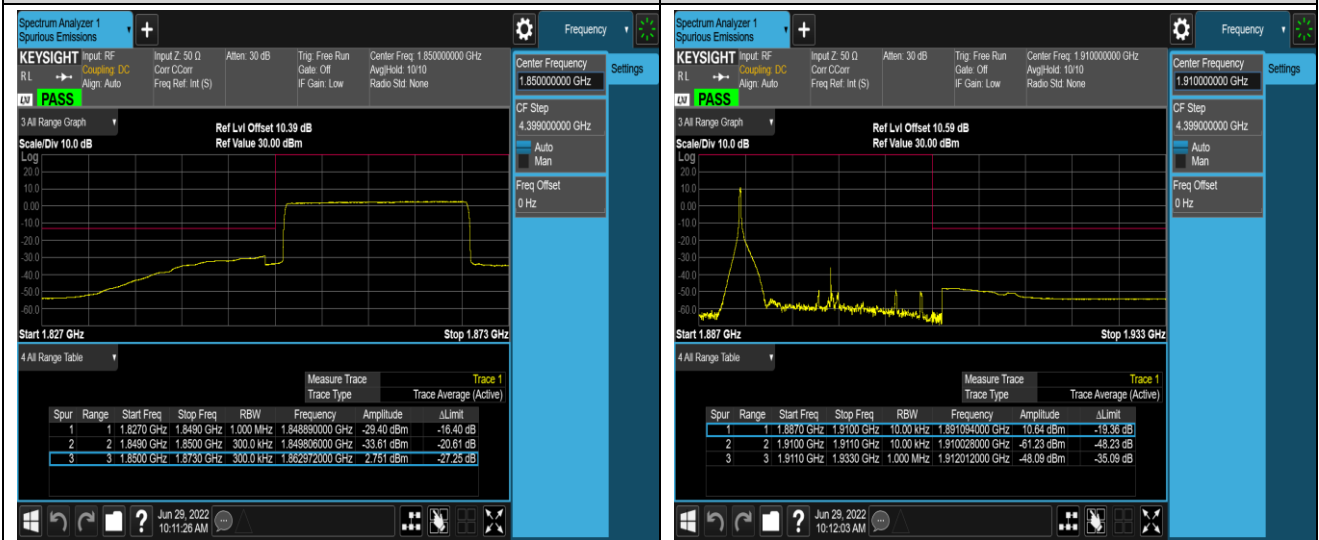

Remark: All bandwidth and all modulation had been tested, but only the worst case data displayed in this report.

Test Graphs

Band2-20MHz-QPSK-18700-100RB#0

Band2-20MHz-QPSK-19100-1RB#0

Band2-20MHz-QPSK-19100-1RB#99

Band2-20MHz-QPSK-19100-100RB#0

Band2-20MHz-16QAM-18700-1RB#0

Band2-20MHz-16QAM-18700-1RB#99

Band2-20MHz-16QAM-18700-100RB#0

Band2-20MHz-16QAM-19100-1RB#0

Band2-20MHz-16QAM-19100-1RB#99

Band2-20MHz-16QAM-19100-100RB#0