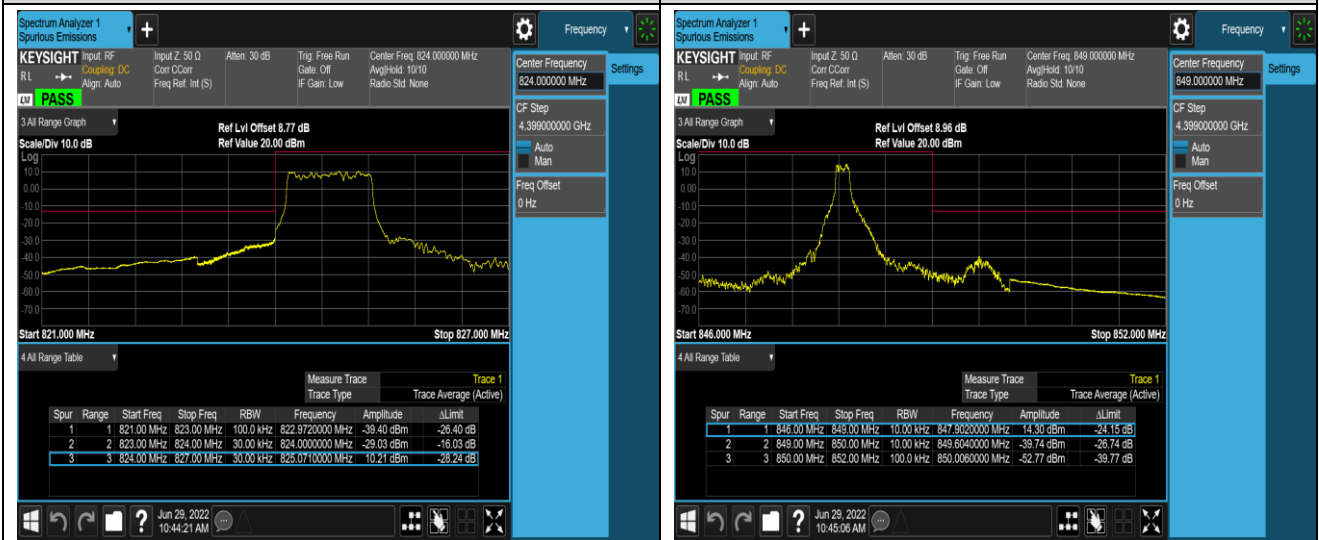

Band4-20MHz-16QAM-20300-1RB#0

Band4-20MHz-16QAM-20300-1RB#99

Band4-20MHz-16QAM-20300-100RB#0

Band5-1.4MHz-QPSK-20407-1RB#0

Band5-1.4MHz-QPSK-20407-1RB#5

Band5-1.4MHz-QPSK-20407-6RB#0

Band5-1.4MHz-QPSK-20643-1RB#0