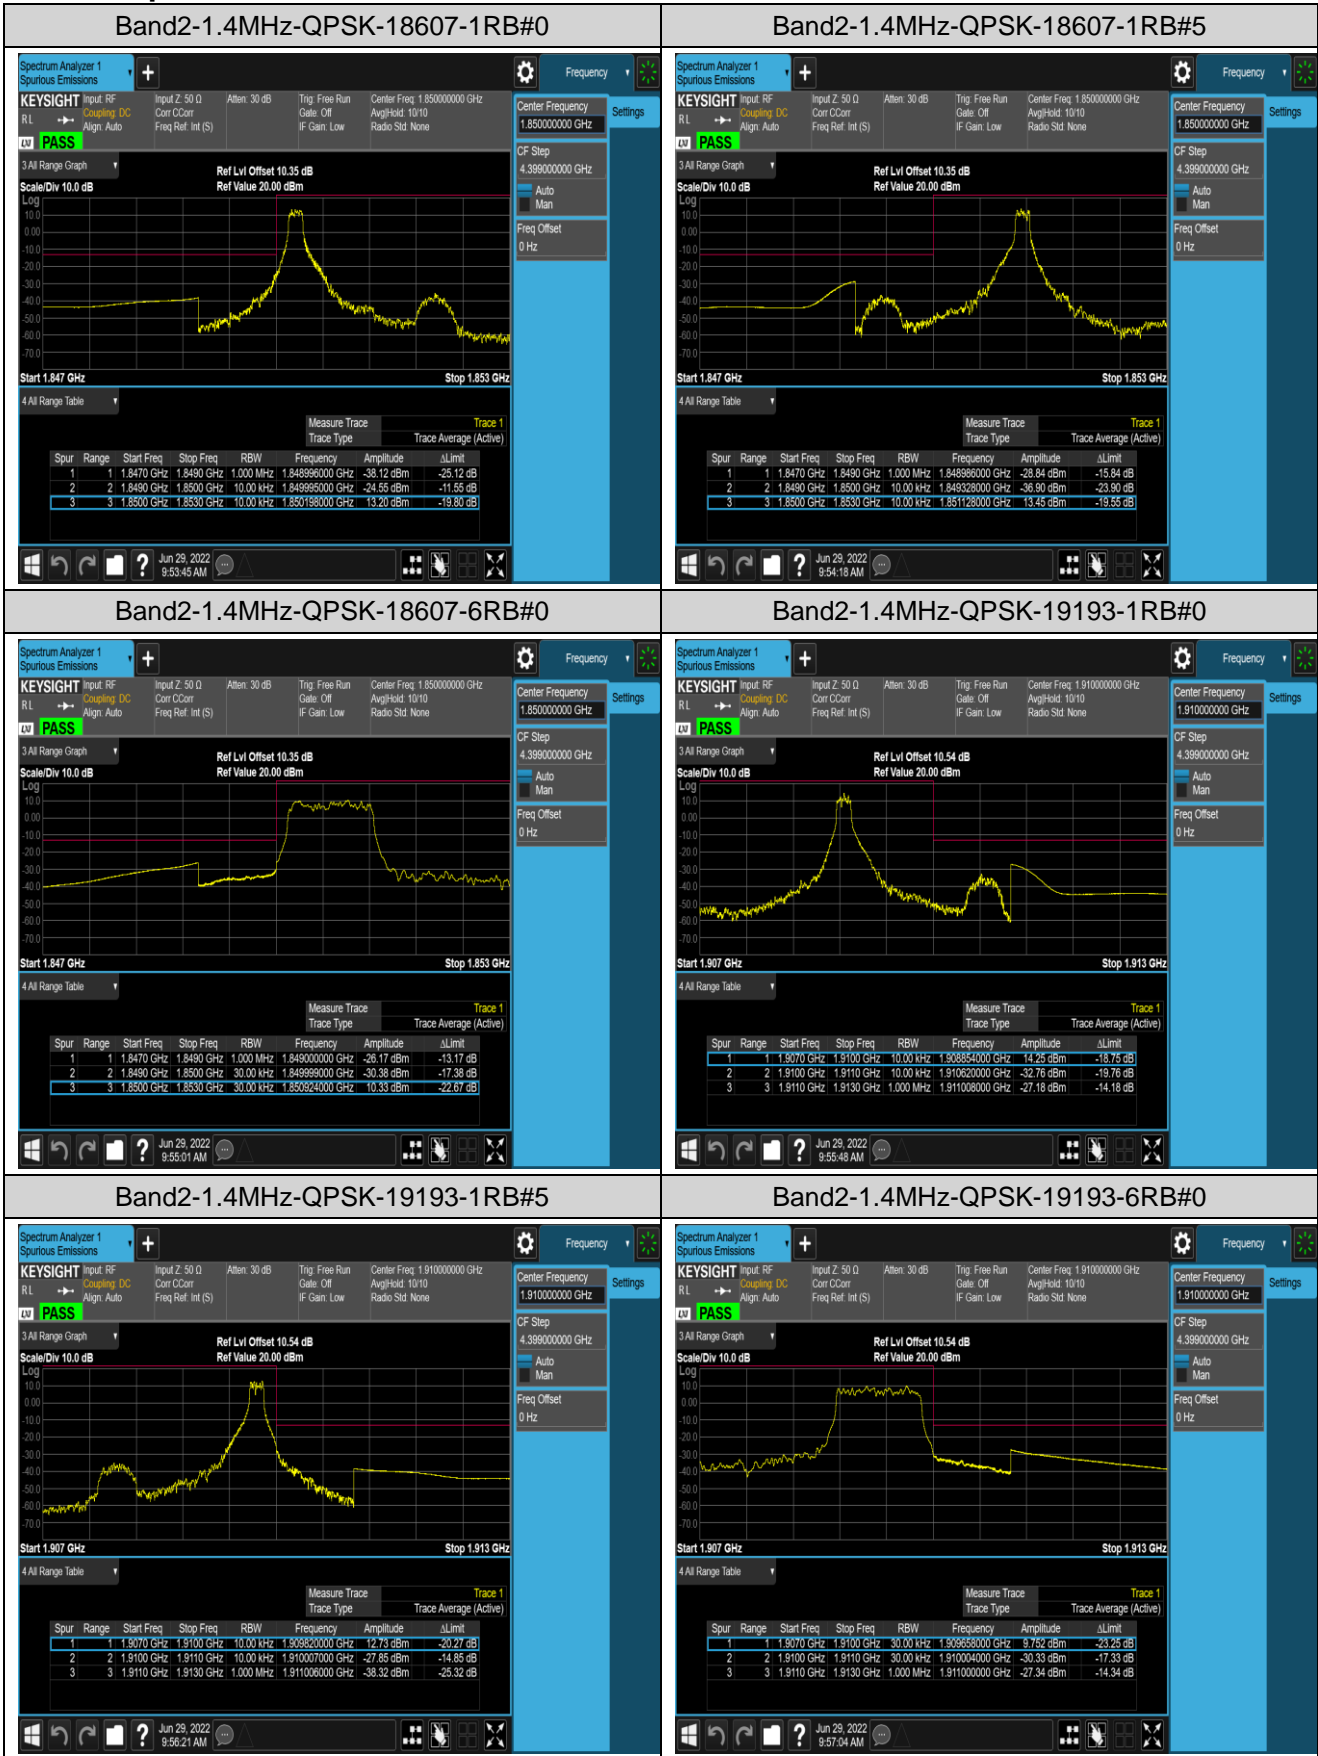

Test Graphs