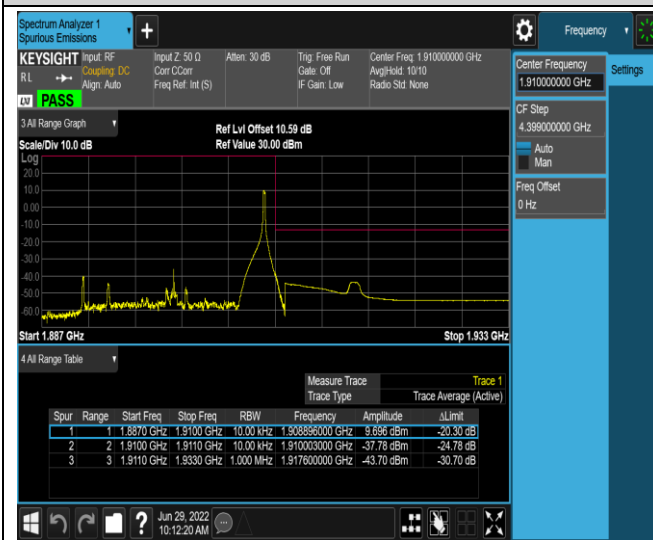

Band2-20MHz-QPSK-19100-1RB#99

Band2-20MHz-QPSK-19100-100RB#0

Band2-20MHz-16QAM-18700-1RB#99