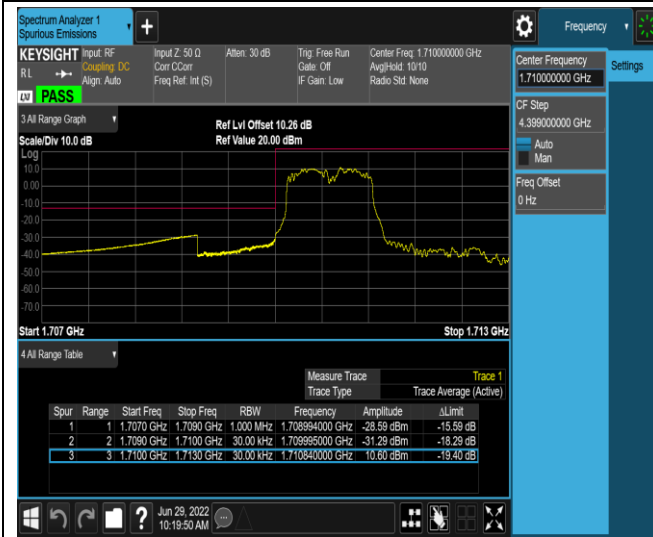

Remark: All bandwidth and all modulation had been tested, but only the worst case data displayed in this report.

Test Graphs

Band2-20MHz-QPSK-18700-100RB#0

Band2-20MHz-QPSK-19100-1RB#0

Band2-20MHz-QPSK-19100-1RB#99

Band2-20MHz-QPSK-19100-100RB#0

Band2-20MHz-16QAM-18700-1RB#0

Band2-20MHz-16QAM-18700-1RB#99

Band2-20MHz-16QAM-18700-100RB#0

Band2-20MHz-16QAM-19100-1RB#0

Band2-20MHz-16QAM-19100-1RB#99

Band2-20MHz-16QAM-19100-100RB#0

Band4-1.4MHz-QPSK-19957-1RB#0

Band4-1.4MHz-QPSK-19957-1RB#5

Band4-1.4MHz-QPSK-19957-6RB#0

Band4-1.4MHz-QPSK-20393-1RB#0

Band4-1.4MHz-QPSK-20393-1RB#5

Band4-1.4MHz-QPSK-20393-6RB#0

Band4-1.4MHz-16QAM-19957-1RB#0