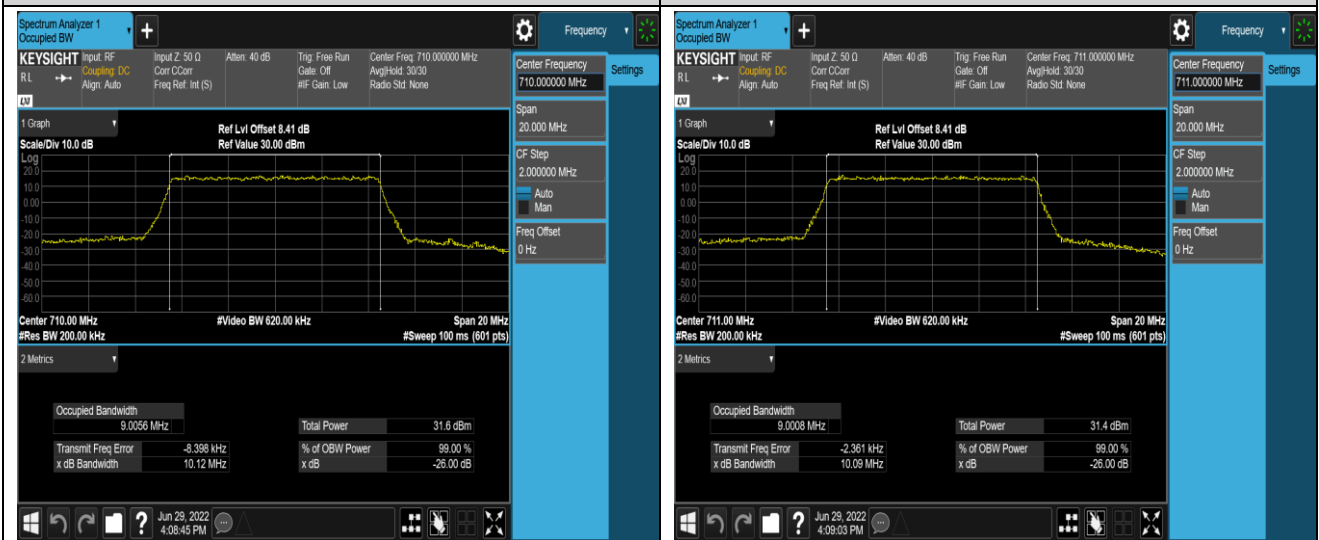

Band17-10MHz-QPSK-23800-50RB#0

Band17-10MHz-16QAM-23780-50RB#0

Band17-10MHz-16QAM-23790-50RB#0

Band17-10MHz-16QAM-23800-50RB#0

Appendix D: Band Edge

Test Result (worst case)

Band	Bandwidth	Modulation	Channel	RB Config.	Result (dBm)	Verdict
Band2	1.4MHz	QPSK	18607	1RB#0	-38.12,-24.55	PASS
Band2	1.4MHz	QPSK	18607	1RB#5	-28.84,-36.90	PASS
Band2	1.4MHz	QPSK	18607	6RB#0	-26.17,-30.38	PASS
Band2	1.4MHz	QPSK	19193	1RB#0	-32.76,-27.18	PASS
Band2	1.4MHz	QPSK	19193	1RB#5	-27.85,-38.32	PASS
Band2	1.4MHz	QPSK	19193	6RB#0	-30.33,-27.34	PASS
Band2	1.4MHz	16QAM	18607	1RB#0	-38.71,-25.67	PASS
Band2	1.4MHz	16QAM	18607	1RB#5	-31.43,-38.21	PASS
Band2	1.4MHz	16QAM	18607	6RB#0	-25.86,-30.90	PASS
Band2	1.4MHz	16QAM	19193	1RB#0	-35.64,-29.90	PASS
Band2	1.4MHz	16QAM	19193	1RB#5	-26.20,-38.90	PASS
Band2	1.4MHz	16QAM	19193	6RB#0	-31.59,-26.58	PASS
Band2	20MHz	QPSK	18700	1RB#0	-44.05,-39.62	PASS
Band2	20MHz	QPSK	18700	1RB#99	-45.48,-60.38	PASS
Band2	20MHz	QPSK	18700	100RB#0	-28.73,-33.02	PASS
Band2	20MHz	QPSK	19100	1RB#0	-60.92,-48.02	PASS
Band2	20MHz	QPSK	19100	1RB#99	-37.78,-43.70	PASS
Band2	20MHz	QPSK	19100	100RB#0	-37.00,-32.67	PASS
Band2	20MHz	16QAM	18700	1RB#0	-44.15,-37.84	PASS
Band2	20MHz	16QAM	18700	1RB#99	-47.06,-61.41	PASS
Band2	20MHz	16QAM	18700	100RB#0	-29.40,-33.61	PASS
Band2	20MHz	16QAM	19100	1RB#0	-61.23,-48.09	PASS
Band2	20MHz	16QAM	19100	1RB#99	-39.63,-44.89	PASS
Band2	20MHz	16QAM	19100	100RB#0	-37.33,-33.09	PASS
Band4	1.4MHz	QPSK	19957	1RB#0	-37.76,-24.29	PASS
Band4	1.4MHz	QPSK	19957	1RB#5	-27.71,-35.11	PASS
Band4	1.4MHz	QPSK	19957	6RB#0	-28.59,-31.29	PASS
Band4	1.4MHz	QPSK	20393	1RB#0	-34.84,-27.76	PASS
Band4	1.4MHz	QPSK	20393	1RB#5	-24.95,-37.90	PASS
Band4	1.4MHz	QPSK	20393	6RB#0	-31.43,-28.83	PASS
Band4	1.4MHz	16QAM	19957	1RB#0	-38.46,-26.32	PASS
Band4	1.4MHz	16QAM	19957	1RB#5	-30.53,-36.94	PASS
Band4	1.4MHz	16QAM	19957	6RB#0	-27.85,-31.10	PASS
Band4	1.4MHz	16QAM	20393	1RB#0	-36.27,-30.83	PASS
Band4	1.4MHz	16QAM	20393	1RB#5	-26.84,-38.21	PASS
Band4	1.4MHz	16QAM	20393	6RB#0	-31.54,-27.79	PASS