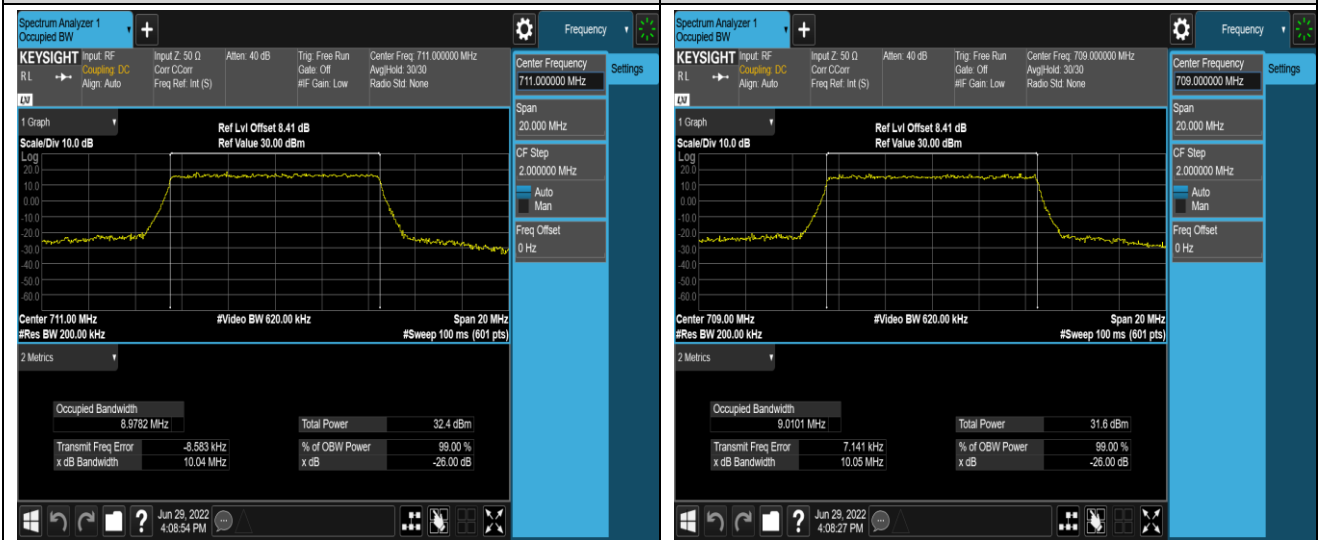

Band17-10MHz-QPSK-23800-50RB#0

Band17-10MHz-16QAM-23780-50RB#0

Band17-10MHz-16QAM-23790-50RB#0

Band17-10MHz-16QAM-23800-50RB#0

Appendix D: Band Edge

Test Result (worst case)

Band	Bandwidth	Modulation	Channel	RB Config.	Result (dBm)	Verdict
Band2	1.4MHz	QPSK	18607	1RB#0	-38.12,-24.55	PASS
Band2	1.4MHz	QPSK	18607	1RB#5	-28.84,-36.90	PASS
Band2	1.4MHz	QPSK	18607	6RB#0	-26.17,-30.38	PASS
Band2	1.4MHz	QPSK	19193	1RB#0	-32.76,-27.18	PASS
Band2	1.4MHz	QPSK	19193	1RB#5	-27.85,-38.32	PASS
Band2	1.4MHz	QPSK	19193	6RB#0	-30.33,-27.34	PASS
Band2	1.4MHz	16QAM	18607	1RB#0	-38.71,-25.67	PASS
Band2	1.4MHz	16QAM	18607	1RB#5	-31.43,-38.21	PASS
Band2	1.4MHz	16QAM	18607	6RB#0	-25.86,-30.90	PASS
Band2	1.4MHz	16QAM	19193	1RB#0	-35.64,-29.90	PASS
Band2	1.4MHz	16QAM	19193	1RB#5	-26.20,-38.90	PASS
Band2	1.4MHz	16QAM	19193	6RB#0	-31.59,-26.58	PASS
Band2	20MHz	QPSK	18700	1RB#0	-44.05,-39.62	PASS
Band2	20MHz	QPSK	18700	1RB#99	-45.48,-60.38	PASS
Band2	20MHz	QPSK	18700	100RB#0	-28.73,-33.02	PASS
Band2	20MHz	QPSK	19100	1RB#0	-60.92,-48.02	PASS
Band2	20MHz	QPSK	19100	1RB#99	-37.78,-43.70	PASS
Band2	20MHz	QPSK	19100	100RB#0	-37.00,-32.67	PASS
Band2	20MHz	16QAM	18700	1RB#0	-44.15,-37.84	PASS
Band2	20MHz	16QAM	18700	1RB#99	-47.06,-61.41	PASS
Band2	20MHz	16QAM	18700	100RB#0	-29.40,-33.61	PASS
Band2	20MHz	16QAM	19100	1RB#0	-61.23,-48.09	PASS
Band2	20MHz	16QAM	19100	1RB#99	-39.63,-44.89	PASS
Band2	20MHz	16QAM	19100	100RB#0	-37.33,-33.09	PASS
Band4	1.4MHz	QPSK	19957	1RB#0	-37.76,-24.29	PASS
Band4	1.4MHz	QPSK	19957	1RB#5	-27.71,-35.11	PASS
Band4	1.4MHz	QPSK	19957	6RB#0	-28.59,-31.29	PASS
Band4	1.4MHz	QPSK	20393	1RB#0	-34.84,-27.76	PASS
Band4	1.4MHz	QPSK	20393	1RB#5	-24.95,-37.90	PASS
Band4	1.4MHz	QPSK	20393	6RB#0	-31.43,-28.83	PASS
Band4	1.4MHz	16QAM	19957	1RB#0	-38.46,-26.32	PASS
Band4	1.4MHz	16QAM	19957	1RB#5	-30.53,-36.94	PASS
Band4	1.4MHz	16QAM	19957	6RB#0	-27.85,-31.10	PASS
Band4	1.4MHz	16QAM	20393	1RB#0	-36.27,-30.83	PASS
Band4	1.4MHz	16QAM	20393	1RB#5	-26.84,-38.21	PASS
Band4	1.4MHz	16QAM	20393	6RB#0	-31.54,-27.79	PASS