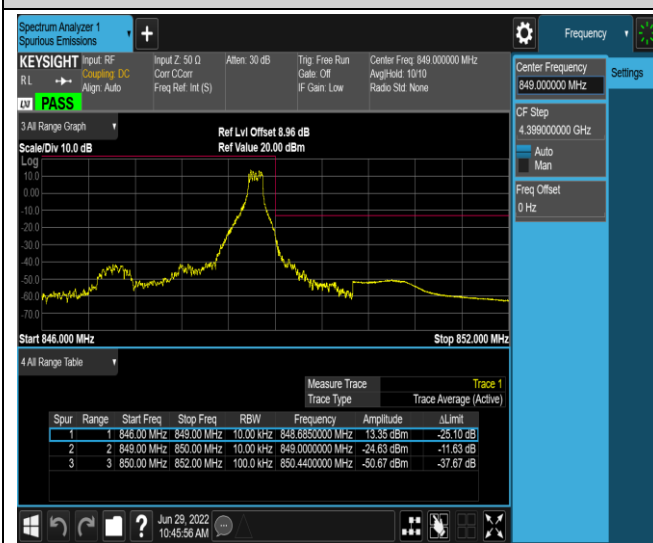

Band5-1.4MHz-16QAM-20643-1RB#5

Band5-10MHz-QPSK-20450-1RB#0