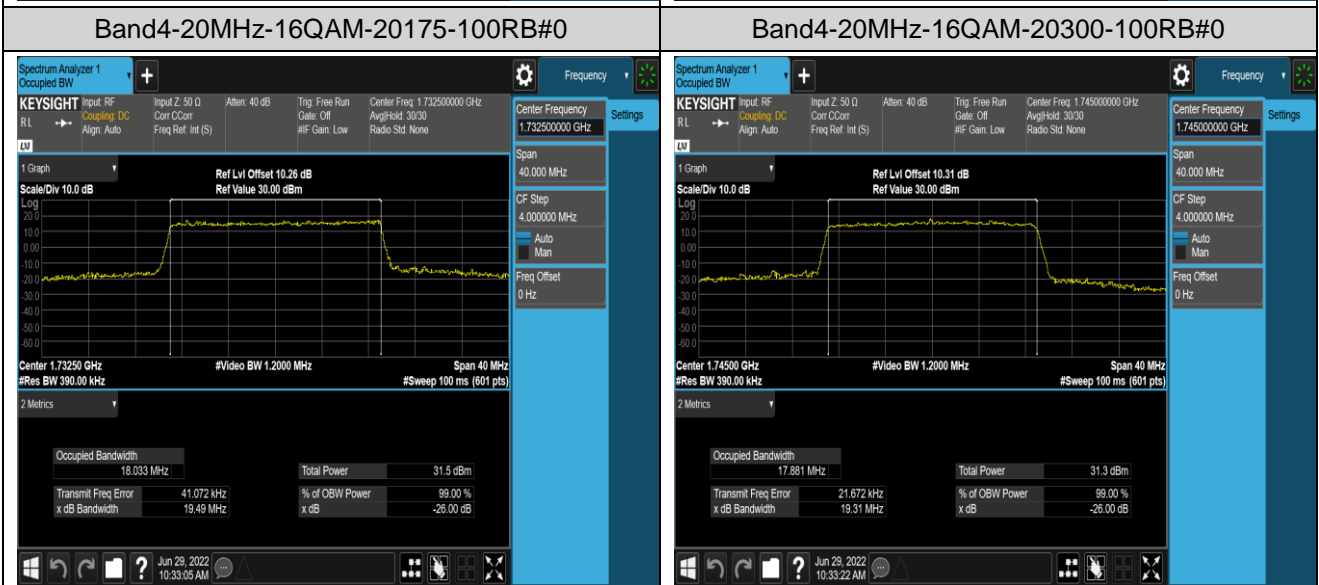

Band4-15MHz-16QAM-20025-75RB#0

Band4-15MHz-16QAM-20175-75RB#0

Band4-15MHz-16QAM-20325-75RB#0

Band4-20MHz-QPSK-20050-100RB#0

Band4-20MHz-QPSK-20175-100RB#0

Band5-3MHz-QPSK-20635-15RB#0

Band5-3MHz-16QAM-20415-15RB#0