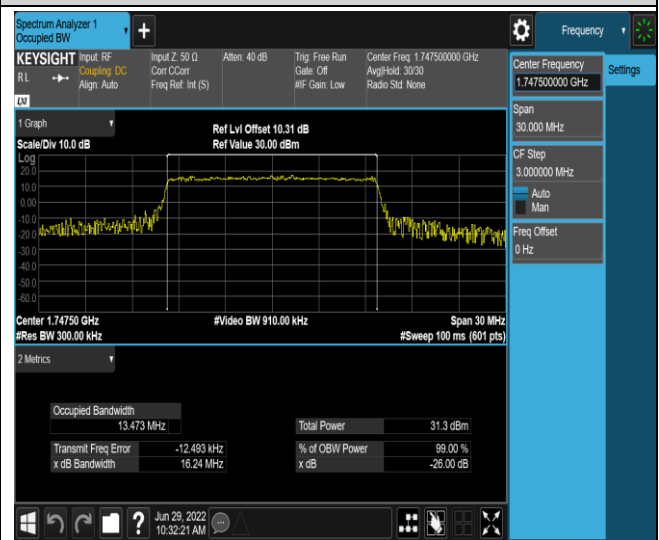

Band4-15MHz-16QAM-20325-75RB#0

Band4-20MHz-QPSK-20175-100RB#0