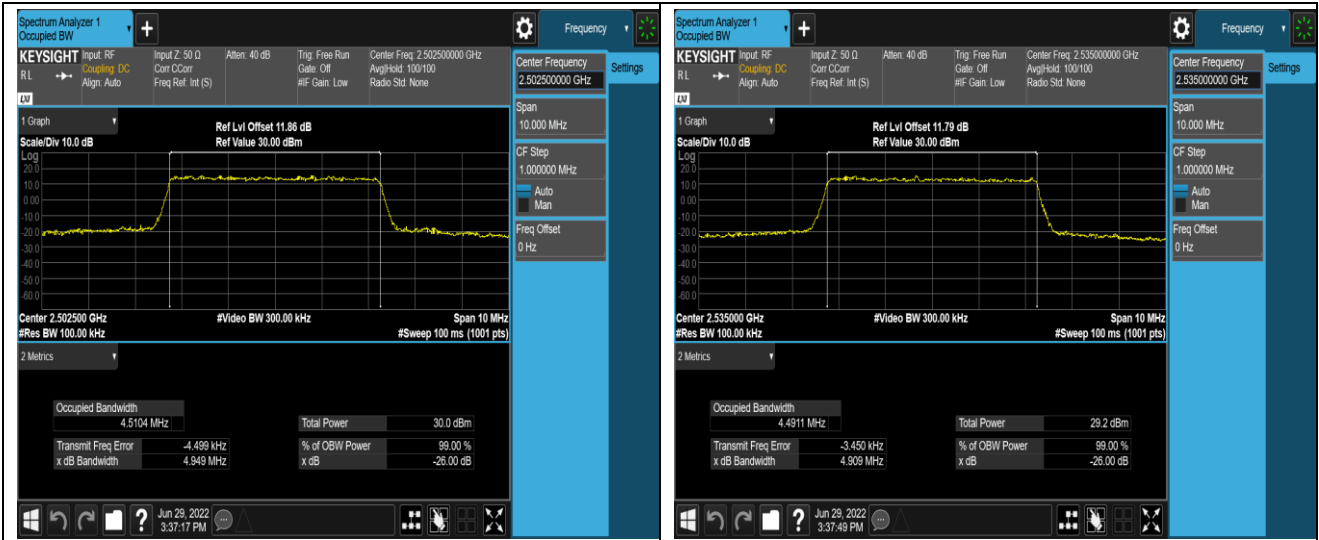

Band7-5MHz-QPSK-21425-25RB#0

Band7-5MHz-16QAM-20775-25RB#0