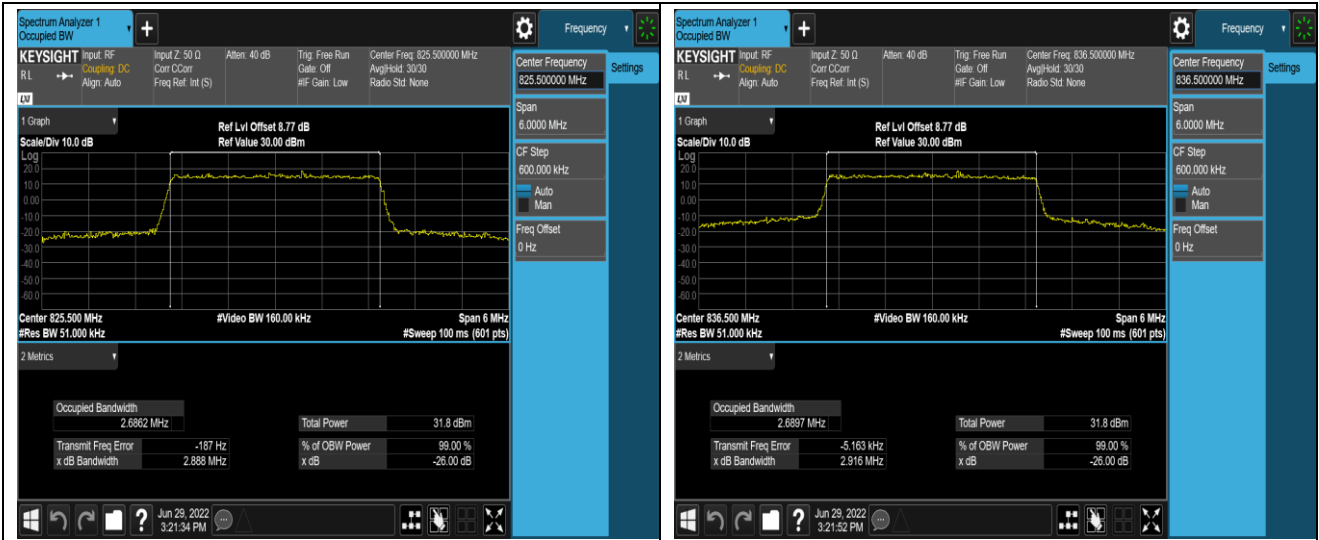

Band4-15MHz-16QAM-20025-75RB#0

Band4-15MHz-16QAM-20175-75RB#0

Band4-15MHz-16QAM-20325-75RB#0

Band4-20MHz-QPSK-20050-100RB#0

Band4-20MHz-QPSK-20175-100RB#0

Band5-3MHz-QPSK-20635-15RB#0

Band5-3MHz-16QAM-20415-15RB#0