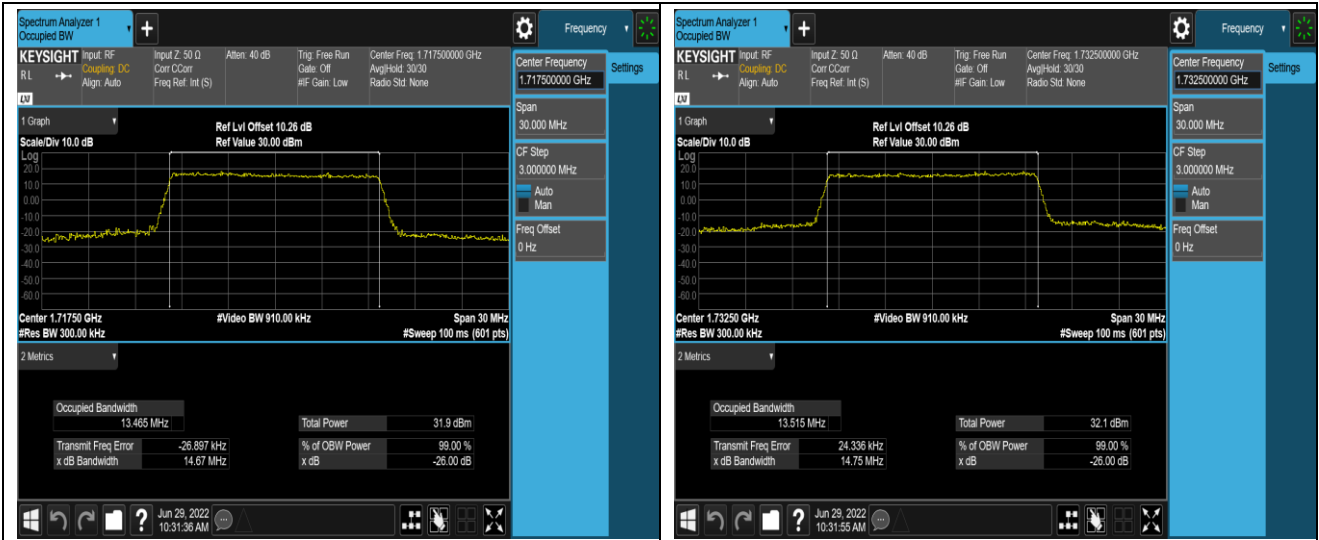

Band4-10MHz-QPSK-20350-50RB#0

Band4-10MHz-16QAM-20000-50RB#0

Band4-10MHz-16QAM-20175-50RB#0

Band4-10MHz-16QAM-20350-50RB#0

Band4-15MHz-QPSK-20025-75RB#0

Band4-15MHz-QPSK-20175-75RB#0

Band4-15MHz-QPSK-20325-75RB#0

Band4-15MHz-16QAM-20025-75RB#0

Band4-15MHz-16QAM-20175-75RB#0

Band4-15MHz-16QAM-20325-75RB#0

Band4-20MHz-QPSK-20050-100RB#0

Band4-20MHz-QPSK-20175-100RB#0

Band5-3MHz-QPSK-20635-15RB#0

Band5-3MHz-16QAM-20415-15RB#0