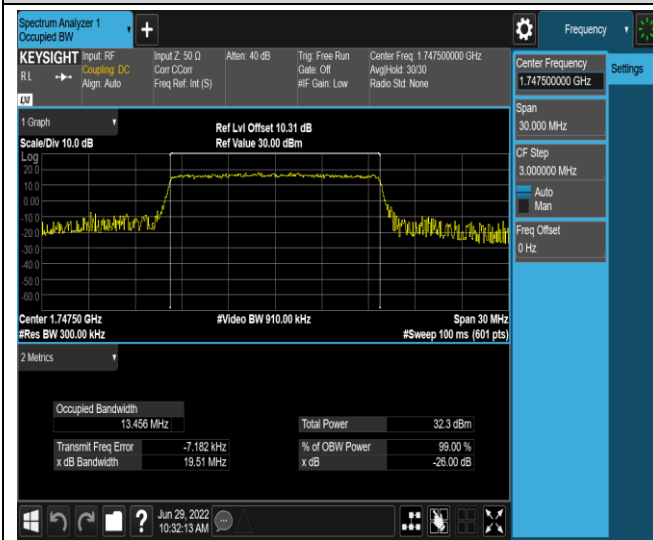

Band4-15MHz-QPSK-20325-75RB#0

Band4-15MHz-16QAM-20175-75RB#0