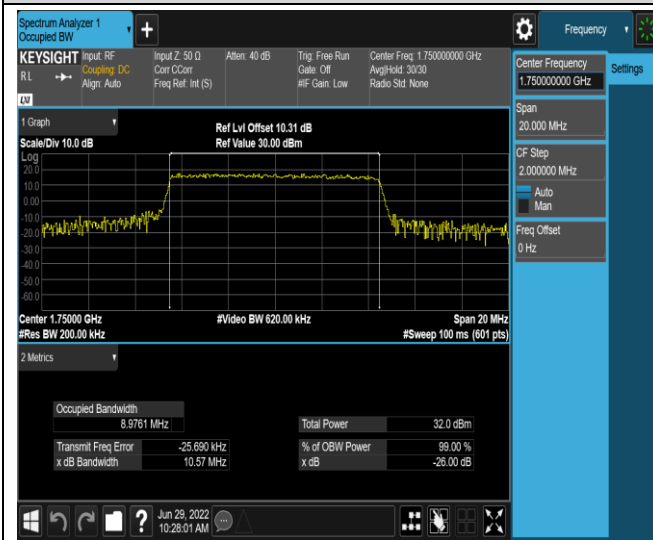

Band4-10MHz-QPSK-20350-50RB#0

Band4-10MHz-16QAM-20000-50RB#0

Band4-10MHz-16QAM-20175-50RB#0

Band4-10MHz-16QAM-20350-50RB#0

Band4-15MHz-QPSK-20025-75RB#0

Band4-15MHz-QPSK-20175-75RB#0

Band4-15MHz-QPSK-20325-75RB#0