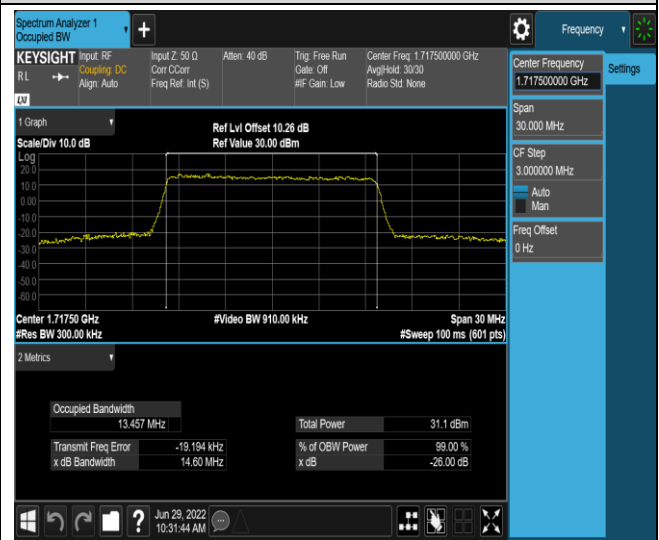

Band4-15MHz-16QAM-20025-75RB#0

Band4-15MHz-16QAM-20325-75RB#0