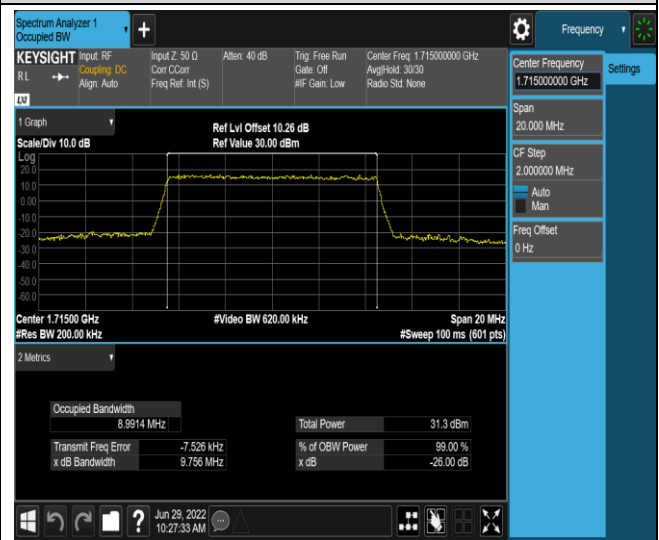

Band4-10MHz-QPSK-20350-50RB#0

Band4-10MHz-16QAM-20000-50RB#0

Band4-10MHz-16QAM-20175-50RB#0

Band4-10MHz-16QAM-20350-50RB#0

Band4-15MHz-QPSK-20025-75RB#0

Band4-15MHz-QPSK-20175-75RB#0

Band4-15MHz-QPSK-20325-75RB#0