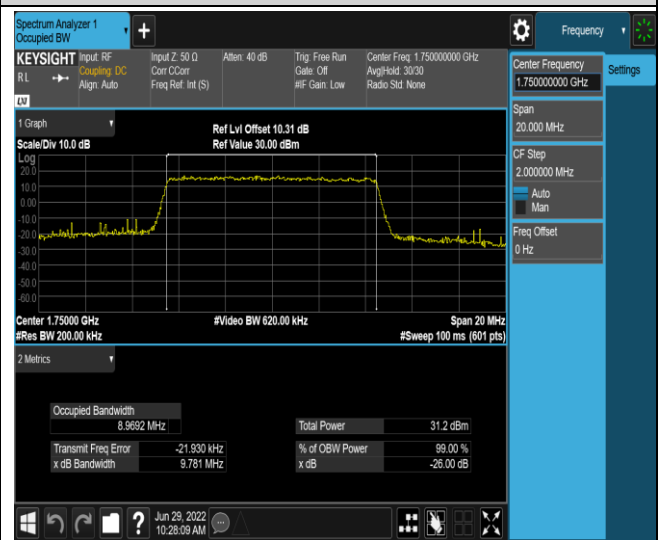

Band4-10MHz-QPSK-20350-50RB#0

Band4-10MHz-16QAM-20000-50RB#0

Band4-10MHz-16QAM-20175-50RB#0

Band4-10MHz-16QAM-20350-50RB#0

Band4-15MHz-QPSK-20025-75RB#0

Band4-15MHz-QPSK-20175-75RB#0

Band4-15MHz-QPSK-20325-75RB#0

Band4-15MHz-16QAM-20025-75RB#0

Band4-15MHz-16QAM-20175-75RB#0

Band4-15MHz-16QAM-20325-75RB#0

Band4-20MHz-QPSK-20050-100RB#0

Band4-20MHz-QPSK-20175-100RB#0

Band5-3MHz-QPSK-20635-15RB#0

Band5-3MHz-16QAM-20415-15RB#0