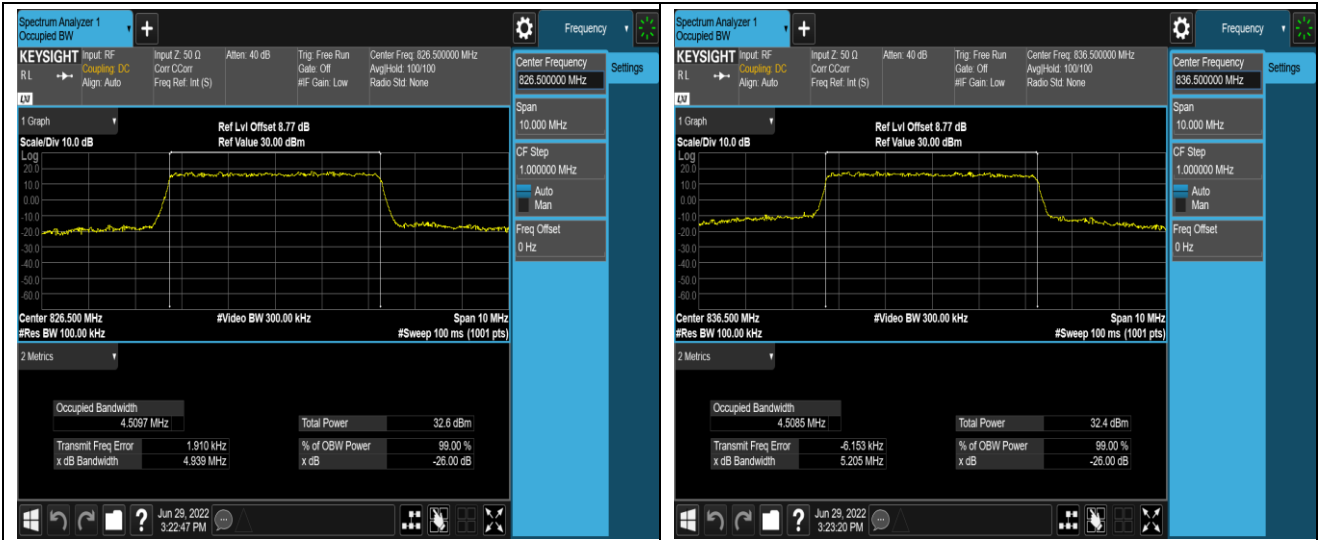

Band5-5MHz-QPSK-20425-25RB#0

Band5-5MHz-QPSK-20525-25RB#0

Band5-5MHz-QPSK-20625-25RB#0

Band5-5MHz-16QAM-20425-25RB#0