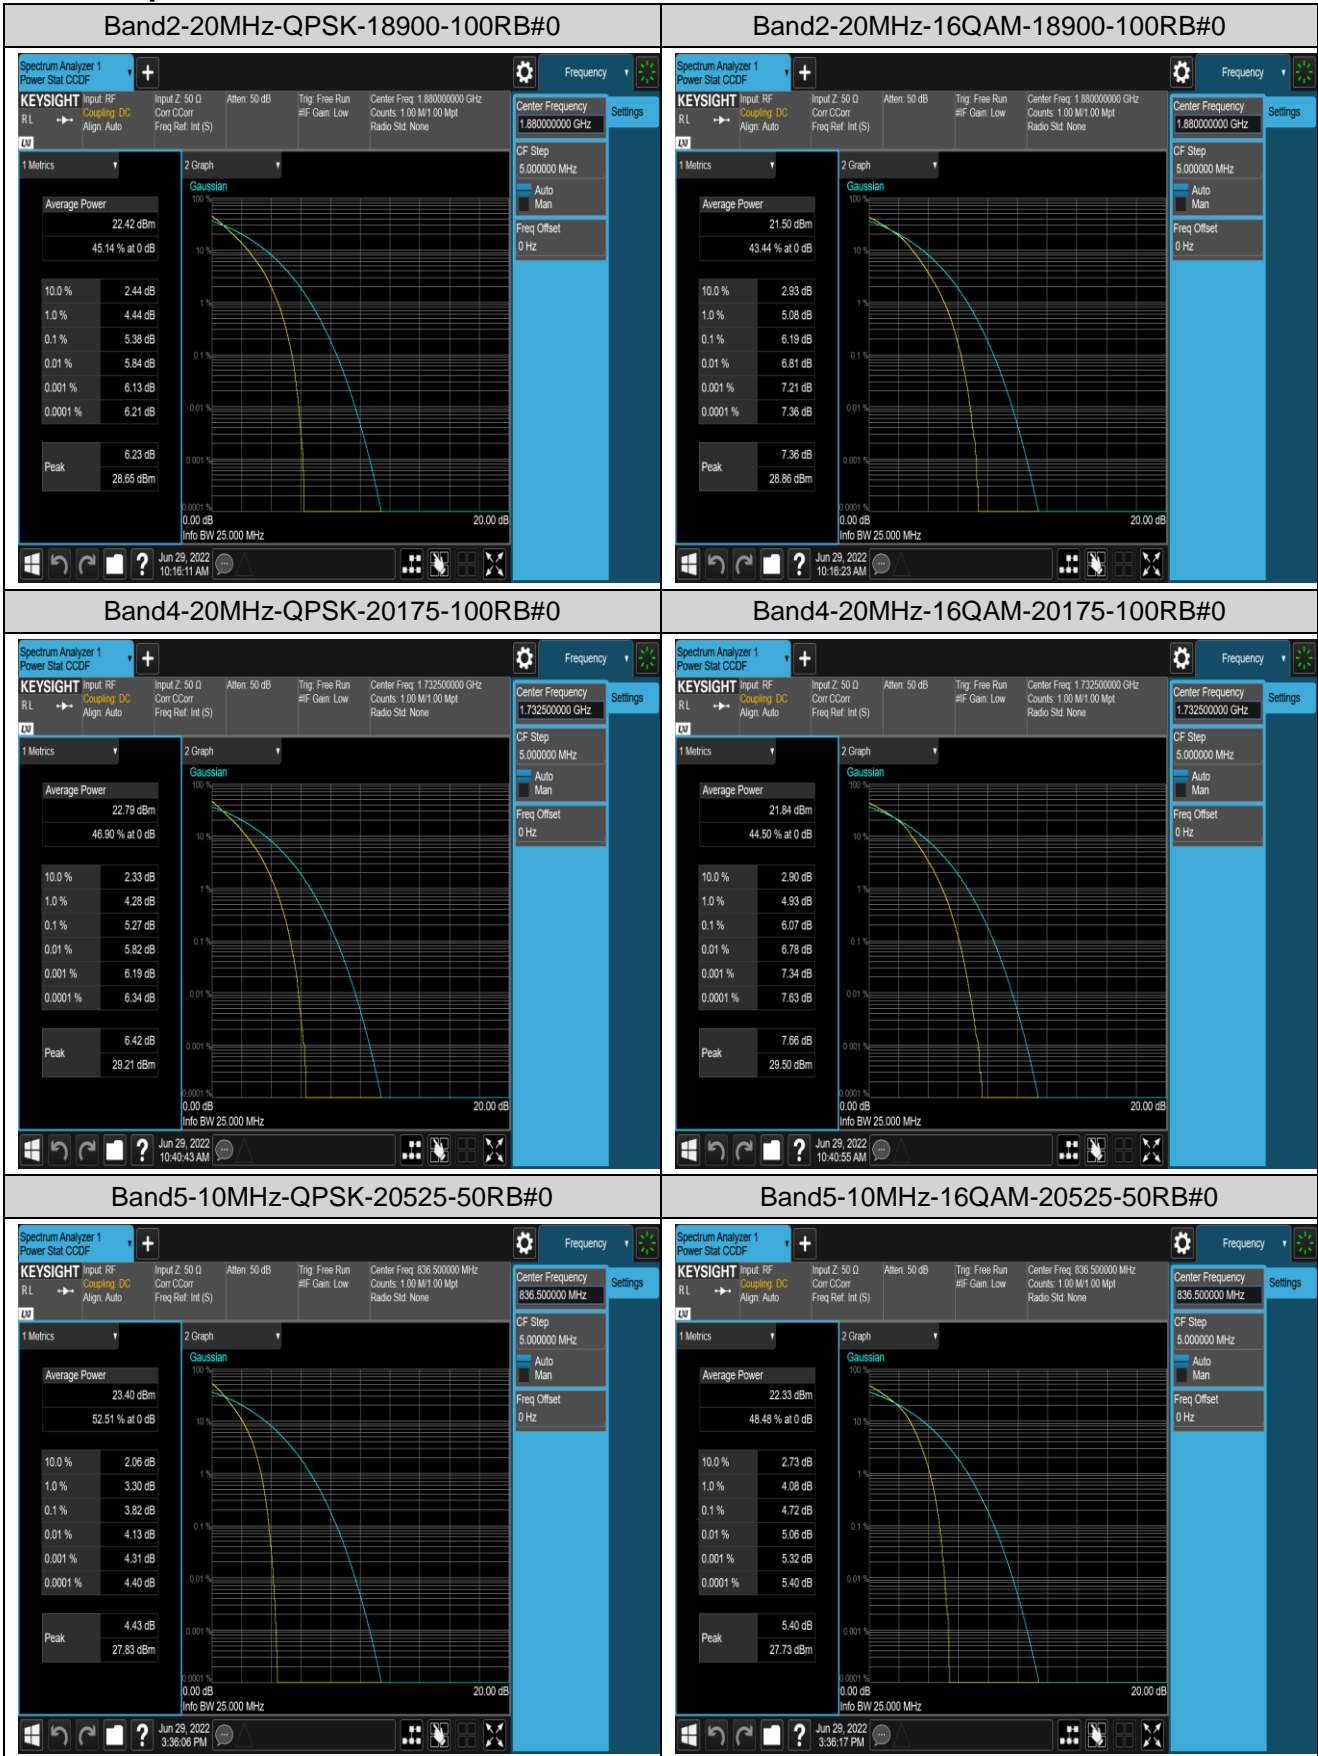

Test Graphs