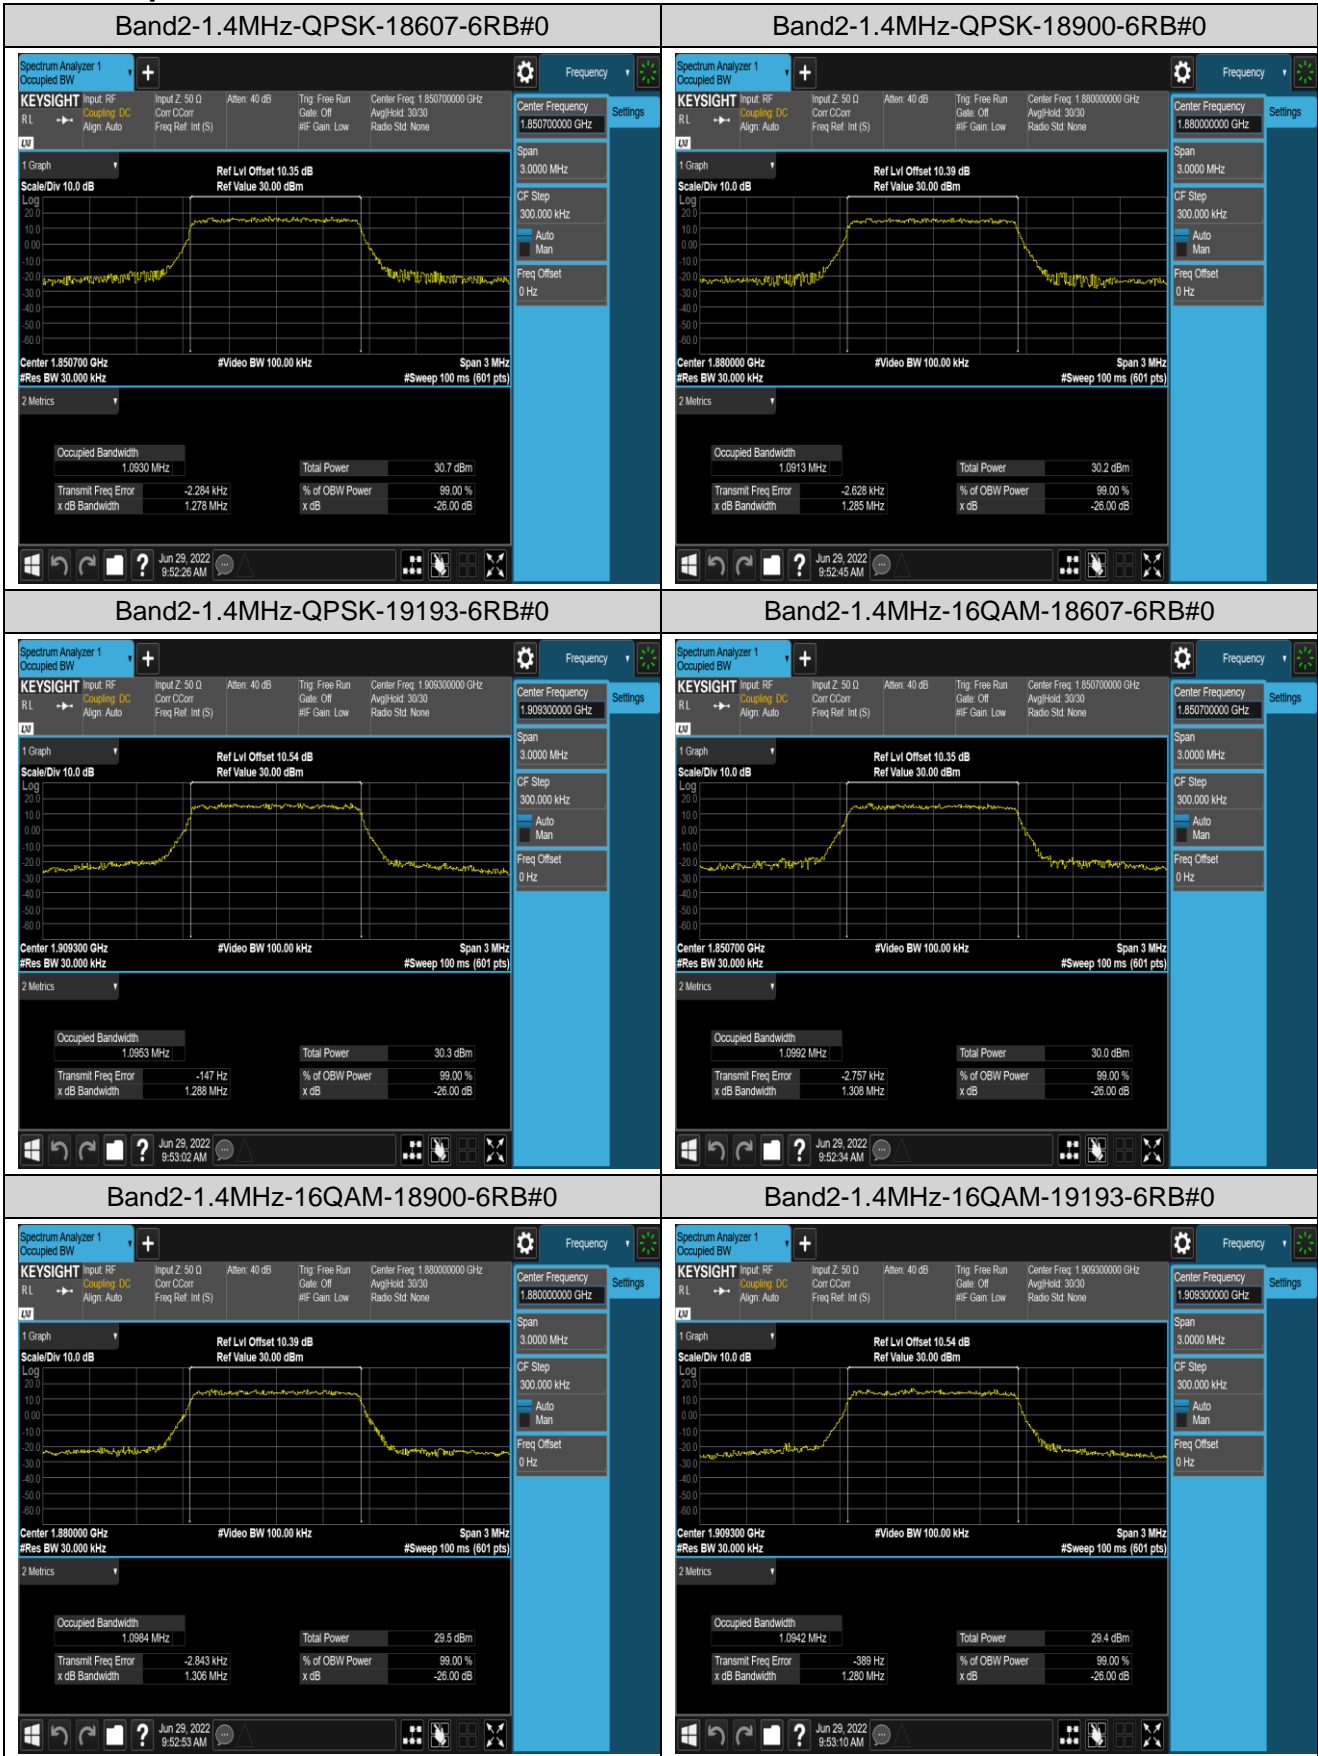

Test Graphs