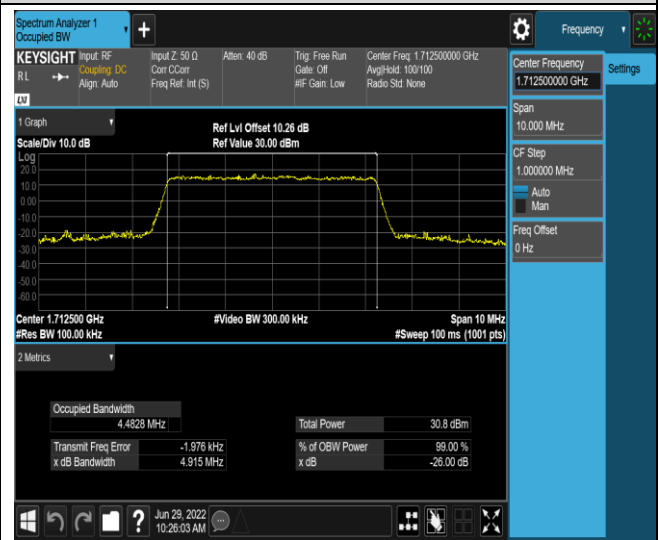

Band4-5MHz-16QAM-19975-25RB#0

Band4-5MHz-16QAM-20375-25RB#0