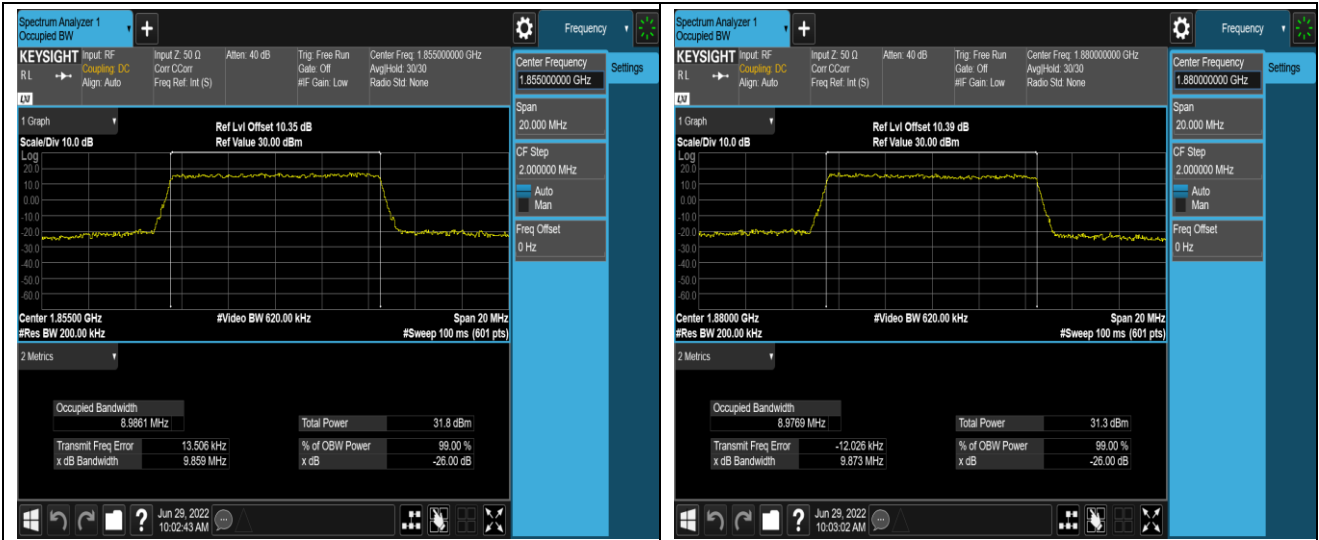

Band2-10MHz-QPSK-19150-50RB#0

Band2-10MHz-16QAM-18650-50RB#0