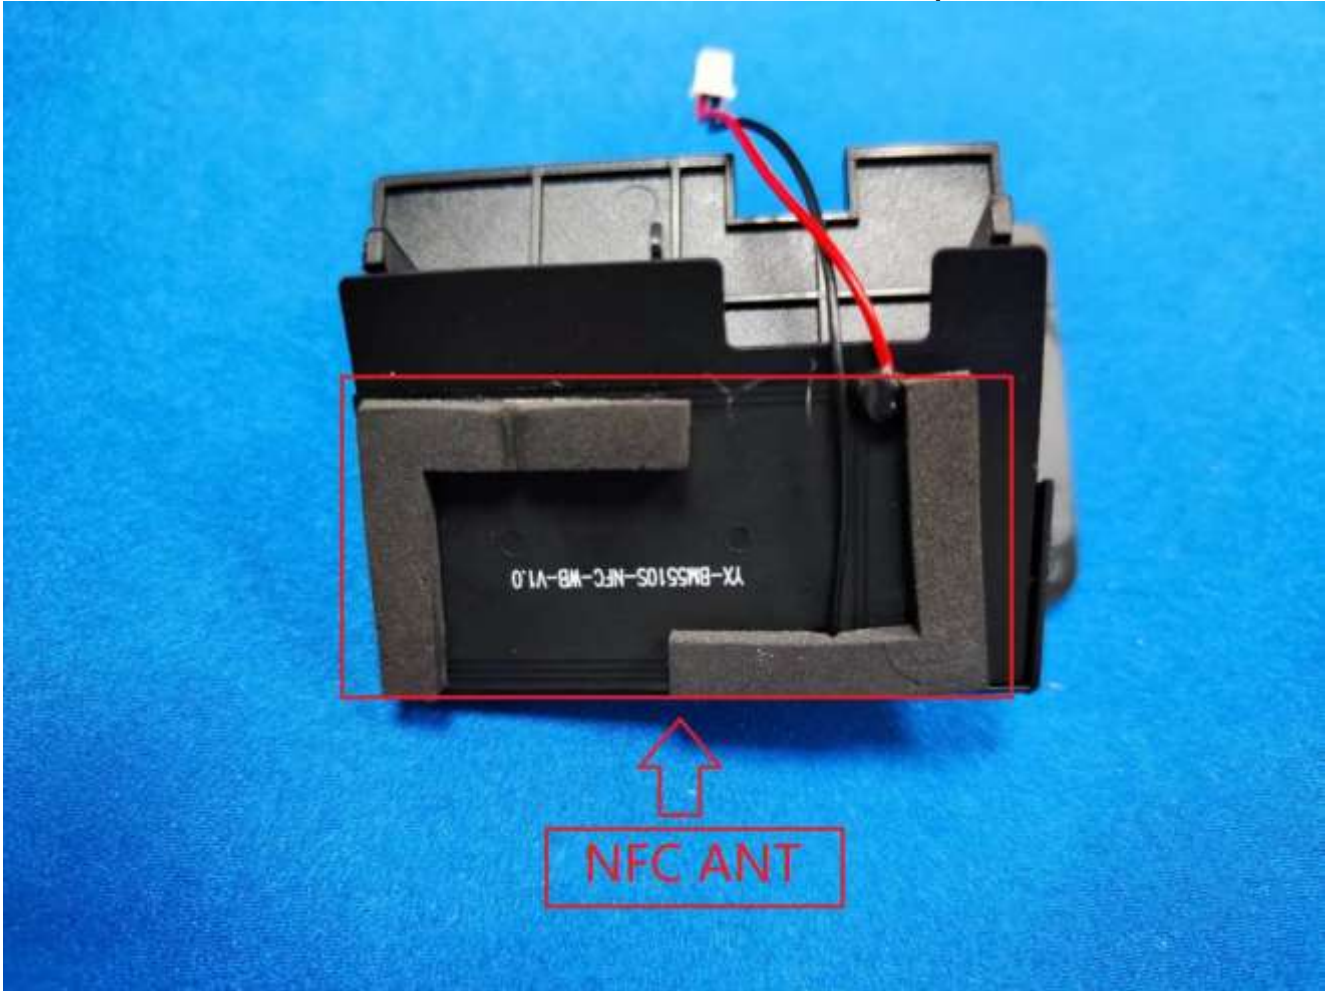

EUT Photos (Model:BM5510)

EUT Antenna Locations

SAR TestSetup Photos

Head

Right Cheek

Right Tilted

Left Cheek

Left Tilted

Body

Front side (10mm)

Back side(10mm)

Left side(10mm)

Right side(10mm)

Top side(10mm)