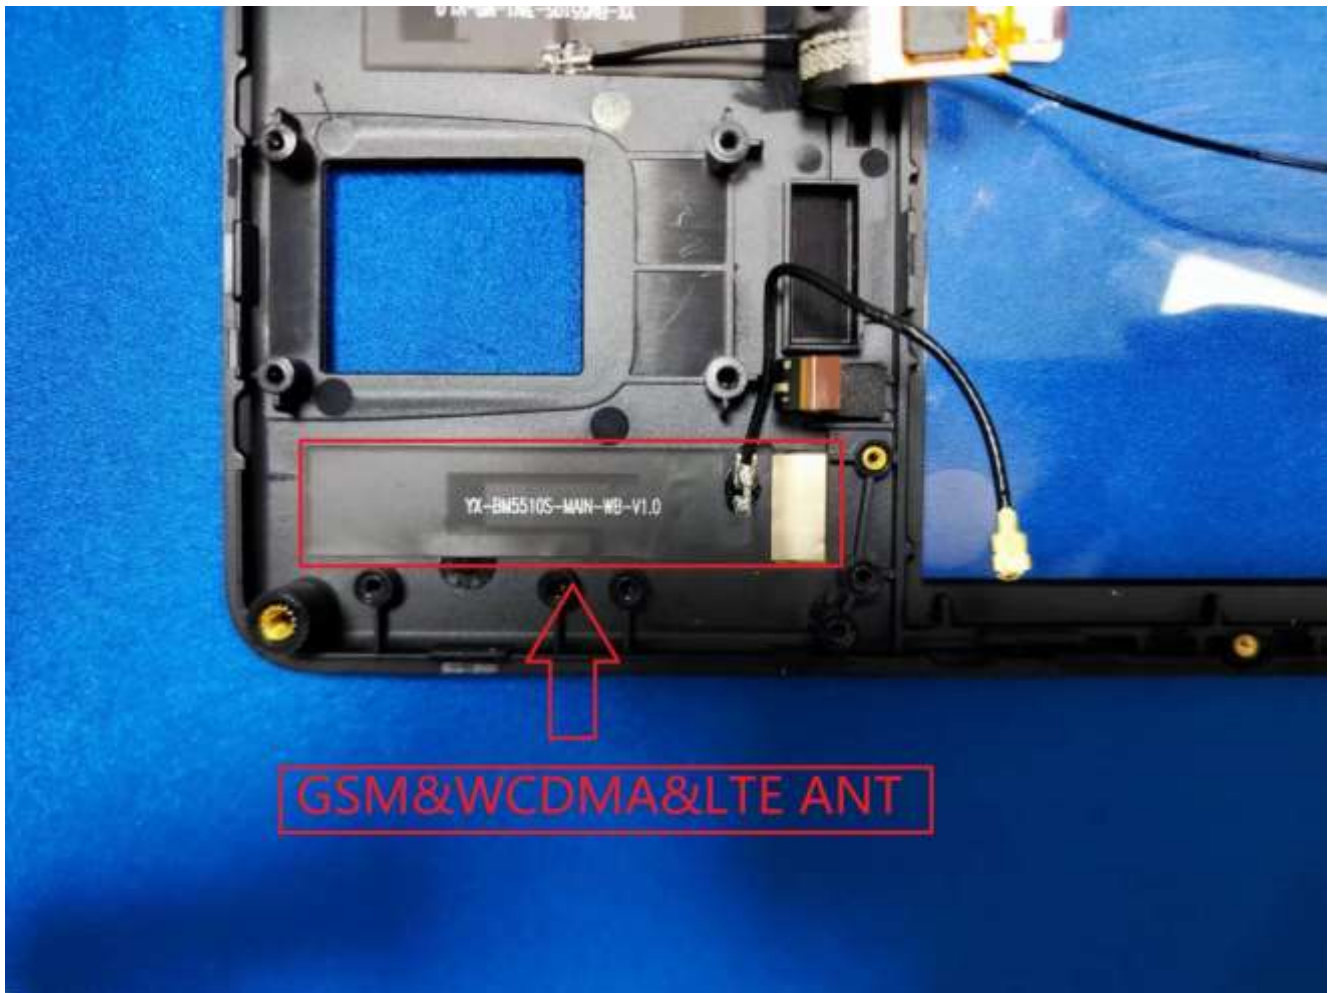

EUT Photos (Model:BM5510)

EUT Antenna Locations

SAR TestSetup Photos

Head

Right Cheek

Right Tilted

Left Cheek

Left Tilted

Body

Front side (10mm)

Back side(10mm)

Left side(10mm)

Right side(10mm)

Top side(10mm)