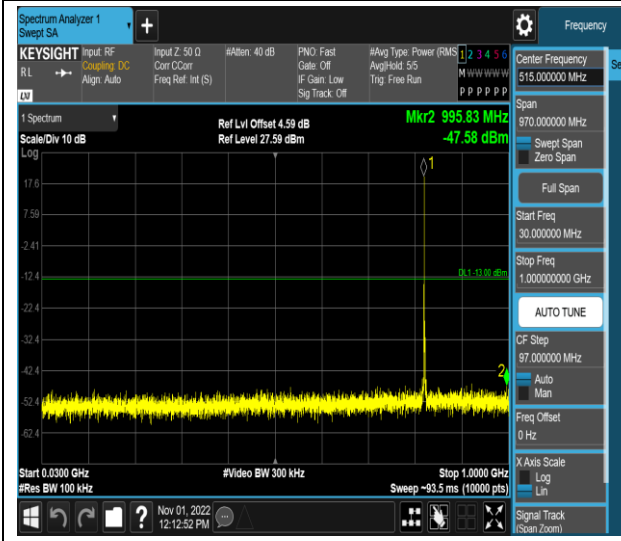

Band5-1.4MHz-QPSK-20407-1RB#0-Range1:30~1000MHz