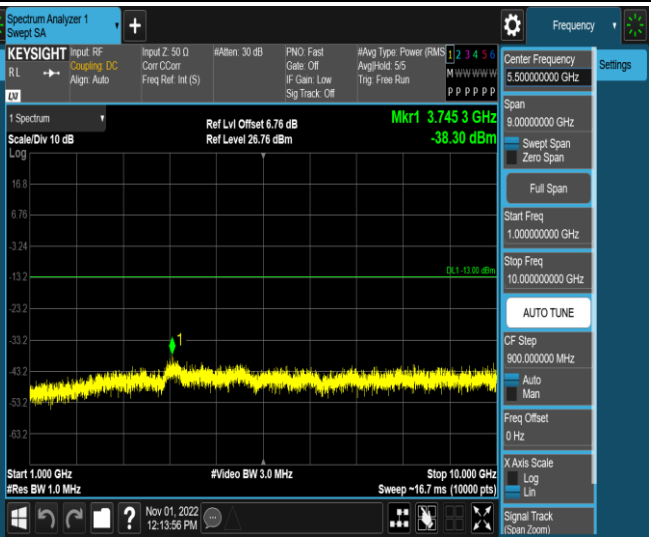

Band5-1.4MHz-QPSK-20407-1RB#0-Range2:1000~2000MHz

Band5-1.4MHz-16QAM-20525-1RB#0-Range1:30~1000MHz

Band5-1.4MHz-16QAM-20525-1RB#0-Range2:1000~10000MHz

Band5-1.4MHz-16QAM-20643-1RB#0-Range1:30~1000MHz

Band5-1.4MHz-16QAM-20643-1RB#0-Range2:1000~10000MHz