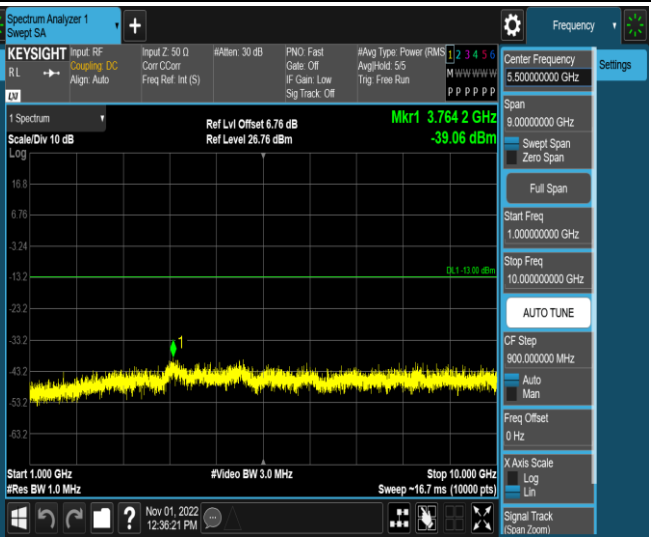

Band5-10MHz-16QAM-20450-1RB#0-Range2:1000~10000MHz

Band5-10MHz-16QAM-20525-1RB#0-Range2:1000~10000MHz