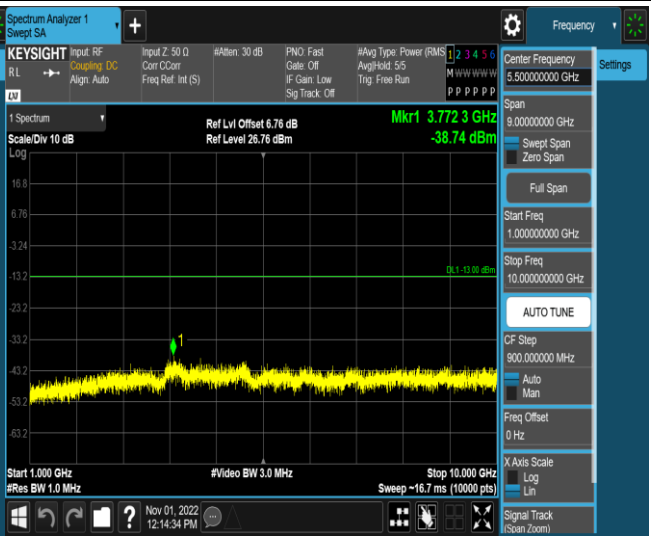

Band5-1.4MHz-QPSK-20407-1RB#0-Range2:1000~2000MHz

Band5-1.4MHz-16QAM-20525-1RB#0-Range1:30~1000MHz

Band5-1.4MHz-16QAM-20525-1RB#0-Range2:1000~10000MHz

Band5-1.4MHz-16QAM-20643-1RB#0-Range1:30~1000MHz

Band5-1.4MHz-16QAM-20643-1RB#0-Range2:1000~10000MHz