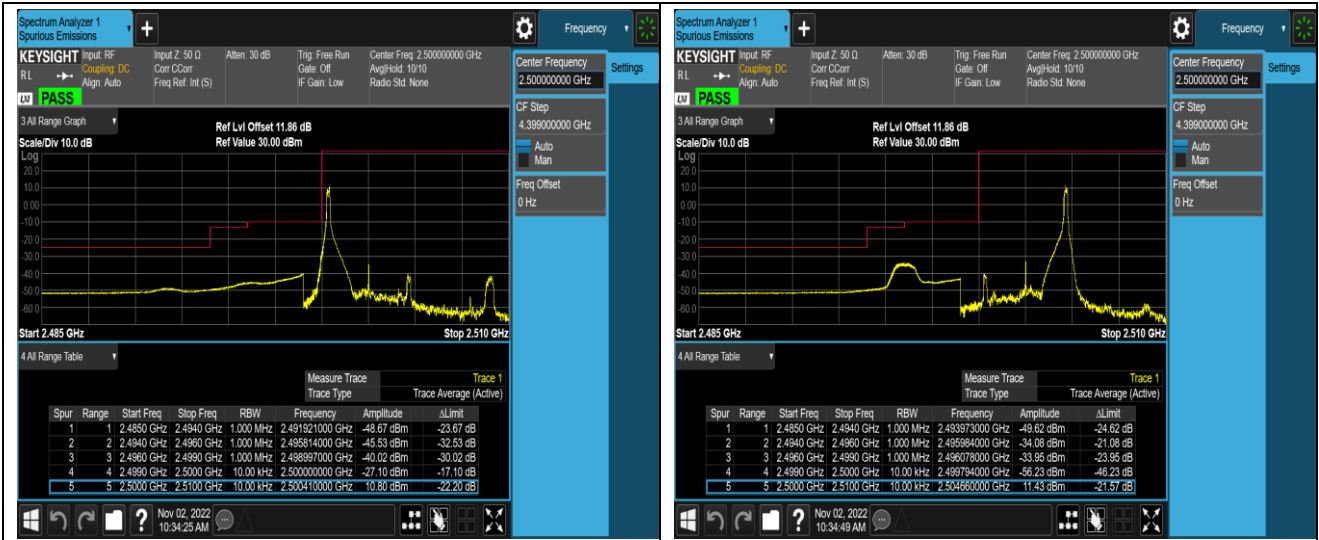

Band7-5MHz-16QAM-20775-1RB#0

Band7-5MHz-16QAM-20775-1RB#24