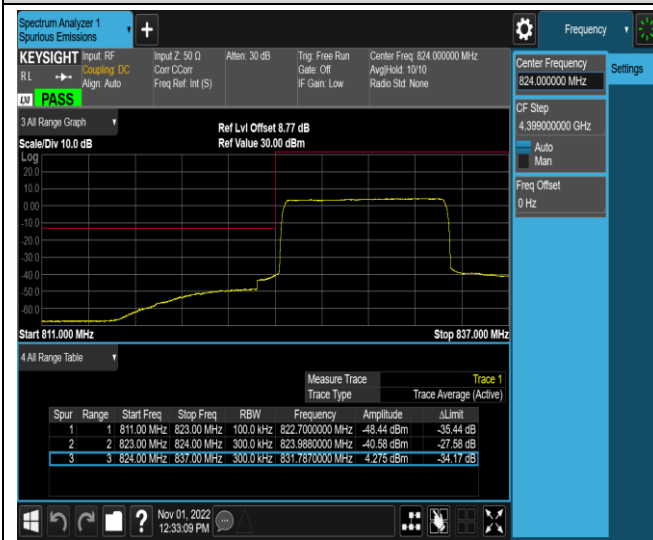

Band5-10MHz-16QAM-20450-50RB#0

Band5-10MHz-16QAM-20600-1RB#0

Band5-10MHz-16QAM-20600-1RB#49

Band5-10MHz-16QAM-20600-50RB#0

Band7-5MHz-QPSK-20775-1RB#0

Band7-5MHz-QPSK-20775-1RB#24

Band7-5MHz-QPSK-20775-25RB#0