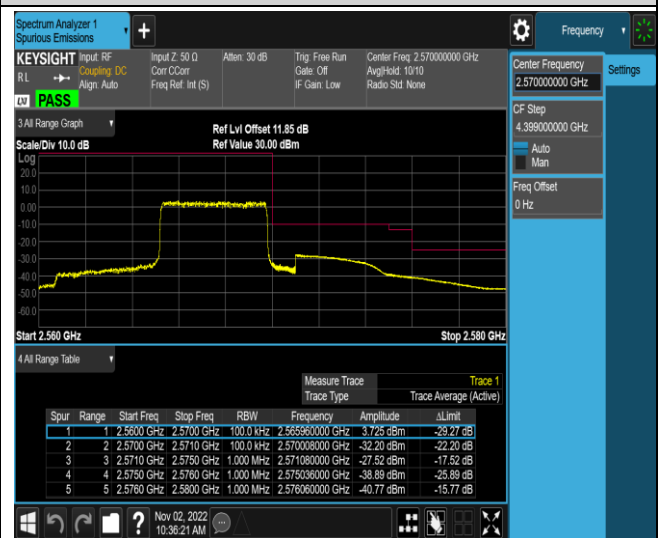

Band7-5MHz-QPSK-21425-25RB#0

Band7-5MHz-16QAM-20775-1RB#24