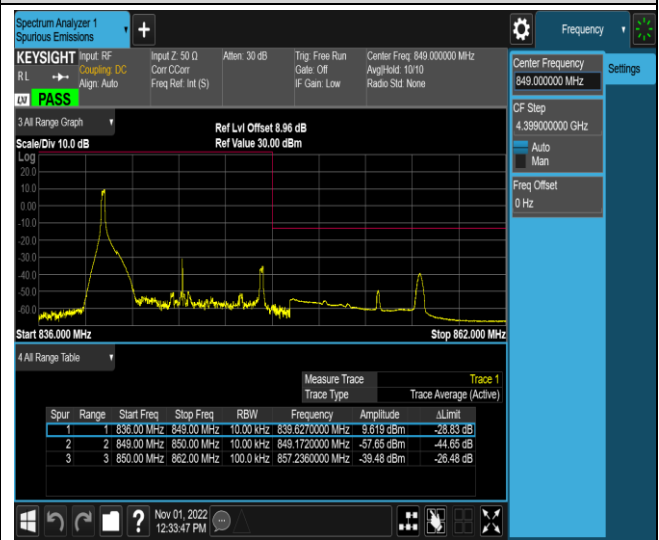

Band5-10MHz-16QAM-20450-50RB#0

Band5-10MHz-16QAM-20600-1RB#0

Band5-10MHz-16QAM-20600-1RB#49

Band5-10MHz-16QAM-20600-50RB#0

Band7-5MHz-QPSK-20775-1RB#0

Band7-5MHz-QPSK-20775-1RB#24

Band7-5MHz-QPSK-20775-25RB#0