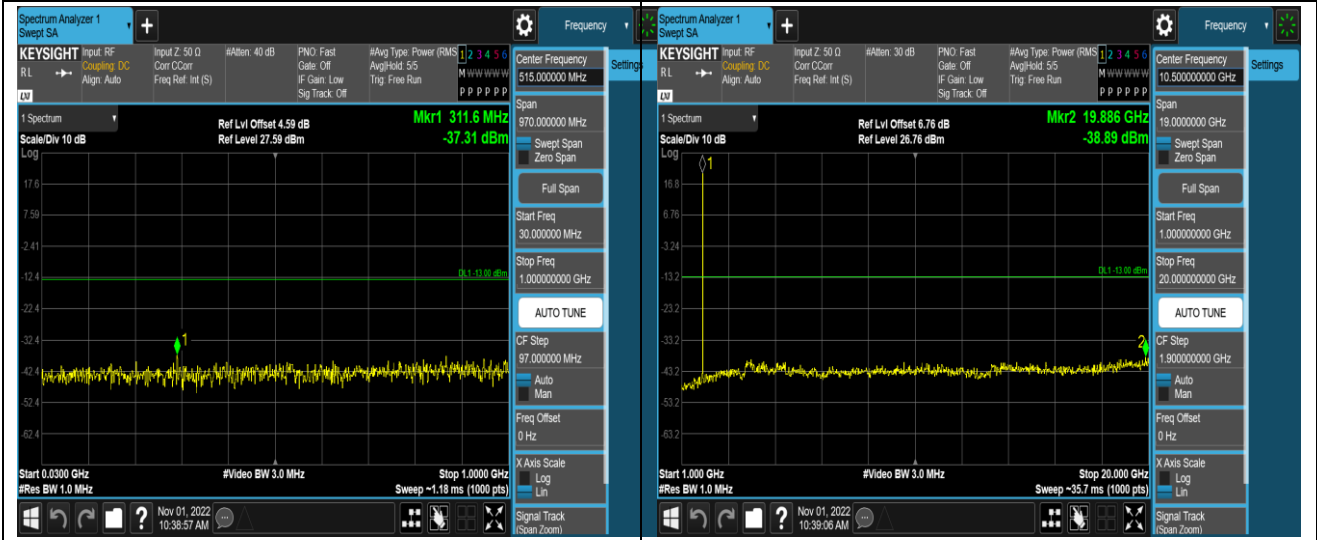

Remark: All bandwidth and all modulation had been tested, but only the worst case data displayed in this report.

Test Graphs

Band2-1.4MHz-16QAM-18607-1RB#0-Range1:30~1000MHz

Band2-1.4MHz-16QAM-18607-1RB#0-Range2:1000~20000MHz

Band2-1.4MHz-16QAM-18900-1RB#0-Range1:30~1000MHz

Band2-1.4MHz-16QAM-18900-1RB#0-Range2:1000~20000MHz