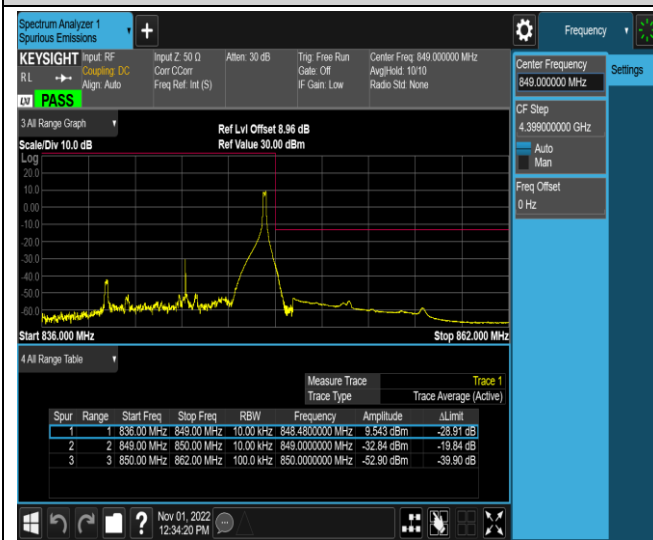

Band5-10MHz-16QAM-20450-50RB#0

Band5-10MHz-16QAM-20600-1RB#0

Band5-10MHz-16QAM-20600-1RB#49

Band5-10MHz-16QAM-20600-50RB#0

Band7-5MHz-QPSK-20775-1RB#0

Band7-5MHz-QPSK-20775-1RB#24

Band7-5MHz-QPSK-20775-25RB#0