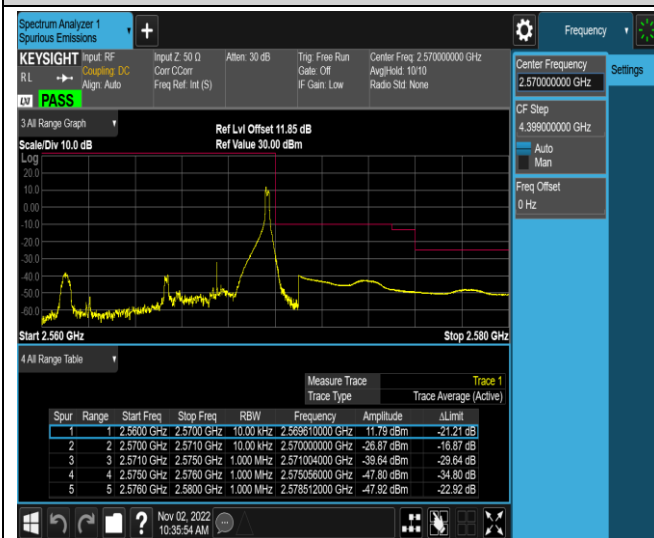

Band7-5MHz-QPSK-21425-1RB#24

Band7-5MHz-16QAM-20775-1RB#0