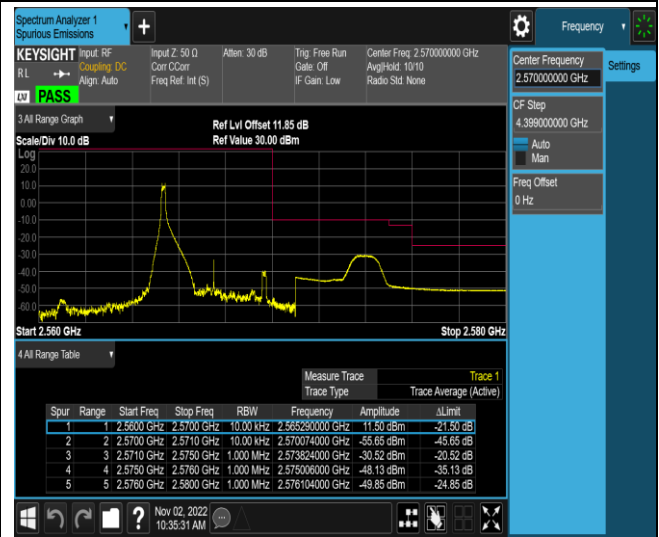

Band7-5MHz-QPSK-21425-1RB#0

Band7-5MHz-QPSK-21425-25RB#0