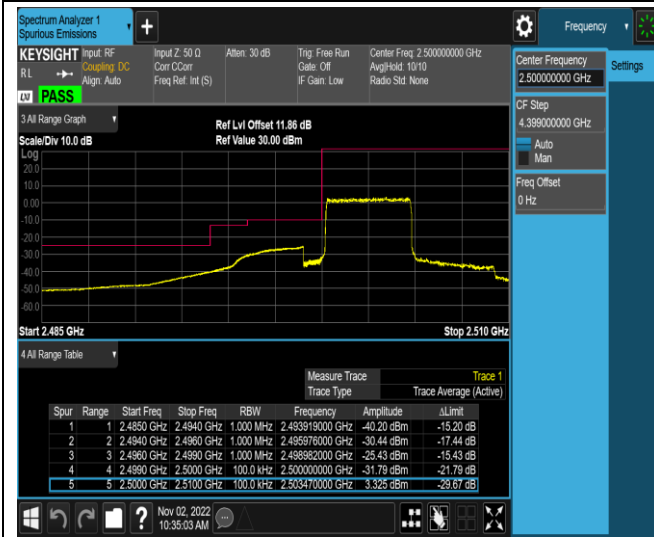

Band7-5MHz-QPSK-20775-25RB#0

Band7-5MHz-QPSK-21425-1RB#24