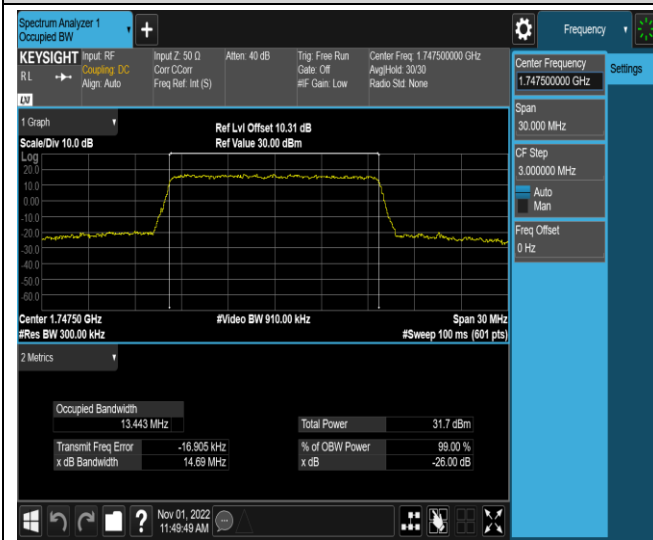

Band4-15MHz-QPSK-20325-75RB#0

Band4-15MHz-16QAM-20175-75RB#0