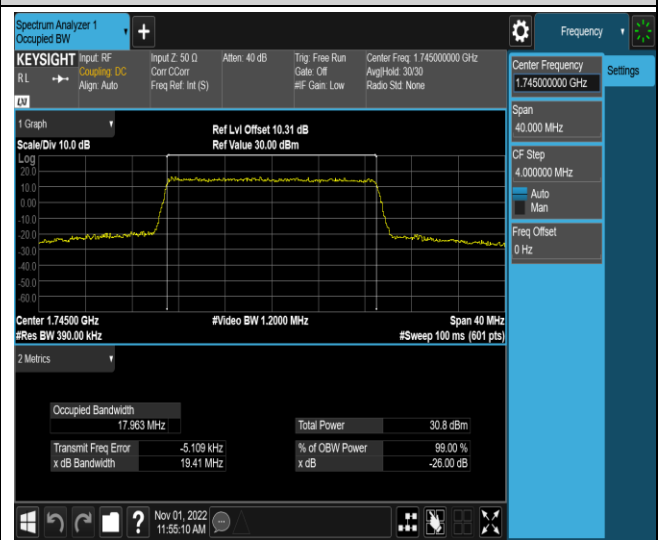

Band4-20MHz-16QAM-20300-100RB#0

Band5-1.4MHz-QPSK-20525-6RB#0