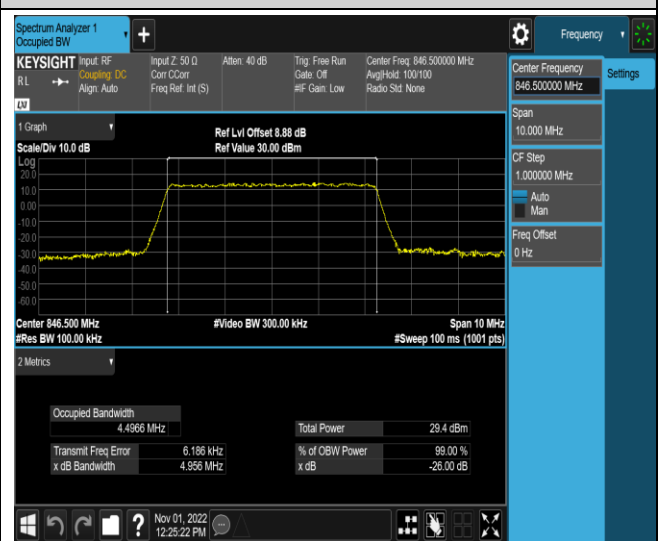

Band5-5MHz-16QAM-20625-25RB#0

Band5-10MHz-QPSK-20525-50RB#0