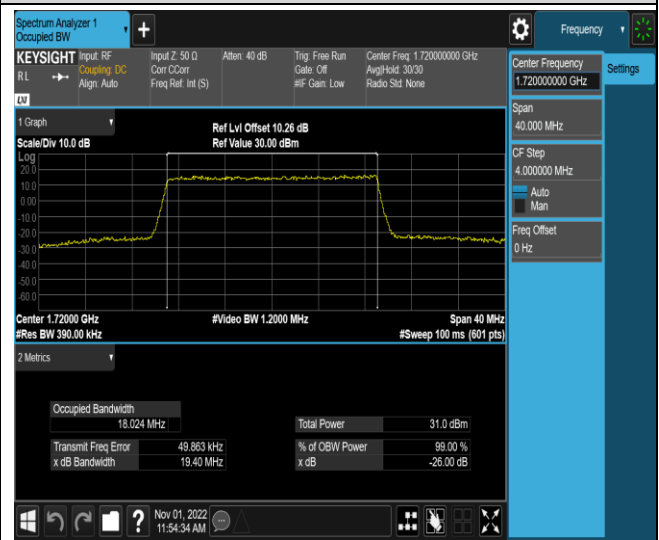

Band4-15MHz-16QAM-20025-75RB#0

Band4-15MHz-16QAM-20175-75RB#0

Band4-15MHz-16QAM-20325-75RB#0

Band4-20MHz-QPSK-20050-100RB#0

Band4-20MHz-QPSK-20175-100RB#0

Band4-20MHz-QPSK-20300-100RB#0

Band4-20MHz-16QAM-20050-100RB#0