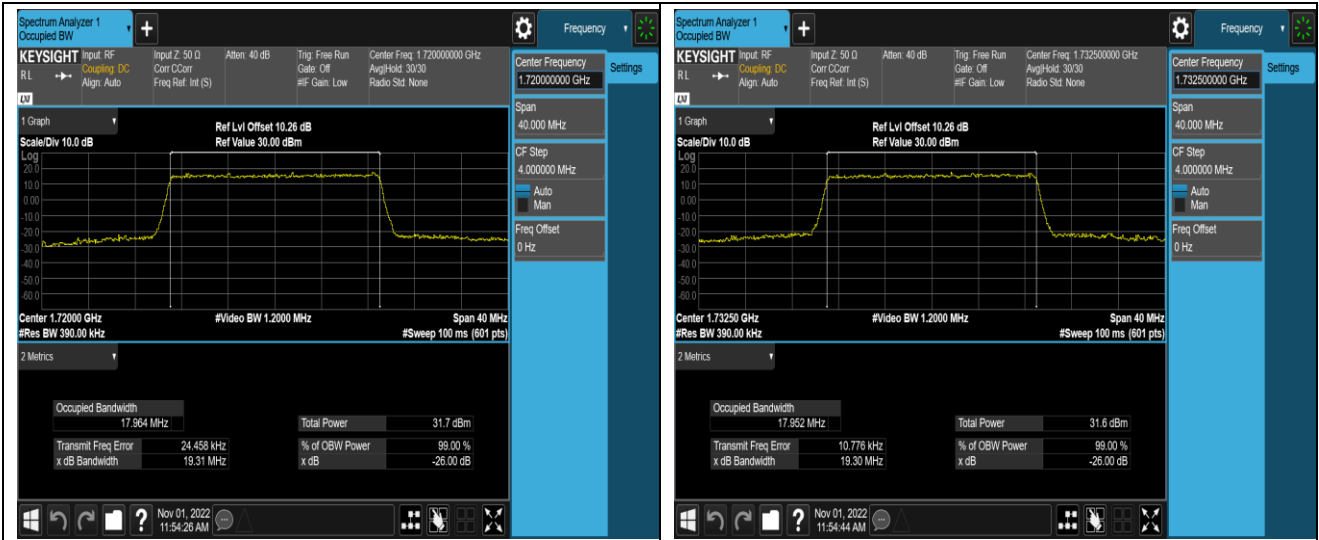

Band4-15MHz-16QAM-20025-75RB#0

Band4-15MHz-16QAM-20175-75RB#0

Band4-15MHz-16QAM-20325-75RB#0

Band4-20MHz-QPSK-20050-100RB#0

Band4-20MHz-QPSK-20175-100RB#0

Band4-20MHz-QPSK-20300-100RB#0

Band4-20MHz-16QAM-20050-100RB#0