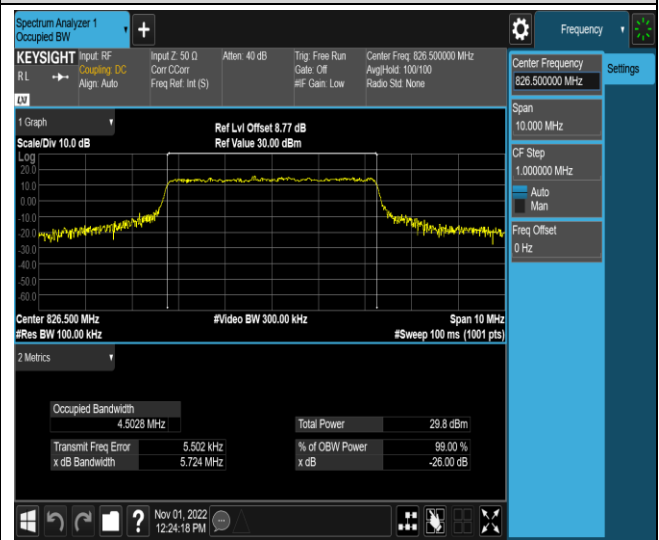

Band4-20MHz-16QAM-20175-100RB#0

Band4-20MHz-16QAM-20300-100RB#0

Band5-1.4MHz-QPSK-20407-6RB#0

Band5-1.4MHz-QPSK-20525-6RB#0

Band5-5MHz-QPSK-20625-25RB#0

Band5-5MHz-16QAM-20425-25RB#0

Band5-5MHz-16QAM-20525-25RB#0