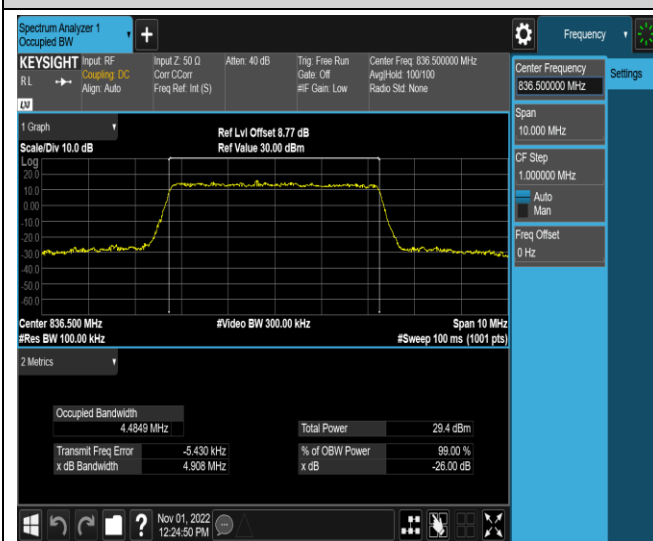

Band5-5MHz-16QAM-20525-25RB#0

Band5-10MHz-QPSK-20450-50RB#0