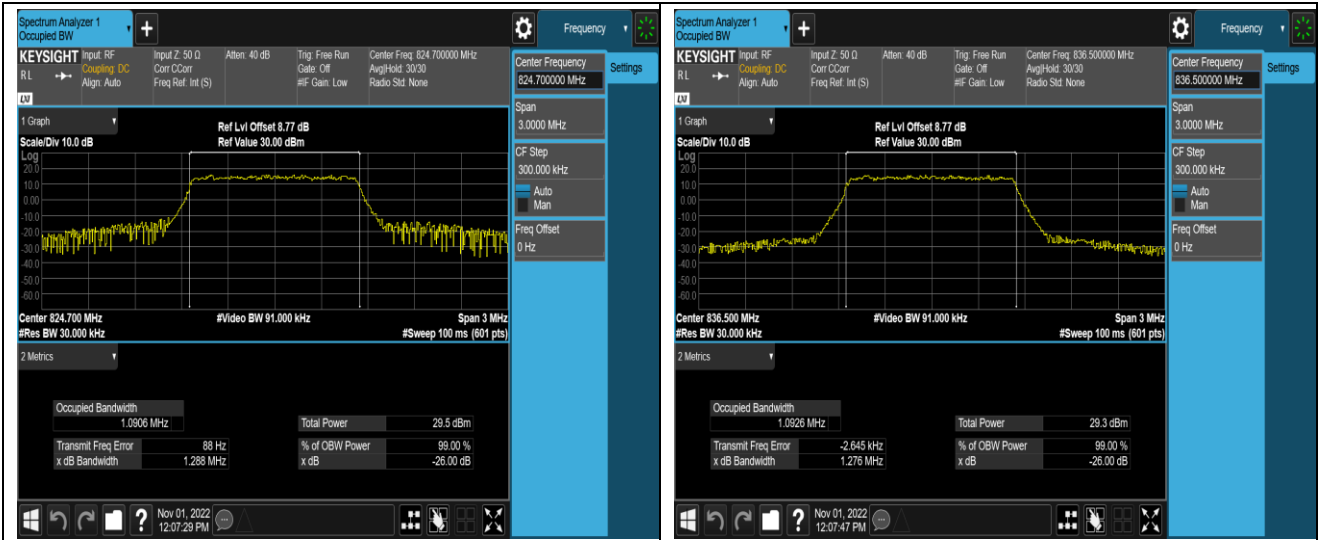

Band5-1.4MHz-QPSK-20407-6RB#0

Band5-1.4MHz-QPSK-20525-6RB#0