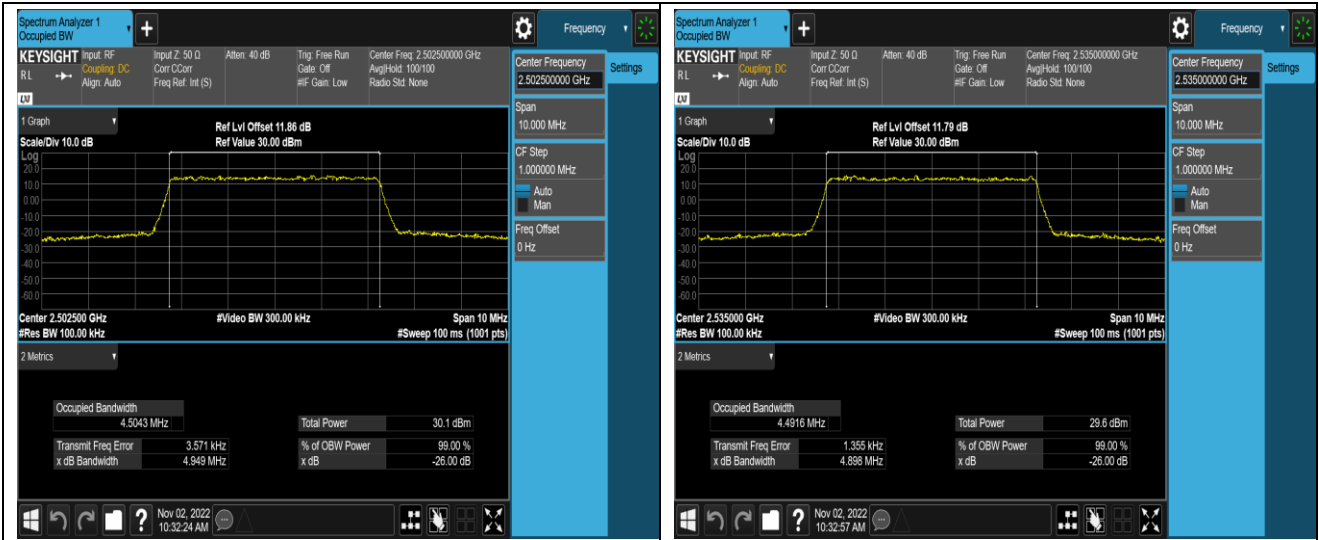

Band7-5MHz-QPSK-21425-25RB#0

Band7-5MHz-16QAM-20775-25RB#0