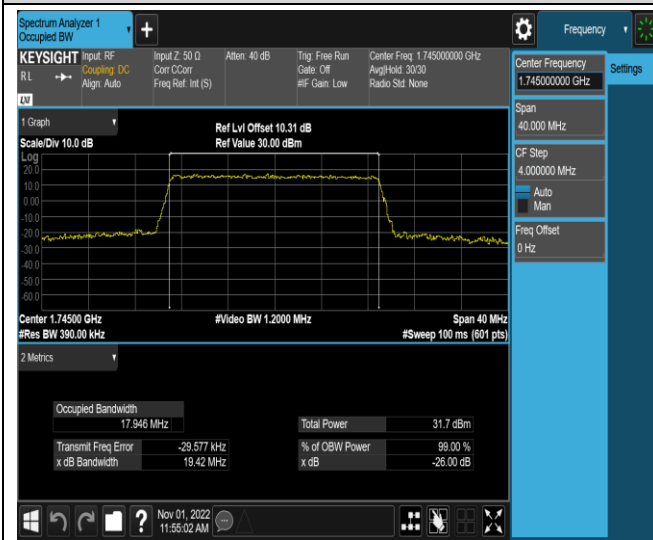

Band4-15MHz-16QAM-20025-75RB#0

Band4-15MHz-16QAM-20175-75RB#0

Band4-15MHz-16QAM-20325-75RB#0

Band4-20MHz-QPSK-20050-100RB#0

Band4-20MHz-QPSK-20175-100RB#0

Band4-20MHz-QPSK-20300-100RB#0

Band4-20MHz-16QAM-20050-100RB#0