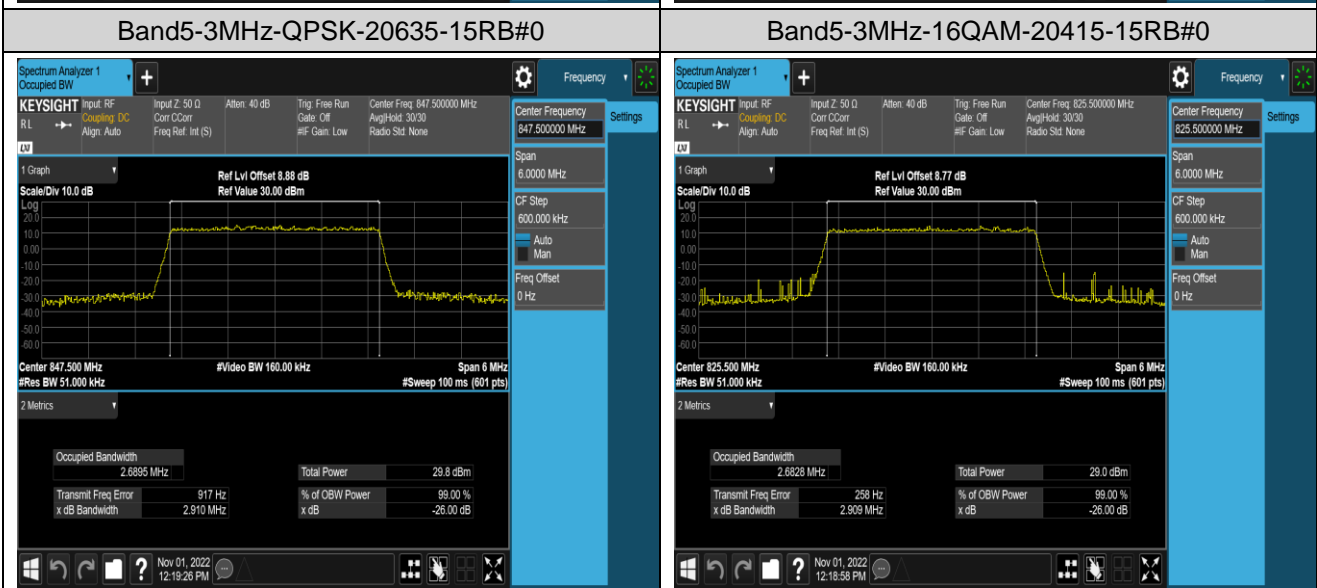

Band4-20MHz-16QAM-20175-100RB#0

Band4-20MHz-16QAM-20300-100RB#0

Band5-1.4MHz-QPSK-20407-6RB#0

Band5-1.4MHz-QPSK-20525-6RB#0

Band5-5MHz-QPSK-20625-25RB#0

Band5-5MHz-16QAM-20425-25RB#0

Band5-5MHz-16QAM-20525-25RB#0