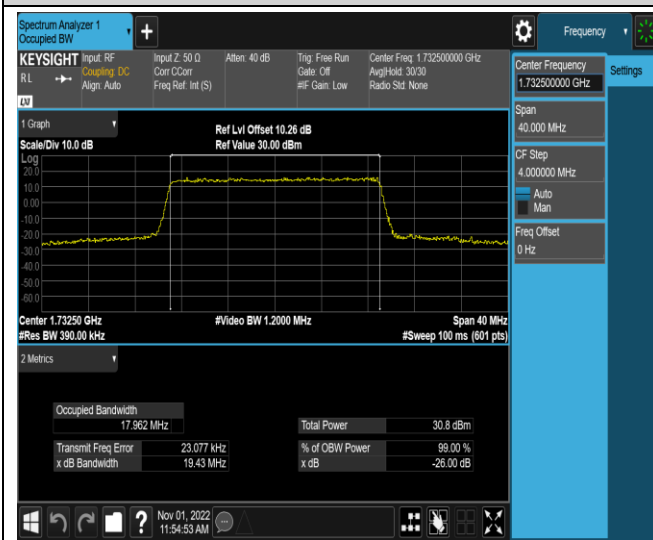

Band4-20MHz-16QAM-20175-100RB#0

Band5-1.4MHz-QPSK-20407-6RB#0