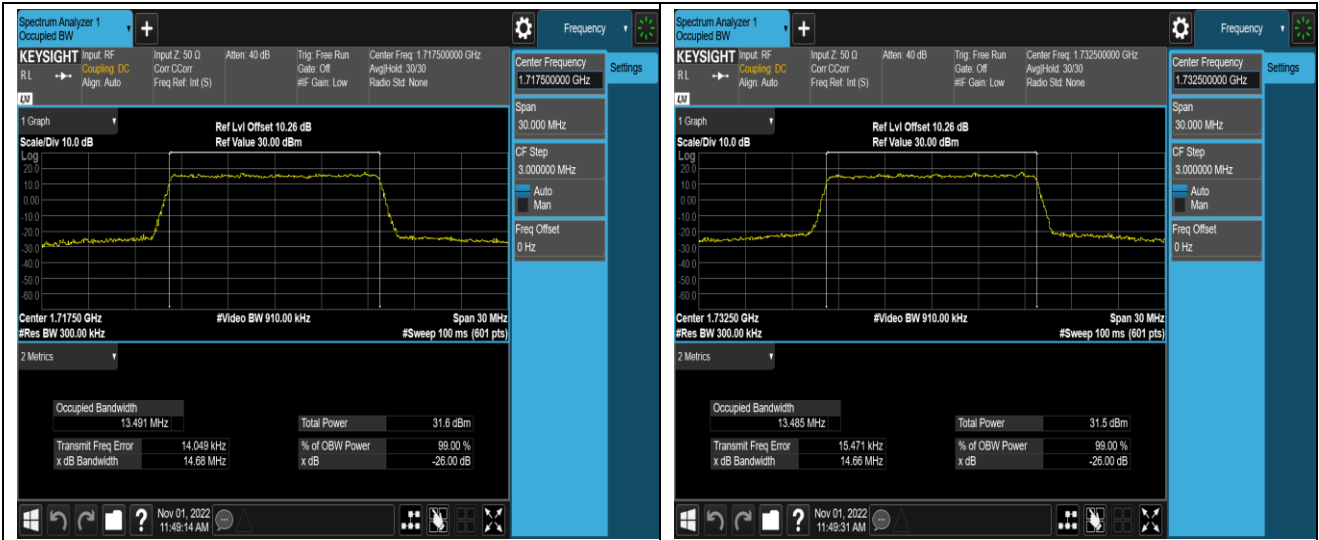

Band4-10MHz-QPSK-20350-50RB#0

Band4-10MHz-16QAM-20000-50RB#0

Band4-10MHz-16QAM-20175-50RB#0

Band4-10MHz-16QAM-20350-50RB#0

Band4-15MHz-QPSK-20025-75RB#0

Band4-15MHz-QPSK-20175-75RB#0

Band4-15MHz-QPSK-20325-75RB#0

Band4-15MHz-16QAM-20025-75RB#0

Band4-15MHz-16QAM-20175-75RB#0

Band4-15MHz-16QAM-20325-75RB#0

Band4-20MHz-QPSK-20050-100RB#0

Band4-20MHz-QPSK-20175-100RB#0

Band4-20MHz-QPSK-20300-100RB#0

Band4-20MHz-16QAM-20050-100RB#0