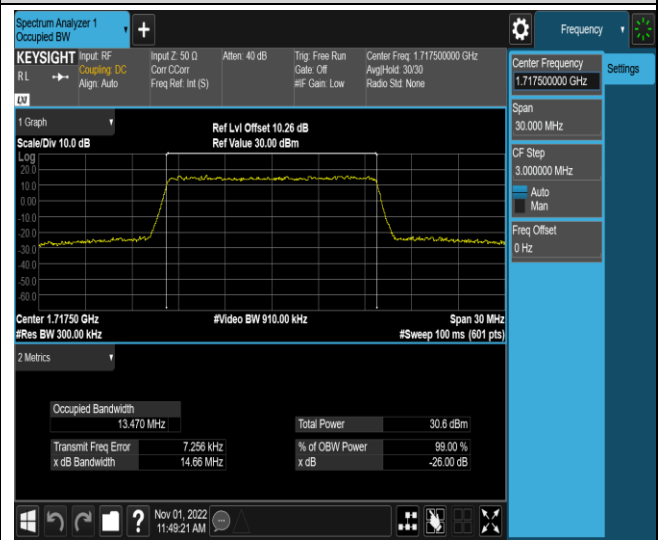

Band4-15MHz-16QAM-20025-75RB#0

Band4-15MHz-16QAM-20325-75RB#0