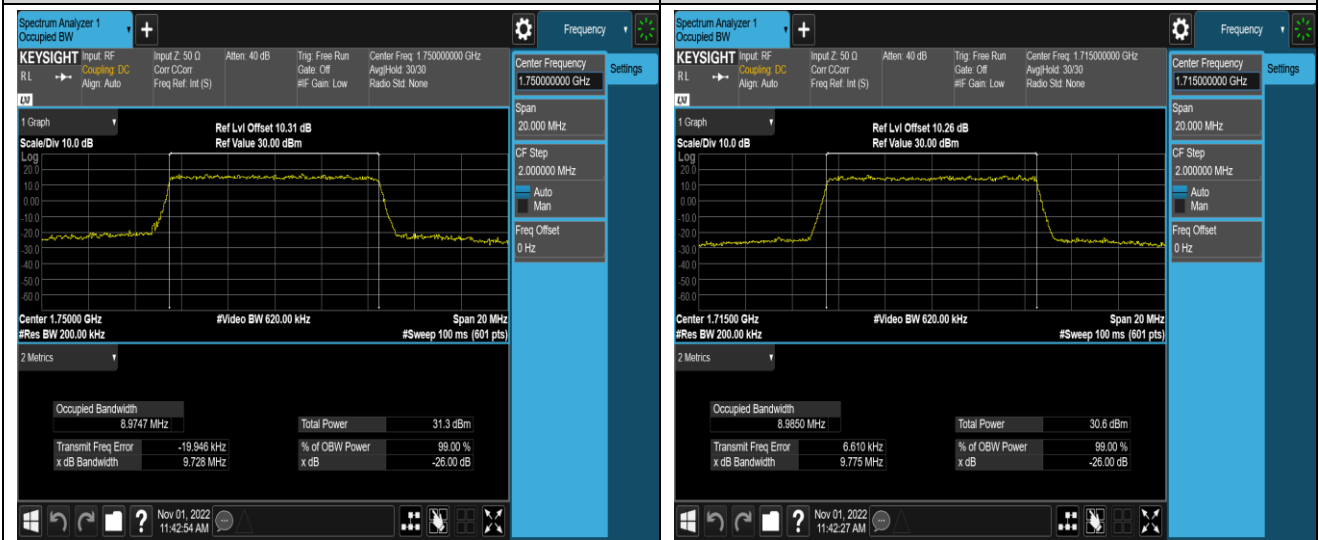

Band4-10MHz-QPSK-20350-50RB#0

Band4-10MHz-16QAM-20000-50RB#0

Band4-10MHz-16QAM-20175-50RB#0

Band4-10MHz-16QAM-20350-50RB#0

Band4-15MHz-QPSK-20025-75RB#0

Band4-15MHz-QPSK-20175-75RB#0

Band4-15MHz-QPSK-20325-75RB#0