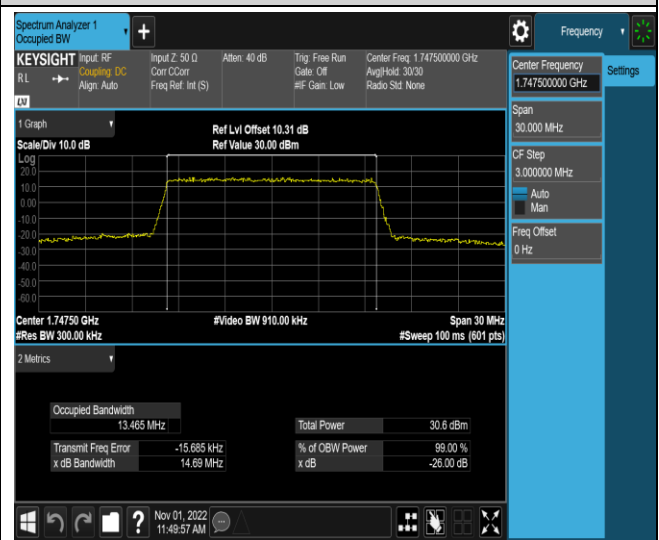

Band4-15MHz-16QAM-20325-75RB#0

Band4-20MHz-QPSK-20175-100RB#0