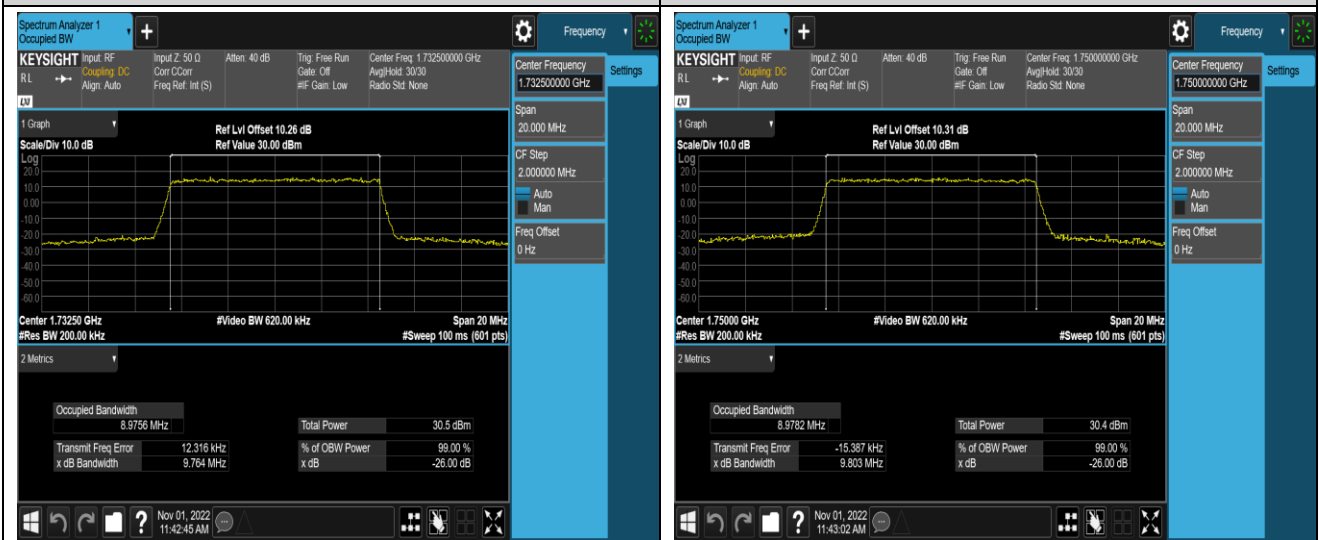

Band4-10MHz-QPSK-20350-50RB#0

Band4-10MHz-16QAM-20000-50RB#0

Band4-10MHz-16QAM-20175-50RB#0

Band4-10MHz-16QAM-20350-50RB#0

Band4-15MHz-QPSK-20025-75RB#0

Band4-15MHz-QPSK-20175-75RB#0

Band4-15MHz-QPSK-20325-75RB#0

Band4-15MHz-16QAM-20025-75RB#0

Band4-15MHz-16QAM-20175-75RB#0

Band4-15MHz-16QAM-20325-75RB#0

Band4-20MHz-QPSK-20050-100RB#0

Band4-20MHz-QPSK-20175-100RB#0

Band4-20MHz-QPSK-20300-100RB#0

Band4-20MHz-16QAM-20050-100RB#0