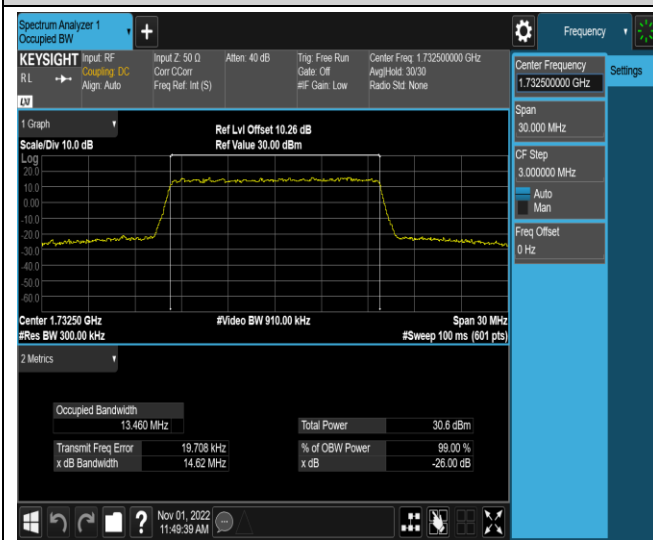

Band4-15MHz-16QAM-20175-75RB#0

Band4-20MHz-QPSK-20050-100RB#0