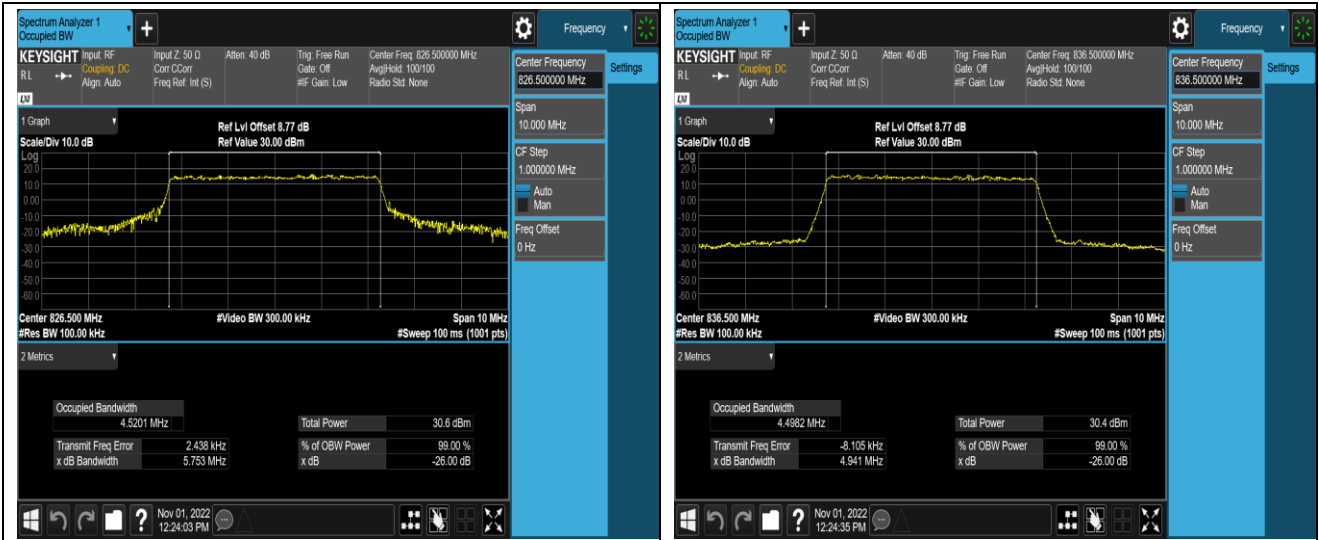

Band4-20MHz-16QAM-20175-100RB#0

Band4-20MHz-16QAM-20300-100RB#0

Band5-1.4MHz-QPSK-20407-6RB#0

Band5-1.4MHz-QPSK-20525-6RB#0

Band5-5MHz-QPSK-20625-25RB#0

Band5-5MHz-16QAM-20425-25RB#0

Band5-5MHz-16QAM-20525-25RB#0