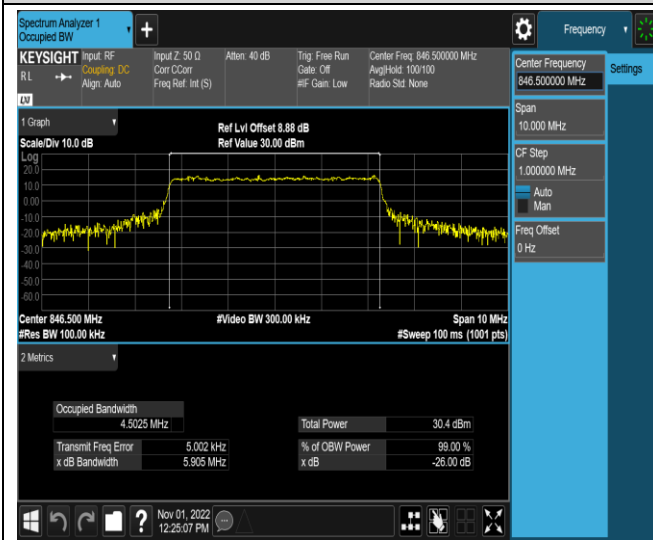

Band4-20MHz-16QAM-20175-100RB#0

Band4-20MHz-16QAM-20300-100RB#0

Band5-1.4MHz-QPSK-20407-6RB#0

Band5-1.4MHz-QPSK-20525-6RB#0

Band5-5MHz-QPSK-20625-25RB#0

Band5-5MHz-16QAM-20425-25RB#0

Band5-5MHz-16QAM-20525-25RB#0