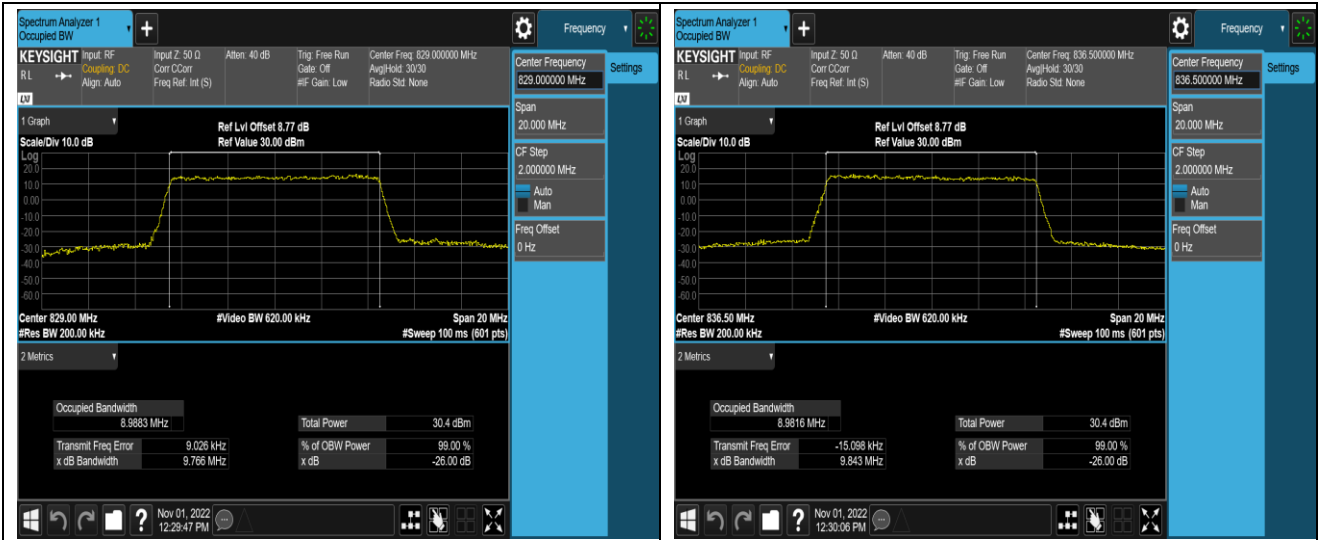

Band5-10MHz-QPSK-20450-50RB#0

Band5-10MHz-QPSK-20525-50RB#0