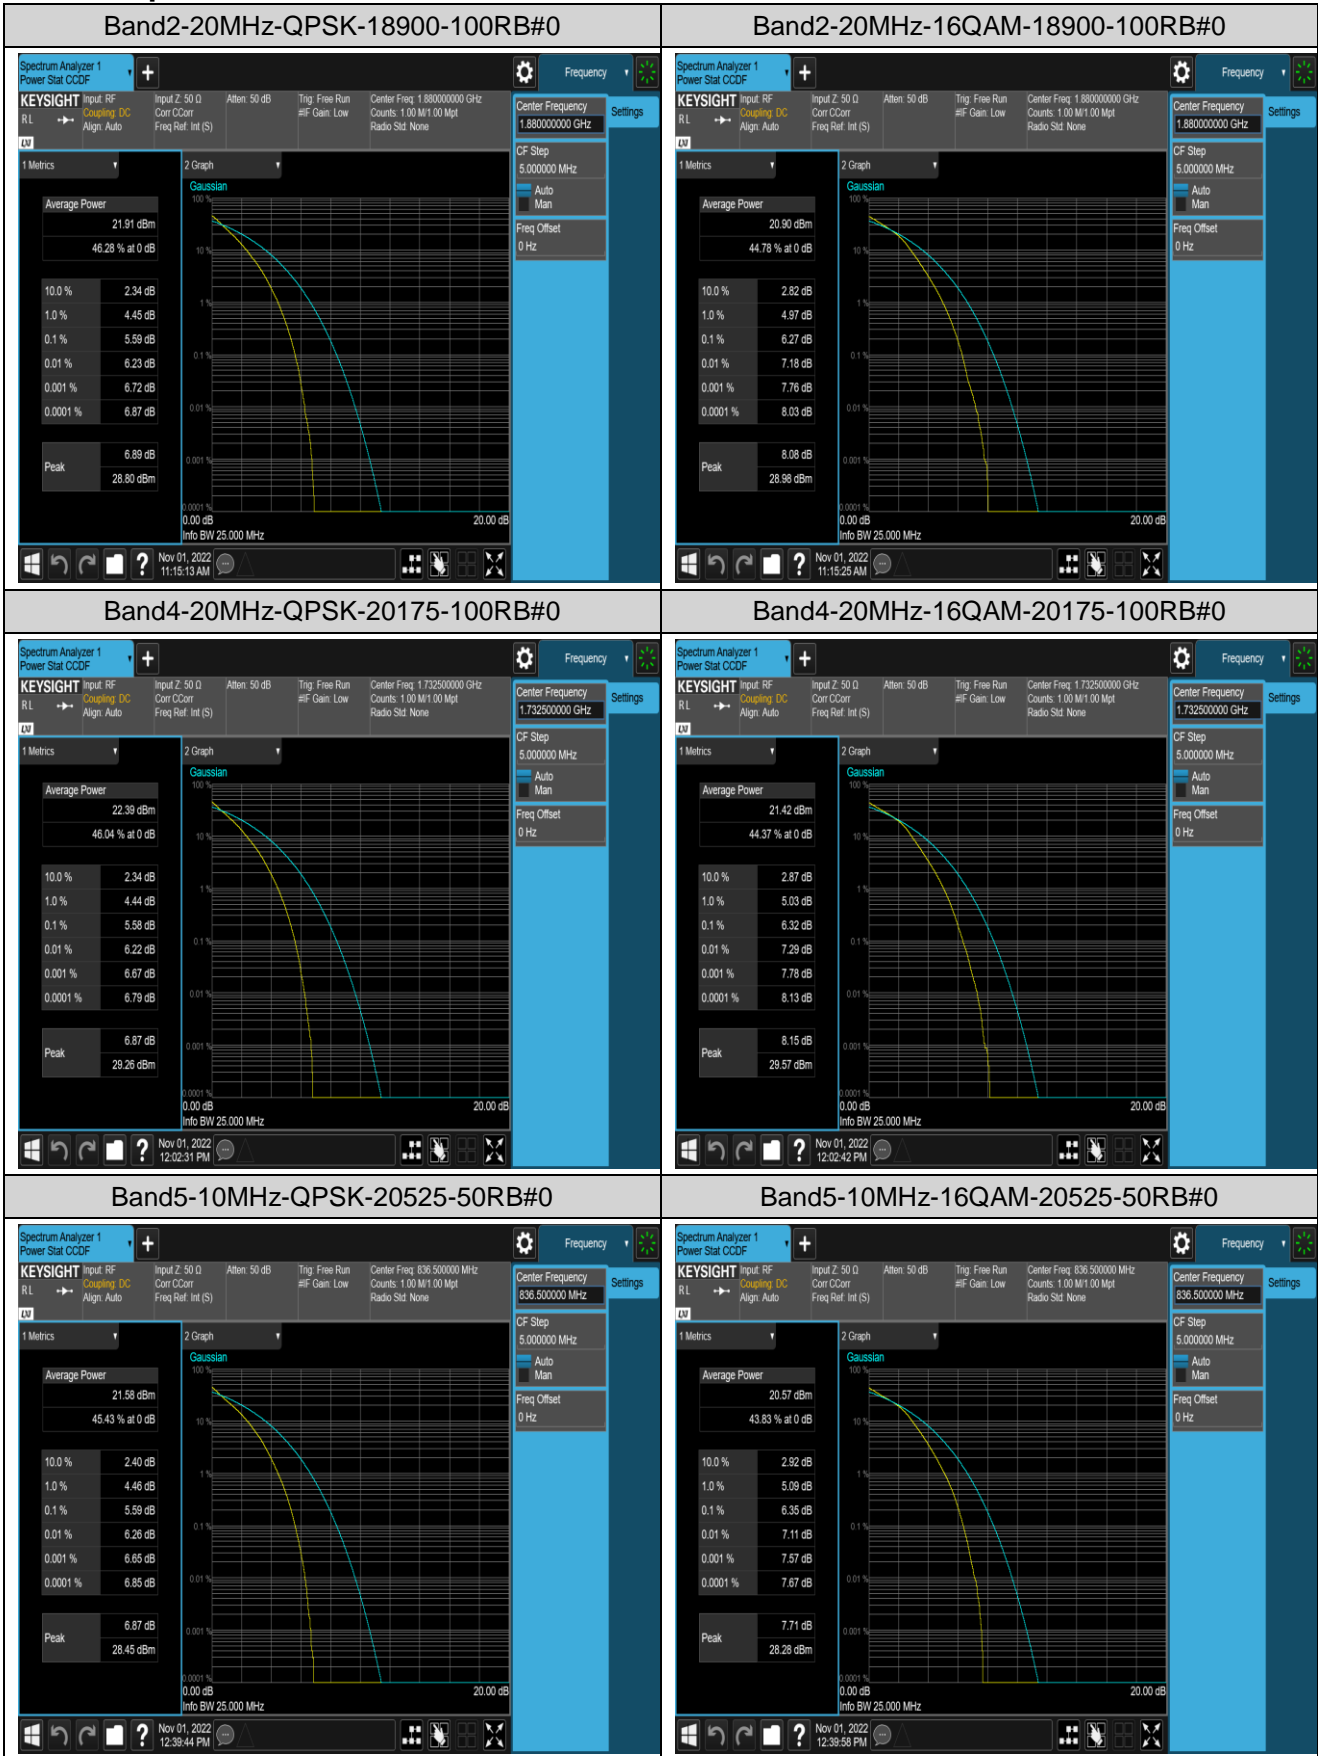

Test Graphs