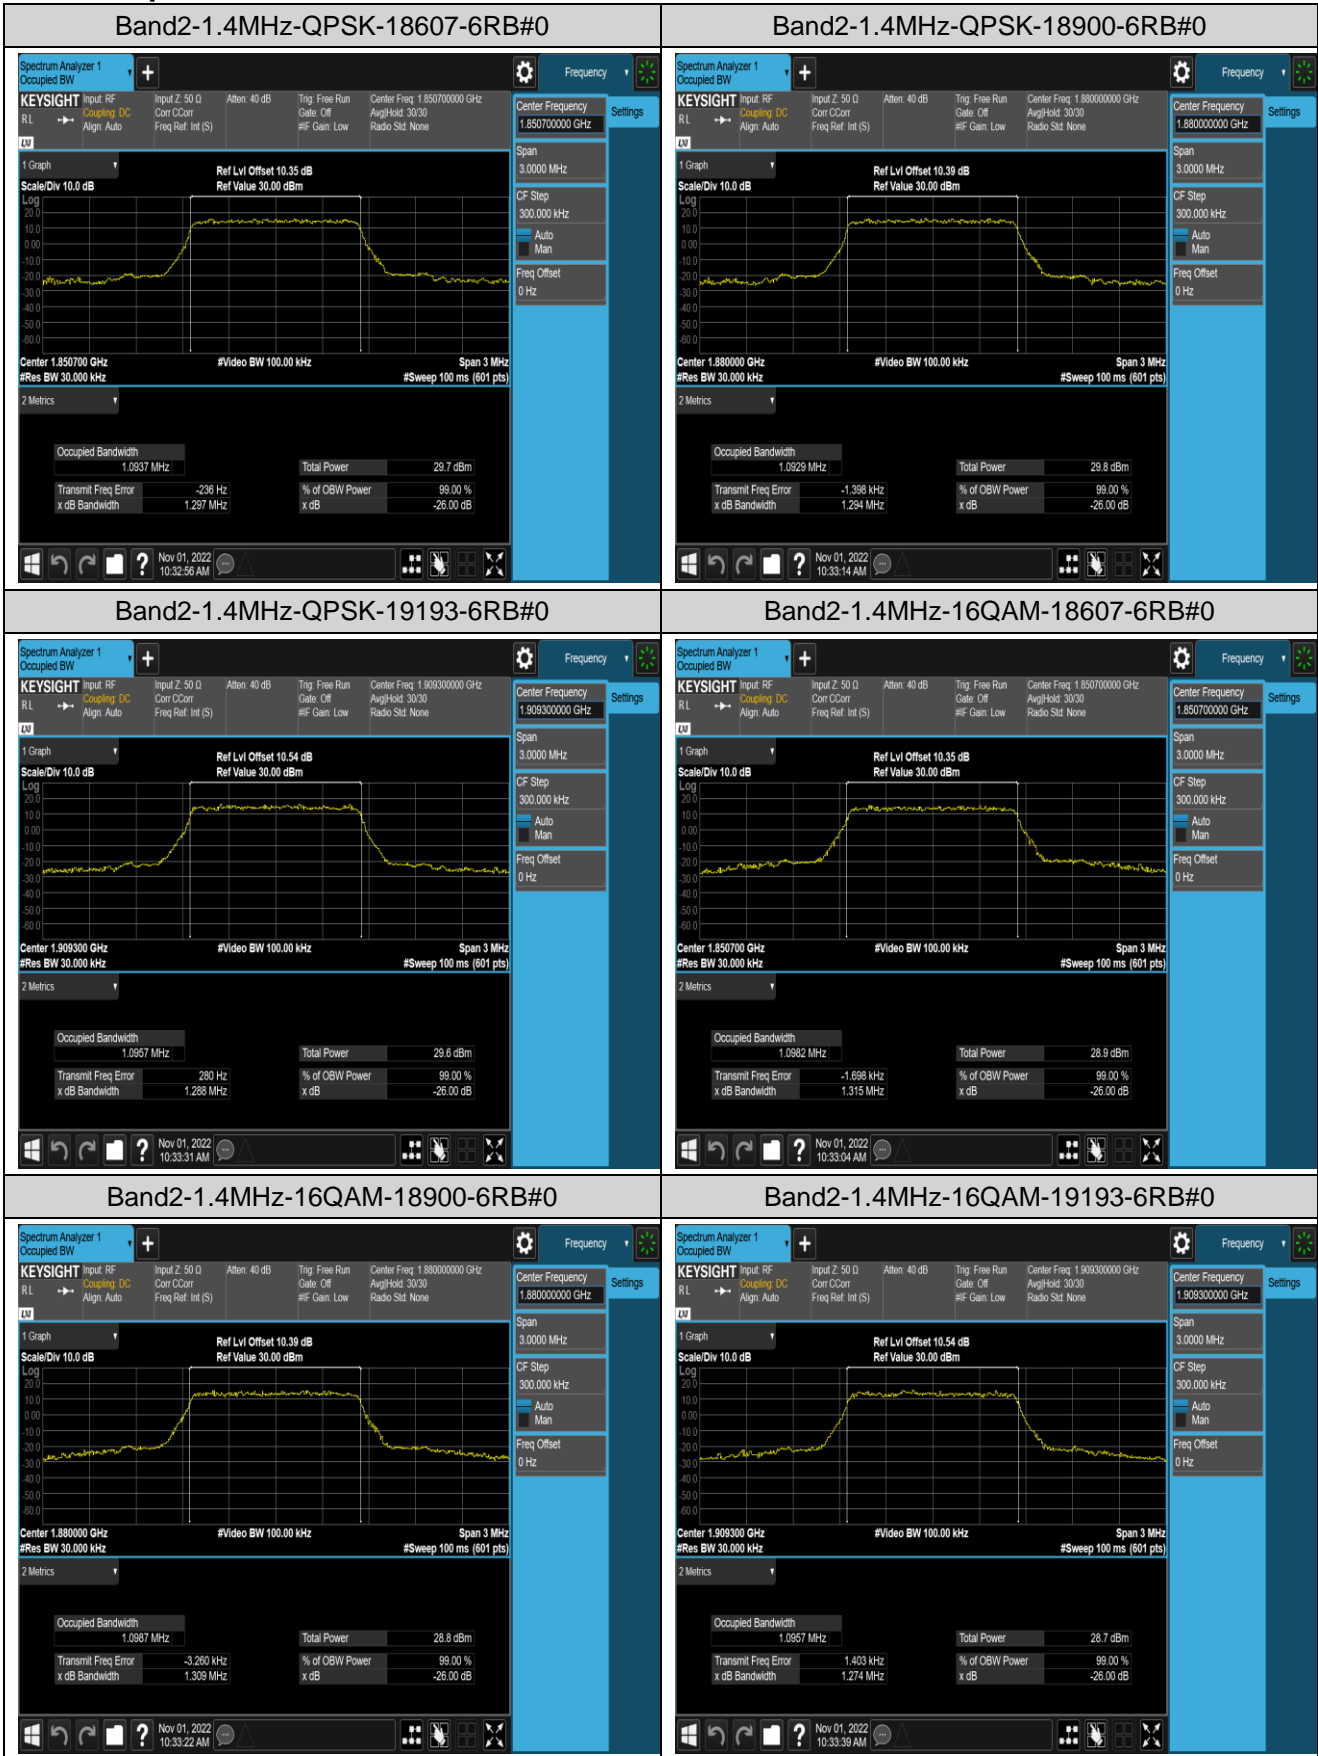

Test Graphs