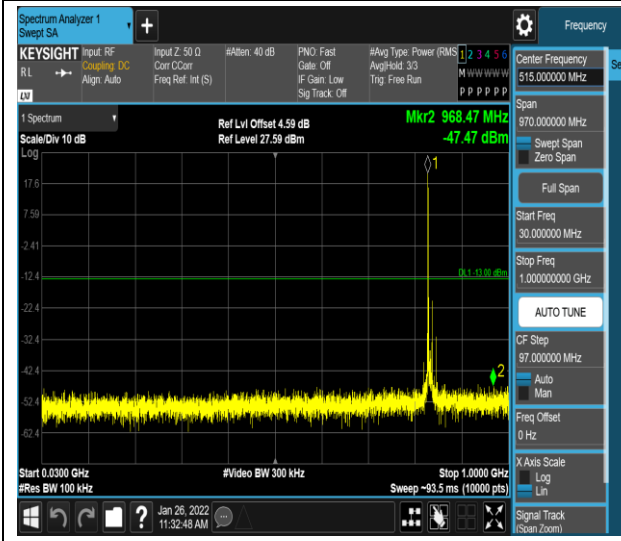

Band5-10MHz-16QAM-20525-1RB#0-Range1:30~1000MHz

Band5-10MHz-16QAM-20525-1RB#0-Range2:1000~10000MHz