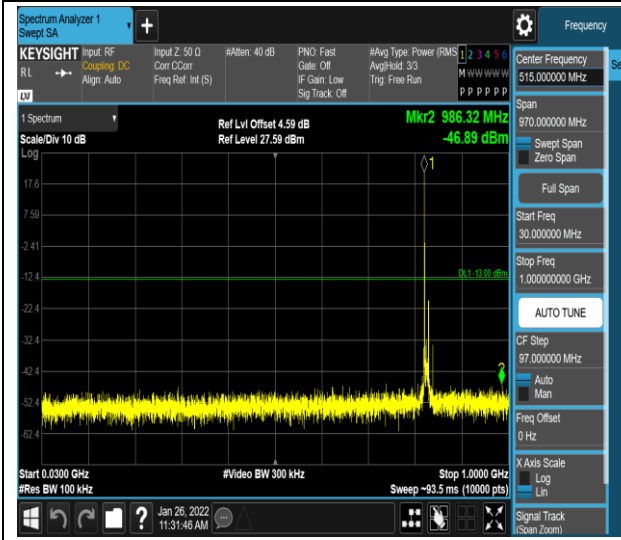

Band5-1.4MHz-16QAM-20643-1RB#0-Range1:30~1000MHz

Band5-1.4MHz-16QAM-20643-1RB#0-Range2:1000~10000MHz

Band5-10MHz-16QAM-20450-1RB#0-Range1:30~1000MHz

Band5-10MHz-16QAM-20450-1RB#0-Range2:1000~10000MHz

Band5-10MHz-16QAM-20525-1RB#0-Range1:30~1000MHz