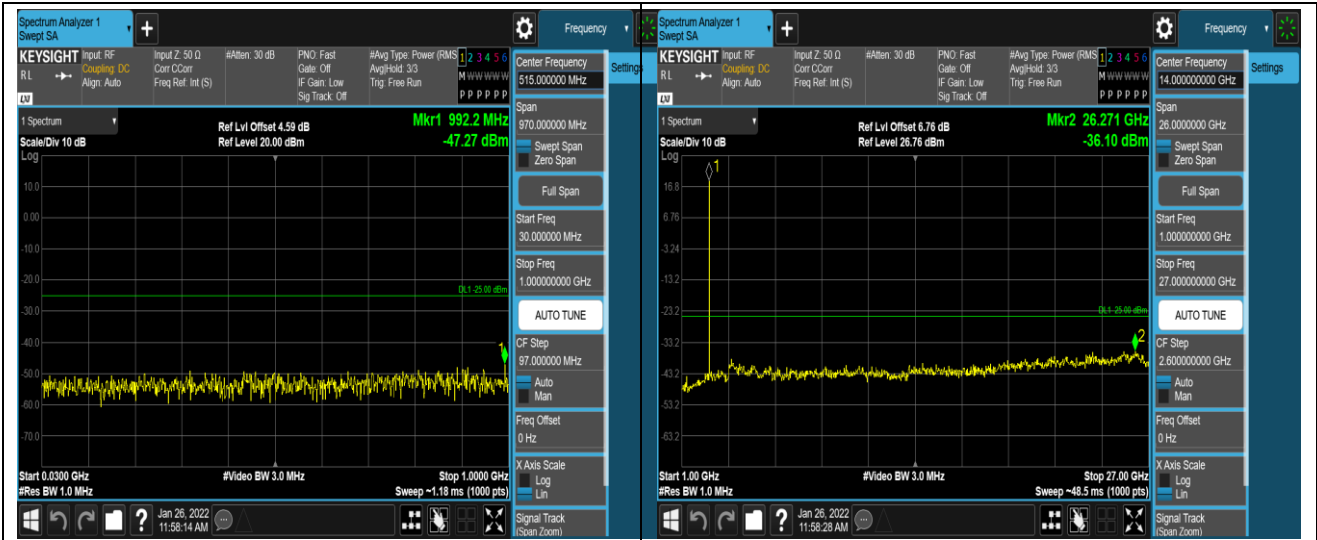

Band7-5MHz-QPSK-21425-1RB#0-Range2:1000~2700MHz

Band7-5MHz-QPSK-21425-1RB#0-Range1:30~1000MHz