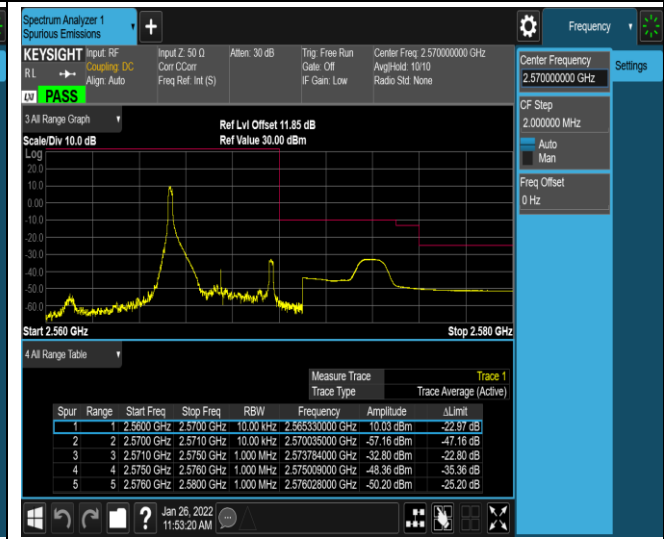

Band7-5MHz-16QAM-20775-25RB#0

Band7-5MHz-16QAM-21425-1RB#0

Band7-5MHz-16QAM-21425-1RB#24

Band7-5MHz-16QAM-21425-25RB#0

Band7-20MHz-QPSK-20850-1RB#0

Band7-20MHz-QPSK-20850-1RB#99

Band7-20MHz-QPSK-20850-100RB#0

Band7-20MHz-QPSK-21350-1RB#0

Band7-20MHz-QPSK-21350-1RB#99

Band7-20MHz-QPSK-21350-100RB#0

Band7-20MHz-16QAM-20850-1RB#0

Band7-20MHz-16QAM-20850-1RB#99

Appendix E: Conducted Spurious Emission

Test Result (worst case)