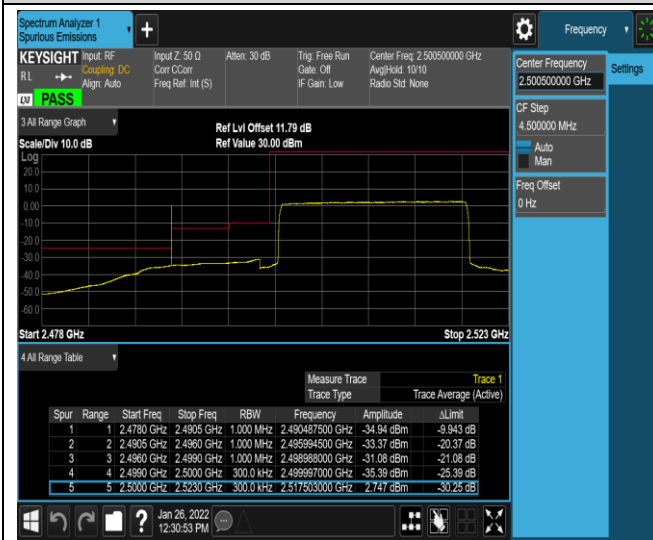

Band7-5MHz-16QAM-20775-25RB#0

Band7-5MHz-16QAM-21425-1RB#0

Band7-5MHz-16QAM-21425-1RB#24

Band7-5MHz-16QAM-21425-25RB#0

Band7-20MHz-QPSK-20850-1RB#0

Band7-20MHz-QPSK-20850-1RB#99

Band7-20MHz-QPSK-20850-100RB#0

Band7-20MHz-QPSK-21350-1RB#0

Band7-20MHz-QPSK-21350-1RB#99

Band7-20MHz-QPSK-21350-100RB#0

Band7-20MHz-16QAM-20850-1RB#0

Band7-20MHz-16QAM-20850-1RB#99

Appendix E: Conducted Spurious Emission

Test Result (worst case)