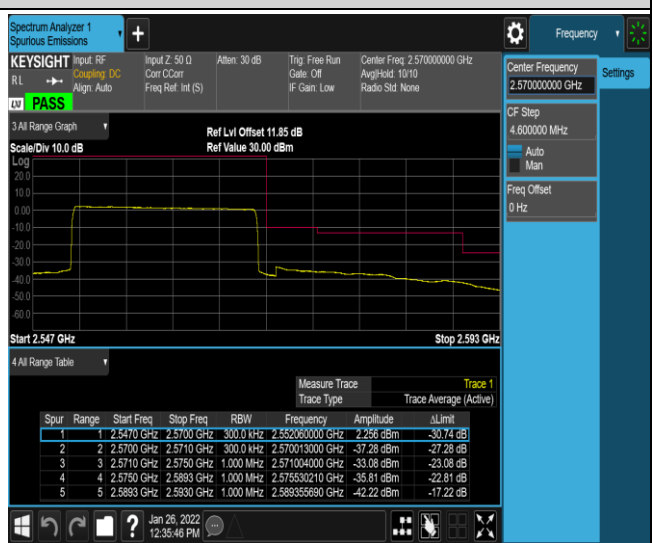

Band7-5MHz-16QAM-20775-25RB#0

Band7-5MHz-16QAM-21425-1RB#0

Band7-5MHz-16QAM-21425-1RB#24

Band7-5MHz-16QAM-21425-25RB#0

Band7-20MHz-QPSK-20850-1RB#0

Band7-20MHz-QPSK-20850-1RB#99

Band7-20MHz-QPSK-20850-100RB#0

Band7-20MHz-QPSK-21350-1RB#0

Band7-20MHz-QPSK-21350-1RB#99

Band7-20MHz-QPSK-21350-100RB#0

Band7-20MHz-16QAM-20850-1RB#0

Band7-20MHz-16QAM-20850-1RB#99

Appendix E: Conducted Spurious Emission

Test Result (worst case)