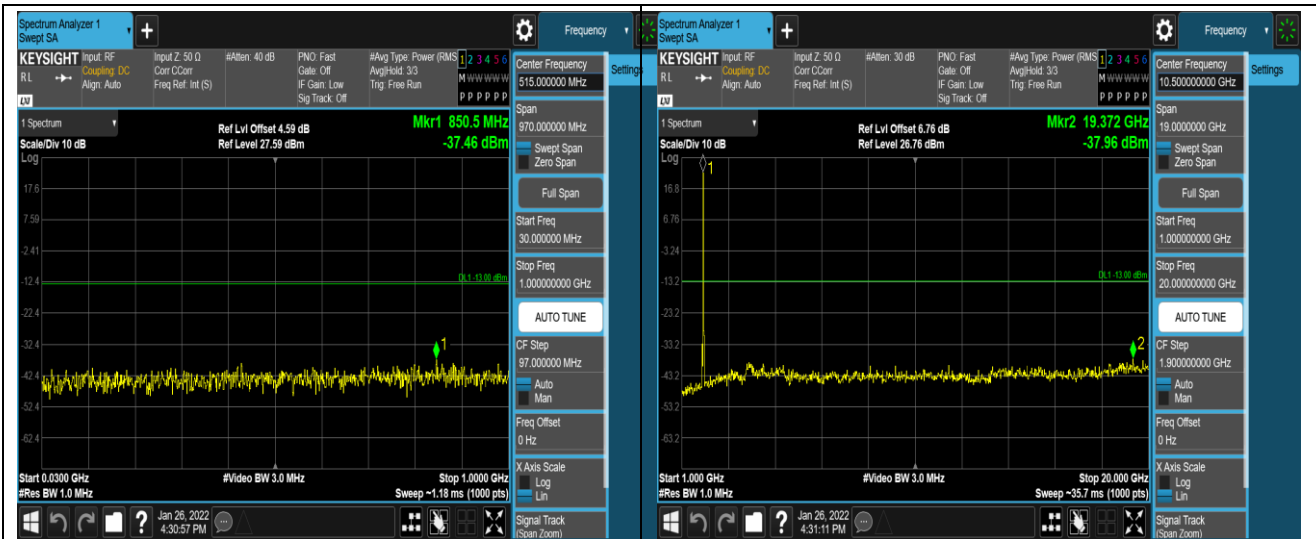

Remark: All bandwidth and all modulation had been tested, but only the worst case data displayed in this report.

Test Graphs

Band2-1.4MHz-16QAM-18607-1RB#0-Range1:30~1000MHz

Band2-1.4MHz-16QAM-18607-1RB#0-Range2:1000~20000MHz

Band2-1.4MHz-16QAM-18900-1RB#0-Range1:30~1000MHz

Band2-1.4MHz-16QAM-18900-1RB#0-Range2:1000~20000MHz

Band2-20MHz-QPSK-19100-1RB#0-Range1:30~1000MHz

Band2-20MHz-QPSK-19100-1RB#0-Range2:1000~20000MHz

Band2-20MHz-16QAM-18700-1RB#0-Range1:30~1000MHz