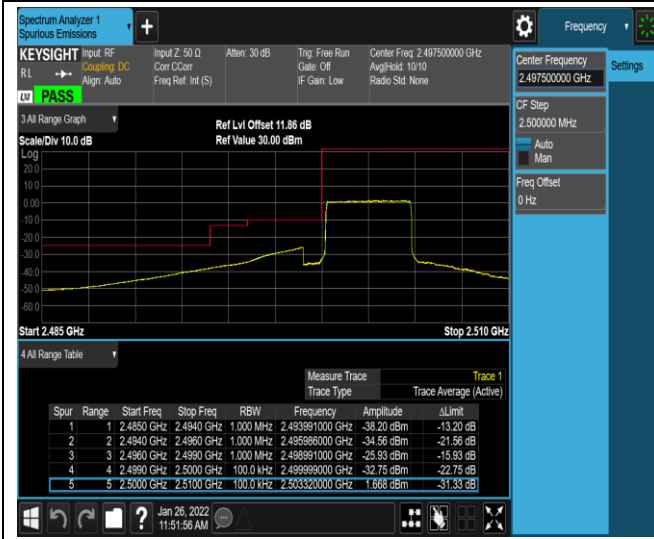

Band7-5MHz-16QAM-20775-25RB#0

Band7-5MHz-16QAM-21425-1RB#0

Band7-5MHz-16QAM-21425-1RB#24

Band7-5MHz-16QAM-21425-25RB#0

Band7-20MHz-QPSK-20850-1RB#0

Band7-20MHz-QPSK-20850-1RB#99

Band7-20MHz-QPSK-20850-100RB#0

Band7-20MHz-QPSK-21350-1RB#0

Band7-20MHz-QPSK-21350-1RB#99

Band7-20MHz-QPSK-21350-100RB#0

Band7-20MHz-16QAM-20850-1RB#0

Band7-20MHz-16QAM-20850-1RB#99

Appendix E: Conducted Spurious Emission

Test Result (worst case)