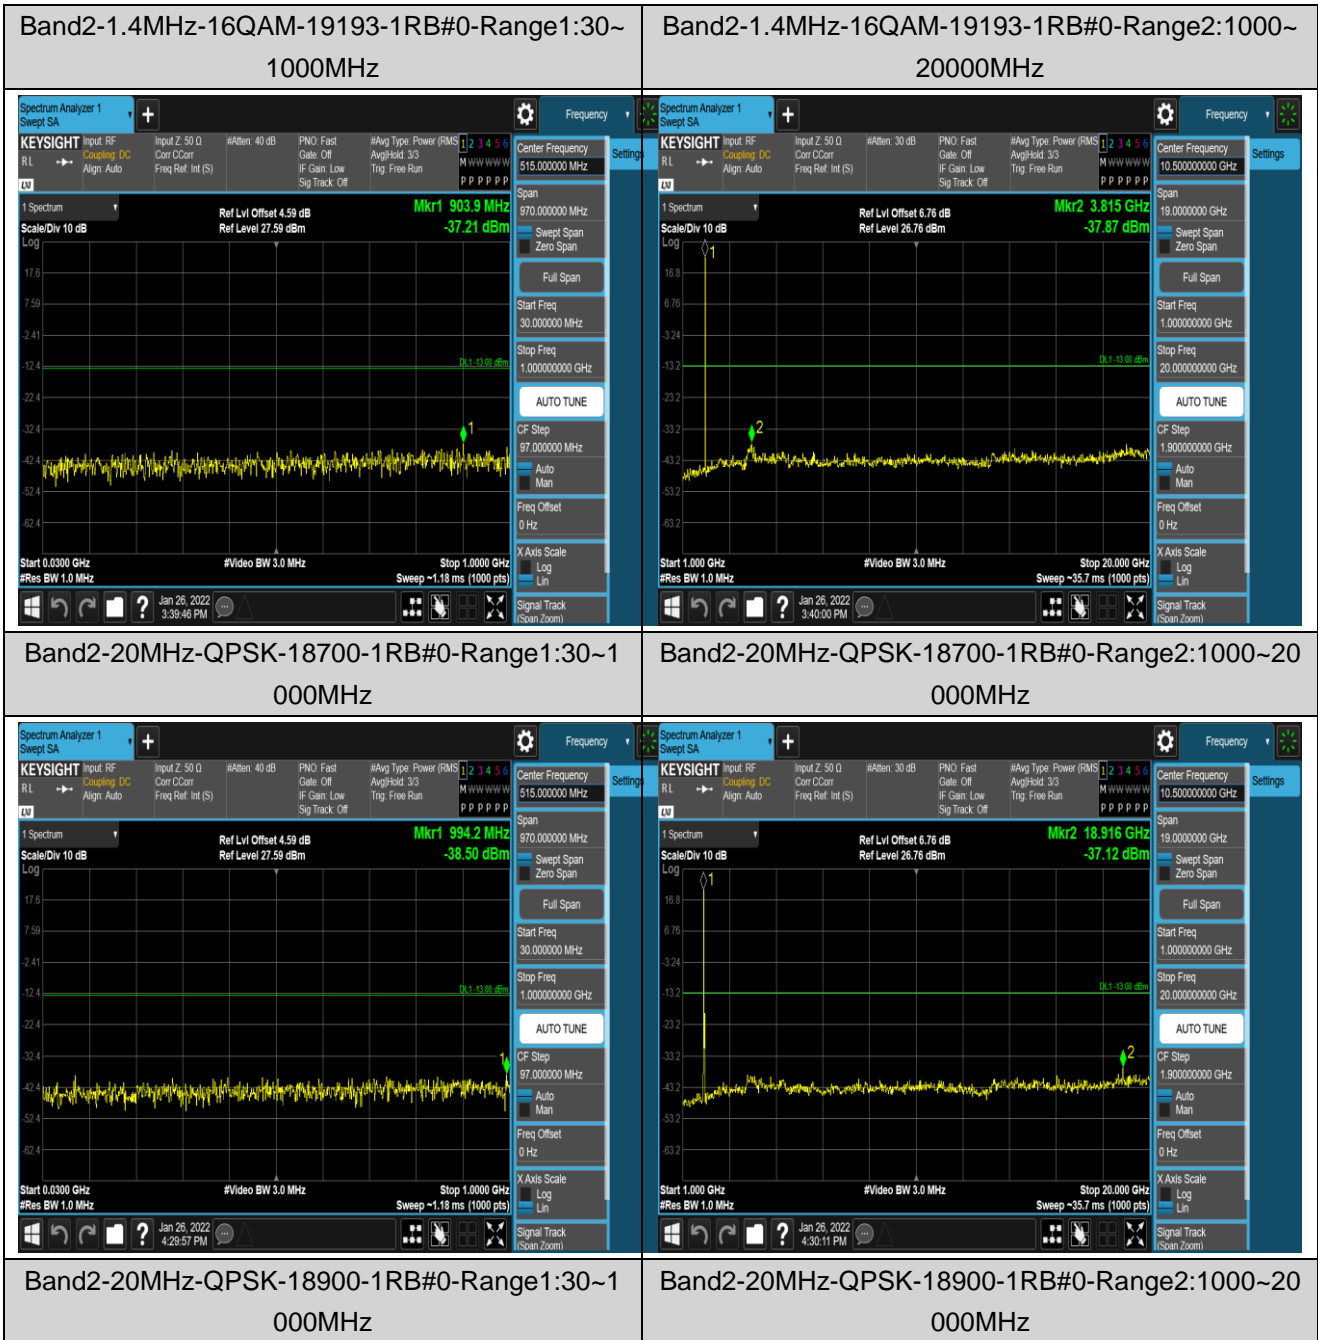

Remark: All bandwidth and all modulation had been tested, but only the worst case data displayed in this report.

Test Graphs

Band2-1.4MHz-16QAM-18607-1RB#0-Range1:30~1000MHz

Band2-1.4MHz-16QAM-18607-1RB#0-Range2:1000~20000MHz

Band2-1.4MHz-16QAM-18900-1RB#0-Range1:30~1000MHz

Band2-1.4MHz-16QAM-18900-1RB#0-Range2:1000~20000MHz

Band2-20MHz-QPSK-19100-1RB#0-Range1:30~1000MHz

Band2-20MHz-QPSK-19100-1RB#0-Range2:1000~20000MHz

Band2-20MHz-16QAM-18700-1RB#0-Range1:30~1000MHz