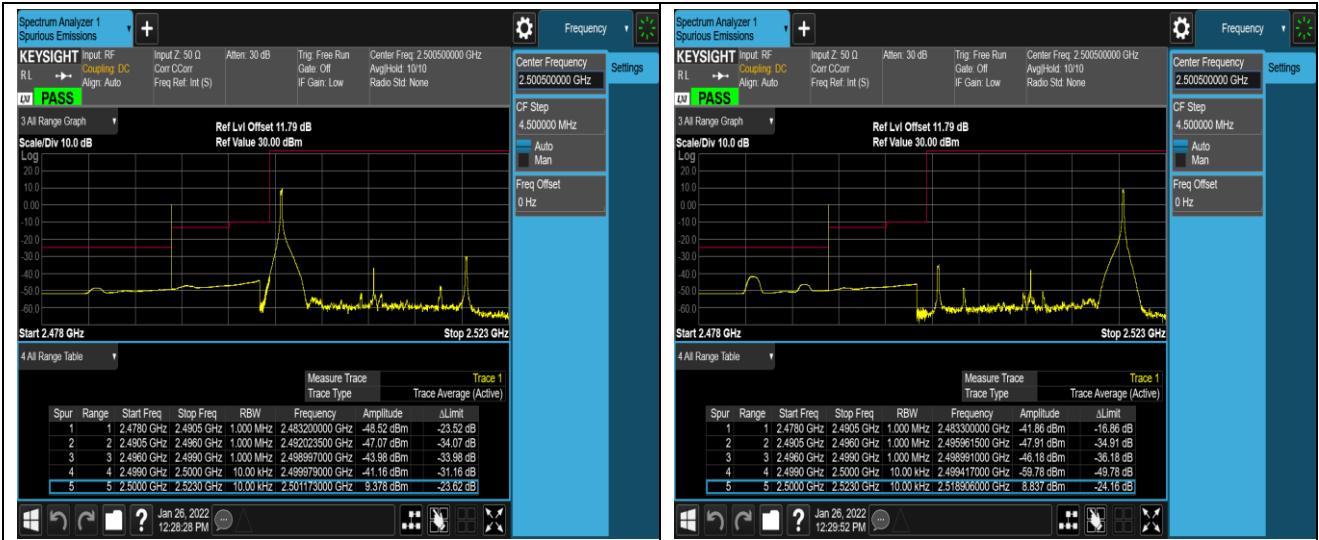

Band7-20MHz-QPSK-21350-1RB#0

Band7-20MHz-QPSK-21350-1RB#99

Band7-20MHz-QPSK-21350-100RB#0

Band7-20MHz-16QAM-20850-1RB#0

Band7-20MHz-16QAM-20850-1RB#99

Appendix E: Conducted Spurious Emission

Test Result (worst case)