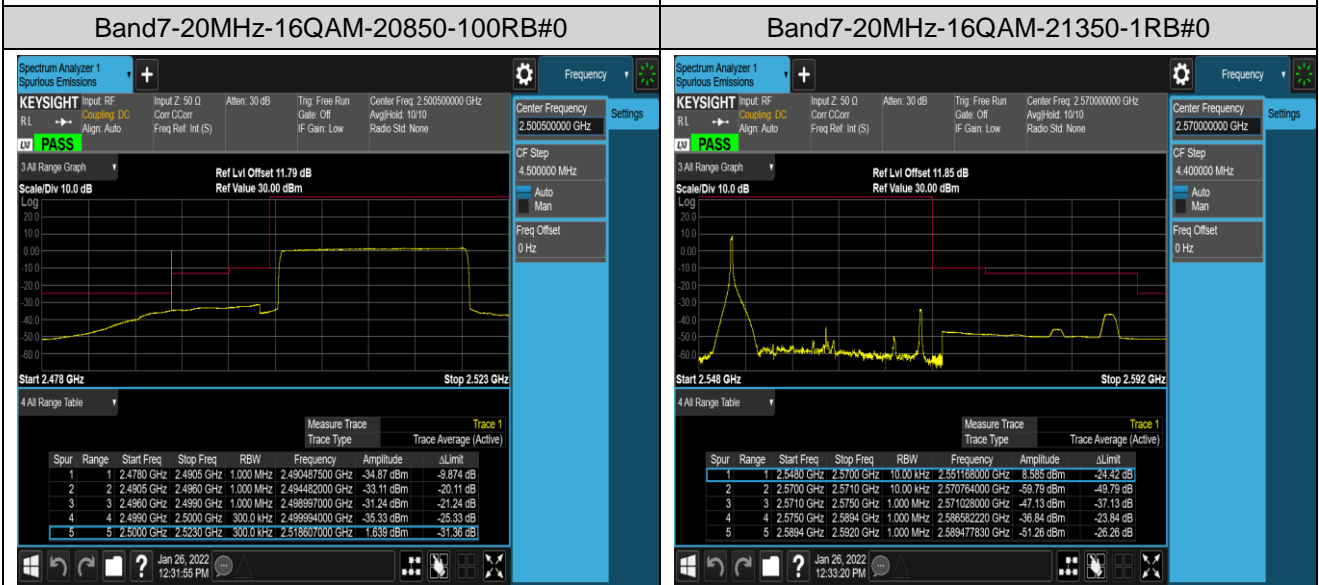

Band7-20MHz-QPSK-21350-1RB#0

Band7-20MHz-QPSK-21350-1RB#99

Band7-20MHz-QPSK-21350-100RB#0

Band7-20MHz-16QAM-20850-1RB#0

Band7-20MHz-16QAM-20850-1RB#99

Appendix E: Conducted Spurious Emission

Test Result (worst case)