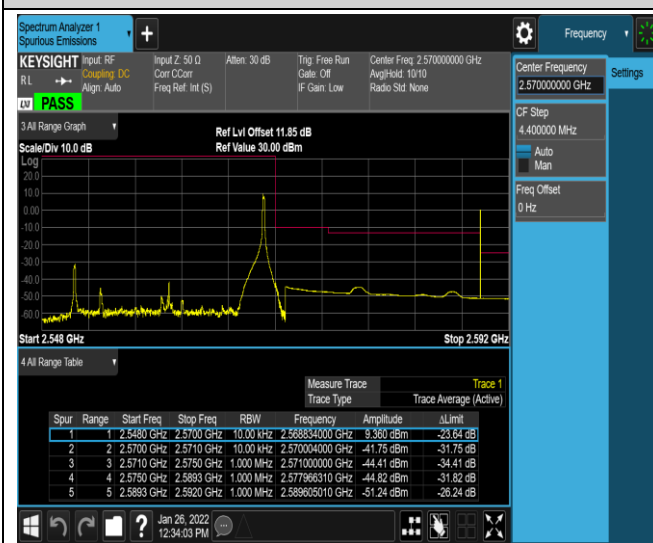

Band7-5MHz-16QAM-20775-25RB#0

Band7-5MHz-16QAM-21425-1RB#0

Band7-5MHz-16QAM-21425-1RB#24

Band7-5MHz-16QAM-21425-25RB#0

Band7-20MHz-QPSK-20850-1RB#0

Band7-20MHz-QPSK-20850-1RB#99

Band7-20MHz-QPSK-20850-100RB#0

Band7-20MHz-QPSK-21350-1RB#0

Band7-20MHz-QPSK-21350-1RB#99

Band7-20MHz-QPSK-21350-100RB#0

Band7-20MHz-16QAM-20850-1RB#0

Band7-20MHz-16QAM-20850-1RB#99

Appendix E: Conducted Spurious Emission

Test Result (worst case)