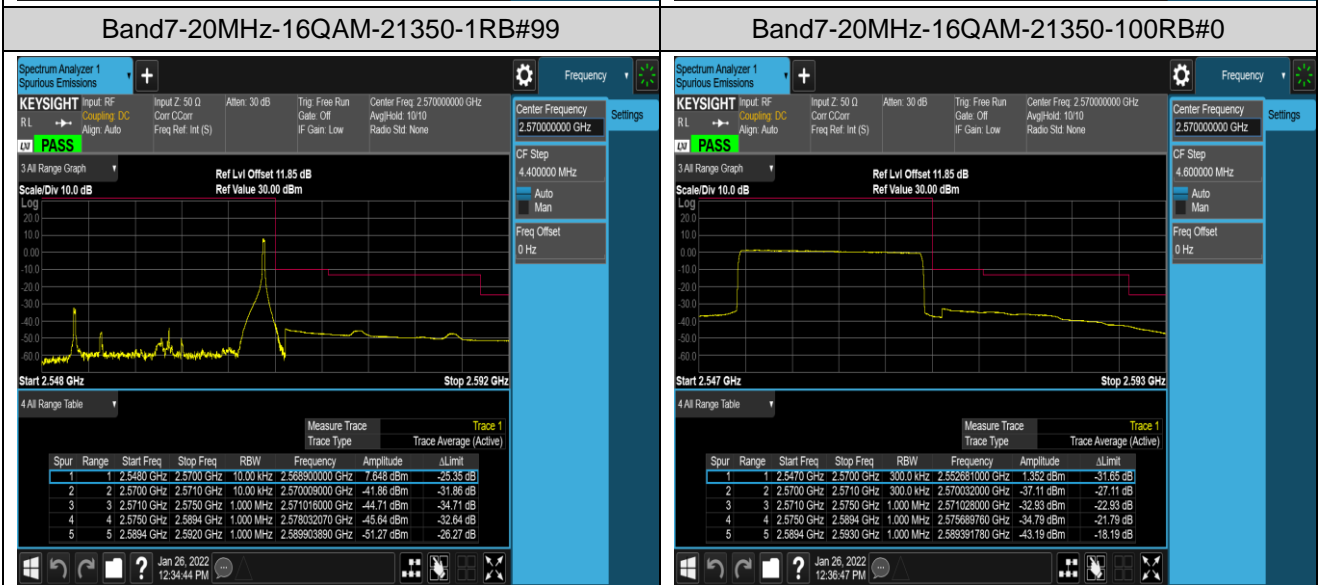

Band7-20MHz-QPSK-21350-1RB#0

Band7-20MHz-QPSK-21350-1RB#99

Band7-20MHz-QPSK-21350-100RB#0

Band7-20MHz-16QAM-20850-1RB#0

Band7-20MHz-16QAM-20850-1RB#99

Appendix E: Conducted Spurious Emission

Test Result (worst case)