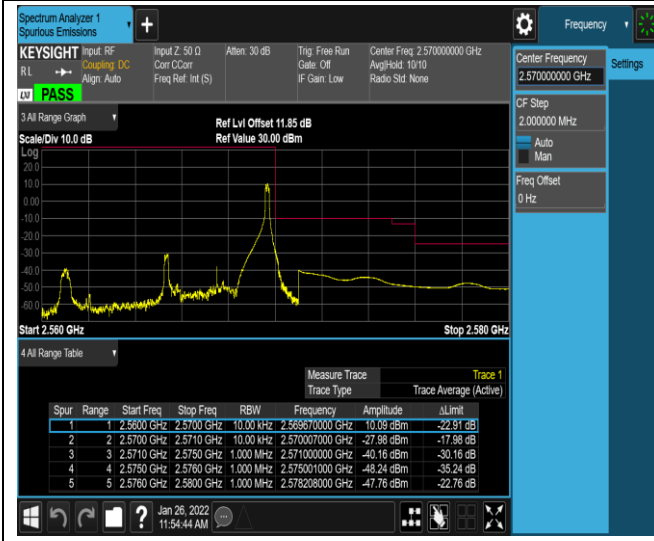

Band7-5MHz-16QAM-20775-25RB#0

Band7-5MHz-16QAM-21425-1RB#0

Band7-5MHz-16QAM-21425-1RB#24

Band7-5MHz-16QAM-21425-25RB#0

Band7-20MHz-QPSK-20850-1RB#0

Band7-20MHz-QPSK-20850-1RB#99

Band7-20MHz-QPSK-20850-100RB#0

Band7-20MHz-QPSK-21350-1RB#0

Band7-20MHz-QPSK-21350-1RB#99

Band7-20MHz-QPSK-21350-100RB#0

Band7-20MHz-16QAM-20850-1RB#0

Band7-20MHz-16QAM-20850-1RB#99

Appendix E: Conducted Spurious Emission

Test Result (worst case)