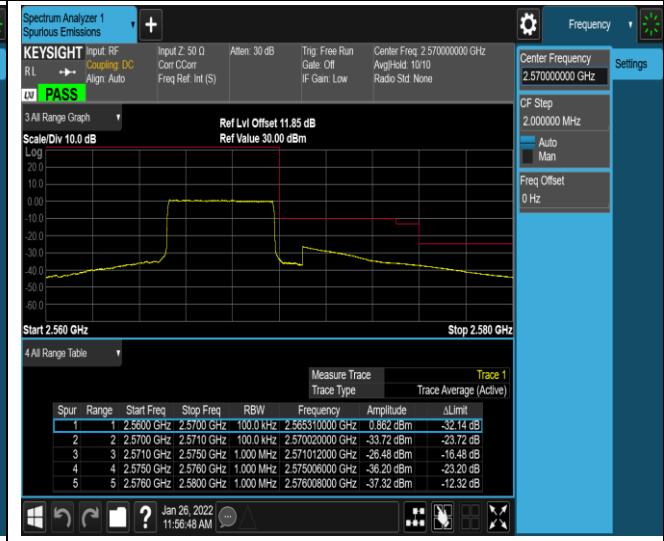

Band7-5MHz-16QAM-20775-25RB#0

Band7-5MHz-16QAM-21425-1RB#0

Band7-5MHz-16QAM-21425-1RB#24

Band7-5MHz-16QAM-21425-25RB#0

Band7-20MHz-QPSK-20850-1RB#0

Band7-20MHz-QPSK-20850-1RB#99

Band7-20MHz-QPSK-20850-100RB#0

Band7-20MHz-QPSK-21350-1RB#0

Band7-20MHz-QPSK-21350-1RB#99

Band7-20MHz-QPSK-21350-100RB#0

Band7-20MHz-16QAM-20850-1RB#0

Band7-20MHz-16QAM-20850-1RB#99

Appendix E: Conducted Spurious Emission

Test Result (worst case)