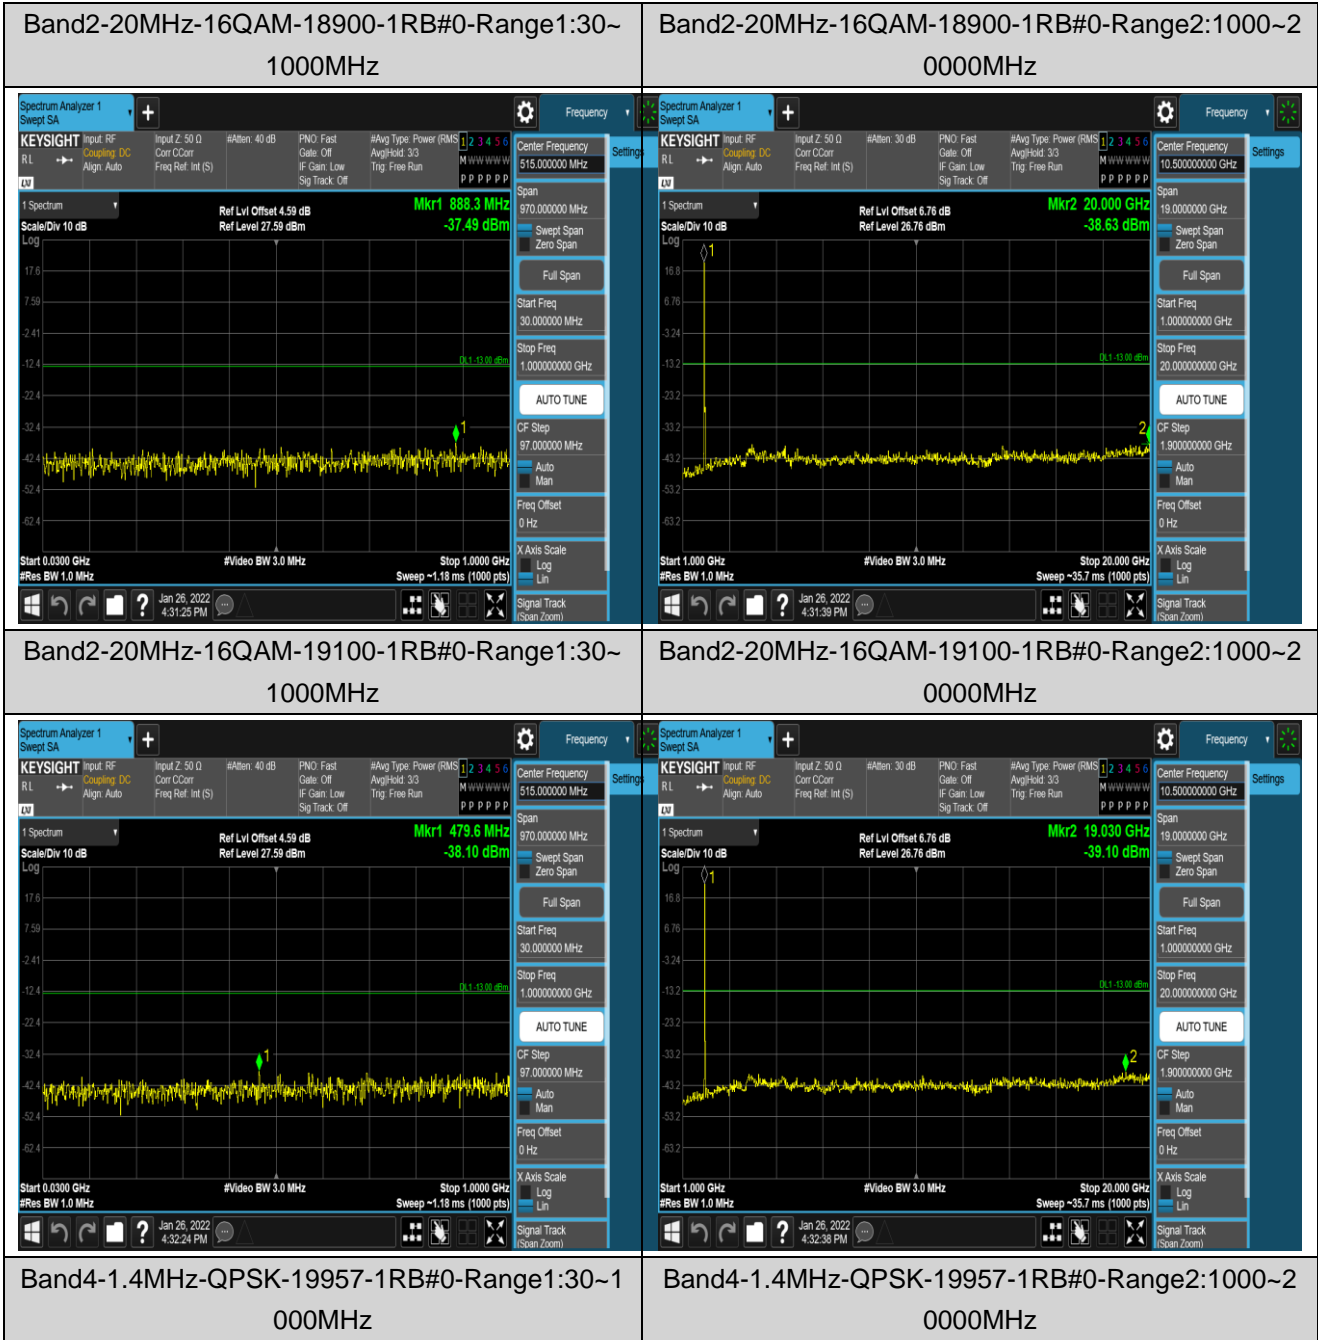

Remark: All bandwidth and all modulation had been tested, but only the worst case data displayed in this report.

Test Graphs

Band2-1.4MHz-16QAM-18607-1RB#0-Range1:30~1000MHz

Band2-1.4MHz-16QAM-18607-1RB#0-Range2:1000~20000MHz

Band2-1.4MHz-16QAM-18900-1RB#0-Range1:30~1000MHz

Band2-1.4MHz-16QAM-18900-1RB#0-Range2:1000~20000MHz

Band2-20MHz-QPSK-19100-1RB#0-Range1:30~1000MHz

Band2-20MHz-QPSK-19100-1RB#0-Range2:1000~20000MHz

Band2-20MHz-16QAM-18700-1RB#0-Range1:30~1000MHz

Band2-20MHz-16QAM-18700-1RB#0-Range2:1000~20000MHz

Band4-1.4MHz-QPSK-20175-1RB#0-Range1:30~1000MHz

Band4-1.4MHz-QPSK-20175-1RB#0-Range2:1000~2000MHz

Band4-1.4MHz-QPSK-20393-1RB#0-Range1:30~1000MHz

Band4-1.4MHz-QPSK-20393-1RB#0-Range2:1000~2000MHz