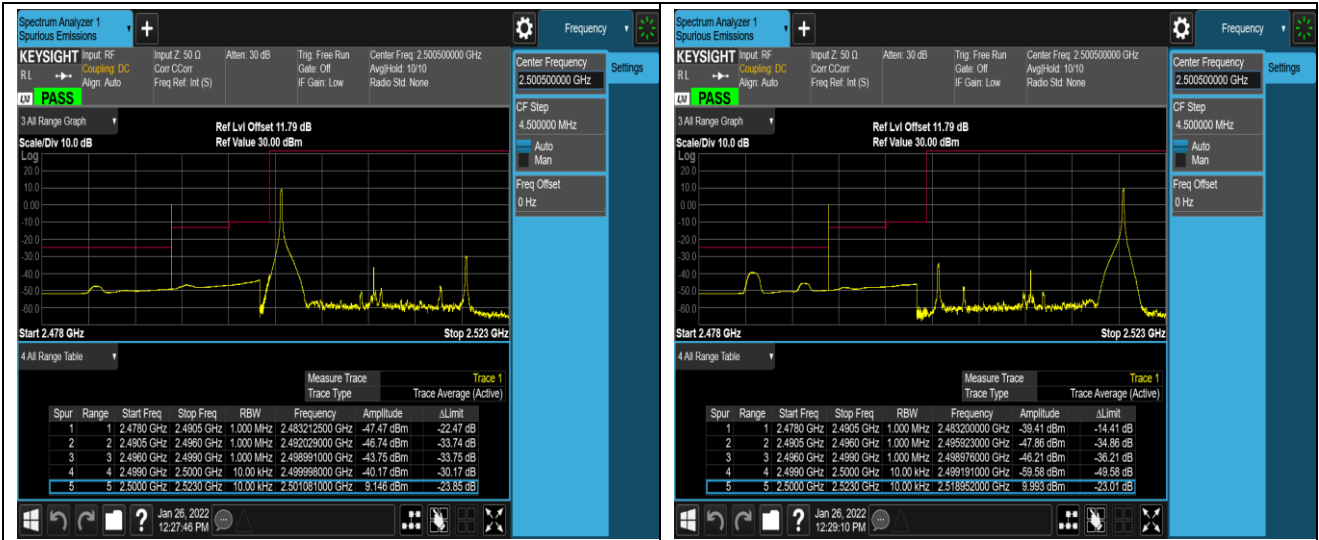

Band7-5MHz-16QAM-20775-25RB#0

Band7-5MHz-16QAM-21425-1RB#0

Band7-5MHz-16QAM-21425-1RB#24

Band7-5MHz-16QAM-21425-25RB#0

Band7-20MHz-QPSK-20850-1RB#0

Band7-20MHz-QPSK-20850-1RB#99

Band7-20MHz-QPSK-20850-100RB#0

Band7-20MHz-QPSK-21350-1RB#0

Band7-20MHz-QPSK-21350-1RB#99

Band7-20MHz-QPSK-21350-100RB#0

Band7-20MHz-16QAM-20850-1RB#0

Band7-20MHz-16QAM-20850-1RB#99

Appendix E: Conducted Spurious Emission

Test Result (worst case)