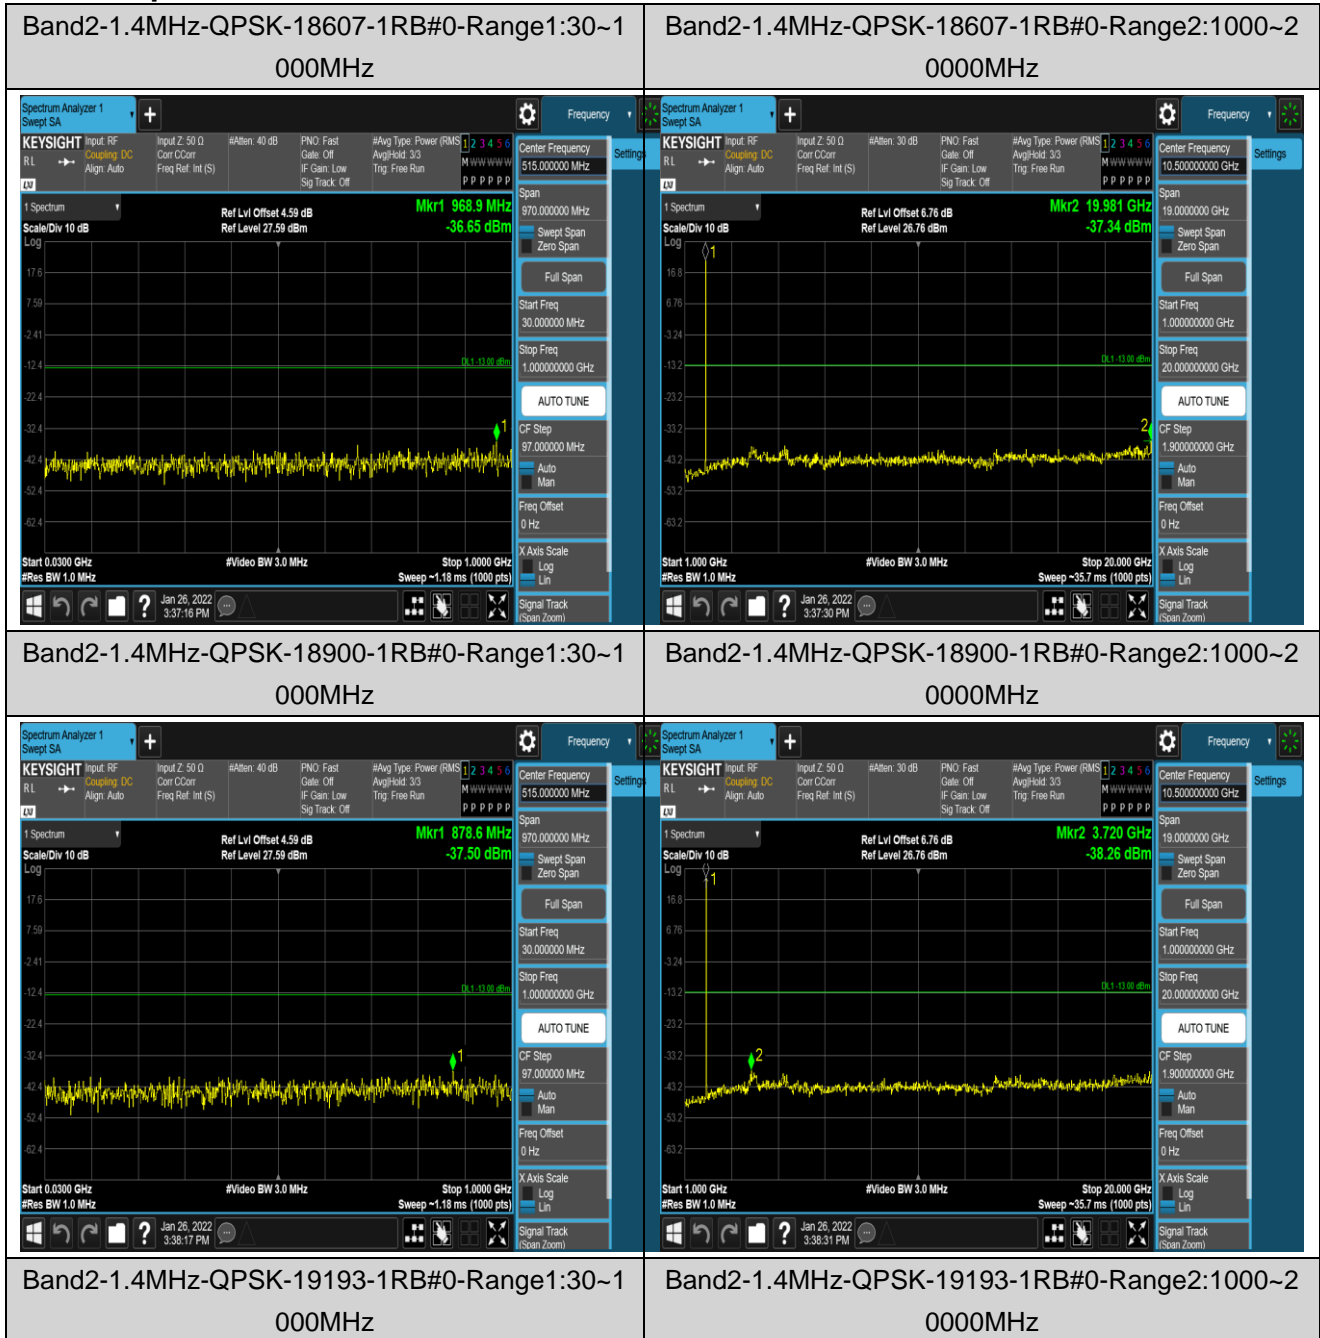

Test Graphs