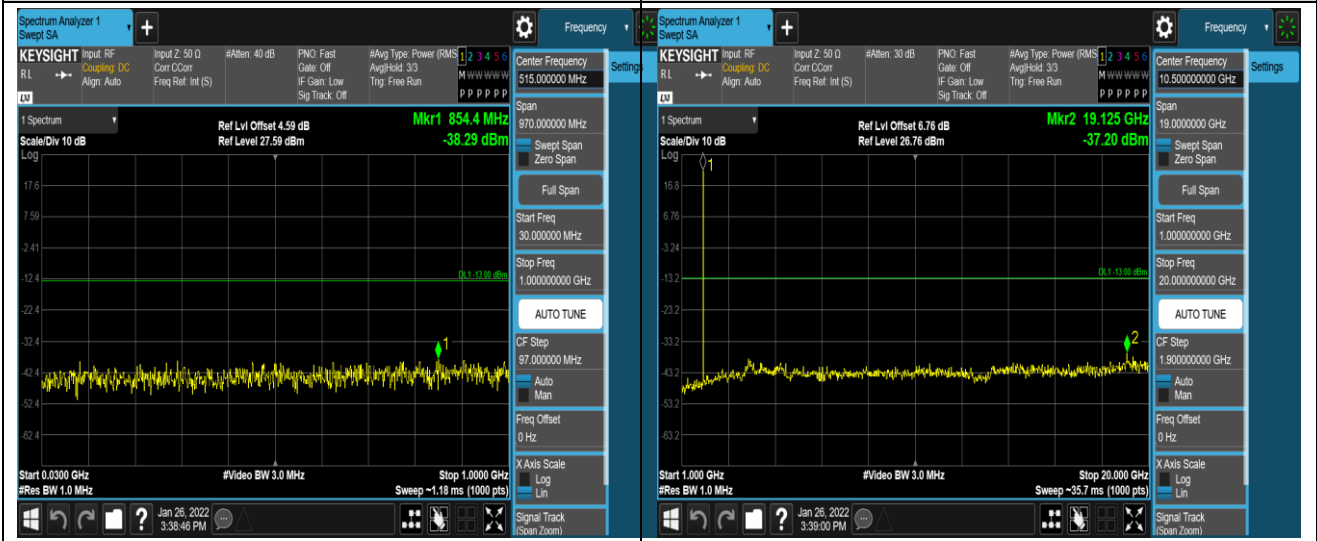

Remark: All bandwidth and all modulation had been tested, but only the worst case data displayed in this report.

Test Graphs

Band2-1.4MHz-16QAM-18607-1RB#0-Range1:30~1000MHz

Band2-1.4MHz-16QAM-18607-1RB#0-Range2:1000~20000MHz

Band2-1.4MHz-16QAM-18900-1RB#0-Range1:30~1000MHz

Band2-1.4MHz-16QAM-18900-1RB#0-Range2:1000~20000MHz

Band2-20MHz-QPSK-19100-1RB#0-Range1:30~1000MHz

Band2-20MHz-QPSK-19100-1RB#0-Range2:1000~20000MHz

Band2-20MHz-16QAM-18700-1RB#0-Range1:30~1000MHz