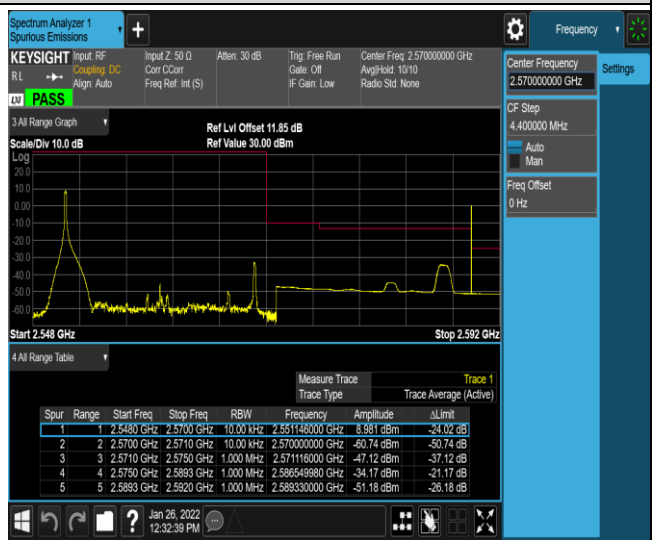

Band7-5MHz-16QAM-20775-25RB#0

Band7-5MHz-16QAM-21425-1RB#0

Band7-5MHz-16QAM-21425-1RB#24

Band7-5MHz-16QAM-21425-25RB#0

Band7-20MHz-QPSK-20850-1RB#0

Band7-20MHz-QPSK-20850-1RB#99

Band7-20MHz-QPSK-20850-100RB#0

Band7-20MHz-QPSK-21350-1RB#0

Band7-20MHz-QPSK-21350-1RB#99

Band7-20MHz-QPSK-21350-100RB#0

Band7-20MHz-16QAM-20850-1RB#0

Band7-20MHz-16QAM-20850-1RB#99

Appendix E: Conducted Spurious Emission

Test Result (worst case)