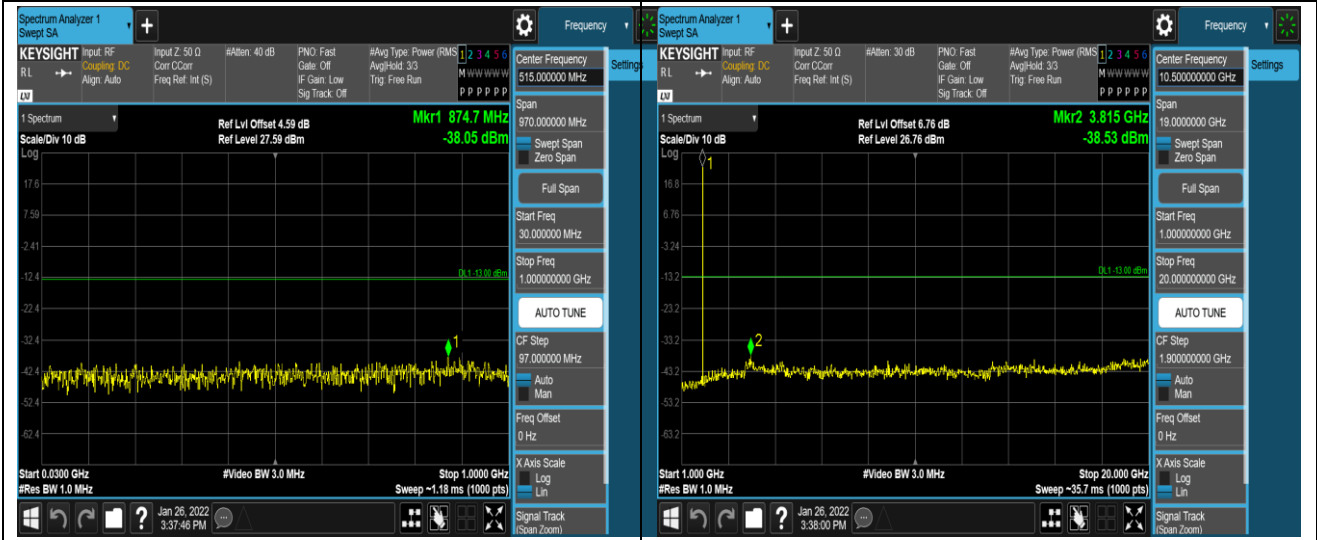

Remark: All bandwidth and all modulation had been tested, but only the worst case data displayed in this report.

Test Graphs

Band2-1.4MHz-16QAM-18607-1RB#0-Range1:30~1000MHz

Band2-1.4MHz-16QAM-18607-1RB#0-Range2:1000~20000MHz

Band2-1.4MHz-16QAM-18900-1RB#0-Range1:30~1000MHz

Band2-1.4MHz-16QAM-18900-1RB#0-Range2:1000~20000MHz

Band2-20MHz-QPSK-19100-1RB#0-Range1:30~1000MHz

Band2-20MHz-QPSK-19100-1RB#0-Range2:1000~20000MHz

Band2-20MHz-16QAM-18700-1RB#0-Range1:30~1000MHz