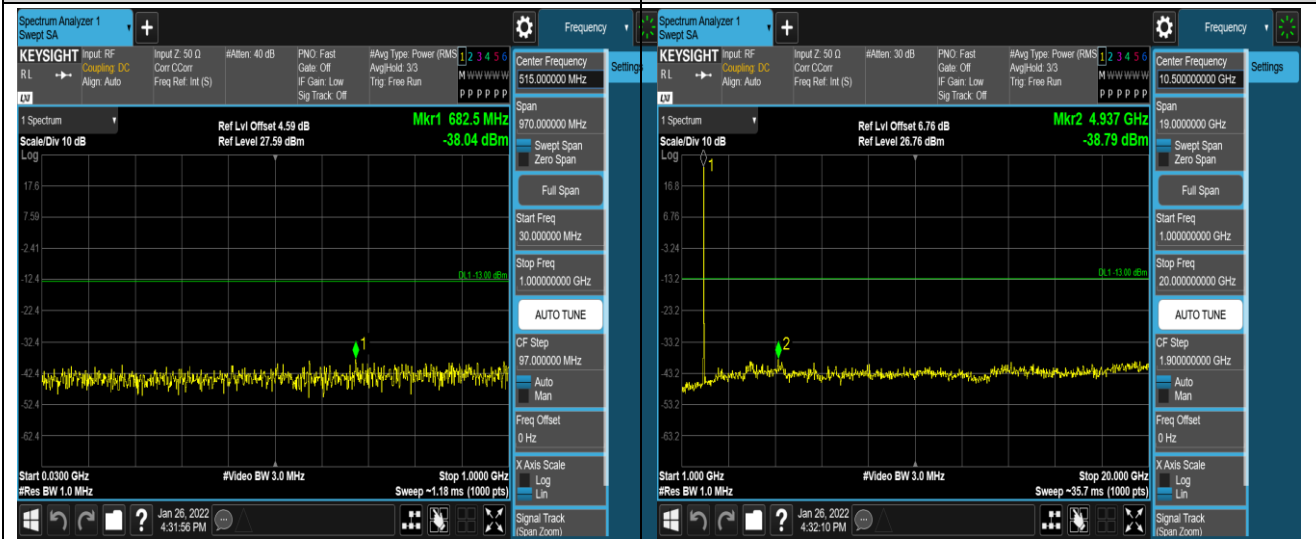

Remark: All bandwidth and all modulation had been tested, but only the worst case data displayed in this report.

Test Graphs

Band2-1.4MHz-16QAM-18607-1RB#0-Range1:30~1000MHz

Band2-1.4MHz-16QAM-18607-1RB#0-Range2:1000~20000MHz

Band2-1.4MHz-16QAM-18900-1RB#0-Range1:30~1000MHz

Band2-1.4MHz-16QAM-18900-1RB#0-Range2:1000~20000MHz

Band2-20MHz-QPSK-19100-1RB#0-Range1:30~1000MHz

Band2-20MHz-QPSK-19100-1RB#0-Range2:1000~20000MHz

Band2-20MHz-16QAM-18700-1RB#0-Range1:30~1000MHz

Band2-20MHz-16QAM-18700-1RB#0-Range2:1000~20000MHz

Band4-1.4MHz-QPSK-20175-1RB#0-Range1:30~1000MHz

Band4-1.4MHz-QPSK-20175-1RB#0-Range2:1000~2000MHz

Band4-1.4MHz-QPSK-20393-1RB#0-Range1:30~1000MHz

Band4-1.4MHz-QPSK-20393-1RB#0-Range2:1000~2000MHz