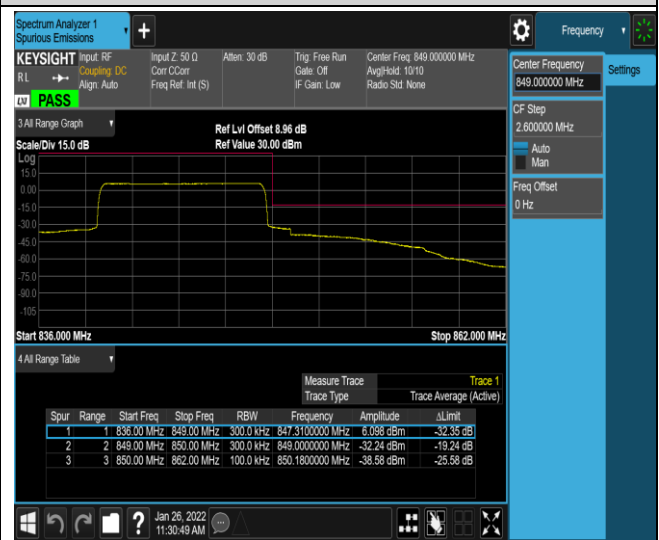

Band5-10MHz-16QAM-20600-50RB#0

Band7-5MHz-QPSK-20775-1RB#24