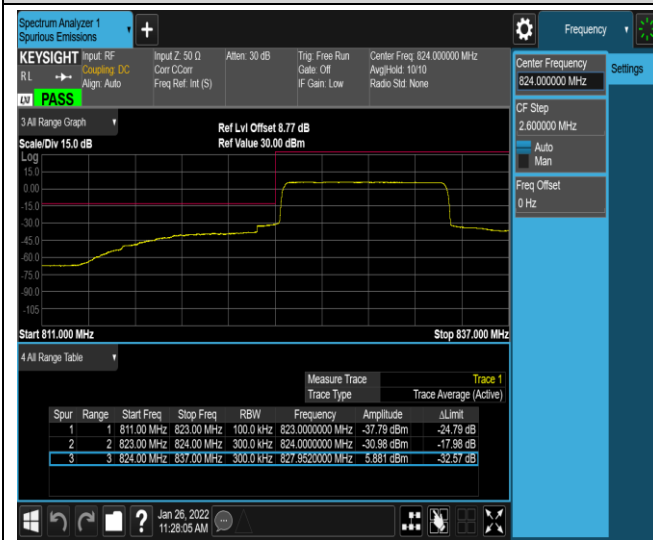

Band5-10MHz-QPSK-20600-1RB#0

Band5-10MHz-QPSK-20600-1RB#49

Band5-10MHz-QPSK-20600-50RB#0

Band5-10MHz-16QAM-20450-1RB#0

Band5-10MHz-16QAM-20450-1RB#49

Band5-10MHz-16QAM-20450-50RB#0

Band5-10MHz-16QAM-20600-1RB#0