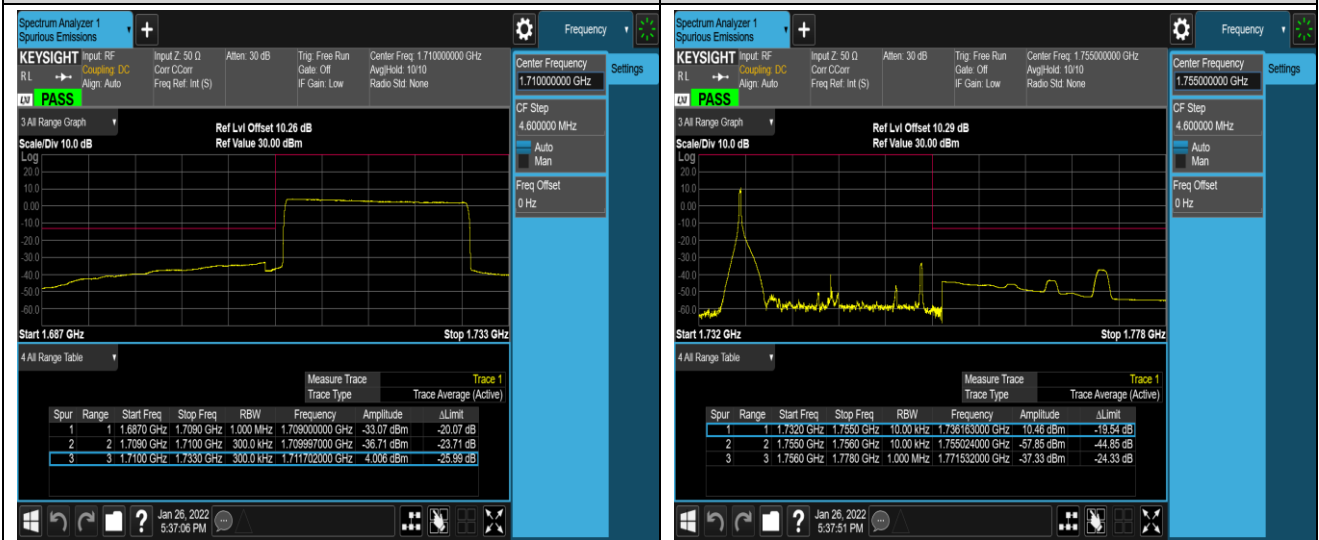

Band4-20MHz-16QAM-20050-100RB#0

Band4-20MHz-16QAM-20300-1RB#0

Band4-20MHz-16QAM-20300-1RB#99

Band4-20MHz-16QAM-20300-100RB#0