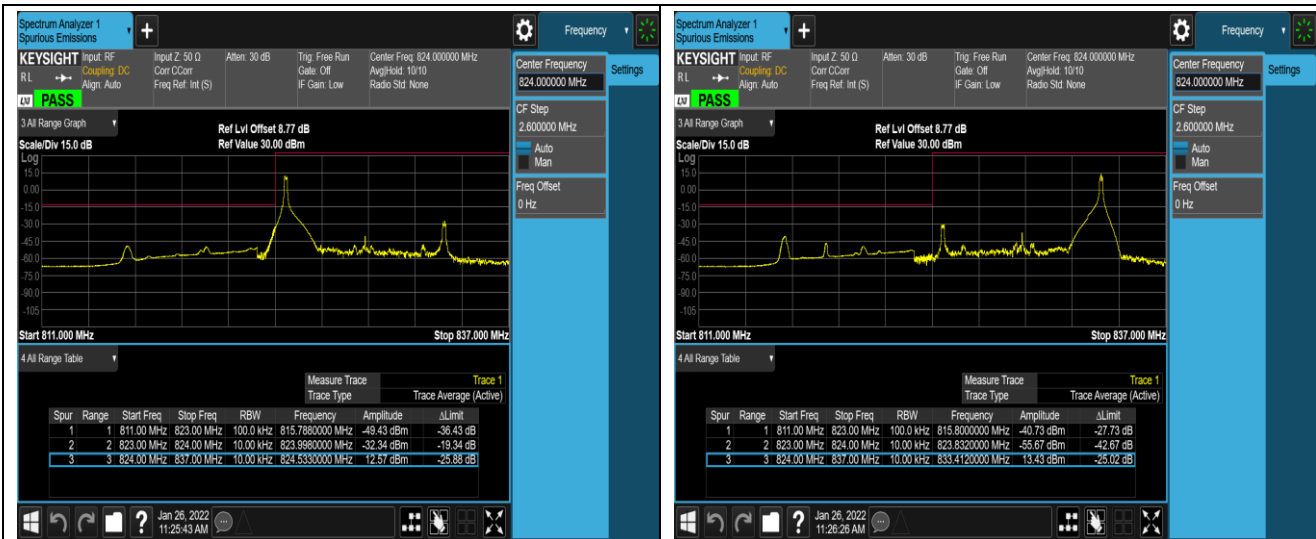

Band5-1.4MHz-16QAM-20407-6RB#0

Band5-1.4MHz-16QAM-20643-1RB#0

Band5-1.4MHz-16QAM-20643-1RB#5

Band5-1.4MHz-16QAM-20643-6RB#0

Band5-10MHz-QPSK-20450-1RB#0

Band5-10MHz-QPSK-20450-1RB#49

Band5-10MHz-QPSK-20450-50RB#0