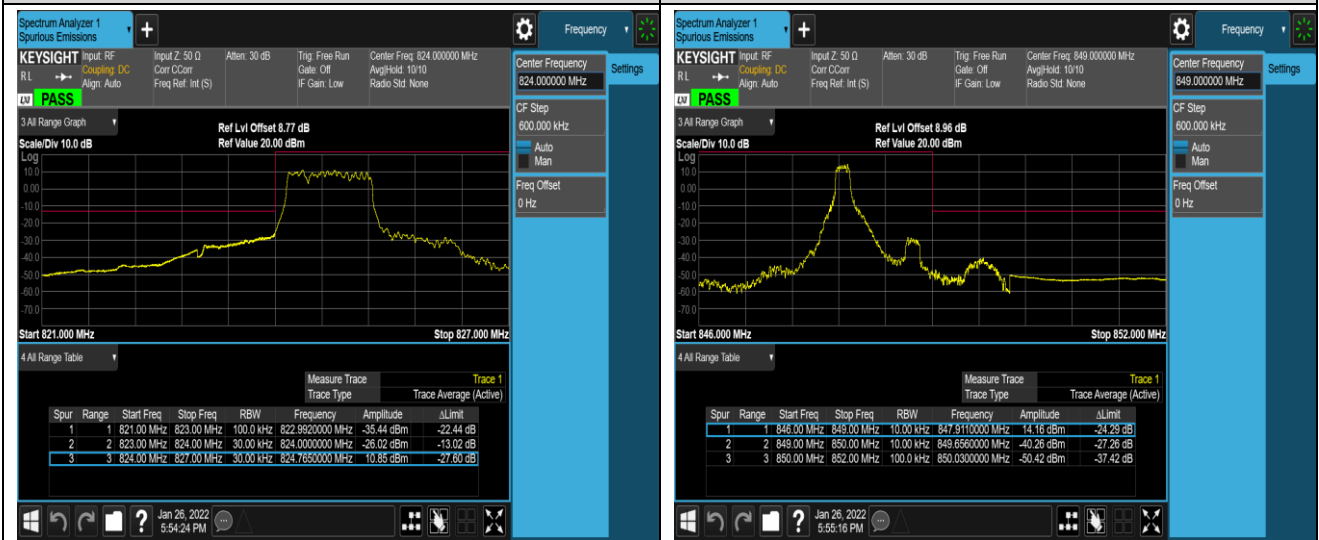

Band5-1.4MHz-QPSK-20407-6RB#0

Band5-1.4MHz-QPSK-20643-1RB#0

Band5-1.4MHz-QPSK-20643-1RB#5

Band5-1.4MHz-QPSK-20643-6RB#0