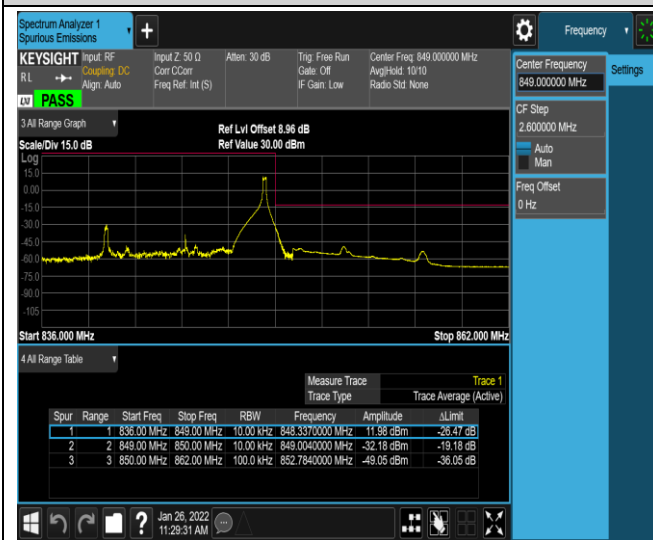

Band5-10MHz-16QAM-20600-1RB#49

Band7-5MHz-QPSK-20775-1RB#0