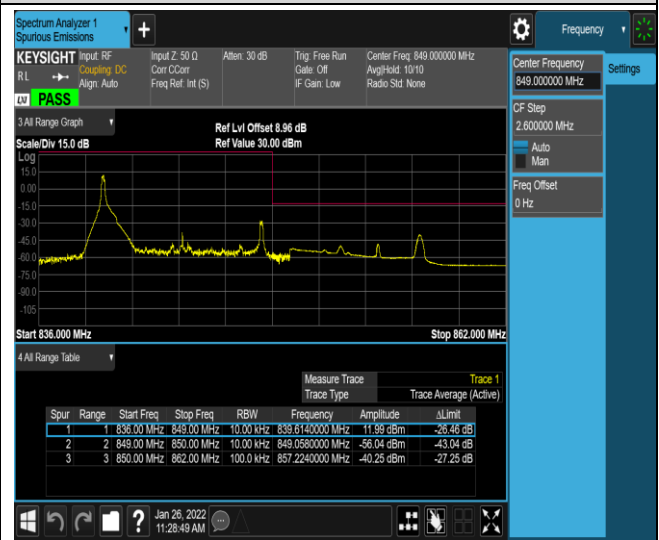

Band5-10MHz-QPSK-20600-1RB#0

Band5-10MHz-QPSK-20600-1RB#49

Band5-10MHz-QPSK-20600-50RB#0

Band5-10MHz-16QAM-20450-1RB#0

Band5-10MHz-16QAM-20450-1RB#49

Band5-10MHz-16QAM-20450-50RB#0

Band5-10MHz-16QAM-20600-1RB#0