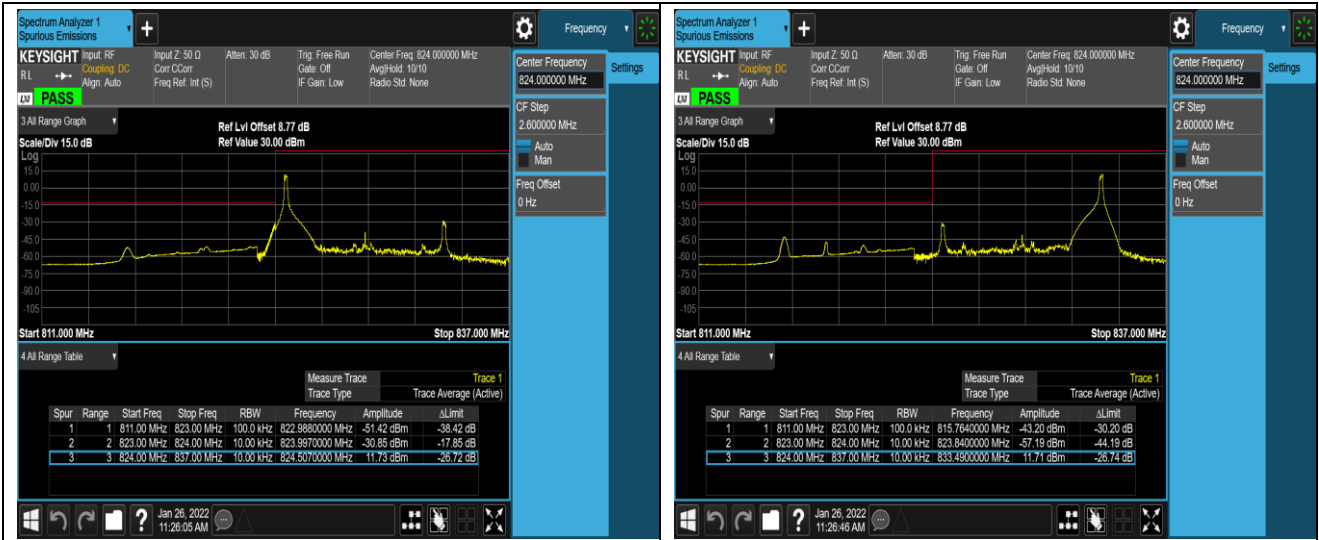

Band5-10MHz-QPSK-20600-1RB#0

Band5-10MHz-QPSK-20600-1RB#49

Band5-10MHz-QPSK-20600-50RB#0

Band5-10MHz-16QAM-20450-1RB#0

Band5-10MHz-16QAM-20450-1RB#49

Band5-10MHz-16QAM-20450-50RB#0

Band5-10MHz-16QAM-20600-1RB#0