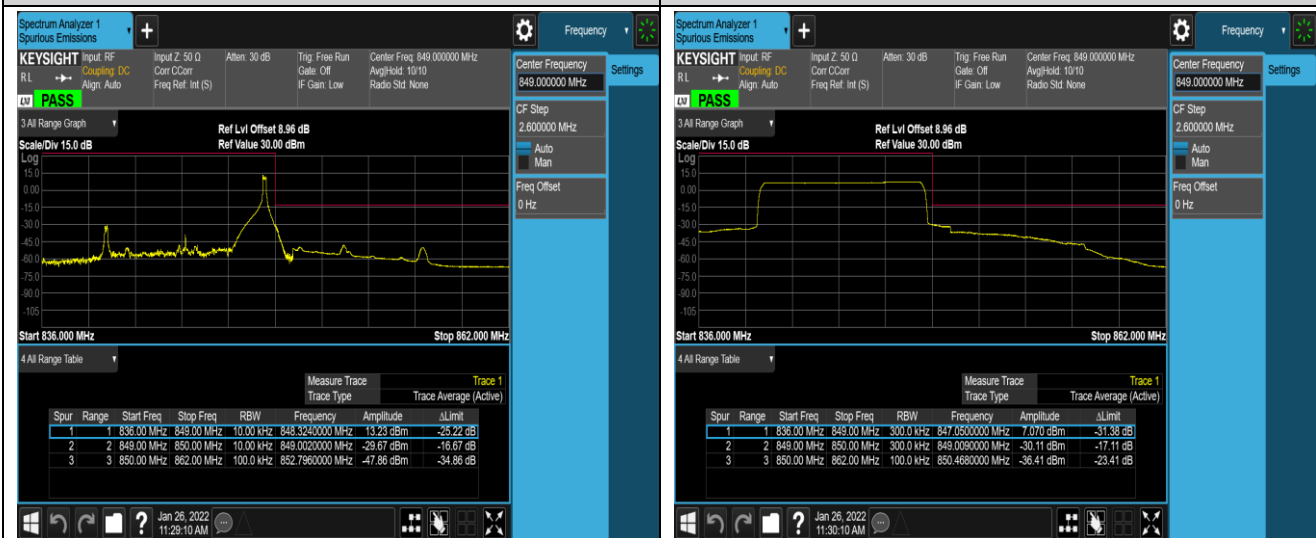

Band5-10MHz-QPSK-20600-1RB#49

Band5-10MHz-QPSK-20600-50RB#0

Band5-10MHz-16QAM-20450-1RB#0

Band5-10MHz-16QAM-20450-1RB#49