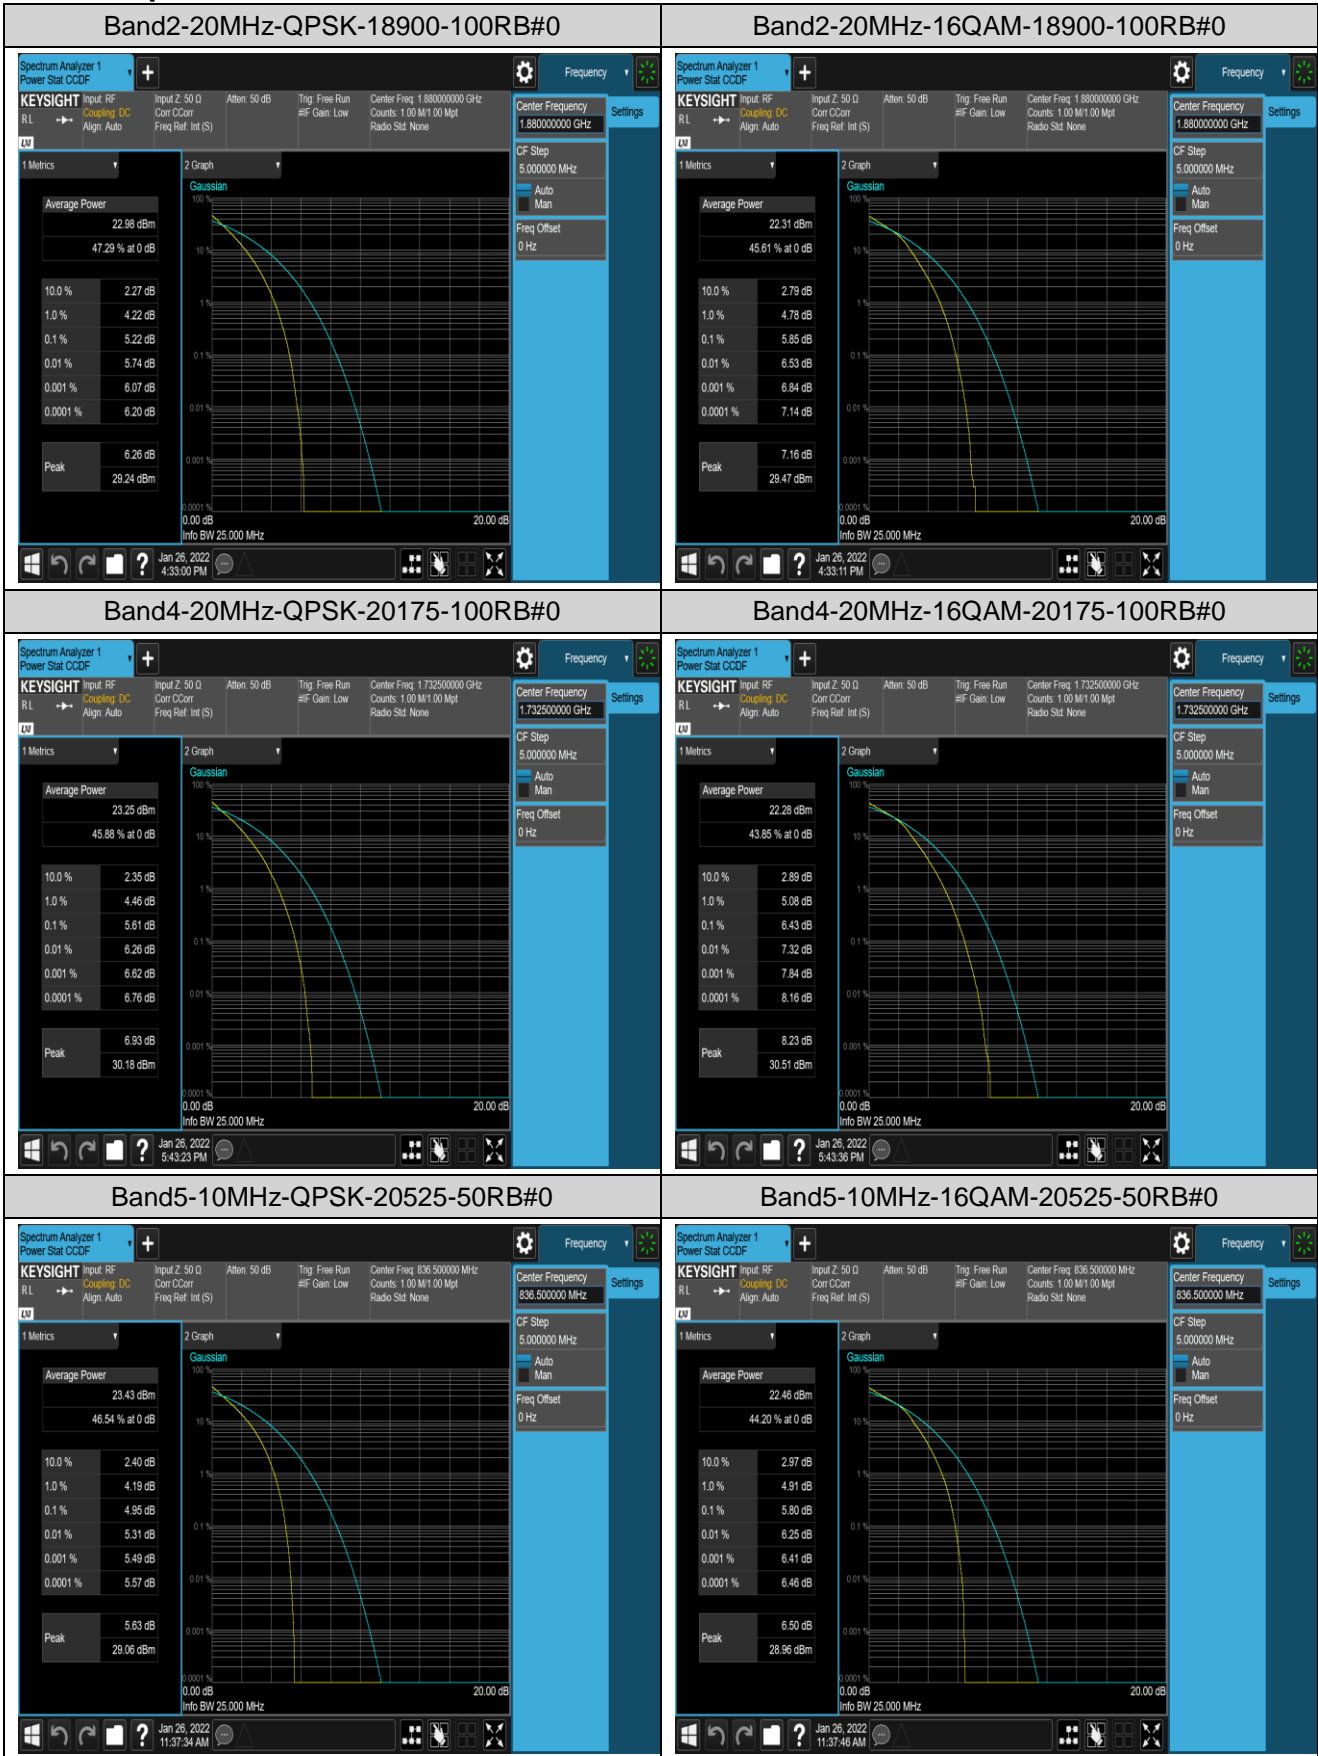

Test Graphs