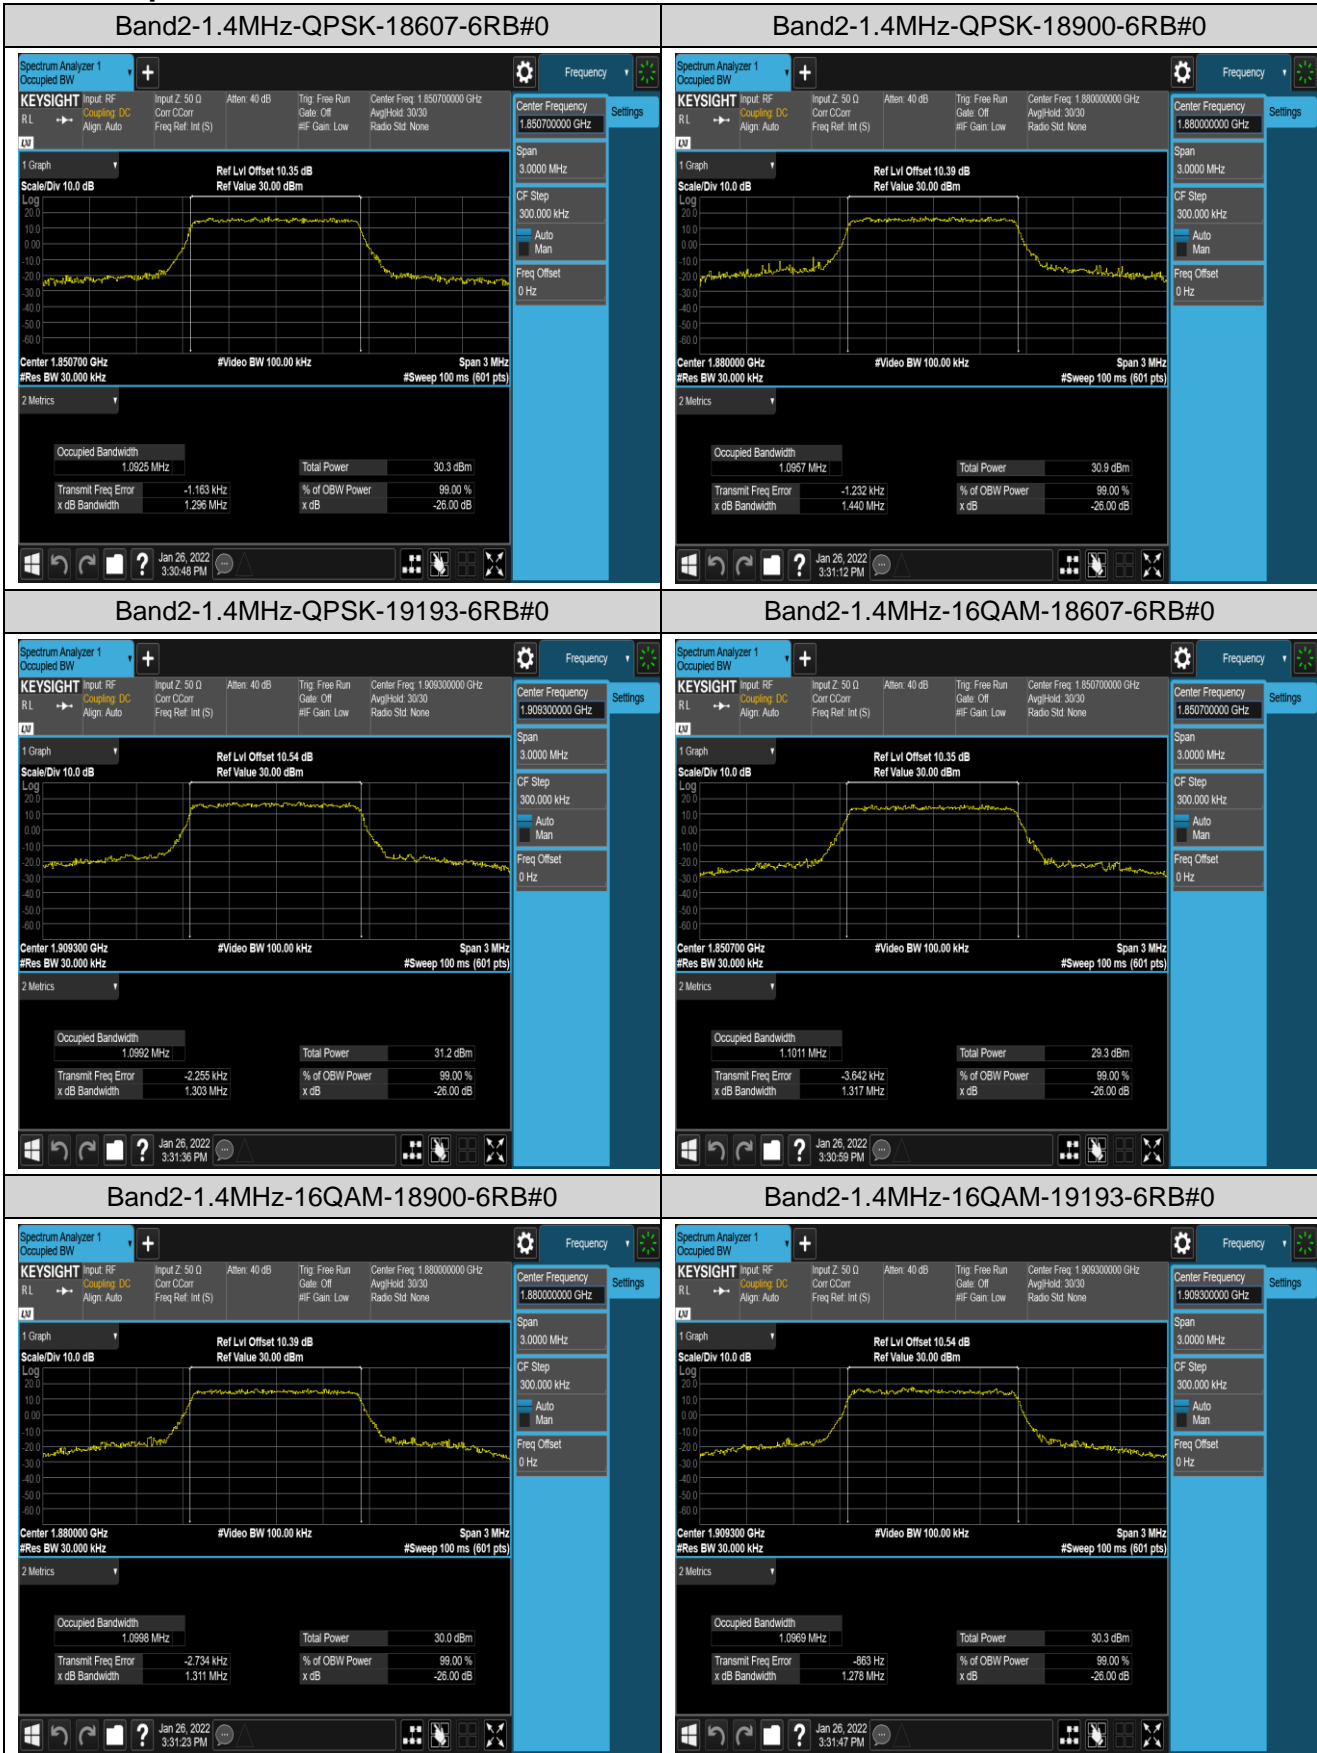

Test Graphs