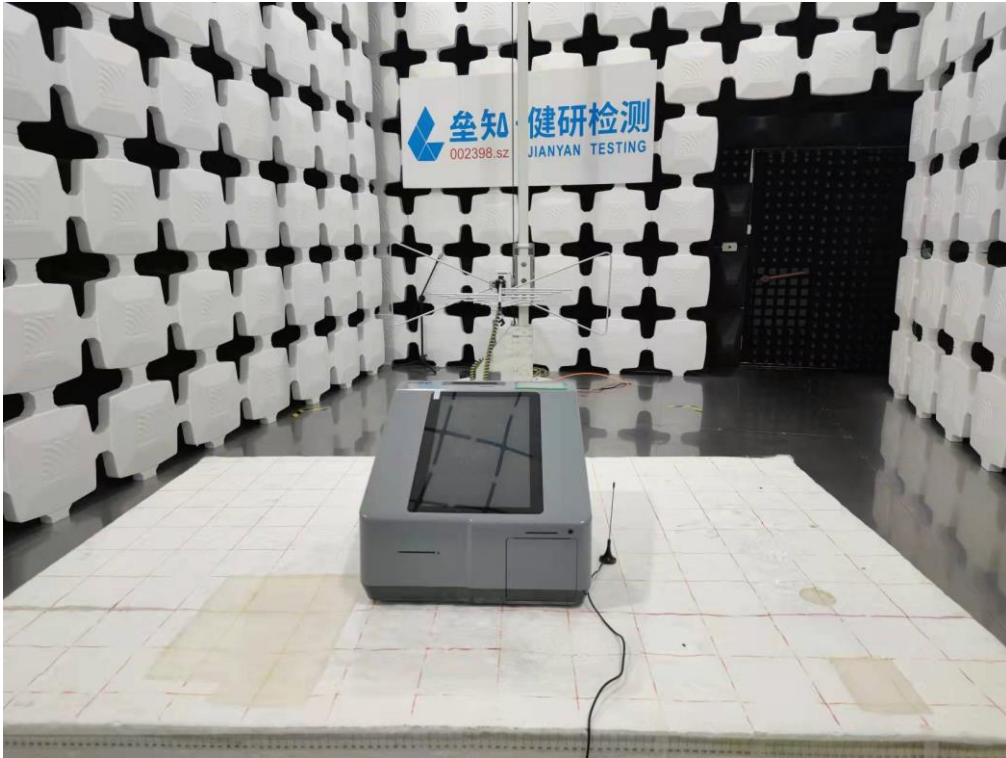

7 Test Setup Photo

Radiated Spurious Emission
Below 1GHz

Above 1GHz

Conducted Measurement

8 EUT Constructional Details

Reference to the test report No.: JYTSZ-R12-2200113.

-----End of report-----