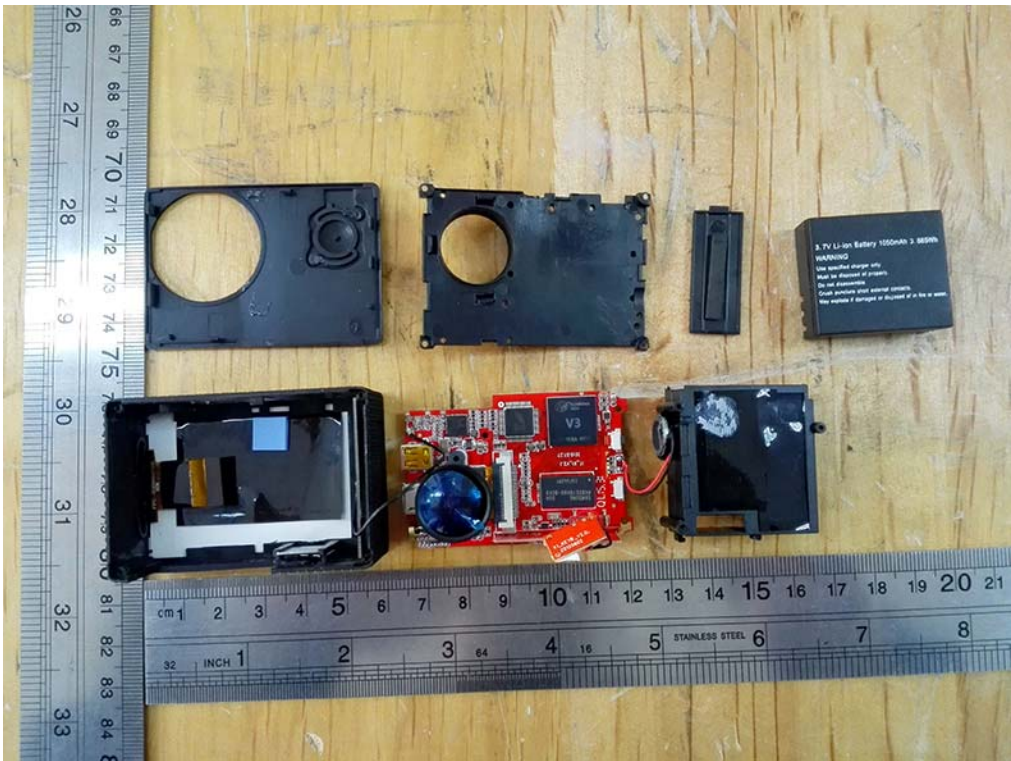

Internal Photo
Model name: Explorer

WIFI
Antenna