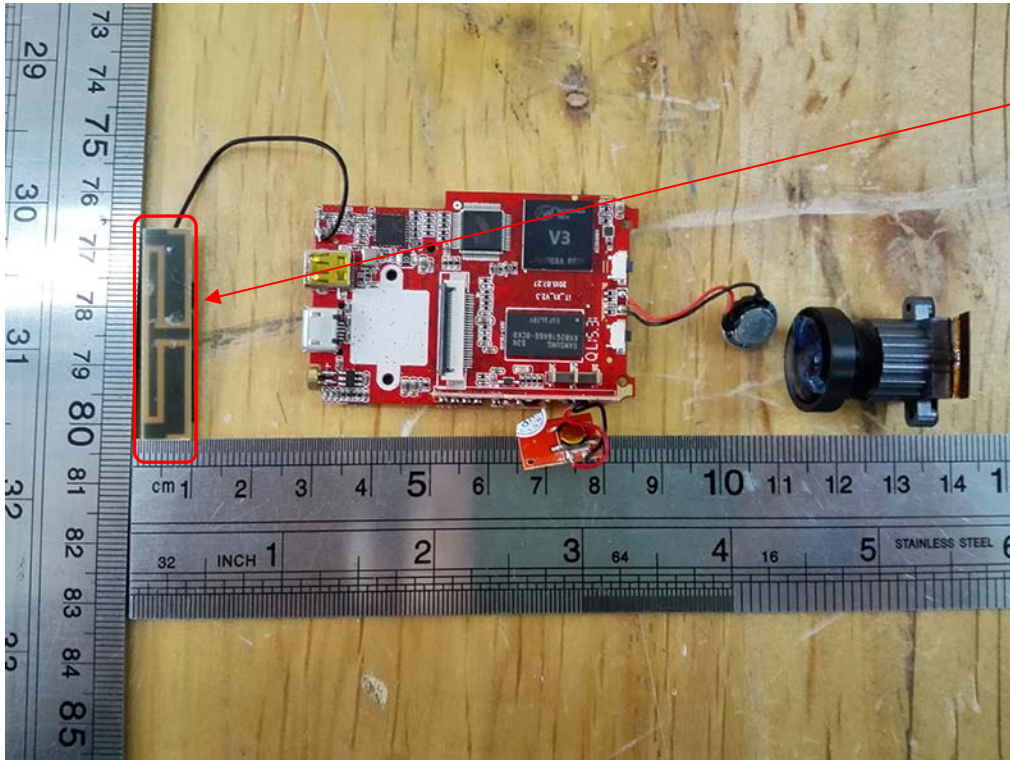

Internal Photo
Model name: Explorer

WIFI
Antenna