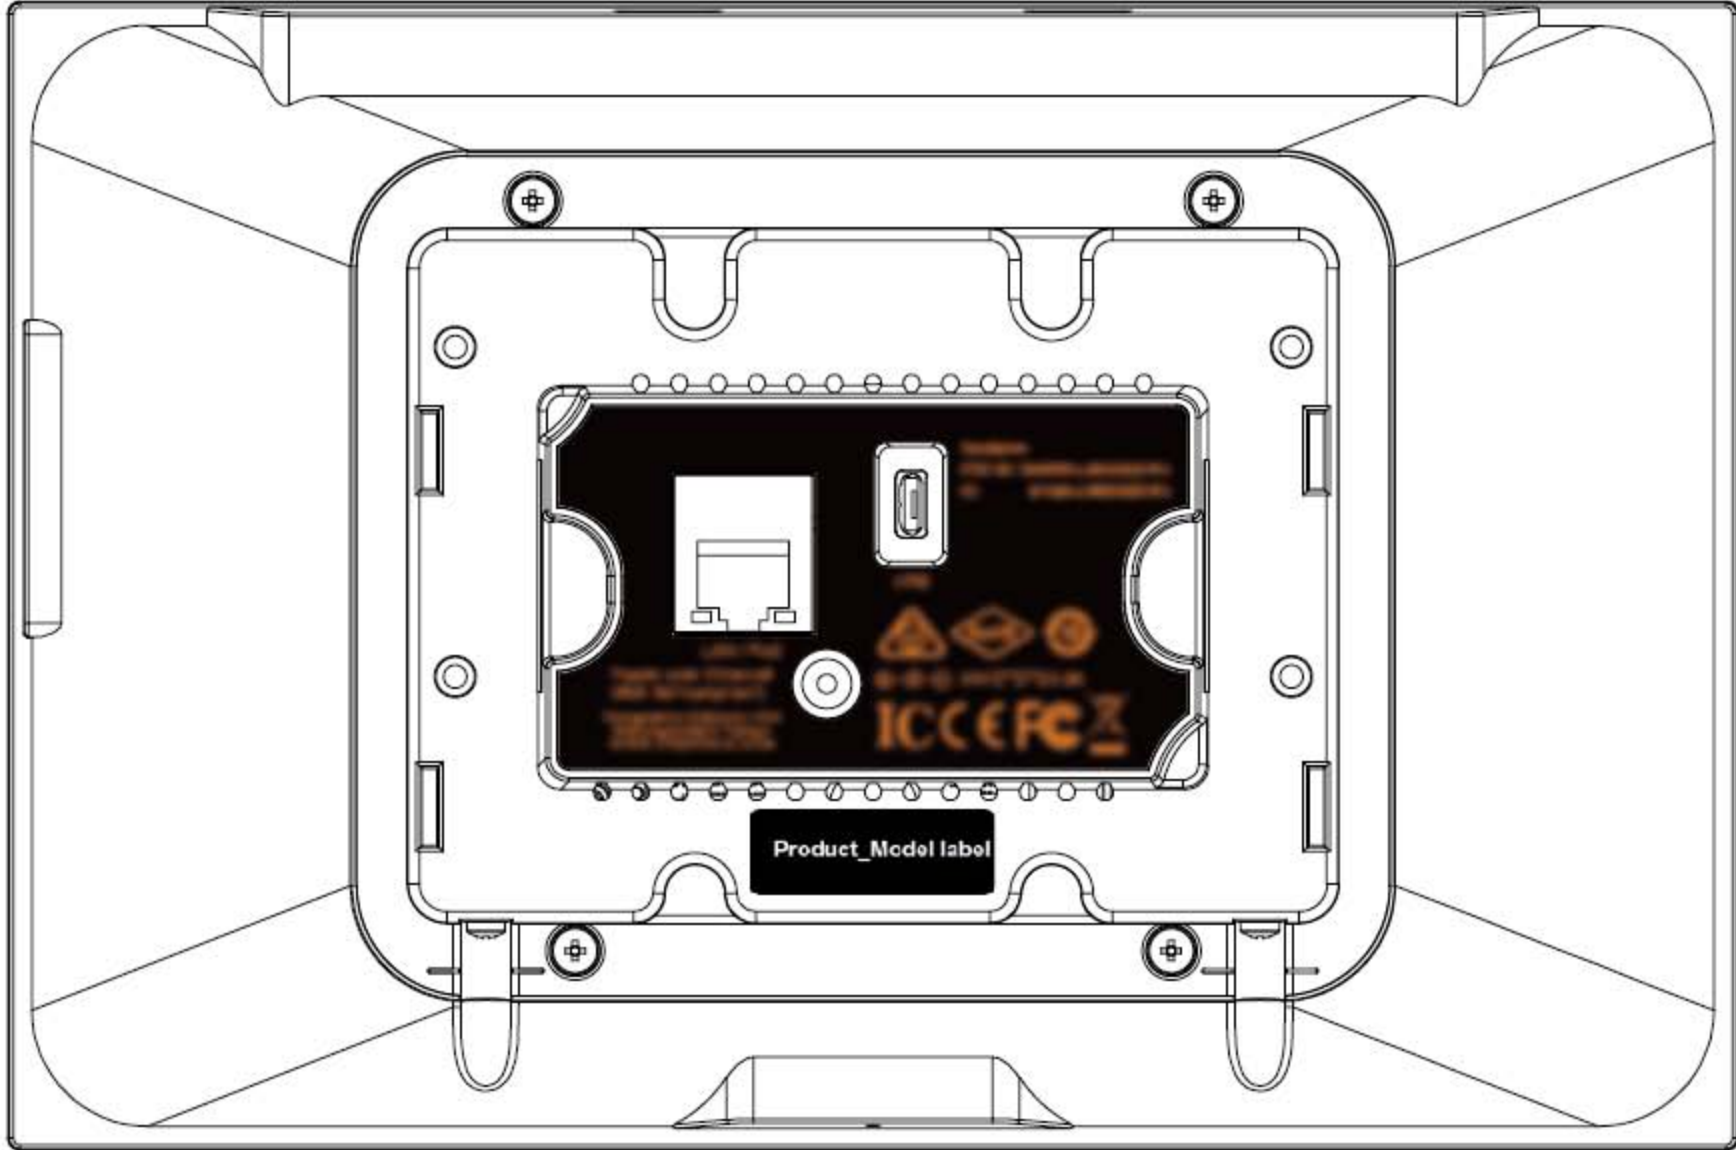

Product_Model label

LAN / PoE

Power over Ethernet
(802.3af compliant)

Designed by Zykrnix USA
Manufactured in Taiwan
WWW.ZYKRUNIX.COM

USB

Contains:

FCC ID: 2AGRR-LBEE5ZZ1PJ

IC: 8110A-LBEE5ZZ1PJ

FCC ID: 2AGRR-LBEE5ZZ1PJ

IC: 8110A-LBEE5ZZ1PJ

⊕ ⊖ ⊗ 24V ——— 0.5A

ICC EFC

11.6" Touch Screen Controller
MODEL: Symphony XL

11.6" Touch Screen Controller
MODEL: Symphony II

LAN / PoE

Power over Ethernet
(802.3af compliant)

Designed by Zykrnix USA
Manufactured in Taiwan
WWW.ZYKRONIX.COM

USB

Contains:

FCC ID: 2AGRR-LBEE5ZZ1PJ

IC: 8110A-LBEE5ZZ1PJ

 24V  0.5A

ICC EFC

8.0" Touch Screen Controller