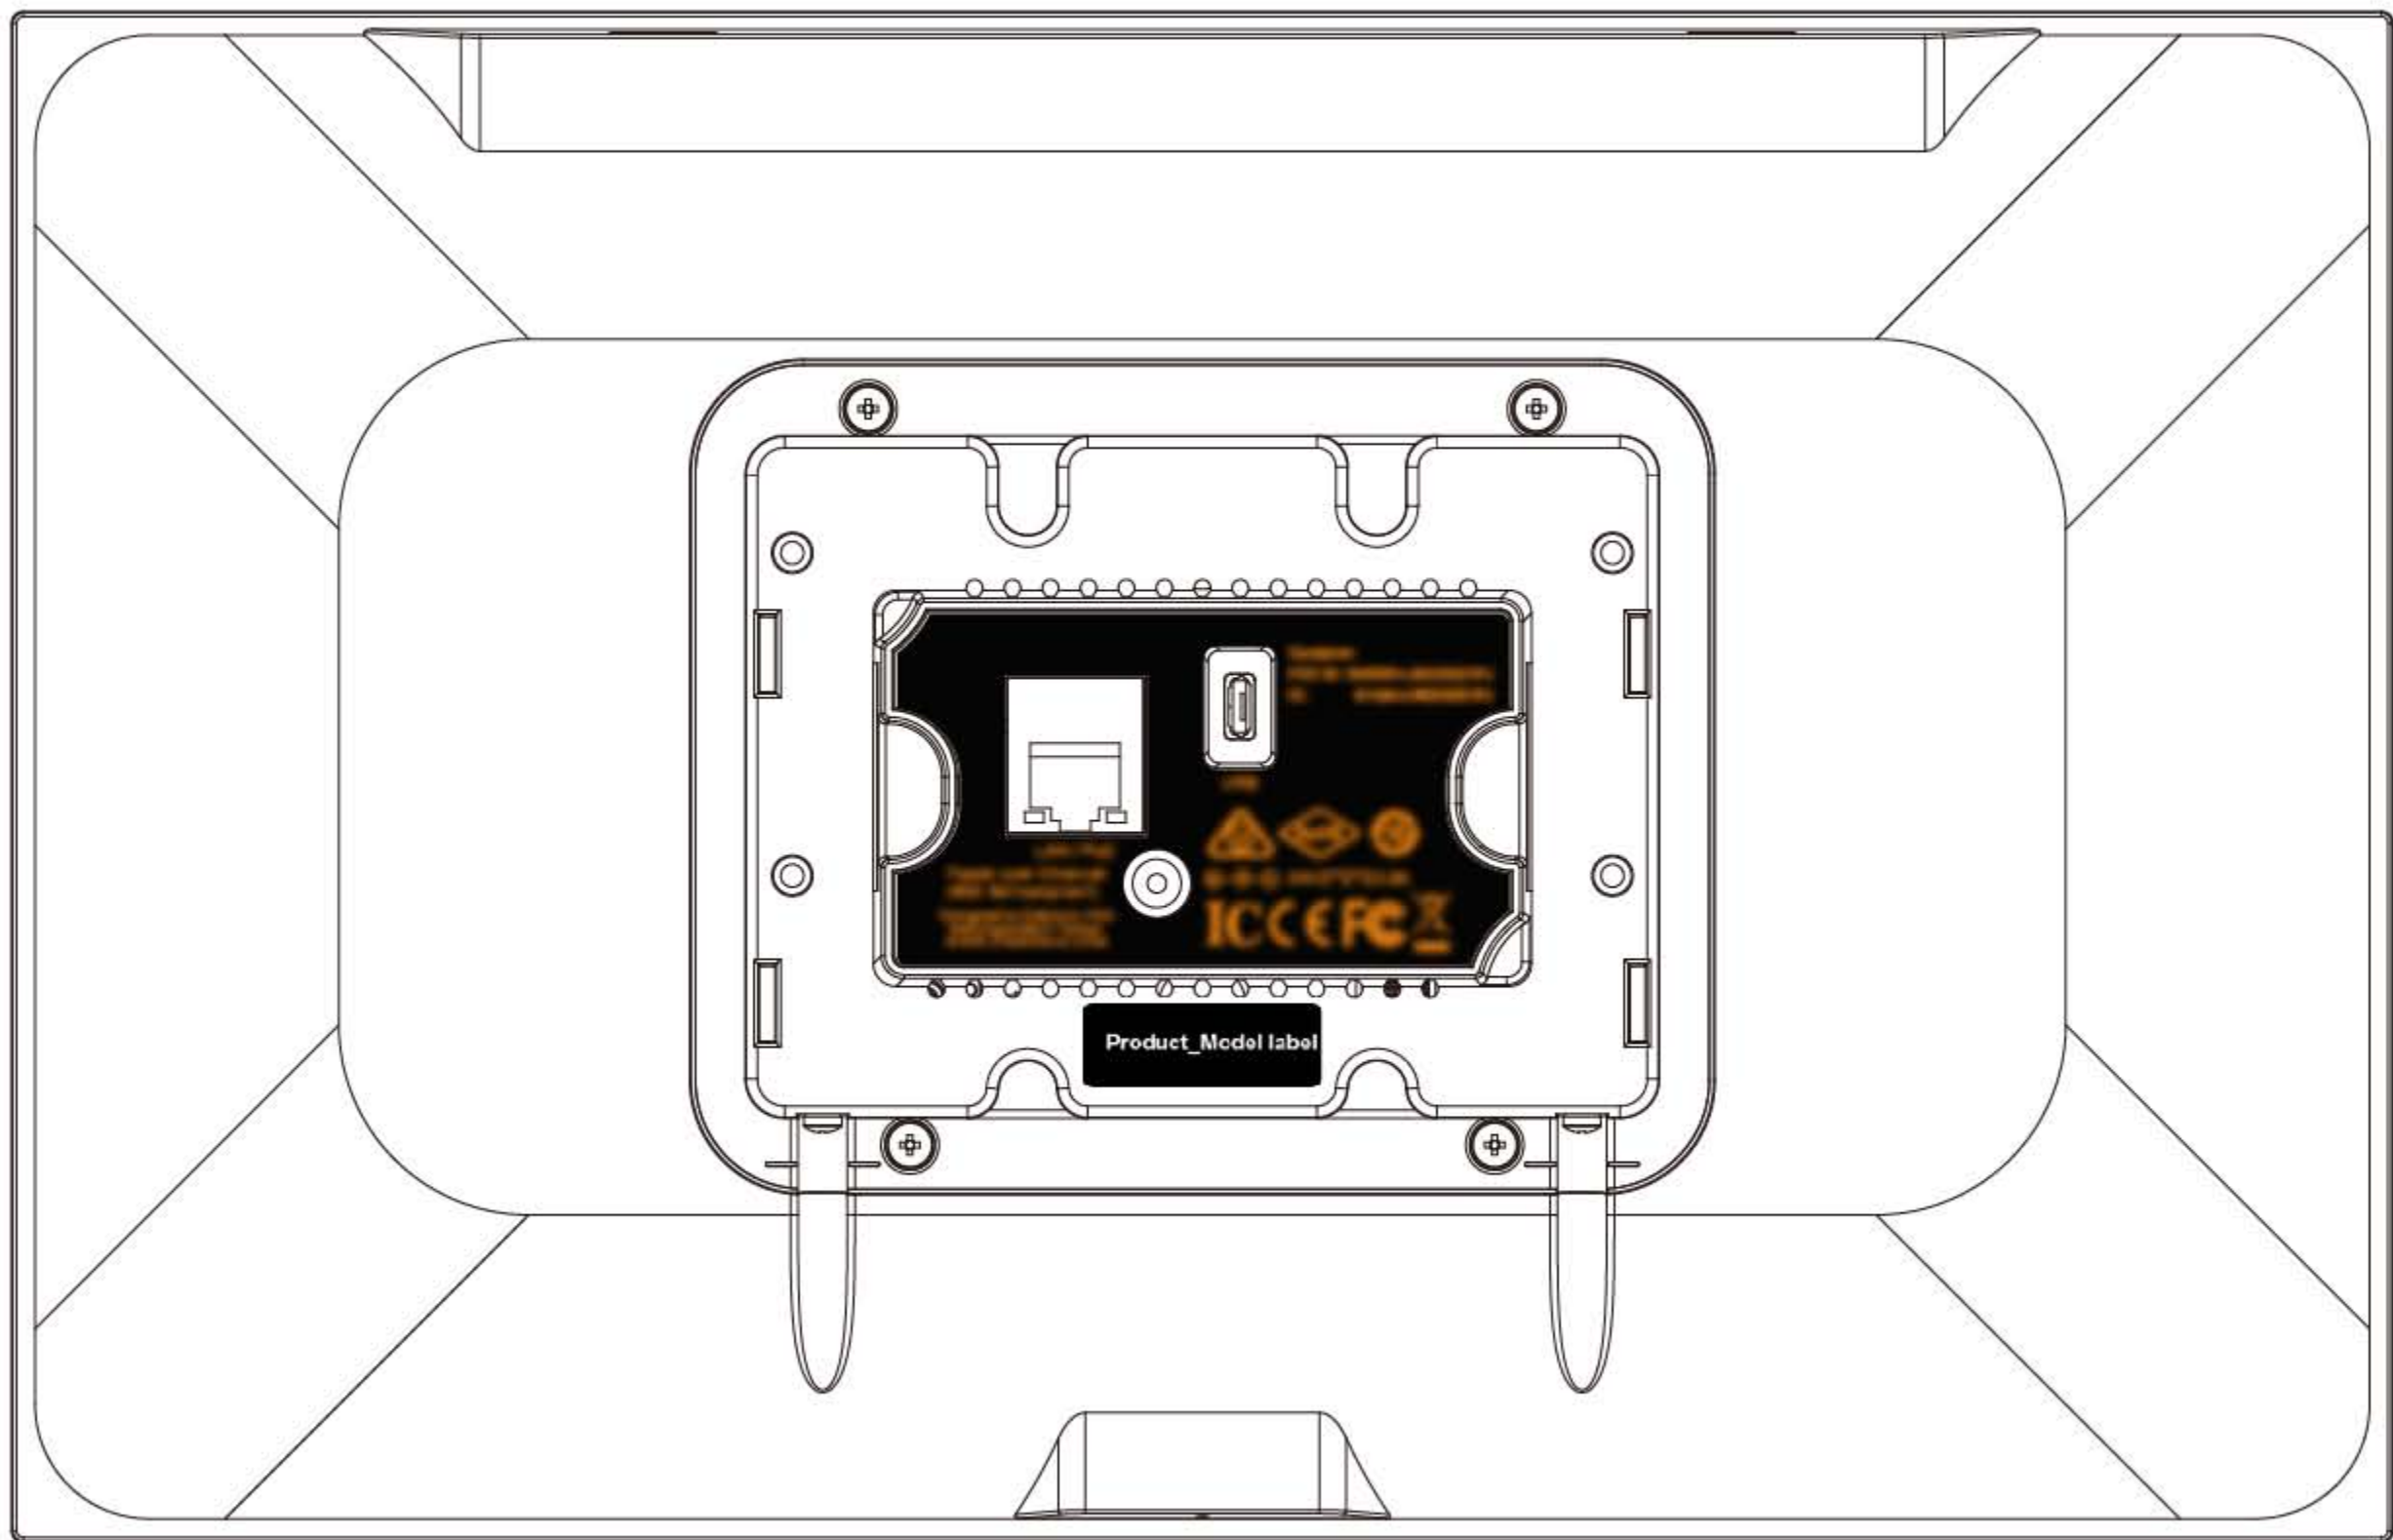

Product_Model label

LAN / PoE

Power over Ethernet
(802.3af compliant)

Designed by Zykrnix USA
Manufactured in Taiwan
WWW.ZYKRUNIX.COM

USB

Contains:

FCC ID: 2AGRR-LBEE5ZZ1PJ

IC: 8110A-LBEE5ZZ1PJ

⊕ ⊖ ⊗ 24V ——— 0.5A

ICC EFC

15.6" Touch Screen Controller
MODEL: Milano XL

LAN / PoE

Power over Ethernet
(802.3af compliant)

Designed by Zykrnix USA
Manufactured in Taiwan
WWW.ZYKRONIX.COM

USB

Contains:

FCC ID: 2AGRR-LBEE5ZZ1PJ

IC: 8110A-LBEE5ZZ1PJ

⊕ ⊖ ⊗ 24V ——— 0.5A

ICC EFC

11.6" Touch Screen Controller
MODEL: Symphony XL

11.6" Touch Screen Controller
MODEL: Symphony II

LAN / PoE

Power over Ethernet
(802.3af compliant)

Designed by Zykrnix USA
Manufactured in Taiwan
WWW.ZYKRONIX.COM

USB

Contains:

FCC ID: 2AGRR-LBEE5ZZ1PJ

IC: 8110A-LBEE5ZZ1PJ

 24V  0.5A

ICC EFC

8.0" Touch Screen Controller