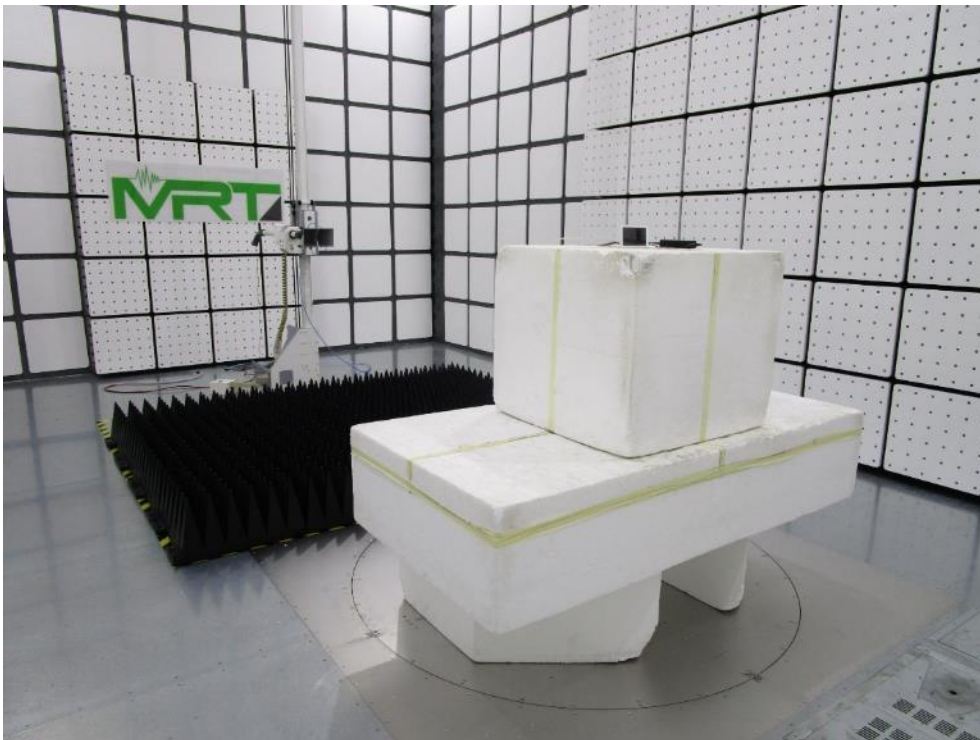

**Product: W-LAN + Bluetooth
Module**

Brand Name: Zykrionix

Model Number: LBEE5ZZ1PJ

Test Photograph

Description: Front View of Conducted Emission Test Setup

Description: Back View of Conducted Emission Test Setup

Description: Radiated Emission Test Setup for below 1GHz

Description: Radiated Emission Test Setup for above 1GHz

Description: Conducted Emission Test Setup