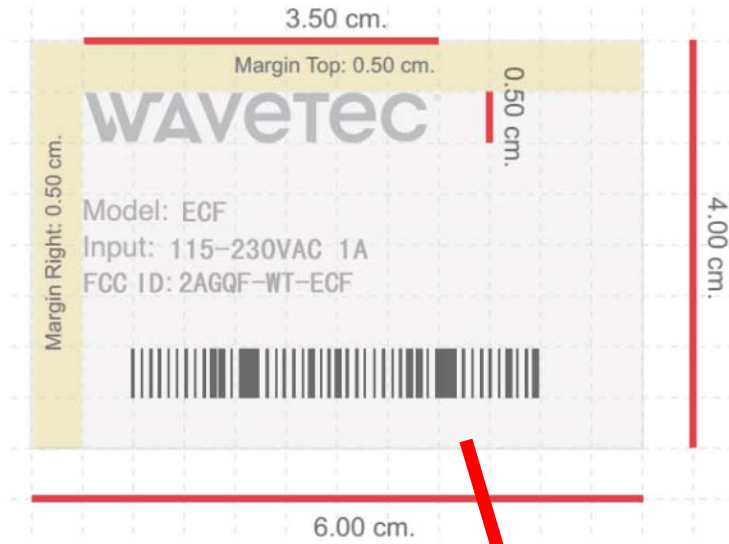

FCC ID: 2AGQF-WT-ECF

Label:

Label Location: