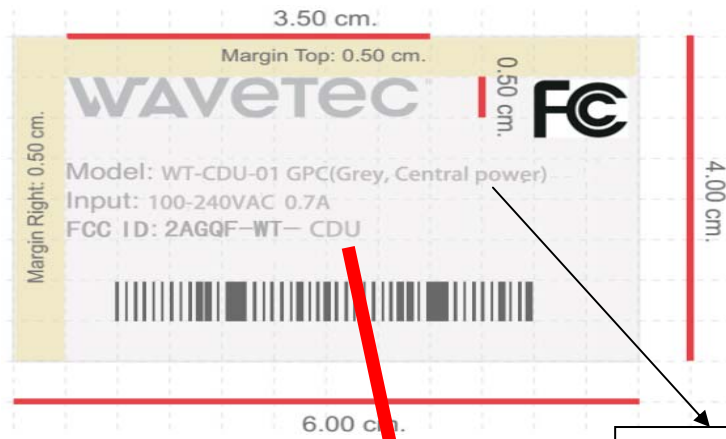

FCC ID: 2AGQF-WT-CDU

Label:

Model: WT-CDU-01 BPC (Black, Central power)
CDU White-01 BPC (Black, Central power)
CDU-01 GPA (Grey , Power Adapter)

Label Location: