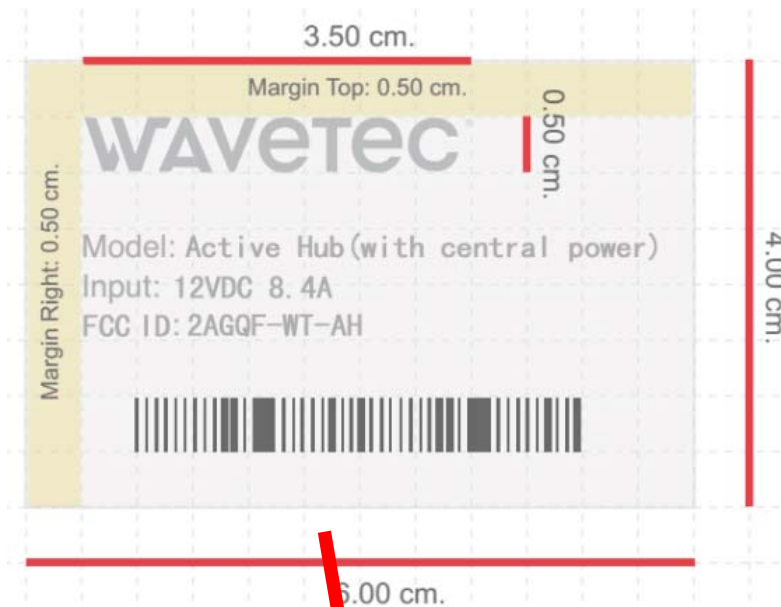

FCC ID: 2AGQF-WT-AH

Label:

Label Location: