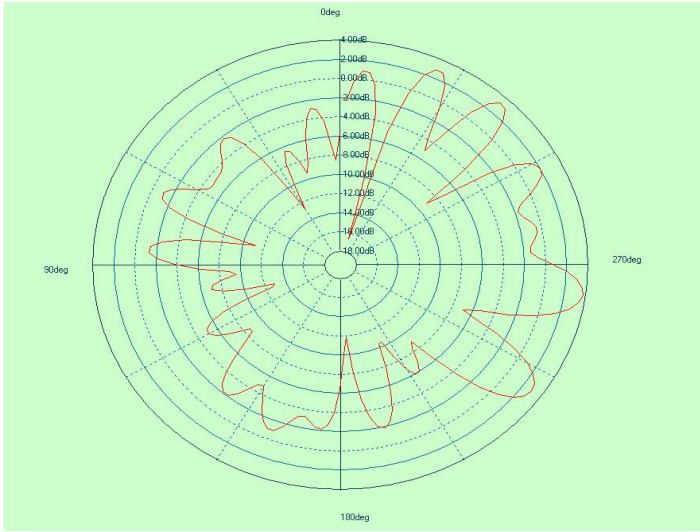

Tested Products.

Antenna 2: FPC antenna.

- Frequency = 5.200GHz.
- Frequency = 5.500GHz.
- Frequency = 5.800GHz.

Manufacturer :Wavetec FZCO

Product : ANTENNA 2 5.8GHZ

| ITEM | SPEC. | |
|-----------------------------|--------------------------|-----------------|
| Model Name | MP200 | |
| Center Frequency | 5200 MHz | 3.91 dbi |
| | 5500 MHz | 4.13 dbi |
| | 5800 MHz | 4.41 dbi |
| MAX. GAIN | 4.41dbi | |
| Polarization | Linear, Vertical | |
| Azimuth Beam Pattern | Omni- directional | |
| Impedance | 50Ω | |
| Antenna Length | 30.5mm | |

5200MHZ

5500MHZ

5800MHZ