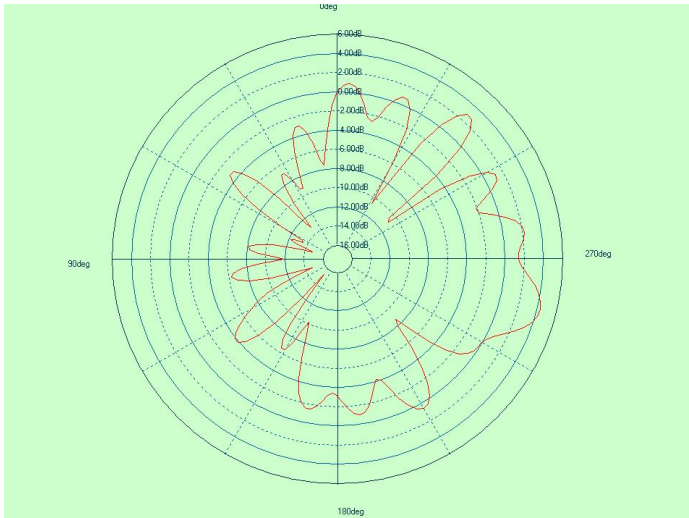

Tested Products.

Antenna 2: FPC antenna.

- Frequency = 5.200GHz.
- Frequency = 5.500GHz.
- Frequency = 5.800GHz.

Manufacturer :Wavetec FZCO

Product : ANTENNA 2 5.8GHZ

| ITEM | SPEC. | |
|-----------------------------|--------------------------|-----------------|
| Model Name | MP200 | |
| Center Frequency | 5200 MHz | 3.91 dbi |
| | 5500 MHz | 4.13 dbi |
| | 5800 MHz | 4.41 dbi |
| MAX. GAIN | 4.41dbi | |
| Polarization | Linear, Vertical | |
| Azimuth Beam Pattern | Omni- directional | |
| Impedance | 50Ω | |
| Antenna Length | 30.5mm | |

5200MHZ

5500MHZ

5800MHZ