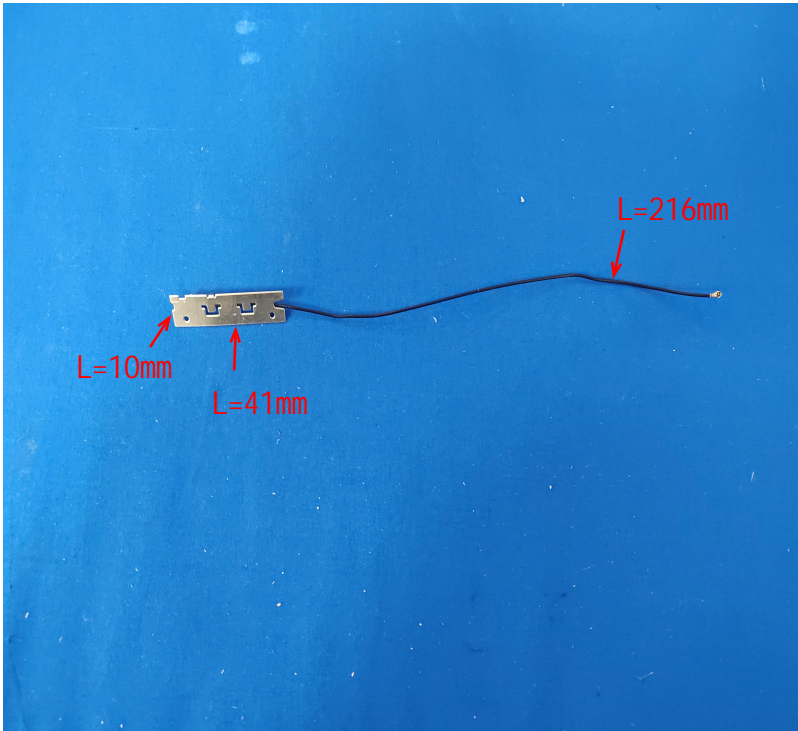

Tested Products.

Antenna 2: FPC antenna.

- Frequency = 5.200GHz.
- Frequency = 5.500GHz.
- Frequency = 5.800GHz.

Manufacturer :Wavetec FZCO

Product : ANTENNA 2 5.8GHZ

| ITEM | SPEC. | |
|-----------------------------|--------------------------|-----------------|
| Model Name | MP200 | |
| Center Frequency | 5200 MHz | 3.91 dbi |
| | 5500 MHz | 4.13 dbi |
| | 5800 MHz | 4.41 dbi |
| MAX. GAIN | 4.41dbi | |
| Polarization | Linear, Vertical | |
| Azimuth Beam Pattern | Omni- directional | |
| Impedance | 50Ω | |
| Antenna Length | 30.5mm | |