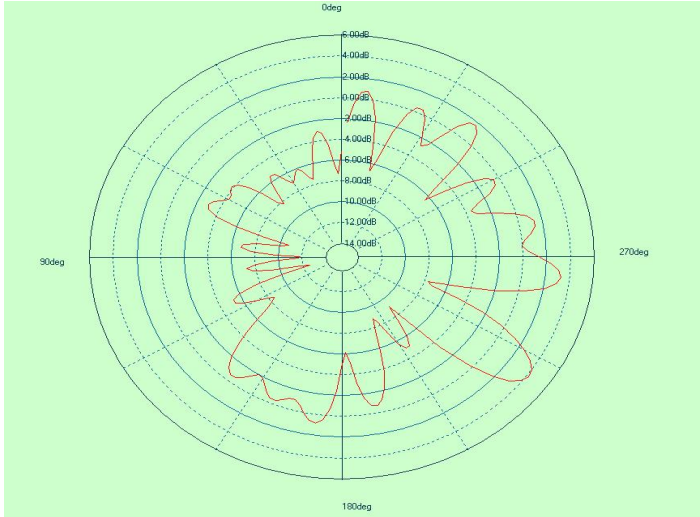

Tested Products.

Antenna 2: FPC antenna.

- Frequency = 5.200GHz.
- Frequency = 5.500GHz.
- Frequency = 5.800GHz.

Manufacturer :Wavetec FZCO

Product : ANTENNA 2 5.8GHZ

| ITEM | SPEC. | |
|-----------------------------|--------------------------|-----------------|
| Model Name | MP200 | |
| Center Frequency | 5200 MHz | 3.91 dbi |
| | 5500 MHz | 4.13 dbi |
| | 5800 MHz | 4.41 dbi |
| MAX. GAIN | 4.41dbi | |
| Polarization | Linear, Vertical | |
| Azimuth Beam Pattern | Omni- directional | |
| Impedance | 50Ω | |
| Antenna Length | 30.5mm | |

5200MHZ

5500MHZ

5800MHZ