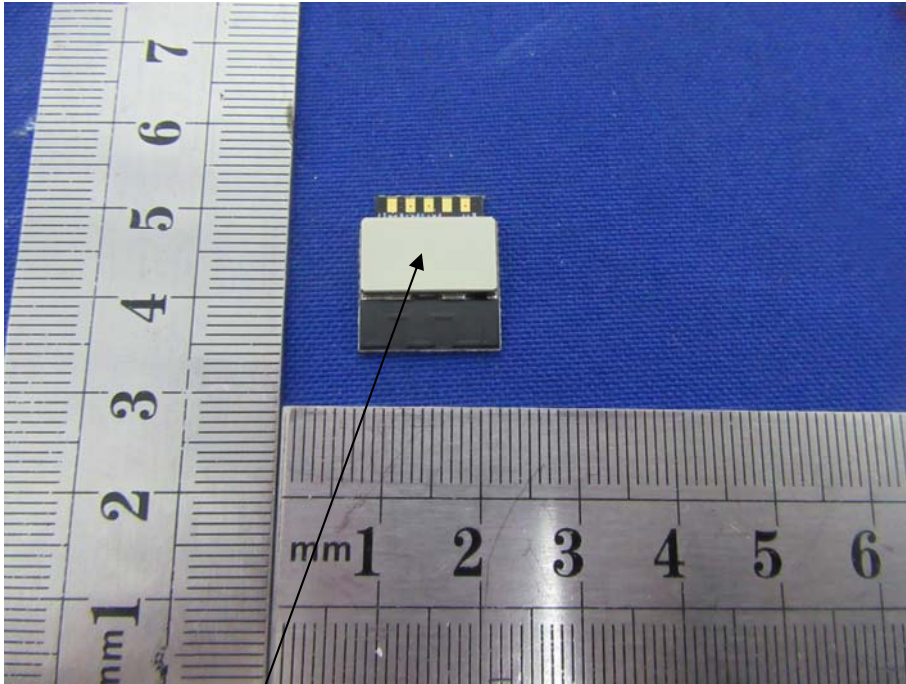

Label & label location

Label Size: 12mm*11mm(L*W)

Model: IOT2S_V1.0
FCC ID: 2AGQ7-IOT2S