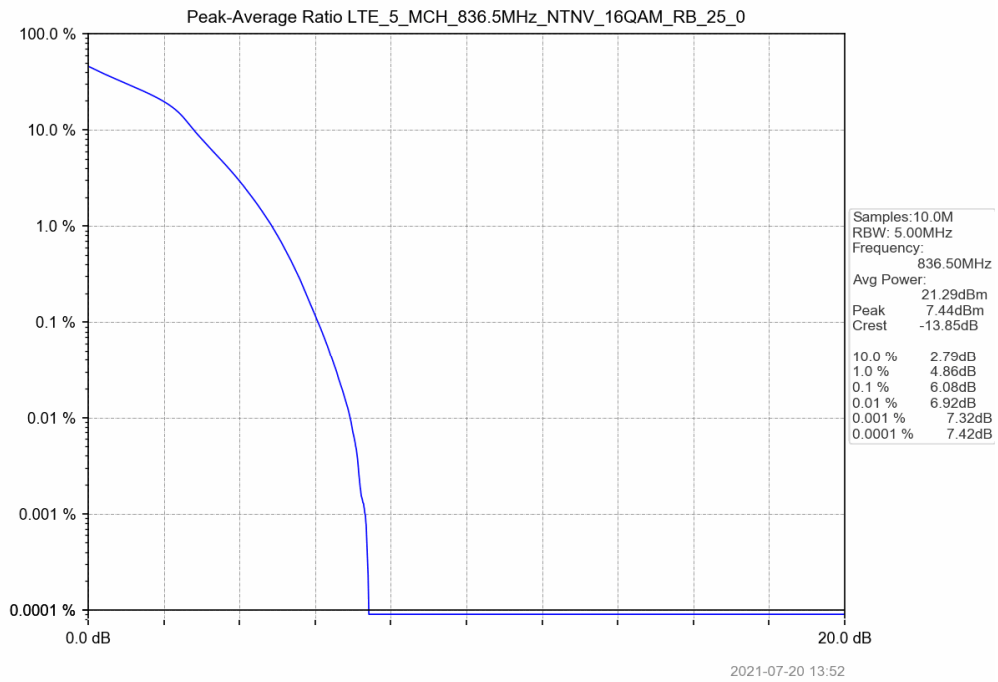

5.2 Test Graph

Test Band: 5_5MHz Bandwidth							
Test Mode	RB Allocation		Test result (dB)			Limit (dB)	Verdict
	Size	Offset	LCH	MCH	HCH		
QPSK	25	0	5.44	5.39	5.37	13	PASS
16QAM	25	0	6.09	6.08	6.00	13	PASS

5.2 Test Graph

Test Band: 5_ 10MHz Bandwidth							
Test Mode	RB Allocation		Test result (dB)			Limit (dB)	Verdict
	Size	Offset	LCH	MCH	HCH		
QPSK	50	0	6.04	6.07	6.17	13	PASS
16QAM	50	0	6.63	6.73	6.73	13	PASS

5.2 Test Graph