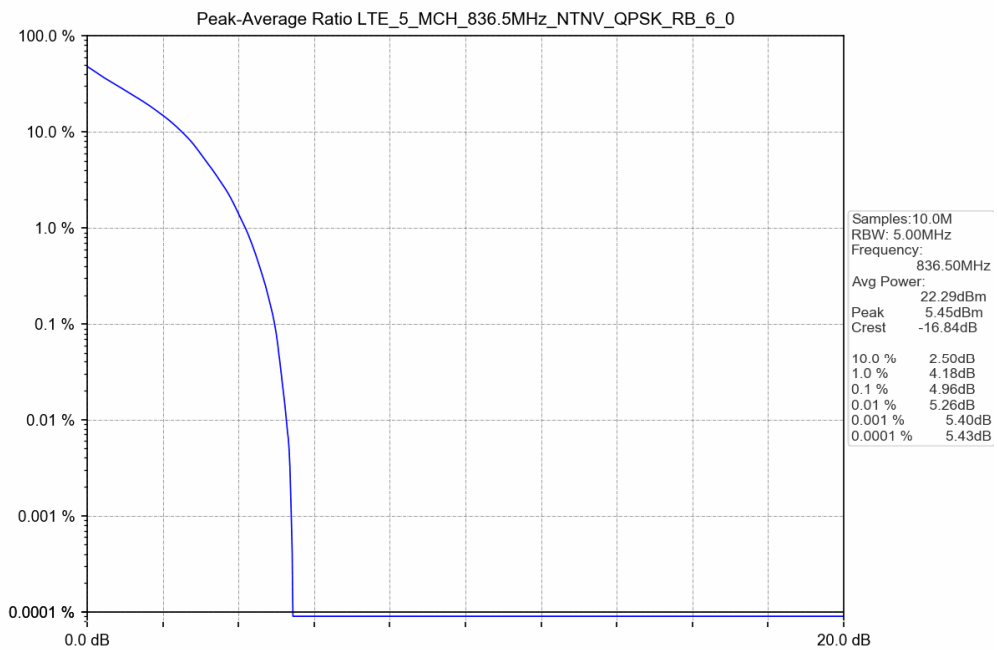

5.2 Test Graph

2021-07-20 13:43

2021-07-20 13:45

2021-07-20 13:45

2021-07-20 13:46

Test Band: 5 3MHz Bandwidth							
Test Mode	RB Allocation		Test result (dB)			Limit (dB)	Verdict
	Size	Offset	LCH	MCH	HCH		
QPSK	15	0	5.21	5.12	5.09	13	PASS
16QAM	15	0	6.01	5.91	5.87	13	PASS