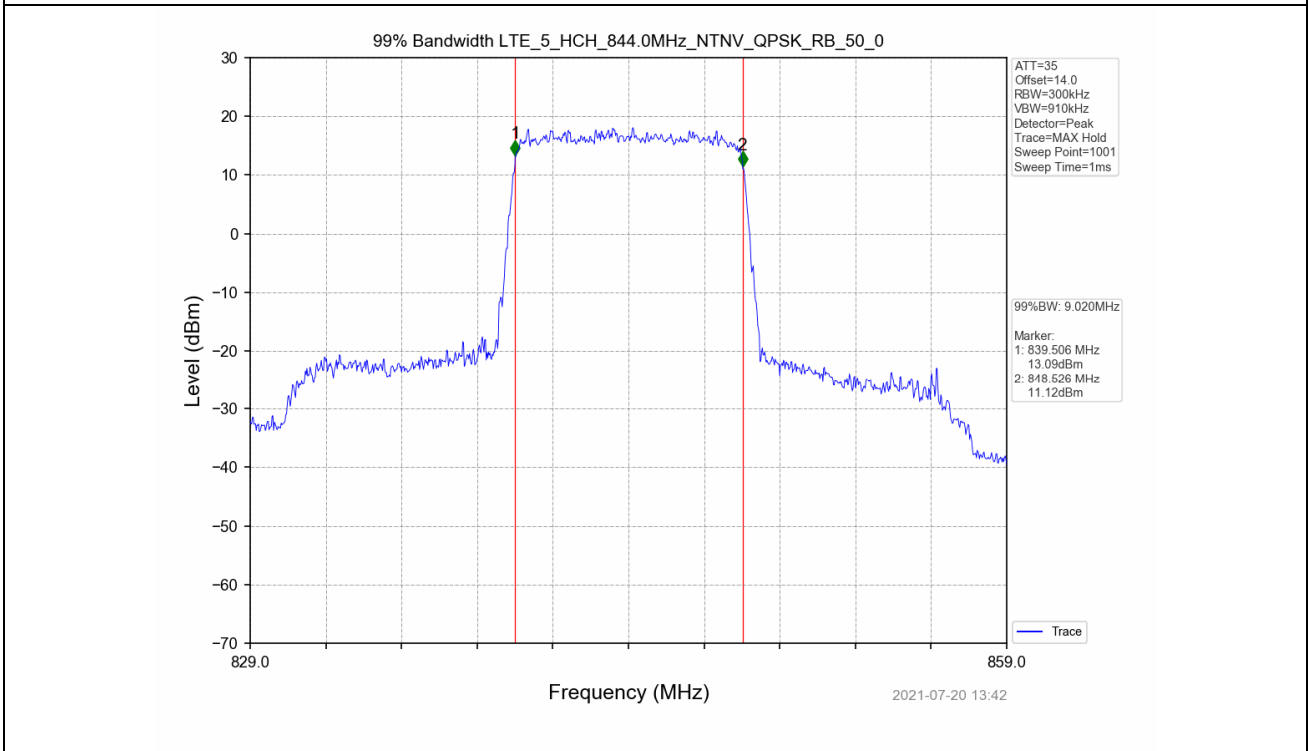

4.2 Test Graph

Test Band: 5_10MHz Bandwidth							
Test Mode	RB Allocation		99% Occupied Bandwidth (MHz)			Limit	Verdict
	Size	Offset	LCH	MCH	HCH		
QPSK	50	0	8.994	9.082	9.020	N/A	PASS
16QAM	50	0	9.021	9.054	9.054	N/A	PASS

4.2 Test Graph

Test Band: 5_10MHz Bandwidth							
Test Mode	RB Allocation		26dB Bandwidth (MHz)			Limit	Verdict
	Size	Offset	LCH	MCH	HCH		
QPSK	50	0	9.901	9.941	9.908	N/A	PASS
16QAM	50	0	9.891	9.884	9.891	N/A	PASS

4.2 Test Graph

5. Peak-Average Ratio

5.1 Test Result

Test Band: 5_ 1.4MHz Bandwidth							
Test Mode	RB Allocation		Test result (dB)			Limit (dB)	Verdict
	Size	Offset	LCH	MCH	HCH		
QPSK	6	0	5.18	4.96	4.88	13	PASS
16QAM	6	0	6.01	5.78	5.66	13	PASS