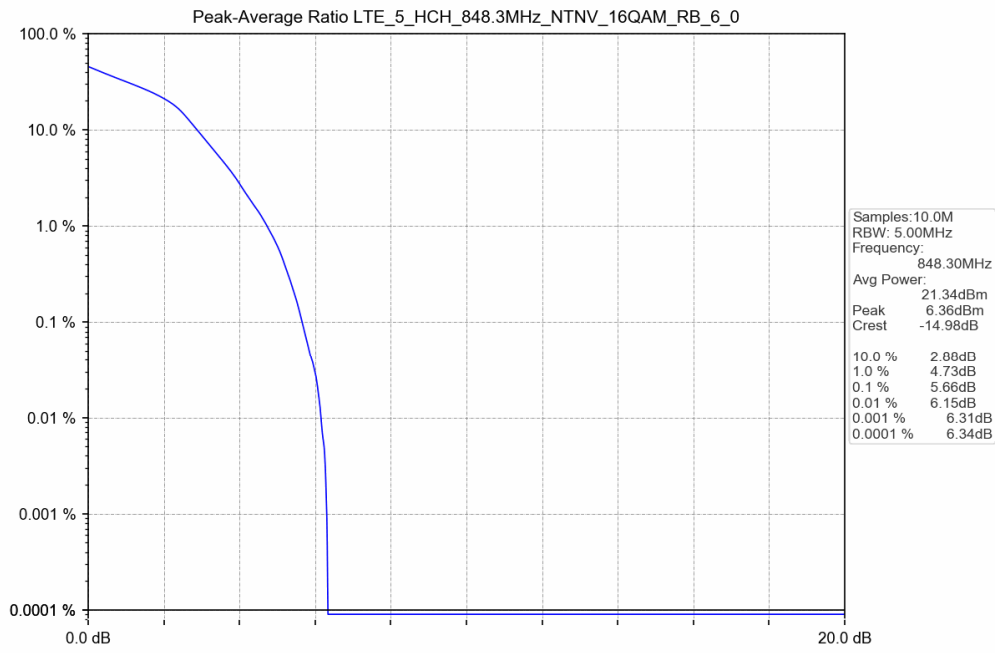

4.2 Test Graph

5. Peak-Average Ratio

5.1 Test Result

Test Band: 5_ 1.4MHz Bandwidth							
Test Mode	RB Allocation		Test result (dB)			Limit (dB)	Verdict
	Size	Offset	LCH	MCH	HCH		
QPSK	6	0	5.18	4.96	4.88	13	PASS
16QAM	6	0	6.01	5.78	5.66	13	PASS

5.2 Test Graph

2021-07-20 13:43

2021-07-20 13:45

2021-07-20 13:45

2021-07-20 13:46

Test Band: 5 3MHz Bandwidth							
Test Mode	RB Allocation		Test result (dB)			Limit (dB)	Verdict
	Size	Offset	LCH	MCH	HCH		
QPSK	15	0	5.21	5.12	5.09	13	PASS
16QAM	15	0	6.01	5.91	5.87	13	PASS