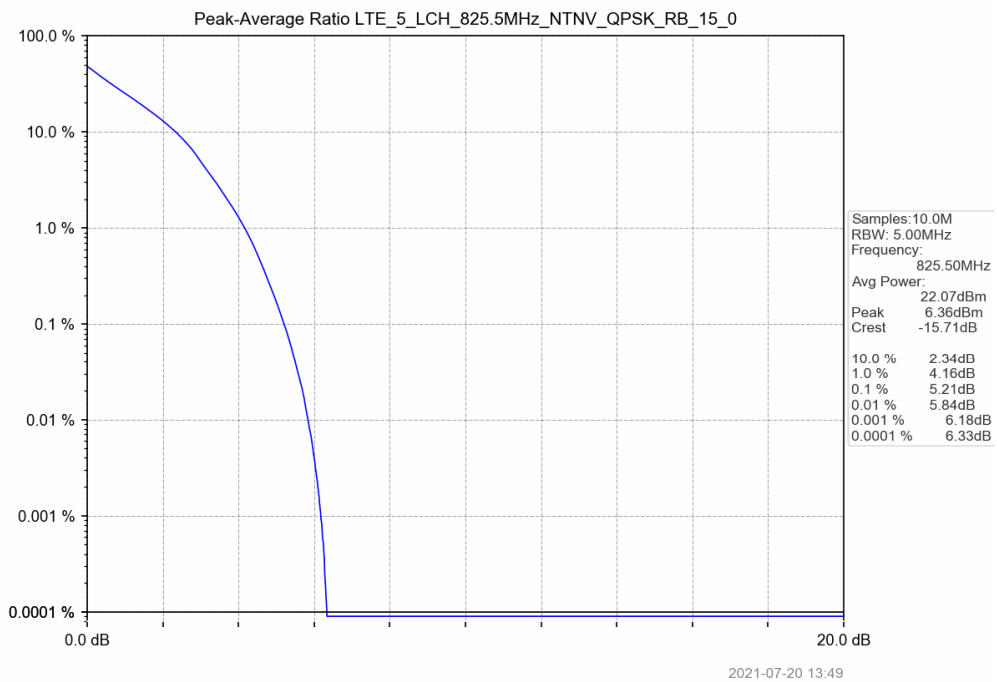

5.2 Test Graph

2021-07-20 13:43

2021-07-20 13:45

2021-07-20 13:45

2021-07-20 13:46

Test Band: 5 3MHz Bandwidth							
Test Mode	RB Allocation		Test result (dB)			Limit (dB)	Verdict
	Size	Offset	LCH	MCH	HCH		
QPSK	15	0	5.21	5.12	5.09	13	PASS
16QAM	15	0	6.01	5.91	5.87	13	PASS

5.2 Test Graph

Test Band: 5_5MHz Bandwidth							
Test Mode	RB Allocation		Test result (dB)			Limit (dB)	Verdict
	Size	Offset	LCH	MCH	HCH		
QPSK	25	0	5.44	5.39	5.37	13	PASS
16QAM	25	0	6.09	6.08	6.00	13	PASS