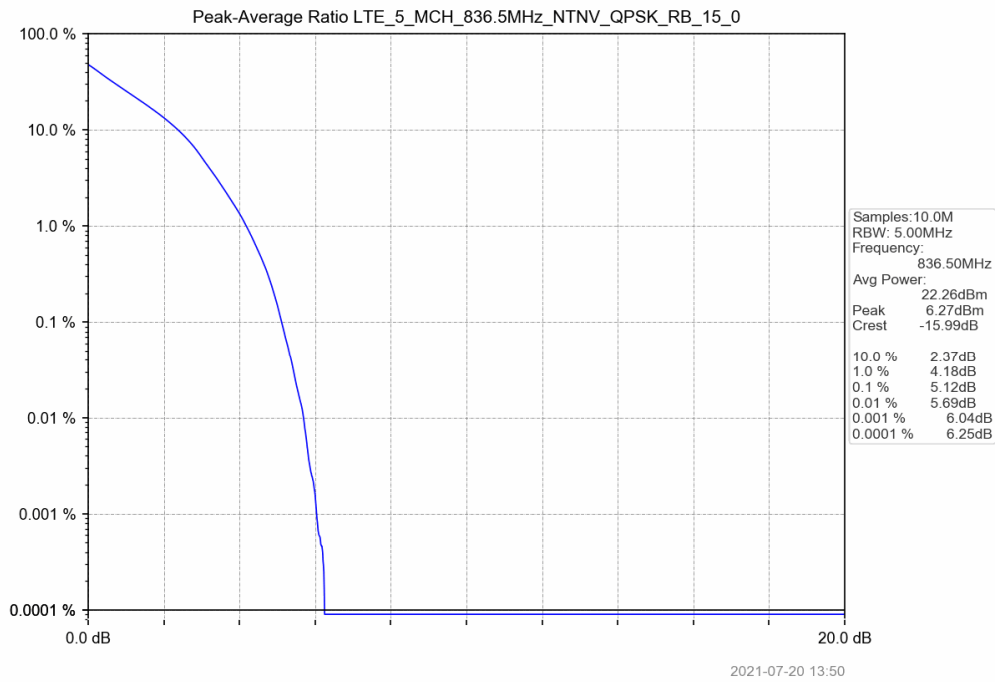

5.2 Test Graph

2021-07-20 13:43

2021-07-20 13:45

2021-07-20 13:45

2021-07-20 13:46

Test Band: 5 3MHz Bandwidth							
Test Mode	RB Allocation		Test result (dB)			Limit (dB)	Verdict
	Size	Offset	LCH	MCH	HCH		
QPSK	15	0	5.21	5.12	5.09	13	PASS
16QAM	15	0	6.01	5.91	5.87	13	PASS

5.2 Test Graph

Test Band: 5_5MHz Bandwidth							
Test Mode	RB Allocation		Test result (dB)			Limit (dB)	Verdict
	Size	Offset	LCH	MCH	HCH		
QPSK	25	0	5.44	5.39	5.37	13	PASS
16QAM	25	0	6.09	6.08	6.00	13	PASS