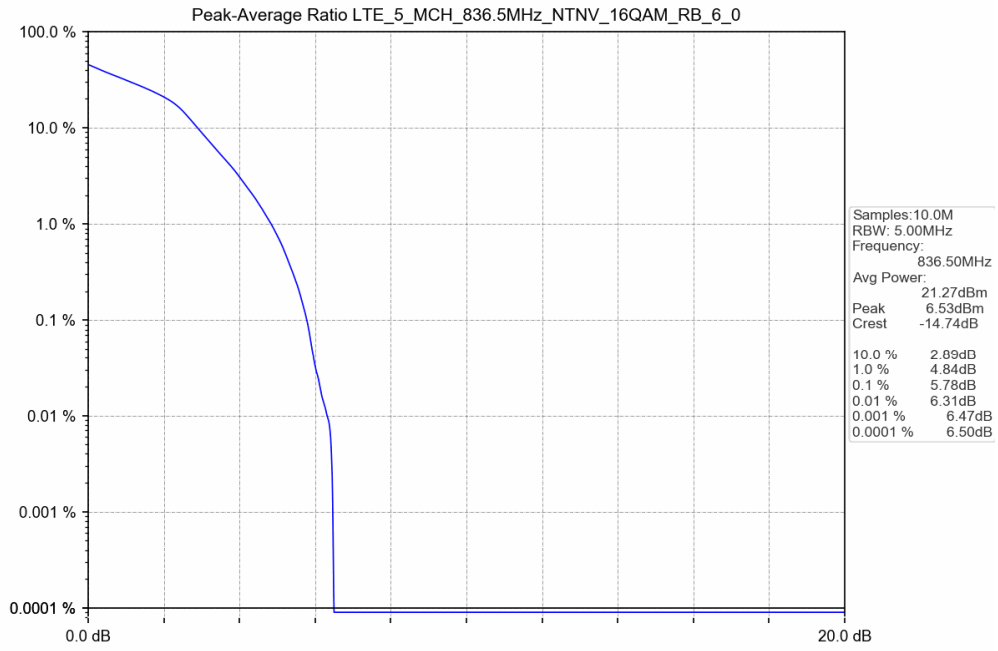

4.2 Test Graph

5. Peak-Average Ratio

5.1 Test Result

Test Band: 5_ 1.4MHz Bandwidth							
Test Mode	RB Allocation		Test result (dB)			Limit (dB)	Verdict
	Size	Offset	LCH	MCH	HCH		
QPSK	6	0	5.18	4.96	4.88	13	PASS
16QAM	6	0	6.01	5.78	5.66	13	PASS

5.2 Test Graph

2021-07-20 13:43

2021-07-20 13:45

2021-07-20 13:45

2021-07-20 13:46

Test Band: 5 3MHz Bandwidth							
Test Mode	RB Allocation		Test result (dB)			Limit (dB)	Verdict
	Size	Offset	LCH	MCH	HCH		
QPSK	15	0	5.21	5.12	5.09	13	PASS
16QAM	15	0	6.01	5.91	5.87	13	PASS