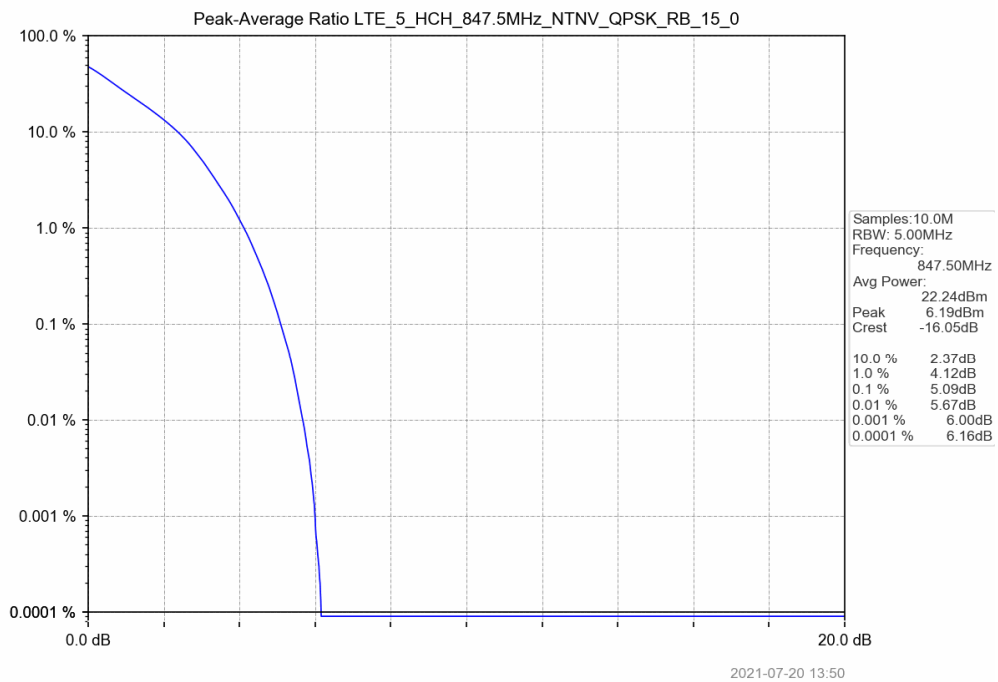

4.2 Test Graph

5. Peak-Average Ratio

5.1 Test Result

Test Band: 5_ 1.4MHz Bandwidth							
Test Mode	RB Allocation		Test result (dB)			Limit (dB)	Verdict
	Size	Offset	LCH	MCH	HCH		
QPSK	6	0	5.18	4.96	4.88	13	PASS
16QAM	6	0	6.01	5.78	5.66	13	PASS

5.2 Test Graph

2021-07-20 13:43

2021-07-20 13:45

2021-07-20 13:45

2021-07-20 13:46

Test Band: 5 3MHz Bandwidth							
Test Mode	RB Allocation		Test result (dB)			Limit (dB)	Verdict
	Size	Offset	LCH	MCH	HCH		
QPSK	15	0	5.21	5.12	5.09	13	PASS
16QAM	15	0	6.01	5.91	5.87	13	PASS

5.2 Test Graph

Test Band: 5_5MHz Bandwidth							
Test Mode	RB Allocation		Test result (dB)			Limit (dB)	Verdict
	Size	Offset	LCH	MCH	HCH		
QPSK	25	0	5.44	5.39	5.37	13	PASS
16QAM	25	0	6.09	6.08	6.00	13	PASS