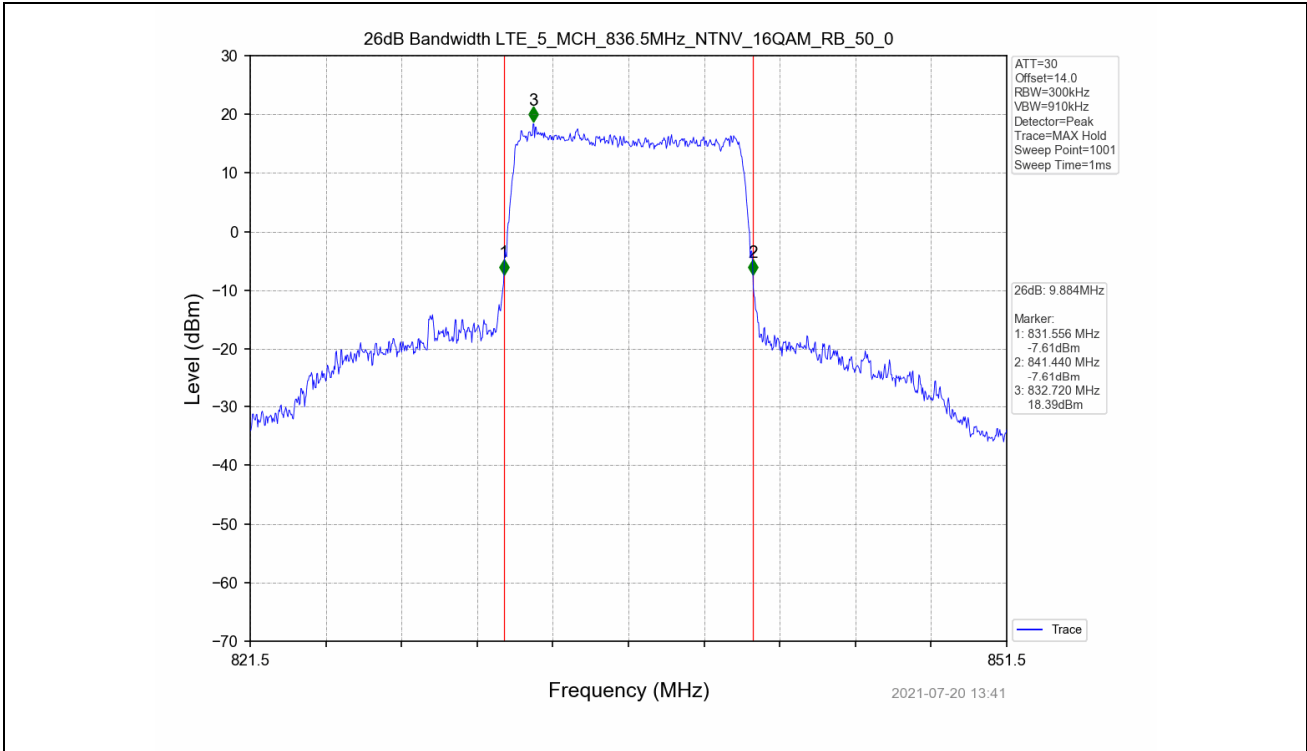

4.2 Test Graph

Test Band: 5_10MHz Bandwidth							
Test Mode	RB Allocation		26dB Bandwidth (MHz)			Limit	Verdict
	Size	Offset	LCH	MCH	HCH		
QPSK	50	0	9.901	9.941	9.908	N/A	PASS
16QAM	50	0	9.891	9.884	9.891	N/A	PASS

4.2 Test Graph

5. Peak-Average Ratio

5.1 Test Result

Test Band: 5_ 1.4MHz Bandwidth							
Test Mode	RB Allocation		Test result (dB)			Limit (dB)	Verdict
	Size	Offset	LCH	MCH	HCH		
QPSK	6	0	5.18	4.96	4.88	13	PASS
16QAM	6	0	6.01	5.78	5.66	13	PASS