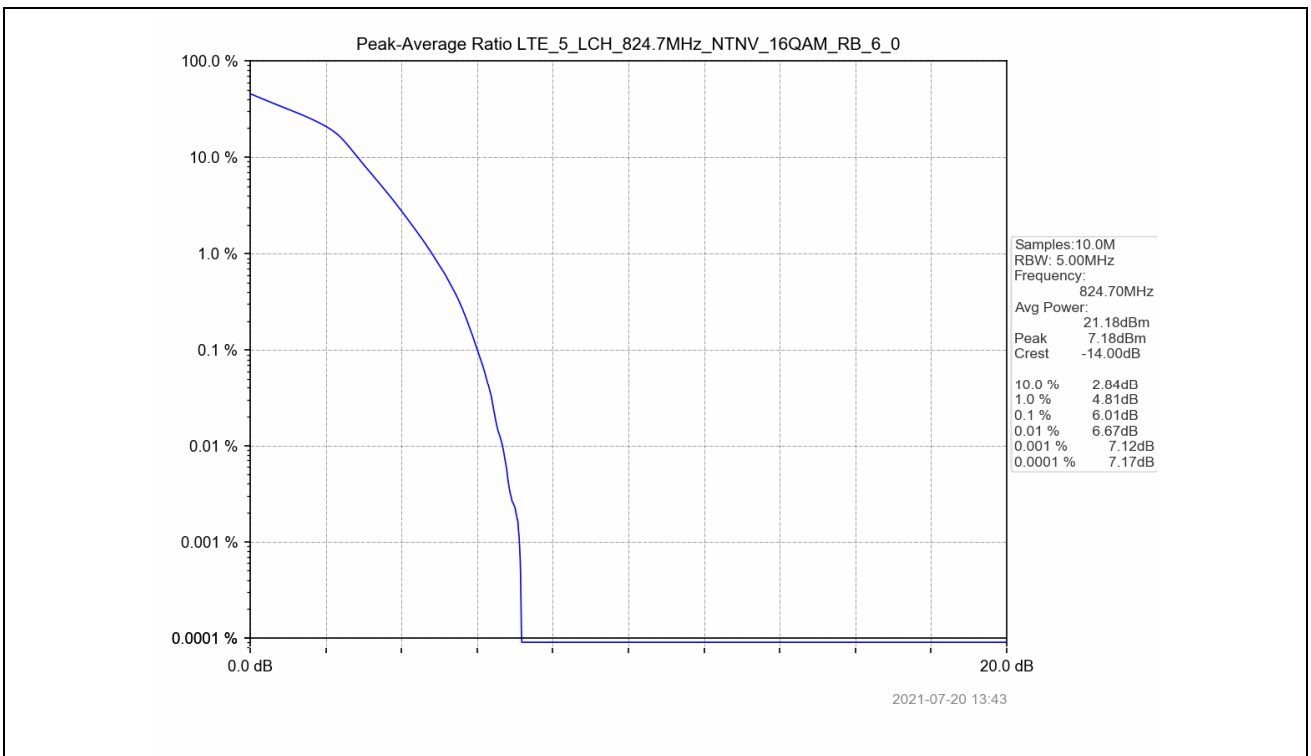

4.2 Test Graph

5. Peak-Average Ratio

5.1 Test Result

Test Band: 5_ 1.4MHz Bandwidth							
Test Mode	RB Allocation		Test result (dB)			Limit (dB)	Verdict
	Size	Offset	LCH	MCH	HCH		
QPSK	6	0	5.18	4.96	4.88	13	PASS
16QAM	6	0	6.01	5.78	5.66	13	PASS

5.2 Test Graph

2021-07-20 13:43

2021-07-20 13:45

2021-07-20 13:45

2021-07-20 13:46

Test Band: 5 3MHz Bandwidth							
Test Mode	RB Allocation		Test result (dB)			Limit (dB)	Verdict
	Size	Offset	LCH	MCH	HCH		
QPSK	15	0	5.21	5.12	5.09	13	PASS
16QAM	15	0	6.01	5.91	5.87	13	PASS