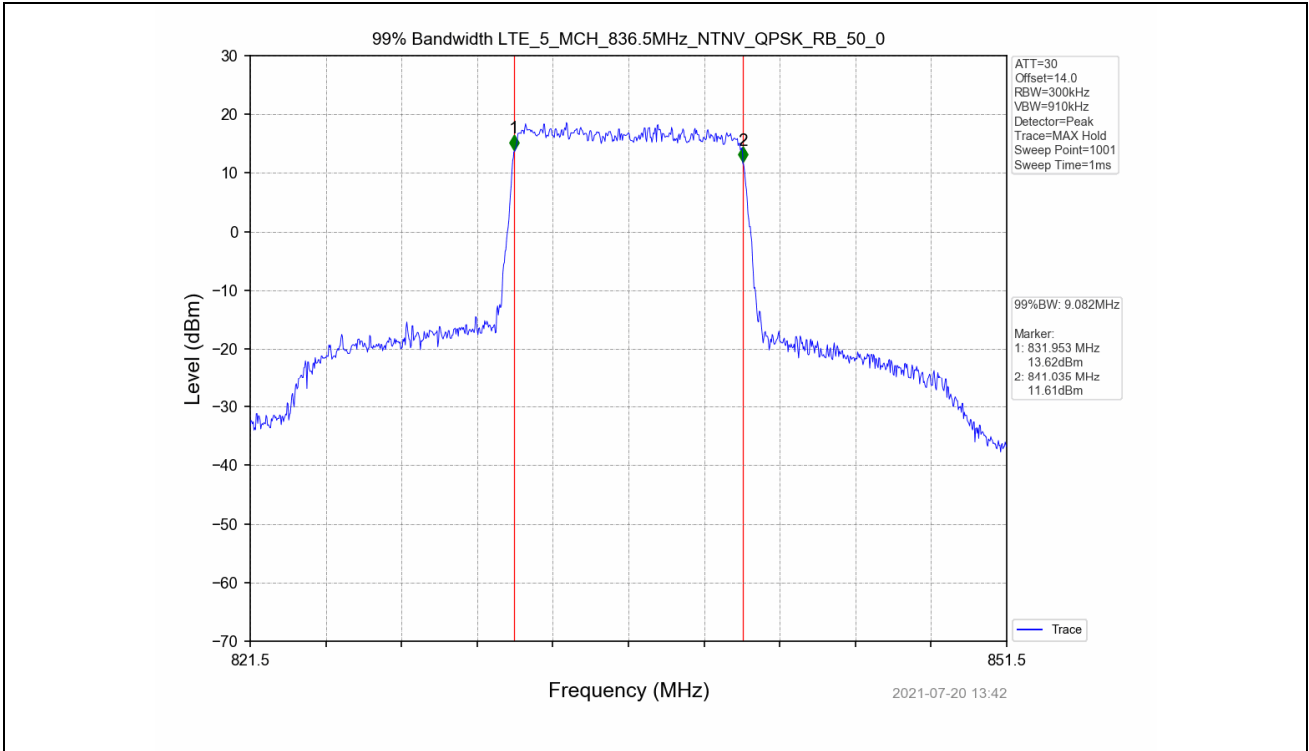

4.2 Test Graph

Test Band: 5_10MHz Bandwidth							
Test Mode	RB Allocation		99% Occupied Bandwidth (MHz)			Limit	Verdict
	Size	Offset	LCH	MCH	HCH		
QPSK	50	0	8.994	9.082	9.020	N/A	PASS
16QAM	50	0	9.021	9.054	9.054	N/A	PASS

4.2 Test Graph

Test Band: 5_10MHz Bandwidth							
Test Mode	RB Allocation		26dB Bandwidth (MHz)			Limit	Verdict
	Size	Offset	LCH	MCH	HCH		
QPSK	50	0	9.901	9.941	9.908	N/A	PASS
16QAM	50	0	9.891	9.884	9.891	N/A	PASS

4.2 Test Graph

5. Peak-Average Ratio

5.1 Test Result

Test Band: 5_ 1.4MHz Bandwidth							
Test Mode	RB Allocation		Test result (dB)			Limit (dB)	Verdict
	Size	Offset	LCH	MCH	HCH		
QPSK	6	0	5.18	4.96	4.88	13	PASS
16QAM	6	0	6.01	5.78	5.66	13	PASS