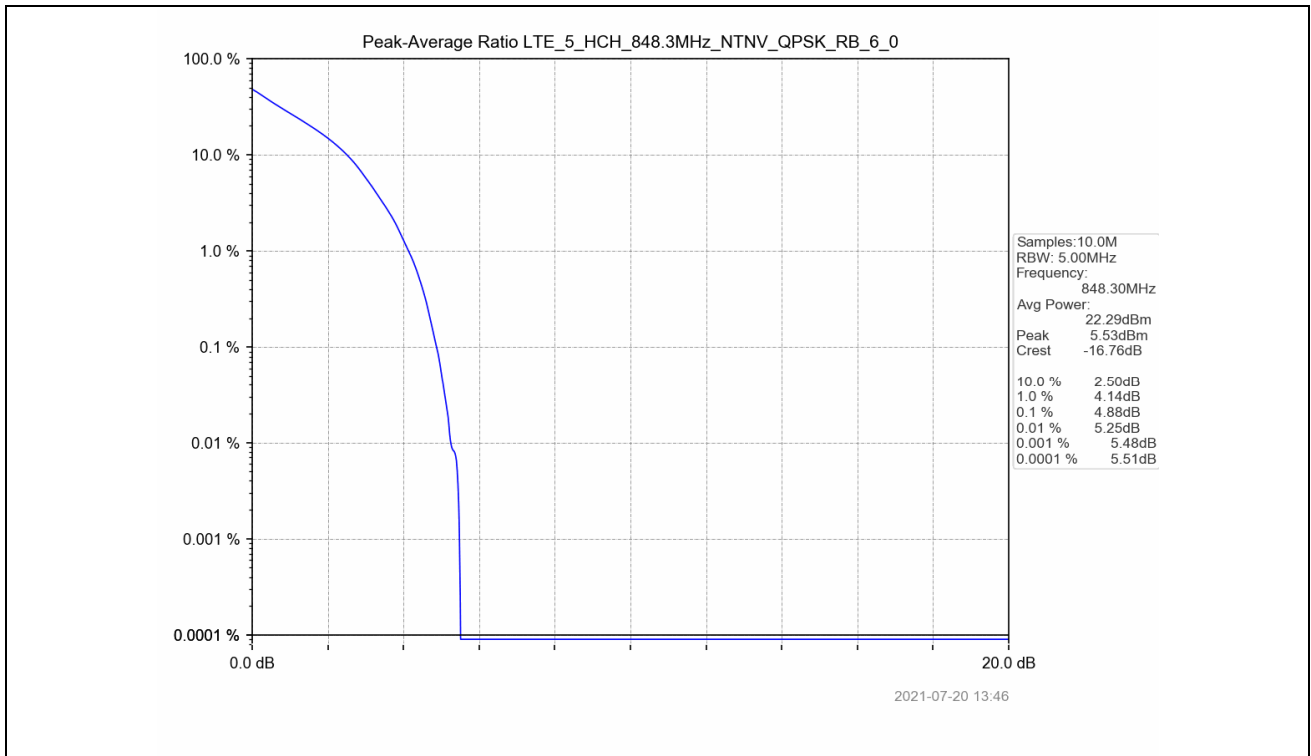

5.2 Test Graph

2021-07-20 13:43

2021-07-20 13:45

2021-07-20 13:45

2021-07-20 13:46

Test Band: 5 3MHz Bandwidth							
Test Mode	RB Allocation		Test result (dB)			Limit (dB)	Verdict
	Size	Offset	LCH	MCH	HCH		
QPSK	15	0	5.21	5.12	5.09	13	PASS
16QAM	15	0	6.01	5.91	5.87	13	PASS

5.2 Test Graph

Test Band: 5_5MHz Bandwidth							
Test Mode	RB Allocation		Test result (dB)			Limit (dB)	Verdict
	Size	Offset	LCH	MCH	HCH		
QPSK	25	0	5.44	5.39	5.37	13	PASS
16QAM	25	0	6.09	6.08	6.00	13	PASS