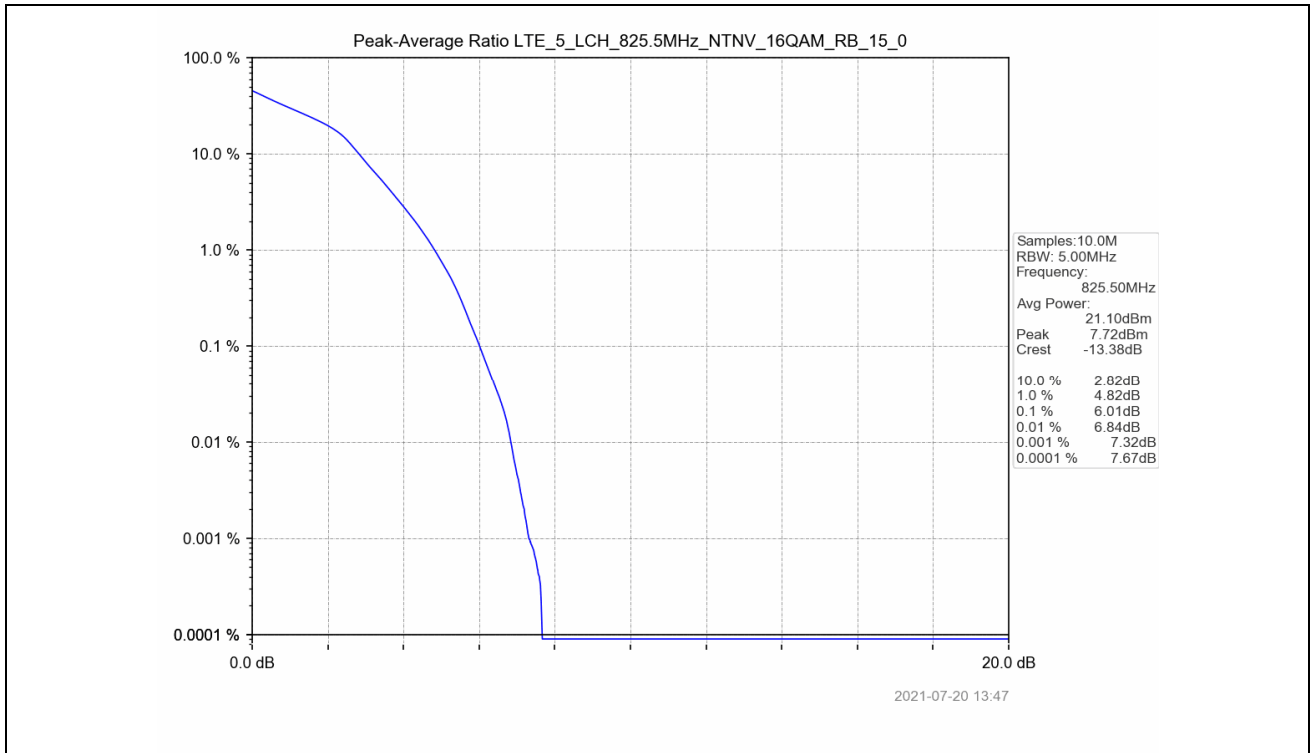

5.2 Test Graph

2021-07-20 13:43

2021-07-20 13:45

2021-07-20 13:45

2021-07-20 13:46

Test Band: 5 3MHz Bandwidth							
Test Mode	RB Allocation		Test result (dB)			Limit (dB)	Verdict
	Size	Offset	LCH	MCH	HCH		
QPSK	15	0	5.21	5.12	5.09	13	PASS
16QAM	15	0	6.01	5.91	5.87	13	PASS

5.2 Test Graph

Test Band: 5_5MHz Bandwidth							
Test Mode	RB Allocation		Test result (dB)			Limit (dB)	Verdict
	Size	Offset	LCH	MCH	HCH		
QPSK	25	0	5.44	5.39	5.37	13	PASS
16QAM	25	0	6.09	6.08	6.00	13	PASS