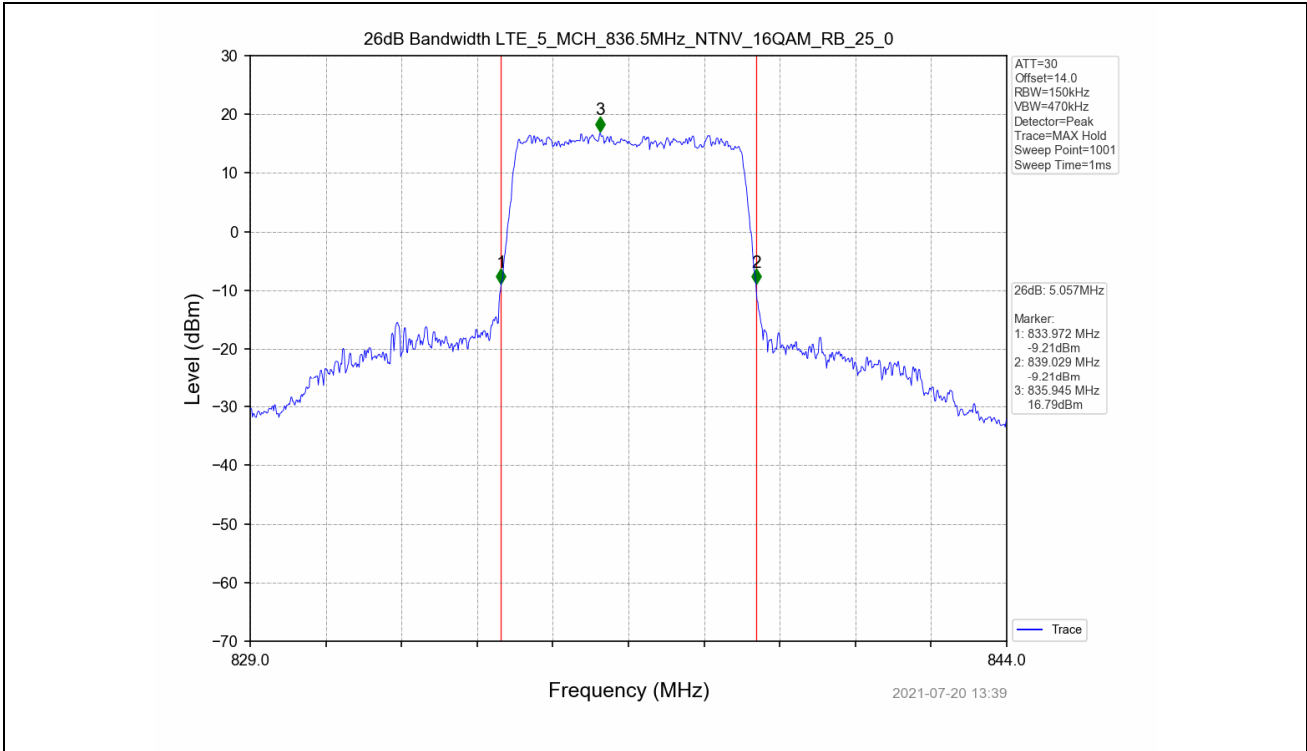

4.2 Test Graph

Test Band: 5 5MHz Bandwidth							
Test Mode	RB Allocation		26dB Bandwidth (MHz)			Limit	Verdict
	Size	Offset	LCH	MCH	HCH		
QPSK	25	0	5.011	5.021	5.022	N/A	PASS
16QAM	25	0	5.007	5.057	5.004	N/A	PASS

4.2 Test Graph

Test Band: 5_10MHz Bandwidth							
Test Mode	RB Allocation		99% Occupied Bandwidth (MHz)			Limit	Verdict
	Size	Offset	LCH	MCH	HCH		
QPSK	50	0	8.994	9.082	9.020	N/A	PASS
16QAM	50	0	9.021	9.054	9.054	N/A	PASS

4.2 Test Graph

Test Band: 5_10MHz Bandwidth							
Test Mode	RB Allocation		26dB Bandwidth (MHz)			Limit	Verdict
	Size	Offset	LCH	MCH	HCH		
QPSK	50	0	9.901	9.941	9.908	N/A	PASS
16QAM	50	0	9.891	9.884	9.891	N/A	PASS