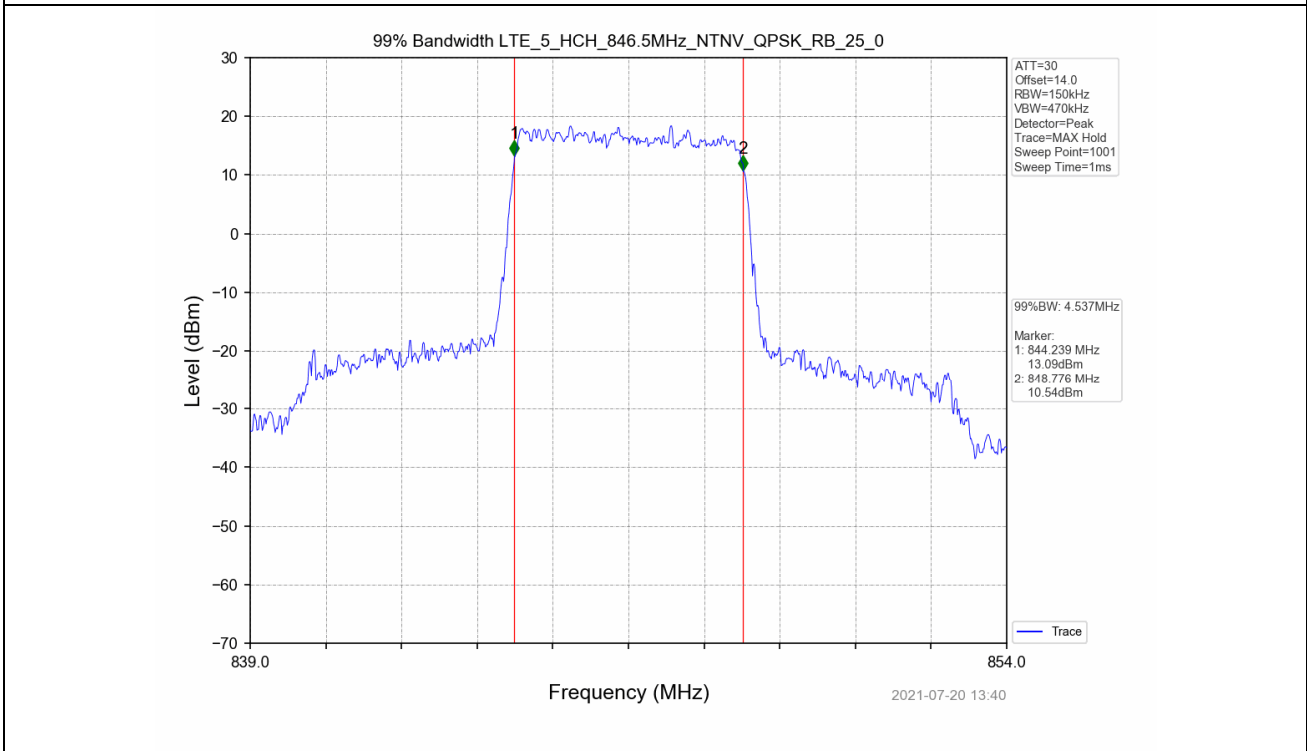

Test Band: 5 5MHz Bandwidth							
Test Mode	RB Allocation		99% Occupied Bandwidth (MHz)			Limit	Verdict
	Size	Offset	LCH	MCH	HCH		
QPSK	25	0	4.531	4.543	4.537	N/A	PASS
16QAM	25	0	4.540	4.549	4.527	N/A	PASS

4.2 Test Graph

Test Band: 5 5MHz Bandwidth							
Test Mode	RB Allocation		26dB Bandwidth (MHz)			Limit	Verdict
	Size	Offset	LCH	MCH	HCH		
QPSK	25	0	5.011	5.021	5.022	N/A	PASS
16QAM	25	0	5.007	5.057	5.004	N/A	PASS

4.2 Test Graph

Test Band: 5_10MHz Bandwidth							
Test Mode	RB Allocation		99% Occupied Bandwidth (MHz)			Limit	Verdict
	Size	Offset	LCH	MCH	HCH		
QPSK	50	0	8.994	9.082	9.020	N/A	PASS
16QAM	50	0	9.021	9.054	9.054	N/A	PASS