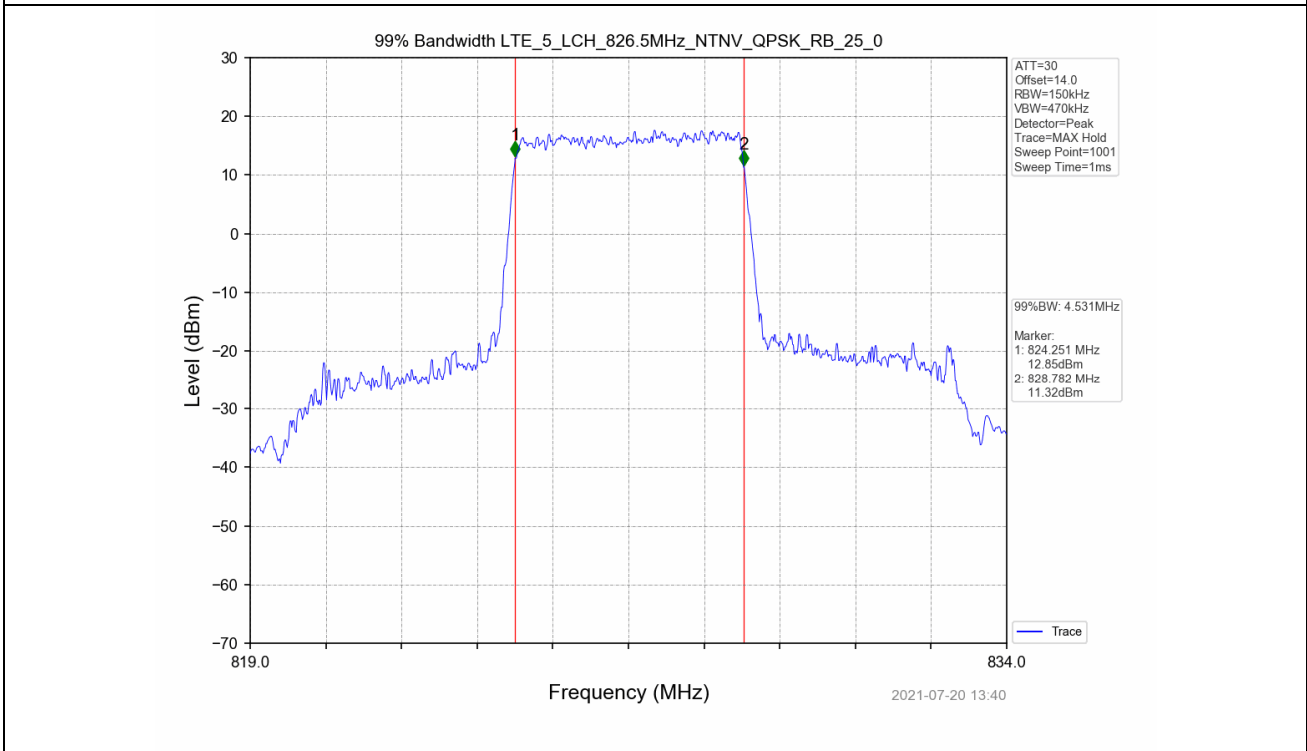

Test Band: 5 5MHz Bandwidth							
Test Mode	RB Allocation		99% Occupied Bandwidth (MHz)			Limit	Verdict
	Size	Offset	LCH	MCH	HCH		
QPSK	25	0	4.531	4.543	4.537	N/A	PASS
16QAM	25	0	4.540	4.549	4.527	N/A	PASS

4.2 Test Graph

Test Band: 5 5MHz Bandwidth							
Test Mode	RB Allocation		26dB Bandwidth (MHz)			Limit	Verdict
	Size	Offset	LCH	MCH	HCH		
QPSK	25	0	5.011	5.021	5.022	N/A	PASS
16QAM	25	0	5.007	5.057	5.004	N/A	PASS

4.2 Test Graph

Test Band: 5_10MHz Bandwidth							
Test Mode	RB Allocation		99% Occupied Bandwidth (MHz)			Limit	Verdict
	Size	Offset	LCH	MCH	HCH		
QPSK	50	0	8.994	9.082	9.020	N/A	PASS
16QAM	50	0	9.021	9.054	9.054	N/A	PASS