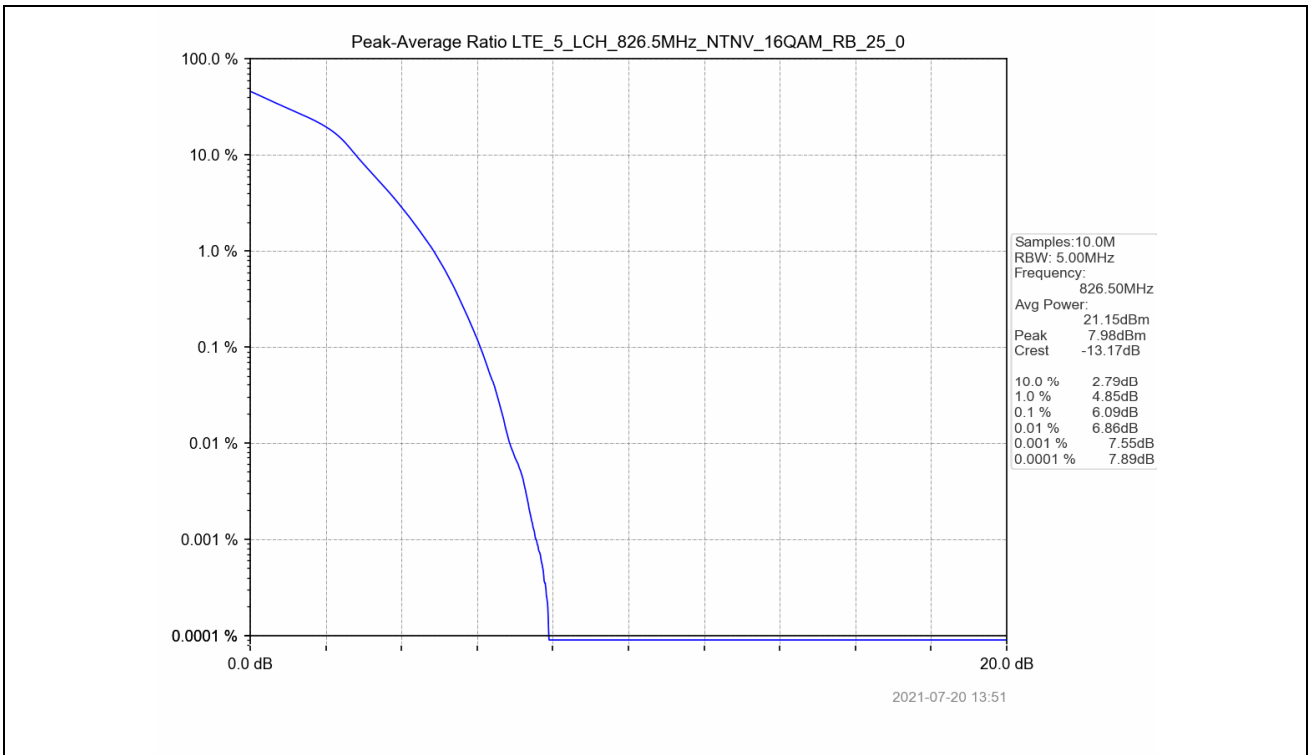

5.2 Test Graph

Test Band: 5_5MHz Bandwidth							
Test Mode	RB Allocation		Test result (dB)			Limit (dB)	Verdict
	Size	Offset	LCH	MCH	HCH		
QPSK	25	0	5.44	5.39	5.37	13	PASS
16QAM	25	0	6.09	6.08	6.00	13	PASS

5.2 Test Graph

Test Band: 5_ 10MHz Bandwidth							
Test Mode	RB Allocation		Test result (dB)			Limit (dB)	Verdict
	Size	Offset	LCH	MCH	HCH		
QPSK	50	0	6.04	6.07	6.17	13	PASS
16QAM	50	0	6.63	6.73	6.73	13	PASS

5.2 Test Graph