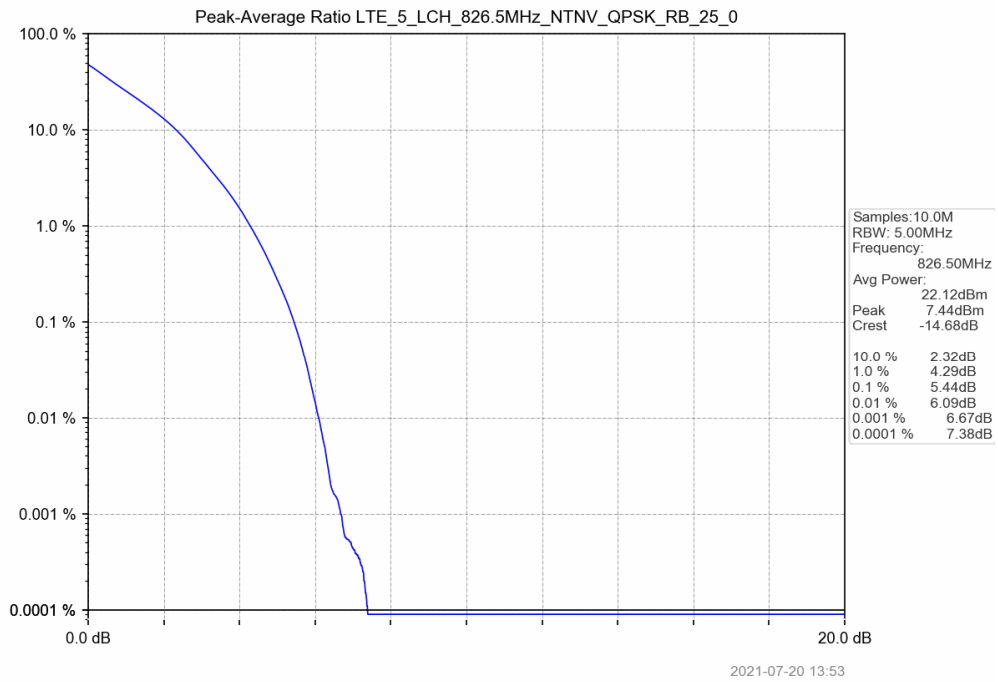

5.2 Test Graph

Test Band: 5_5MHz Bandwidth							
Test Mode	RB Allocation		Test result (dB)			Limit (dB)	Verdict
	Size	Offset	LCH	MCH	HCH		
QPSK	25	0	5.44	5.39	5.37	13	PASS
16QAM	25	0	6.09	6.08	6.00	13	PASS

5.2 Test Graph

Test Band: 5_ 10MHz Bandwidth							
Test Mode	RB Allocation		Test result (dB)			Limit (dB)	Verdict
	Size	Offset	LCH	MCH	HCH		
QPSK	50	0	6.04	6.07	6.17	13	PASS
16QAM	50	0	6.63	6.73	6.73	13	PASS

5.2 Test Graph