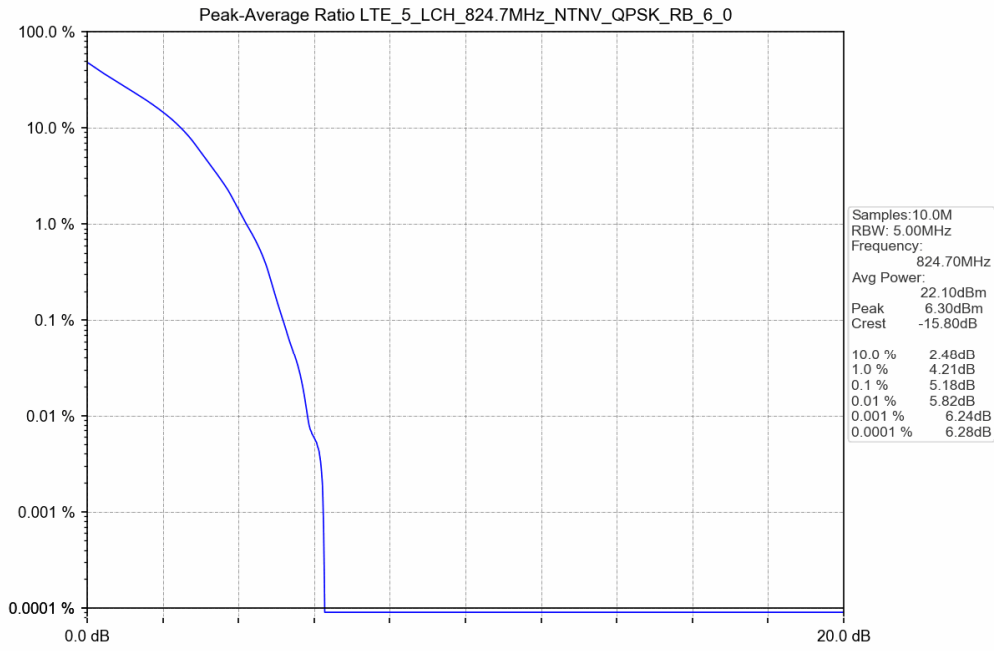

5.2 Test Graph

2021-07-20 13:43

2021-07-20 13:45

2021-07-20 13:45

2021-07-20 13:46

Test Band: 5 3MHz Bandwidth							
Test Mode	RB Allocation		Test result (dB)			Limit (dB)	Verdict
	Size	Offset	LCH	MCH	HCH		
QPSK	15	0	5.21	5.12	5.09	13	PASS
16QAM	15	0	6.01	5.91	5.87	13	PASS

5.2 Test Graph

Test Band: 5_5MHz Bandwidth							
Test Mode	RB Allocation		Test result (dB)			Limit (dB)	Verdict
	Size	Offset	LCH	MCH	HCH		
QPSK	25	0	5.44	5.39	5.37	13	PASS
16QAM	25	0	6.09	6.08	6.00	13	PASS