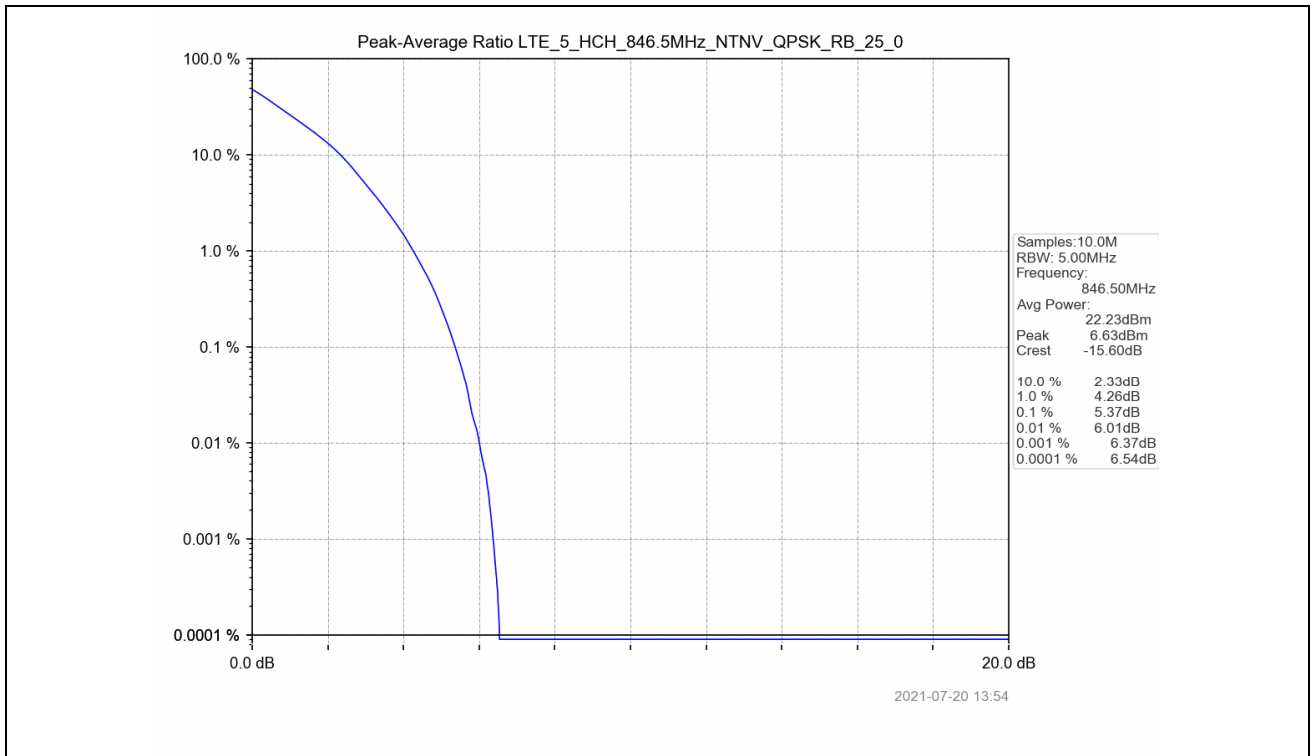

5.2 Test Graph

Test Band: 5_5MHz Bandwidth							
Test Mode	RB Allocation		Test result (dB)			Limit (dB)	Verdict
	Size	Offset	LCH	MCH	HCH		
QPSK	25	0	5.44	5.39	5.37	13	PASS
16QAM	25	0	6.09	6.08	6.00	13	PASS

5.2 Test Graph

Test Band: 5_ 10MHz Bandwidth							
Test Mode	RB Allocation		Test result (dB)			Limit (dB)	Verdict
	Size	Offset	LCH	MCH	HCH		
QPSK	50	0	6.04	6.07	6.17	13	PASS
16QAM	50	0	6.63	6.73	6.73	13	PASS

5.2 Test Graph