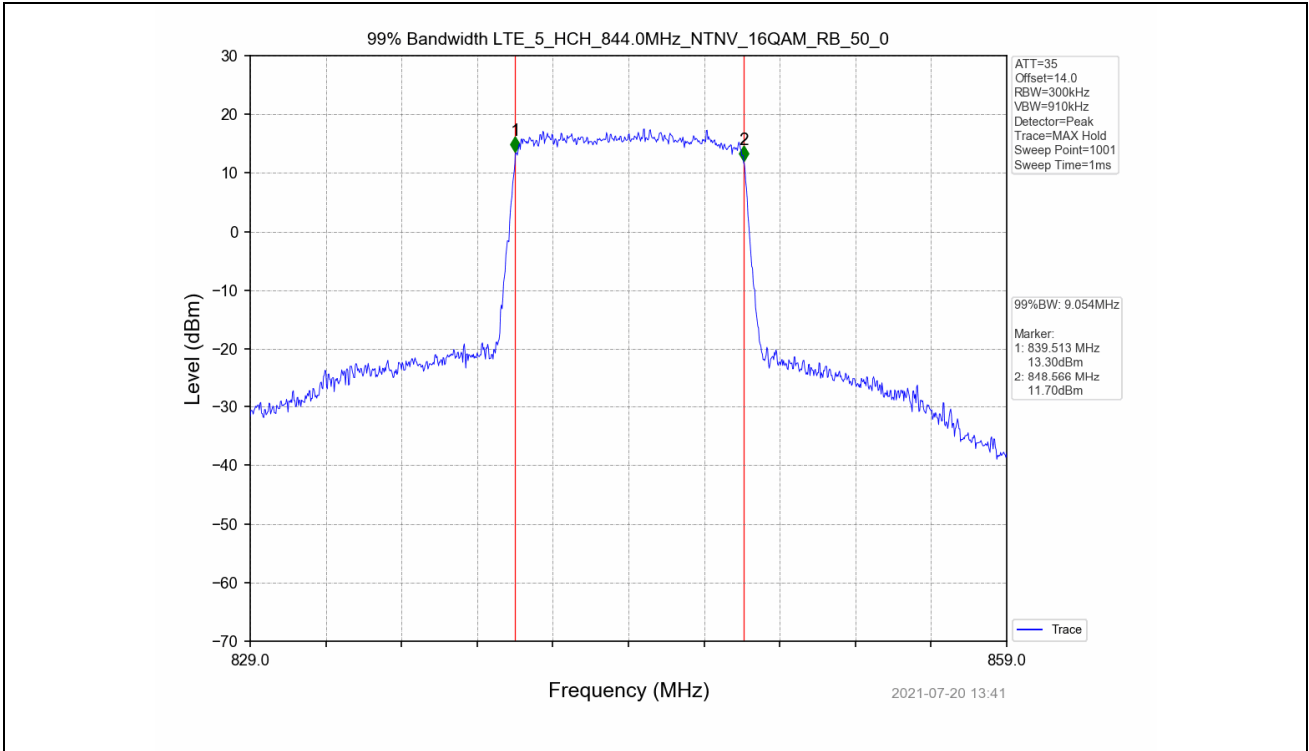

4.2 Test Graph

Test Band: 5_10MHz Bandwidth							
Test Mode	RB Allocation		99% Occupied Bandwidth (MHz)			Limit	Verdict
	Size	Offset	LCH	MCH	HCH		
QPSK	50	0	8.994	9.082	9.020	N/A	PASS
16QAM	50	0	9.021	9.054	9.054	N/A	PASS

4.2 Test Graph

Test Band: 5_10MHz Bandwidth							
Test Mode	RB Allocation		26dB Bandwidth (MHz)			Limit	Verdict
	Size	Offset	LCH	MCH	HCH		
QPSK	50	0	9.901	9.941	9.908	N/A	PASS
16QAM	50	0	9.891	9.884	9.891	N/A	PASS

4.2 Test Graph

5. Peak-Average Ratio

5.1 Test Result

Test Band: 5_ 1.4MHz Bandwidth							
Test Mode	RB Allocation		Test result (dB)			Limit (dB)	Verdict
	Size	Offset	LCH	MCH	HCH		
QPSK	6	0	5.18	4.96	4.88	13	PASS
16QAM	6	0	6.01	5.78	5.66	13	PASS