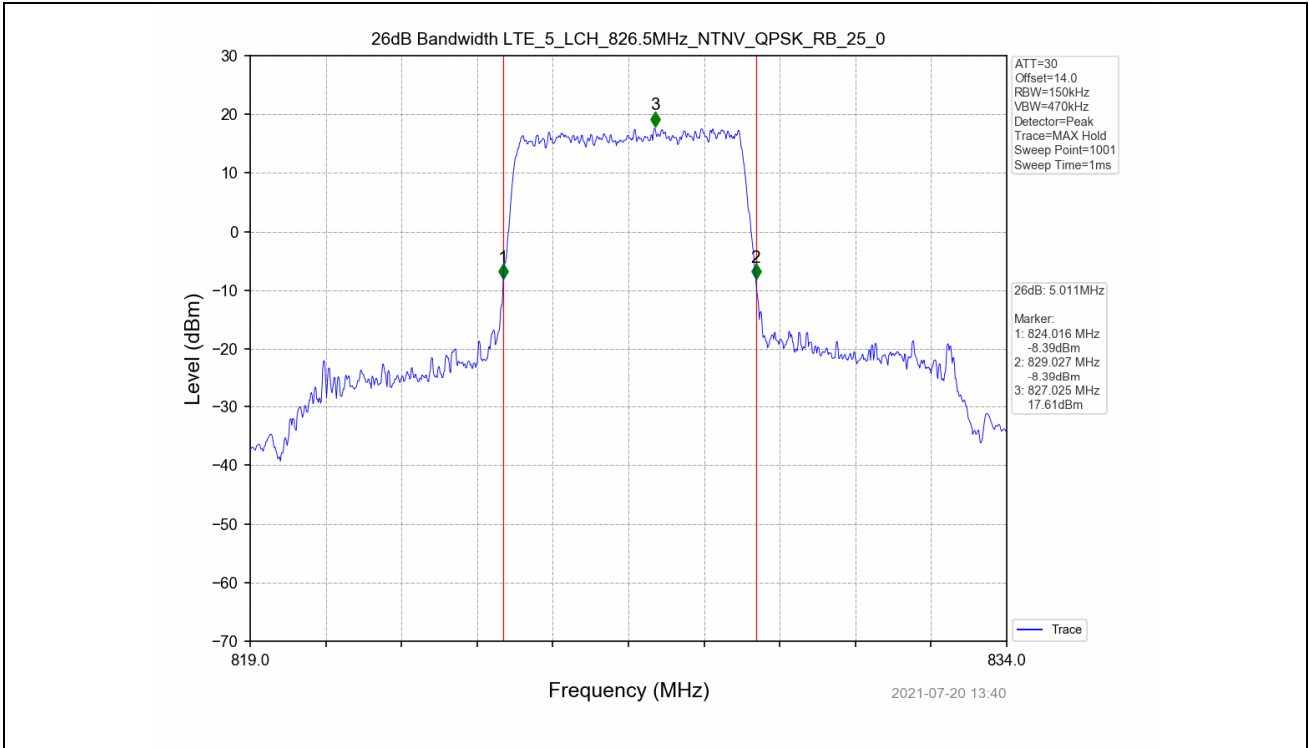

4.2 Test Graph

Test Band: 5 5MHz Bandwidth							
Test Mode	RB Allocation		26dB Bandwidth (MHz)			Limit	Verdict
	Size	Offset	LCH	MCH	HCH		
QPSK	25	0	5.011	5.021	5.022	N/A	PASS
16QAM	25	0	5.007	5.057	5.004	N/A	PASS

4.2 Test Graph

Test Band: 5_10MHz Bandwidth							
Test Mode	RB Allocation		99% Occupied Bandwidth (MHz)			Limit	Verdict
	Size	Offset	LCH	MCH	HCH		
QPSK	50	0	8.994	9.082	9.020	N/A	PASS
16QAM	50	0	9.021	9.054	9.054	N/A	PASS