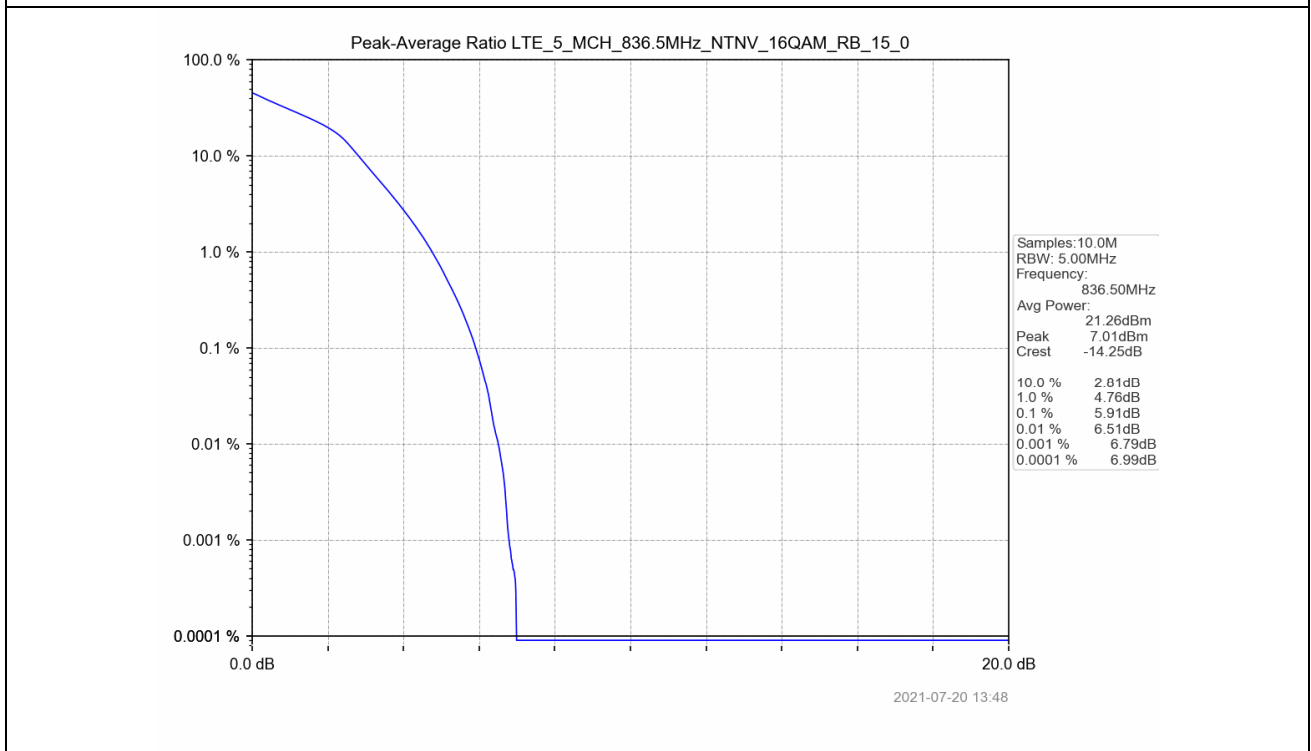

5.2 Test Graph

2021-07-20 13:43

2021-07-20 13:45

2021-07-20 13:45

2021-07-20 13:46

Test Band: 5 3MHz Bandwidth							
Test Mode	RB Allocation		Test result (dB)			Limit (dB)	Verdict
	Size	Offset	LCH	MCH	HCH		
QPSK	15	0	5.21	5.12	5.09	13	PASS
16QAM	15	0	6.01	5.91	5.87	13	PASS

5.2 Test Graph

Test Band: 5_5MHz Bandwidth							
Test Mode	RB Allocation		Test result (dB)			Limit (dB)	Verdict
	Size	Offset	LCH	MCH	HCH		
QPSK	25	0	5.44	5.39	5.37	13	PASS
16QAM	25	0	6.09	6.08	6.00	13	PASS