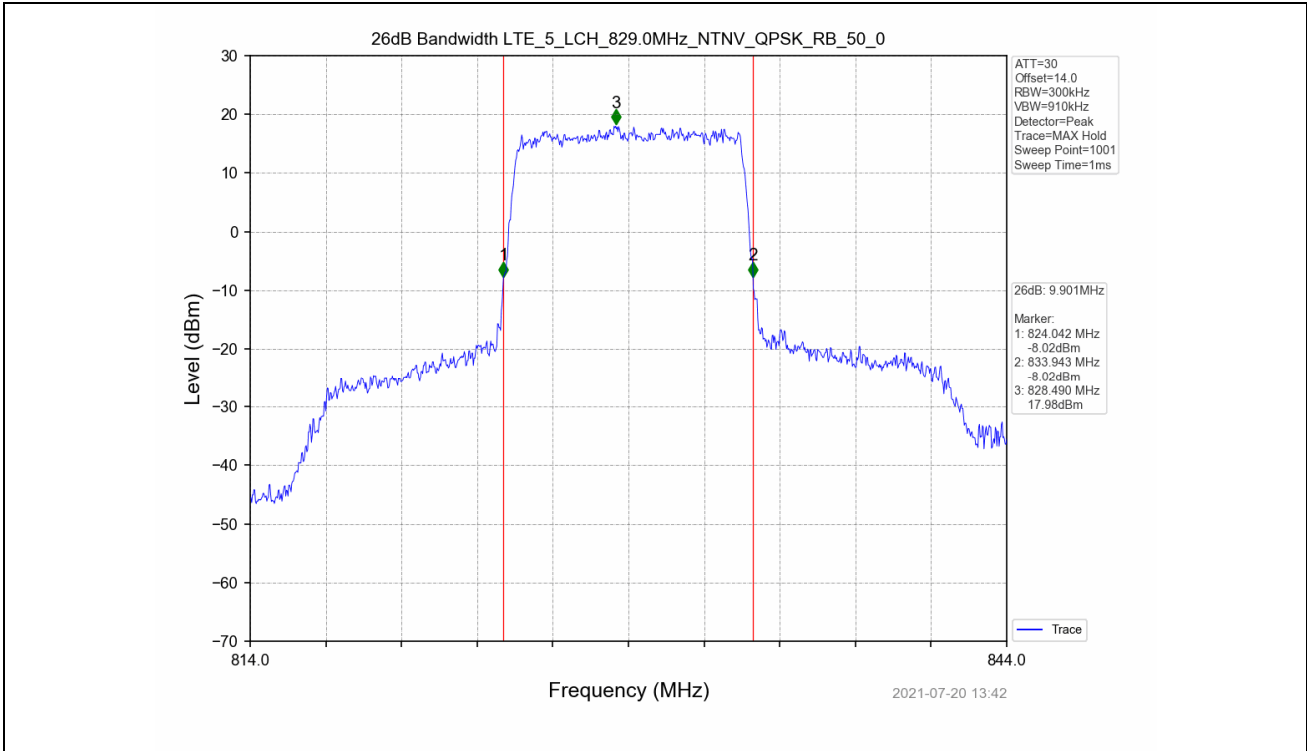

4.2 Test Graph

Test Band: 5_10MHz Bandwidth							
Test Mode	RB Allocation		26dB Bandwidth (MHz)			Limit	Verdict
	Size	Offset	LCH	MCH	HCH		
QPSK	50	0	9.901	9.941	9.908	N/A	PASS
16QAM	50	0	9.891	9.884	9.891	N/A	PASS

4.2 Test Graph

5. Peak-Average Ratio

5.1 Test Result

Test Band: 5_ 1.4MHz Bandwidth							
Test Mode	RB Allocation		Test result (dB)			Limit (dB)	Verdict
	Size	Offset	LCH	MCH	HCH		
QPSK	6	0	5.18	4.96	4.88	13	PASS
16QAM	6	0	6.01	5.78	5.66	13	PASS