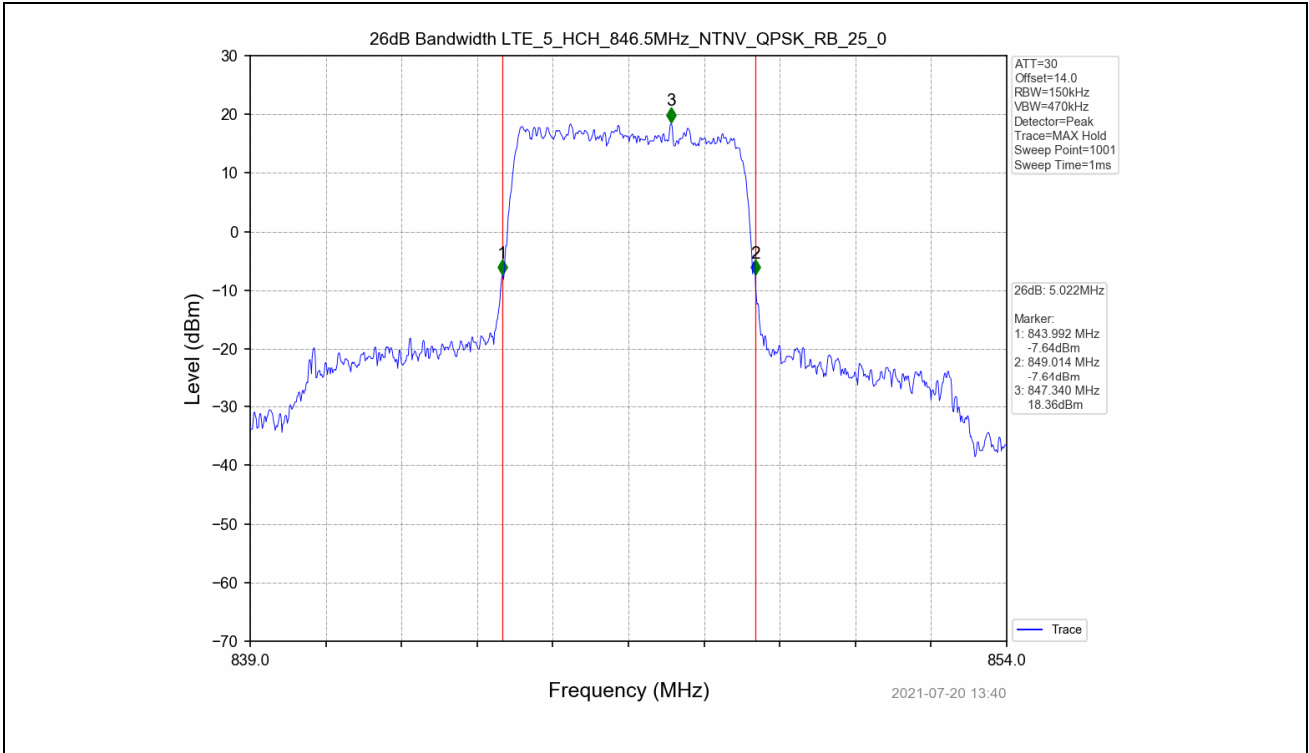

4.2 Test Graph

Test Band: 5 5MHz Bandwidth							
Test Mode	RB Allocation		26dB Bandwidth (MHz)			Limit	Verdict
	Size	Offset	LCH	MCH	HCH		
QPSK	25	0	5.011	5.021	5.022	N/A	PASS
16QAM	25	0	5.007	5.057	5.004	N/A	PASS

4.2 Test Graph

Test Band: 5_10MHz Bandwidth							
Test Mode	RB Allocation		99% Occupied Bandwidth (MHz)			Limit	Verdict
	Size	Offset	LCH	MCH	HCH		
QPSK	50	0	8.994	9.082	9.020	N/A	PASS
16QAM	50	0	9.021	9.054	9.054	N/A	PASS

4.2 Test Graph

Test Band: 5_10MHz Bandwidth							
Test Mode	RB Allocation		26dB Bandwidth (MHz)			Limit	Verdict
	Size	Offset	LCH	MCH	HCH		
QPSK	50	0	9.901	9.941	9.908	N/A	PASS
16QAM	50	0	9.891	9.884	9.891	N/A	PASS