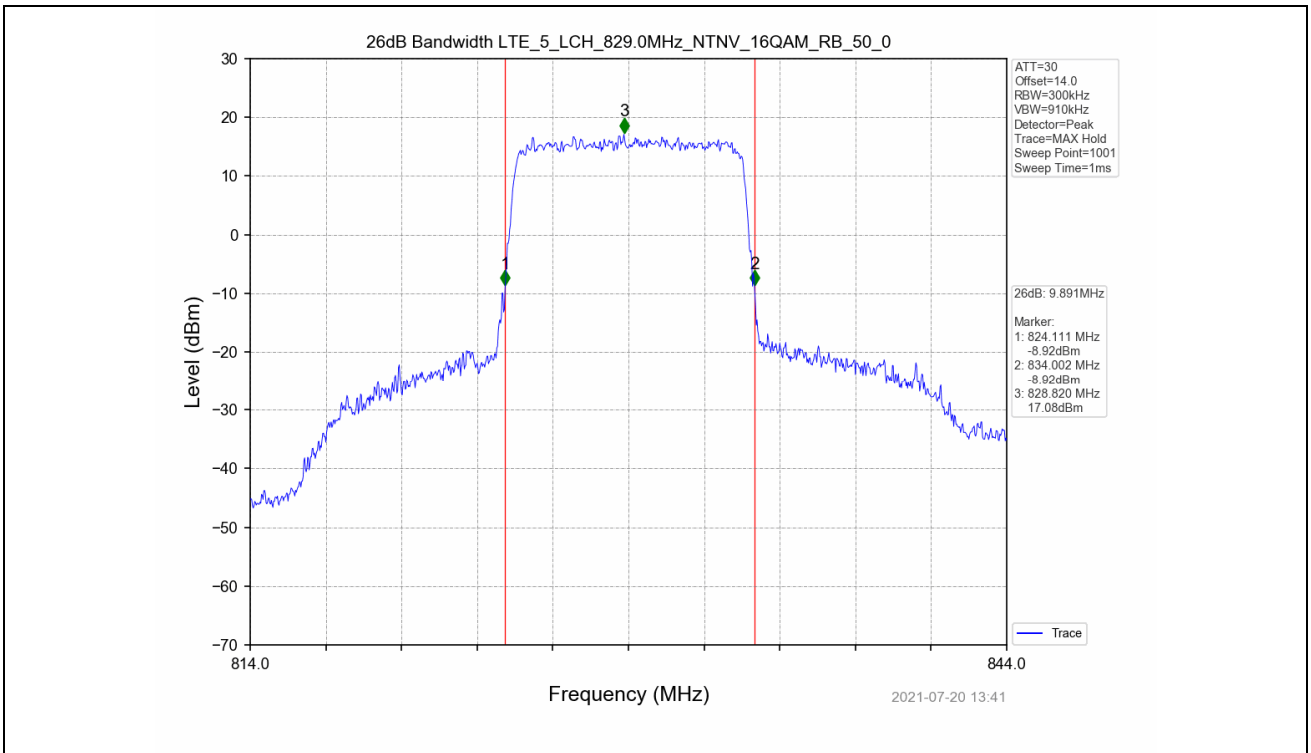

4.2 Test Graph

Test Band: 5_10MHz Bandwidth							
Test Mode	RB Allocation		26dB Bandwidth (MHz)			Limit	Verdict
	Size	Offset	LCH	MCH	HCH		
QPSK	50	0	9.901	9.941	9.908	N/A	PASS
16QAM	50	0	9.891	9.884	9.891	N/A	PASS

4.2 Test Graph

5. Peak-Average Ratio

5.1 Test Result

Test Band: 5_ 1.4MHz Bandwidth							
Test Mode	RB Allocation		Test result (dB)			Limit (dB)	Verdict
	Size	Offset	LCH	MCH	HCH		
QPSK	6	0	5.18	4.96	4.88	13	PASS
16QAM	6	0	6.01	5.78	5.66	13	PASS