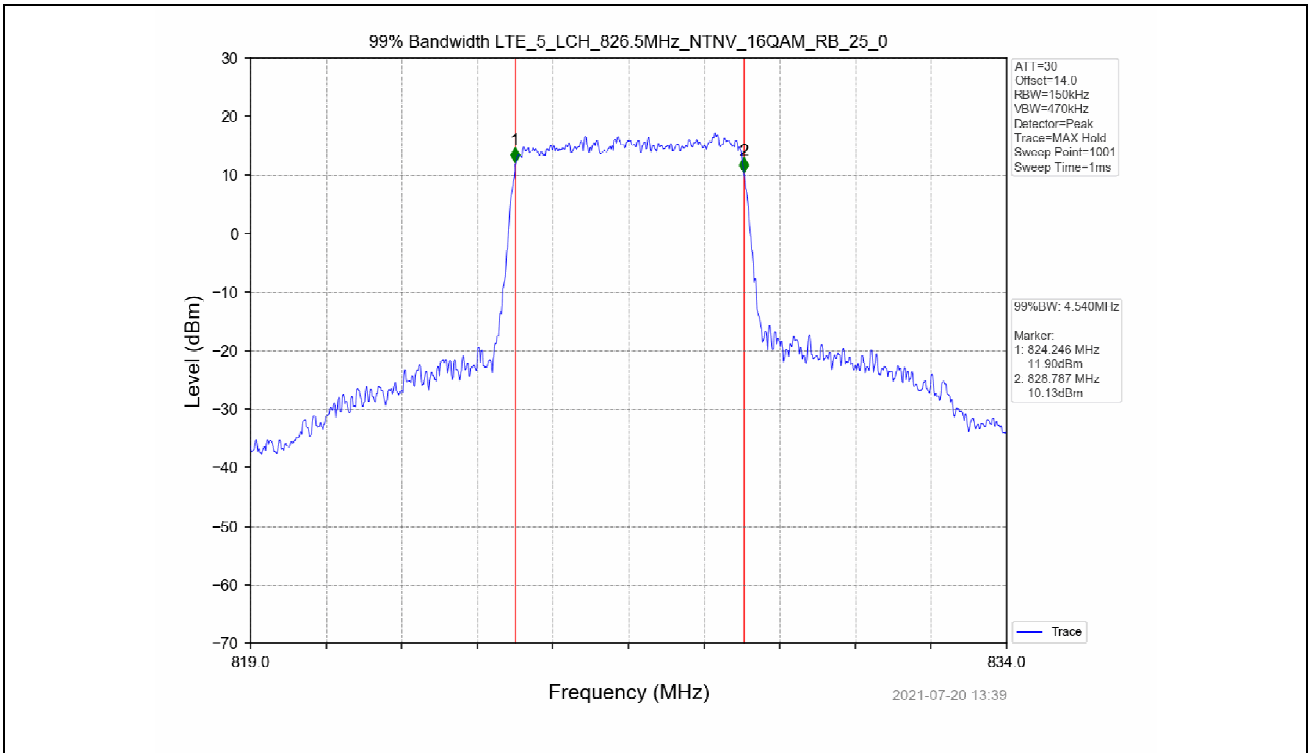

Test Band: 5 5MHz Bandwidth							
Test Mode	RB Allocation		99% Occupied Bandwidth (MHz)			Limit	Verdict
	Size	Offset	LCH	MCH	HCH		
QPSK	25	0	4.531	4.543	4.537	N/A	PASS
16QAM	25	0	4.540	4.549	4.527	N/A	PASS

4.2 Test Graph

Test Band: 5 5MHz Bandwidth							
Test Mode	RB Allocation		26dB Bandwidth (MHz)			Limit	Verdict
	Size	Offset	LCH	MCH	HCH		
QPSK	25	0	5.011	5.021	5.022	N/A	PASS
16QAM	25	0	5.007	5.057	5.004	N/A	PASS

4.2 Test Graph

Test Band: 5_10MHz Bandwidth							
Test Mode	RB Allocation		99% Occupied Bandwidth (MHz)			Limit	Verdict
	Size	Offset	LCH	MCH	HCH		
QPSK	50	0	8.994	9.082	9.020	N/A	PASS
16QAM	50	0	9.021	9.054	9.054	N/A	PASS