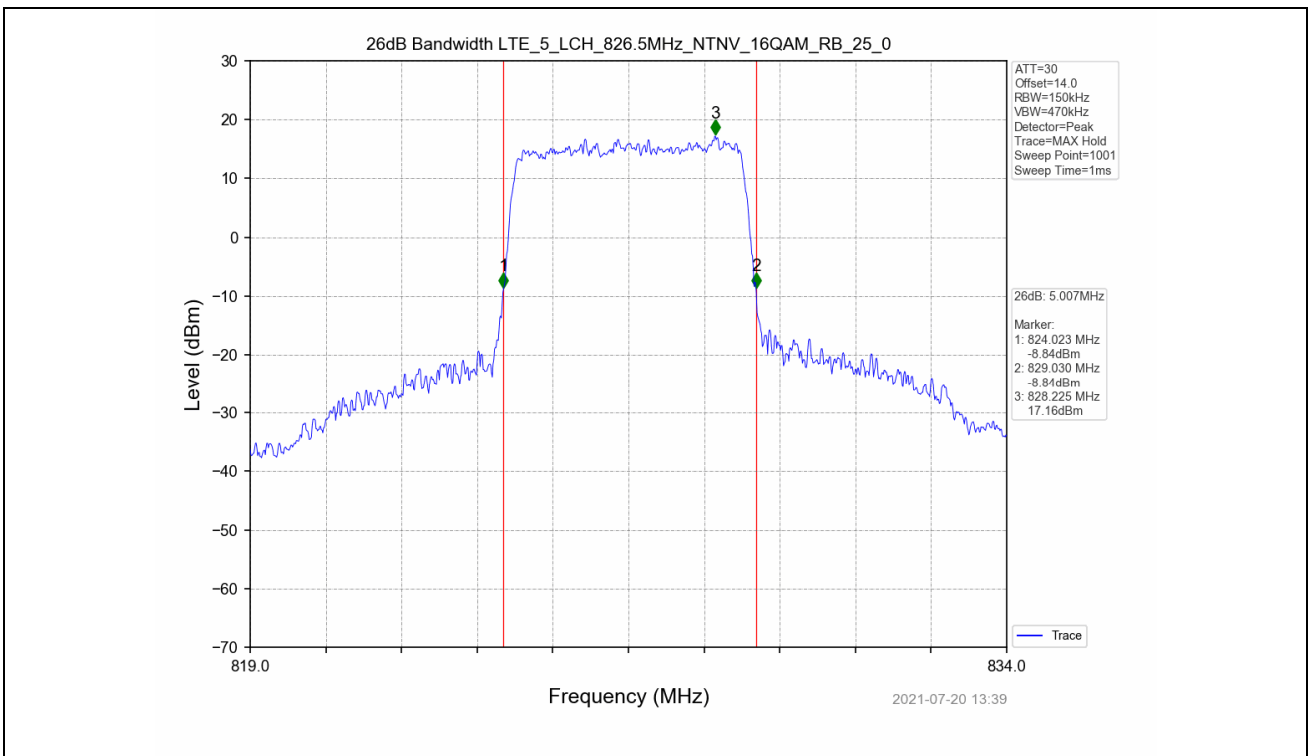

4.2 Test Graph

Test Band: 5 5MHz Bandwidth							
Test Mode	RB Allocation		26dB Bandwidth (MHz)			Limit	Verdict
	Size	Offset	LCH	MCH	HCH		
QPSK	25	0	5.011	5.021	5.022	N/A	PASS
16QAM	25	0	5.007	5.057	5.004	N/A	PASS

4.2 Test Graph

Test Band: 5_10MHz Bandwidth							
Test Mode	RB Allocation		99% Occupied Bandwidth (MHz)			Limit	Verdict
	Size	Offset	LCH	MCH	HCH		
QPSK	50	0	8.994	9.082	9.020	N/A	PASS
16QAM	50	0	9.021	9.054	9.054	N/A	PASS