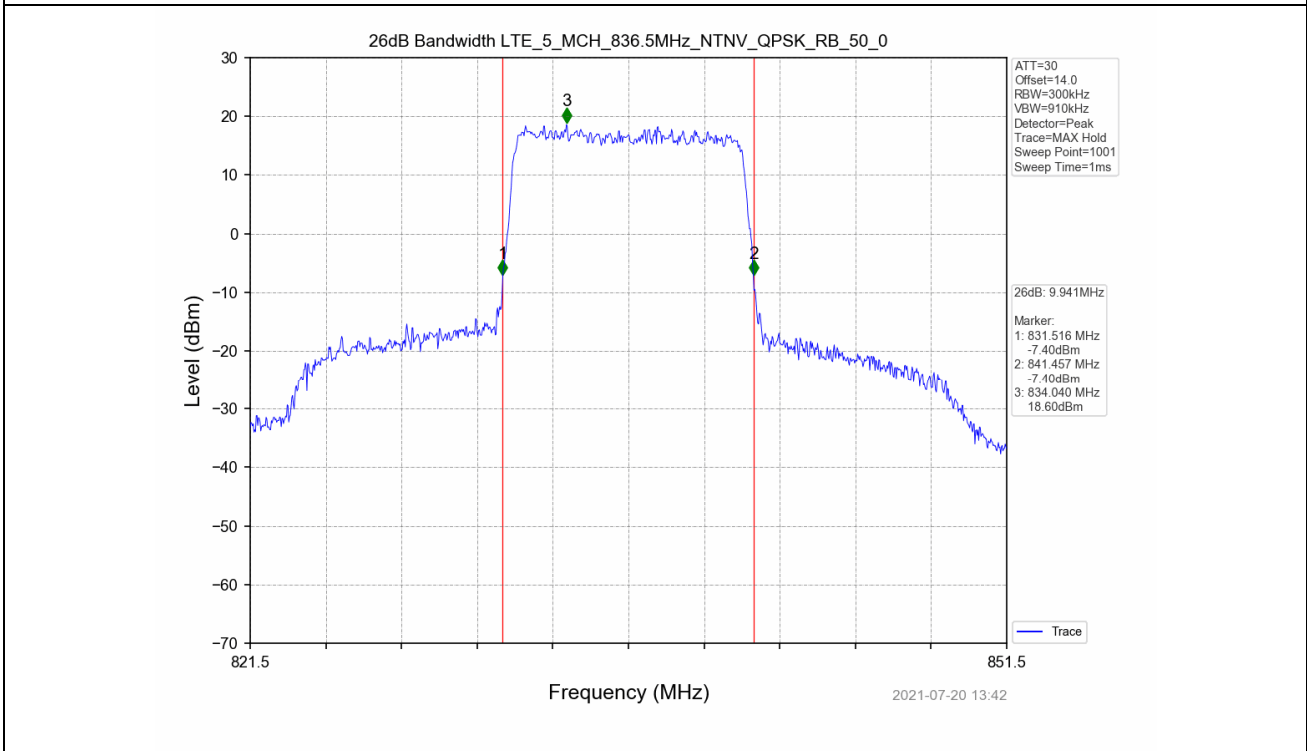

4.2 Test Graph

Test Band: 5_10MHz Bandwidth							
Test Mode	RB Allocation		26dB Bandwidth (MHz)			Limit	Verdict
	Size	Offset	LCH	MCH	HCH		
QPSK	50	0	9.901	9.941	9.908	N/A	PASS
16QAM	50	0	9.891	9.884	9.891	N/A	PASS

4.2 Test Graph

5. Peak-Average Ratio

5.1 Test Result

Test Band: 5_ 1.4MHz Bandwidth							
Test Mode	RB Allocation		Test result (dB)			Limit (dB)	Verdict
	Size	Offset	LCH	MCH	HCH		
QPSK	6	0	5.18	4.96	4.88	13	PASS
16QAM	6	0	6.01	5.78	5.66	13	PASS