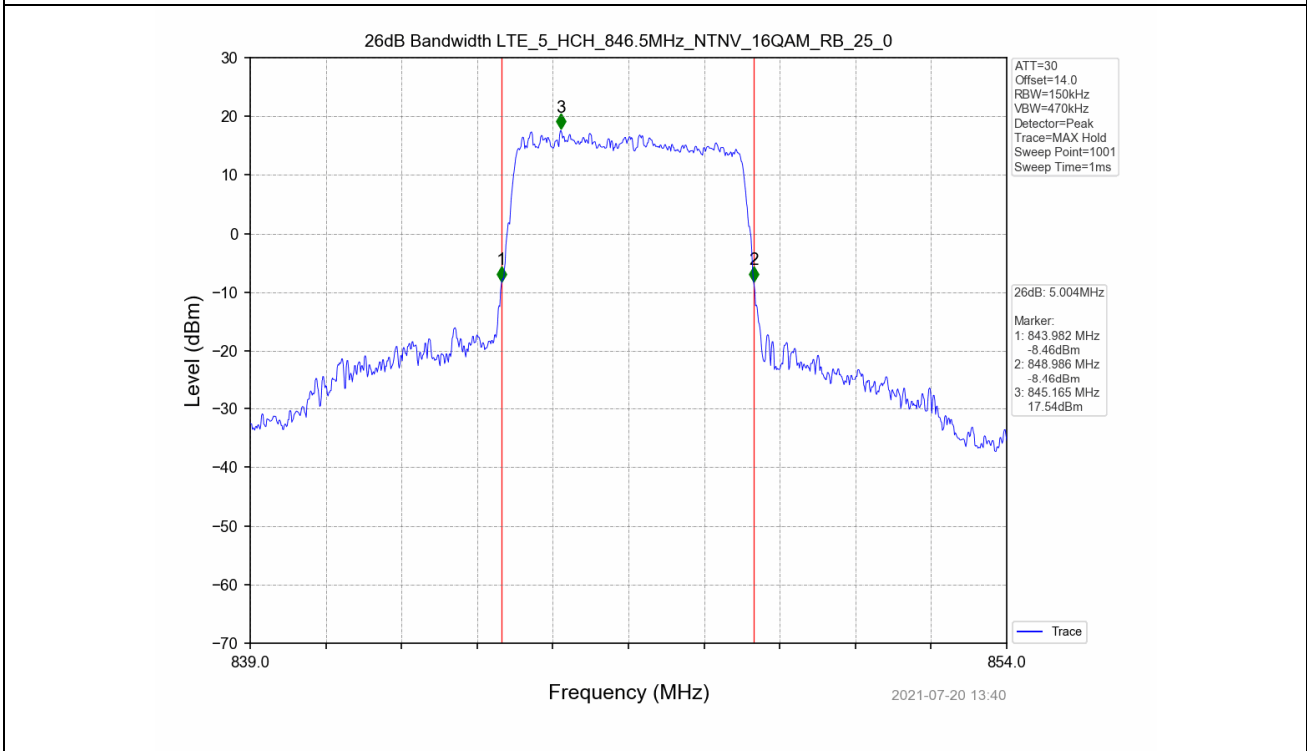

Test Band: 5 5MHz Bandwidth							
Test Mode	RB Allocation		99% Occupied Bandwidth (MHz)			Limit	Verdict
	Size	Offset	LCH	MCH	HCH		
QPSK	25	0	4.531	4.543	4.537	N/A	PASS
16QAM	25	0	4.540	4.549	4.527	N/A	PASS

4.2 Test Graph

Test Band: 5 5MHz Bandwidth							
Test Mode	RB Allocation		26dB Bandwidth (MHz)			Limit	Verdict
	Size	Offset	LCH	MCH	HCH		
QPSK	25	0	5.011	5.021	5.022	N/A	PASS
16QAM	25	0	5.007	5.057	5.004	N/A	PASS

4.2 Test Graph

Test Band: 5_10MHz Bandwidth							
Test Mode	RB Allocation		99% Occupied Bandwidth (MHz)			Limit	Verdict
	Size	Offset	LCH	MCH	HCH		
QPSK	50	0	8.994	9.082	9.020	N/A	PASS
16QAM	50	0	9.021	9.054	9.054	N/A	PASS

4.2 Test Graph

Test Band: 5_10MHz Bandwidth							
Test Mode	RB Allocation		26dB Bandwidth (MHz)			Limit	Verdict
	Size	Offset	LCH	MCH	HCH		
QPSK	50	0	9.901	9.941	9.908	N/A	PASS
16QAM	50	0	9.891	9.884	9.891	N/A	PASS