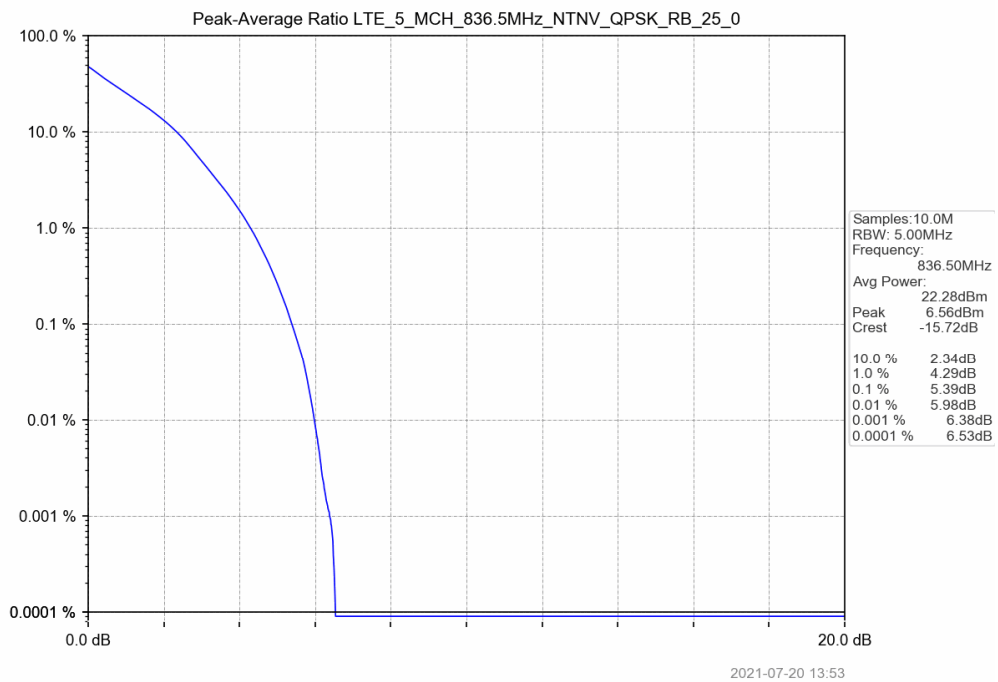

5.2 Test Graph

Test Band: 5_5MHz Bandwidth							
Test Mode	RB Allocation		Test result (dB)			Limit (dB)	Verdict
	Size	Offset	LCH	MCH	HCH		
QPSK	25	0	5.44	5.39	5.37	13	PASS
16QAM	25	0	6.09	6.08	6.00	13	PASS

5.2 Test Graph

Test Band: 5_ 10MHz Bandwidth							
Test Mode	RB Allocation		Test result (dB)			Limit (dB)	Verdict
	Size	Offset	LCH	MCH	HCH		
QPSK	50	0	6.04	6.07	6.17	13	PASS
16QAM	50	0	6.63	6.73	6.73	13	PASS

5.2 Test Graph