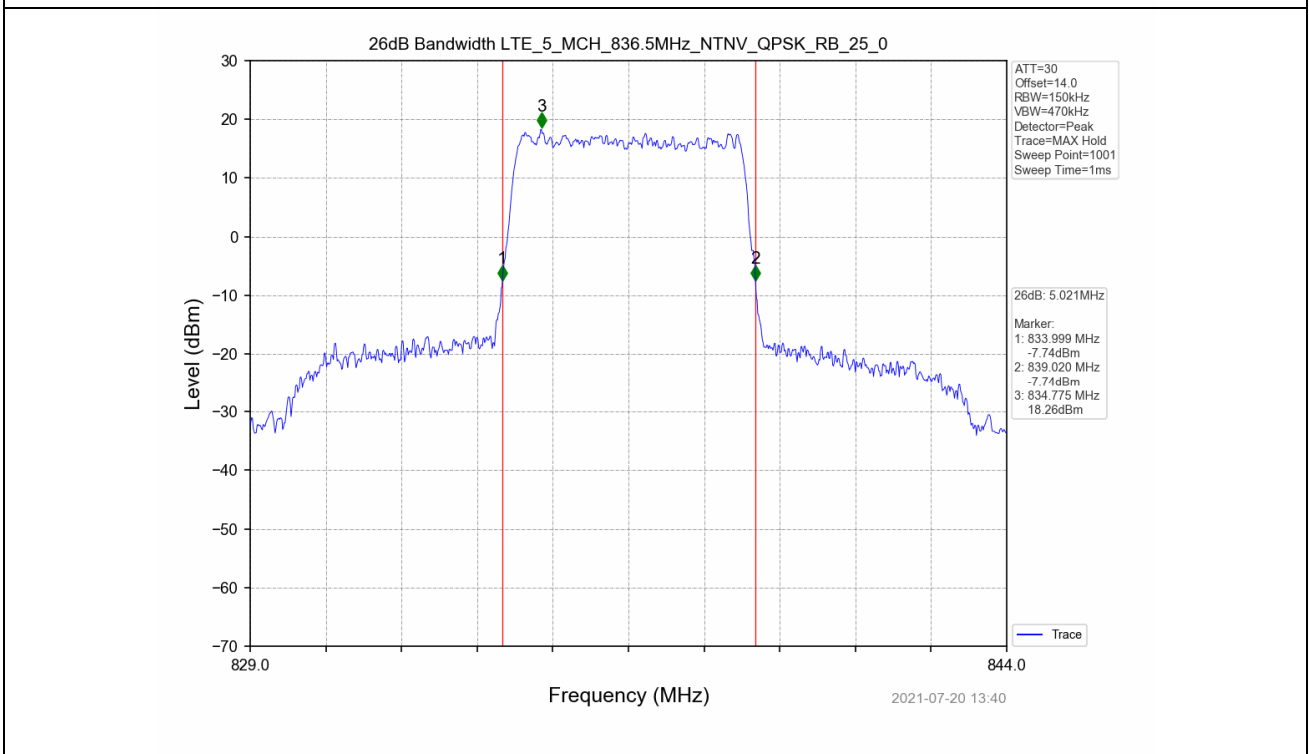

4.2 Test Graph

Test Band: 5 5MHz Bandwidth							
Test Mode	RB Allocation		26dB Bandwidth (MHz)			Limit	Verdict
	Size	Offset	LCH	MCH	HCH		
QPSK	25	0	5.011	5.021	5.022	N/A	PASS
16QAM	25	0	5.007	5.057	5.004	N/A	PASS

4.2 Test Graph

Test Band: 5_10MHz Bandwidth							
Test Mode	RB Allocation		99% Occupied Bandwidth (MHz)			Limit	Verdict
	Size	Offset	LCH	MCH	HCH		
QPSK	50	0	8.994	9.082	9.020	N/A	PASS
16QAM	50	0	9.021	9.054	9.054	N/A	PASS