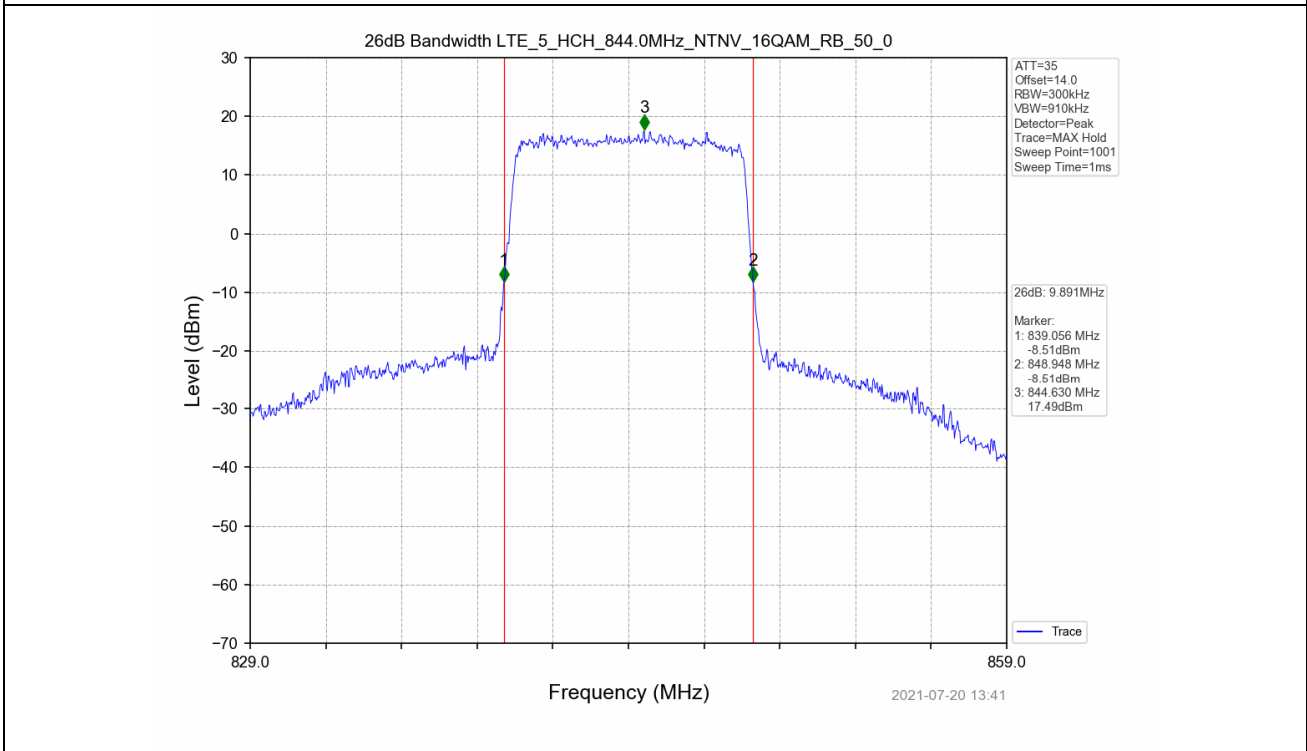

4.2 Test Graph

Test Band: 5_10MHz Bandwidth							
Test Mode	RB Allocation		26dB Bandwidth (MHz)			Limit	Verdict
	Size	Offset	LCH	MCH	HCH		
QPSK	50	0	9.901	9.941	9.908	N/A	PASS
16QAM	50	0	9.891	9.884	9.891	N/A	PASS

4.2 Test Graph

5. Peak-Average Ratio

5.1 Test Result

Test Band: 5_ 1.4MHz Bandwidth							
Test Mode	RB Allocation		Test result (dB)			Limit (dB)	Verdict
	Size	Offset	LCH	MCH	HCH		
QPSK	6	0	5.18	4.96	4.88	13	PASS
16QAM	6	0	6.01	5.78	5.66	13	PASS