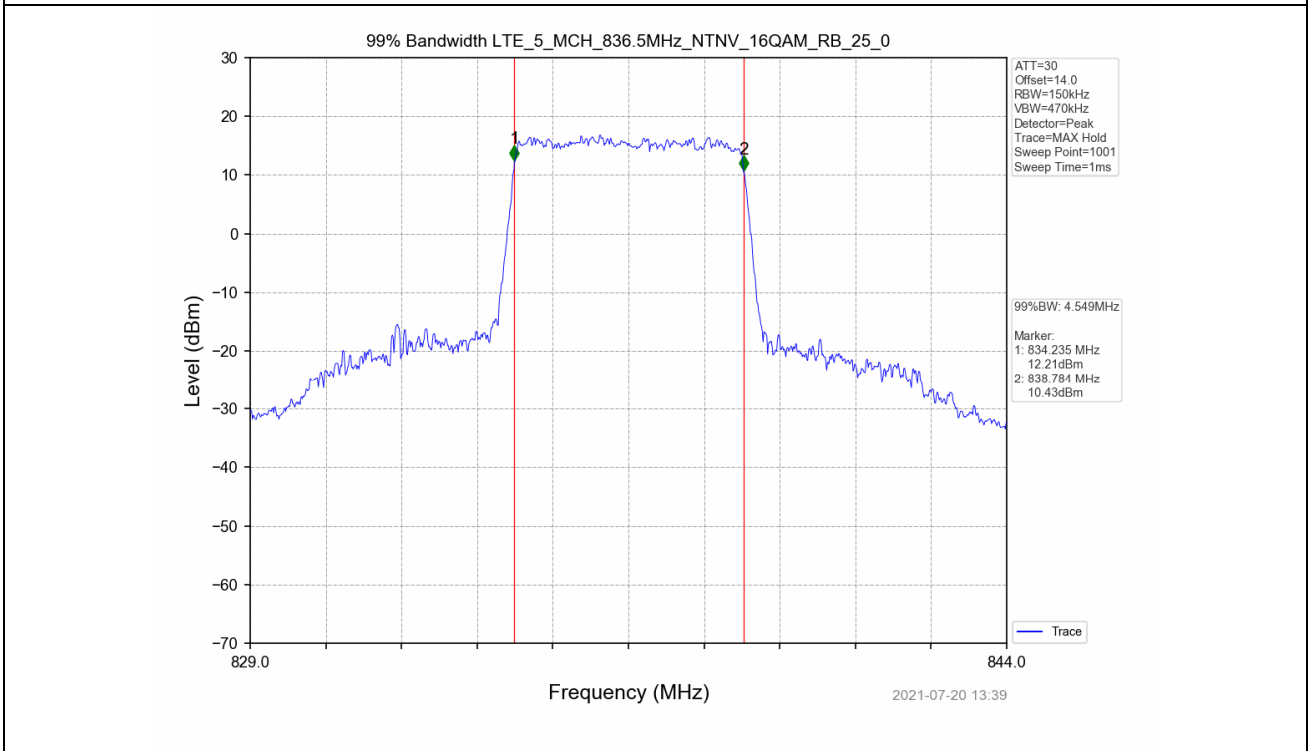

Test Band: 5 5MHz Bandwidth							
Test Mode	RB Allocation		99% Occupied Bandwidth (MHz)			Limit	Verdict
	Size	Offset	LCH	MCH	HCH		
QPSK	25	0	4.531	4.543	4.537	N/A	PASS
16QAM	25	0	4.540	4.549	4.527	N/A	PASS

4.2 Test Graph

Test Band: 5 5MHz Bandwidth							
Test Mode	RB Allocation		26dB Bandwidth (MHz)			Limit	Verdict
	Size	Offset	LCH	MCH	HCH		
QPSK	25	0	5.011	5.021	5.022	N/A	PASS
16QAM	25	0	5.007	5.057	5.004	N/A	PASS

4.2 Test Graph

Test Band: 5_10MHz Bandwidth							
Test Mode	RB Allocation		99% Occupied Bandwidth (MHz)			Limit	Verdict
	Size	Offset	LCH	MCH	HCH		
QPSK	50	0	8.994	9.082	9.020	N/A	PASS
16QAM	50	0	9.021	9.054	9.054	N/A	PASS