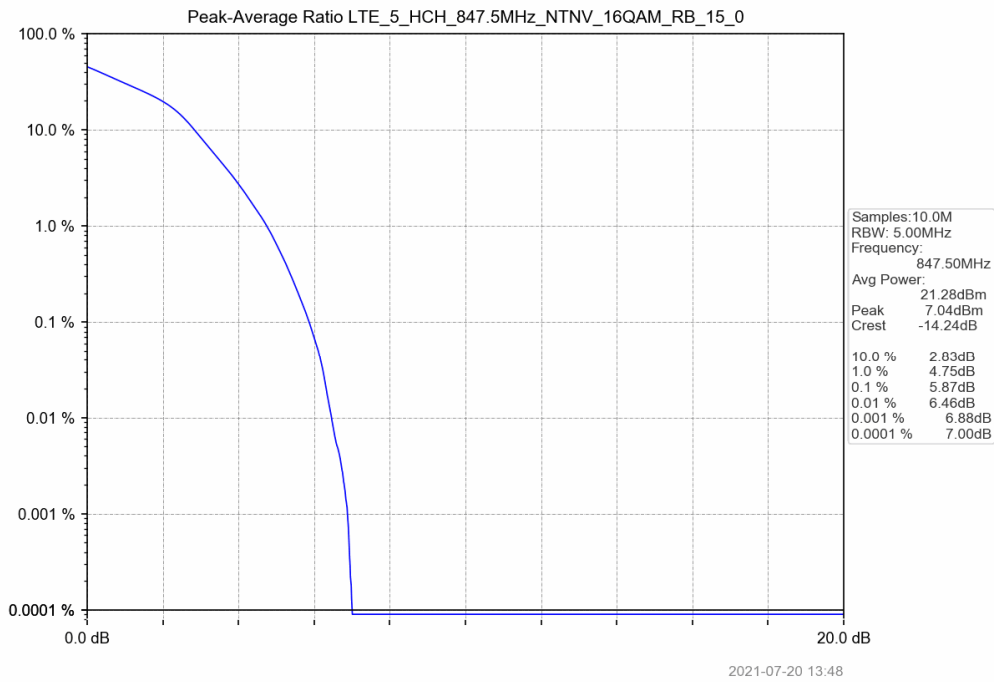

5.2 Test Graph

2021-07-20 13:43

2021-07-20 13:45

2021-07-20 13:45

2021-07-20 13:46

Test Band: 5 3MHz Bandwidth							
Test Mode	RB Allocation		Test result (dB)			Limit (dB)	Verdict
	Size	Offset	LCH	MCH	HCH		
QPSK	15	0	5.21	5.12	5.09	13	PASS
16QAM	15	0	6.01	5.91	5.87	13	PASS

5.2 Test Graph

Test Band: 5_5MHz Bandwidth							
Test Mode	RB Allocation		Test result (dB)			Limit (dB)	Verdict
	Size	Offset	LCH	MCH	HCH		
QPSK	25	0	5.44	5.39	5.37	13	PASS
16QAM	25	0	6.09	6.08	6.00	13	PASS