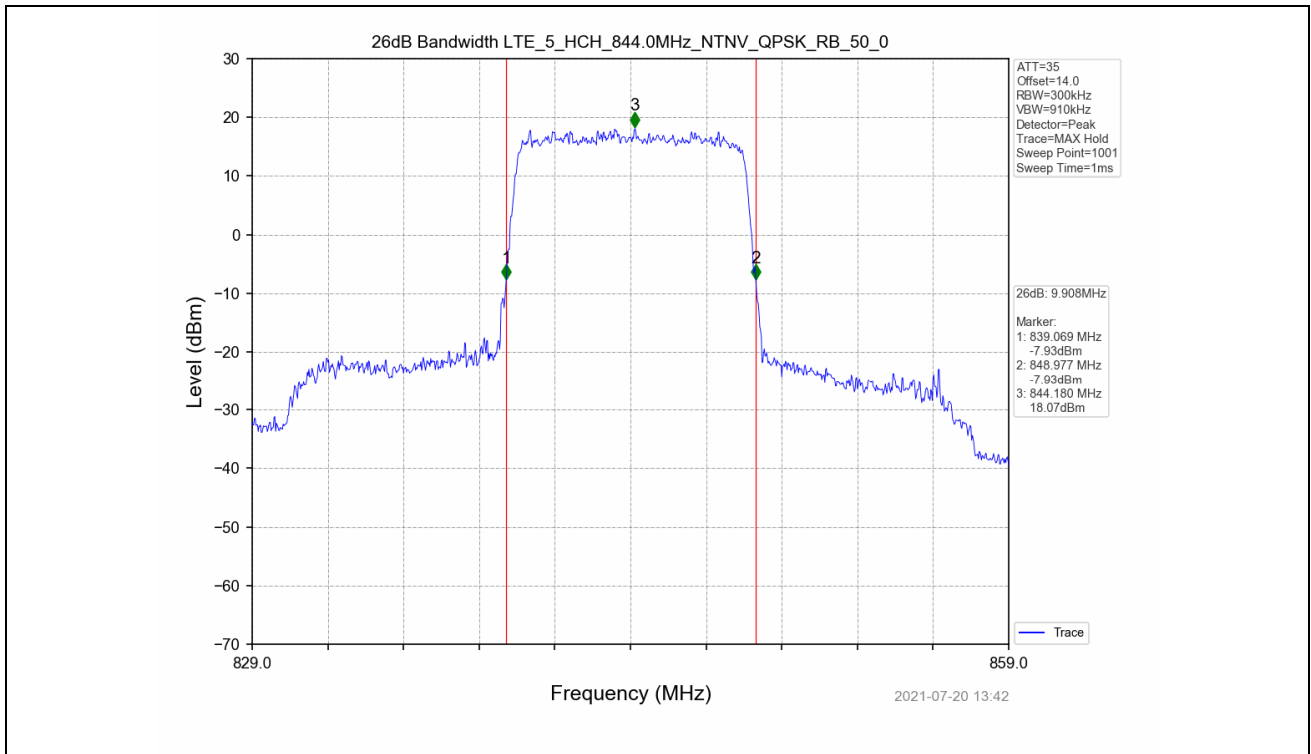

4.2 Test Graph

Test Band: 5_10MHz Bandwidth							
Test Mode	RB Allocation		26dB Bandwidth (MHz)			Limit	Verdict
	Size	Offset	LCH	MCH	HCH		
QPSK	50	0	9.901	9.941	9.908	N/A	PASS
16QAM	50	0	9.891	9.884	9.891	N/A	PASS

4.2 Test Graph

5. Peak-Average Ratio

5.1 Test Result

Test Band: 5_ 1.4MHz Bandwidth							
Test Mode	RB Allocation		Test result (dB)			Limit (dB)	Verdict
	Size	Offset	LCH	MCH	HCH		
QPSK	6	0	5.18	4.96	4.88	13	PASS
16QAM	6	0	6.01	5.78	5.66	13	PASS

5.2 Test Graph

2021-07-20 13:43

2021-07-20 13:45

2021-07-20 13:45

2021-07-20 13:46

Test Band: 5 3MHz Bandwidth							
Test Mode	RB Allocation		Test result (dB)			Limit (dB)	Verdict
	Size	Offset	LCH	MCH	HCH		
QPSK	15	0	5.21	5.12	5.09	13	PASS
16QAM	15	0	6.01	5.91	5.87	13	PASS