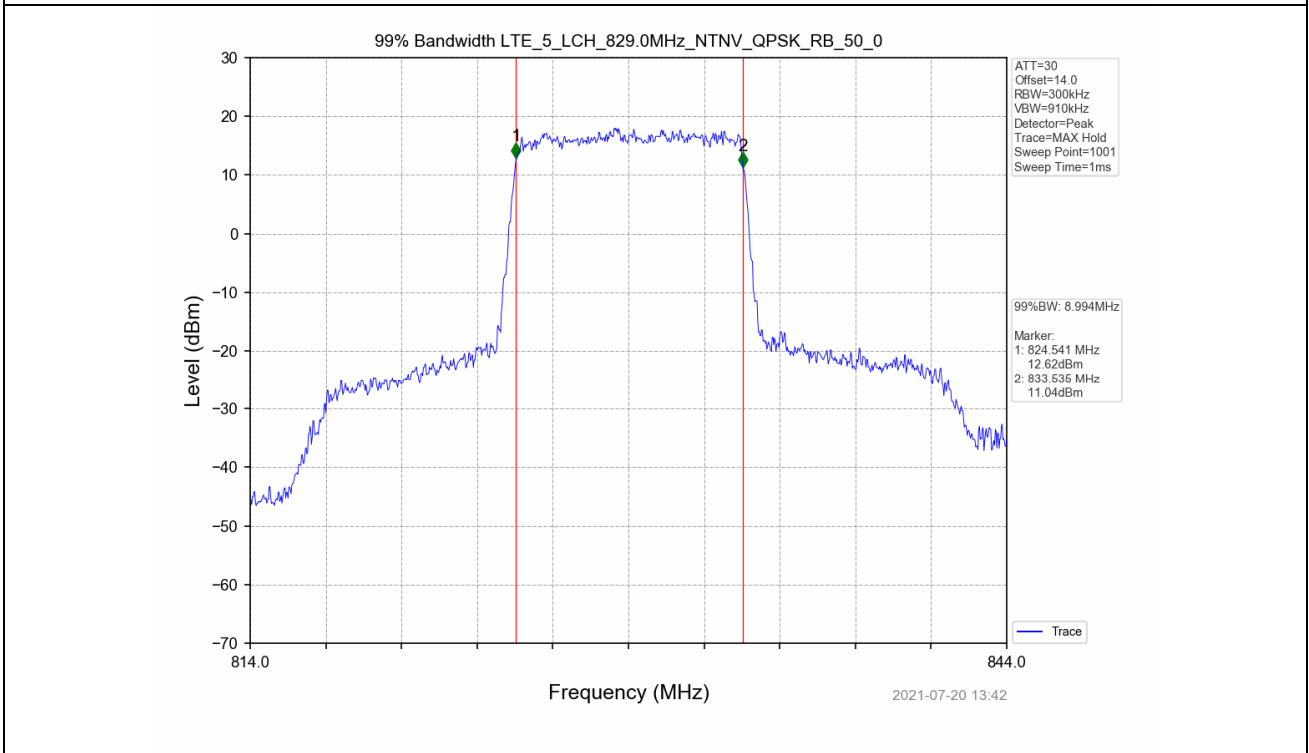

4.2 Test Graph

Test Band: 5_10MHz Bandwidth							
Test Mode	RB Allocation		99% Occupied Bandwidth (MHz)			Limit	Verdict
	Size	Offset	LCH	MCH	HCH		
QPSK	50	0	8.994	9.082	9.020	N/A	PASS
16QAM	50	0	9.021	9.054	9.054	N/A	PASS

4.2 Test Graph

Test Band: 5_10MHz Bandwidth							
Test Mode	RB Allocation		26dB Bandwidth (MHz)			Limit	Verdict
	Size	Offset	LCH	MCH	HCH		
QPSK	50	0	9.901	9.941	9.908	N/A	PASS
16QAM	50	0	9.891	9.884	9.891	N/A	PASS

4.2 Test Graph

5. Peak-Average Ratio

5.1 Test Result

Test Band: 5_ 1.4MHz Bandwidth							
Test Mode	RB Allocation		Test result (dB)			Limit (dB)	Verdict
	Size	Offset	LCH	MCH	HCH		
QPSK	6	0	5.18	4.96	4.88	13	PASS
16QAM	6	0	6.01	5.78	5.66	13	PASS