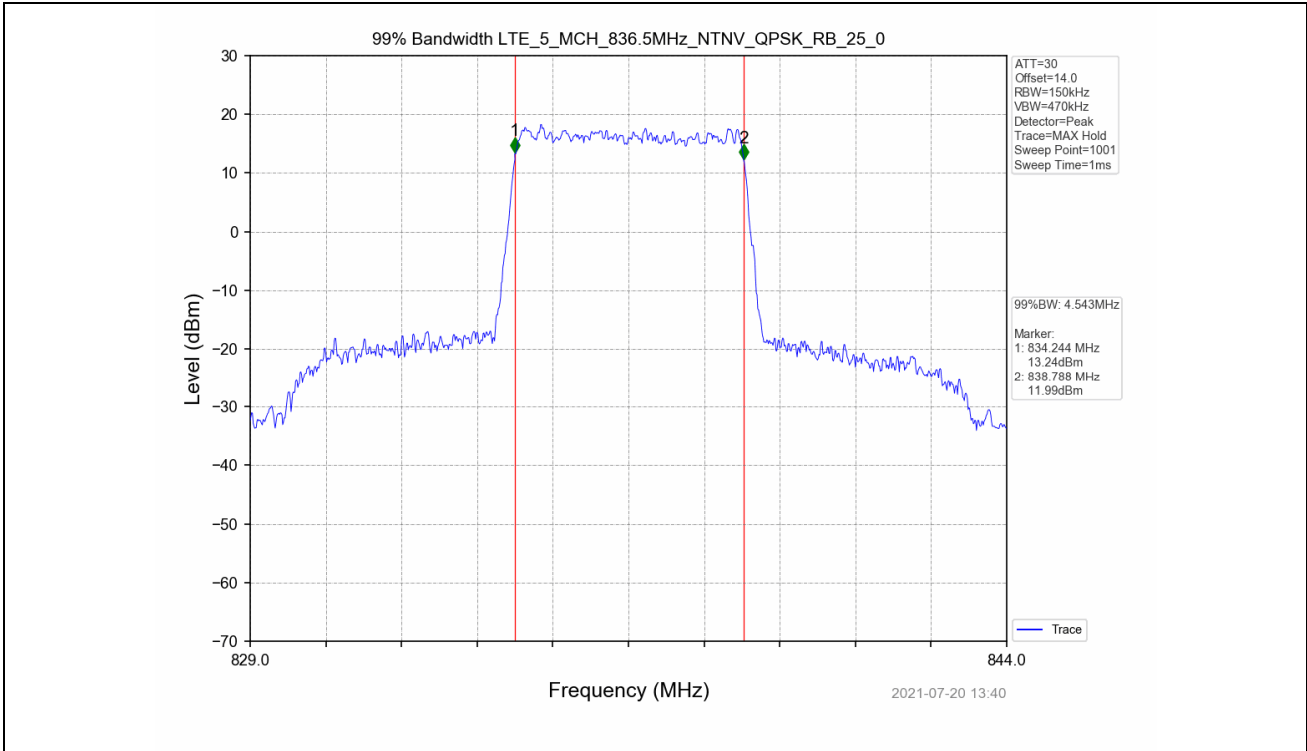

Test Band: 5 5MHz Bandwidth							
Test Mode	RB Allocation		99% Occupied Bandwidth (MHz)			Limit	Verdict
	Size	Offset	LCH	MCH	HCH		
QPSK	25	0	4.531	4.543	4.537	N/A	PASS
16QAM	25	0	4.540	4.549	4.527	N/A	PASS

4.2 Test Graph

Test Band: 5 5MHz Bandwidth							
Test Mode	RB Allocation		26dB Bandwidth (MHz)			Limit	Verdict
	Size	Offset	LCH	MCH	HCH		
QPSK	25	0	5.011	5.021	5.022	N/A	PASS
16QAM	25	0	5.007	5.057	5.004	N/A	PASS

4.2 Test Graph

Test Band: 5_10MHz Bandwidth							
Test Mode	RB Allocation		99% Occupied Bandwidth (MHz)			Limit	Verdict
	Size	Offset	LCH	MCH	HCH		
QPSK	50	0	8.994	9.082	9.020	N/A	PASS
16QAM	50	0	9.021	9.054	9.054	N/A	PASS