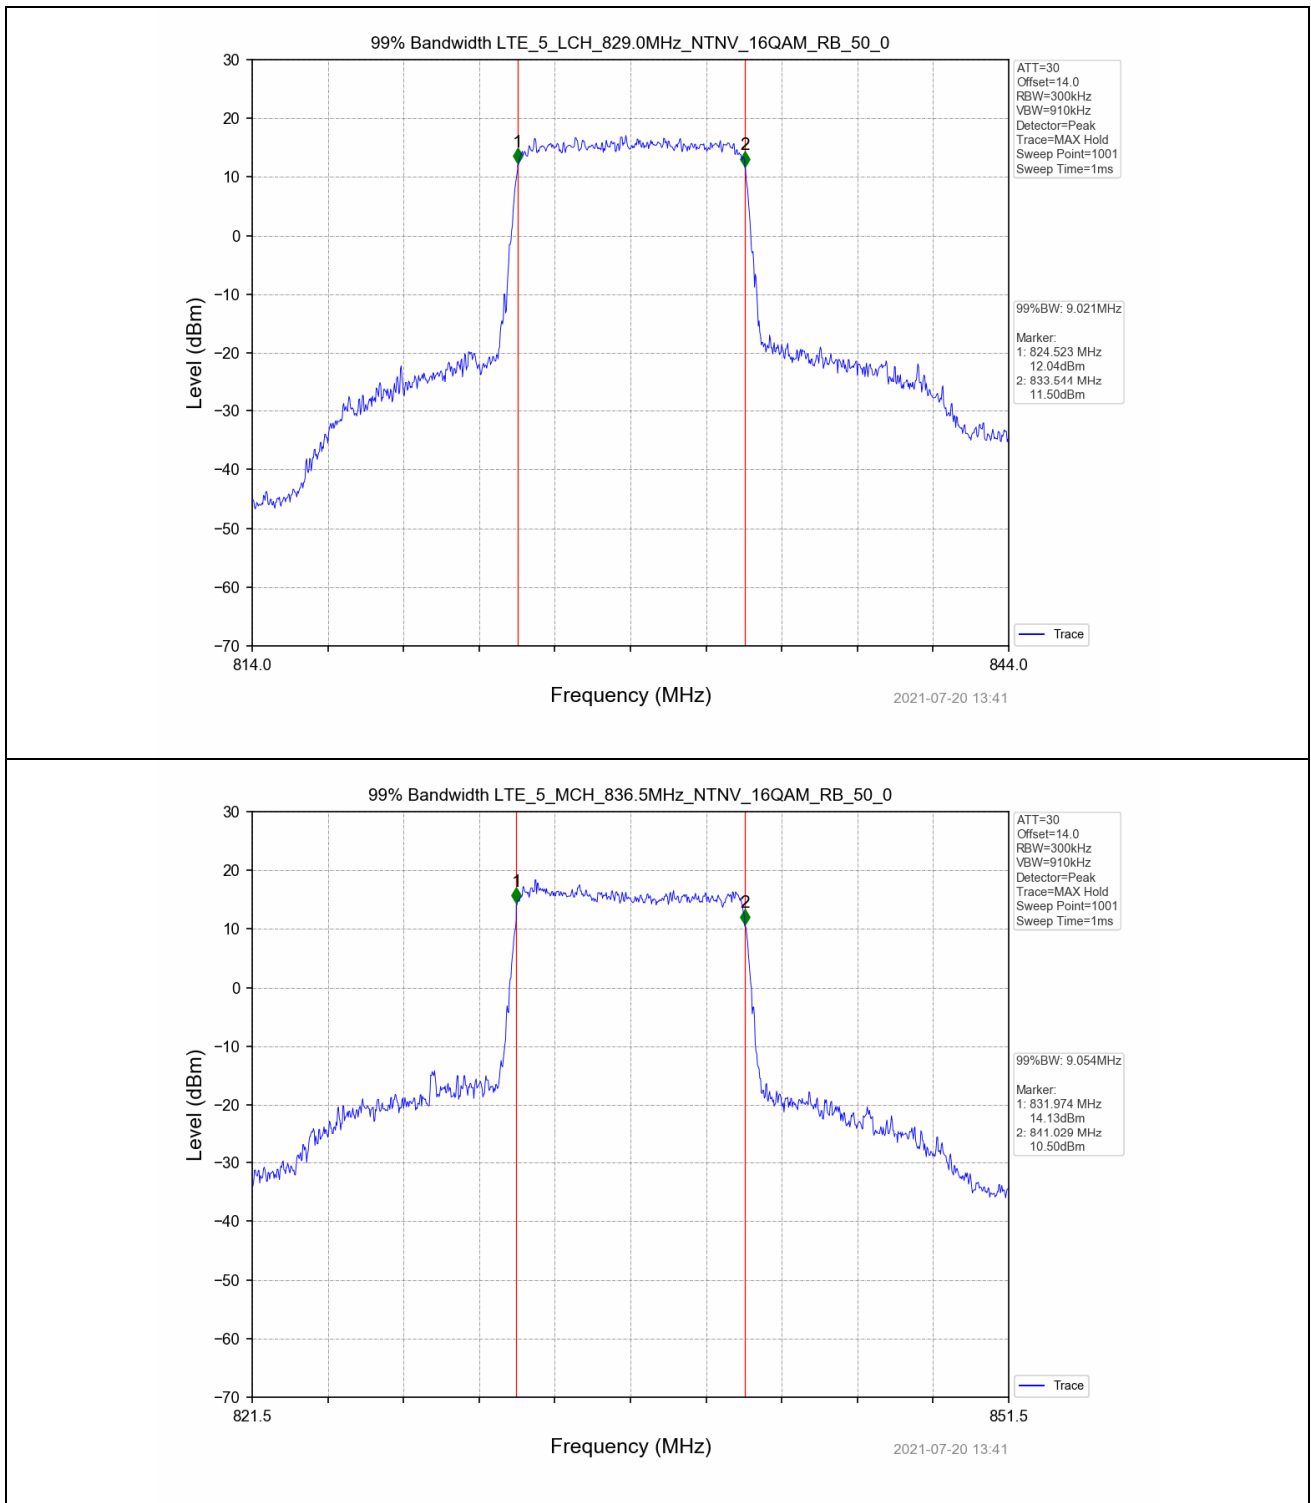

4.2 Test Graph

Test Band: 5_10MHz Bandwidth							
Test Mode	RB Allocation		99% Occupied Bandwidth (MHz)			Limit	Verdict
	Size	Offset	LCH	MCH	HCH		
QPSK	50	0	8.994	9.082	9.020	N/A	PASS
16QAM	50	0	9.021	9.054	9.054	N/A	PASS

4.2 Test Graph

Test Band: 5_10MHz Bandwidth							
Test Mode	RB Allocation		26dB Bandwidth (MHz)			Limit	Verdict
	Size	Offset	LCH	MCH	HCH		
QPSK	50	0	9.901	9.941	9.908	N/A	PASS
16QAM	50	0	9.891	9.884	9.891	N/A	PASS

4.2 Test Graph

5. Peak-Average Ratio

5.1 Test Result

Test Band: 5_ 1.4MHz Bandwidth							
Test Mode	RB Allocation		Test result (dB)			Limit (dB)	Verdict
	Size	Offset	LCH	MCH	HCH		
QPSK	6	0	5.18	4.96	4.88	13	PASS
16QAM	6	0	6.01	5.78	5.66	13	PASS