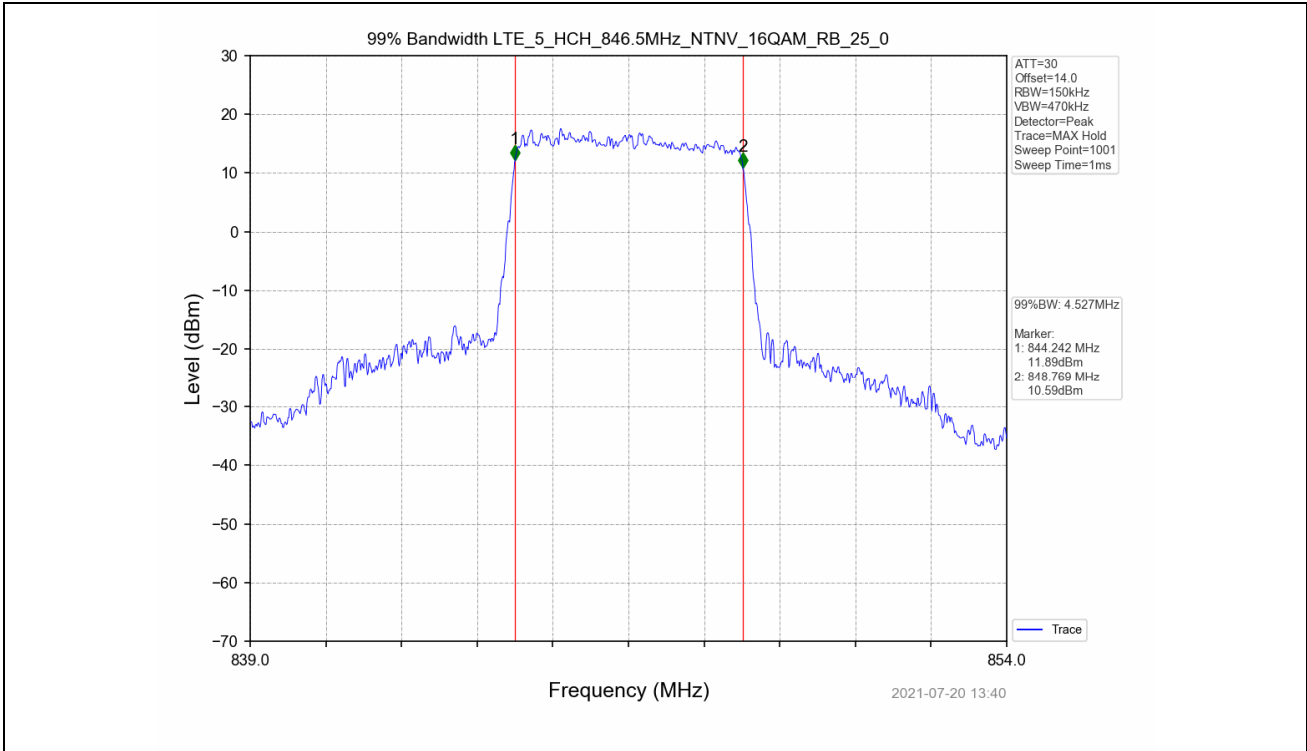

Test Band: 5 5MHz Bandwidth							
Test Mode	RB Allocation		99% Occupied Bandwidth (MHz)			Limit	Verdict
	Size	Offset	LCH	MCH	HCH		
QPSK	25	0	4.531	4.543	4.537	N/A	PASS
16QAM	25	0	4.540	4.549	4.527	N/A	PASS

4.2 Test Graph

Test Band: 5 5MHz Bandwidth							
Test Mode	RB Allocation		26dB Bandwidth (MHz)			Limit	Verdict
	Size	Offset	LCH	MCH	HCH		
QPSK	25	0	5.011	5.021	5.022	N/A	PASS
16QAM	25	0	5.007	5.057	5.004	N/A	PASS

4.2 Test Graph

Test Band: 5_10MHz Bandwidth							
Test Mode	RB Allocation		99% Occupied Bandwidth (MHz)			Limit	Verdict
	Size	Offset	LCH	MCH	HCH		
QPSK	50	0	8.994	9.082	9.020	N/A	PASS
16QAM	50	0	9.021	9.054	9.054	N/A	PASS