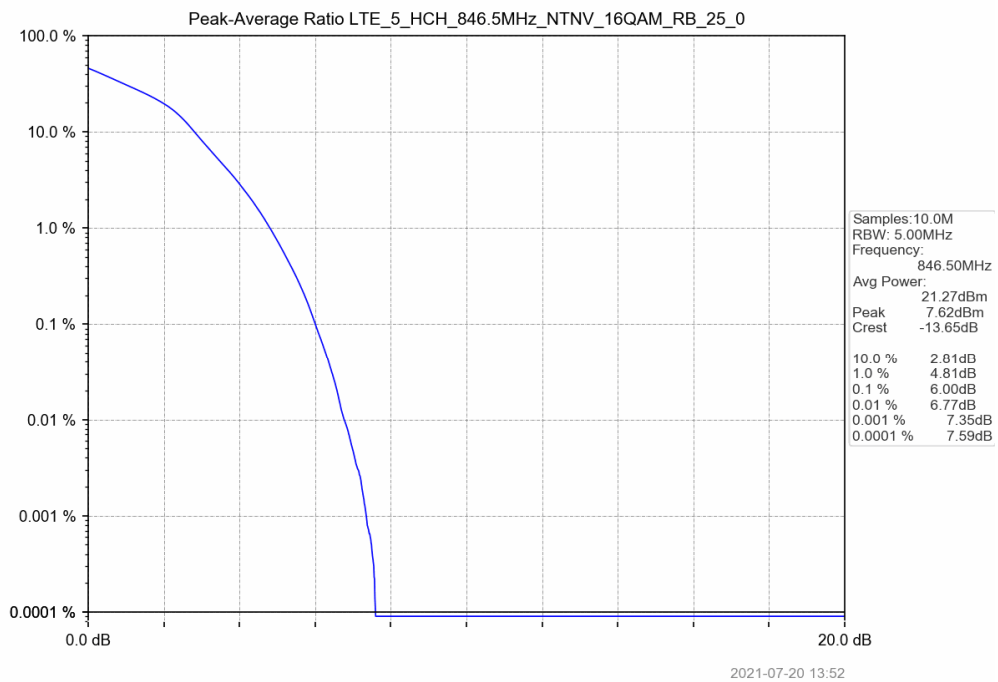

5.2 Test Graph

Test Band: 5_5MHz Bandwidth							
Test Mode	RB Allocation		Test result (dB)			Limit (dB)	Verdict
	Size	Offset	LCH	MCH	HCH		
QPSK	25	0	5.44	5.39	5.37	13	PASS
16QAM	25	0	6.09	6.08	6.00	13	PASS

5.2 Test Graph

Test Band: 5_ 10MHz Bandwidth							
Test Mode	RB Allocation		Test result (dB)			Limit (dB)	Verdict
	Size	Offset	LCH	MCH	HCH		
QPSK	50	0	6.04	6.07	6.17	13	PASS
16QAM	50	0	6.63	6.73	6.73	13	PASS

5.2 Test Graph