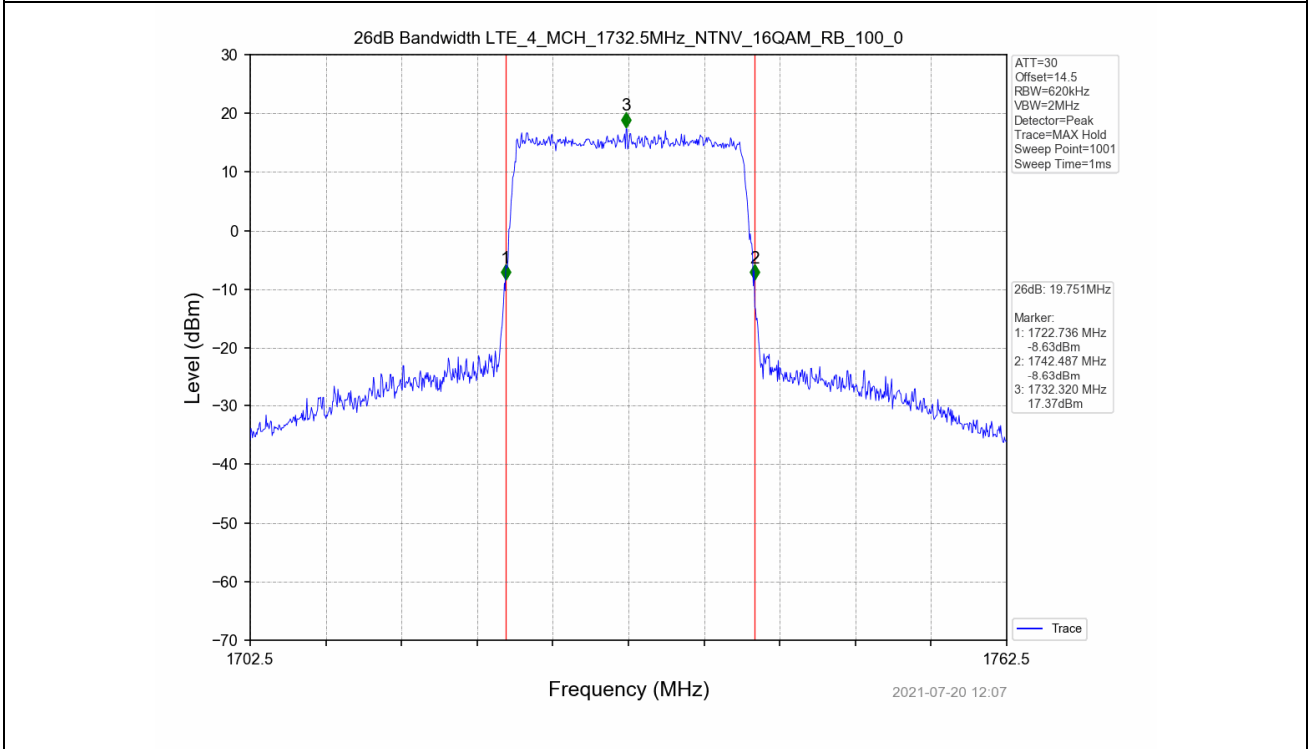

4.2 Test Graph

Test Band: 4 20MHz Bandwidth							
Test Mode	RB Allocation		26dB Bandwidth (MHz)			Limit	Verdict
	Size	Offset	LCH	MCH	HCH		
QPSK	100	0	19.833	19.885	19.573	N/A	PASS
16QAM	100	0	19.773	19.751	19.681	N/A	PASS

4.2 Test Graph

5. Peak-Average Ratio

5.1 Test Result

Test Band: 4 _ 1.4MHz Bandwidth							
Test Mode	RB Allocation		Test result (dB)			Limit (dB)	Verdict
	Size	Offset	LCH	MCH	HCH		
QPSK	6	0	5.30	5.30	5.12	13	PASS
16QAM	6	0	6.19	6.08	5.94	13	PASS