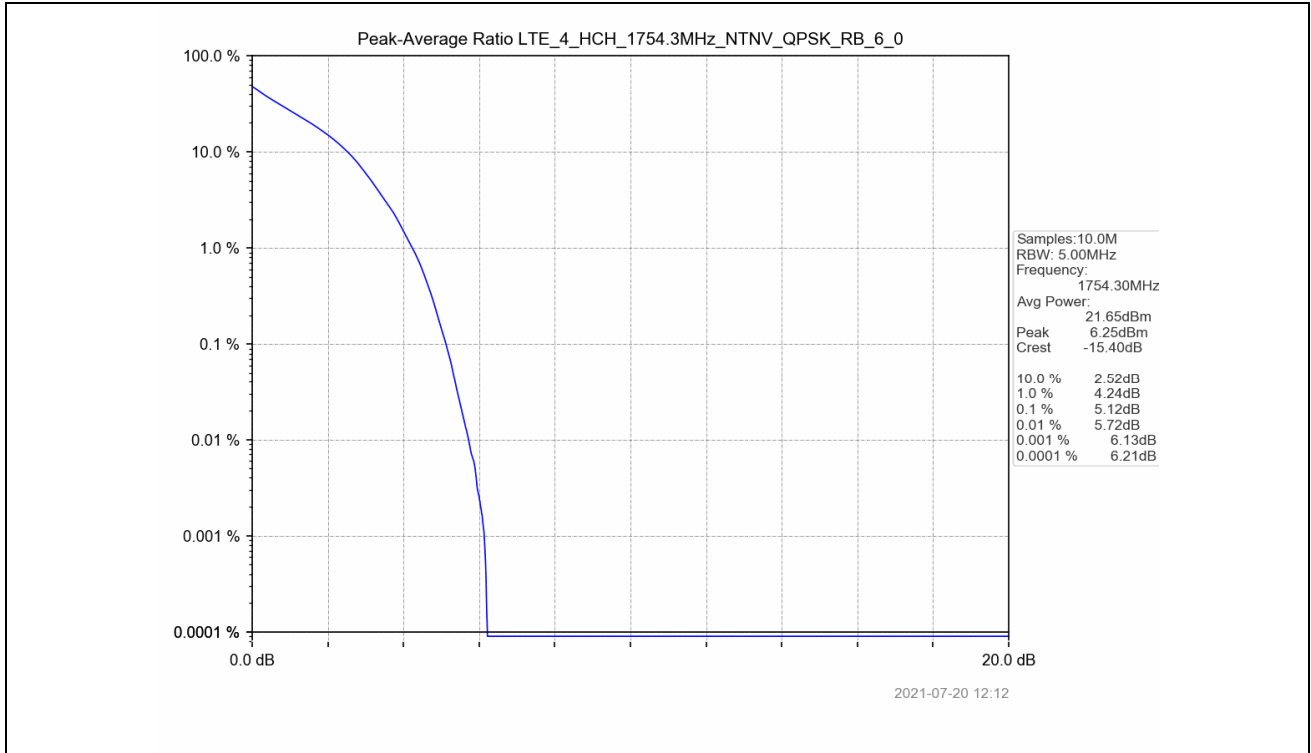

Test Band: 4 3MHz Bandwidth							
Test Mode	RB Allocation		Test result (dB)			Limit (dB)	Verdict
	Size	Offset	LCH	MCH	HCH		
QPSK	15	0	5.38	5.36	5.27	13	PASS
16QAM	15	0	6.26	6.17	6.10	13	PASS