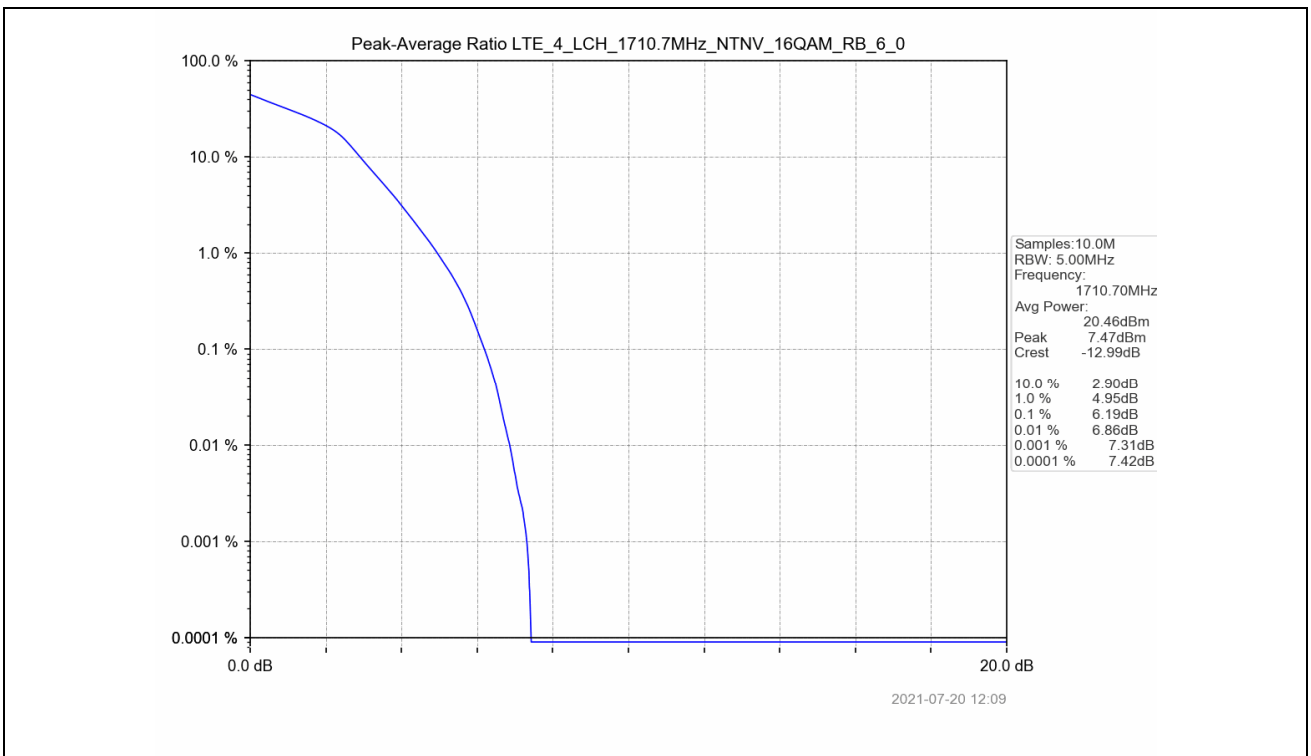

5. Peak-Average Ratio

5.1 Test Result

Test Band: 4 _ 1.4MHz Bandwidth							
Test Mode	RB Allocation		Test result (dB)			Limit (dB)	Verdict
	Size	Offset	LCH	MCH	HCH		
QPSK	6	0	5.30	5.30	5.12	13	PASS
16QAM	6	0	6.19	6.08	5.94	13	PASS

5.2 Test Graph