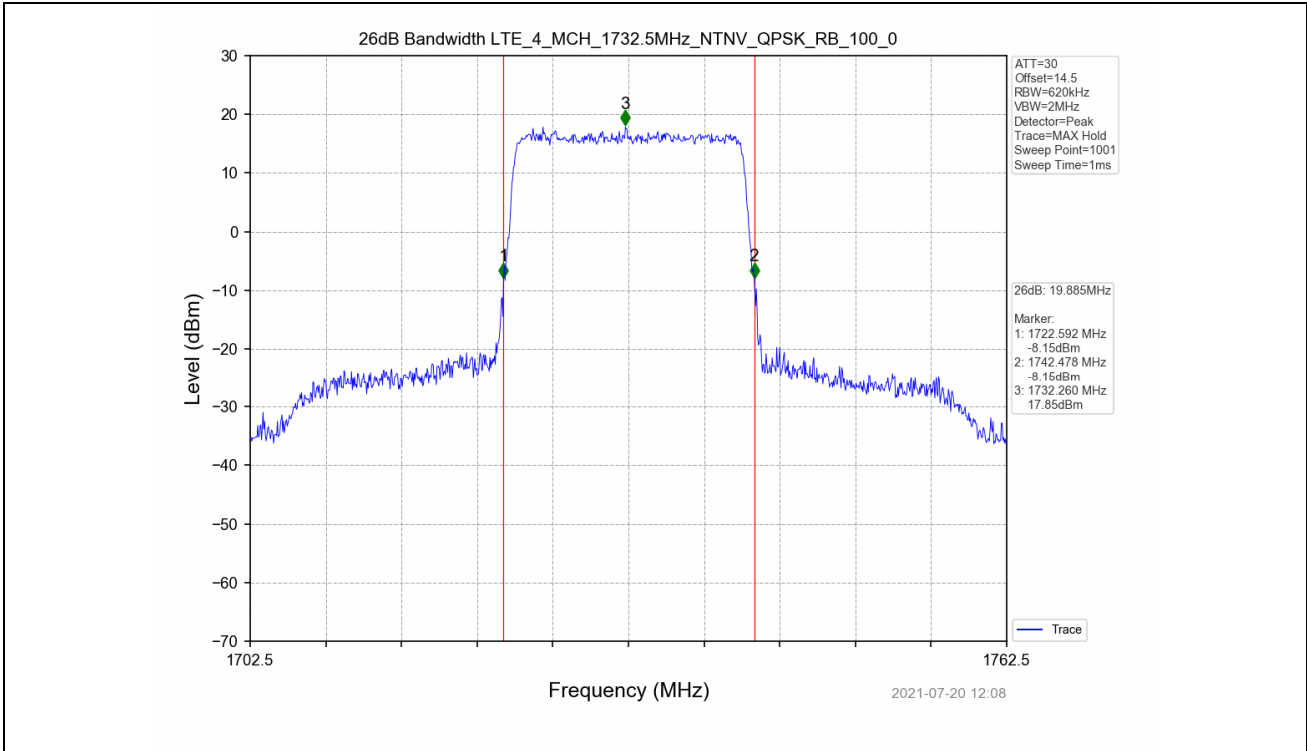

4.2 Test Graph

Test Band: 4 20MHz Bandwidth							
Test Mode	RB Allocation		26dB Bandwidth (MHz)			Limit	Verdict
	Size	Offset	LCH	MCH	HCH		
QPSK	100	0	19.833	19.885	19.573	N/A	PASS
16QAM	100	0	19.773	19.751	19.681	N/A	PASS

4.2 Test Graph

5. Peak-Average Ratio

5.1 Test Result

Test Band: 4 _ 1.4MHz Bandwidth							
Test Mode	RB Allocation		Test result (dB)			Limit (dB)	Verdict
	Size	Offset	LCH	MCH	HCH		
QPSK	6	0	5.30	5.30	5.12	13	PASS
16QAM	6	0	6.19	6.08	5.94	13	PASS