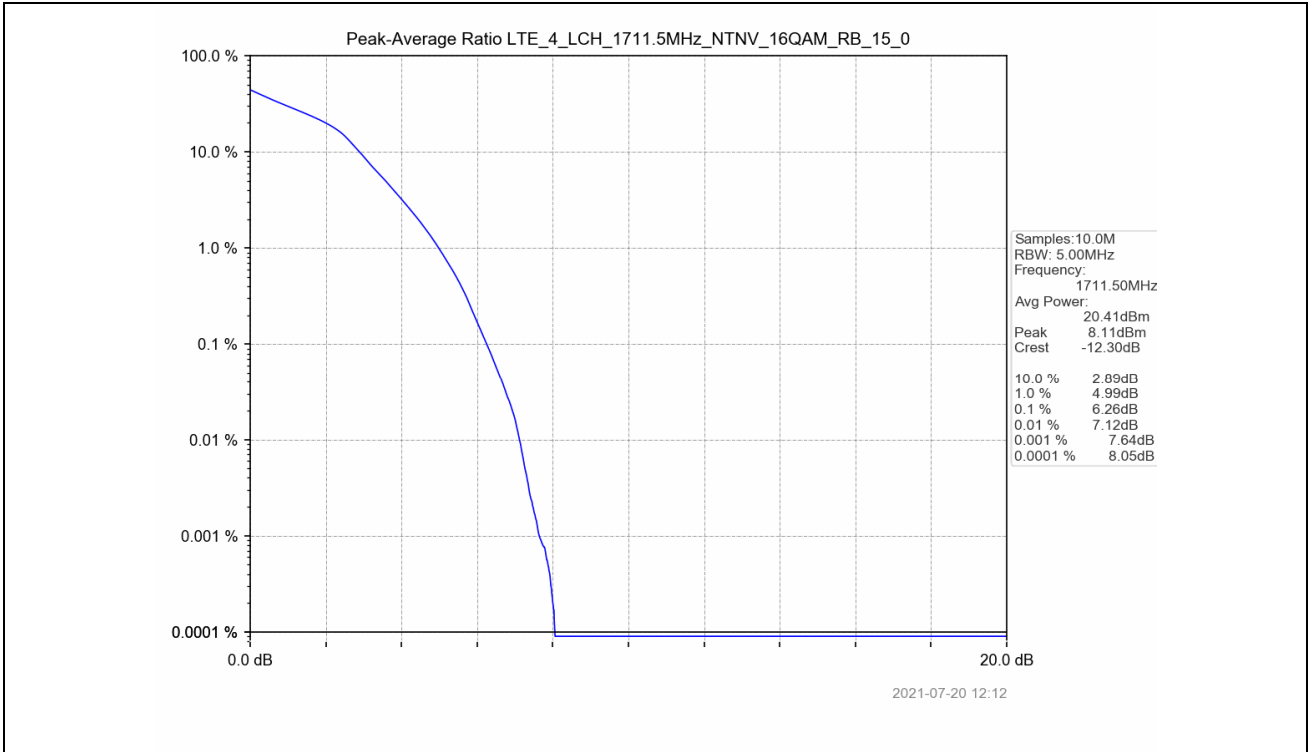

5.2 Test Graph

Test Band: 4 3MHz Bandwidth							
Test Mode	RB Allocation		Test result (dB)			Limit (dB)	Verdict
	Size	Offset	LCH	MCH	HCH		
QPSK	15	0	5.38	5.36	5.27	13	PASS
16QAM	15	0	6.26	6.17	6.10	13	PASS

5.2 Test Graph

2021-07-20 12:15

2021-07-20 12:15

Test Band: 4 5MHz Bandwidth							
Test Mode	RB Allocation		Test result (dB)			Limit (dB)	Verdict
	Size	Offset	LCH	MCH	HCH		
QPSK	25	0	5.63	5.56	5.51	13	PASS
16QAM	25	0	6.33	6.27	6.16	13	PASS