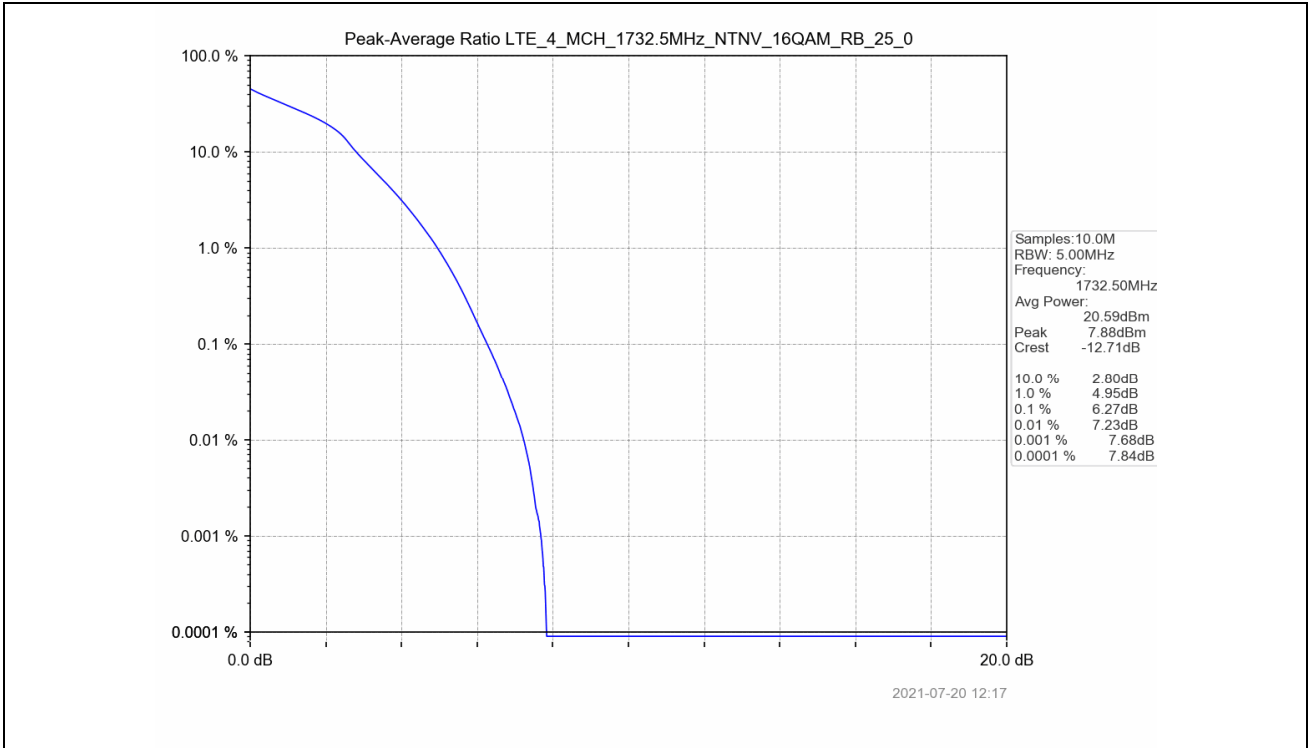

5.2 Test Graph

2021-07-20 12:15

2021-07-20 12:15

Test Band: 4 5MHz Bandwidth							
Test Mode	RB Allocation		Test result (dB)			Limit (dB)	Verdict
	Size	Offset	LCH	MCH	HCH		
QPSK	25	0	5.63	5.56	5.51	13	PASS
16QAM	25	0	6.33	6.27	6.16	13	PASS

5.2 Test Graph

Test Band: 4 10MHz Bandwidth							
Test Mode	RB Allocation		Test result (dB)			Limit (dB)	Verdict
	Size	Offset	LCH	MCH	HCH		
QPSK	50	0	6.03	6.07	6.09	13	PASS
16QAM	50	0	6.71	6.76	6.78	13	PASS