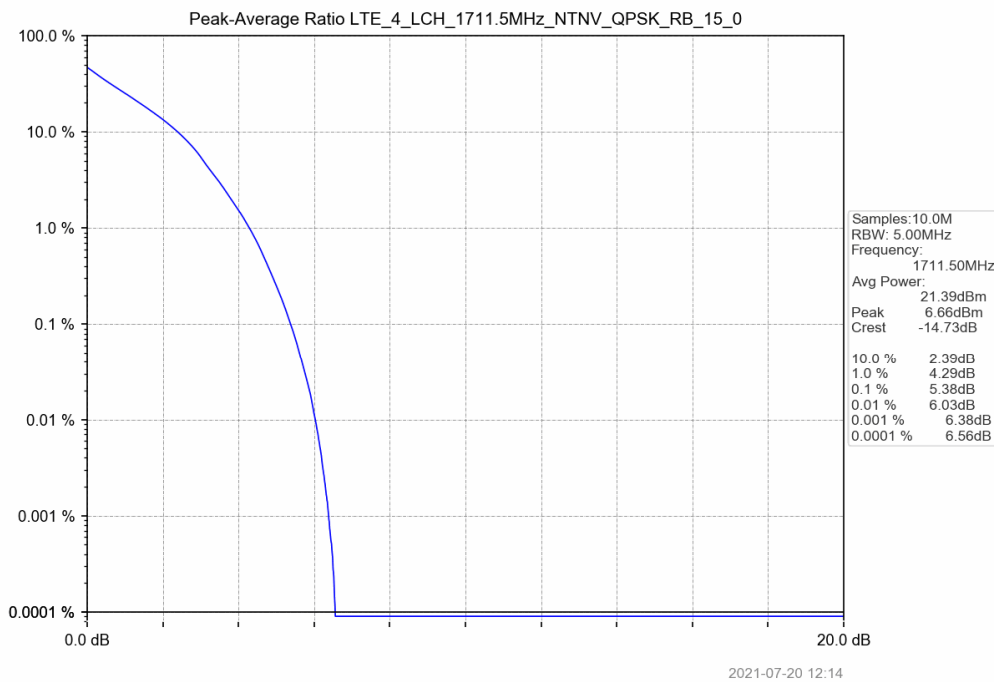

5.2 Test Graph

Test Band: 4 3MHz Bandwidth							
Test Mode	RB Allocation		Test result (dB)			Limit (dB)	Verdict
	Size	Offset	LCH	MCH	HCH		
QPSK	15	0	5.38	5.36	5.27	13	PASS
16QAM	15	0	6.26	6.17	6.10	13	PASS

5.2 Test Graph

2021-07-20 12:15

2021-07-20 12:15

Test Band: 4 5MHz Bandwidth							
Test Mode	RB Allocation		Test result (dB)			Limit (dB)	Verdict
	Size	Offset	LCH	MCH	HCH		
QPSK	25	0	5.63	5.56	5.51	13	PASS
16QAM	25	0	6.33	6.27	6.16	13	PASS