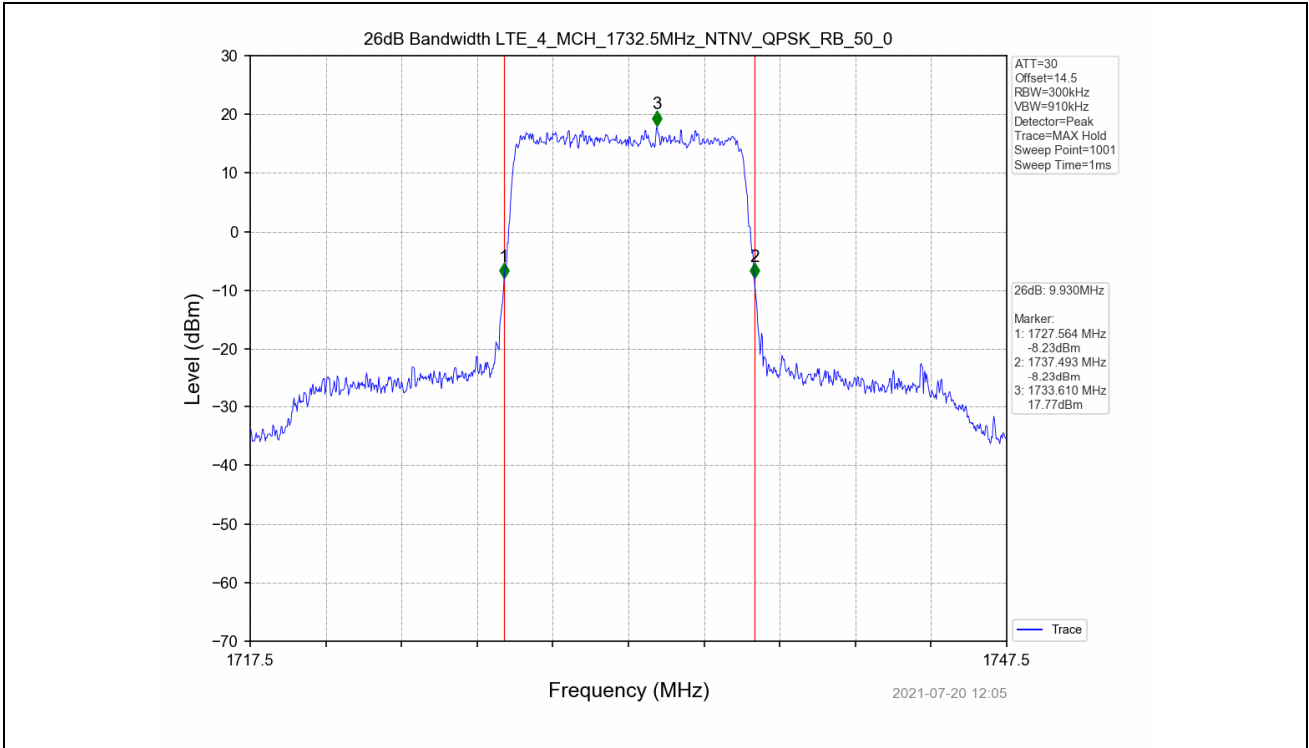

4.2 Test Graph

Test Band: 4 10MHz Bandwidth							
Test Mode	RB Allocation		26dB Bandwidth (MHz)			Limit	Verdict
	Size	Offset	LCH	MCH	HCH		
QPSK	50	0	9.880	9.930	10.087	N/A	PASS
16QAM	50	0	9.863	9.904	9.938	N/A	PASS

4.2 Test Graph

Test Band: 4 _ 15MHz Bandwidth							
Test Mode	RB Allocation		99% Occupied Bandwidth (MHz)			Limit	Verdict
	Size	Offset	LCH	MCH	HCH		
QPSK	75	0	13.586	13.579	13.598	N/A	PASS
16QAM	75	0	13.568	13.620	13.566	N/A	PASS