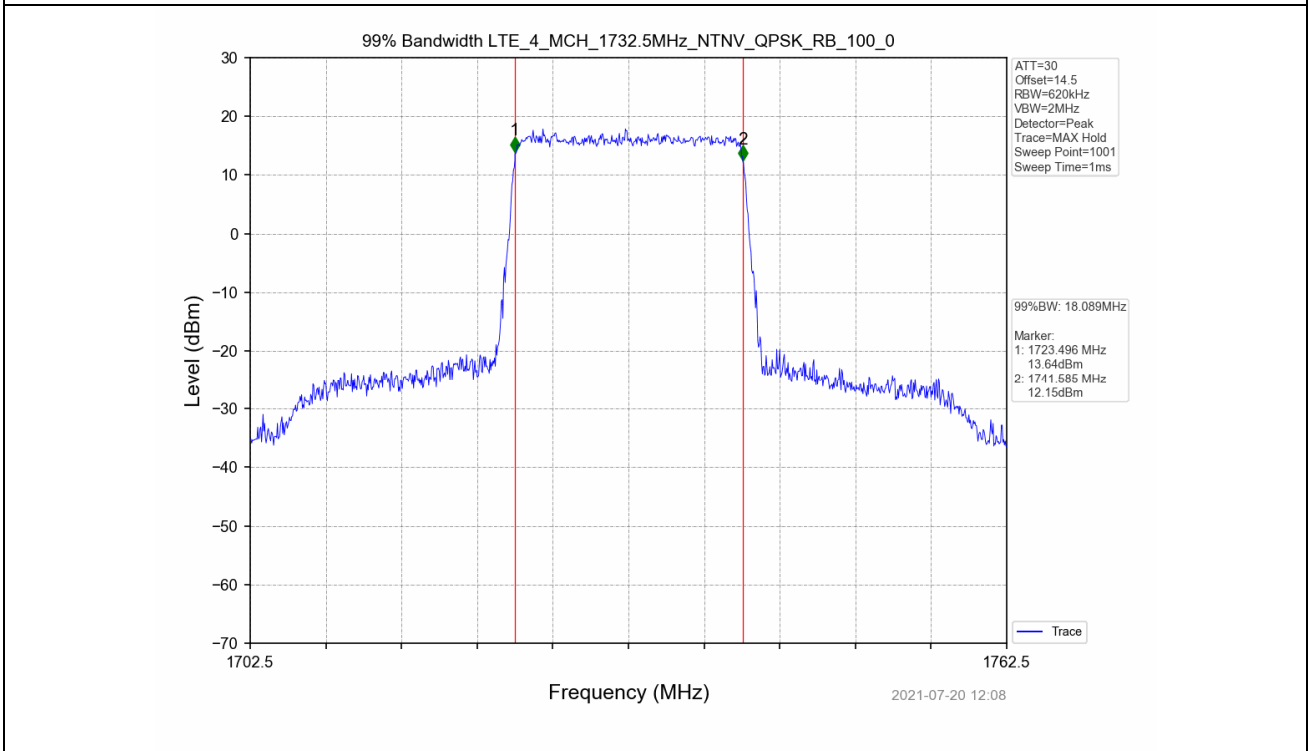

4.2 Test Graph

Test Band: 4 _ 20MHz Bandwidth							
Test Mode	RB Allocation		99% Occupied Bandwidth (MHz)			Limit	Verdict
	Size	Offset	LCH	MCH	HCH		
QPSK	100	0	18.116	18.089	18.146	N/A	PASS
16QAM	100	0	18.092	18.113	18.190	N/A	PASS

4.2 Test Graph

Test Band: 4 20MHz Bandwidth							
Test Mode	RB Allocation		26dB Bandwidth (MHz)			Limit	Verdict
	Size	Offset	LCH	MCH	HCH		
QPSK	100	0	19.833	19.885	19.573	N/A	PASS
16QAM	100	0	19.773	19.751	19.681	N/A	PASS