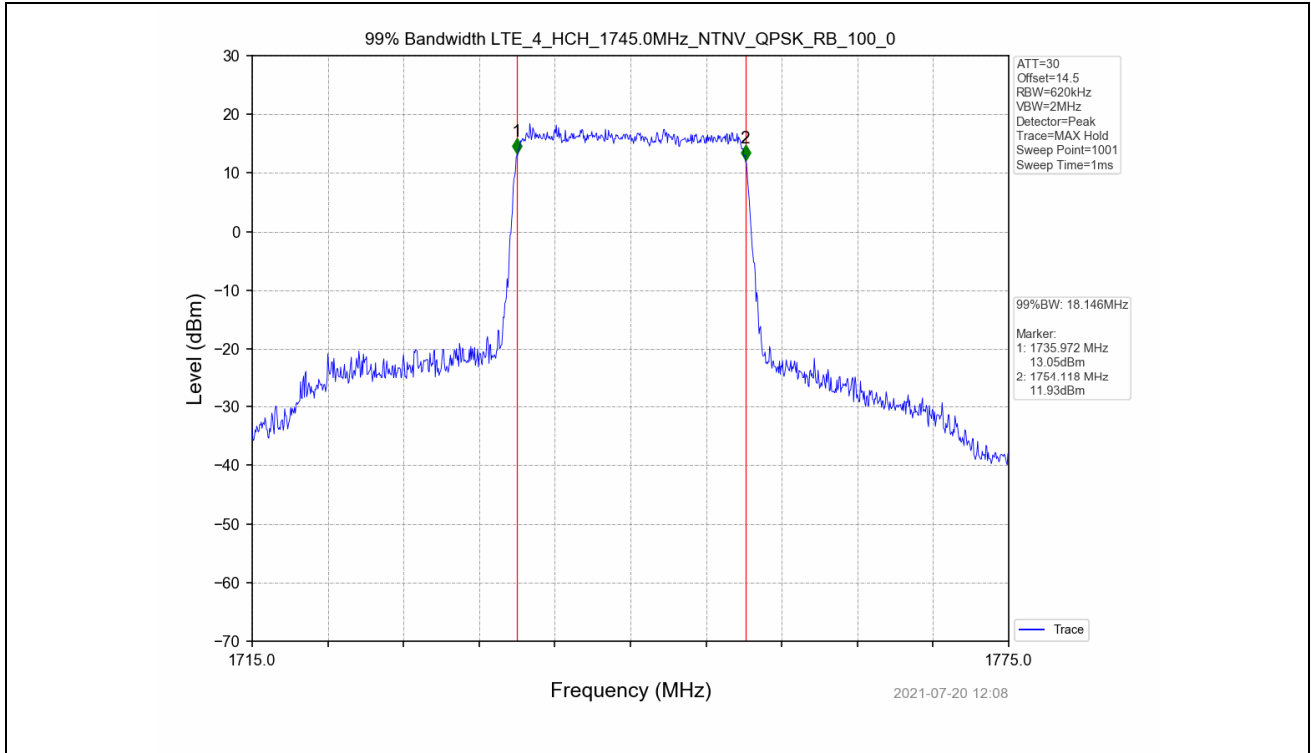

4.2 Test Graph

Test Band: 4 _ 20MHz Bandwidth							
Test Mode	RB Allocation		99% Occupied Bandwidth (MHz)			Limit	Verdict
	Size	Offset	LCH	MCH	HCH		
QPSK	100	0	18.116	18.089	18.146	N/A	PASS
16QAM	100	0	18.092	18.113	18.190	N/A	PASS

4.2 Test Graph

Test Band: 4 20MHz Bandwidth							
Test Mode	RB Allocation		26dB Bandwidth (MHz)			Limit	Verdict
	Size	Offset	LCH	MCH	HCH		
QPSK	100	0	19.833	19.885	19.573	N/A	PASS
16QAM	100	0	19.773	19.751	19.681	N/A	PASS