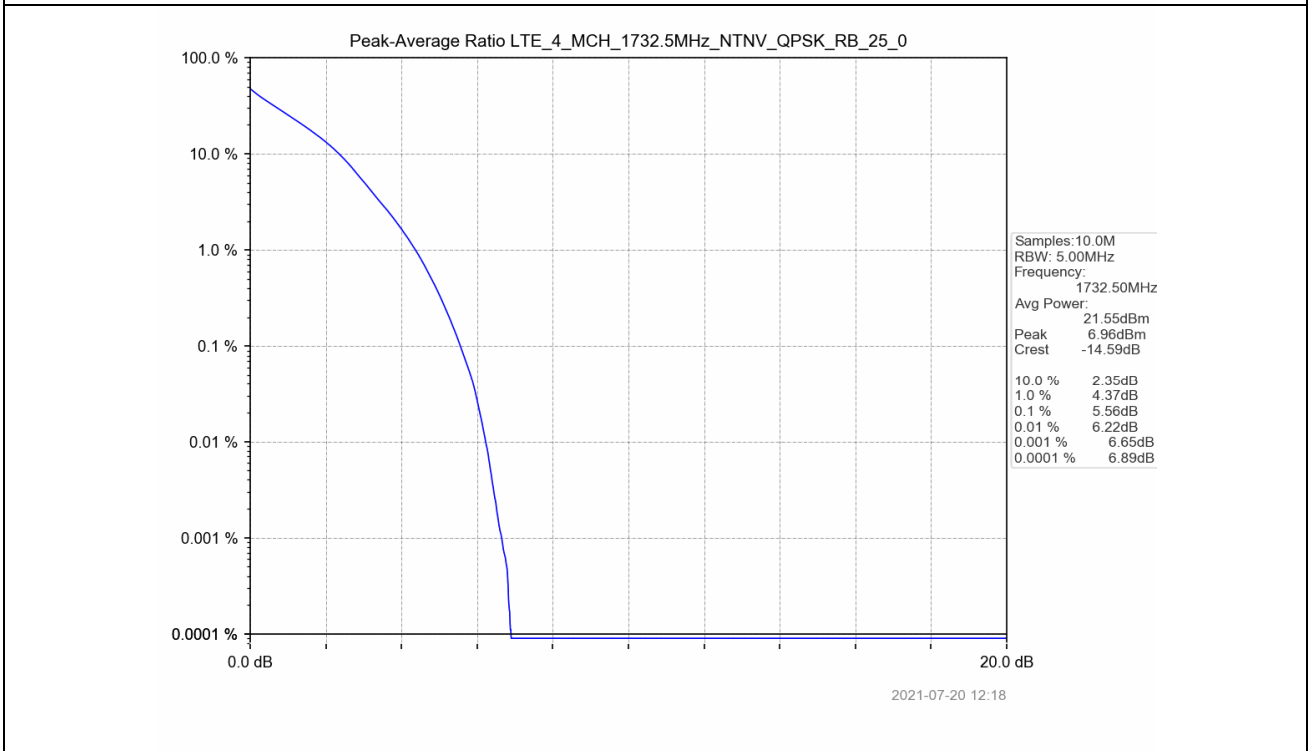

5.2 Test Graph

2021-07-20 12:15

2021-07-20 12:15

Test Band: 4 5MHz Bandwidth							
Test Mode	RB Allocation		Test result (dB)			Limit (dB)	Verdict
	Size	Offset	LCH	MCH	HCH		
QPSK	25	0	5.63	5.56	5.51	13	PASS
16QAM	25	0	6.33	6.27	6.16	13	PASS

5.2 Test Graph

Test Band: 4 10MHz Bandwidth							
Test Mode	RB Allocation		Test result (dB)			Limit (dB)	Verdict
	Size	Offset	LCH	MCH	HCH		
QPSK	50	0	6.03	6.07	6.09	13	PASS
16QAM	50	0	6.71	6.76	6.78	13	PASS