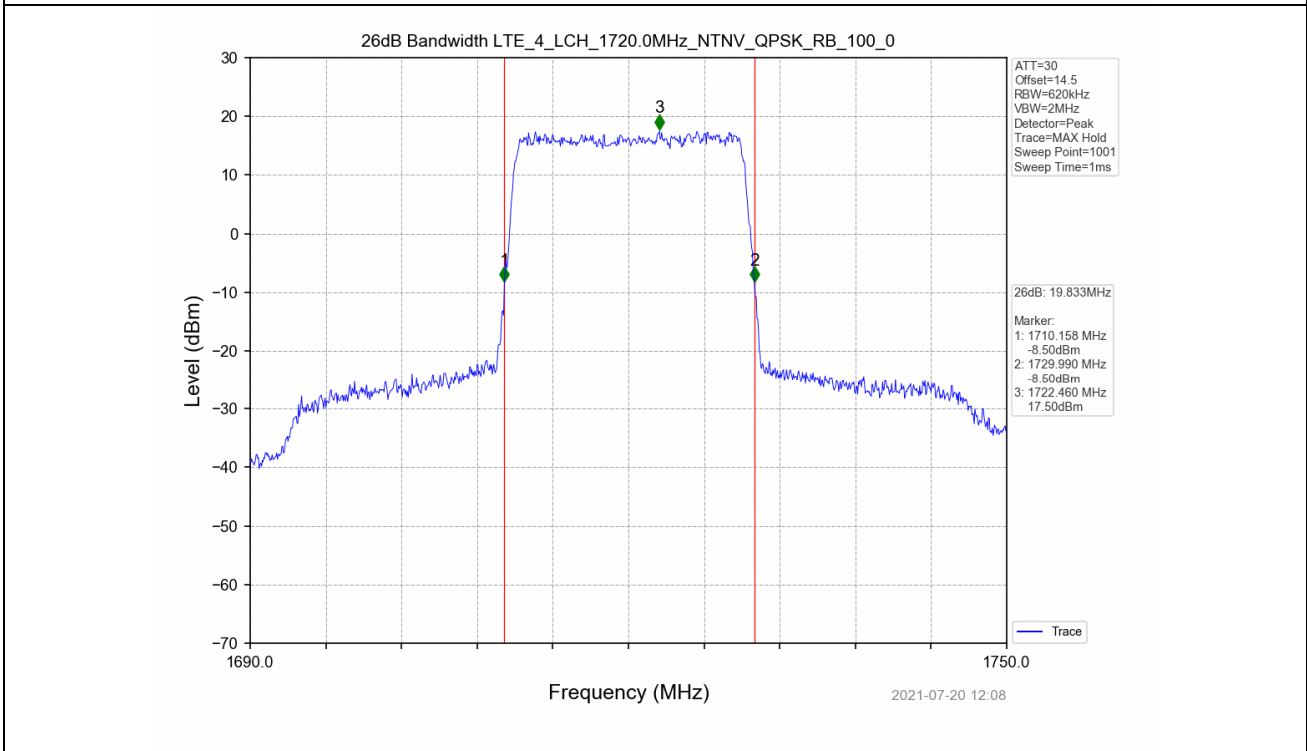

4.2 Test Graph

Test Band: 4 20MHz Bandwidth							
Test Mode	RB Allocation		26dB Bandwidth (MHz)			Limit	Verdict
	Size	Offset	LCH	MCH	HCH		
QPSK	100	0	19.833	19.885	19.573	N/A	PASS
16QAM	100	0	19.773	19.751	19.681	N/A	PASS

4.2 Test Graph

5. Peak-Average Ratio

5.1 Test Result

Test Band: 4 _ 1.4MHz Bandwidth							
Test Mode	RB Allocation		Test result (dB)			Limit (dB)	Verdict
	Size	Offset	LCH	MCH	HCH		
QPSK	6	0	5.30	5.30	5.12	13	PASS
16QAM	6	0	6.19	6.08	5.94	13	PASS