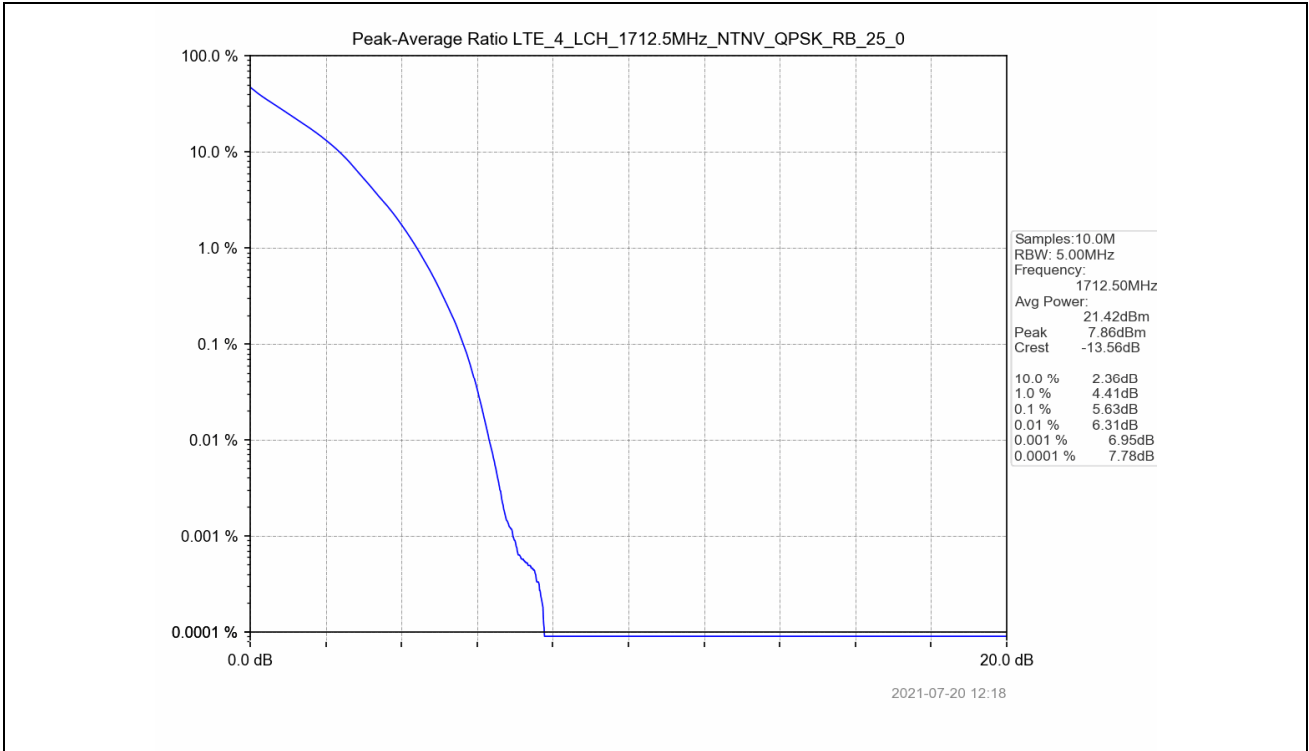

5.2 Test Graph

2021-07-20 12:15

2021-07-20 12:15

Test Band: 4 5MHz Bandwidth							
Test Mode	RB Allocation		Test result (dB)			Limit (dB)	Verdict
	Size	Offset	LCH	MCH	HCH		
QPSK	25	0	5.63	5.56	5.51	13	PASS
16QAM	25	0	6.33	6.27	6.16	13	PASS

5.2 Test Graph

Test Band: 4 10MHz Bandwidth							
Test Mode	RB Allocation		Test result (dB)			Limit (dB)	Verdict
	Size	Offset	LCH	MCH	HCH		
QPSK	50	0	6.03	6.07	6.09	13	PASS
16QAM	50	0	6.71	6.76	6.78	13	PASS