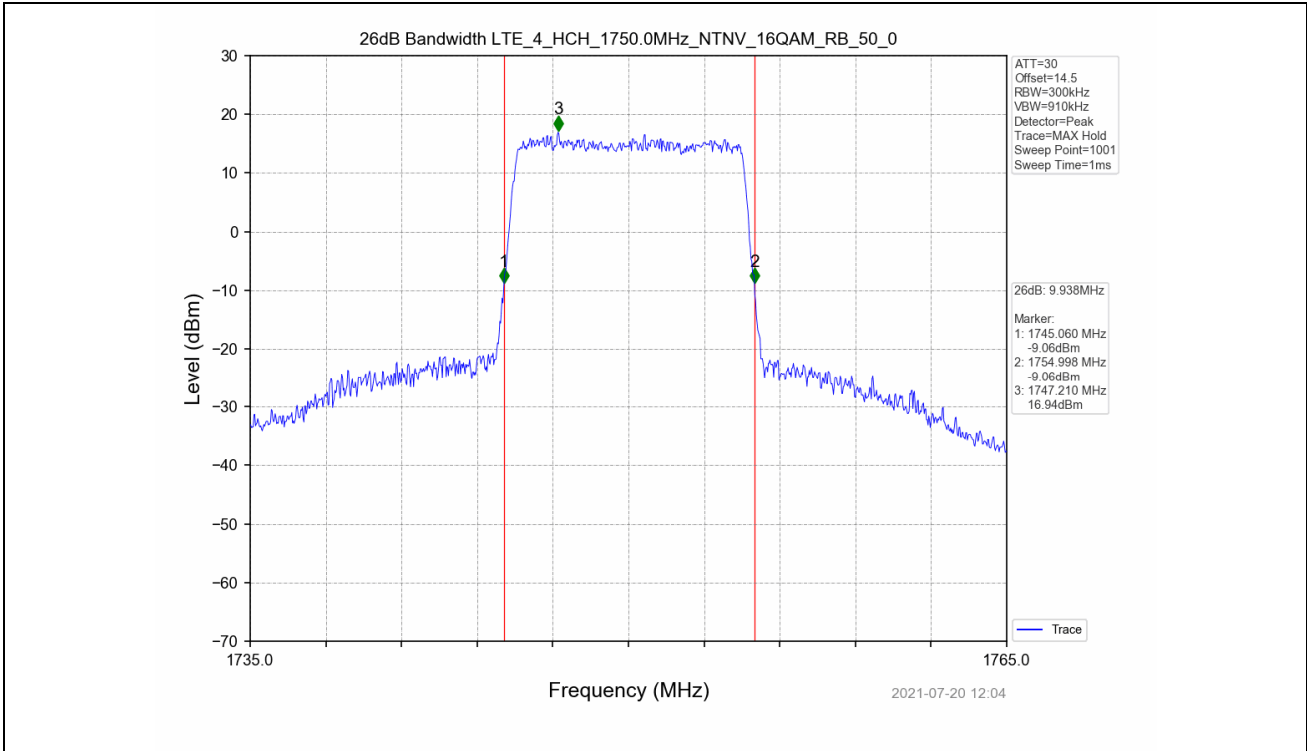

4.2 Test Graph

Test Band: 4 10MHz Bandwidth							
Test Mode	RB Allocation		26dB Bandwidth (MHz)			Limit	Verdict
	Size	Offset	LCH	MCH	HCH		
QPSK	50	0	9.880	9.930	10.087	N/A	PASS
16QAM	50	0	9.863	9.904	9.938	N/A	PASS

4.2 Test Graph

Test Band: 4 _ 15MHz Bandwidth							
Test Mode	RB Allocation		99% Occupied Bandwidth (MHz)			Limit	Verdict
	Size	Offset	LCH	MCH	HCH		
QPSK	75	0	13.586	13.579	13.598	N/A	PASS
16QAM	75	0	13.568	13.620	13.566	N/A	PASS