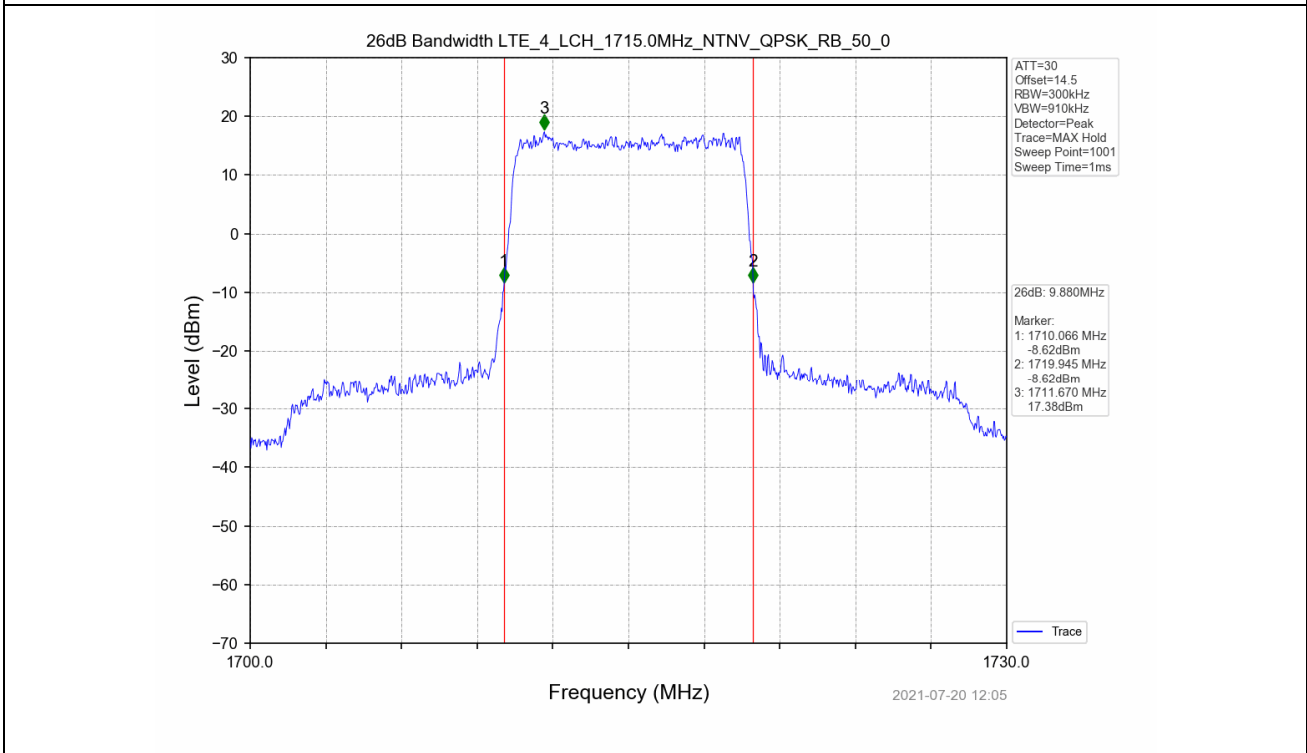

4.2 Test Graph

Test Band: 4 10MHz Bandwidth							
Test Mode	RB Allocation		26dB Bandwidth (MHz)			Limit	Verdict
	Size	Offset	LCH	MCH	HCH		
QPSK	50	0	9.880	9.930	10.087	N/A	PASS
16QAM	50	0	9.863	9.904	9.938	N/A	PASS

4.2 Test Graph

Test Band: 4 _ 15MHz Bandwidth							
Test Mode	RB Allocation		99% Occupied Bandwidth (MHz)			Limit	Verdict
	Size	Offset	LCH	MCH	HCH		
QPSK	75	0	13.586	13.579	13.598	N/A	PASS
16QAM	75	0	13.568	13.620	13.566	N/A	PASS