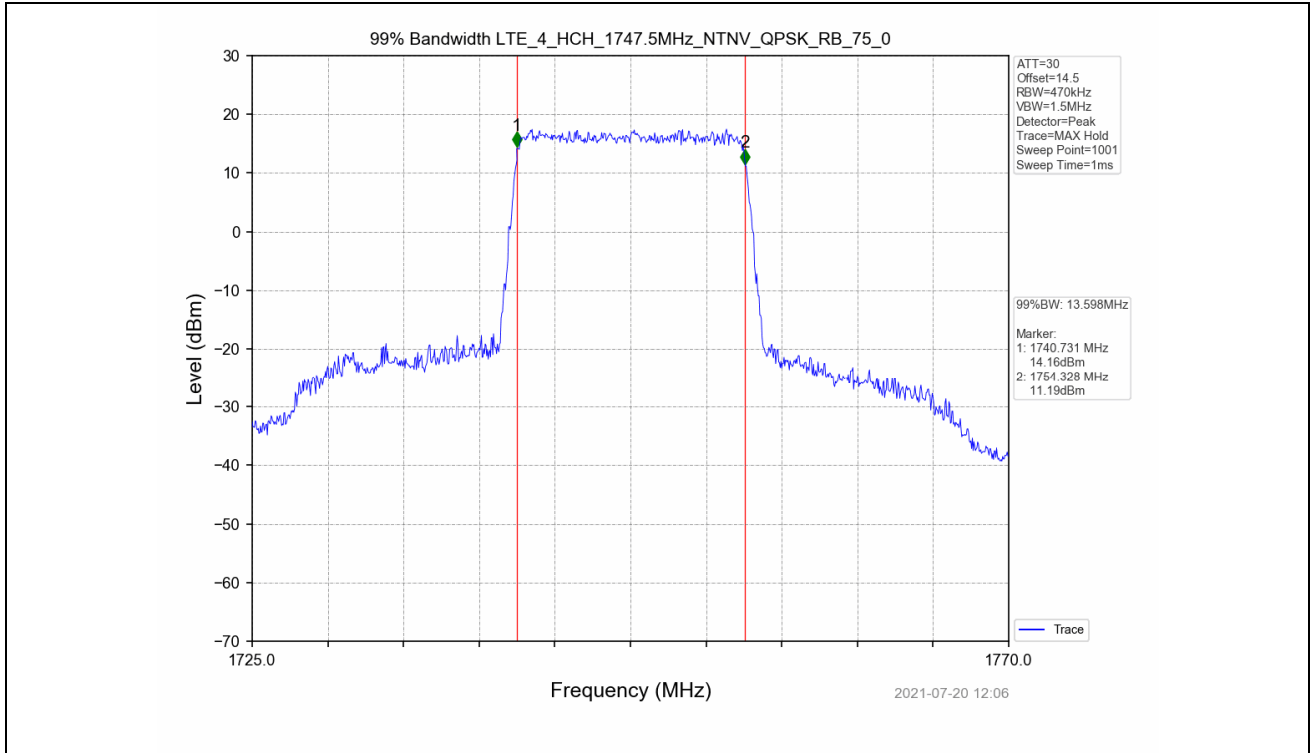

Test Band: 4 15MHz Bandwidth							
Test Mode	RB Allocation		26dB Bandwidth (MHz)			Limit	Verdict
	Size	Offset	LCH	MCH	HCH		
QPSK	75	0	14.865	14.942	14.944	N/A	PASS
16QAM	75	0	14.851	14.972	14.935	N/A	PASS