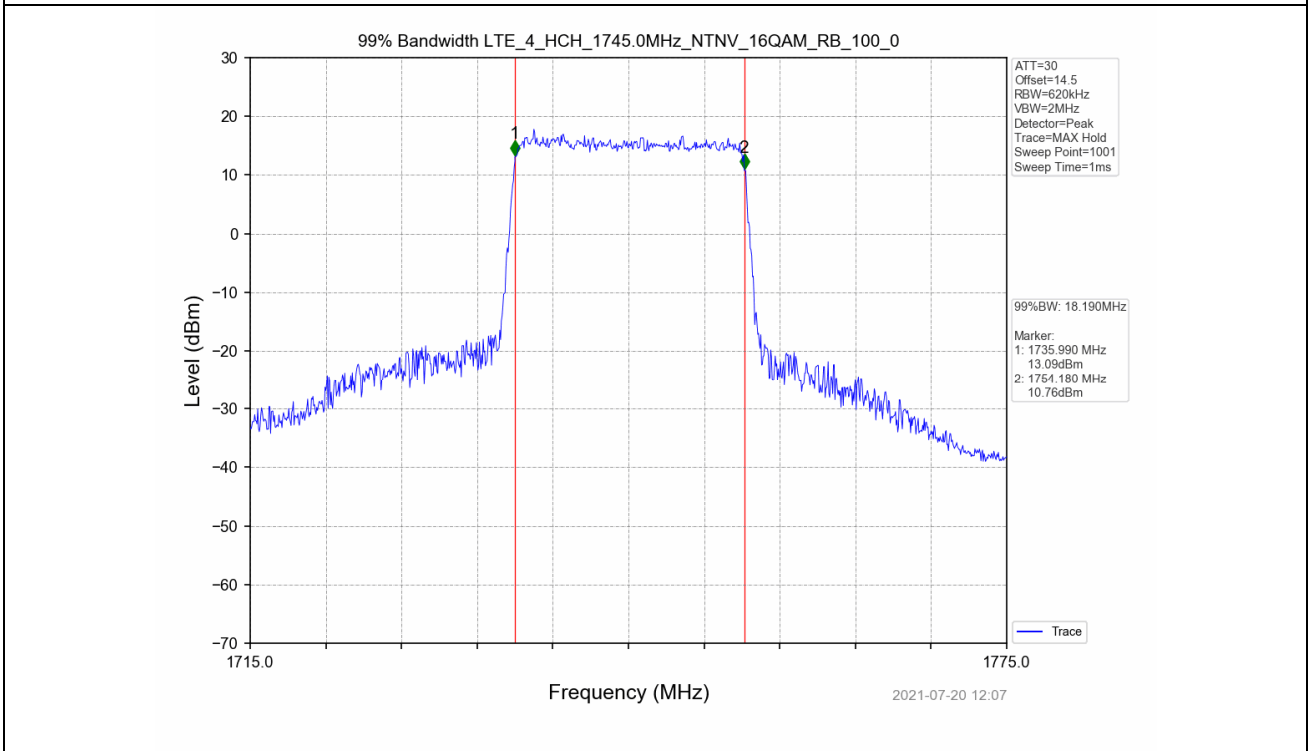

4.2 Test Graph

Test Band: 4 _ 20MHz Bandwidth							
Test Mode	RB Allocation		99% Occupied Bandwidth (MHz)			Limit	Verdict
	Size	Offset	LCH	MCH	HCH		
QPSK	100	0	18.116	18.089	18.146	N/A	PASS
16QAM	100	0	18.092	18.113	18.190	N/A	PASS

4.2 Test Graph

Test Band: 4 20MHz Bandwidth							
Test Mode	RB Allocation		26dB Bandwidth (MHz)			Limit	Verdict
	Size	Offset	LCH	MCH	HCH		
QPSK	100	0	19.833	19.885	19.573	N/A	PASS
16QAM	100	0	19.773	19.751	19.681	N/A	PASS