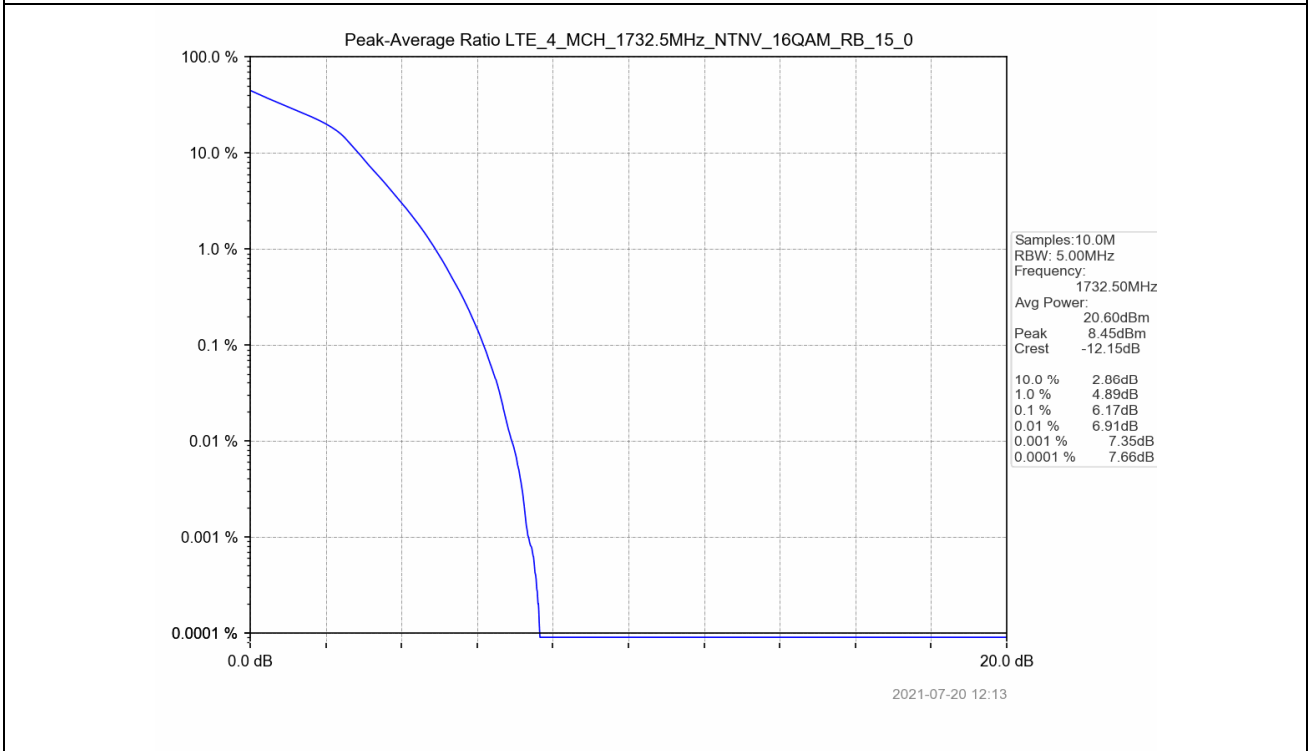

5.2 Test Graph

Test Band: 4 3MHz Bandwidth							
Test Mode	RB Allocation		Test result (dB)			Limit (dB)	Verdict
	Size	Offset	LCH	MCH	HCH		
QPSK	15	0	5.38	5.36	5.27	13	PASS
16QAM	15	0	6.26	6.17	6.10	13	PASS

5.2 Test Graph

2021-07-20 12:15

2021-07-20 12:15

Test Band: 4 5MHz Bandwidth							
Test Mode	RB Allocation		Test result (dB)			Limit (dB)	Verdict
	Size	Offset	LCH	MCH	HCH		
QPSK	25	0	5.63	5.56	5.51	13	PASS
16QAM	25	0	6.33	6.27	6.16	13	PASS