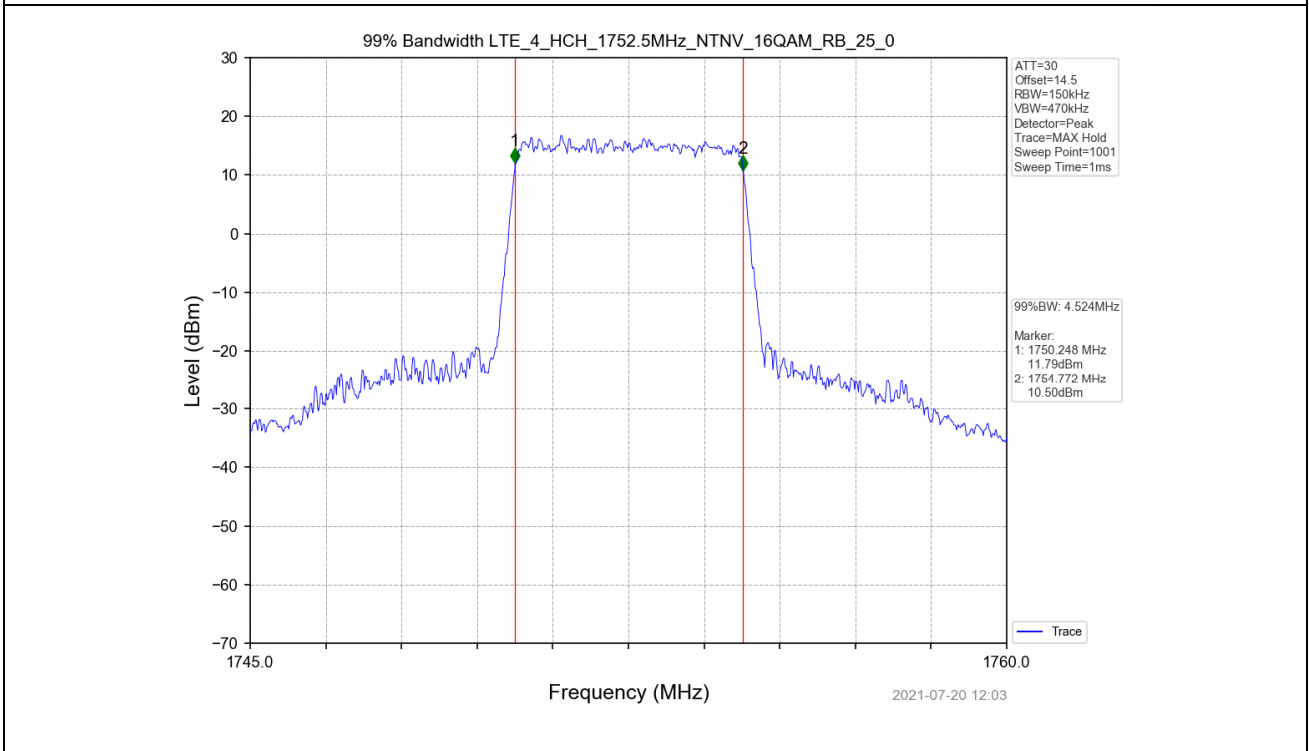

Test Band: 4_5MHz Bandwidth							
Test Mode	RB Allocation		99% Occupied Bandwidth (MHz)			Limit	Verdict
	Size	Offset	LCH	MCH	HCH		
QPSK	25	0	4.534	4.542	4.549	N/A	PASS
16QAM	25	0	4.544	4.550	4.524	N/A	PASS

4.2 Test Graph

Test Band: 4 5MHz Bandwidth							
Test Mode	RB Allocation		26dB Bandwidth (MHz)			Limit	Verdict
	Size	Offset	LCH	MCH	HCH		
QPSK	25	0	5.026	5.005	5.057	N/A	PASS
16QAM	25	0	5.029	5.033	5.012	N/A	PASS

4.2 Test Graph

Test Band: 4 _ 10MHz Bandwidth							
Test Mode	RB Allocation		99% Occupied Bandwidth (MHz)			Limit	Verdict
	Size	Offset	LCH	MCH	HCH		
QPSK	50	0	9.066	9.081	9.059	N/A	PASS
16QAM	50	0	9.048	9.063	9.051	N/A	PASS