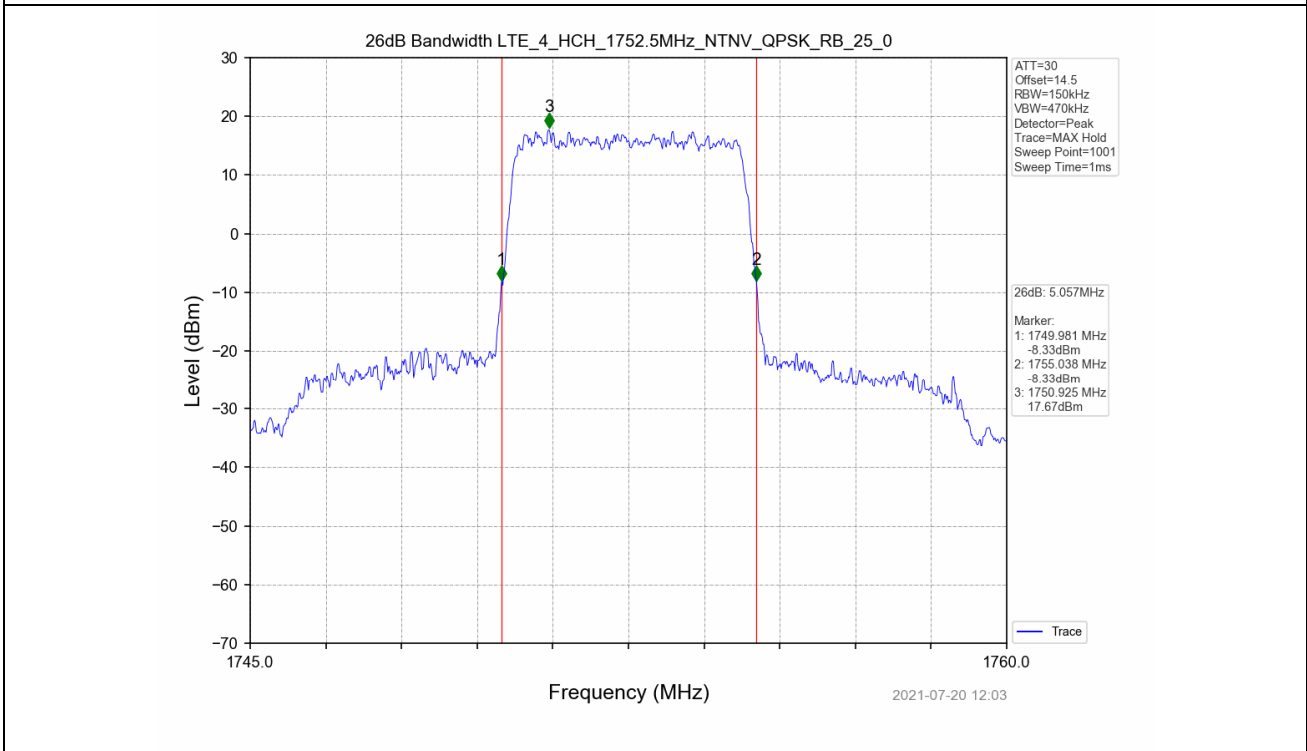

4.2 Test Graph

Test Band: 4 5MHz Bandwidth							
Test Mode	RB Allocation		26dB Bandwidth (MHz)			Limit	Verdict
	Size	Offset	LCH	MCH	HCH		
QPSK	25	0	5.026	5.005	5.057	N/A	PASS
16QAM	25	0	5.029	5.033	5.012	N/A	PASS

4.2 Test Graph

Test Band: 4 _ 10MHz Bandwidth							
Test Mode	RB Allocation		99% Occupied Bandwidth (MHz)			Limit	Verdict
	Size	Offset	LCH	MCH	HCH		
QPSK	50	0	9.066	9.081	9.059	N/A	PASS
16QAM	50	0	9.048	9.063	9.051	N/A	PASS