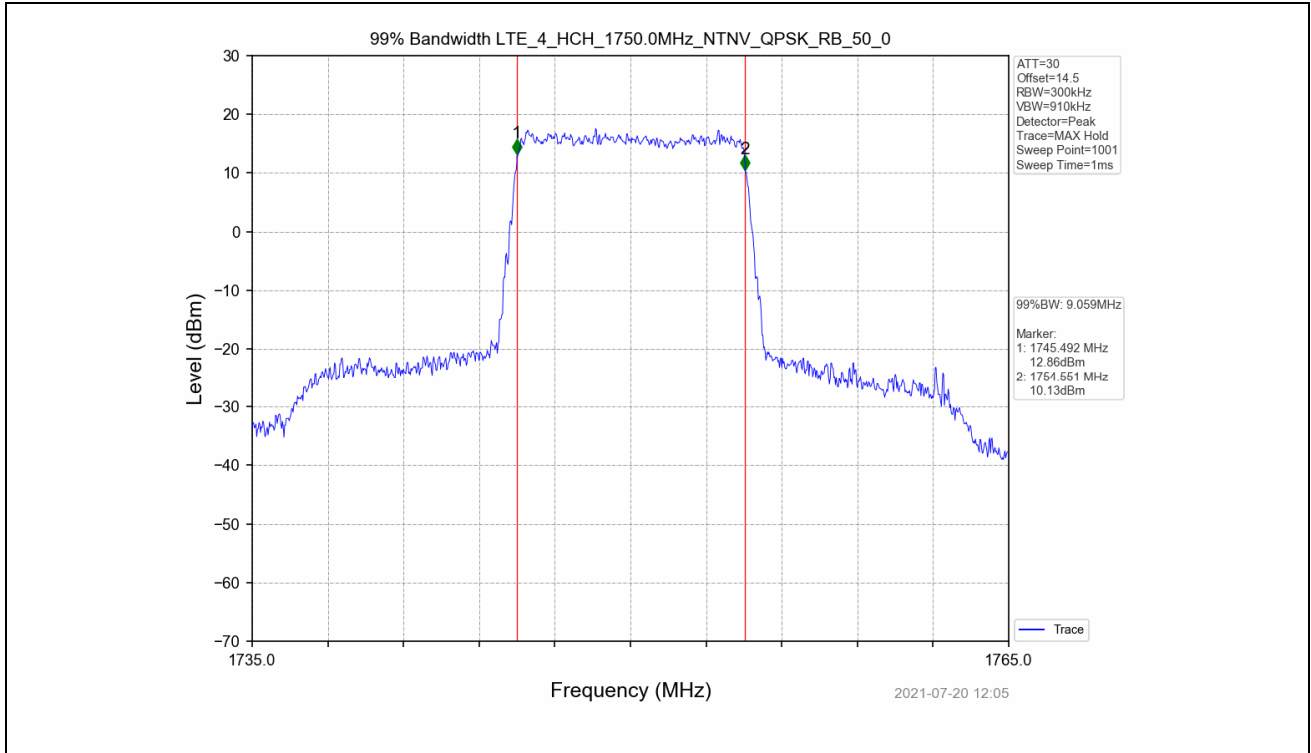

4.2 Test Graph

Test Band: 4 _ 10MHz Bandwidth							
Test Mode	RB Allocation		99% Occupied Bandwidth (MHz)			Limit	Verdict
	Size	Offset	LCH	MCH	HCH		
QPSK	50	0	9.066	9.081	9.059	N/A	PASS
16QAM	50	0	9.048	9.063	9.051	N/A	PASS

4.2 Test Graph

Test Band: 4 10MHz Bandwidth							
Test Mode	RB Allocation		26dB Bandwidth (MHz)			Limit	Verdict
	Size	Offset	LCH	MCH	HCH		
QPSK	50	0	9.880	9.930	10.087	N/A	PASS
16QAM	50	0	9.863	9.904	9.938	N/A	PASS