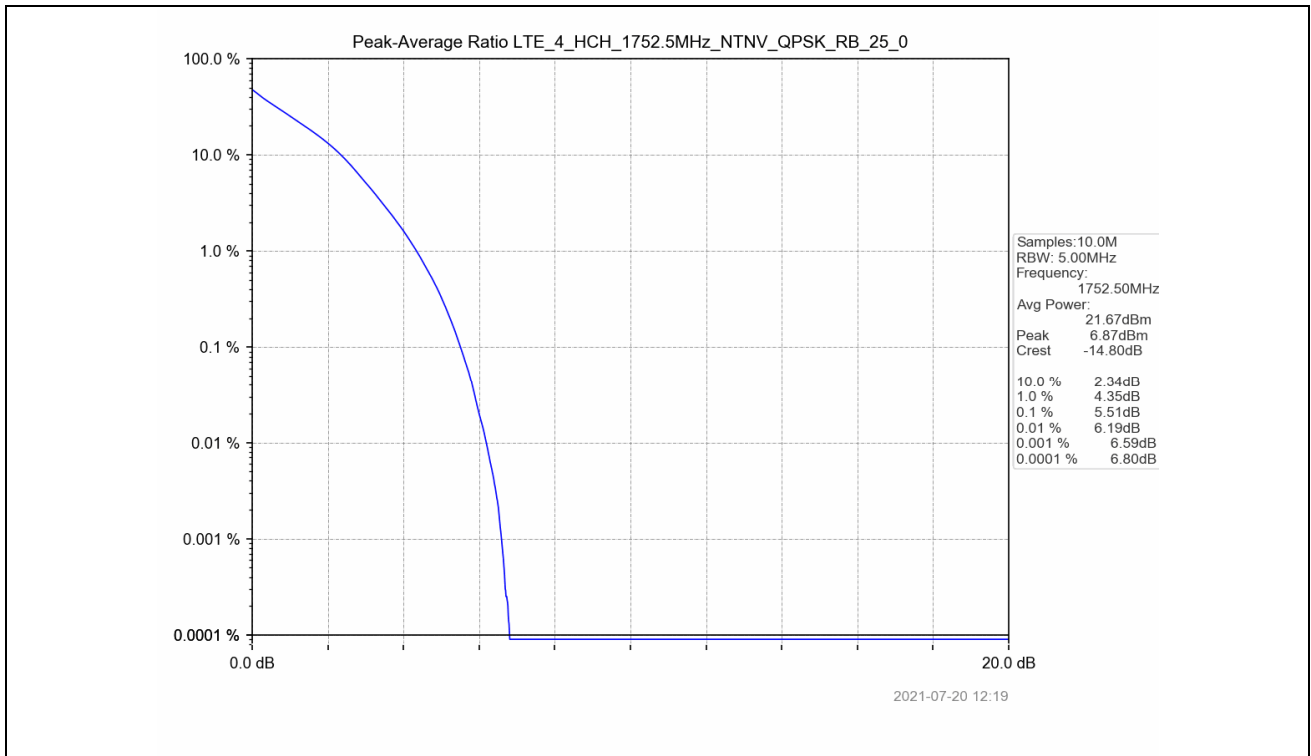

5.2 Test Graph

2021-07-20 12:15

2021-07-20 12:15

Test Band: 4 5MHz Bandwidth							
Test Mode	RB Allocation		Test result (dB)			Limit (dB)	Verdict
	Size	Offset	LCH	MCH	HCH		
QPSK	25	0	5.63	5.56	5.51	13	PASS
16QAM	25	0	6.33	6.27	6.16	13	PASS

5.2 Test Graph

Test Band: 4 10MHz Bandwidth							
Test Mode	RB Allocation		Test result (dB)			Limit (dB)	Verdict
	Size	Offset	LCH	MCH	HCH		
QPSK	50	0	6.03	6.07	6.09	13	PASS
16QAM	50	0	6.71	6.76	6.78	13	PASS