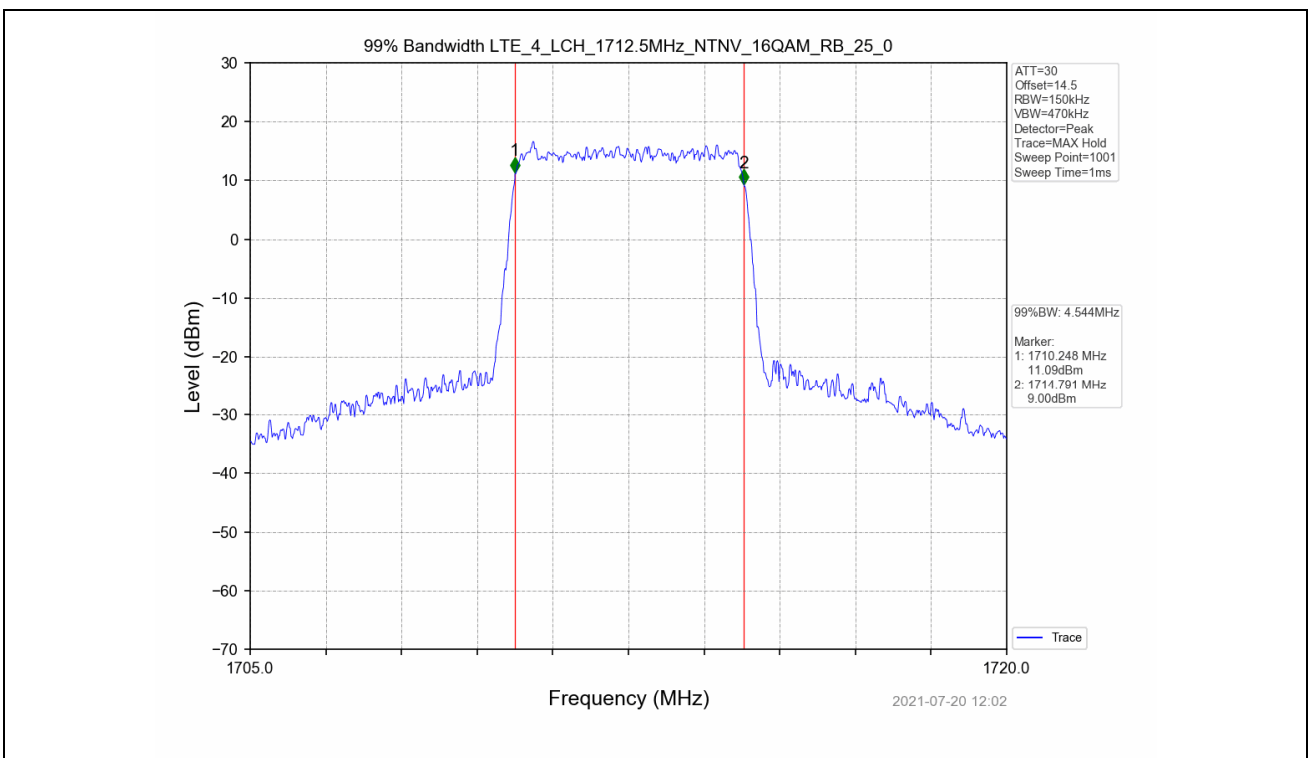

Test Band: 4_5MHz Bandwidth							
Test Mode	RB Allocation		99% Occupied Bandwidth (MHz)			Limit	Verdict
	Size	Offset	LCH	MCH	HCH		
QPSK	25	0	4.534	4.542	4.549	N/A	PASS
16QAM	25	0	4.544	4.550	4.524	N/A	PASS

4.2 Test Graph