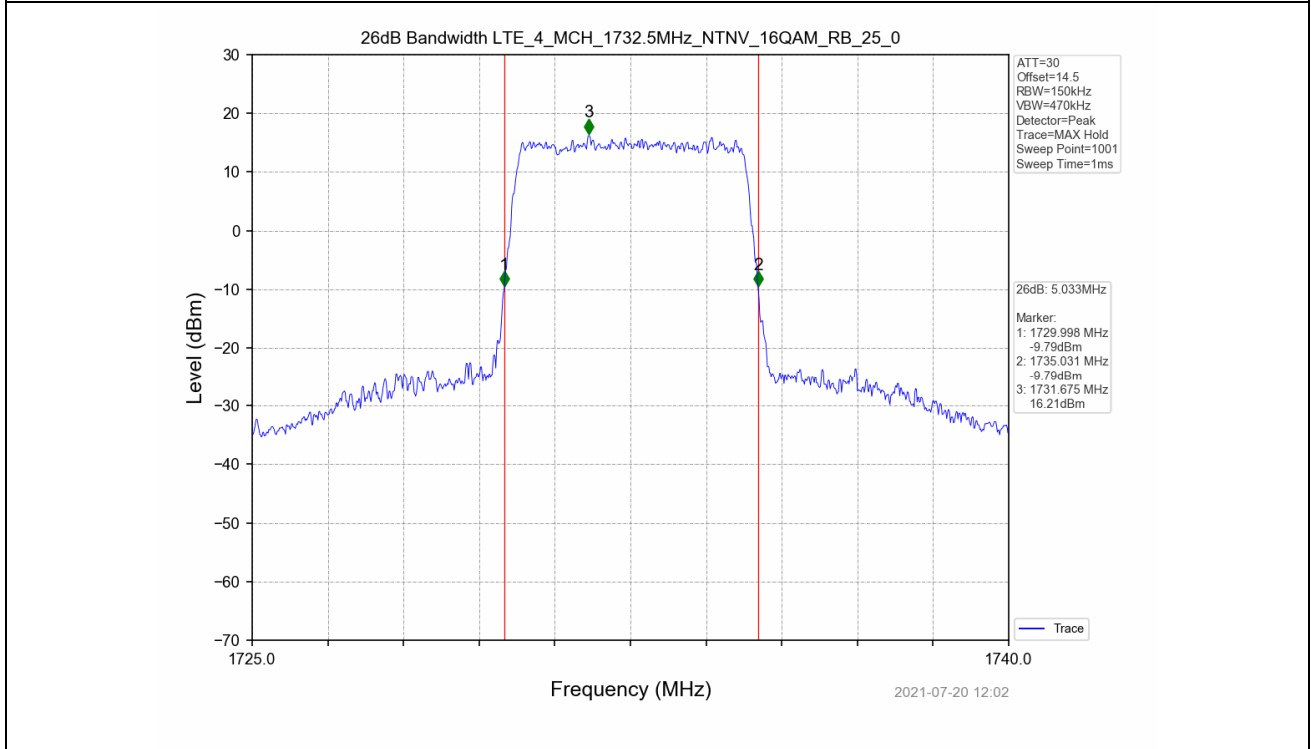

4.2 Test Graph

Test Band: 4 5MHz Bandwidth							
Test Mode	RB Allocation		26dB Bandwidth (MHz)			Limit	Verdict
	Size	Offset	LCH	MCH	HCH		
QPSK	25	0	5.026	5.005	5.057	N/A	PASS
16QAM	25	0	5.029	5.033	5.012	N/A	PASS

4.2 Test Graph

Test Band: 4 _ 10MHz Bandwidth							
Test Mode	RB Allocation		99% Occupied Bandwidth (MHz)			Limit	Verdict
	Size	Offset	LCH	MCH	HCH		
QPSK	50	0	9.066	9.081	9.059	N/A	PASS
16QAM	50	0	9.048	9.063	9.051	N/A	PASS