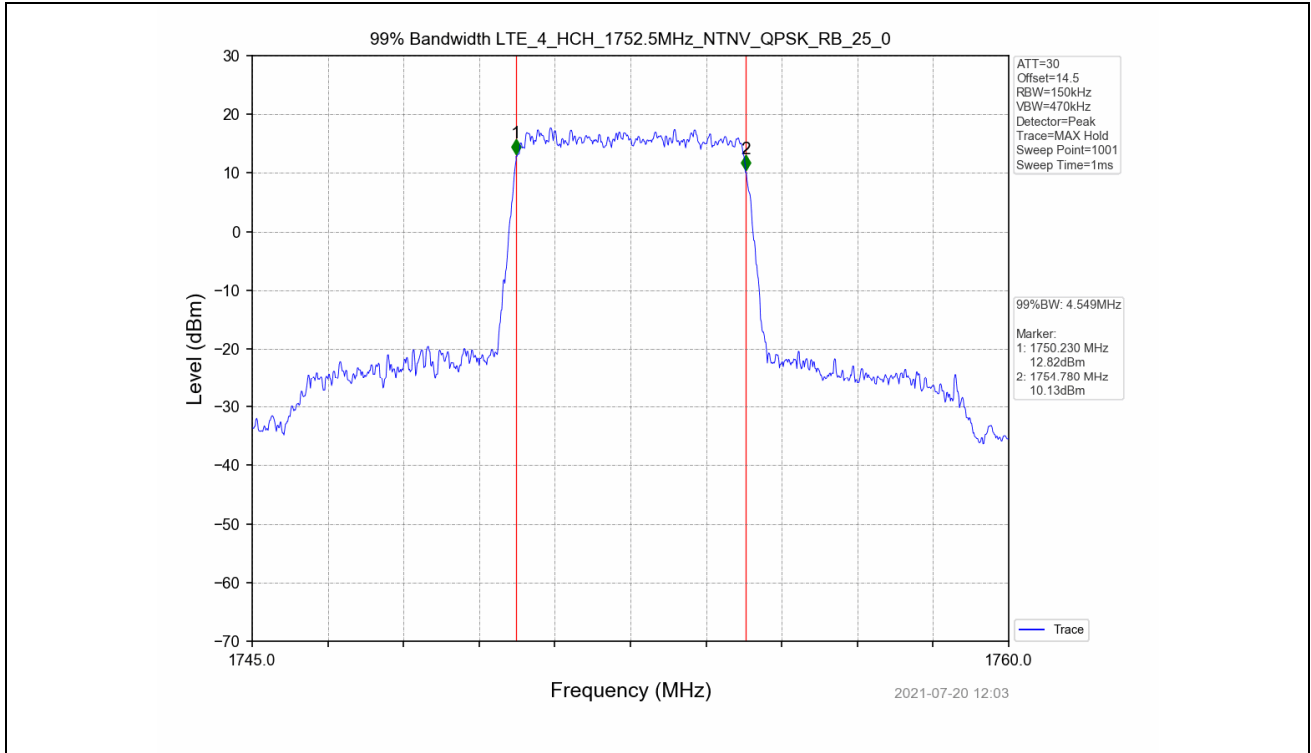

Test Band: 4_5MHz Bandwidth							
Test Mode	RB Allocation		99% Occupied Bandwidth (MHz)			Limit	Verdict
	Size	Offset	LCH	MCH	HCH		
QPSK	25	0	4.534	4.542	4.549	N/A	PASS
16QAM	25	0	4.544	4.550	4.524	N/A	PASS

4.2 Test Graph

Test Band: 4 5MHz Bandwidth							
Test Mode	RB Allocation		26dB Bandwidth (MHz)			Limit	Verdict
	Size	Offset	LCH	MCH	HCH		
QPSK	25	0	5.026	5.005	5.057	N/A	PASS
16QAM	25	0	5.029	5.033	5.012	N/A	PASS