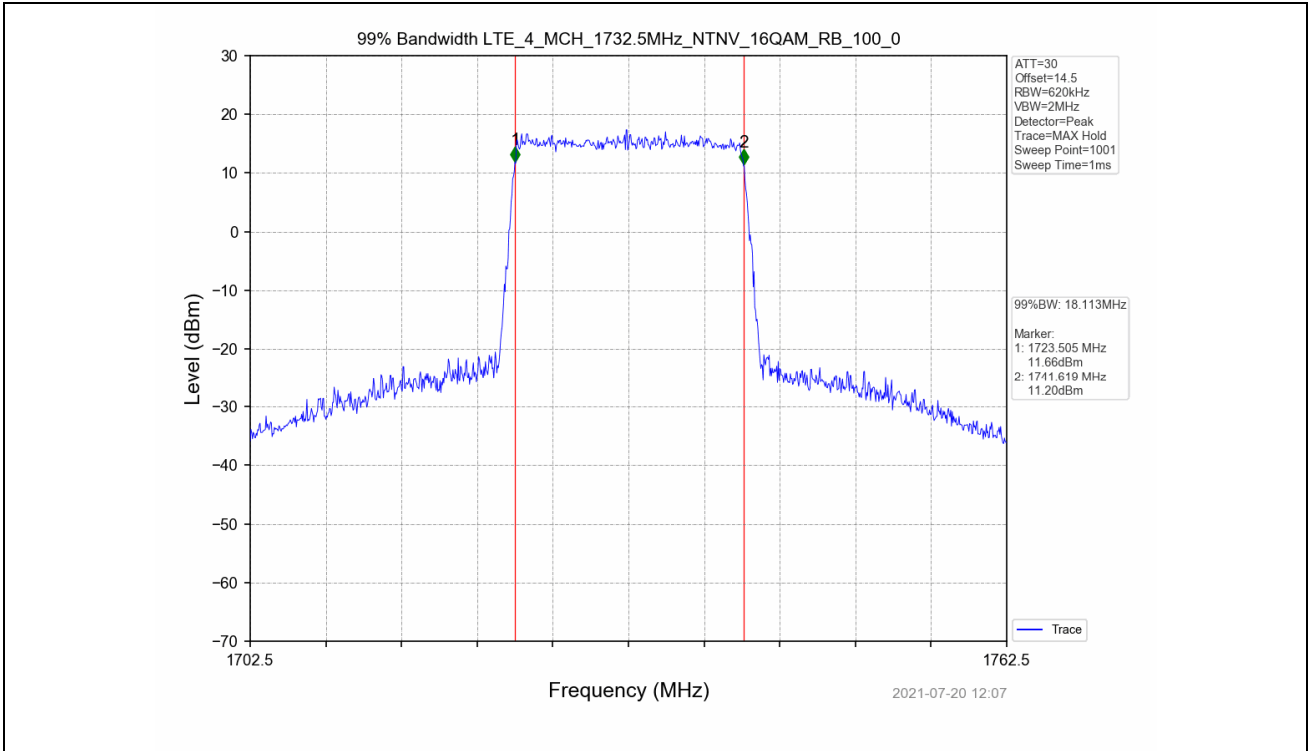

4.2 Test Graph

Test Band: 4 _ 20MHz Bandwidth							
Test Mode	RB Allocation		99% Occupied Bandwidth (MHz)			Limit	Verdict
	Size	Offset	LCH	MCH	HCH		
QPSK	100	0	18.116	18.089	18.146	N/A	PASS
16QAM	100	0	18.092	18.113	18.190	N/A	PASS

4.2 Test Graph

Test Band: 4 20MHz Bandwidth							
Test Mode	RB Allocation		26dB Bandwidth (MHz)			Limit	Verdict
	Size	Offset	LCH	MCH	HCH		
QPSK	100	0	19.833	19.885	19.573	N/A	PASS
16QAM	100	0	19.773	19.751	19.681	N/A	PASS