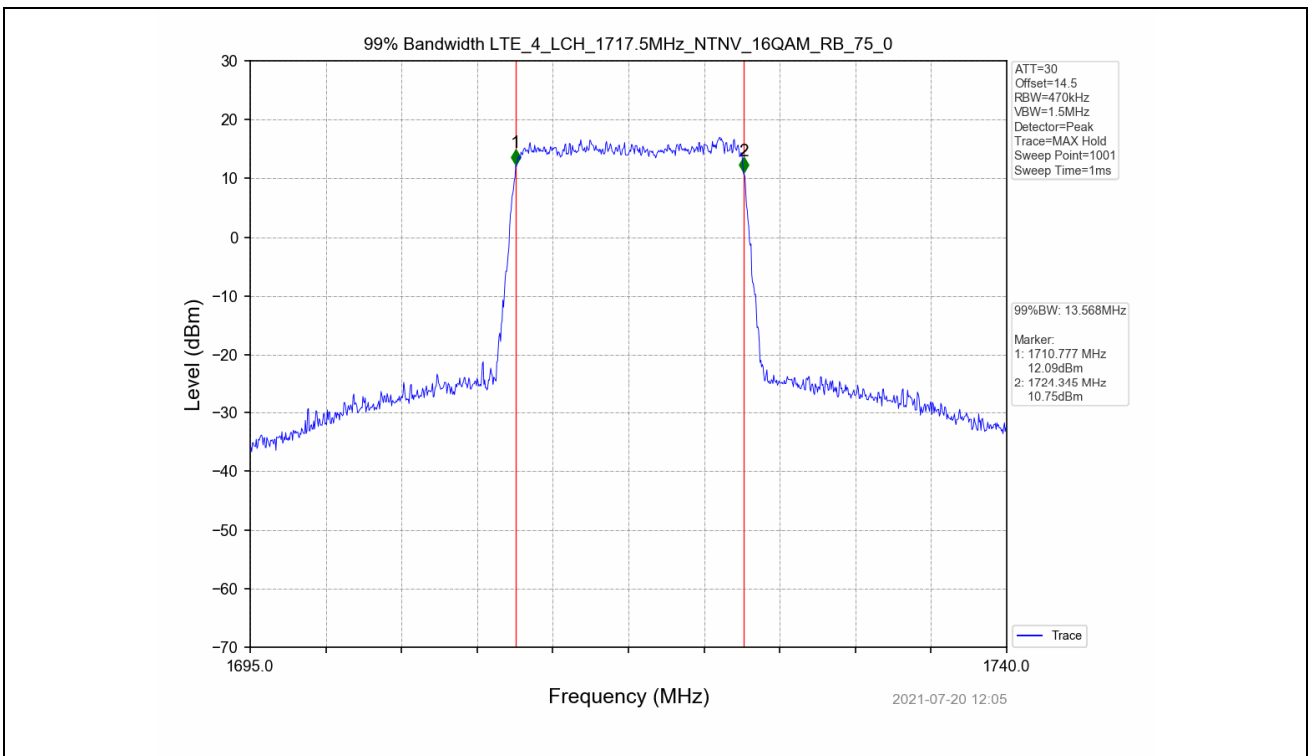

Test Band: 4 _ 15MHz Bandwidth							
Test Mode	RB Allocation		99% Occupied Bandwidth (MHz)			Limit	Verdict
	Size	Offset	LCH	MCH	HCH		
QPSK	75	0	13.586	13.579	13.598	N/A	PASS
16QAM	75	0	13.568	13.620	13.566	N/A	PASS

4.2 Test Graph