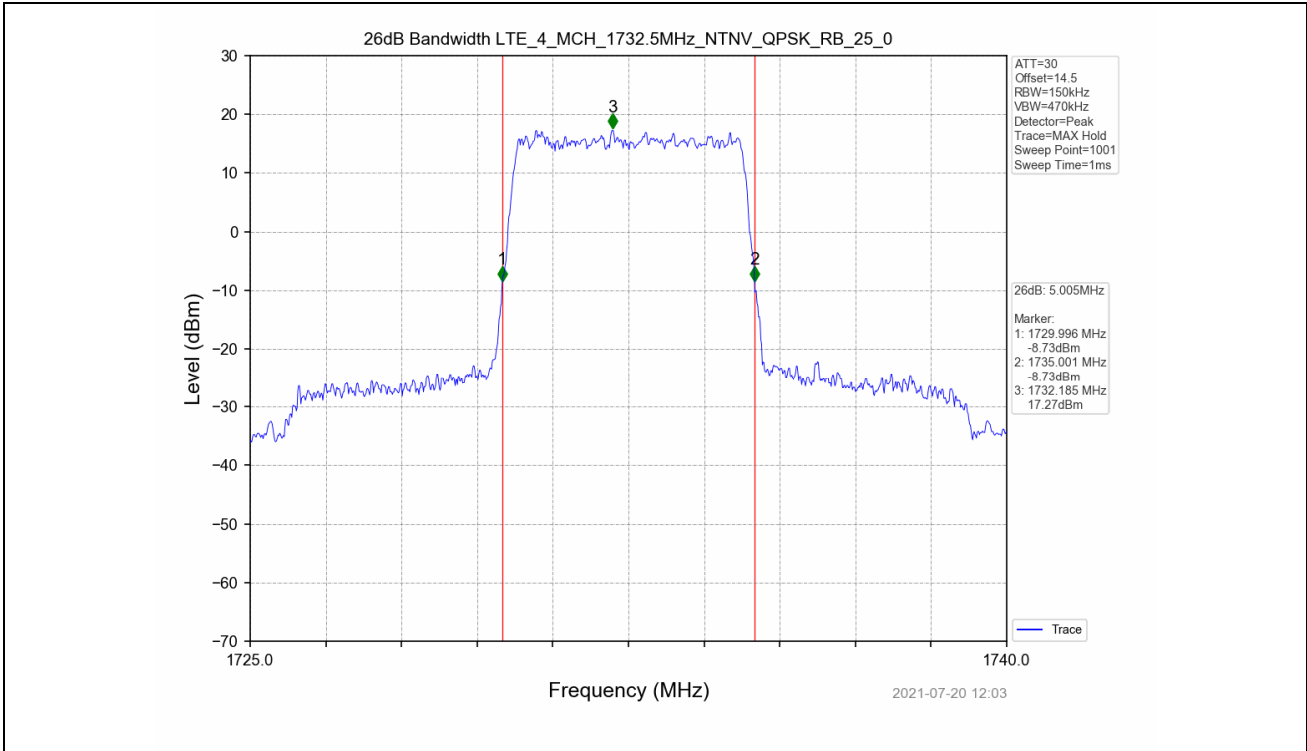

4.2 Test Graph

Test Band: 4 5MHz Bandwidth							
Test Mode	RB Allocation		26dB Bandwidth (MHz)			Limit	Verdict
	Size	Offset	LCH	MCH	HCH		
QPSK	25	0	5.026	5.005	5.057	N/A	PASS
16QAM	25	0	5.029	5.033	5.012	N/A	PASS

4.2 Test Graph

Test Band: 4 _ 10MHz Bandwidth							
Test Mode	RB Allocation		99% Occupied Bandwidth (MHz)			Limit	Verdict
	Size	Offset	LCH	MCH	HCH		
QPSK	50	0	9.066	9.081	9.059	N/A	PASS
16QAM	50	0	9.048	9.063	9.051	N/A	PASS