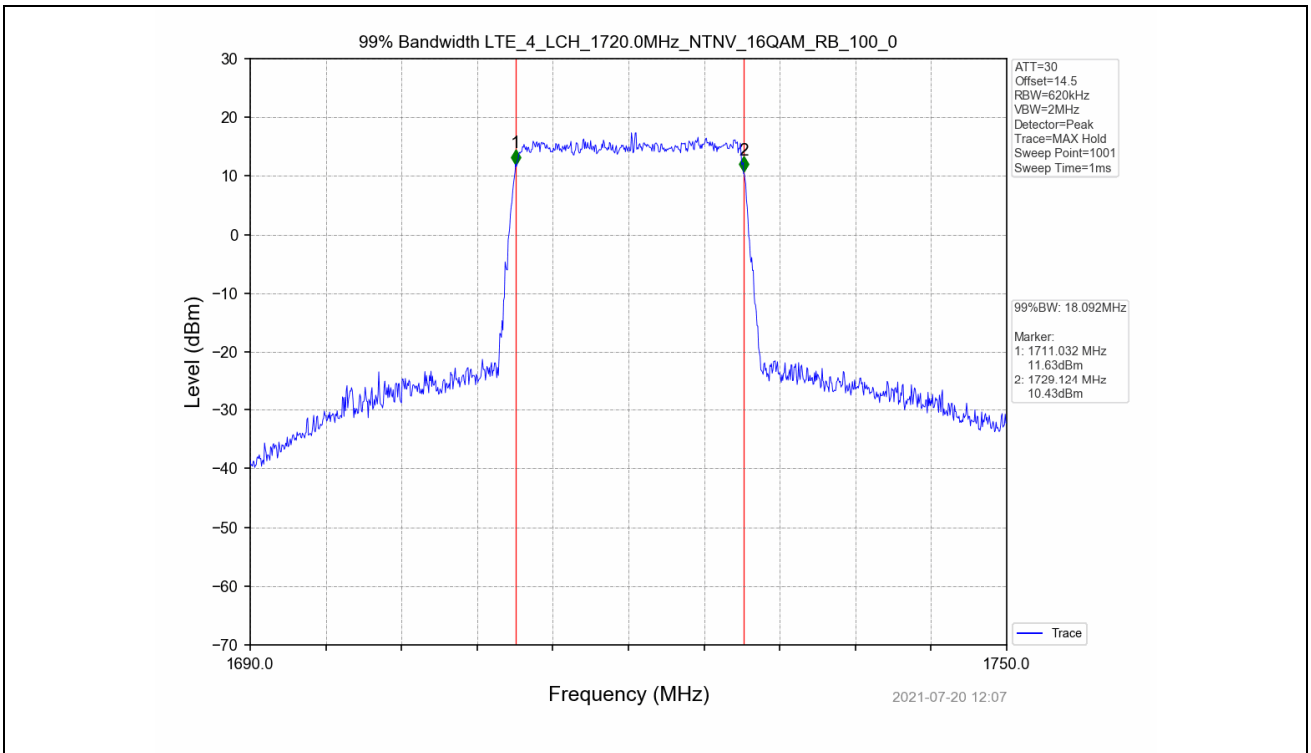

Test Band: 4 _ 20MHz Bandwidth							
Test Mode	RB Allocation		99% Occupied Bandwidth (MHz)			Limit	Verdict
	Size	Offset	LCH	MCH	HCH		
QPSK	100	0	18.116	18.089	18.146	N/A	PASS
16QAM	100	0	18.092	18.113	18.190	N/A	PASS

4.2 Test Graph