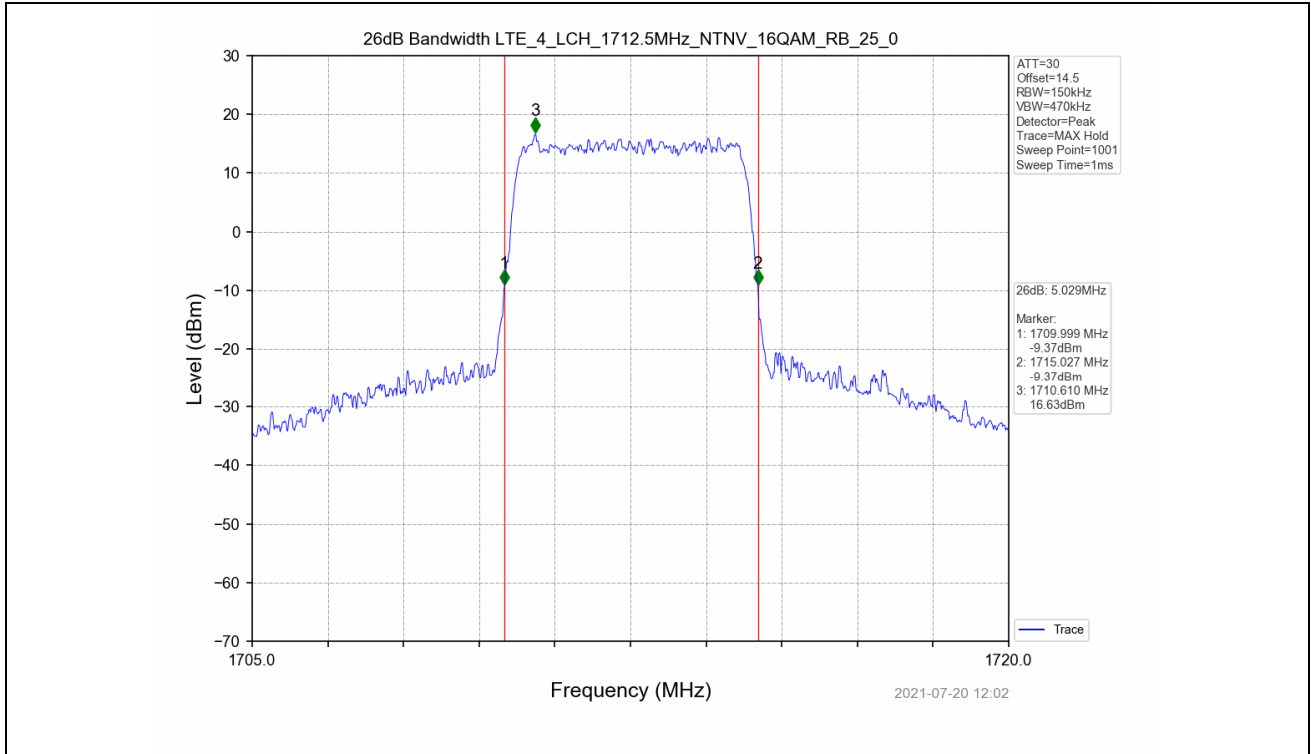

4.2 Test Graph

Test Band: 4 5MHz Bandwidth							
Test Mode	RB Allocation		26dB Bandwidth (MHz)			Limit	Verdict
	Size	Offset	LCH	MCH	HCH		
QPSK	25	0	5.026	5.005	5.057	N/A	PASS
16QAM	25	0	5.029	5.033	5.012	N/A	PASS

4.2 Test Graph

Test Band: 4 _ 10MHz Bandwidth							
Test Mode	RB Allocation		99% Occupied Bandwidth (MHz)			Limit	Verdict
	Size	Offset	LCH	MCH	HCH		
QPSK	50	0	9.066	9.081	9.059	N/A	PASS
16QAM	50	0	9.048	9.063	9.051	N/A	PASS