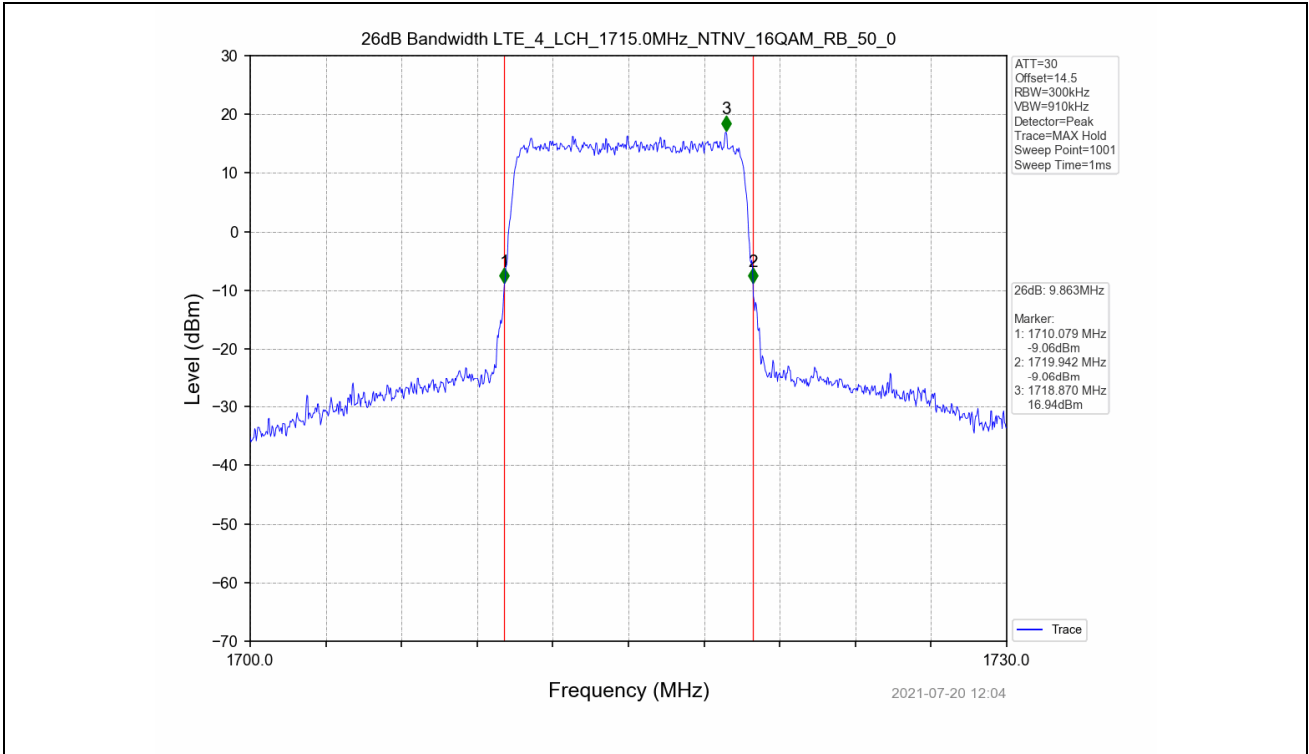

4.2 Test Graph

Test Band: 4 10MHz Bandwidth							
Test Mode	RB Allocation		26dB Bandwidth (MHz)			Limit	Verdict
	Size	Offset	LCH	MCH	HCH		
QPSK	50	0	9.880	9.930	10.087	N/A	PASS
16QAM	50	0	9.863	9.904	9.938	N/A	PASS

4.2 Test Graph

Test Band: 4 _ 15MHz Bandwidth							
Test Mode	RB Allocation		99% Occupied Bandwidth (MHz)			Limit	Verdict
	Size	Offset	LCH	MCH	HCH		
QPSK	75	0	13.586	13.579	13.598	N/A	PASS
16QAM	75	0	13.568	13.620	13.566	N/A	PASS