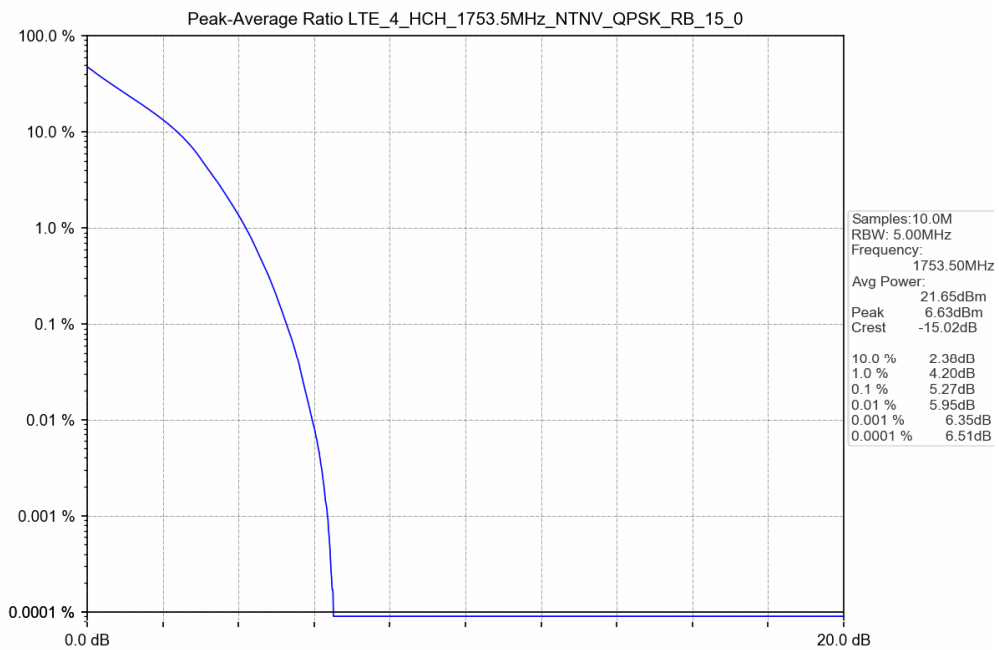

4.2 Test Graph

5. Peak-Average Ratio

5.1 Test Result

Test Band: 4 _ 1.4MHz Bandwidth							
Test Mode	RB Allocation		Test result (dB)			Limit (dB)	Verdict
	Size	Offset	LCH	MCH	HCH		
QPSK	6	0	5.30	5.30	5.12	13	PASS
16QAM	6	0	6.19	6.08	5.94	13	PASS

5.2 Test Graph

Test Band: 4 3MHz Bandwidth							
Test Mode	RB Allocation		Test result (dB)			Limit (dB)	Verdict
	Size	Offset	LCH	MCH	HCH		
QPSK	15	0	5.38	5.36	5.27	13	PASS
16QAM	15	0	6.26	6.17	6.10	13	PASS

5.2 Test Graph

2021-07-20 12:15

2021-07-20 12:15

Test Band: 4 5MHz Bandwidth							
Test Mode	RB Allocation		Test result (dB)			Limit (dB)	Verdict
	Size	Offset	LCH	MCH	HCH		
QPSK	25	0	5.63	5.56	5.51	13	PASS
16QAM	25	0	6.33	6.27	6.16	13	PASS