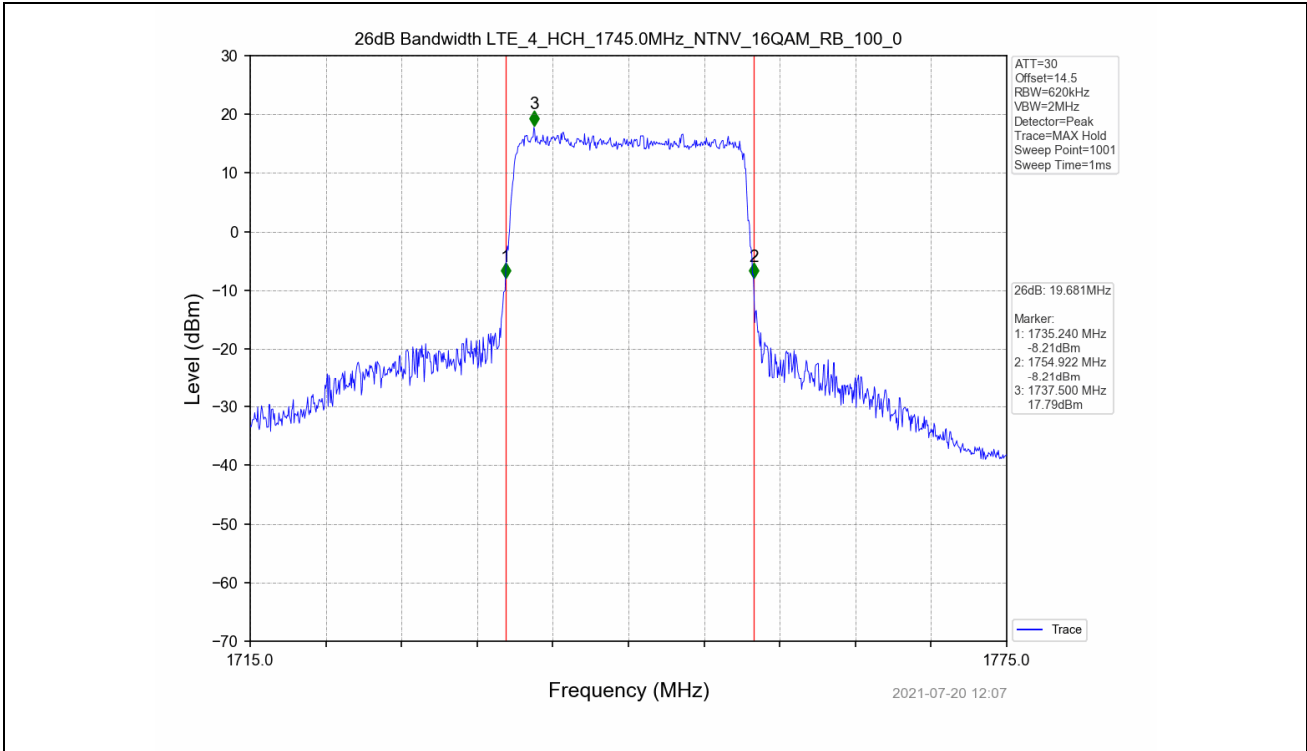

4.2 Test Graph

Test Band: 4 20MHz Bandwidth							
Test Mode	RB Allocation		26dB Bandwidth (MHz)			Limit	Verdict
	Size	Offset	LCH	MCH	HCH		
QPSK	100	0	19.833	19.885	19.573	N/A	PASS
16QAM	100	0	19.773	19.751	19.681	N/A	PASS

4.2 Test Graph

5. Peak-Average Ratio

5.1 Test Result

Test Band: 4 _ 1.4MHz Bandwidth							
Test Mode	RB Allocation		Test result (dB)			Limit (dB)	Verdict
	Size	Offset	LCH	MCH	HCH		
QPSK	6	0	5.30	5.30	5.12	13	PASS
16QAM	6	0	6.19	6.08	5.94	13	PASS