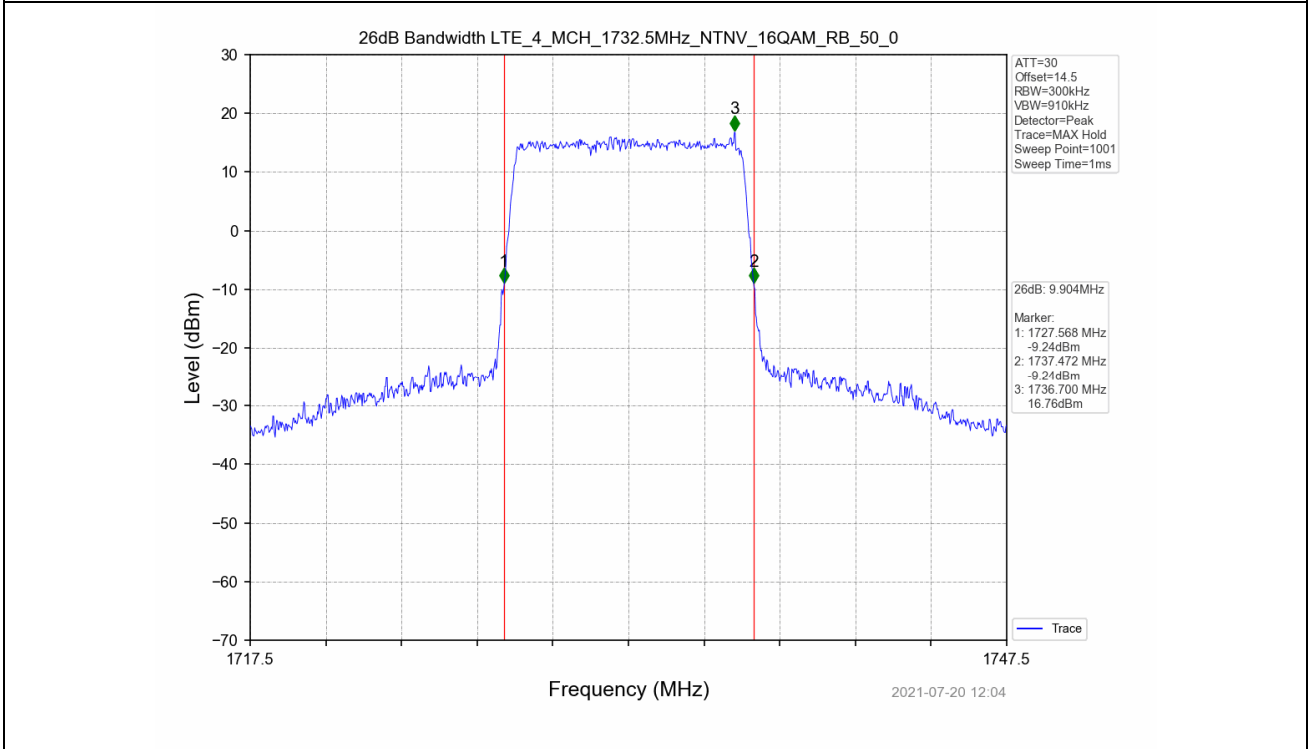

4.2 Test Graph

Test Band: 4 10MHz Bandwidth							
Test Mode	RB Allocation		26dB Bandwidth (MHz)			Limit	Verdict
	Size	Offset	LCH	MCH	HCH		
QPSK	50	0	9.880	9.930	10.087	N/A	PASS
16QAM	50	0	9.863	9.904	9.938	N/A	PASS

4.2 Test Graph

Test Band: 4 _ 15MHz Bandwidth							
Test Mode	RB Allocation		99% Occupied Bandwidth (MHz)			Limit	Verdict
	Size	Offset	LCH	MCH	HCH		
QPSK	75	0	13.586	13.579	13.598	N/A	PASS
16QAM	75	0	13.568	13.620	13.566	N/A	PASS