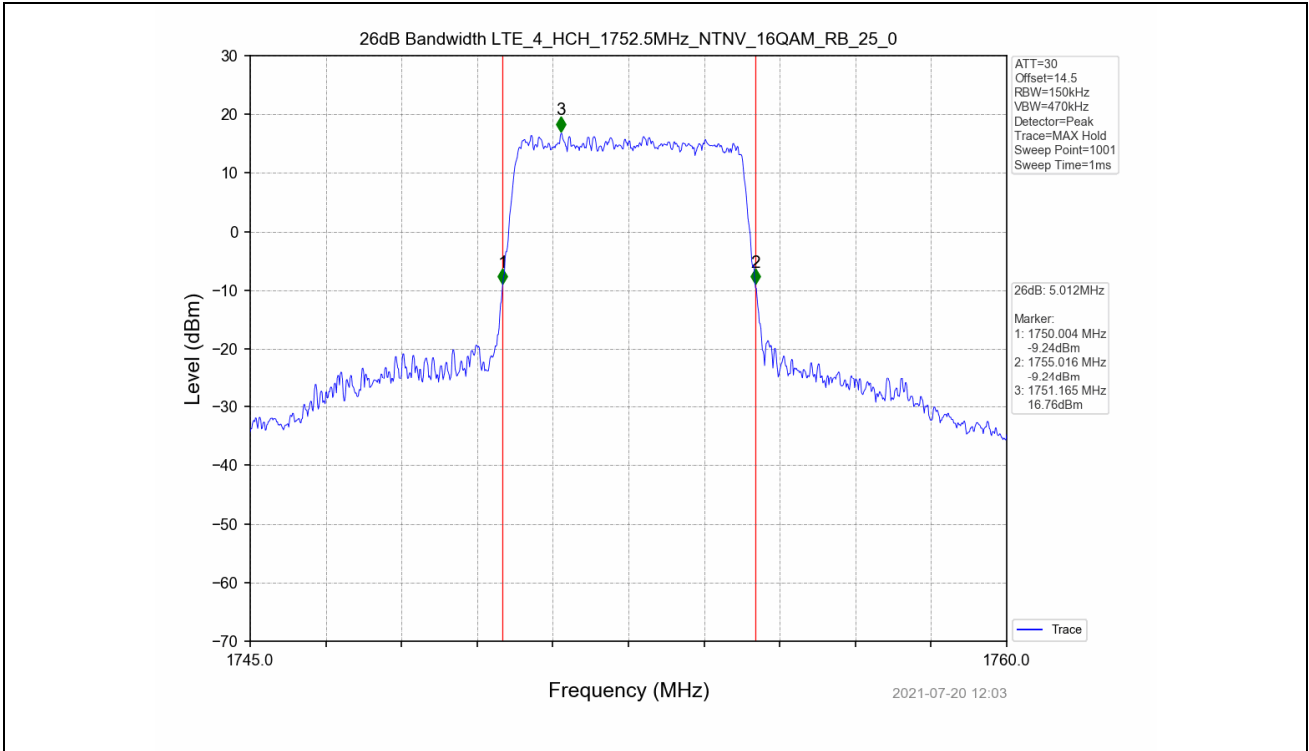

4.2 Test Graph

Test Band: 4 5MHz Bandwidth							
Test Mode	RB Allocation		26dB Bandwidth (MHz)			Limit	Verdict
	Size	Offset	LCH	MCH	HCH		
QPSK	25	0	5.026	5.005	5.057	N/A	PASS
16QAM	25	0	5.029	5.033	5.012	N/A	PASS

4.2 Test Graph

Test Band: 4 _ 10MHz Bandwidth							
Test Mode	RB Allocation		99% Occupied Bandwidth (MHz)			Limit	Verdict
	Size	Offset	LCH	MCH	HCH		
QPSK	50	0	9.066	9.081	9.059	N/A	PASS
16QAM	50	0	9.048	9.063	9.051	N/A	PASS