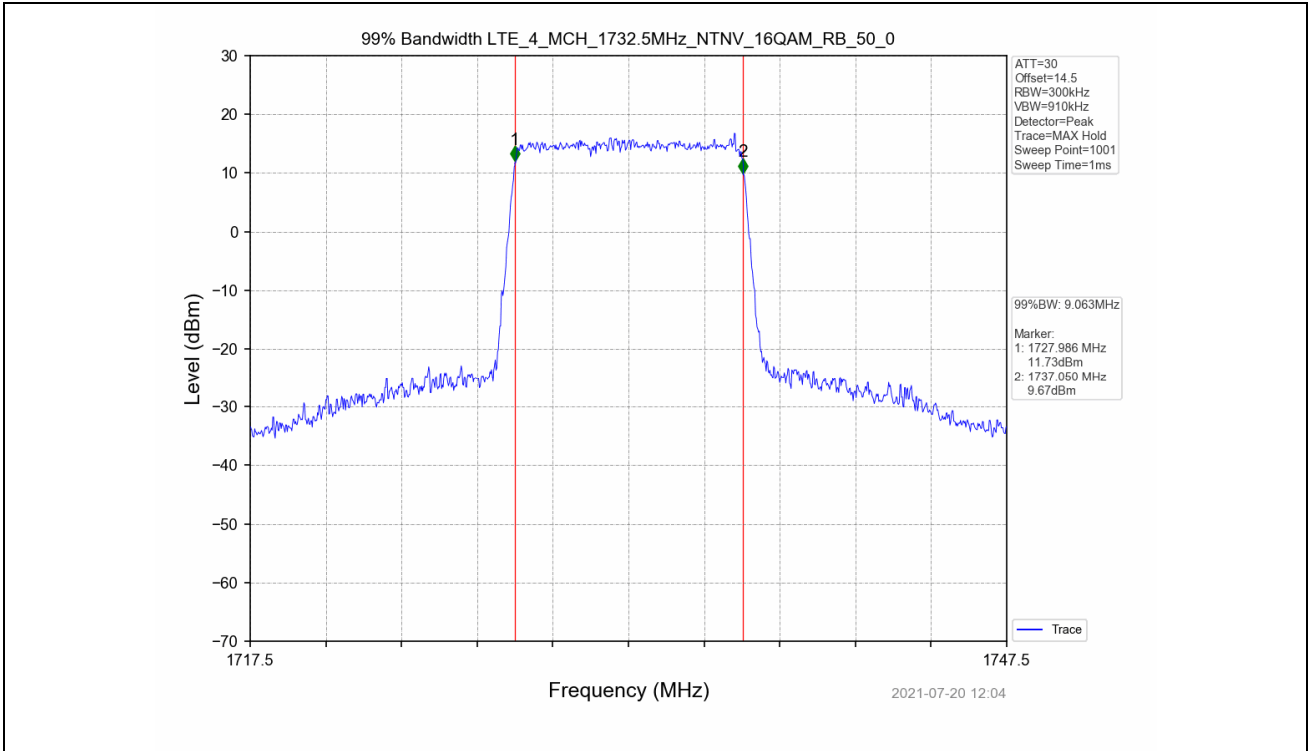

4.2 Test Graph

Test Band: 4 _ 10MHz Bandwidth							
Test Mode	RB Allocation		99% Occupied Bandwidth (MHz)			Limit	Verdict
	Size	Offset	LCH	MCH	HCH		
QPSK	50	0	9.066	9.081	9.059	N/A	PASS
16QAM	50	0	9.048	9.063	9.051	N/A	PASS

4.2 Test Graph

Test Band: 4 10MHz Bandwidth							
Test Mode	RB Allocation		26dB Bandwidth (MHz)			Limit	Verdict
	Size	Offset	LCH	MCH	HCH		
QPSK	50	0	9.880	9.930	10.087	N/A	PASS
16QAM	50	0	9.863	9.904	9.938	N/A	PASS