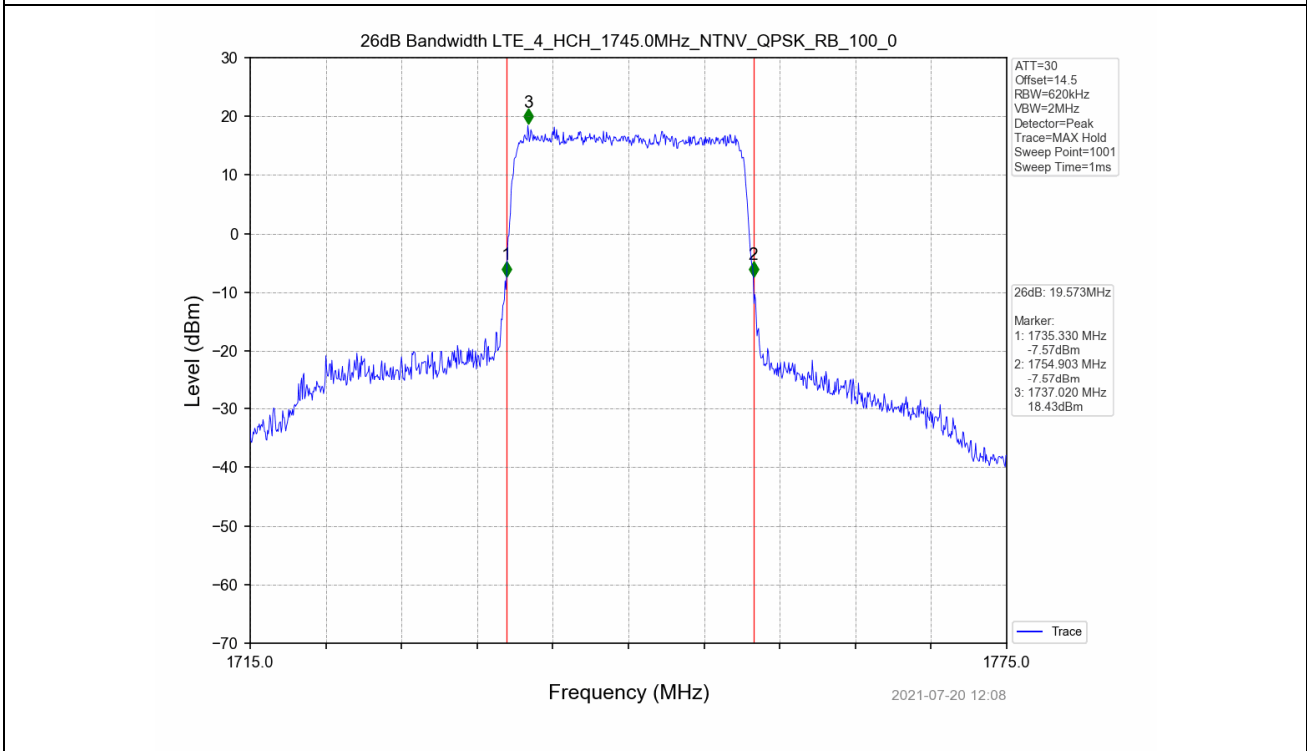

4.2 Test Graph

Test Band: 4 20MHz Bandwidth							
Test Mode	RB Allocation		26dB Bandwidth (MHz)			Limit	Verdict
	Size	Offset	LCH	MCH	HCH		
QPSK	100	0	19.833	19.885	19.573	N/A	PASS
16QAM	100	0	19.773	19.751	19.681	N/A	PASS

4.2 Test Graph

5. Peak-Average Ratio

5.1 Test Result

Test Band: 4 _ 1.4MHz Bandwidth							
Test Mode	RB Allocation		Test result (dB)			Limit (dB)	Verdict
	Size	Offset	LCH	MCH	HCH		
QPSK	6	0	5.30	5.30	5.12	13	PASS
16QAM	6	0	6.19	6.08	5.94	13	PASS