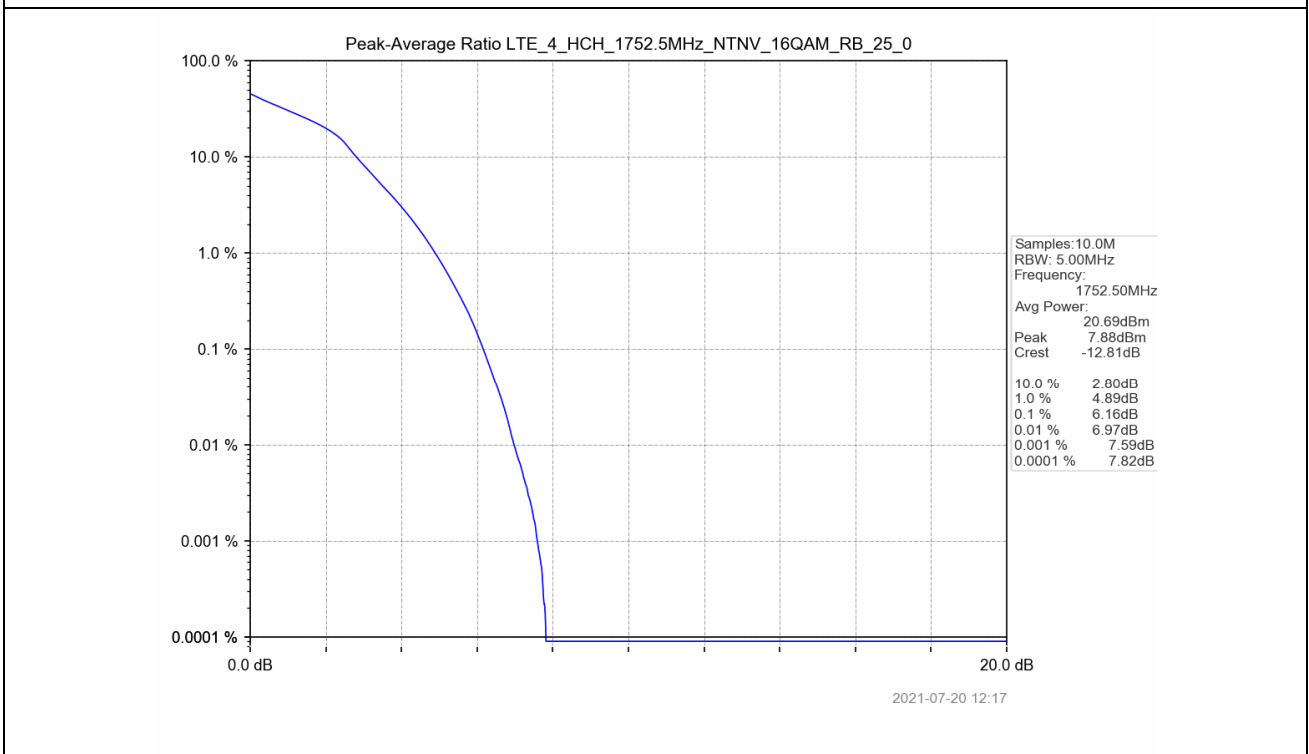

5.2 Test Graph

2021-07-20 12:15

2021-07-20 12:15

Test Band: 4 5MHz Bandwidth							
Test Mode	RB Allocation		Test result (dB)			Limit (dB)	Verdict
	Size	Offset	LCH	MCH	HCH		
QPSK	25	0	5.63	5.56	5.51	13	PASS
16QAM	25	0	6.33	6.27	6.16	13	PASS

5.2 Test Graph

Test Band: 4 10MHz Bandwidth							
Test Mode	RB Allocation		Test result (dB)			Limit (dB)	Verdict
	Size	Offset	LCH	MCH	HCH		
QPSK	50	0	6.03	6.07	6.09	13	PASS
16QAM	50	0	6.71	6.76	6.78	13	PASS