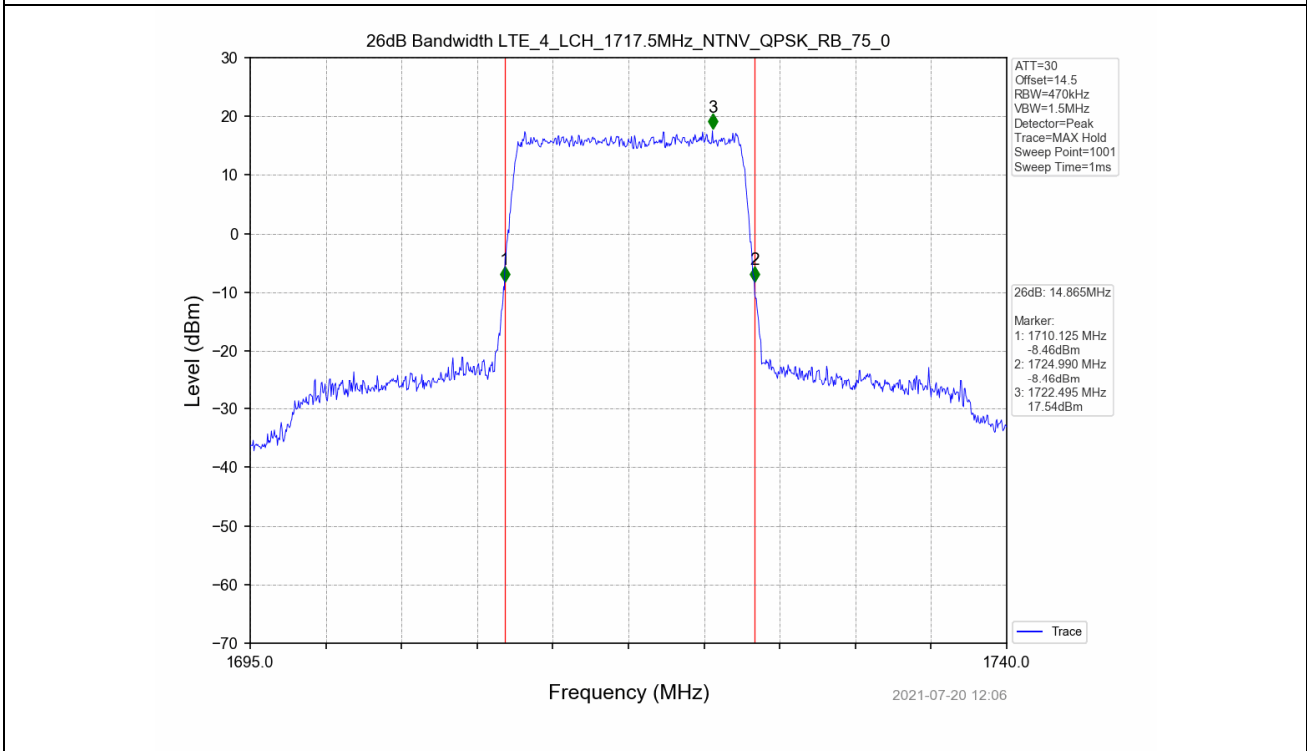

4.2 Test Graph

Test Band: 4 15MHz Bandwidth							
Test Mode	RB Allocation		26dB Bandwidth (MHz)			Limit	Verdict
	Size	Offset	LCH	MCH	HCH		
QPSK	75	0	14.865	14.942	14.944	N/A	PASS
16QAM	75	0	14.851	14.972	14.935	N/A	PASS

4.2 Test Graph

Test Band: 4 _ 20MHz Bandwidth							
Test Mode	RB Allocation		99% Occupied Bandwidth (MHz)			Limit	Verdict
	Size	Offset	LCH	MCH	HCH		
QPSK	100	0	18.116	18.089	18.146	N/A	PASS
16QAM	100	0	18.092	18.113	18.190	N/A	PASS