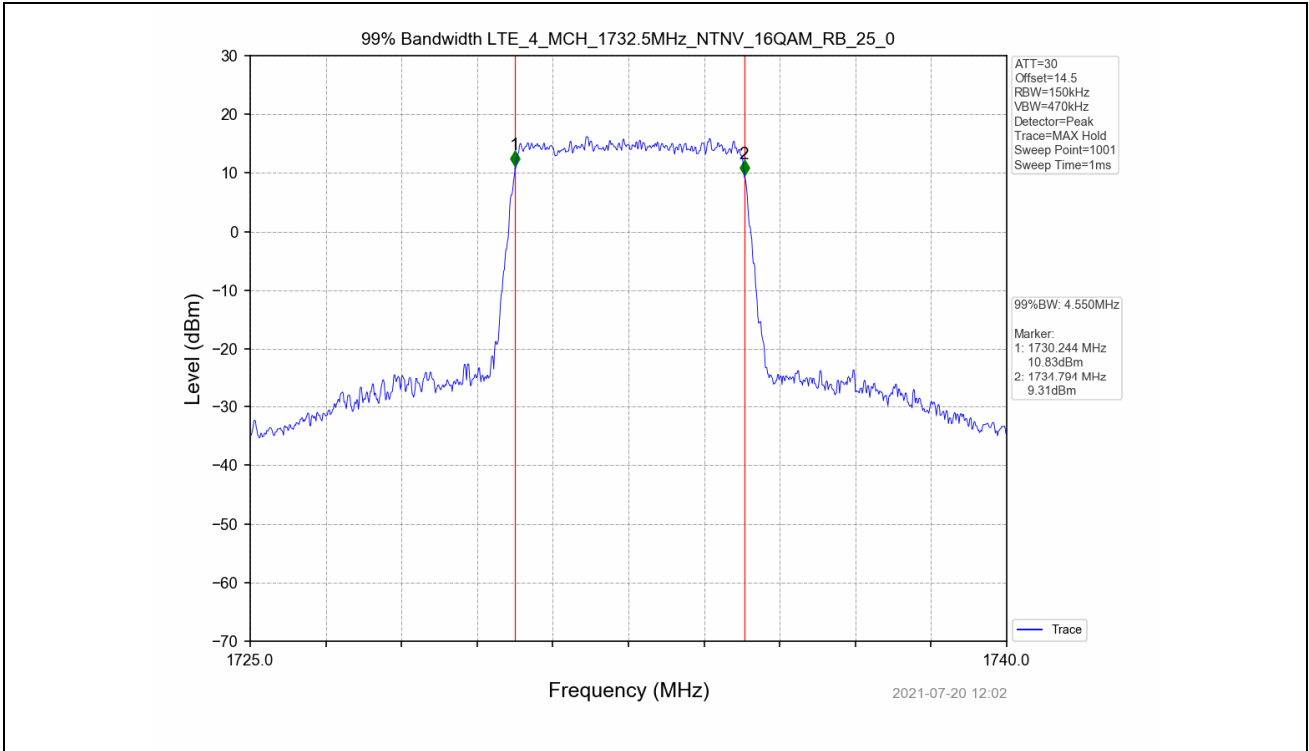

Test Band: 4_5MHz Bandwidth							
Test Mode	RB Allocation		99% Occupied Bandwidth (MHz)			Limit	Verdict
	Size	Offset	LCH	MCH	HCH		
QPSK	25	0	4.534	4.542	4.549	N/A	PASS
16QAM	25	0	4.544	4.550	4.524	N/A	PASS

4.2 Test Graph

Test Band: 4 5MHz Bandwidth							
Test Mode	RB Allocation		26dB Bandwidth (MHz)			Limit	Verdict
	Size	Offset	LCH	MCH	HCH		
QPSK	25	0	5.026	5.005	5.057	N/A	PASS
16QAM	25	0	5.029	5.033	5.012	N/A	PASS