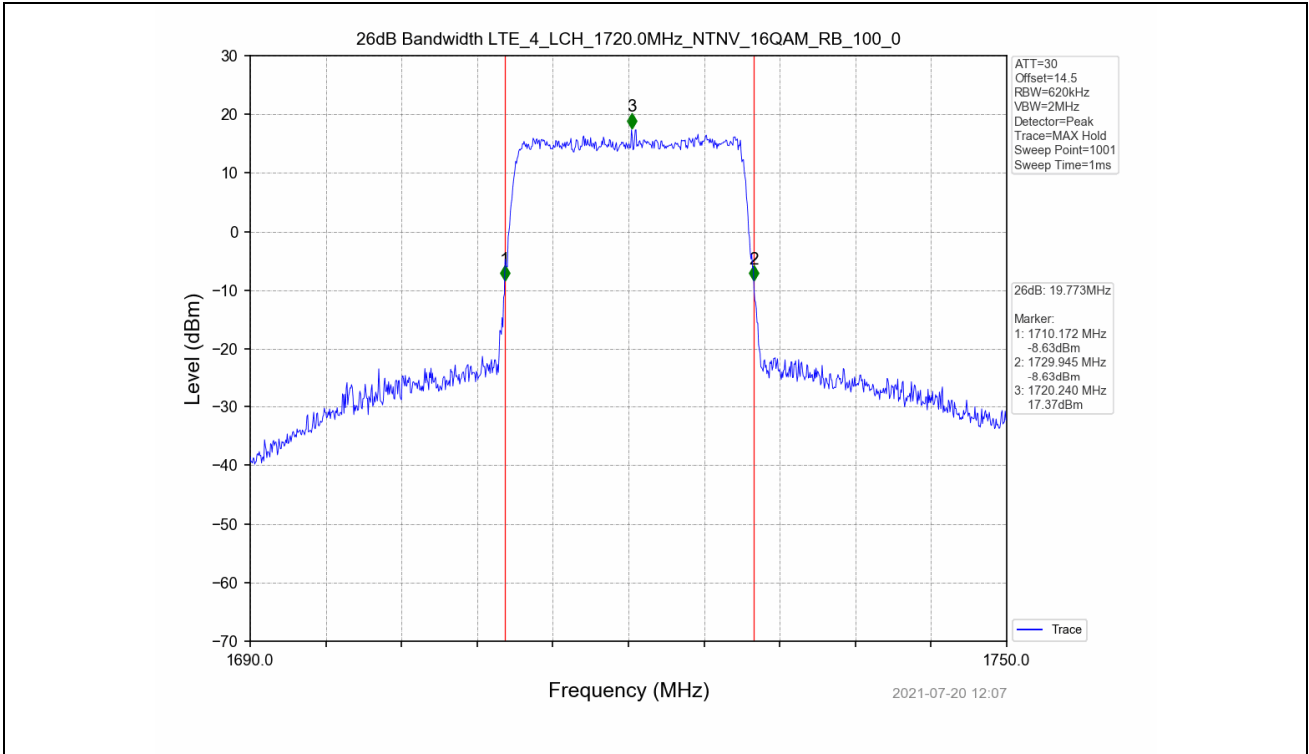

4.2 Test Graph

Test Band: 4 20MHz Bandwidth							
Test Mode	RB Allocation		26dB Bandwidth (MHz)			Limit	Verdict
	Size	Offset	LCH	MCH	HCH		
QPSK	100	0	19.833	19.885	19.573	N/A	PASS
16QAM	100	0	19.773	19.751	19.681	N/A	PASS

4.2 Test Graph

5. Peak-Average Ratio

5.1 Test Result

Test Band: 4 _ 1.4MHz Bandwidth							
Test Mode	RB Allocation		Test result (dB)			Limit (dB)	Verdict
	Size	Offset	LCH	MCH	HCH		
QPSK	6	0	5.30	5.30	5.12	13	PASS
16QAM	6	0	6.19	6.08	5.94	13	PASS