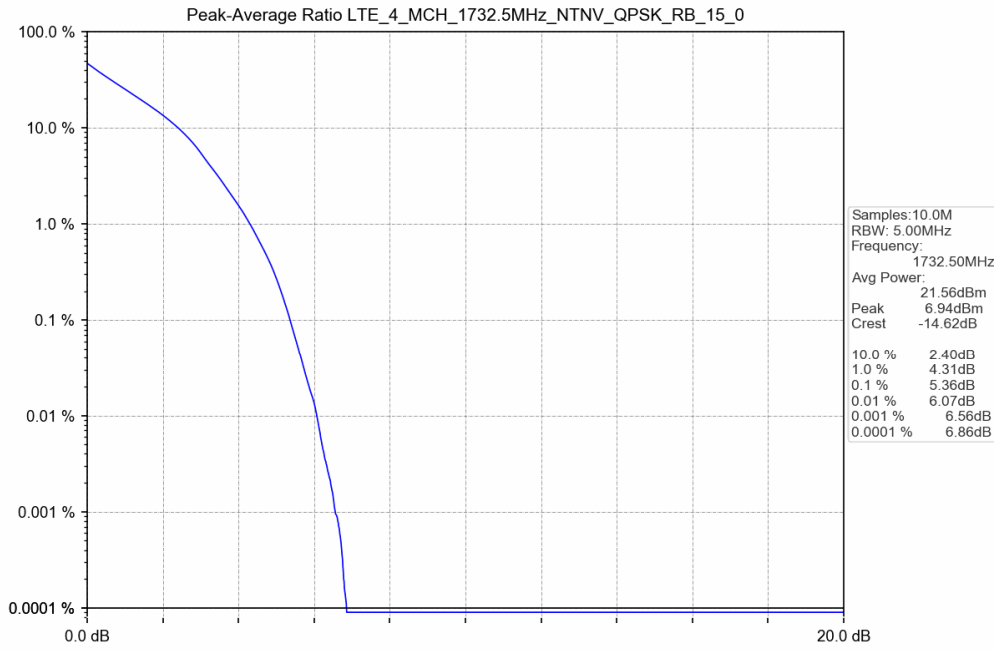

4.2 Test Graph

5. Peak-Average Ratio

5.1 Test Result

Test Band: 4 _ 1.4MHz Bandwidth							
Test Mode	RB Allocation		Test result (dB)			Limit (dB)	Verdict
	Size	Offset	LCH	MCH	HCH		
QPSK	6	0	5.30	5.30	5.12	13	PASS
16QAM	6	0	6.19	6.08	5.94	13	PASS

5.2 Test Graph

Test Band: 4 3MHz Bandwidth							
Test Mode	RB Allocation		Test result (dB)			Limit (dB)	Verdict
	Size	Offset	LCH	MCH	HCH		
QPSK	15	0	5.38	5.36	5.27	13	PASS
16QAM	15	0	6.26	6.17	6.10	13	PASS

5.2 Test Graph

2021-07-20 12:15

2021-07-20 12:15

Test Band: 4 5MHz Bandwidth							
Test Mode	RB Allocation		Test result (dB)			Limit (dB)	Verdict
	Size	Offset	LCH	MCH	HCH		
QPSK	25	0	5.63	5.56	5.51	13	PASS
16QAM	25	0	6.33	6.27	6.16	13	PASS