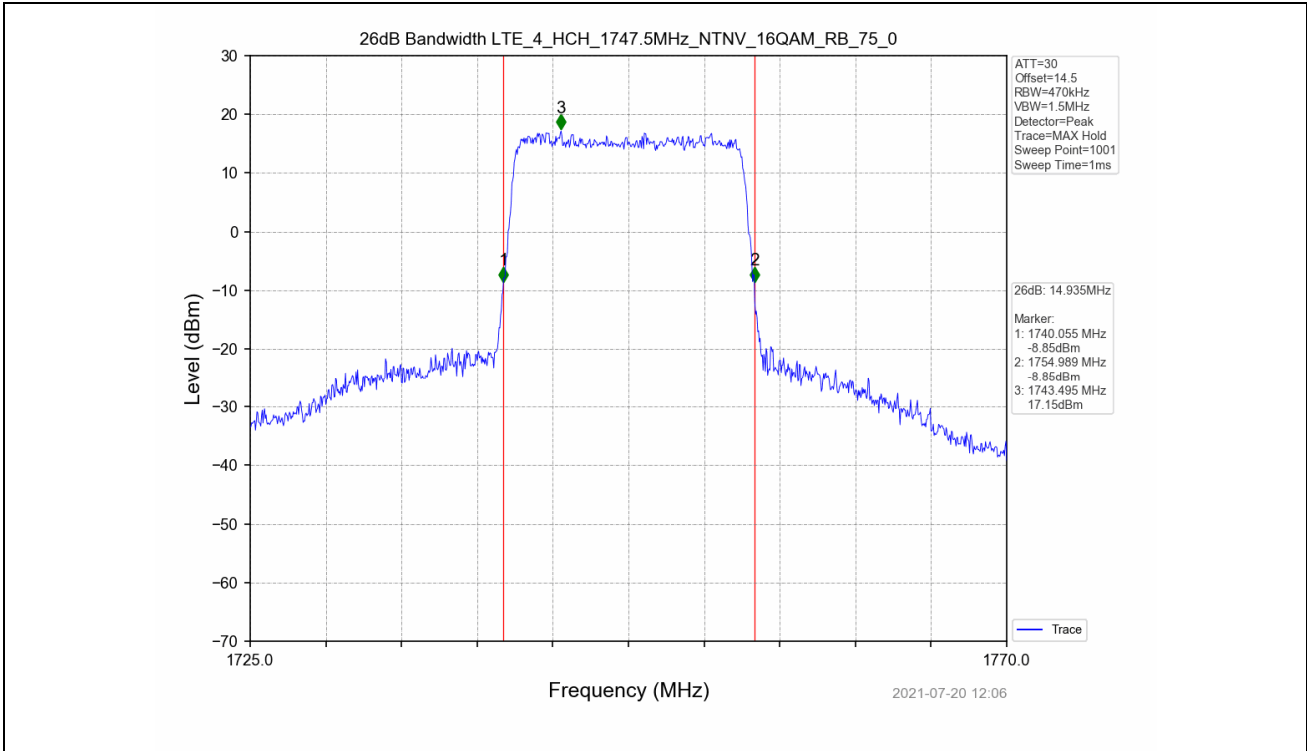

4.2 Test Graph

Test Band: 4 15MHz Bandwidth							
Test Mode	RB Allocation		26dB Bandwidth (MHz)			Limit	Verdict
	Size	Offset	LCH	MCH	HCH		
QPSK	75	0	14.865	14.942	14.944	N/A	PASS
16QAM	75	0	14.851	14.972	14.935	N/A	PASS

4.2 Test Graph

Test Band: 4 _ 20MHz Bandwidth							
Test Mode	RB Allocation		99% Occupied Bandwidth (MHz)			Limit	Verdict
	Size	Offset	LCH	MCH	HCH		
QPSK	100	0	18.116	18.089	18.146	N/A	PASS
16QAM	100	0	18.092	18.113	18.190	N/A	PASS