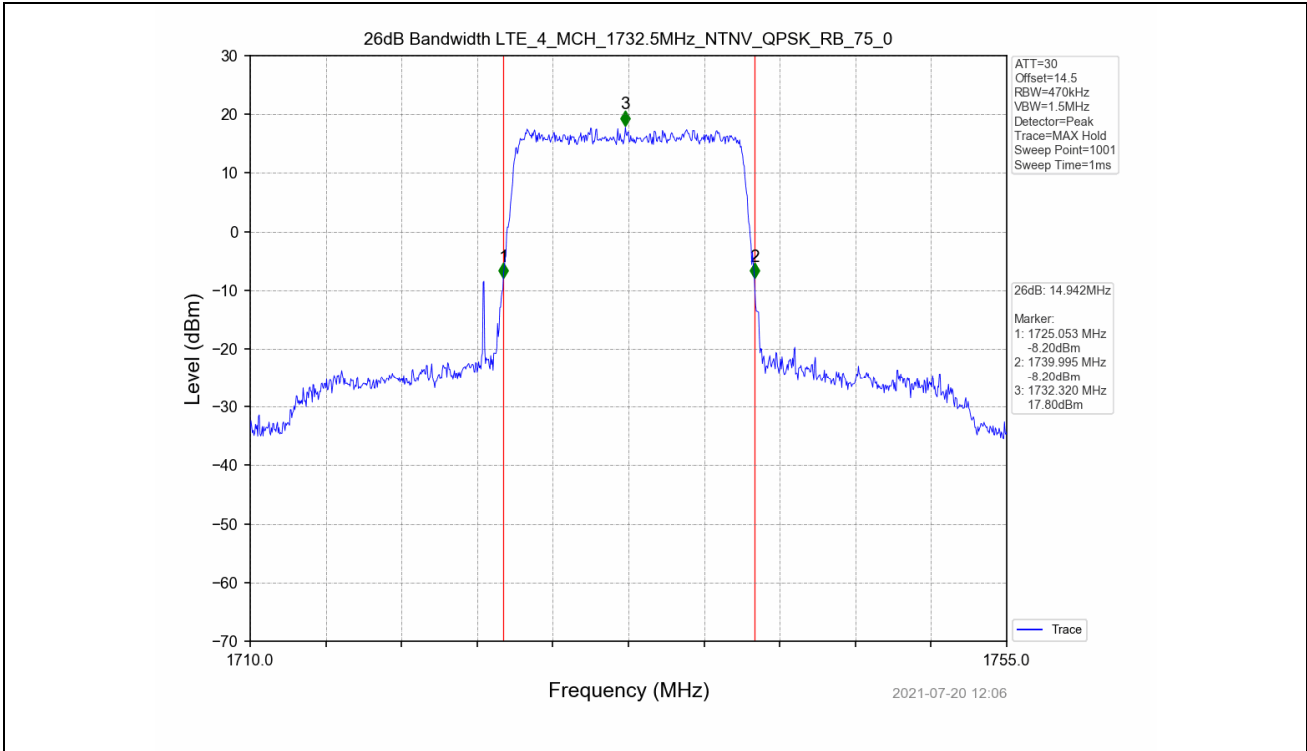

4.2 Test Graph

Test Band: 4 15MHz Bandwidth							
Test Mode	RB Allocation		26dB Bandwidth (MHz)			Limit	Verdict
	Size	Offset	LCH	MCH	HCH		
QPSK	75	0	14.865	14.942	14.944	N/A	PASS
16QAM	75	0	14.851	14.972	14.935	N/A	PASS

4.2 Test Graph

Test Band: 4 _ 20MHz Bandwidth							
Test Mode	RB Allocation		99% Occupied Bandwidth (MHz)			Limit	Verdict
	Size	Offset	LCH	MCH	HCH		
QPSK	100	0	18.116	18.089	18.146	N/A	PASS
16QAM	100	0	18.092	18.113	18.190	N/A	PASS