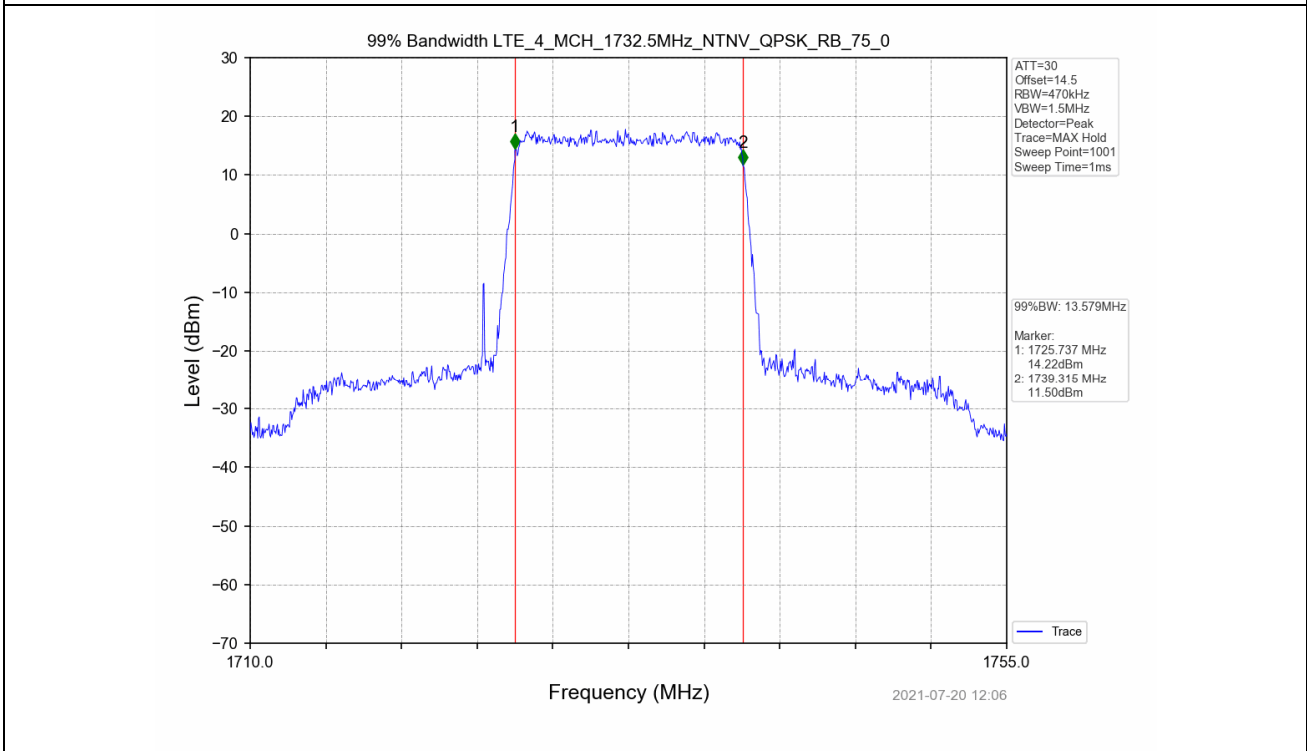

4.2 Test Graph

Test Band: 4 _ 15MHz Bandwidth							
Test Mode	RB Allocation		99% Occupied Bandwidth (MHz)			Limit	Verdict
	Size	Offset	LCH	MCH	HCH		
QPSK	75	0	13.586	13.579	13.598	N/A	PASS
16QAM	75	0	13.568	13.620	13.566	N/A	PASS

4.2 Test Graph

Test Band: 4 15MHz Bandwidth							
Test Mode	RB Allocation		26dB Bandwidth (MHz)			Limit	Verdict
	Size	Offset	LCH	MCH	HCH		
QPSK	75	0	14.865	14.942	14.944	N/A	PASS
16QAM	75	0	14.851	14.972	14.935	N/A	PASS