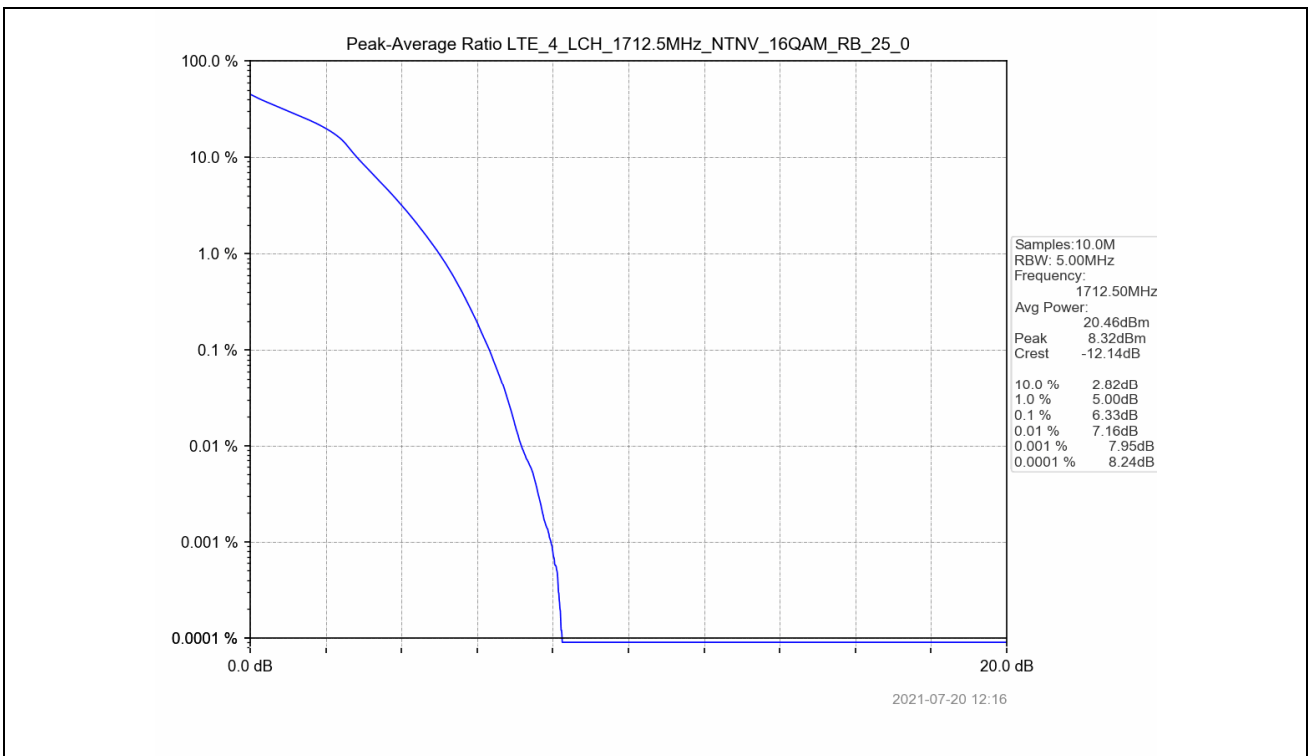

5.2 Test Graph

2021-07-20 12:15

2021-07-20 12:15

Test Band: 4 5MHz Bandwidth							
Test Mode	RB Allocation		Test result (dB)			Limit (dB)	Verdict
	Size	Offset	LCH	MCH	HCH		
QPSK	25	0	5.63	5.56	5.51	13	PASS
16QAM	25	0	6.33	6.27	6.16	13	PASS

5.2 Test Graph

Test Band: 4 10MHz Bandwidth							
Test Mode	RB Allocation		Test result (dB)			Limit (dB)	Verdict
	Size	Offset	LCH	MCH	HCH		
QPSK	50	0	6.03	6.07	6.09	13	PASS
16QAM	50	0	6.71	6.76	6.78	13	PASS