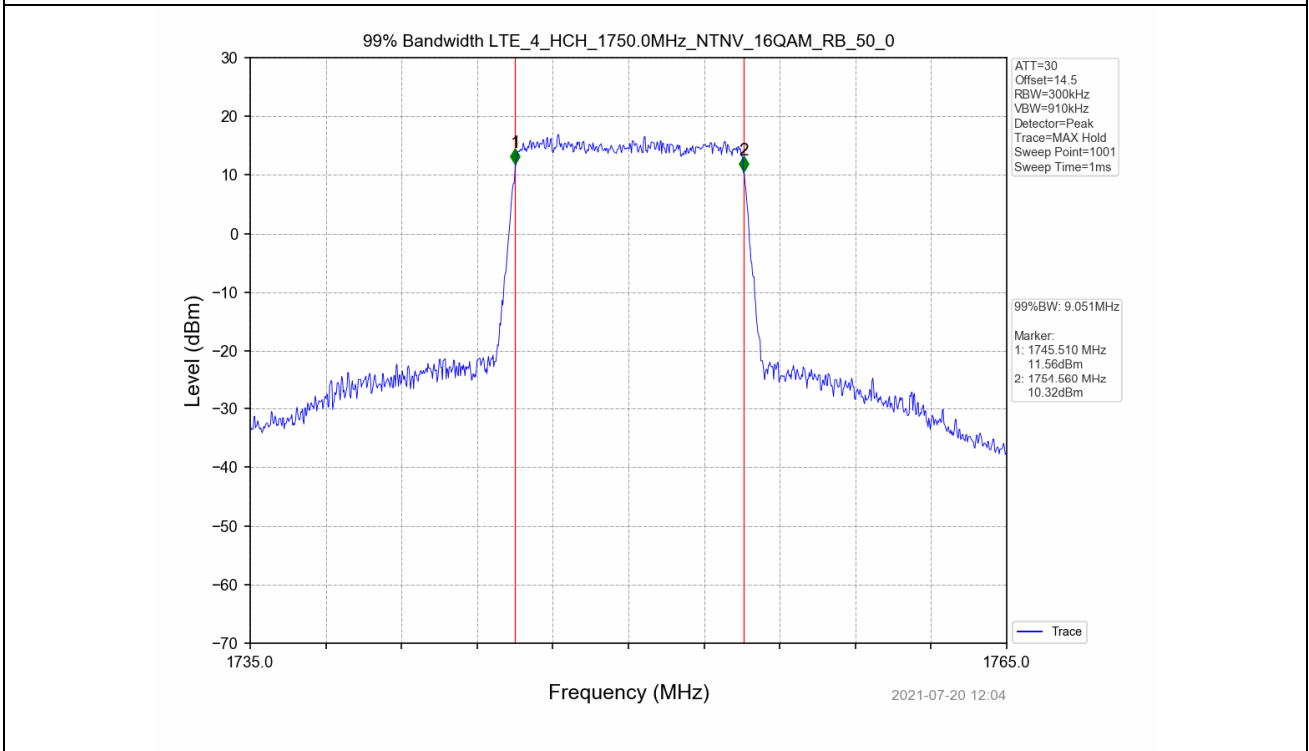

4.2 Test Graph

Test Band: 4 _ 10MHz Bandwidth							
Test Mode	RB Allocation		99% Occupied Bandwidth (MHz)			Limit	Verdict
	Size	Offset	LCH	MCH	HCH		
QPSK	50	0	9.066	9.081	9.059	N/A	PASS
16QAM	50	0	9.048	9.063	9.051	N/A	PASS

4.2 Test Graph

Test Band: 4 10MHz Bandwidth							
Test Mode	RB Allocation		26dB Bandwidth (MHz)			Limit	Verdict
	Size	Offset	LCH	MCH	HCH		
QPSK	50	0	9.880	9.930	10.087	N/A	PASS
16QAM	50	0	9.863	9.904	9.938	N/A	PASS