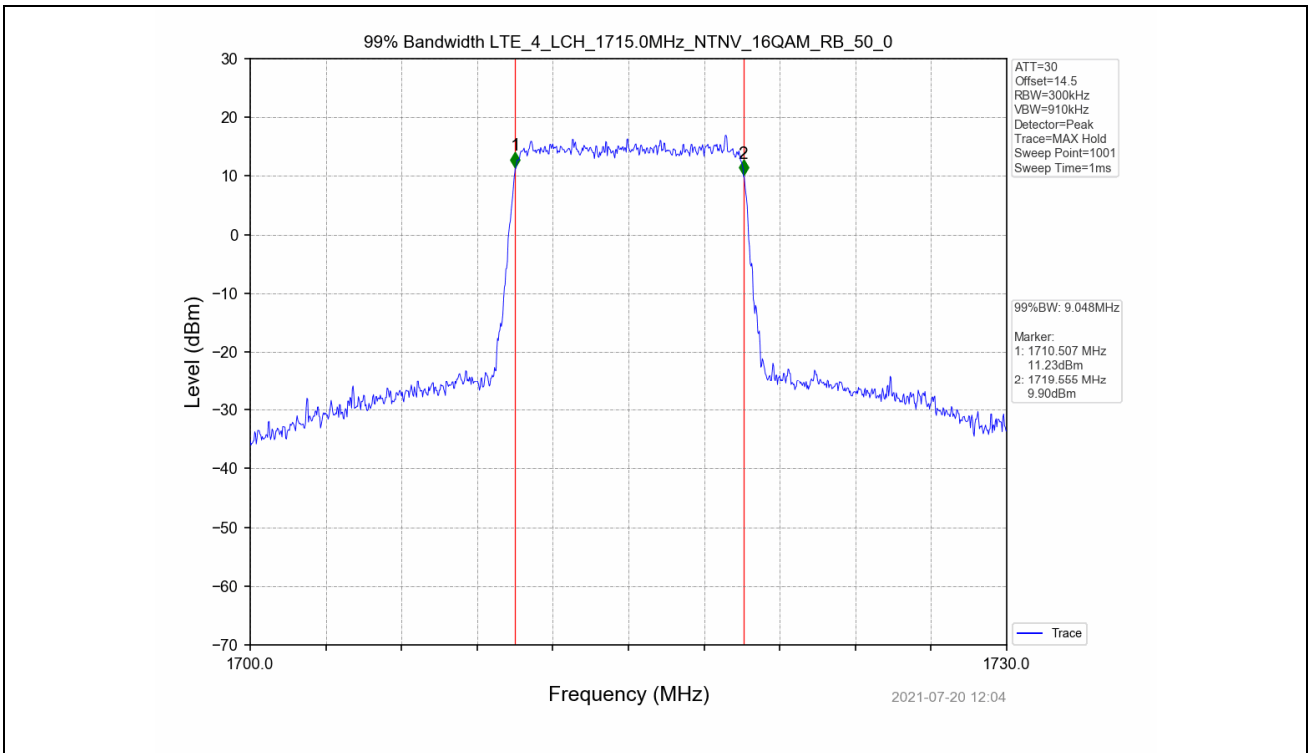

4.2 Test Graph

Test Band: 4 _ 10MHz Bandwidth							
Test Mode	RB Allocation		99% Occupied Bandwidth (MHz)			Limit	Verdict
	Size	Offset	LCH	MCH	HCH		
QPSK	50	0	9.066	9.081	9.059	N/A	PASS
16QAM	50	0	9.048	9.063	9.051	N/A	PASS

4.2 Test Graph

Test Band: 4 10MHz Bandwidth							
Test Mode	RB Allocation		26dB Bandwidth (MHz)			Limit	Verdict
	Size	Offset	LCH	MCH	HCH		
QPSK	50	0	9.880	9.930	10.087	N/A	PASS
16QAM	50	0	9.863	9.904	9.938	N/A	PASS