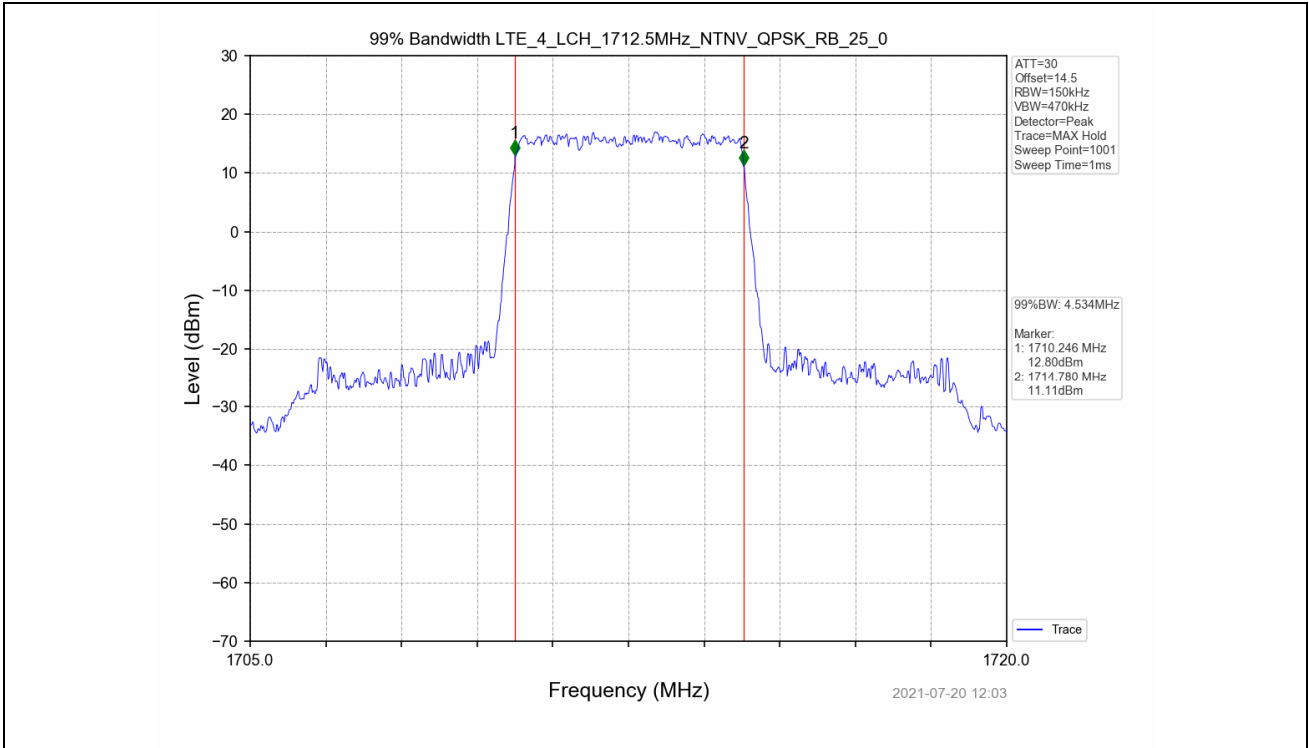

Test Band: 4_5MHz Bandwidth							
Test Mode	RB Allocation		99% Occupied Bandwidth (MHz)			Limit	Verdict
	Size	Offset	LCH	MCH	HCH		
QPSK	25	0	4.534	4.542	4.549	N/A	PASS
16QAM	25	0	4.544	4.550	4.524	N/A	PASS

4.2 Test Graph

Test Band: 4 5MHz Bandwidth							
Test Mode	RB Allocation		26dB Bandwidth (MHz)			Limit	Verdict
	Size	Offset	LCH	MCH	HCH		
QPSK	25	0	5.026	5.005	5.057	N/A	PASS
16QAM	25	0	5.029	5.033	5.012	N/A	PASS