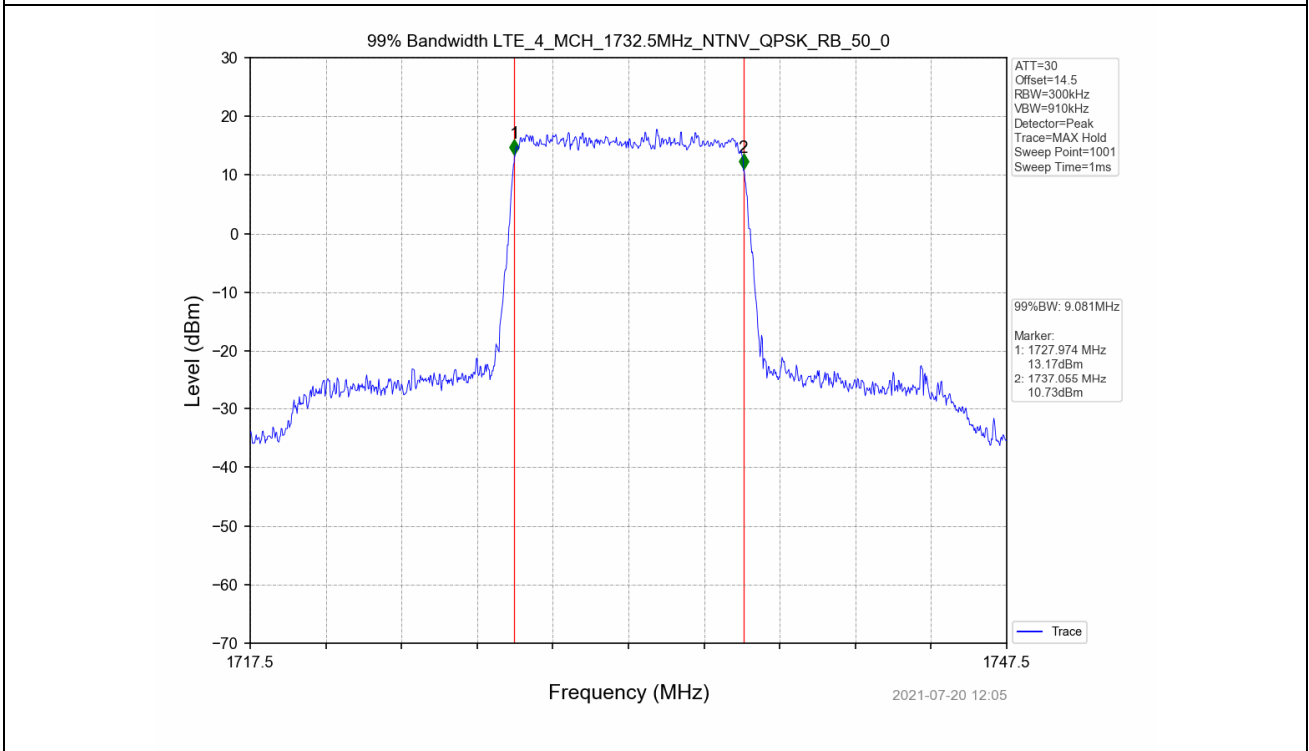

4.2 Test Graph

Test Band: 4 _ 10MHz Bandwidth							
Test Mode	RB Allocation		99% Occupied Bandwidth (MHz)			Limit	Verdict
	Size	Offset	LCH	MCH	HCH		
QPSK	50	0	9.066	9.081	9.059	N/A	PASS
16QAM	50	0	9.048	9.063	9.051	N/A	PASS

4.2 Test Graph

Test Band: 4 10MHz Bandwidth							
Test Mode	RB Allocation		26dB Bandwidth (MHz)			Limit	Verdict
	Size	Offset	LCH	MCH	HCH		
QPSK	50	0	9.880	9.930	10.087	N/A	PASS
16QAM	50	0	9.863	9.904	9.938	N/A	PASS