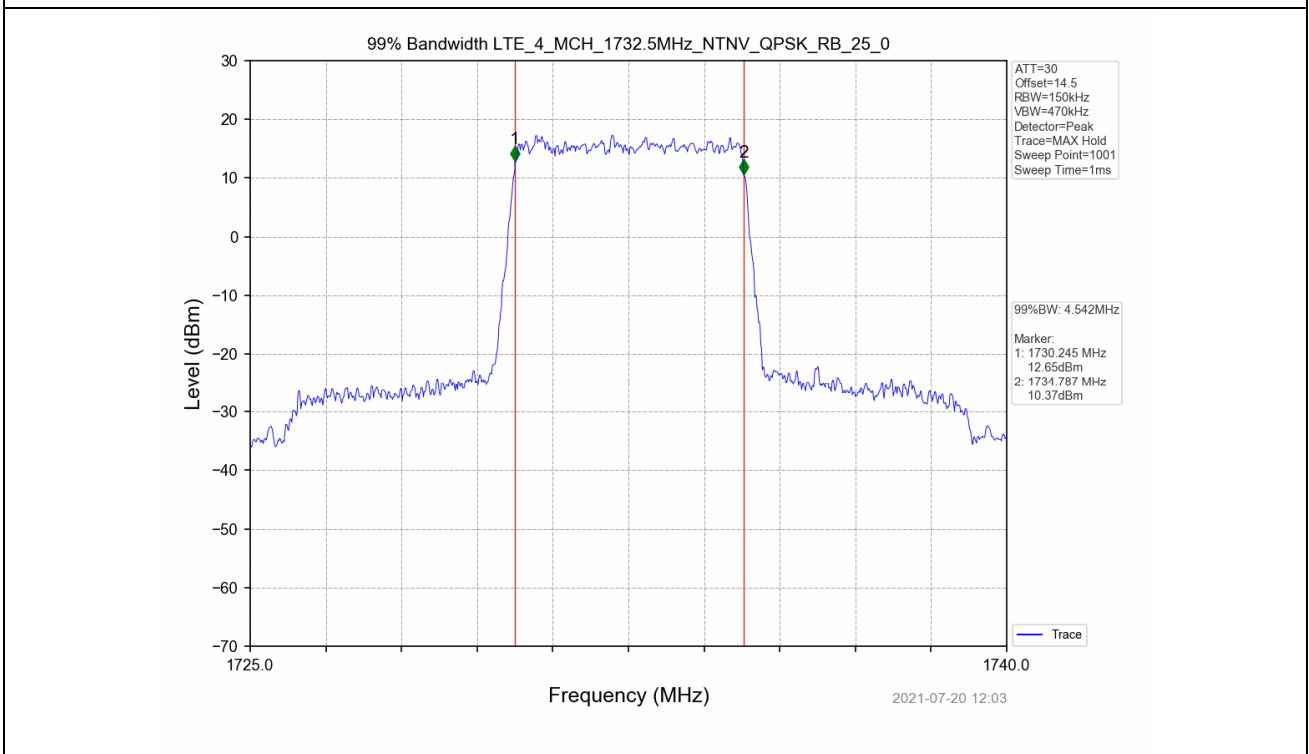

Test Band: 4_5MHz Bandwidth							
Test Mode	RB Allocation		99% Occupied Bandwidth (MHz)			Limit	Verdict
	Size	Offset	LCH	MCH	HCH		
QPSK	25	0	4.534	4.542	4.549	N/A	PASS
16QAM	25	0	4.544	4.550	4.524	N/A	PASS

4.2 Test Graph

Test Band: 4 5MHz Bandwidth							
Test Mode	RB Allocation		26dB Bandwidth (MHz)			Limit	Verdict
	Size	Offset	LCH	MCH	HCH		
QPSK	25	0	5.026	5.005	5.057	N/A	PASS
16QAM	25	0	5.029	5.033	5.012	N/A	PASS