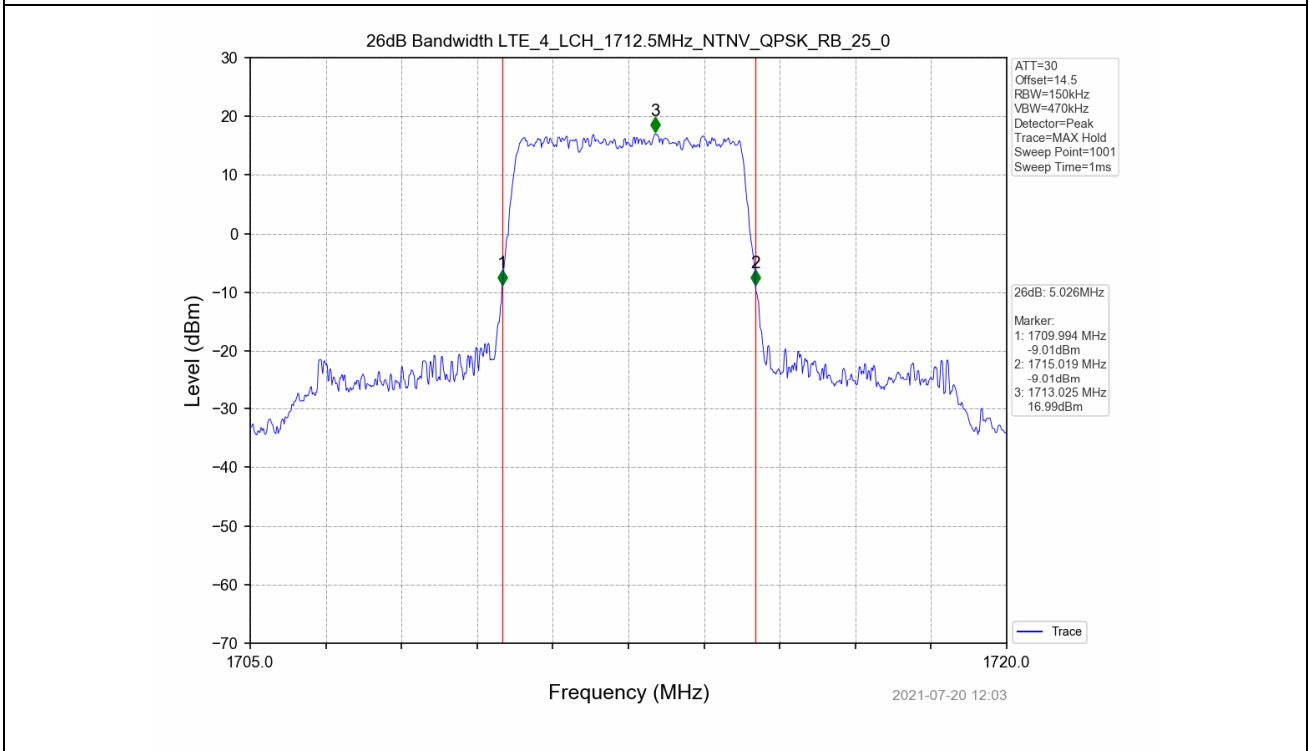

4.2 Test Graph

Test Band: 4 5MHz Bandwidth							
Test Mode	RB Allocation		26dB Bandwidth (MHz)			Limit	Verdict
	Size	Offset	LCH	MCH	HCH		
QPSK	25	0	5.026	5.005	5.057	N/A	PASS
16QAM	25	0	5.029	5.033	5.012	N/A	PASS

4.2 Test Graph

Test Band: 4 _ 10MHz Bandwidth							
Test Mode	RB Allocation		99% Occupied Bandwidth (MHz)			Limit	Verdict
	Size	Offset	LCH	MCH	HCH		
QPSK	50	0	9.066	9.081	9.059	N/A	PASS
16QAM	50	0	9.048	9.063	9.051	N/A	PASS