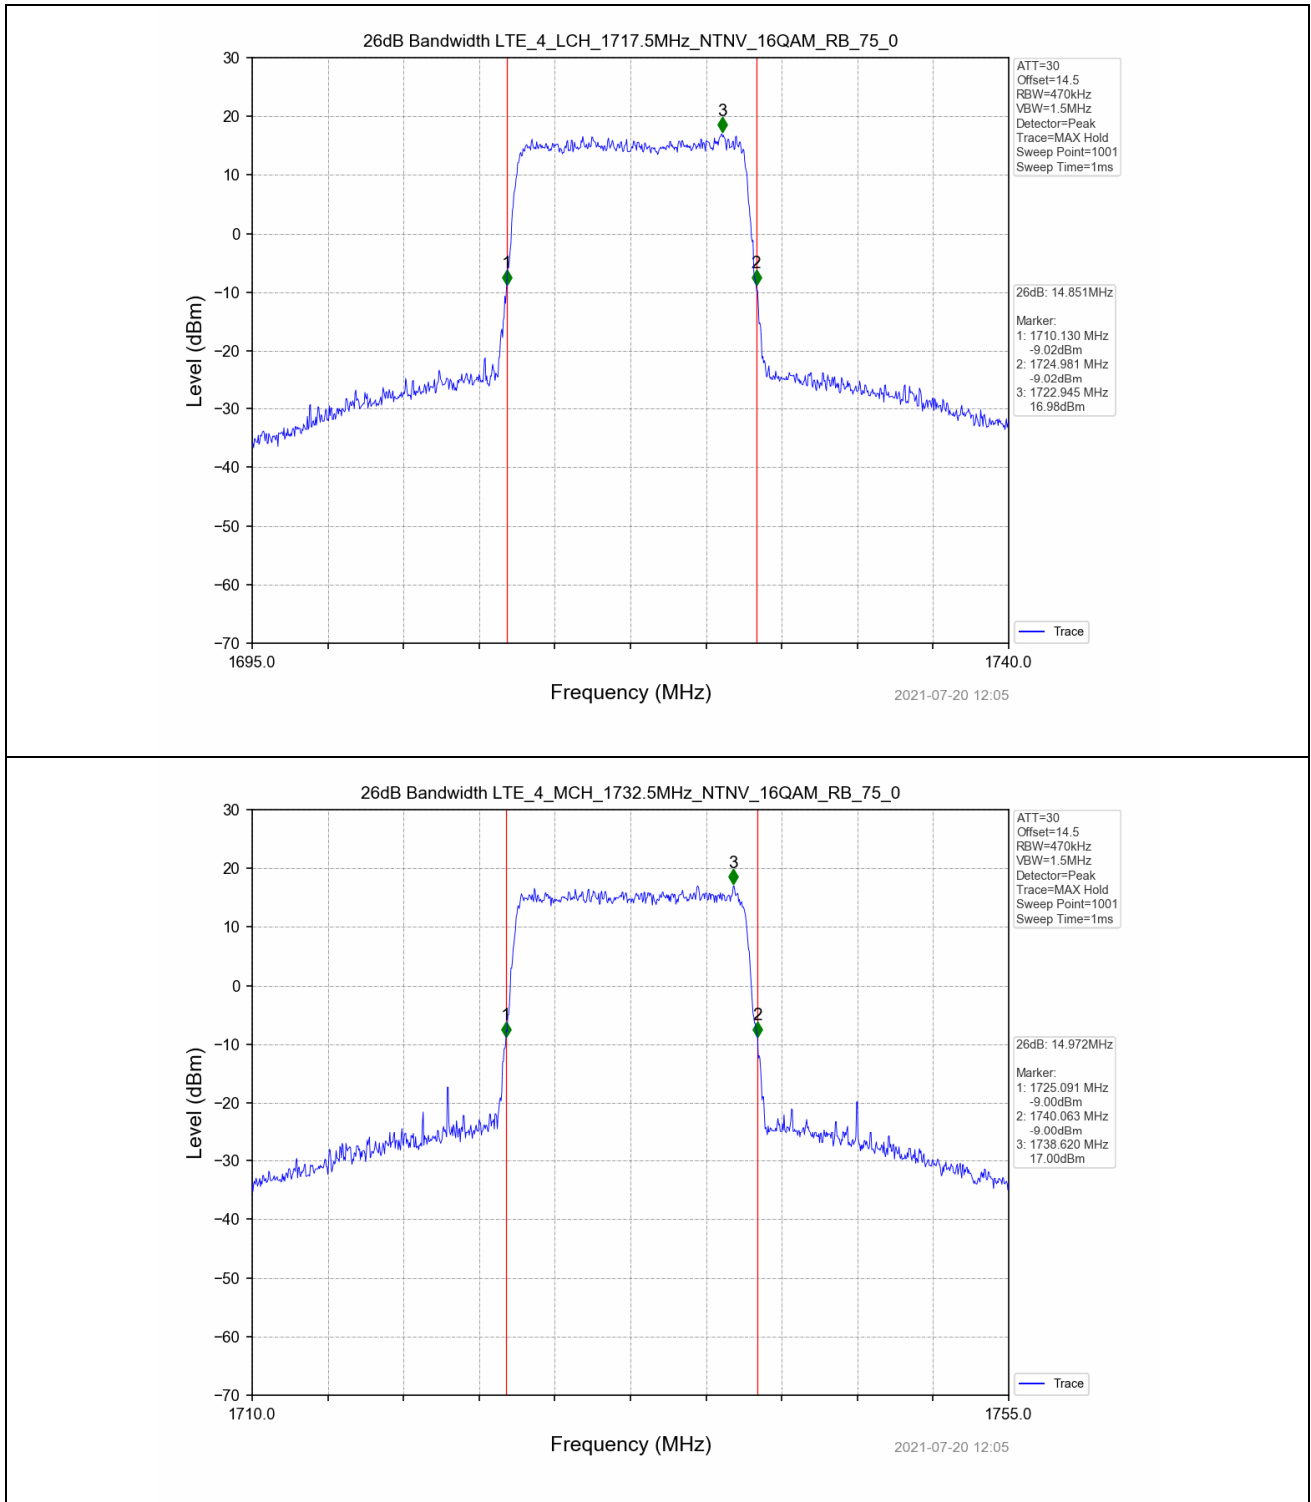

4.2 Test Graph

Test Band: 4 15MHz Bandwidth							
Test Mode	RB Allocation		26dB Bandwidth (MHz)			Limit	Verdict
	Size	Offset	LCH	MCH	HCH		
QPSK	75	0	14.865	14.942	14.944	N/A	PASS
16QAM	75	0	14.851	14.972	14.935	N/A	PASS

4.2 Test Graph

Test Band: 4 _ 20MHz Bandwidth							
Test Mode	RB Allocation		99% Occupied Bandwidth (MHz)			Limit	Verdict
	Size	Offset	LCH	MCH	HCH		
QPSK	100	0	18.116	18.089	18.146	N/A	PASS
16QAM	100	0	18.092	18.113	18.190	N/A	PASS