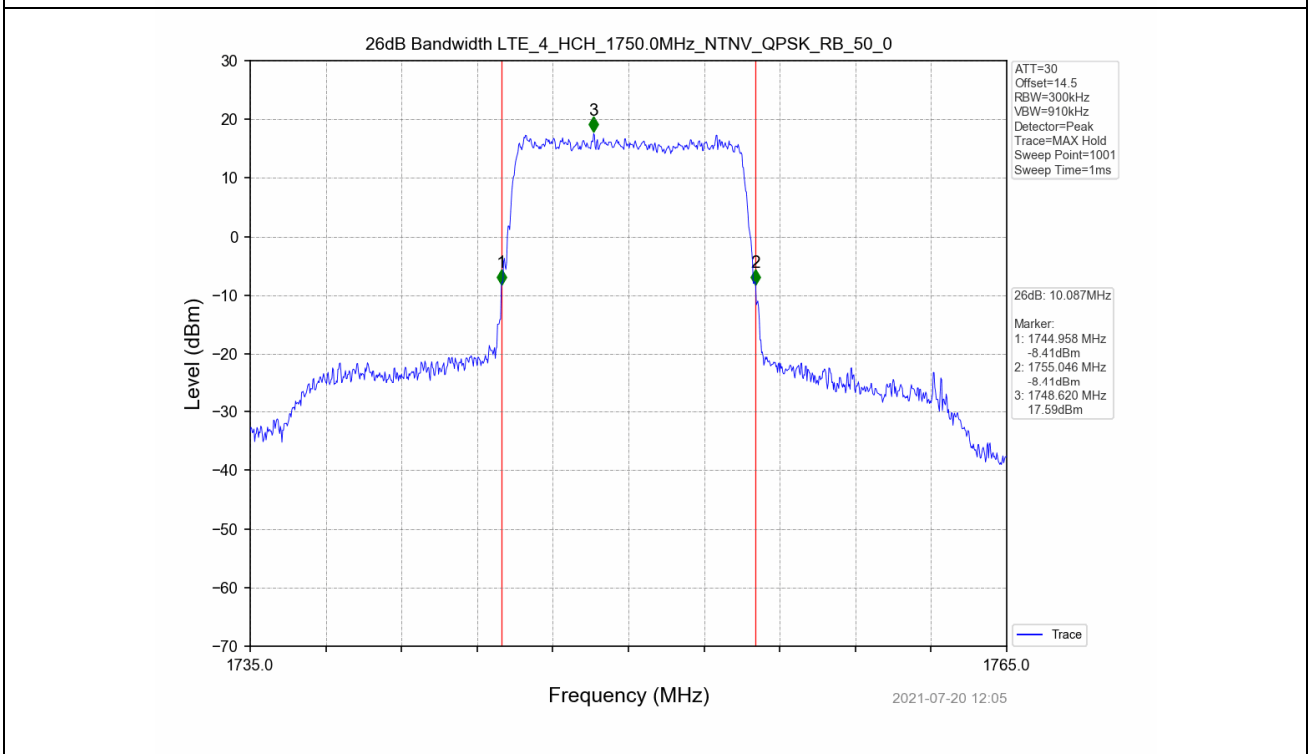

4.2 Test Graph

Test Band: 4 10MHz Bandwidth							
Test Mode	RB Allocation		26dB Bandwidth (MHz)			Limit	Verdict
	Size	Offset	LCH	MCH	HCH		
QPSK	50	0	9.880	9.930	10.087	N/A	PASS
16QAM	50	0	9.863	9.904	9.938	N/A	PASS

4.2 Test Graph

Test Band: 4 _ 15MHz Bandwidth							
Test Mode	RB Allocation		99% Occupied Bandwidth (MHz)			Limit	Verdict
	Size	Offset	LCH	MCH	HCH		
QPSK	75	0	13.586	13.579	13.598	N/A	PASS
16QAM	75	0	13.568	13.620	13.566	N/A	PASS