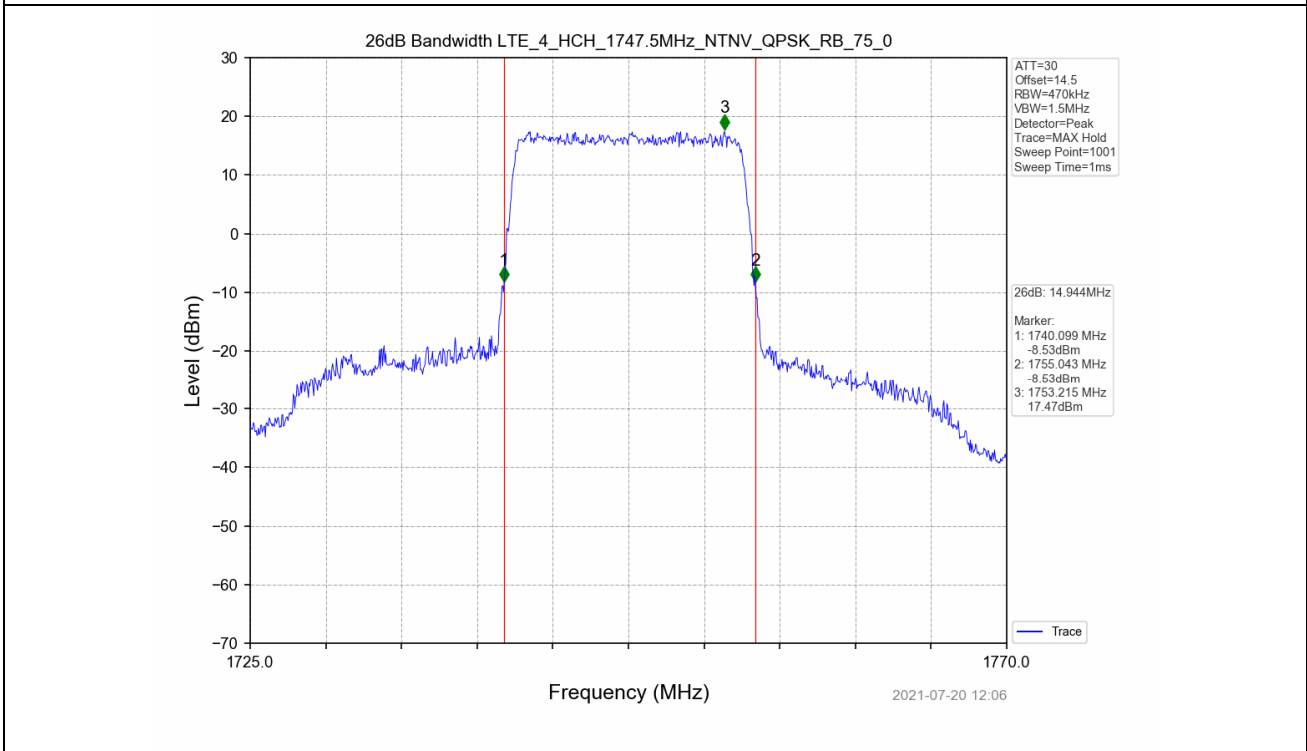

4.2 Test Graph

Test Band: 4 15MHz Bandwidth							
Test Mode	RB Allocation		26dB Bandwidth (MHz)			Limit	Verdict
	Size	Offset	LCH	MCH	HCH		
QPSK	75	0	14.865	14.942	14.944	N/A	PASS
16QAM	75	0	14.851	14.972	14.935	N/A	PASS

4.2 Test Graph

Test Band: 4 _ 20MHz Bandwidth							
Test Mode	RB Allocation		99% Occupied Bandwidth (MHz)			Limit	Verdict
	Size	Offset	LCH	MCH	HCH		
QPSK	100	0	18.116	18.089	18.146	N/A	PASS
16QAM	100	0	18.092	18.113	18.190	N/A	PASS