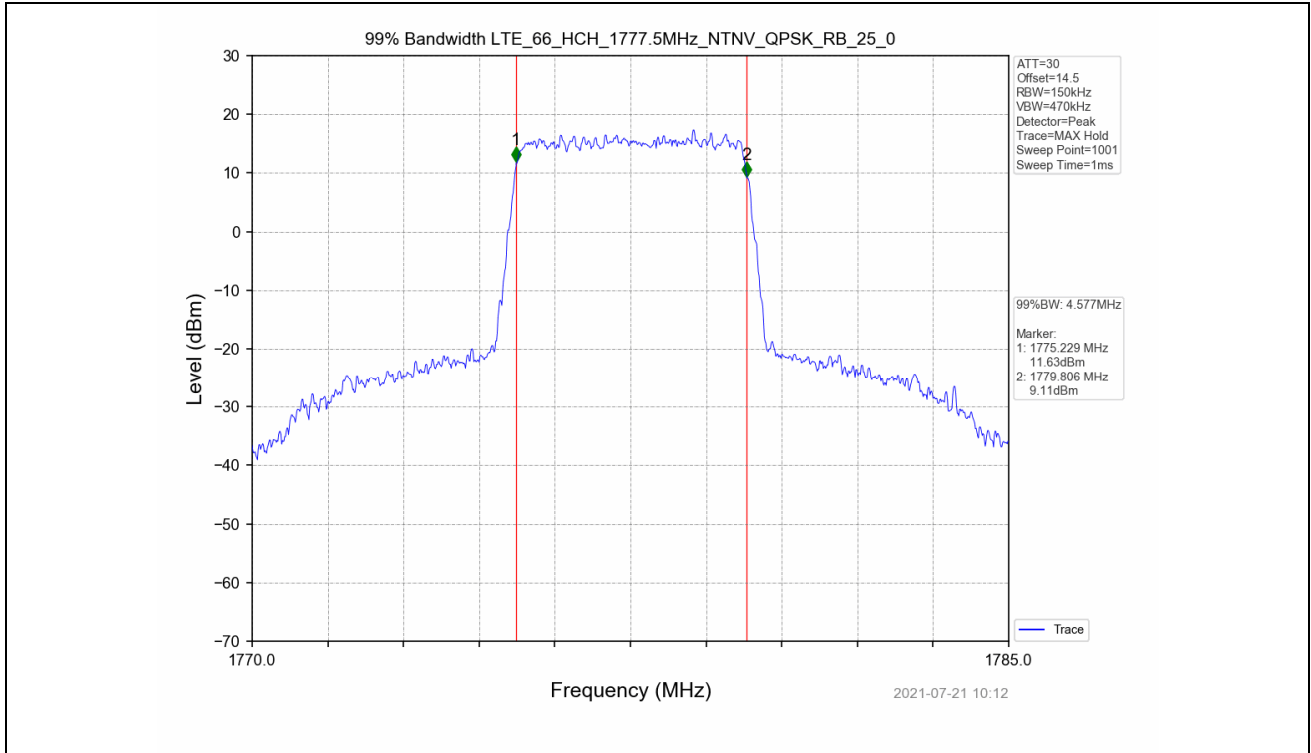

Test Band: 66_5MHz Bandwidth							
Test Mode	RB Allocation		99% Occupied Bandwidth (MHz)			Limit	Verdict
	Size	Offset	LCH	MCH	HCH		
QPSK	25	0	4.550	4.550	4.577	N/A	PASS
16QAM	25	0	4.569	4.573	4.540	N/A	PASS

4.2 Test Graph

Test Band: 66 5MHz Bandwidth							
Test Mode	RB Allocation		26dB Bandwidth (MHz)			Limit	Verdict
	Size	Offset	LCH	MCH	HCH		
QPSK	25	0	5.100	5.091	5.081	N/A	PASS
16QAM	25	0	5.063	5.088	5.071	N/A	PASS