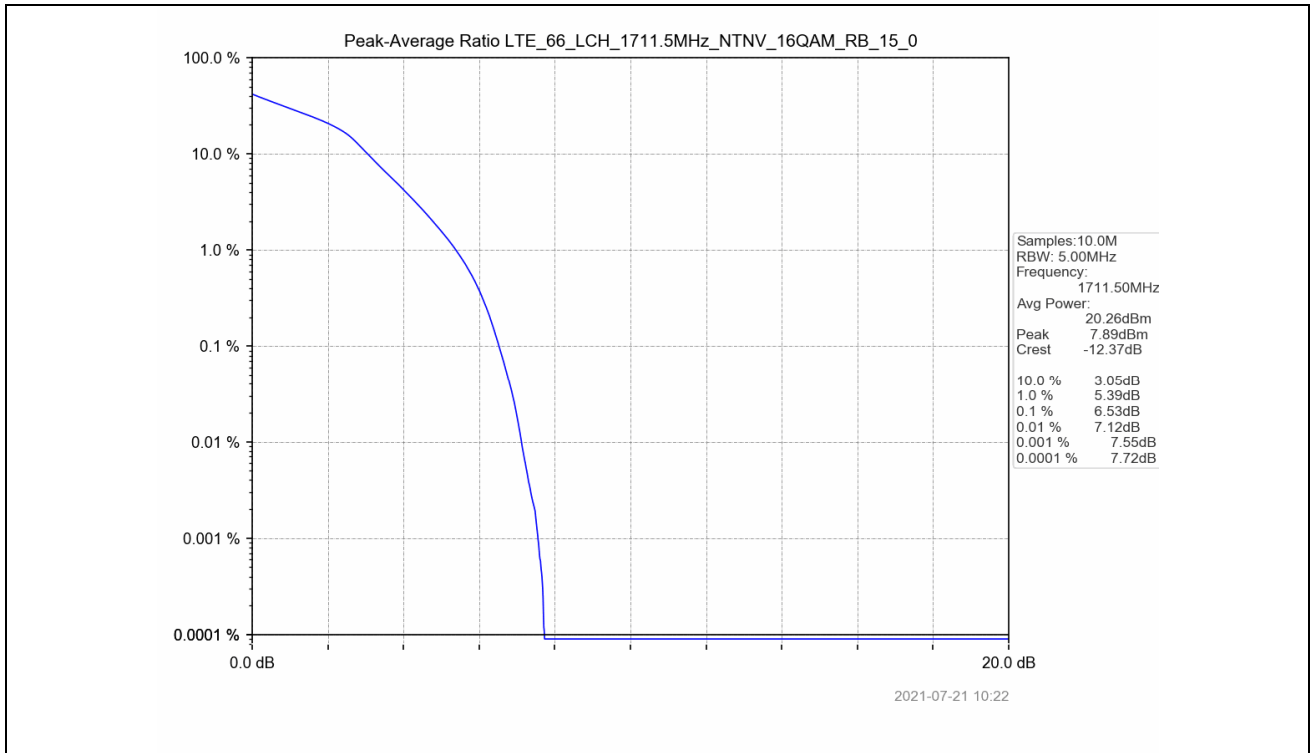

5.2 Test Graph