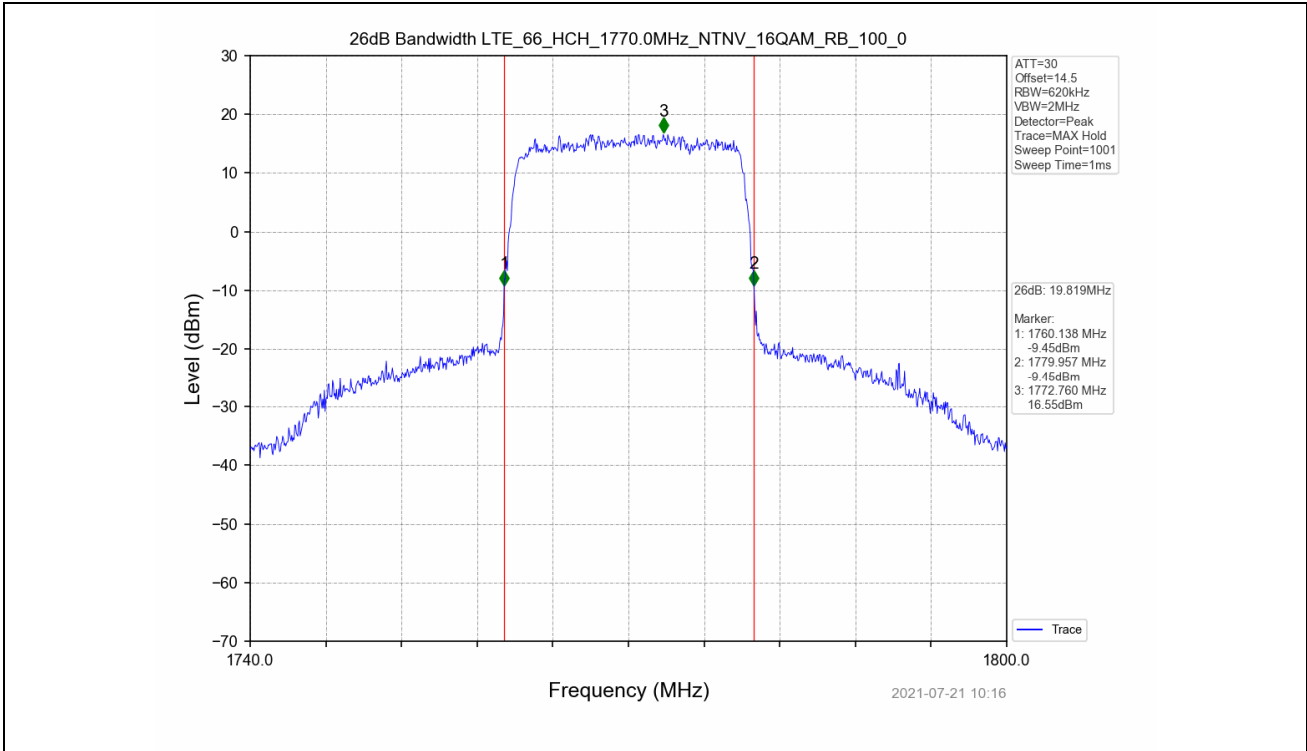

4.2 Test Graph

Test Band: 66 20MHz Bandwidth							
Test Mode	RB Allocation		26dB Bandwidth (MHz)			Limit	Verdict
	Size	Offset	LCH	MCH	HCH		
QPSK	100	0	19.648	19.858	19.689	N/A	PASS
16QAM	100	0	19.704	19.679	19.819	N/A	PASS

4.2 Test Graph

5. Peak-Average Ratio

5.1 Test Result

Test Band: 66 _ 1.4MHz Bandwidth							
Test Mode	RB Allocation		Test result (dB)			Limit (dB)	Verdict
	Size	Offset	LCH	MCH	HCH		
QPSK	6	0	5.57	5.50	5.40	13	PASS
16QAM	6	0	6.48	6.40	6.26	13	PASS