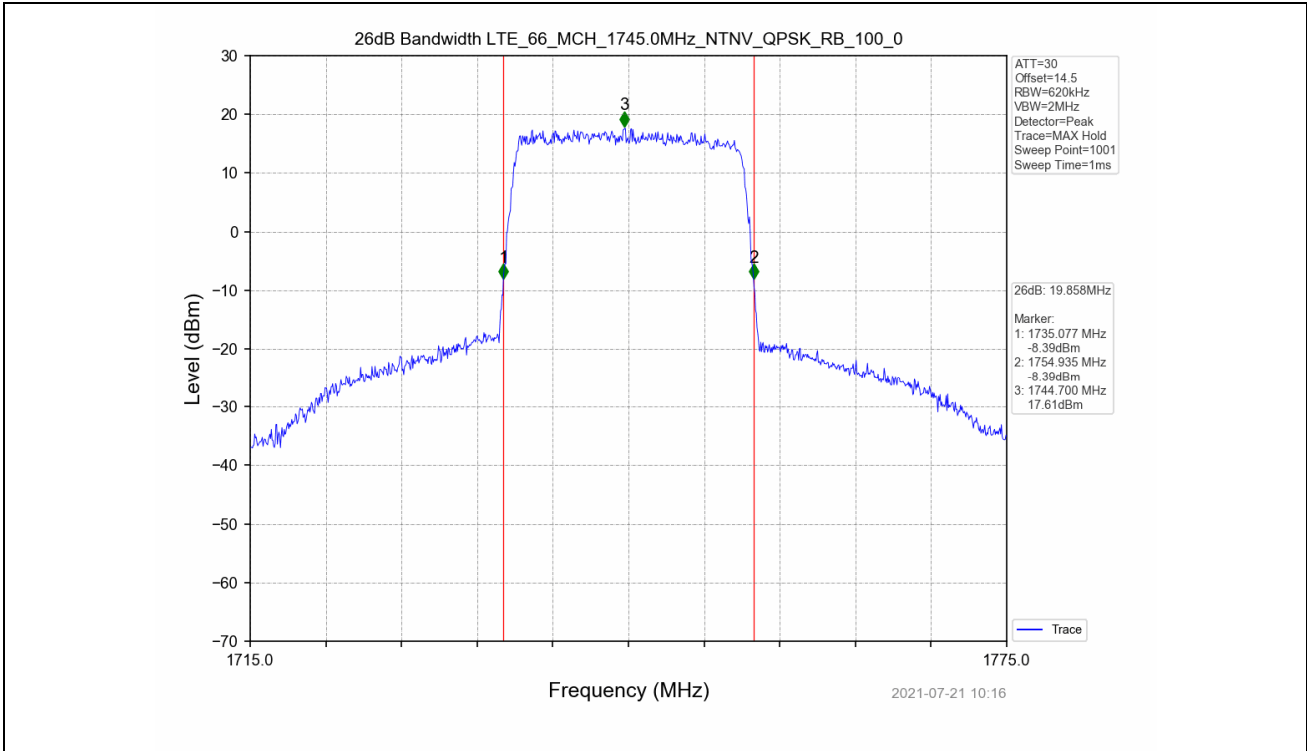

4.2 Test Graph

Test Band: 66 20MHz Bandwidth							
Test Mode	RB Allocation		26dB Bandwidth (MHz)			Limit	Verdict
	Size	Offset	LCH	MCH	HCH		
QPSK	100	0	19.648	19.858	19.689	N/A	PASS
16QAM	100	0	19.704	19.679	19.819	N/A	PASS

4.2 Test Graph

5. Peak-Average Ratio

5.1 Test Result

Test Band: 66 _ 1.4MHz Bandwidth							
Test Mode	RB Allocation		Test result (dB)			Limit (dB)	Verdict
	Size	Offset	LCH	MCH	HCH		
QPSK	6	0	5.57	5.50	5.40	13	PASS
16QAM	6	0	6.48	6.40	6.26	13	PASS