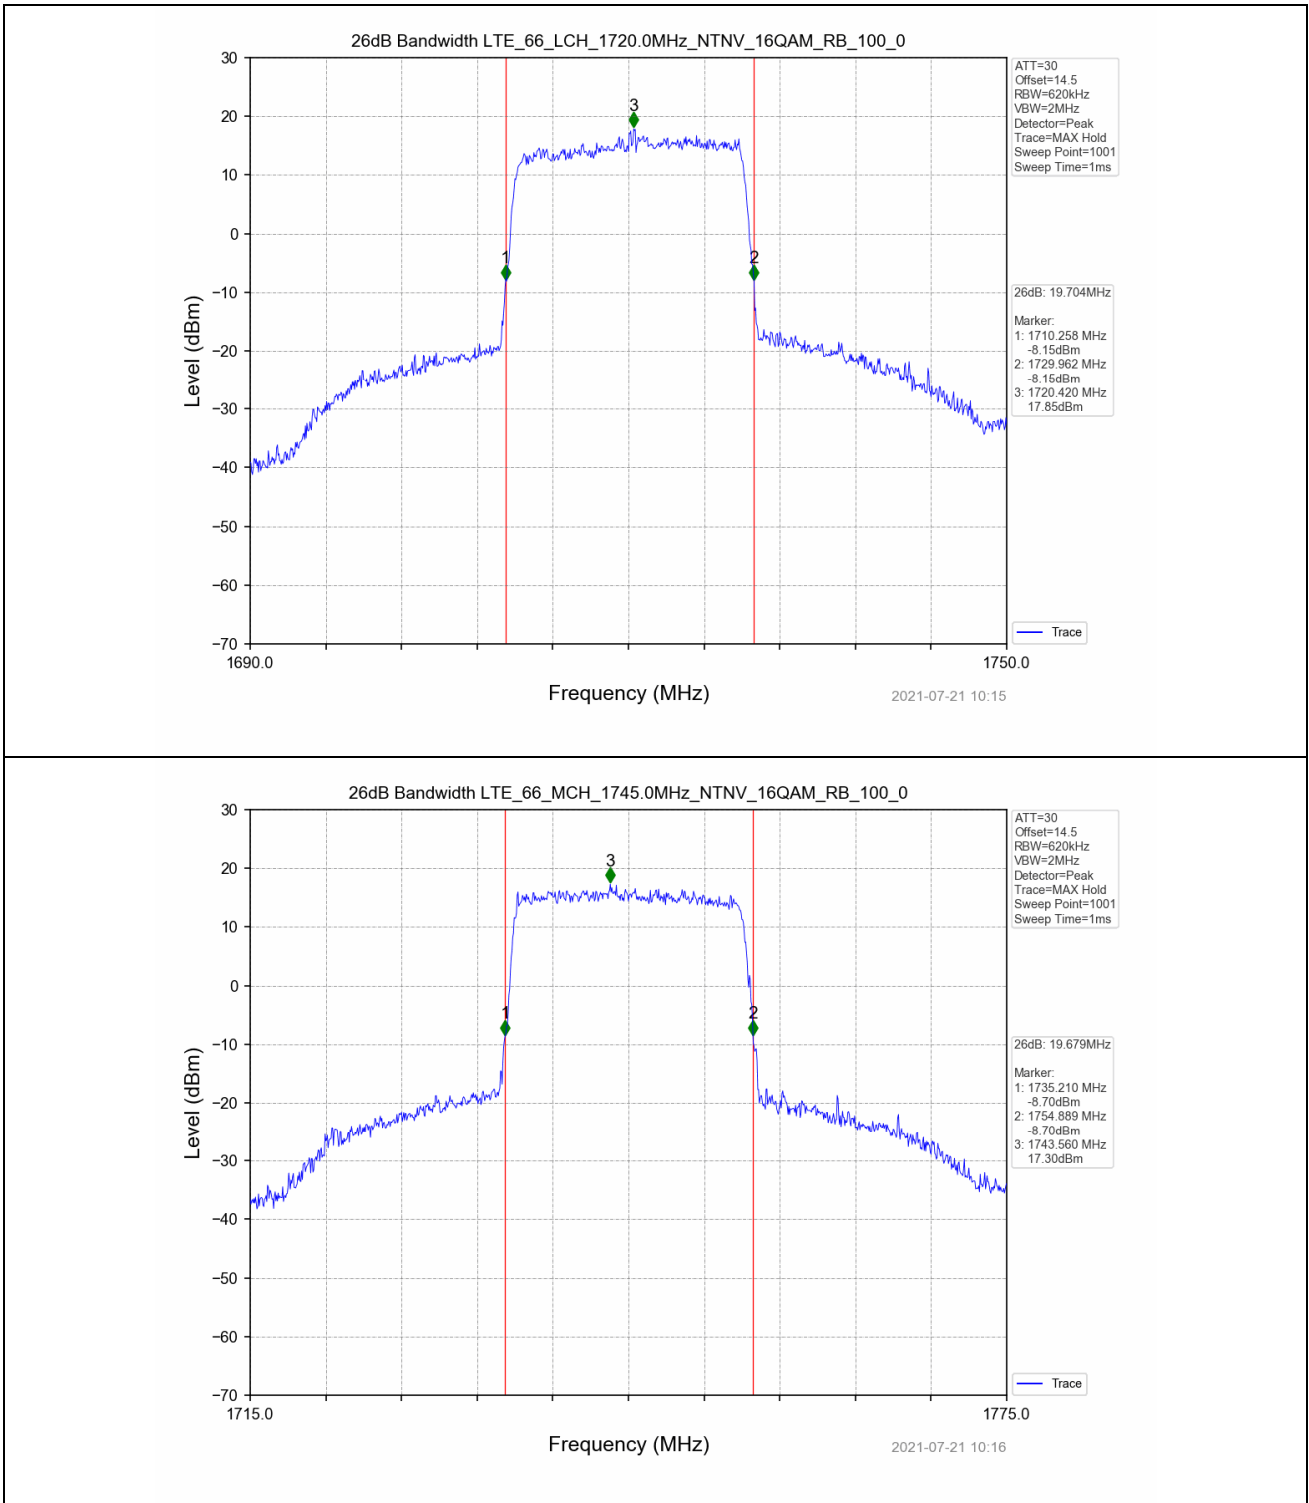

4.2 Test Graph

Test Band: 66 20MHz Bandwidth							
Test Mode	RB Allocation		26dB Bandwidth (MHz)			Limit	Verdict
	Size	Offset	LCH	MCH	HCH		
QPSK	100	0	19.648	19.858	19.689	N/A	PASS
16QAM	100	0	19.704	19.679	19.819	N/A	PASS

4.2 Test Graph

5. Peak-Average Ratio

5.1 Test Result

Test Band: 66 _ 1.4MHz Bandwidth							
Test Mode	RB Allocation		Test result (dB)			Limit (dB)	Verdict
	Size	Offset	LCH	MCH	HCH		
QPSK	6	0	5.57	5.50	5.40	13	PASS
16QAM	6	0	6.48	6.40	6.26	13	PASS