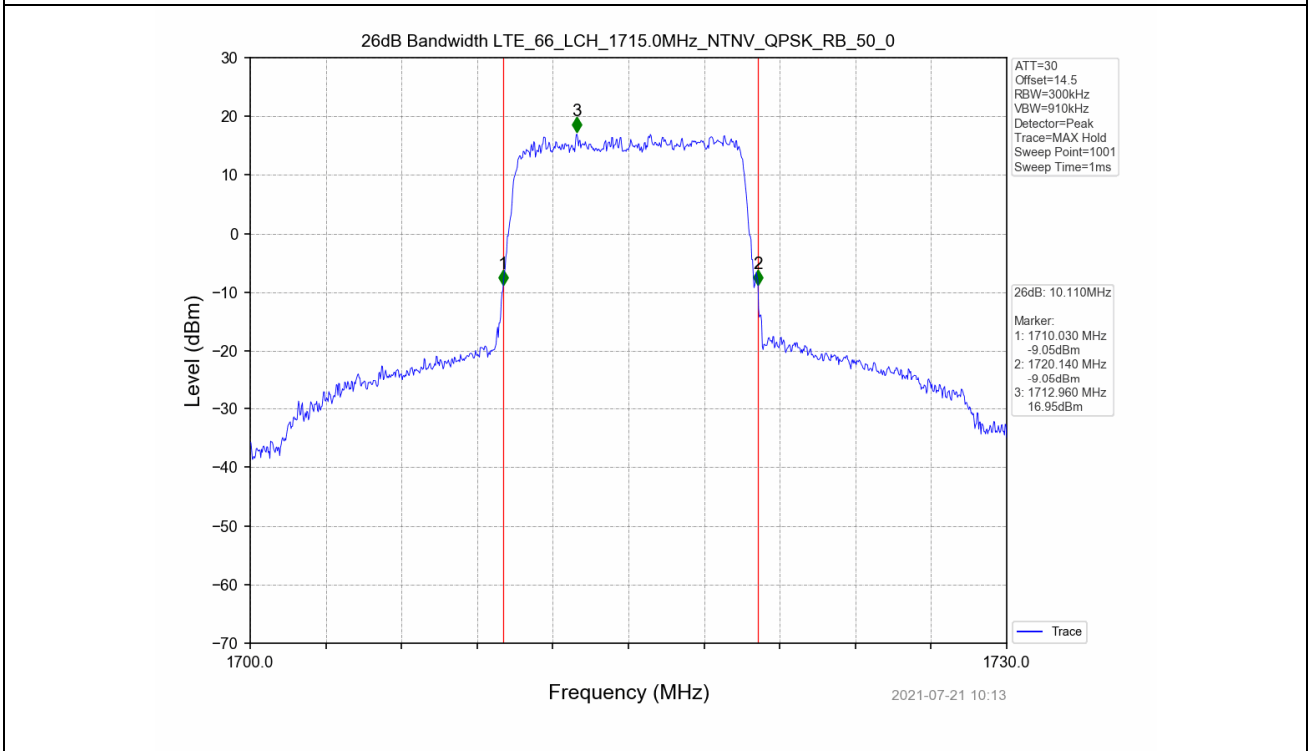

4.2 Test Graph

Test Band: 66 10MHz Bandwidth							
Test Mode	RB Allocation		26dB Bandwidth (MHz)			Limit	Verdict
	Size	Offset	LCH	MCH	HCH		
QPSK	50	0	10.110	9.990	10.013	N/A	PASS
16QAM	50	0	10.038	9.996	9.987	N/A	PASS

4.2 Test Graph

Test Band: 66_ 15MHz Bandwidth							
Test Mode	RB Allocation		99% Occupied Bandwidth (MHz)			Limit	Verdict
	Size	Offset	LCH	MCH	HCH		
QPSK	75	0	13.548	13.571	13.539	N/A	PASS
16QAM	75	0	13.571	13.579	13.556	N/A	PASS