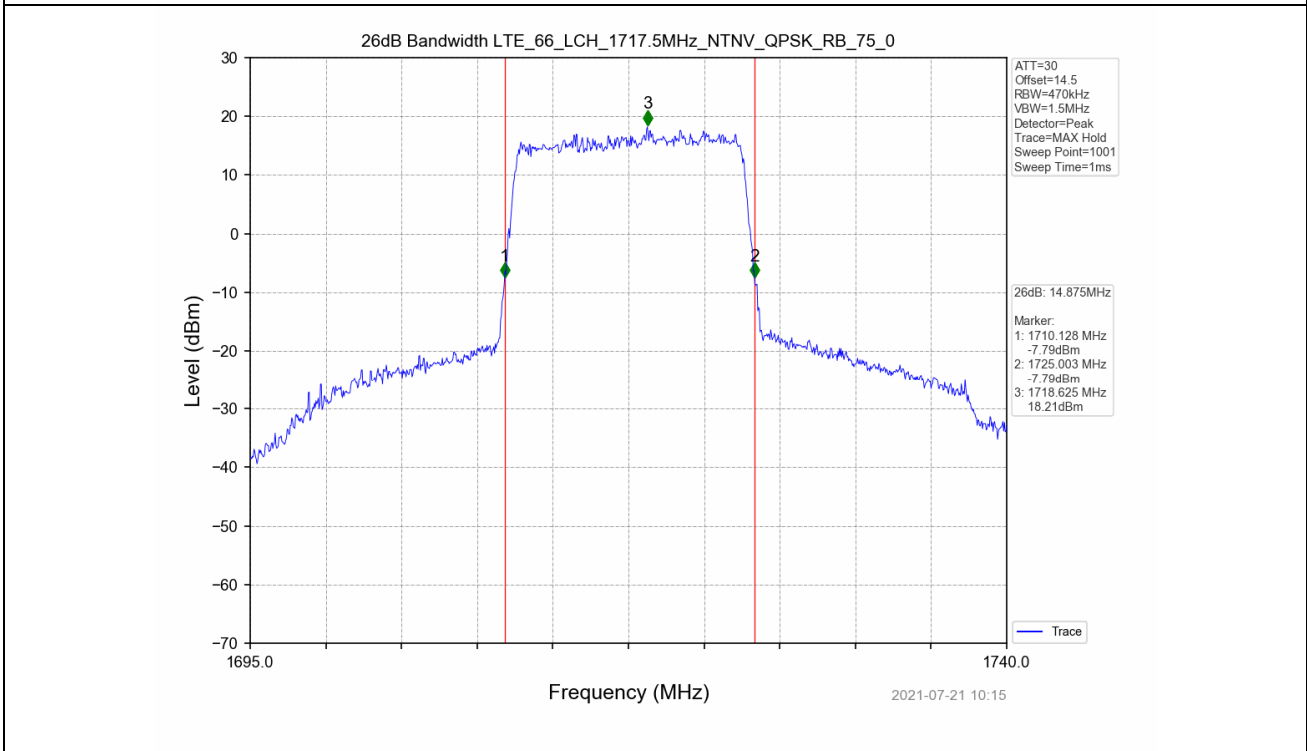

4.2 Test Graph

Test Band: 66 15MHz Bandwidth							
Test Mode	RB Allocation		26dB Bandwidth (MHz)			Limit	Verdict
	Size	Offset	LCH	MCH	HCH		
QPSK	75	0	14.875	14.840	14.942	N/A	PASS
16QAM	75	0	14.943	14.944	14.913	N/A	PASS

4.2 Test Graph

Test Band: 66_20MHz Bandwidth							
Test Mode	RB Allocation		99% Occupied Bandwidth (MHz)			Limit	Verdict
	Size	Offset	LCH	MCH	HCH		
QPSK	100	0	18.056	18.079	18.042	N/A	PASS
16QAM	100	0	18.009	18.083	17.984	N/A	PASS