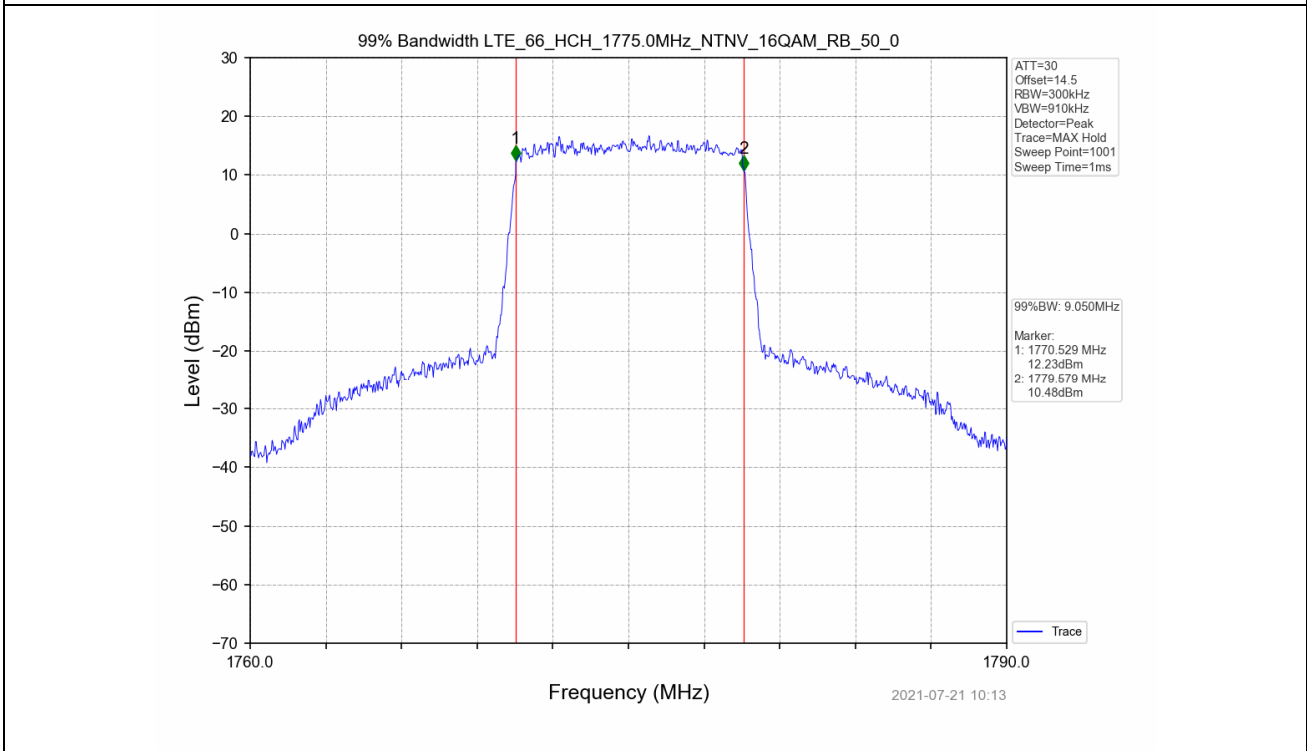

4.2 Test Graph

Test Band: 66_10MHz Bandwidth							
Test Mode	RB Allocation		99% Occupied Bandwidth (MHz)			Limit	Verdict
	Size	Offset	LCH	MCH	HCH		
QPSK	50	0	9.038	9.049	9.057	N/A	PASS
16QAM	50	0	9.033	9.020	9.050	N/A	PASS

4.2 Test Graph

Test Band: 66 10MHz Bandwidth							
Test Mode	RB Allocation		26dB Bandwidth (MHz)			Limit	Verdict
	Size	Offset	LCH	MCH	HCH		
QPSK	50	0	10.110	9.990	10.013	N/A	PASS
16QAM	50	0	10.038	9.996	9.987	N/A	PASS