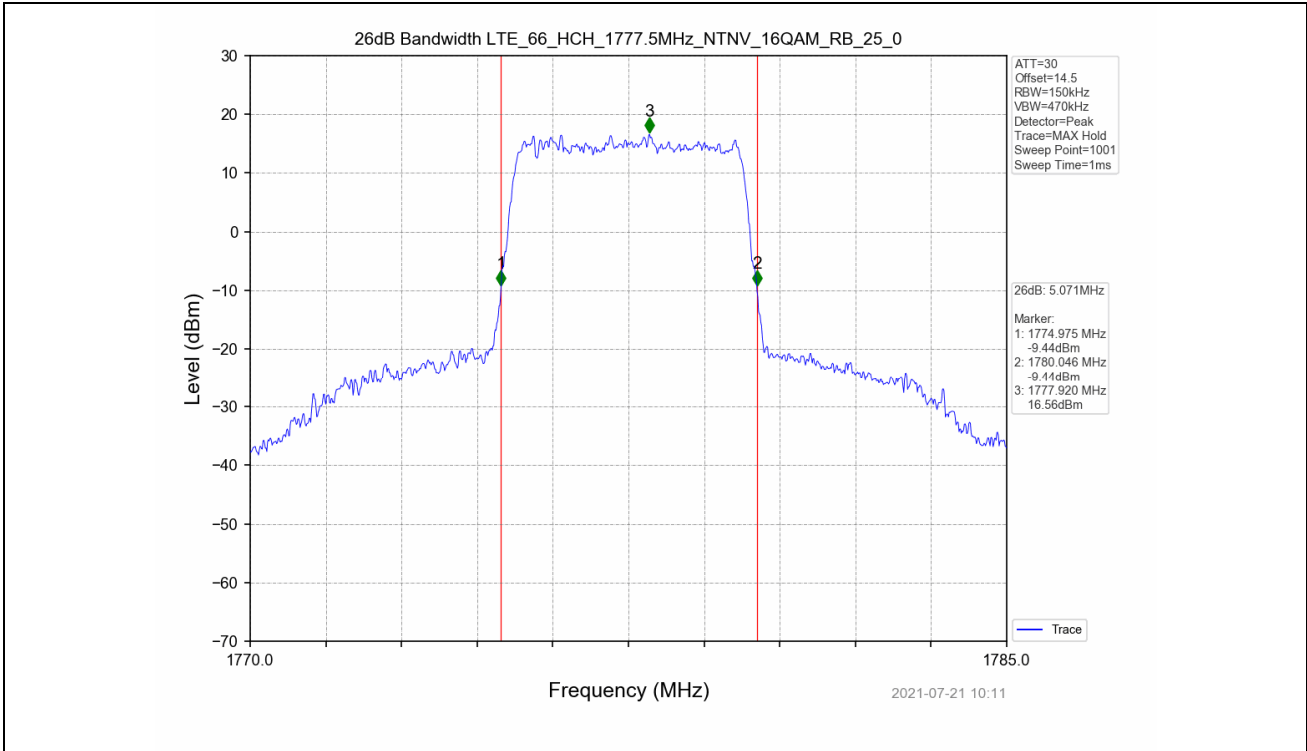

4.2 Test Graph

Test Band: 66 5MHz Bandwidth							
Test Mode	RB Allocation		26dB Bandwidth (MHz)			Limit	Verdict
	Size	Offset	LCH	MCH	HCH		
QPSK	25	0	5.100	5.091	5.081	N/A	PASS
16QAM	25	0	5.063	5.088	5.071	N/A	PASS

4.2 Test Graph

Test Band: 66_10MHz Bandwidth							
Test Mode	RB Allocation		99% Occupied Bandwidth (MHz)			Limit	Verdict
	Size	Offset	LCH	MCH	HCH		
QPSK	50	0	9.038	9.049	9.057	N/A	PASS
16QAM	50	0	9.033	9.020	9.050	N/A	PASS