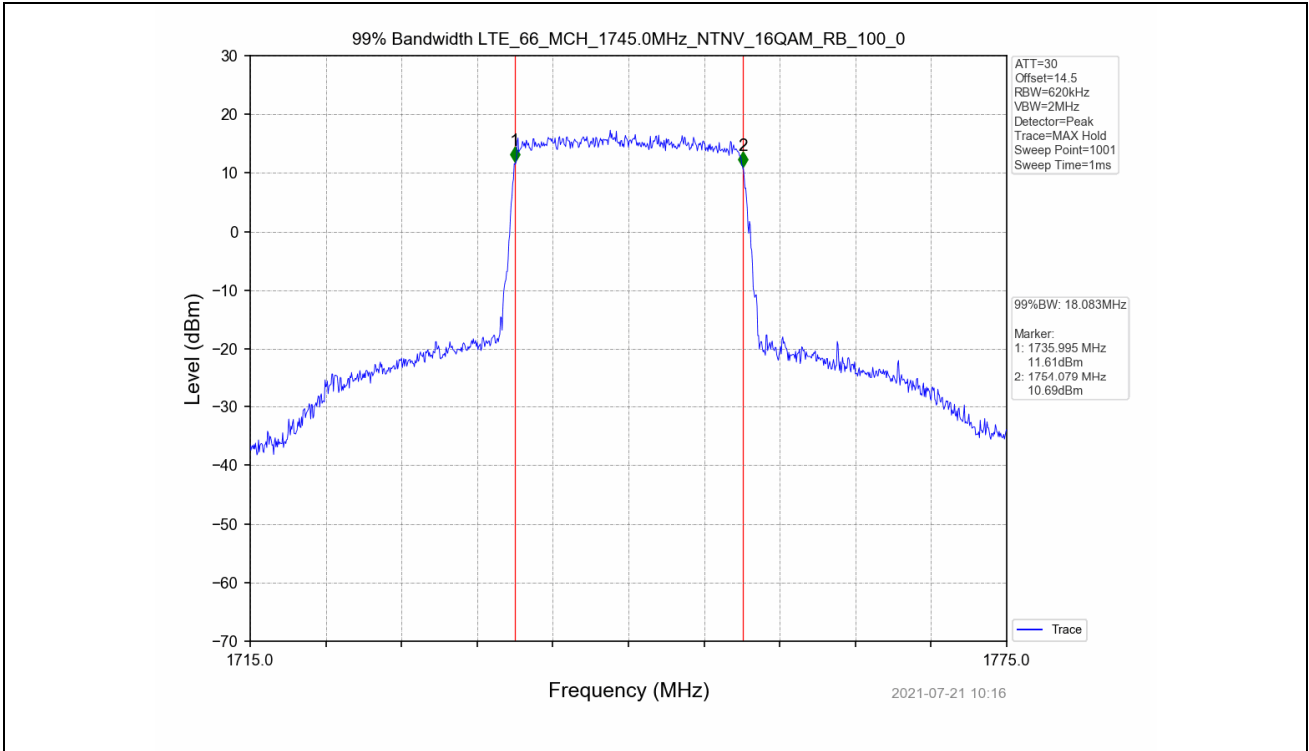

4.2 Test Graph

Test Band: 66_20MHz Bandwidth							
Test Mode	RB Allocation		99% Occupied Bandwidth (MHz)			Limit	Verdict
	Size	Offset	LCH	MCH	HCH		
QPSK	100	0	18.056	18.079	18.042	N/A	PASS
16QAM	100	0	18.009	18.083	17.984	N/A	PASS

4.2 Test Graph

Test Band: 66 20MHz Bandwidth							
Test Mode	RB Allocation		26dB Bandwidth (MHz)			Limit	Verdict
	Size	Offset	LCH	MCH	HCH		
QPSK	100	0	19.648	19.858	19.689	N/A	PASS
16QAM	100	0	19.704	19.679	19.819	N/A	PASS