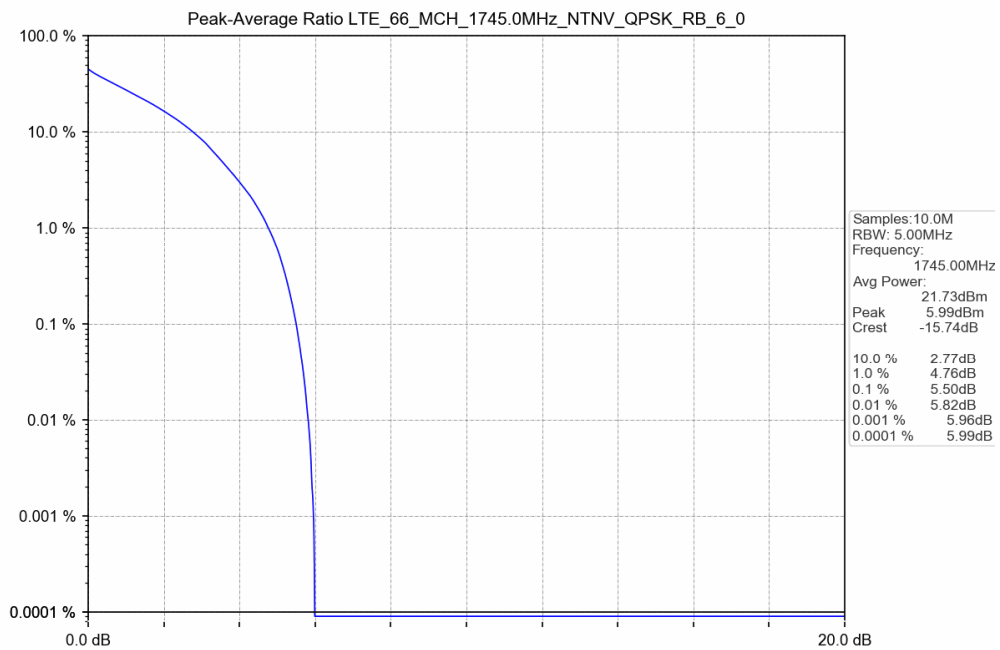

4.2 Test Graph

5. Peak-Average Ratio

5.1 Test Result

Test Band: 66 _ 1.4MHz Bandwidth							
Test Mode	RB Allocation		Test result (dB)			Limit (dB)	Verdict
	Size	Offset	LCH	MCH	HCH		
QPSK	6	0	5.57	5.50	5.40	13	PASS
16QAM	6	0	6.48	6.40	6.26	13	PASS

5.2 Test Graph

2021-07-21 10:19

2021-07-21 10:20

Test Band: 66 3MHz Bandwidth							
Test Mode	RB Allocation		Test result (dB)			Limit (dB)	Verdict
	Size	Offset	LCH	MCH	HCH		
QPSK	15	0	5.64	5.55	5.49	13	PASS
16QAM	15	0	6.53	6.44	6.36	13	PASS