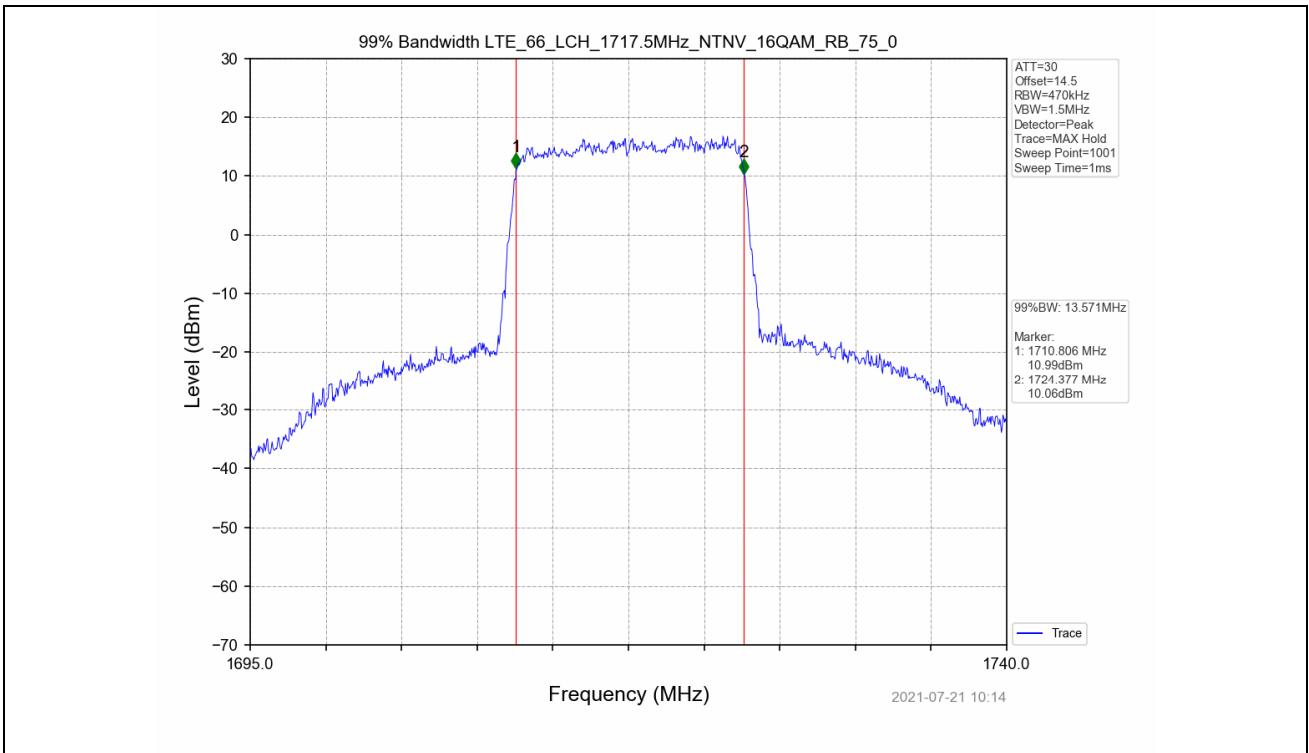

4.2 Test Graph

Test Band: 66_ 15MHz Bandwidth							
Test Mode	RB Allocation		99% Occupied Bandwidth (MHz)			Limit	Verdict
	Size	Offset	LCH	MCH	HCH		
QPSK	75	0	13.548	13.571	13.539	N/A	PASS
16QAM	75	0	13.571	13.579	13.556	N/A	PASS

4.2 Test Graph

Test Band: 66 15MHz Bandwidth							
Test Mode	RB Allocation		26dB Bandwidth (MHz)			Limit	Verdict
	Size	Offset	LCH	MCH	HCH		
QPSK	75	0	14.875	14.840	14.942	N/A	PASS
16QAM	75	0	14.943	14.944	14.913	N/A	PASS