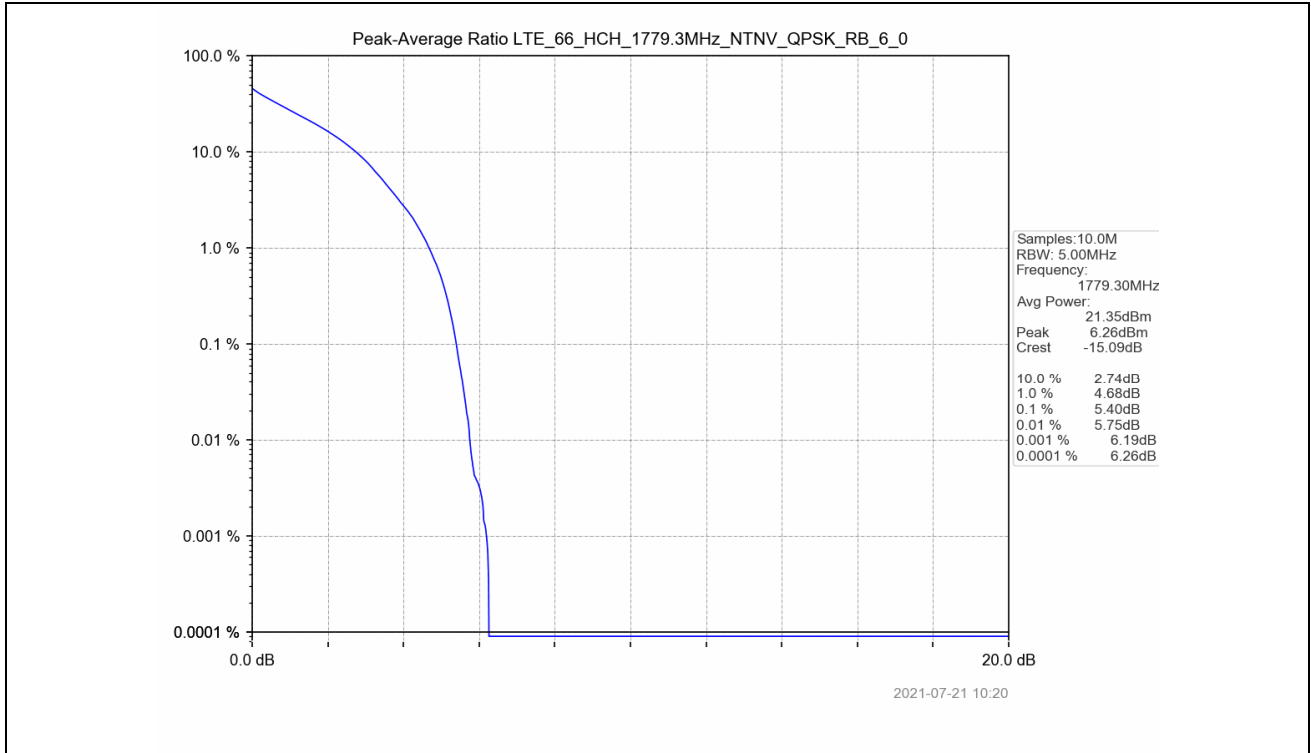

5.2 Test Graph

2021-07-21 10:19

2021-07-21 10:20

Test Band: 66 3MHz Bandwidth							
Test Mode	RB Allocation		Test result (dB)			Limit (dB)	Verdict
	Size	Offset	LCH	MCH	HCH		
QPSK	15	0	5.64	5.55	5.49	13	PASS
16QAM	15	0	6.53	6.44	6.36	13	PASS