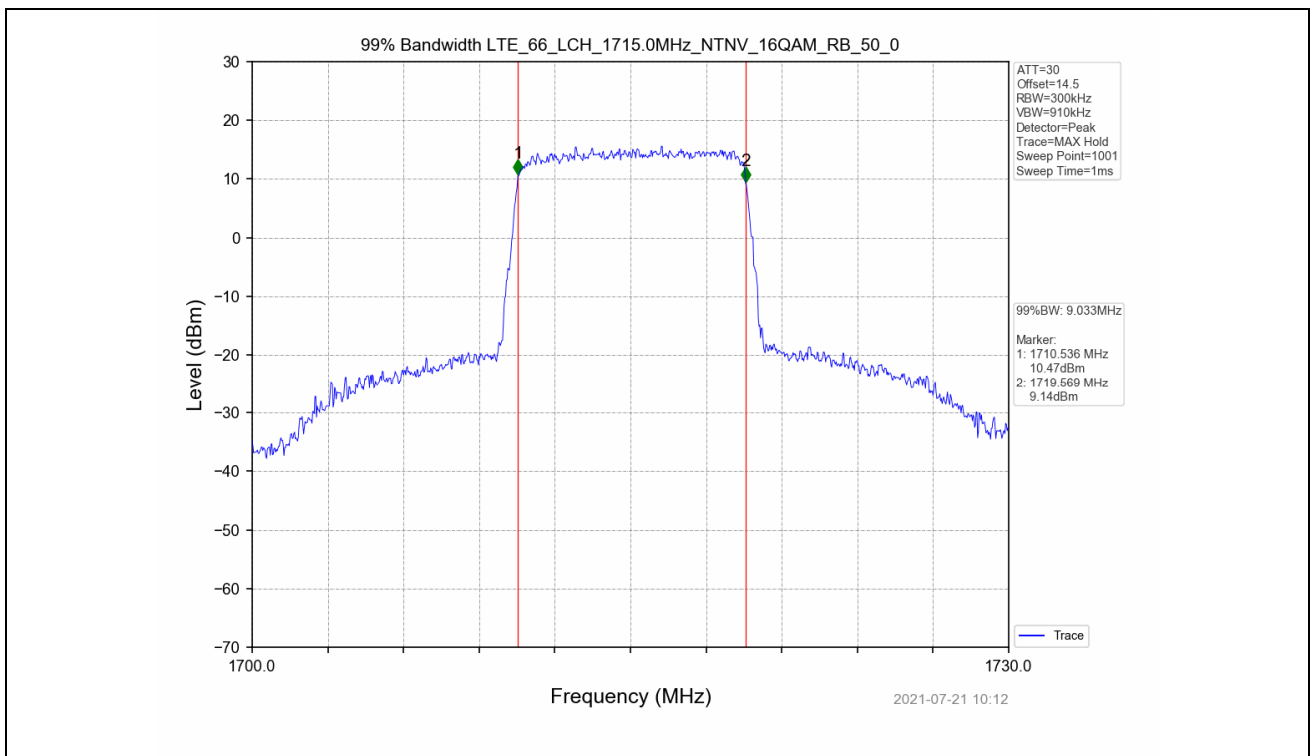

4.2 Test Graph

Test Band: 66_10MHz Bandwidth							
Test Mode	RB Allocation		99% Occupied Bandwidth (MHz)			Limit	Verdict
	Size	Offset	LCH	MCH	HCH		
QPSK	50	0	9.038	9.049	9.057	N/A	PASS
16QAM	50	0	9.033	9.020	9.050	N/A	PASS

4.2 Test Graph

Test Band: 66 10MHz Bandwidth							
Test Mode	RB Allocation		26dB Bandwidth (MHz)			Limit	Verdict
	Size	Offset	LCH	MCH	HCH		
QPSK	50	0	10.110	9.990	10.013	N/A	PASS
16QAM	50	0	10.038	9.996	9.987	N/A	PASS