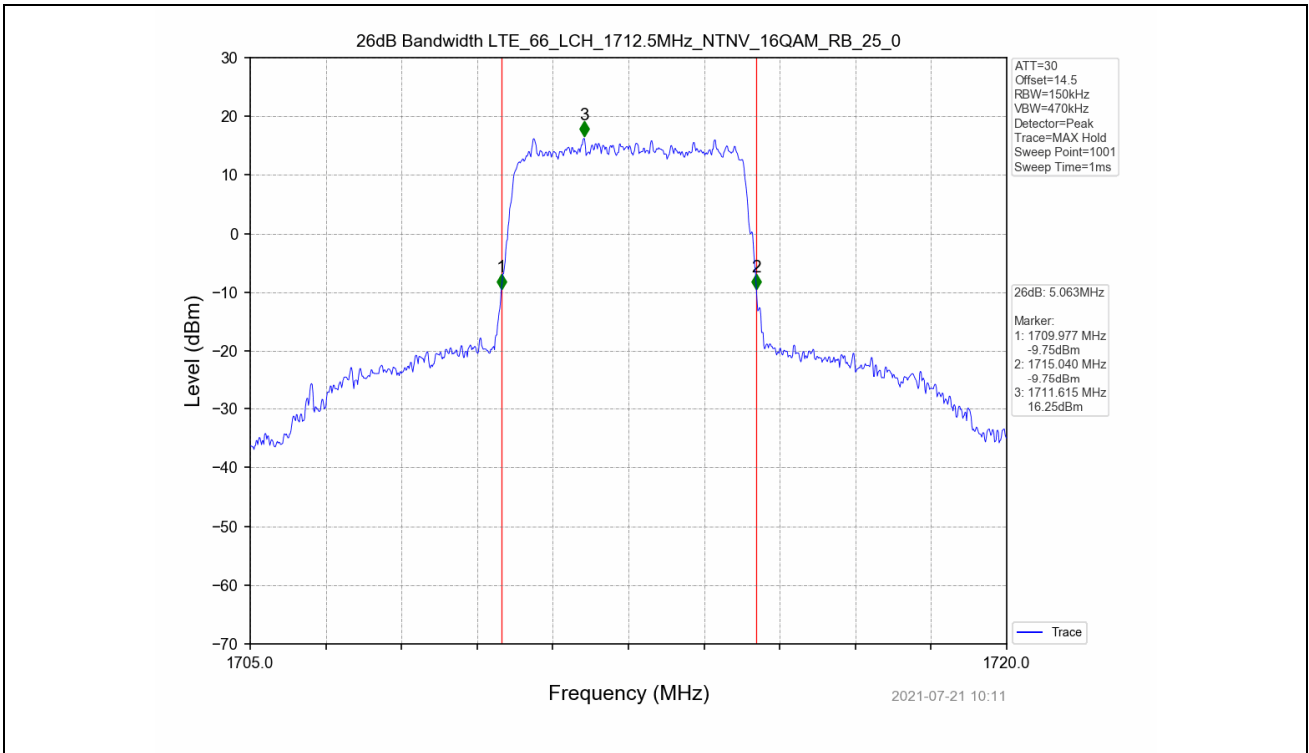

4.2 Test Graph

Test Band: 66 5MHz Bandwidth							
Test Mode	RB Allocation		26dB Bandwidth (MHz)			Limit	Verdict
	Size	Offset	LCH	MCH	HCH		
QPSK	25	0	5.100	5.091	5.081	N/A	PASS
16QAM	25	0	5.063	5.088	5.071	N/A	PASS

4.2 Test Graph

Test Band: 66_10MHz Bandwidth							
Test Mode	RB Allocation		99% Occupied Bandwidth (MHz)			Limit	Verdict
	Size	Offset	LCH	MCH	HCH		
QPSK	50	0	9.038	9.049	9.057	N/A	PASS
16QAM	50	0	9.033	9.020	9.050	N/A	PASS