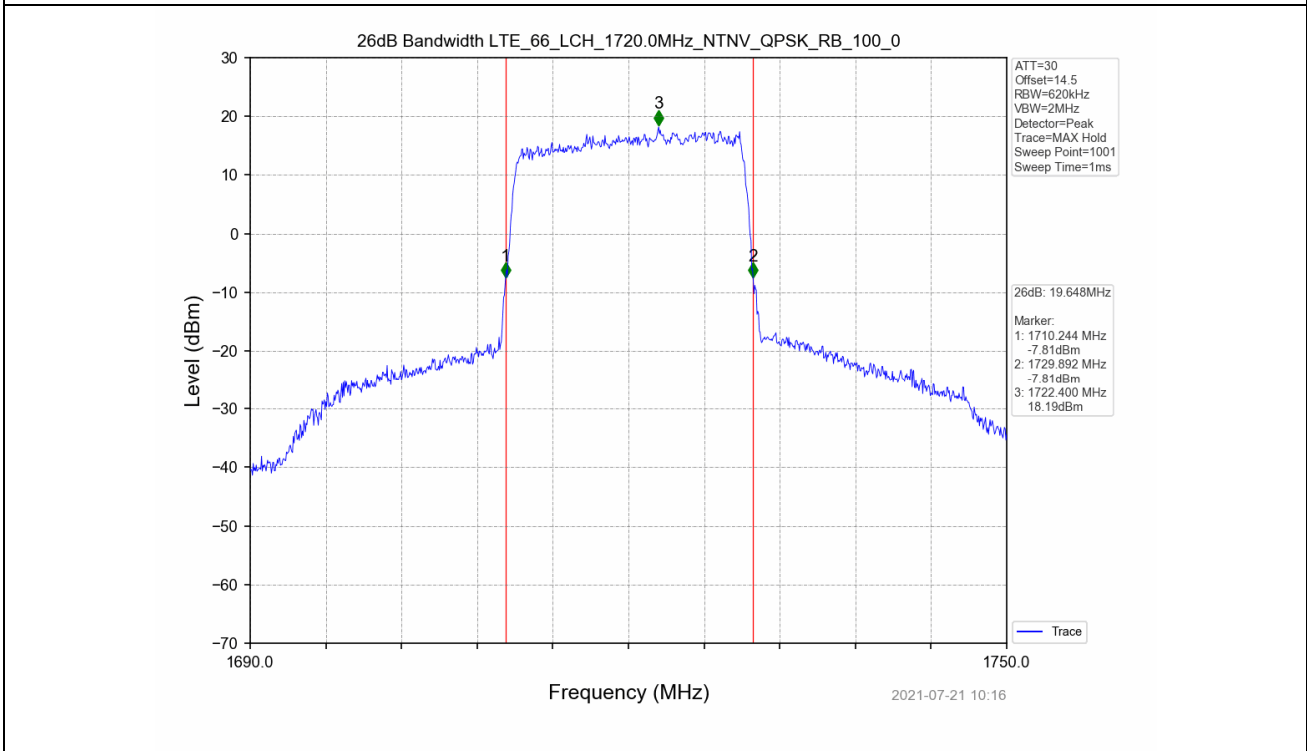

4.2 Test Graph

Test Band: 66 20MHz Bandwidth							
Test Mode	RB Allocation		26dB Bandwidth (MHz)			Limit	Verdict
	Size	Offset	LCH	MCH	HCH		
QPSK	100	0	19.648	19.858	19.689	N/A	PASS
16QAM	100	0	19.704	19.679	19.819	N/A	PASS

4.2 Test Graph

5. Peak-Average Ratio

5.1 Test Result

Test Band: 66 _ 1.4MHz Bandwidth							
Test Mode	RB Allocation		Test result (dB)			Limit (dB)	Verdict
	Size	Offset	LCH	MCH	HCH		
QPSK	6	0	5.57	5.50	5.40	13	PASS
16QAM	6	0	6.48	6.40	6.26	13	PASS