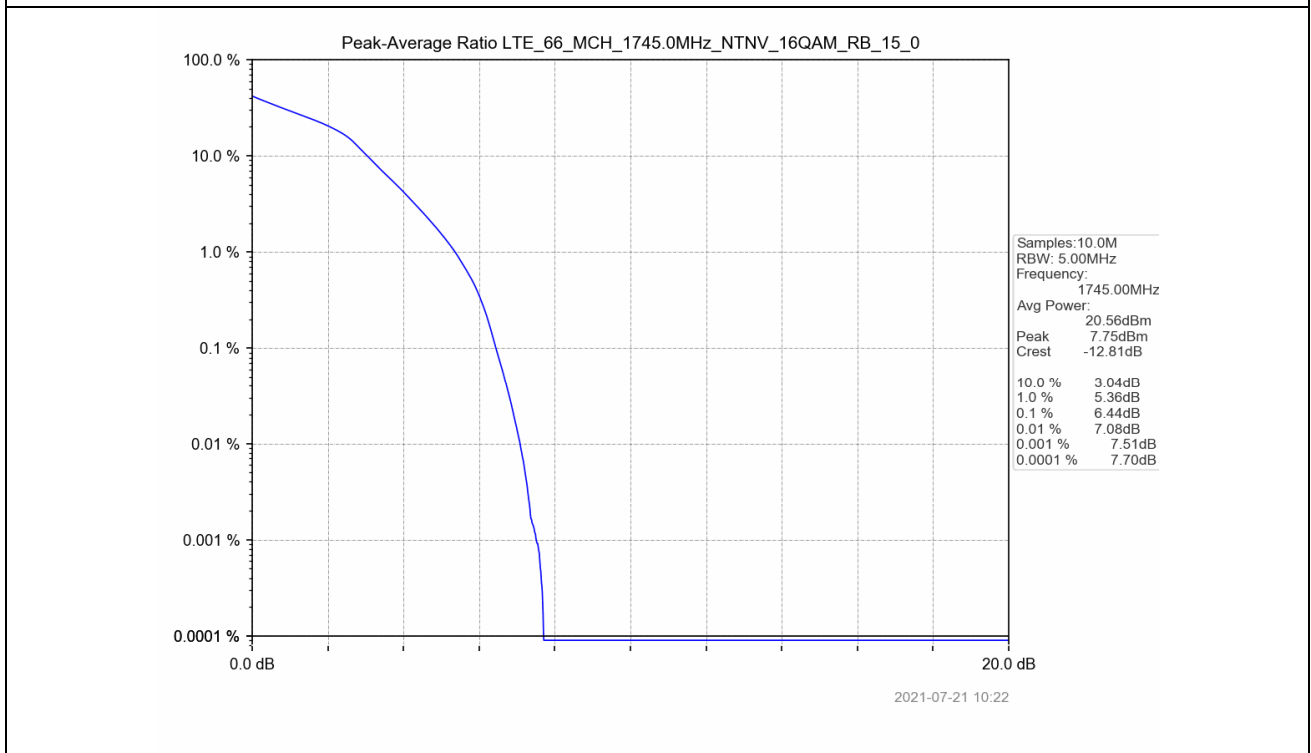

5.2 Test Graph