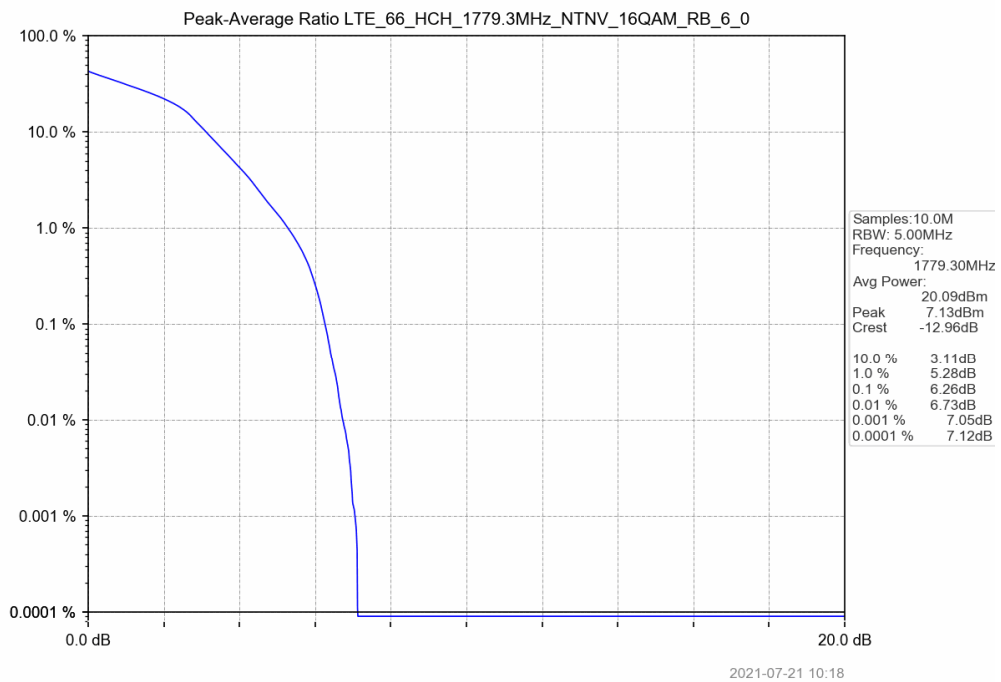

4.2 Test Graph

5. Peak-Average Ratio

5.1 Test Result

Test Band: 66 _ 1.4MHz Bandwidth							
Test Mode	RB Allocation		Test result (dB)			Limit (dB)	Verdict
	Size	Offset	LCH	MCH	HCH		
QPSK	6	0	5.57	5.50	5.40	13	PASS
16QAM	6	0	6.48	6.40	6.26	13	PASS

5.2 Test Graph

2021-07-21 10:19

2021-07-21 10:20

Test Band: 66 3MHz Bandwidth							
Test Mode	RB Allocation		Test result (dB)			Limit (dB)	Verdict
	Size	Offset	LCH	MCH	HCH		
QPSK	15	0	5.64	5.55	5.49	13	PASS
16QAM	15	0	6.53	6.44	6.36	13	PASS