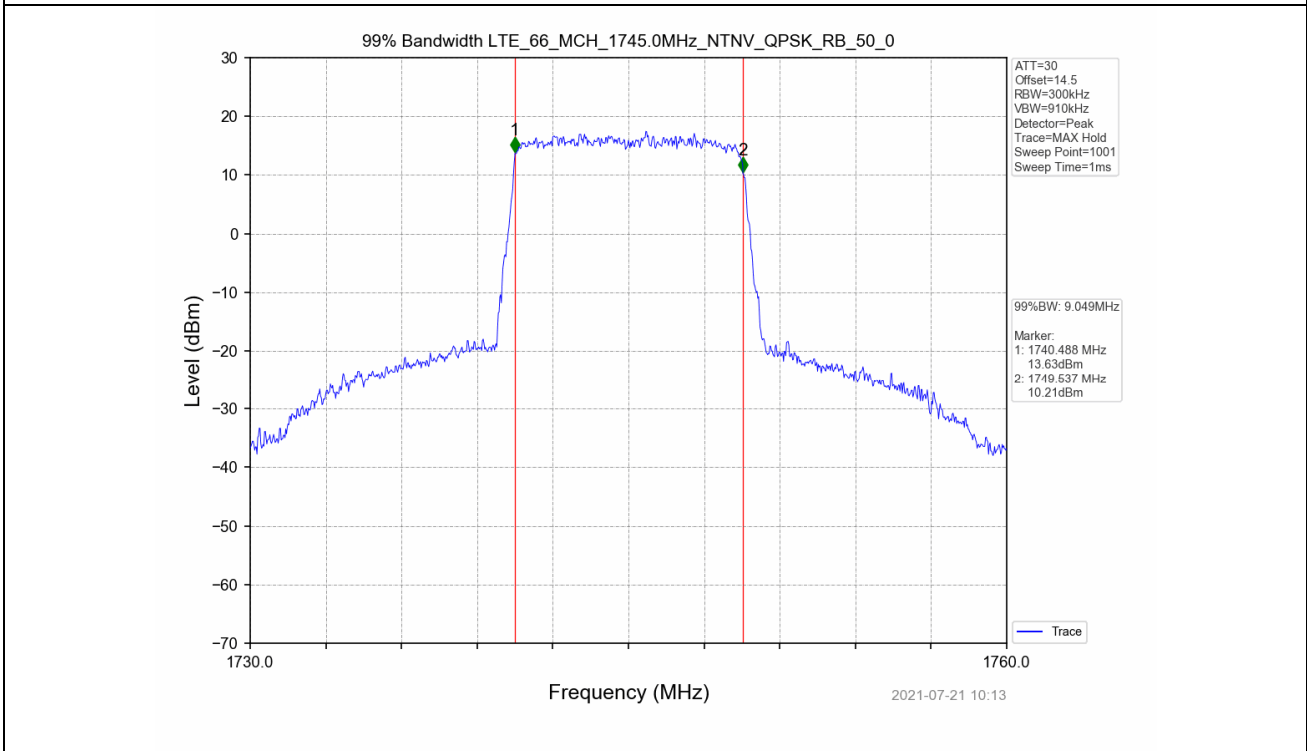

4.2 Test Graph

Test Band: 66_10MHz Bandwidth							
Test Mode	RB Allocation		99% Occupied Bandwidth (MHz)			Limit	Verdict
	Size	Offset	LCH	MCH	HCH		
QPSK	50	0	9.038	9.049	9.057	N/A	PASS
16QAM	50	0	9.033	9.020	9.050	N/A	PASS

4.2 Test Graph

Test Band: 66 10MHz Bandwidth							
Test Mode	RB Allocation		26dB Bandwidth (MHz)			Limit	Verdict
	Size	Offset	LCH	MCH	HCH		
QPSK	50	0	10.110	9.990	10.013	N/A	PASS
16QAM	50	0	10.038	9.996	9.987	N/A	PASS