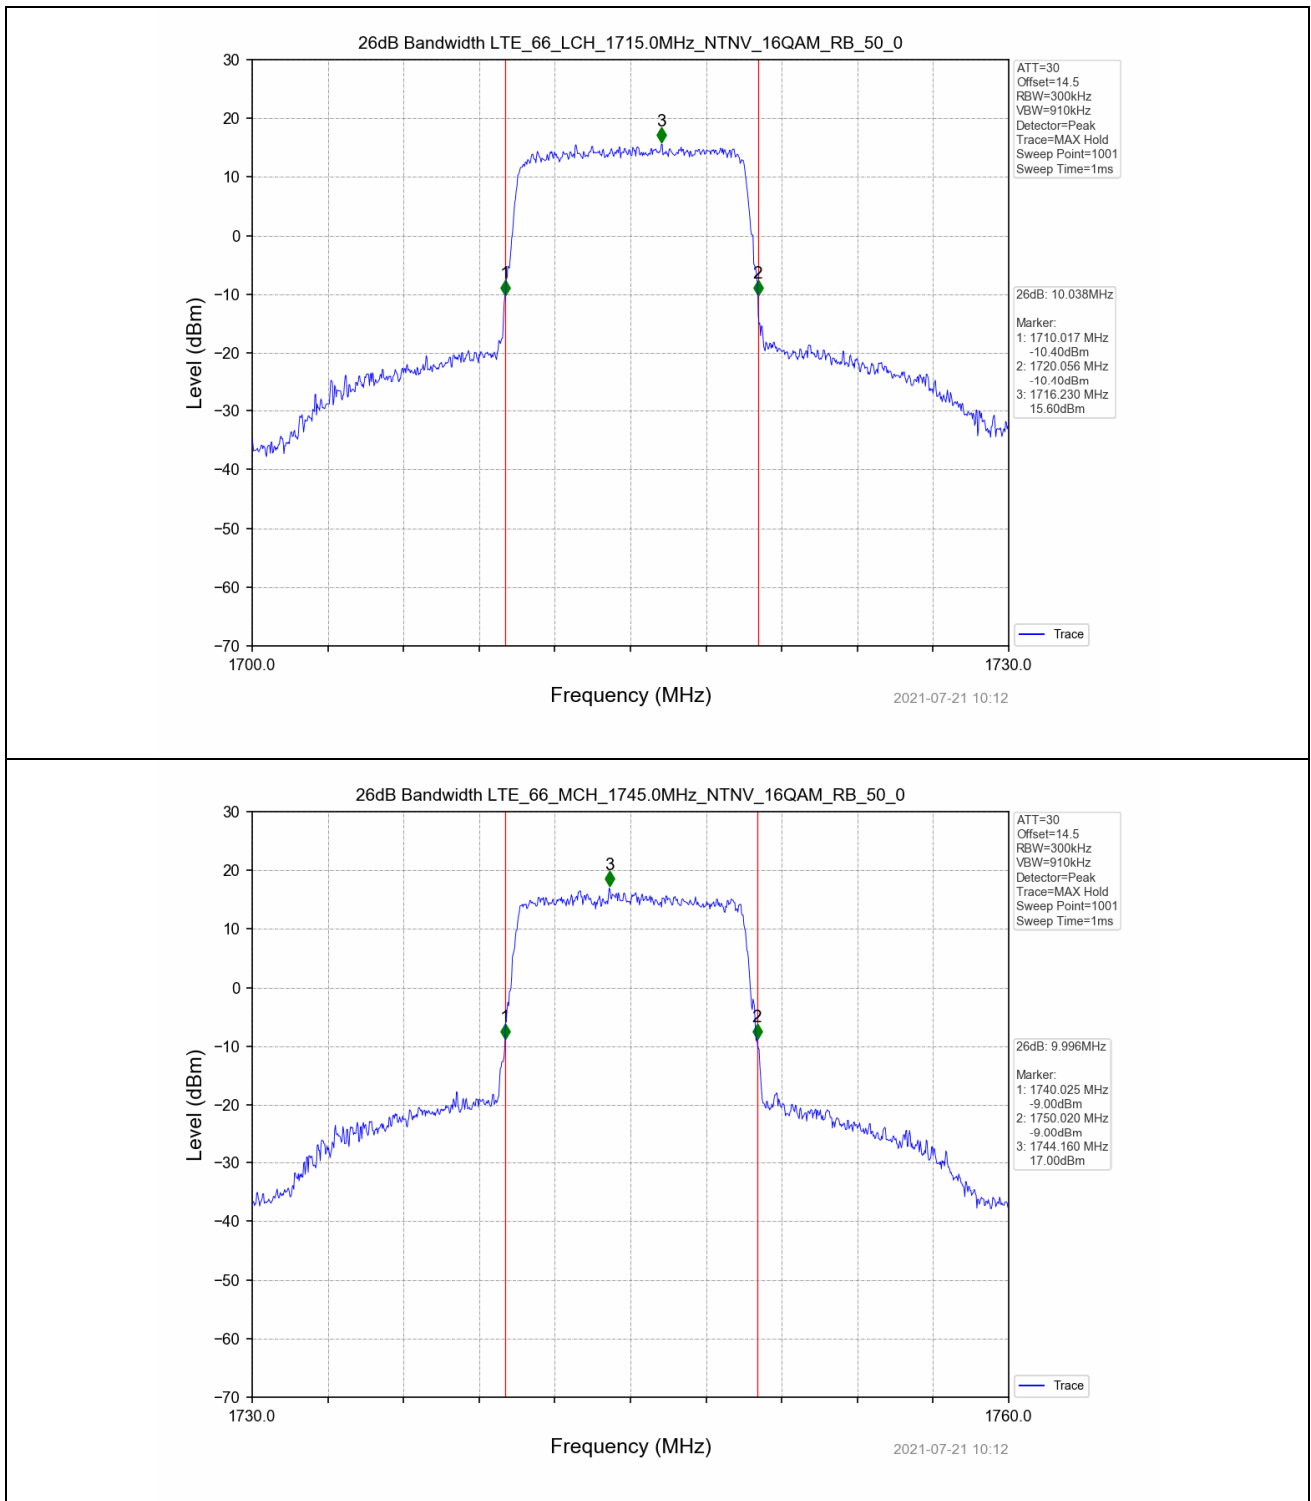

4.2 Test Graph

Test Band: 66 10MHz Bandwidth							
Test Mode	RB Allocation		26dB Bandwidth (MHz)			Limit	Verdict
	Size	Offset	LCH	MCH	HCH		
QPSK	50	0	10.110	9.990	10.013	N/A	PASS
16QAM	50	0	10.038	9.996	9.987	N/A	PASS

4.2 Test Graph

Test Band: 66_ 15MHz Bandwidth							
Test Mode	RB Allocation		99% Occupied Bandwidth (MHz)			Limit	Verdict
	Size	Offset	LCH	MCH	HCH		
QPSK	75	0	13.548	13.571	13.539	N/A	PASS
16QAM	75	0	13.571	13.579	13.556	N/A	PASS