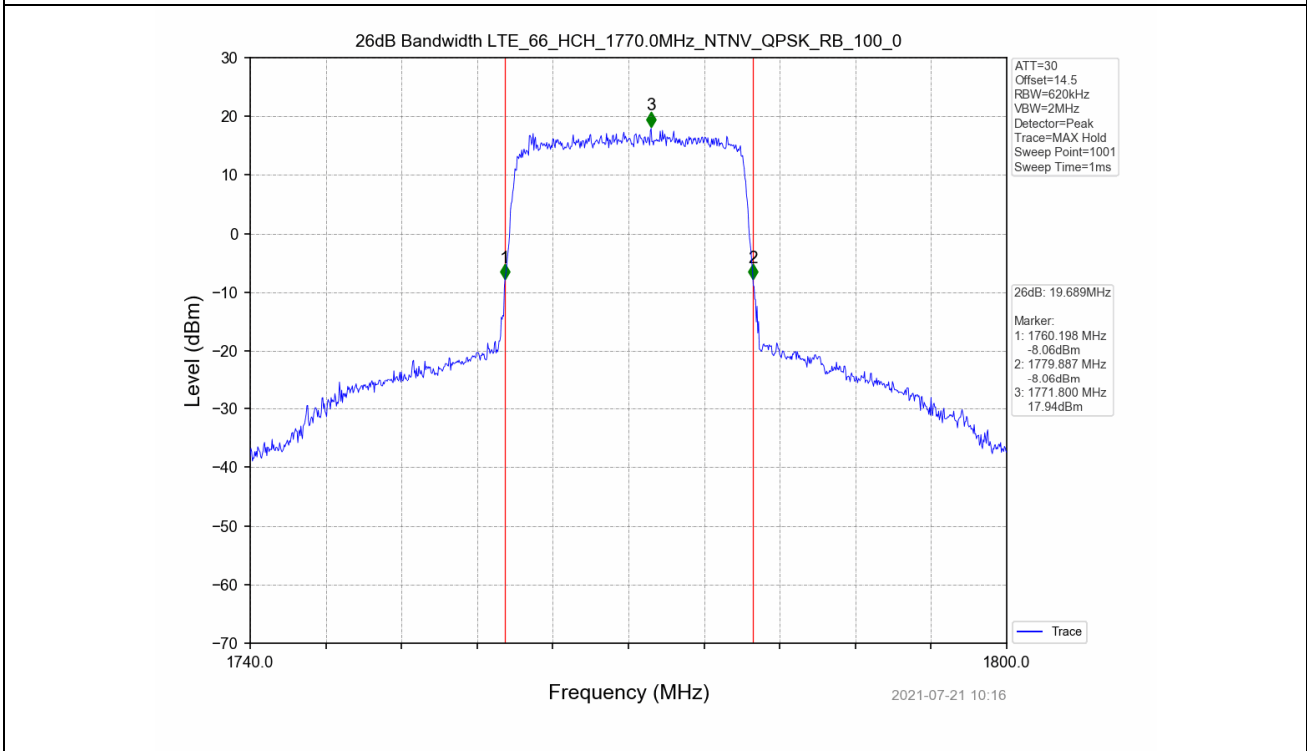

4.2 Test Graph

Test Band: 66 20MHz Bandwidth							
Test Mode	RB Allocation		26dB Bandwidth (MHz)			Limit	Verdict
	Size	Offset	LCH	MCH	HCH		
QPSK	100	0	19.648	19.858	19.689	N/A	PASS
16QAM	100	0	19.704	19.679	19.819	N/A	PASS

4.2 Test Graph

5. Peak-Average Ratio

5.1 Test Result

Test Band: 66 _ 1.4MHz Bandwidth							
Test Mode	RB Allocation		Test result (dB)			Limit (dB)	Verdict
	Size	Offset	LCH	MCH	HCH		
QPSK	6	0	5.57	5.50	5.40	13	PASS
16QAM	6	0	6.48	6.40	6.26	13	PASS