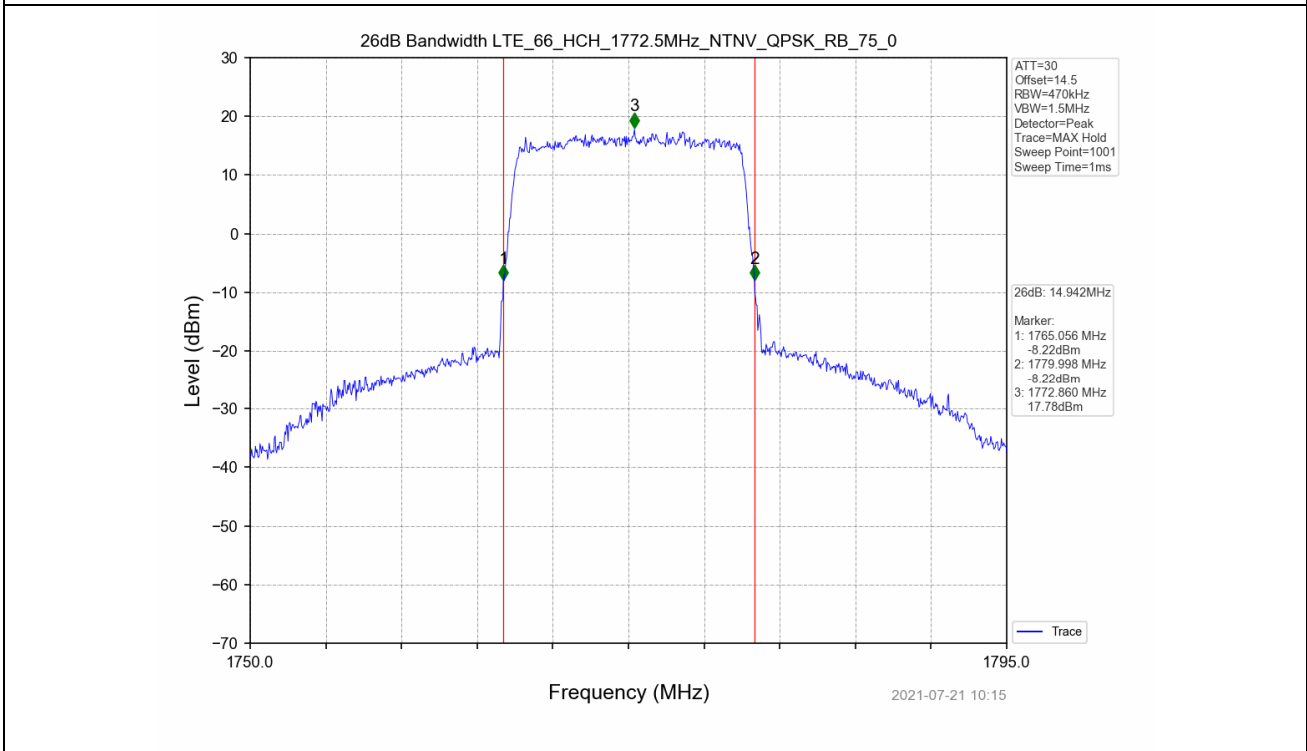

4.2 Test Graph

Test Band: 66 15MHz Bandwidth							
Test Mode	RB Allocation		26dB Bandwidth (MHz)			Limit	Verdict
	Size	Offset	LCH	MCH	HCH		
QPSK	75	0	14.875	14.840	14.942	N/A	PASS
16QAM	75	0	14.943	14.944	14.913	N/A	PASS

4.2 Test Graph

Test Band: 66_20MHz Bandwidth							
Test Mode	RB Allocation		99% Occupied Bandwidth (MHz)			Limit	Verdict
	Size	Offset	LCH	MCH	HCH		
QPSK	100	0	18.056	18.079	18.042	N/A	PASS
16QAM	100	0	18.009	18.083	17.984	N/A	PASS