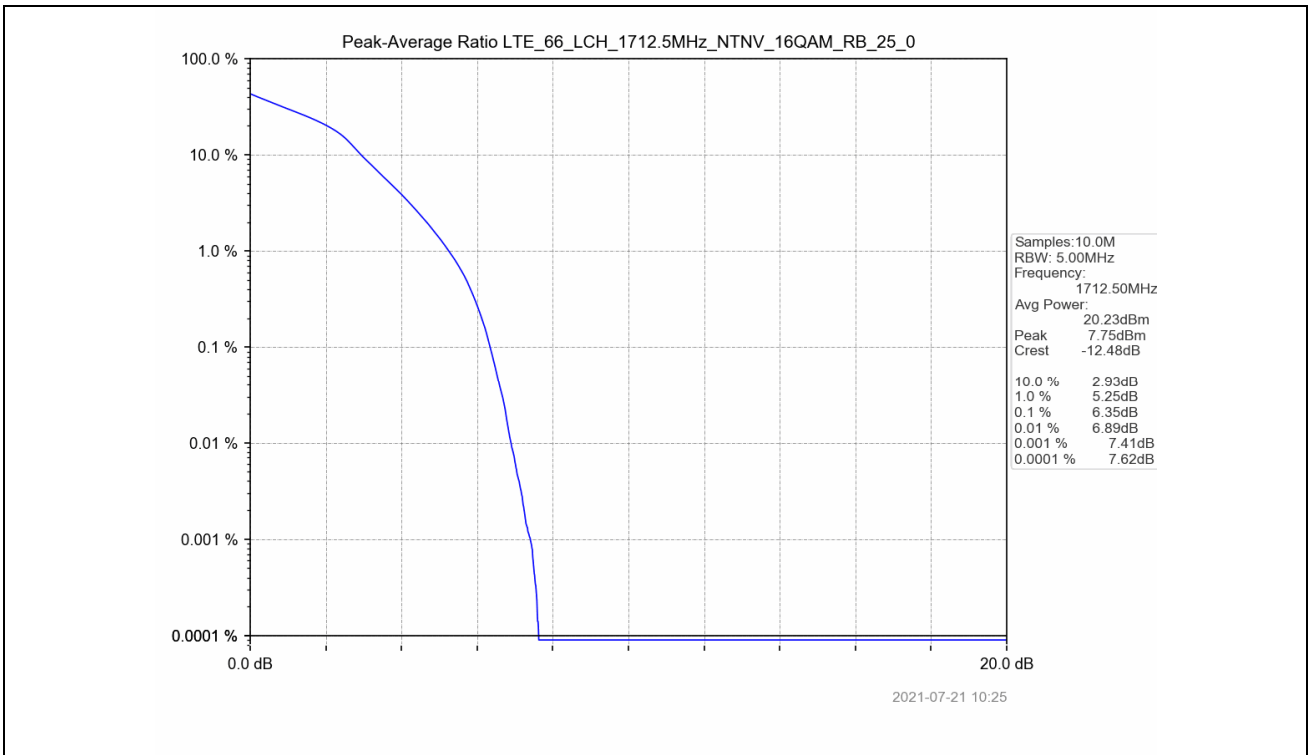

5.2 Test Graph

Test Band: 66_5MHz Bandwidth							
Test Mode	RB Allocation		Test result (dB)			Limit (dB)	Verdict
	Size	Offset	LCH	MCH	HCH		
QPSK	25	0	5.50	5.47	5.41	13	PASS
16QAM	25	0	6.35	6.31	6.25	13	PASS

5.2 Test Graph

Test Band: 66 10MHz Bandwidth							
Test Mode	RB Allocation		Test result (dB)			Limit (dB)	Verdict
	Size	Offset	LCH	MCH	HCH		
QPSK	50	0	5.97	6.01	6.04	13	PASS
16QAM	50	0	6.85	6.91	6.93	13	PASS

5.2 Test Graph