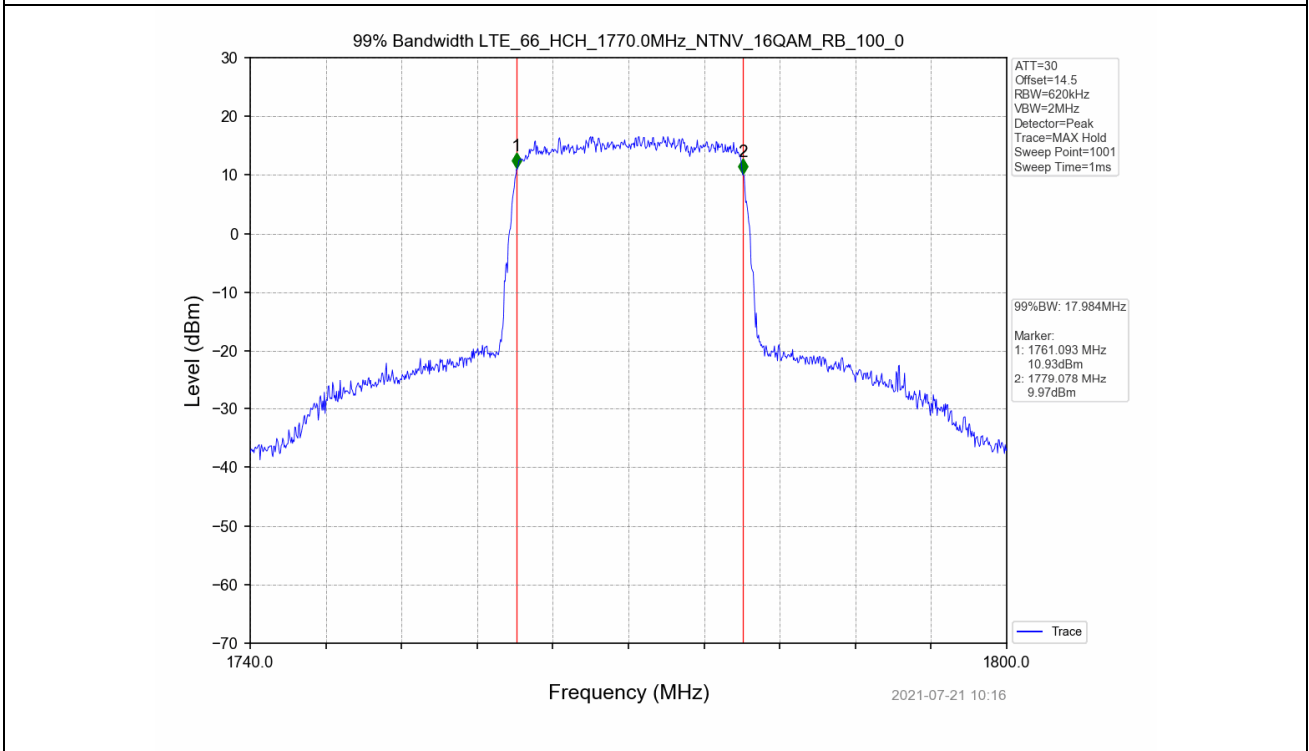

4.2 Test Graph

Test Band: 66_20MHz Bandwidth							
Test Mode	RB Allocation		99% Occupied Bandwidth (MHz)			Limit	Verdict
	Size	Offset	LCH	MCH	HCH		
QPSK	100	0	18.056	18.079	18.042	N/A	PASS
16QAM	100	0	18.009	18.083	17.984	N/A	PASS

4.2 Test Graph

Test Band: 66 20MHz Bandwidth							
Test Mode	RB Allocation		26dB Bandwidth (MHz)			Limit	Verdict
	Size	Offset	LCH	MCH	HCH		
QPSK	100	0	19.648	19.858	19.689	N/A	PASS
16QAM	100	0	19.704	19.679	19.819	N/A	PASS