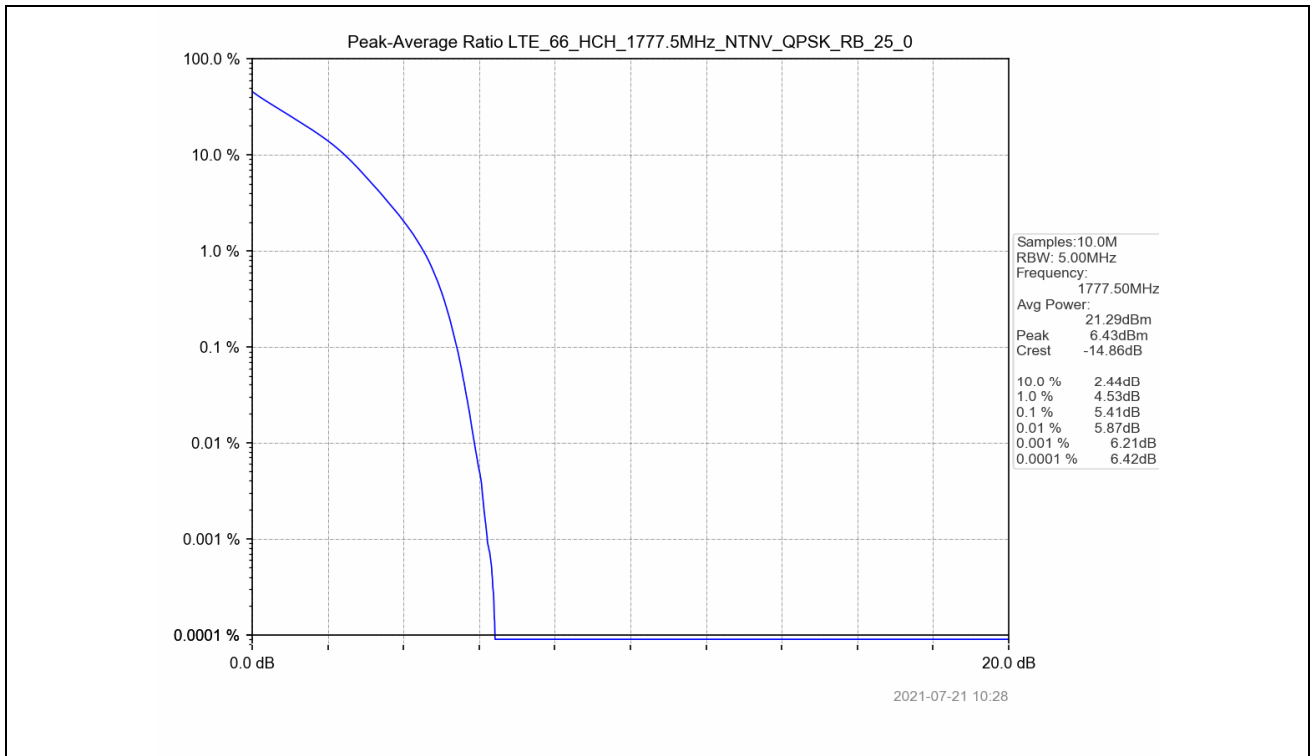

5.2 Test Graph

Test Band: 66_5MHz Bandwidth							
Test Mode	RB Allocation		Test result (dB)			Limit (dB)	Verdict
	Size	Offset	LCH	MCH	HCH		
QPSK	25	0	5.50	5.47	5.41	13	PASS
16QAM	25	0	6.35	6.31	6.25	13	PASS

5.2 Test Graph

Test Band: 66 10MHz Bandwidth							
Test Mode	RB Allocation		Test result (dB)			Limit (dB)	Verdict
	Size	Offset	LCH	MCH	HCH		
QPSK	50	0	5.97	6.01	6.04	13	PASS
16QAM	50	0	6.85	6.91	6.93	13	PASS

5.2 Test Graph