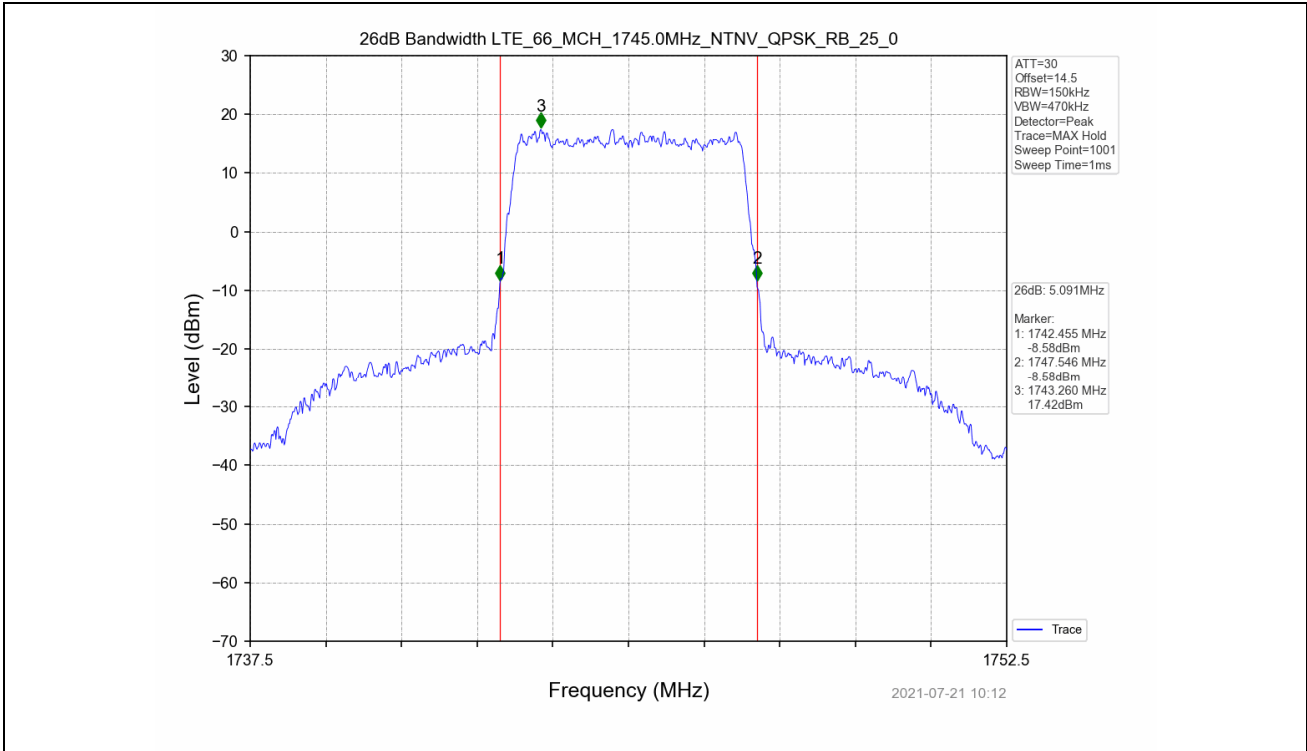

4.2 Test Graph

Test Band: 66 5MHz Bandwidth							
Test Mode	RB Allocation		26dB Bandwidth (MHz)			Limit	Verdict
	Size	Offset	LCH	MCH	HCH		
QPSK	25	0	5.100	5.091	5.081	N/A	PASS
16QAM	25	0	5.063	5.088	5.071	N/A	PASS

4.2 Test Graph

Test Band: 66_10MHz Bandwidth							
Test Mode	RB Allocation		99% Occupied Bandwidth (MHz)			Limit	Verdict
	Size	Offset	LCH	MCH	HCH		
QPSK	50	0	9.038	9.049	9.057	N/A	PASS
16QAM	50	0	9.033	9.020	9.050	N/A	PASS