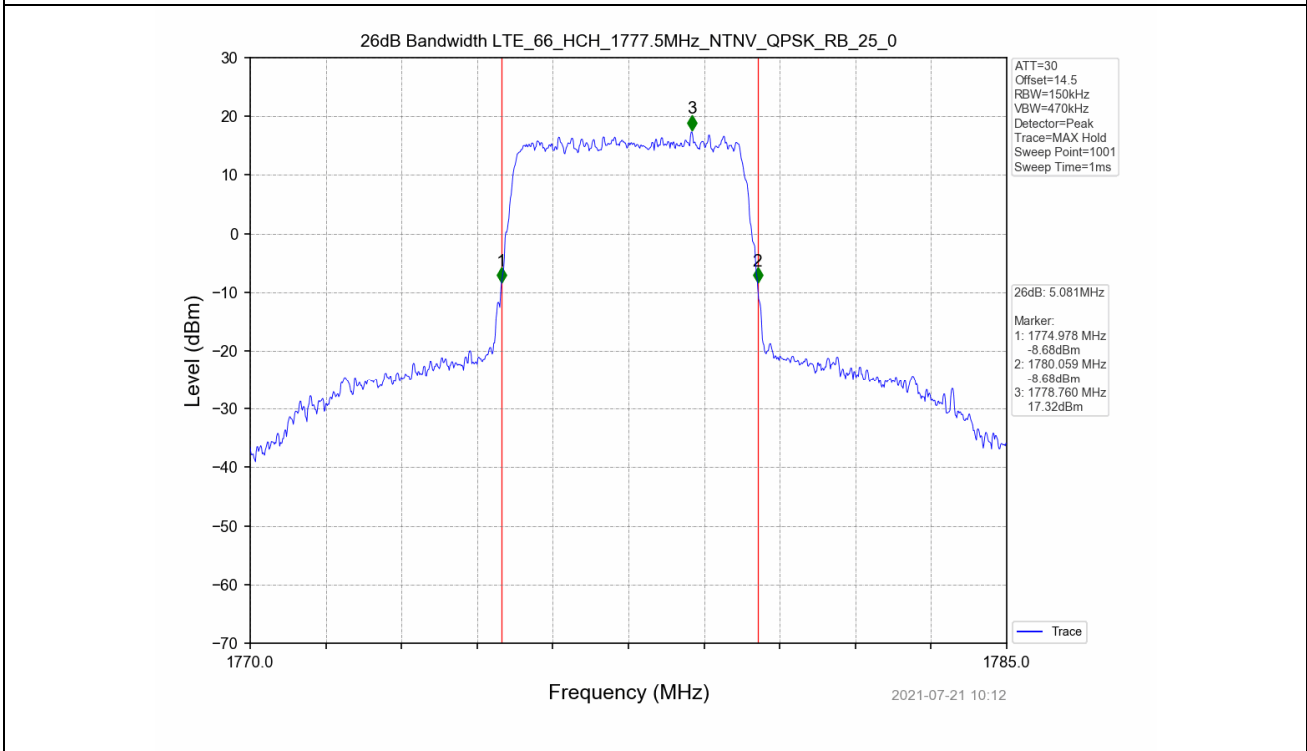

4.2 Test Graph

Test Band: 66 5MHz Bandwidth							
Test Mode	RB Allocation		26dB Bandwidth (MHz)			Limit	Verdict
	Size	Offset	LCH	MCH	HCH		
QPSK	25	0	5.100	5.091	5.081	N/A	PASS
16QAM	25	0	5.063	5.088	5.071	N/A	PASS

4.2 Test Graph

Test Band: 66_10MHz Bandwidth							
Test Mode	RB Allocation		99% Occupied Bandwidth (MHz)			Limit	Verdict
	Size	Offset	LCH	MCH	HCH		
QPSK	50	0	9.038	9.049	9.057	N/A	PASS
16QAM	50	0	9.033	9.020	9.050	N/A	PASS