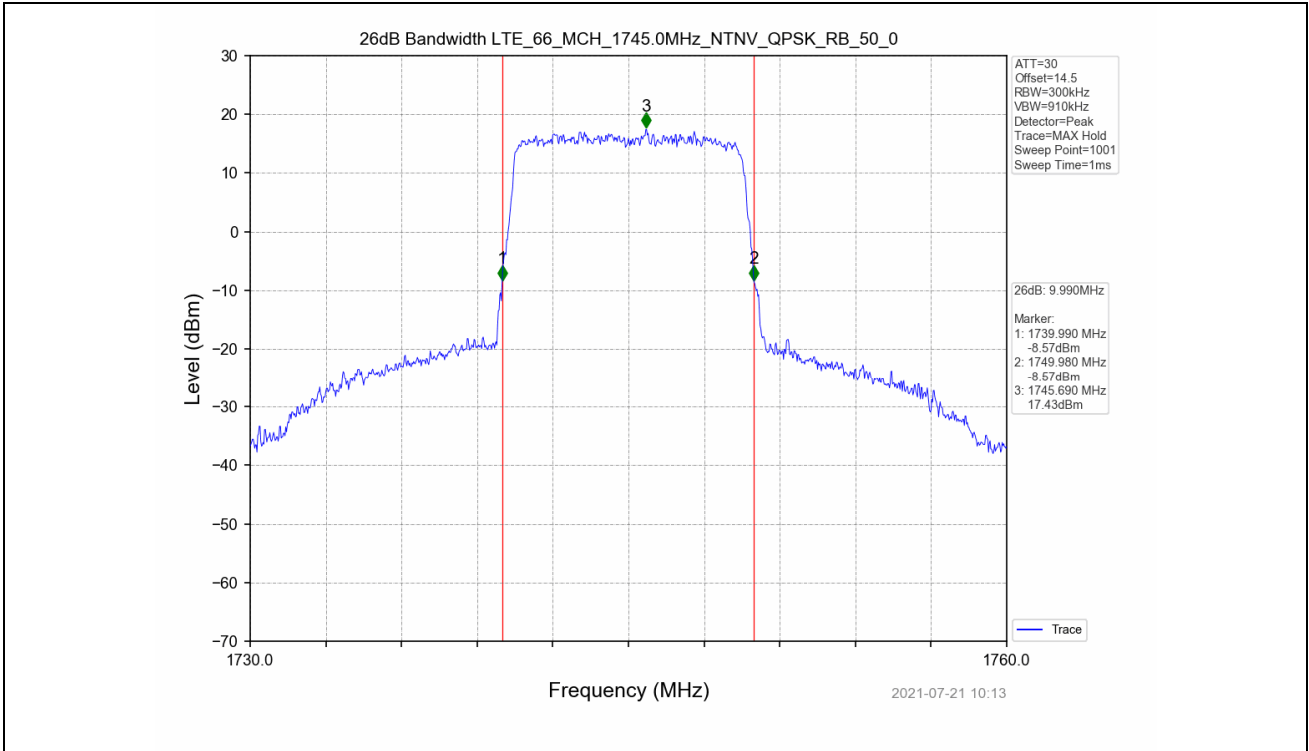

4.2 Test Graph

Test Band: 66 10MHz Bandwidth							
Test Mode	RB Allocation		26dB Bandwidth (MHz)			Limit	Verdict
	Size	Offset	LCH	MCH	HCH		
QPSK	50	0	10.110	9.990	10.013	N/A	PASS
16QAM	50	0	10.038	9.996	9.987	N/A	PASS

4.2 Test Graph

Test Band: 66_ 15MHz Bandwidth							
Test Mode	RB Allocation		99% Occupied Bandwidth (MHz)			Limit	Verdict
	Size	Offset	LCH	MCH	HCH		
QPSK	75	0	13.548	13.571	13.539	N/A	PASS
16QAM	75	0	13.571	13.579	13.556	N/A	PASS