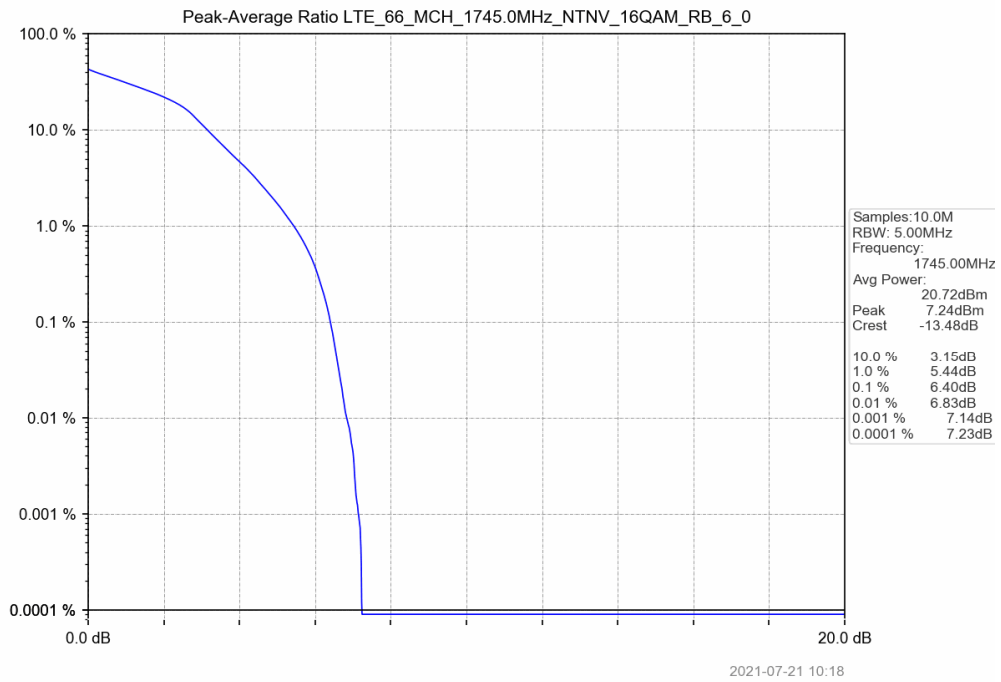

4.2 Test Graph

5. Peak-Average Ratio

5.1 Test Result

Test Band: 66 _ 1.4MHz Bandwidth							
Test Mode	RB Allocation		Test result (dB)			Limit (dB)	Verdict
	Size	Offset	LCH	MCH	HCH		
QPSK	6	0	5.57	5.50	5.40	13	PASS
16QAM	6	0	6.48	6.40	6.26	13	PASS

5.2 Test Graph

2021-07-21 10:19

2021-07-21 10:20

Test Band: 66 3MHz Bandwidth							
Test Mode	RB Allocation		Test result (dB)			Limit (dB)	Verdict
	Size	Offset	LCH	MCH	HCH		
QPSK	15	0	5.64	5.55	5.49	13	PASS
16QAM	15	0	6.53	6.44	6.36	13	PASS