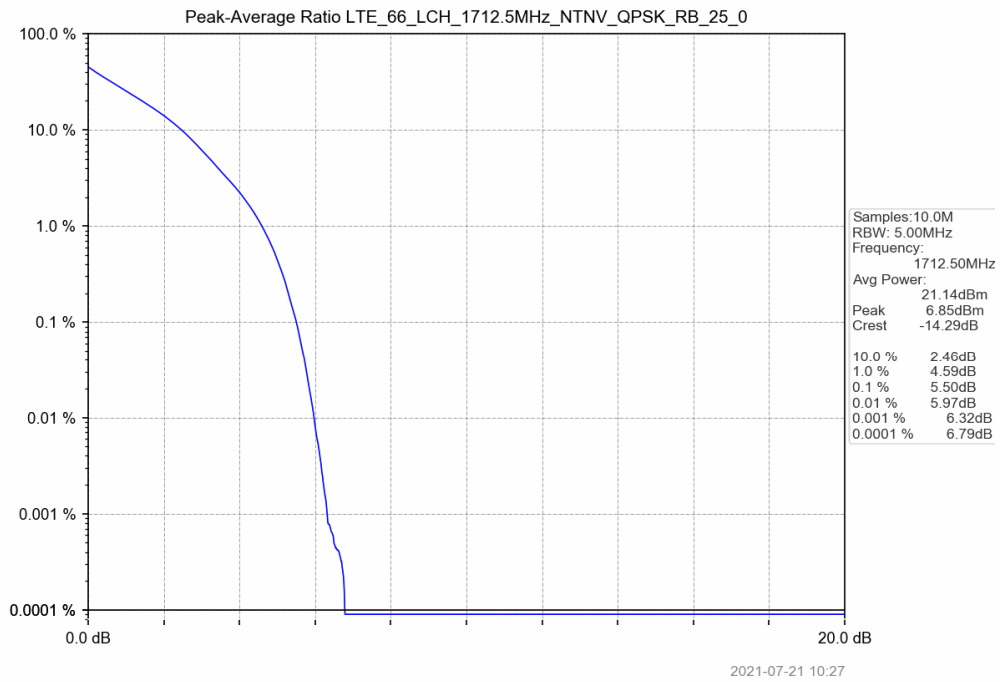

5.2 Test Graph

Test Band: 66_5MHz Bandwidth							
Test Mode	RB Allocation		Test result (dB)			Limit (dB)	Verdict
	Size	Offset	LCH	MCH	HCH		
QPSK	25	0	5.50	5.47	5.41	13	PASS
16QAM	25	0	6.35	6.31	6.25	13	PASS

5.2 Test Graph

Test Band: 66 10MHz Bandwidth							
Test Mode	RB Allocation		Test result (dB)			Limit (dB)	Verdict
	Size	Offset	LCH	MCH	HCH		
QPSK	50	0	5.97	6.01	6.04	13	PASS
16QAM	50	0	6.85	6.91	6.93	13	PASS

5.2 Test Graph