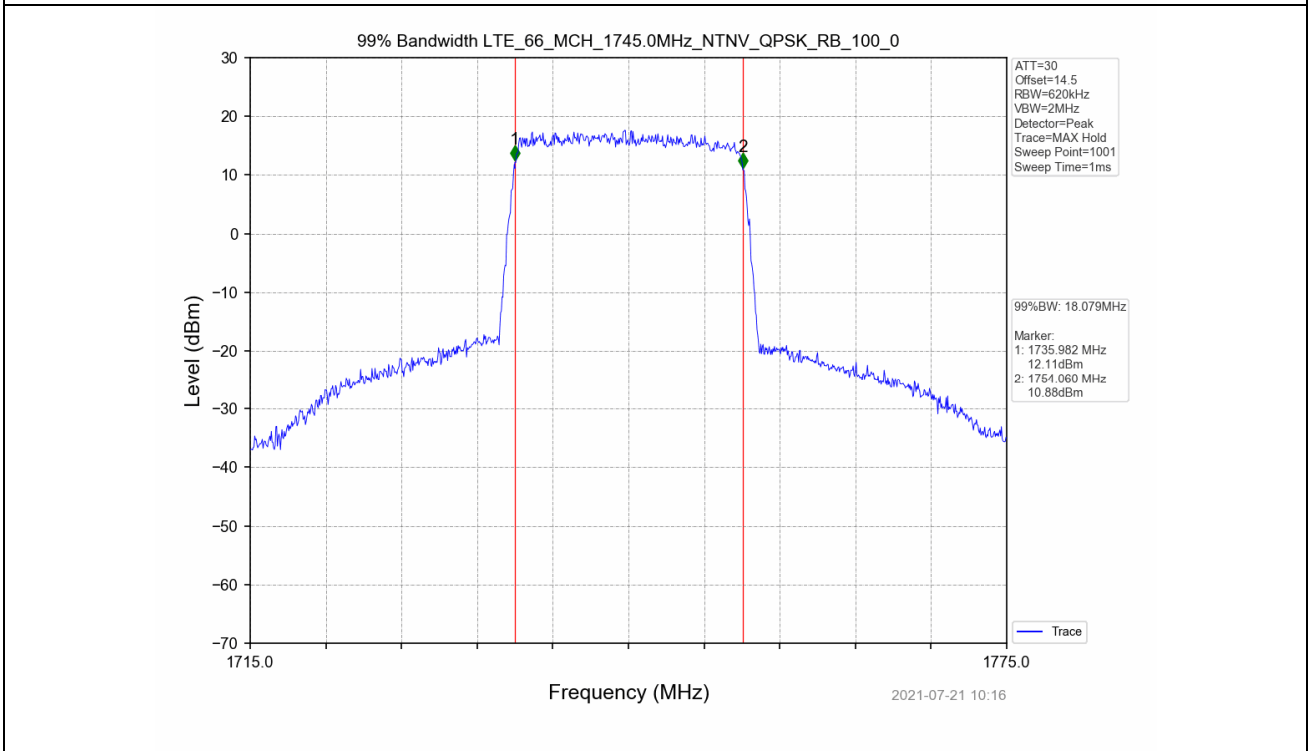

4.2 Test Graph

Test Band: 66_20MHz Bandwidth							
Test Mode	RB Allocation		99% Occupied Bandwidth (MHz)			Limit	Verdict
	Size	Offset	LCH	MCH	HCH		
QPSK	100	0	18.056	18.079	18.042	N/A	PASS
16QAM	100	0	18.009	18.083	17.984	N/A	PASS

4.2 Test Graph

Test Band: 66 20MHz Bandwidth							
Test Mode	RB Allocation		26dB Bandwidth (MHz)			Limit	Verdict
	Size	Offset	LCH	MCH	HCH		
QPSK	100	0	19.648	19.858	19.689	N/A	PASS
16QAM	100	0	19.704	19.679	19.819	N/A	PASS