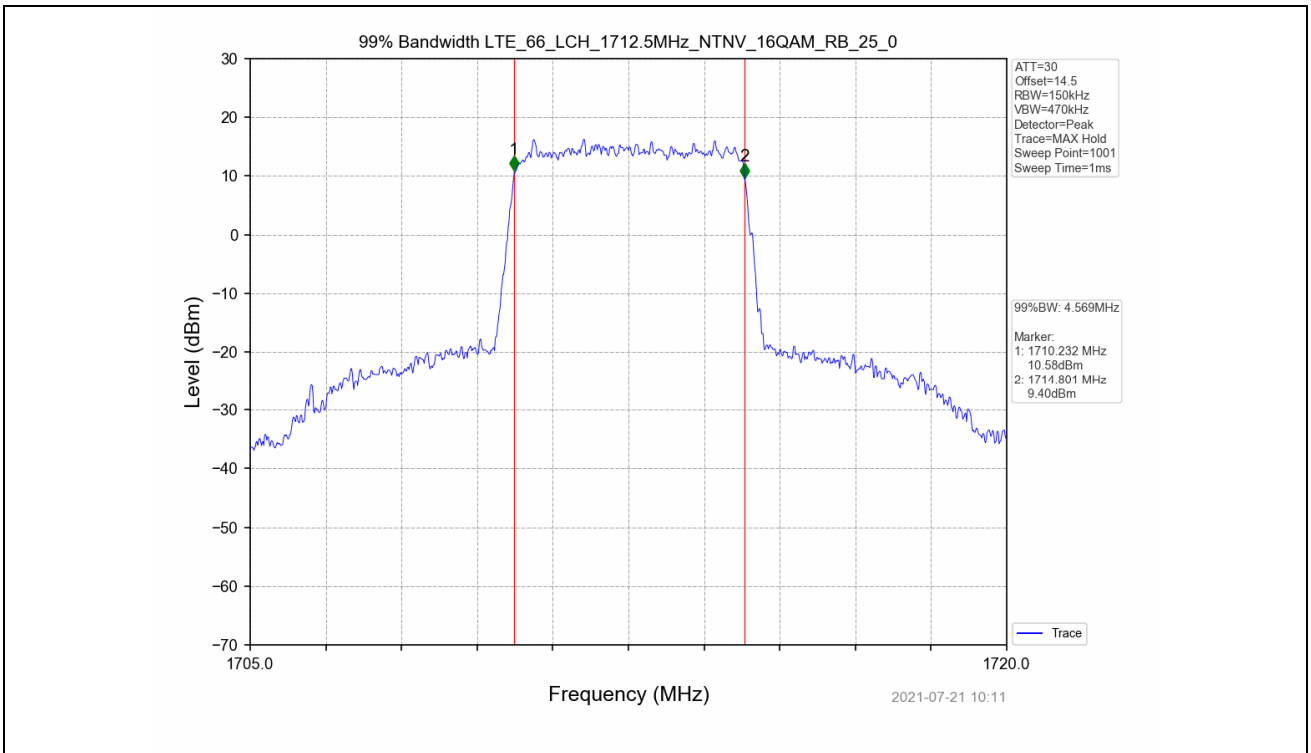

Test Band: 66_5MHz Bandwidth							
Test Mode	RB Allocation		99% Occupied Bandwidth (MHz)			Limit	Verdict
	Size	Offset	LCH	MCH	HCH		
QPSK	25	0	4.550	4.550	4.577	N/A	PASS
16QAM	25	0	4.569	4.573	4.540	N/A	PASS

4.2 Test Graph

Test Band: 66 5MHz Bandwidth							
Test Mode	RB Allocation		26dB Bandwidth (MHz)			Limit	Verdict
	Size	Offset	LCH	MCH	HCH		
QPSK	25	0	5.100	5.091	5.081	N/A	PASS
16QAM	25	0	5.063	5.088	5.071	N/A	PASS

4.2 Test Graph

Test Band: 66_10MHz Bandwidth							
Test Mode	RB Allocation		99% Occupied Bandwidth (MHz)			Limit	Verdict
	Size	Offset	LCH	MCH	HCH		
QPSK	50	0	9.038	9.049	9.057	N/A	PASS
16QAM	50	0	9.033	9.020	9.050	N/A	PASS