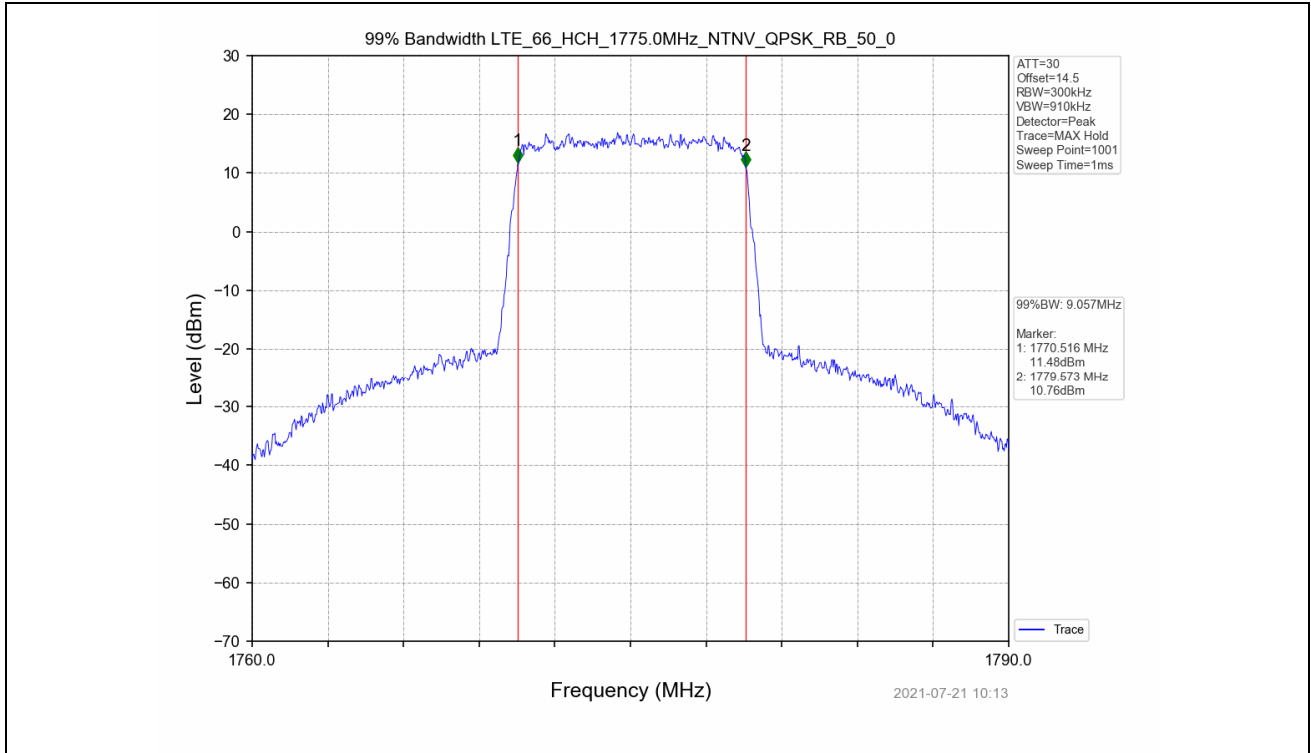

Test Band: 66 10MHz Bandwidth							
Test Mode	RB Allocation		26dB Bandwidth (MHz)			Limit	Verdict
	Size	Offset	LCH	MCH	HCH		
QPSK	50	0	10.110	9.990	10.013	N/A	PASS
16QAM	50	0	10.038	9.996	9.987	N/A	PASS