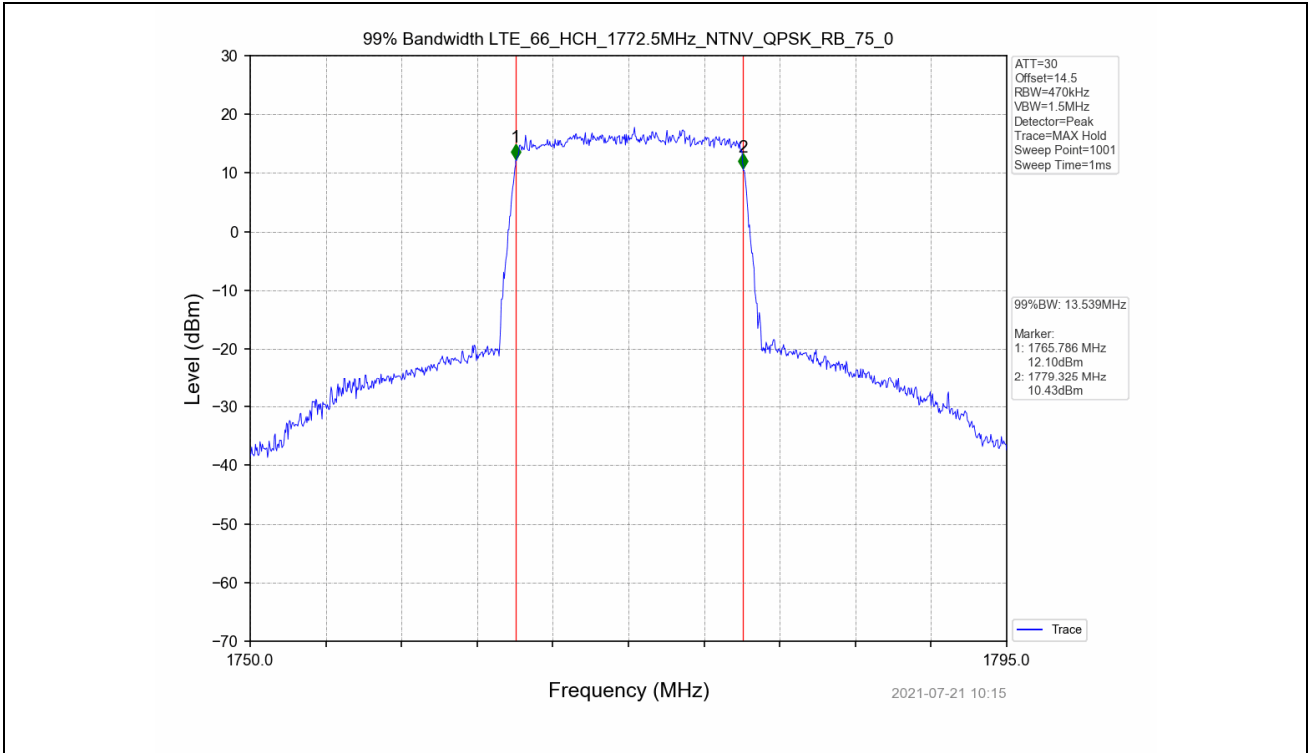

4.2 Test Graph

Test Band: 66_ 15MHz Bandwidth							
Test Mode	RB Allocation		99% Occupied Bandwidth (MHz)			Limit	Verdict
	Size	Offset	LCH	MCH	HCH		
QPSK	75	0	13.548	13.571	13.539	N/A	PASS
16QAM	75	0	13.571	13.579	13.556	N/A	PASS

4.2 Test Graph

Test Band: 66 15MHz Bandwidth							
Test Mode	RB Allocation		26dB Bandwidth (MHz)			Limit	Verdict
	Size	Offset	LCH	MCH	HCH		
QPSK	75	0	14.875	14.840	14.942	N/A	PASS
16QAM	75	0	14.943	14.944	14.913	N/A	PASS