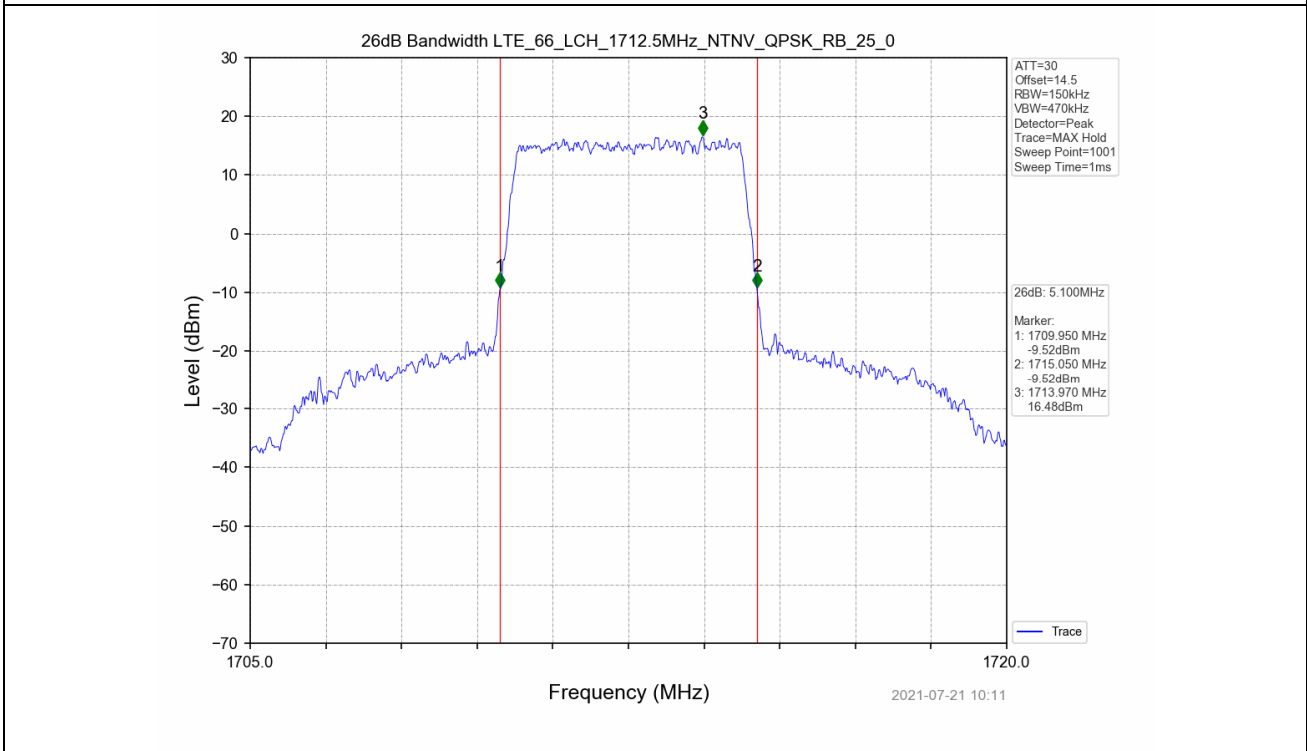

4.2 Test Graph

Test Band: 66 5MHz Bandwidth							
Test Mode	RB Allocation		26dB Bandwidth (MHz)			Limit	Verdict
	Size	Offset	LCH	MCH	HCH		
QPSK	25	0	5.100	5.091	5.081	N/A	PASS
16QAM	25	0	5.063	5.088	5.071	N/A	PASS

4.2 Test Graph

Test Band: 66_10MHz Bandwidth							
Test Mode	RB Allocation		99% Occupied Bandwidth (MHz)			Limit	Verdict
	Size	Offset	LCH	MCH	HCH		
QPSK	50	0	9.038	9.049	9.057	N/A	PASS
16QAM	50	0	9.033	9.020	9.050	N/A	PASS