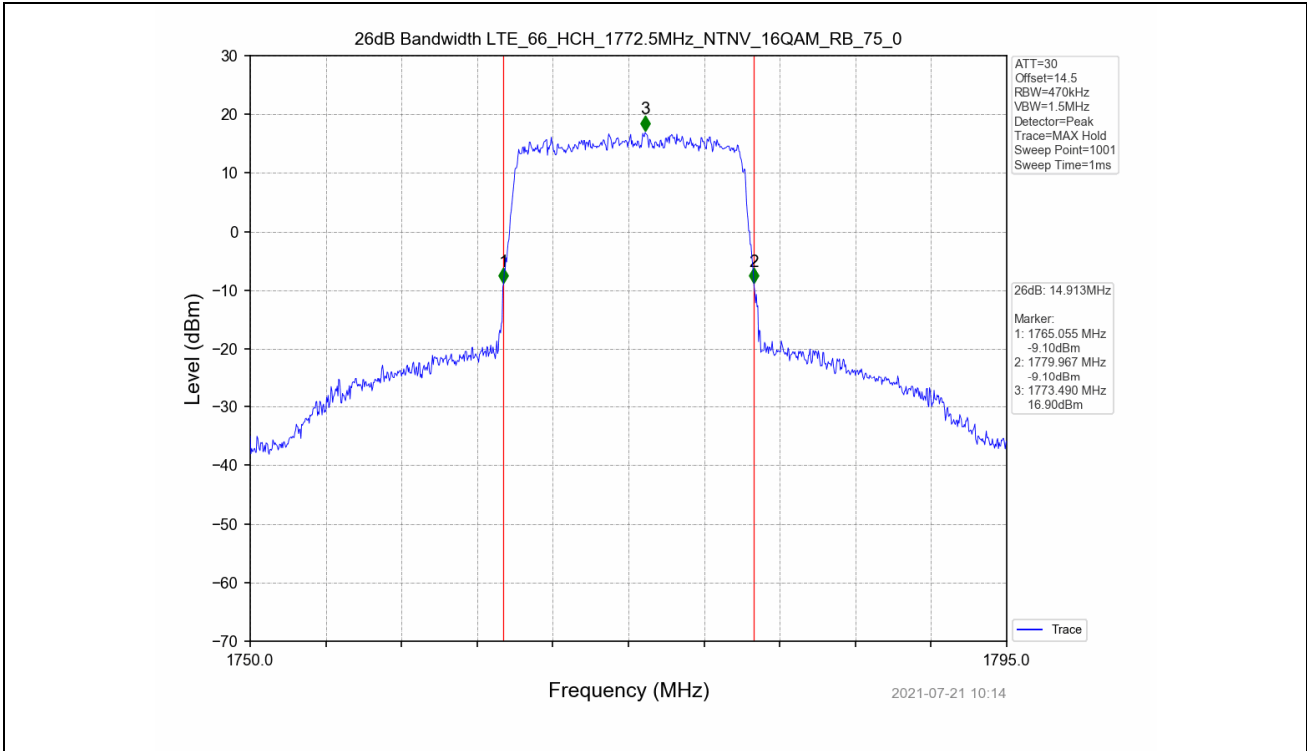

4.2 Test Graph

Test Band: 66 15MHz Bandwidth							
Test Mode	RB Allocation		26dB Bandwidth (MHz)			Limit	Verdict
	Size	Offset	LCH	MCH	HCH		
QPSK	75	0	14.875	14.840	14.942	N/A	PASS
16QAM	75	0	14.943	14.944	14.913	N/A	PASS

4.2 Test Graph

Test Band: 66_20MHz Bandwidth							
Test Mode	RB Allocation		99% Occupied Bandwidth (MHz)			Limit	Verdict
	Size	Offset	LCH	MCH	HCH		
QPSK	100	0	18.056	18.079	18.042	N/A	PASS
16QAM	100	0	18.009	18.083	17.984	N/A	PASS