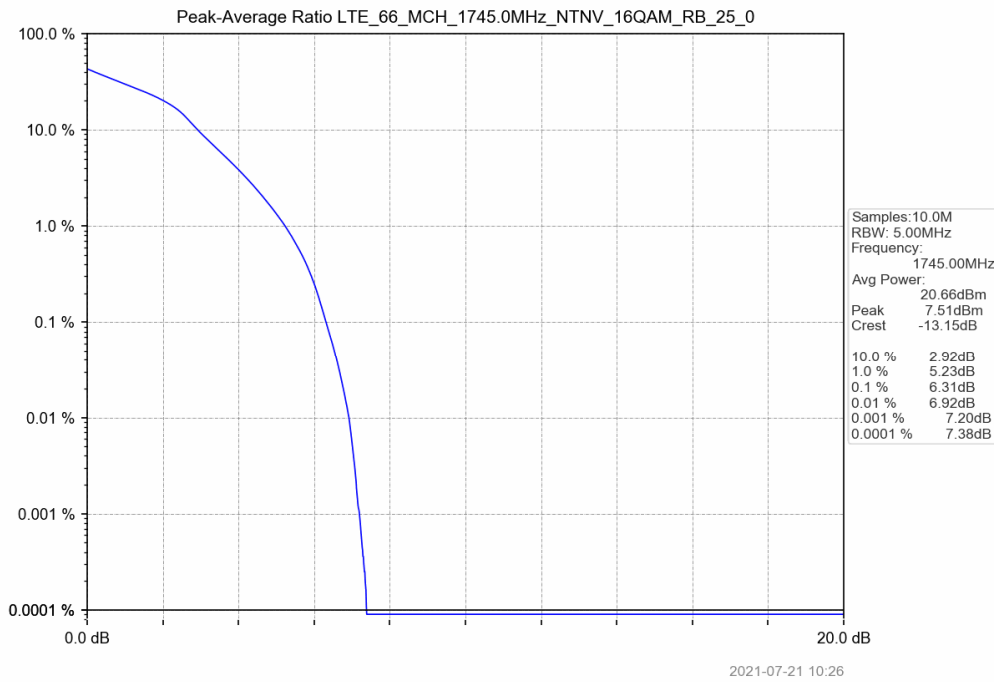

5.2 Test Graph

Test Band: 66_5MHz Bandwidth							
Test Mode	RB Allocation		Test result (dB)			Limit (dB)	Verdict
	Size	Offset	LCH	MCH	HCH		
QPSK	25	0	5.50	5.47	5.41	13	PASS
16QAM	25	0	6.35	6.31	6.25	13	PASS

5.2 Test Graph

Test Band: 66 10MHz Bandwidth							
Test Mode	RB Allocation		Test result (dB)			Limit (dB)	Verdict
	Size	Offset	LCH	MCH	HCH		
QPSK	50	0	5.97	6.01	6.04	13	PASS
16QAM	50	0	6.85	6.91	6.93	13	PASS

5.2 Test Graph