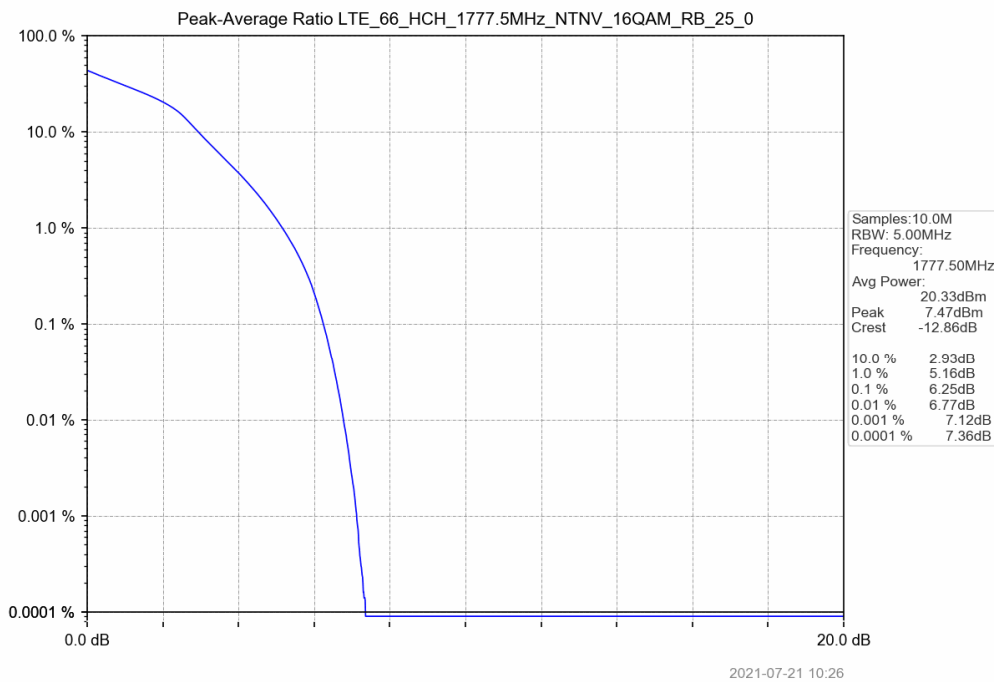

5.2 Test Graph

Test Band: 66_5MHz Bandwidth							
Test Mode	RB Allocation		Test result (dB)			Limit (dB)	Verdict
	Size	Offset	LCH	MCH	HCH		
QPSK	25	0	5.50	5.47	5.41	13	PASS
16QAM	25	0	6.35	6.31	6.25	13	PASS

5.2 Test Graph

Test Band: 66 10MHz Bandwidth							
Test Mode	RB Allocation		Test result (dB)			Limit (dB)	Verdict
	Size	Offset	LCH	MCH	HCH		
QPSK	50	0	5.97	6.01	6.04	13	PASS
16QAM	50	0	6.85	6.91	6.93	13	PASS

5.2 Test Graph