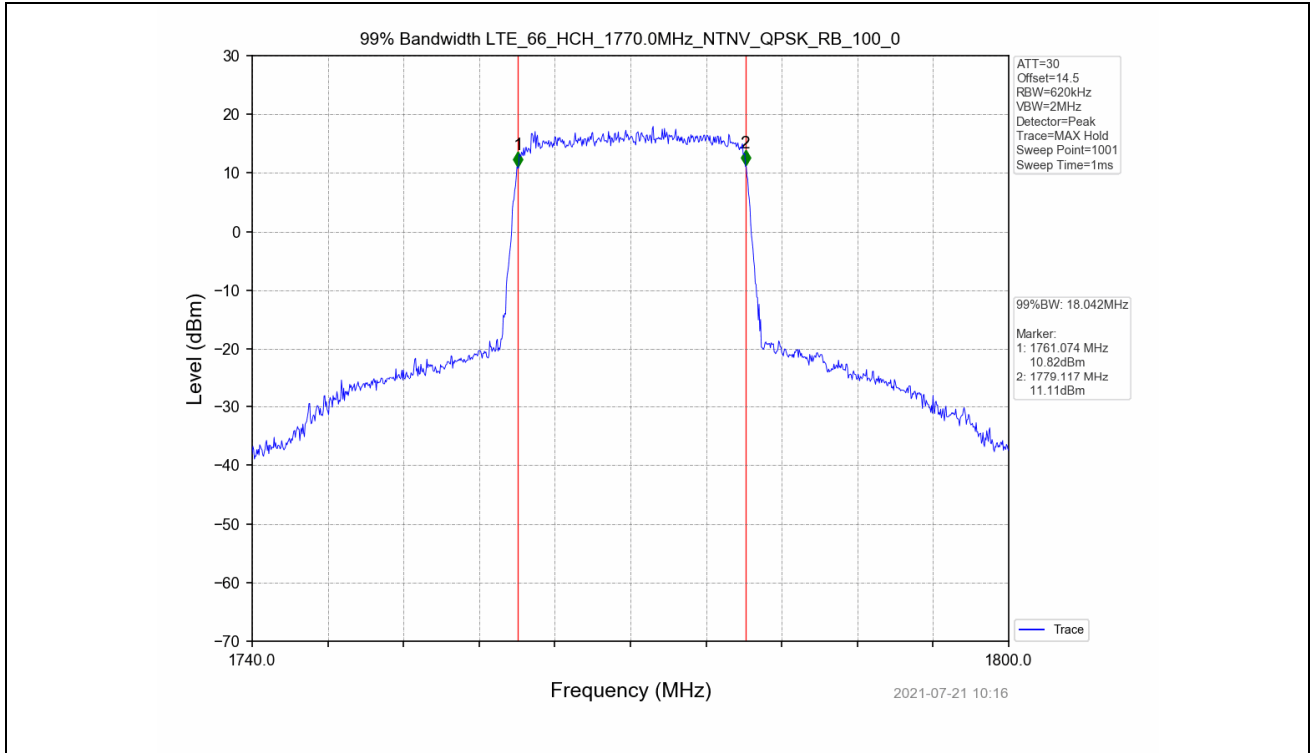

Test Band: 66 20MHz Bandwidth							
Test Mode	RB Allocation		26dB Bandwidth (MHz)			Limit	Verdict
	Size	Offset	LCH	MCH	HCH		
QPSK	100	0	19.648	19.858	19.689	N/A	PASS
16QAM	100	0	19.704	19.679	19.819	N/A	PASS