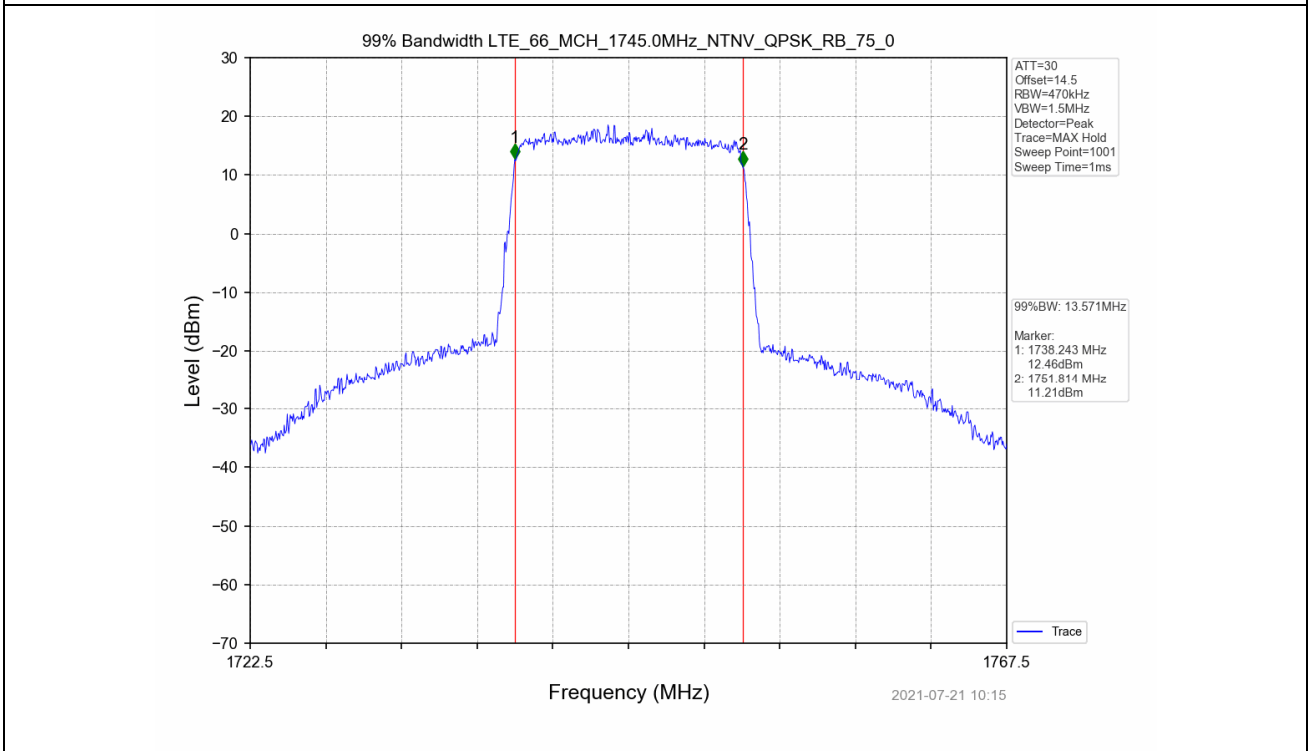

4.2 Test Graph

Test Band: 66_ 15MHz Bandwidth							
Test Mode	RB Allocation		99% Occupied Bandwidth (MHz)			Limit	Verdict
	Size	Offset	LCH	MCH	HCH		
QPSK	75	0	13.548	13.571	13.539	N/A	PASS
16QAM	75	0	13.571	13.579	13.556	N/A	PASS

4.2 Test Graph

Test Band: 66 15MHz Bandwidth							
Test Mode	RB Allocation		26dB Bandwidth (MHz)			Limit	Verdict
	Size	Offset	LCH	MCH	HCH		
QPSK	75	0	14.875	14.840	14.942	N/A	PASS
16QAM	75	0	14.943	14.944	14.913	N/A	PASS