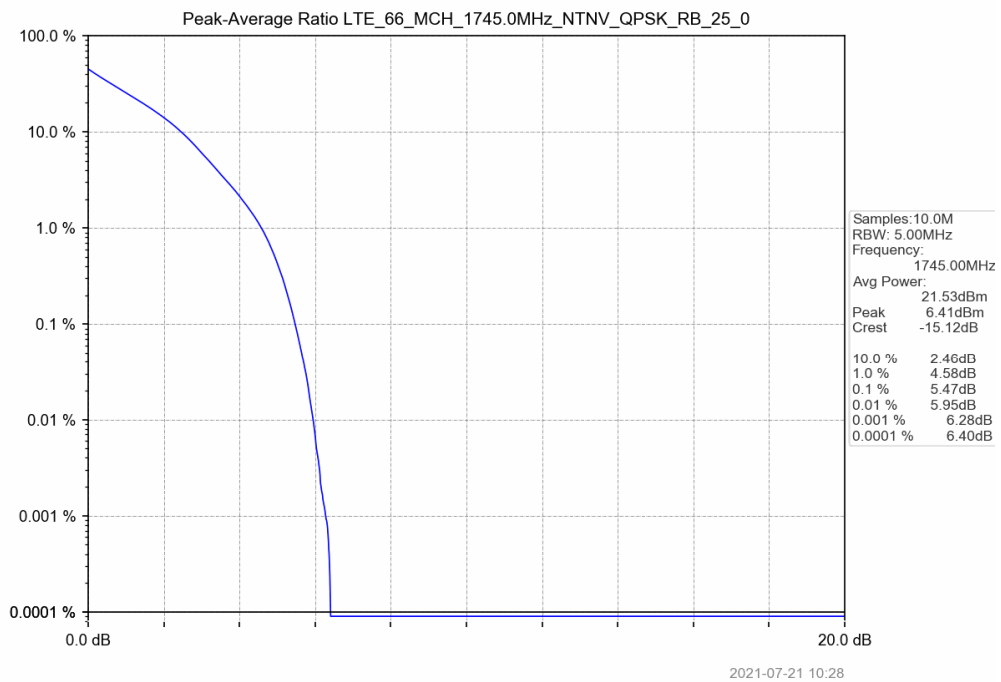

5.2 Test Graph

Test Band: 66_5MHz Bandwidth							
Test Mode	RB Allocation		Test result (dB)			Limit (dB)	Verdict
	Size	Offset	LCH	MCH	HCH		
QPSK	25	0	5.50	5.47	5.41	13	PASS
16QAM	25	0	6.35	6.31	6.25	13	PASS

5.2 Test Graph

Test Band: 66 10MHz Bandwidth							
Test Mode	RB Allocation		Test result (dB)			Limit (dB)	Verdict
	Size	Offset	LCH	MCH	HCH		
QPSK	50	0	5.97	6.01	6.04	13	PASS
16QAM	50	0	6.85	6.91	6.93	13	PASS

5.2 Test Graph