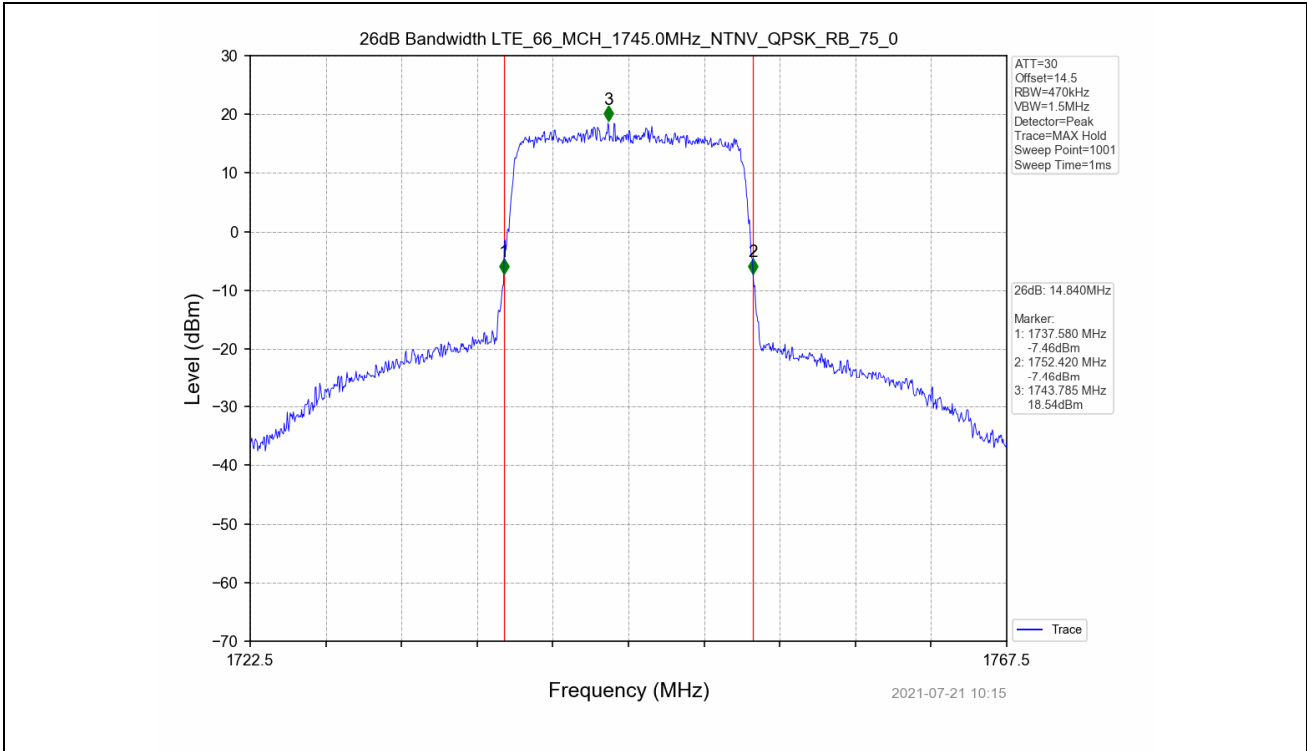

4.2 Test Graph

Test Band: 66 15MHz Bandwidth							
Test Mode	RB Allocation		26dB Bandwidth (MHz)			Limit	Verdict
	Size	Offset	LCH	MCH	HCH		
QPSK	75	0	14.875	14.840	14.942	N/A	PASS
16QAM	75	0	14.943	14.944	14.913	N/A	PASS

4.2 Test Graph

Test Band: 66_20MHz Bandwidth							
Test Mode	RB Allocation		99% Occupied Bandwidth (MHz)			Limit	Verdict
	Size	Offset	LCH	MCH	HCH		
QPSK	100	0	18.056	18.079	18.042	N/A	PASS
16QAM	100	0	18.009	18.083	17.984	N/A	PASS