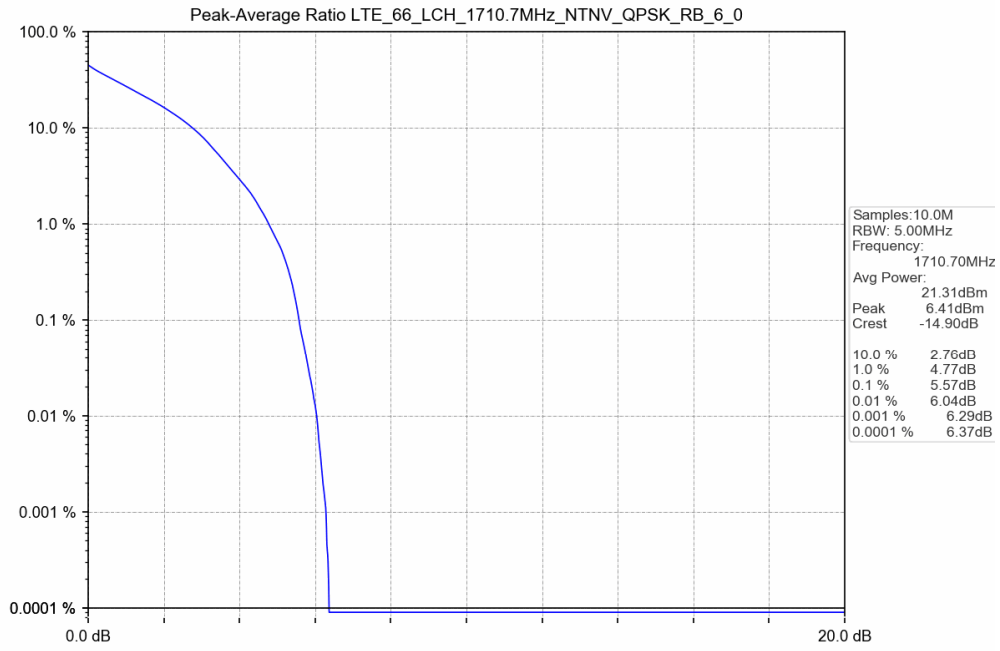

4.2 Test Graph

5. Peak-Average Ratio

5.1 Test Result

Test Band: 66 _ 1.4MHz Bandwidth							
Test Mode	RB Allocation		Test result (dB)			Limit (dB)	Verdict
	Size	Offset	LCH	MCH	HCH		
QPSK	6	0	5.57	5.50	5.40	13	PASS
16QAM	6	0	6.48	6.40	6.26	13	PASS

5.2 Test Graph

2021-07-21 10:19

2021-07-21 10:20

Test Band: 66 3MHz Bandwidth							
Test Mode	RB Allocation		Test result (dB)			Limit (dB)	Verdict
	Size	Offset	LCH	MCH	HCH		
QPSK	15	0	5.64	5.55	5.49	13	PASS
16QAM	15	0	6.53	6.44	6.36	13	PASS