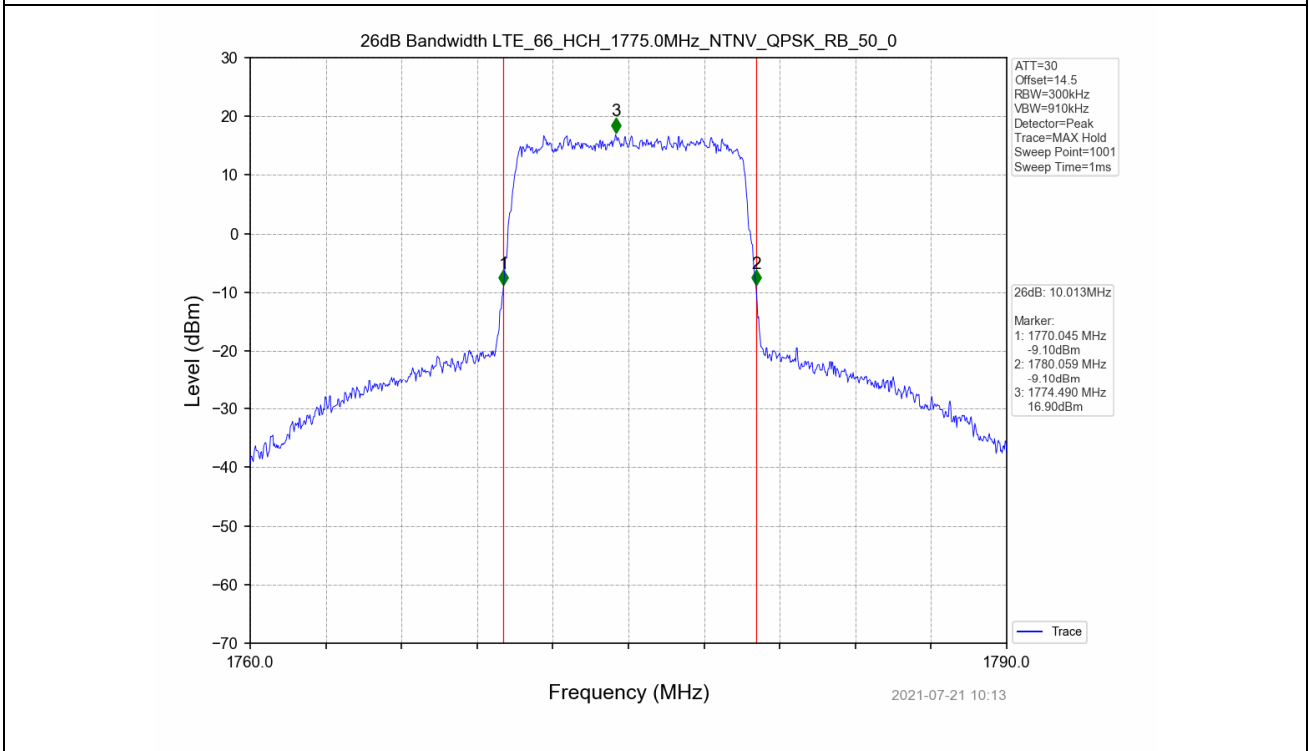

4.2 Test Graph

Test Band: 66 10MHz Bandwidth							
Test Mode	RB Allocation		26dB Bandwidth (MHz)			Limit	Verdict
	Size	Offset	LCH	MCH	HCH		
QPSK	50	0	10.110	9.990	10.013	N/A	PASS
16QAM	50	0	10.038	9.996	9.987	N/A	PASS

4.2 Test Graph

Test Band: 66_ 15MHz Bandwidth							
Test Mode	RB Allocation		99% Occupied Bandwidth (MHz)			Limit	Verdict
	Size	Offset	LCH	MCH	HCH		
QPSK	75	0	13.548	13.571	13.539	N/A	PASS
16QAM	75	0	13.571	13.579	13.556	N/A	PASS