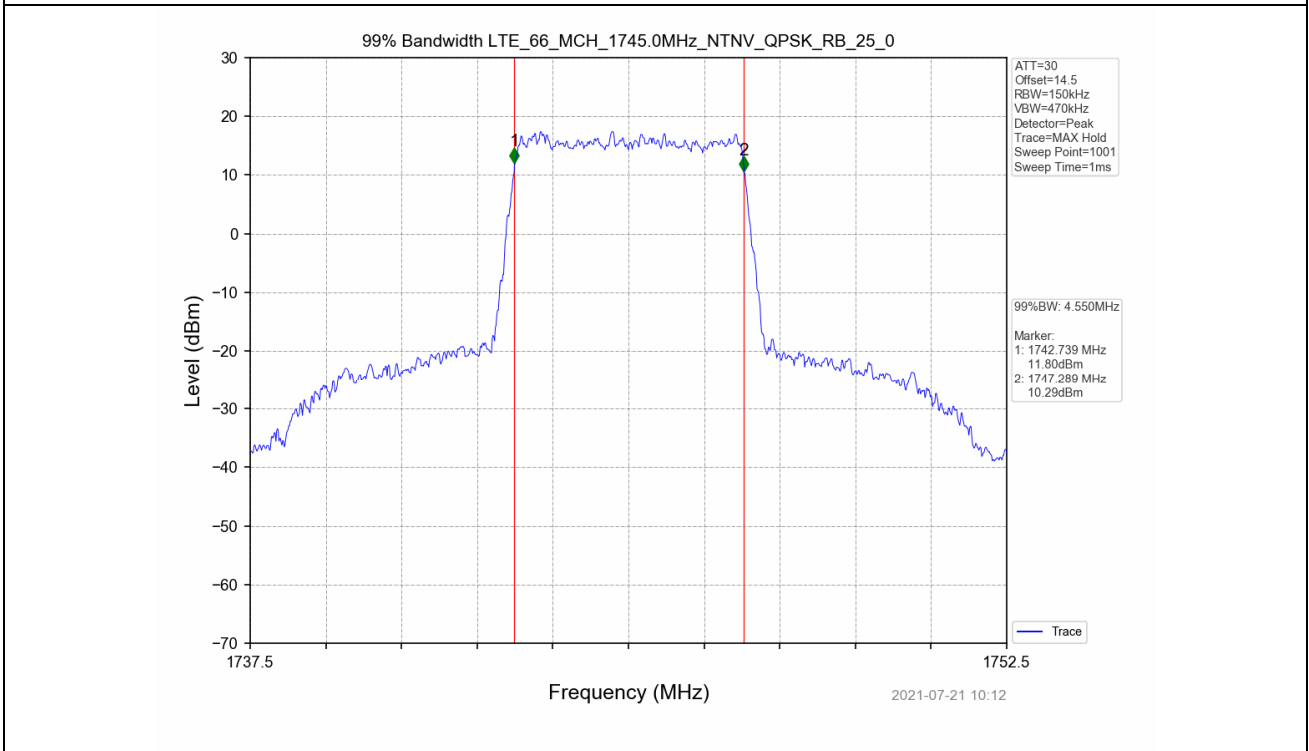

Test Band: 66_5MHz Bandwidth							
Test Mode	RB Allocation		99% Occupied Bandwidth (MHz)			Limit	Verdict
	Size	Offset	LCH	MCH	HCH		
QPSK	25	0	4.550	4.550	4.577	N/A	PASS
16QAM	25	0	4.569	4.573	4.540	N/A	PASS

4.2 Test Graph

Test Band: 66 5MHz Bandwidth							
Test Mode	RB Allocation		26dB Bandwidth (MHz)			Limit	Verdict
	Size	Offset	LCH	MCH	HCH		
QPSK	25	0	5.100	5.091	5.081	N/A	PASS
16QAM	25	0	5.063	5.088	5.071	N/A	PASS