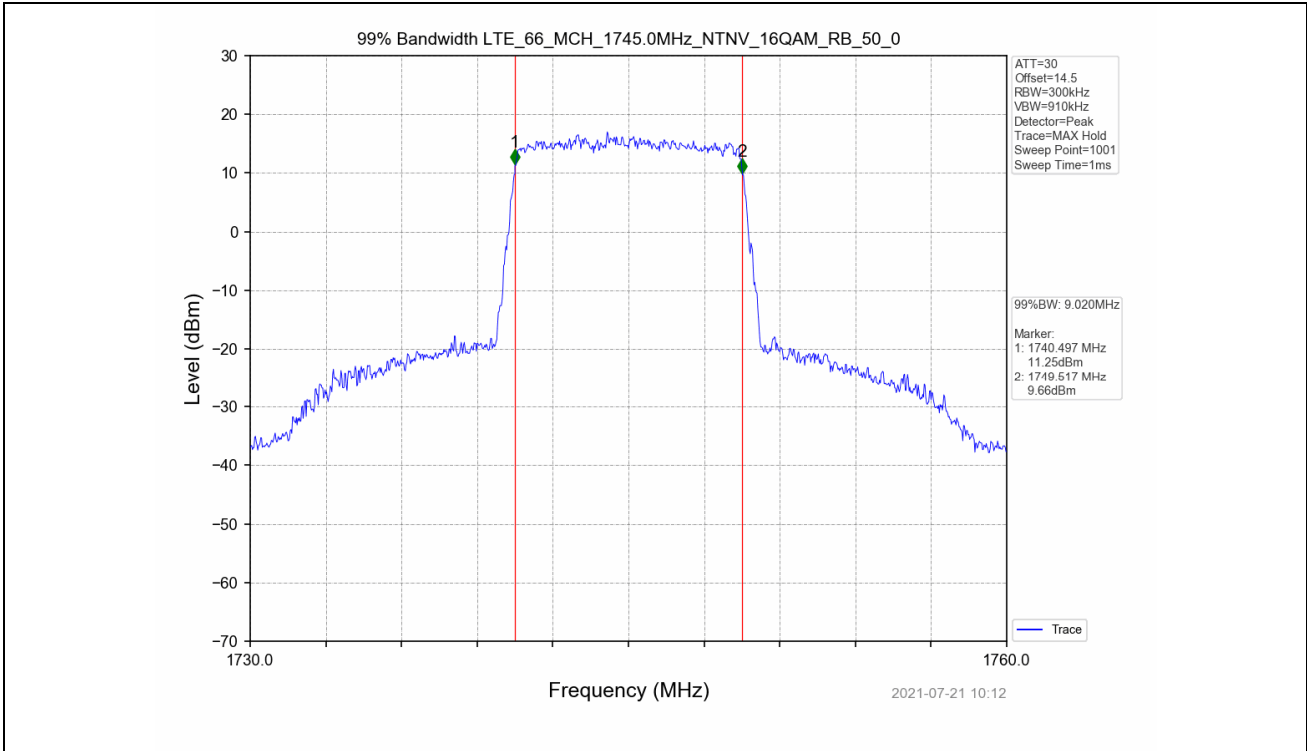

4.2 Test Graph

Test Band: 66_10MHz Bandwidth							
Test Mode	RB Allocation		99% Occupied Bandwidth (MHz)			Limit	Verdict
	Size	Offset	LCH	MCH	HCH		
QPSK	50	0	9.038	9.049	9.057	N/A	PASS
16QAM	50	0	9.033	9.020	9.050	N/A	PASS

4.2 Test Graph

Test Band: 66 10MHz Bandwidth							
Test Mode	RB Allocation		26dB Bandwidth (MHz)			Limit	Verdict
	Size	Offset	LCH	MCH	HCH		
QPSK	50	0	10.110	9.990	10.013	N/A	PASS
16QAM	50	0	10.038	9.996	9.987	N/A	PASS