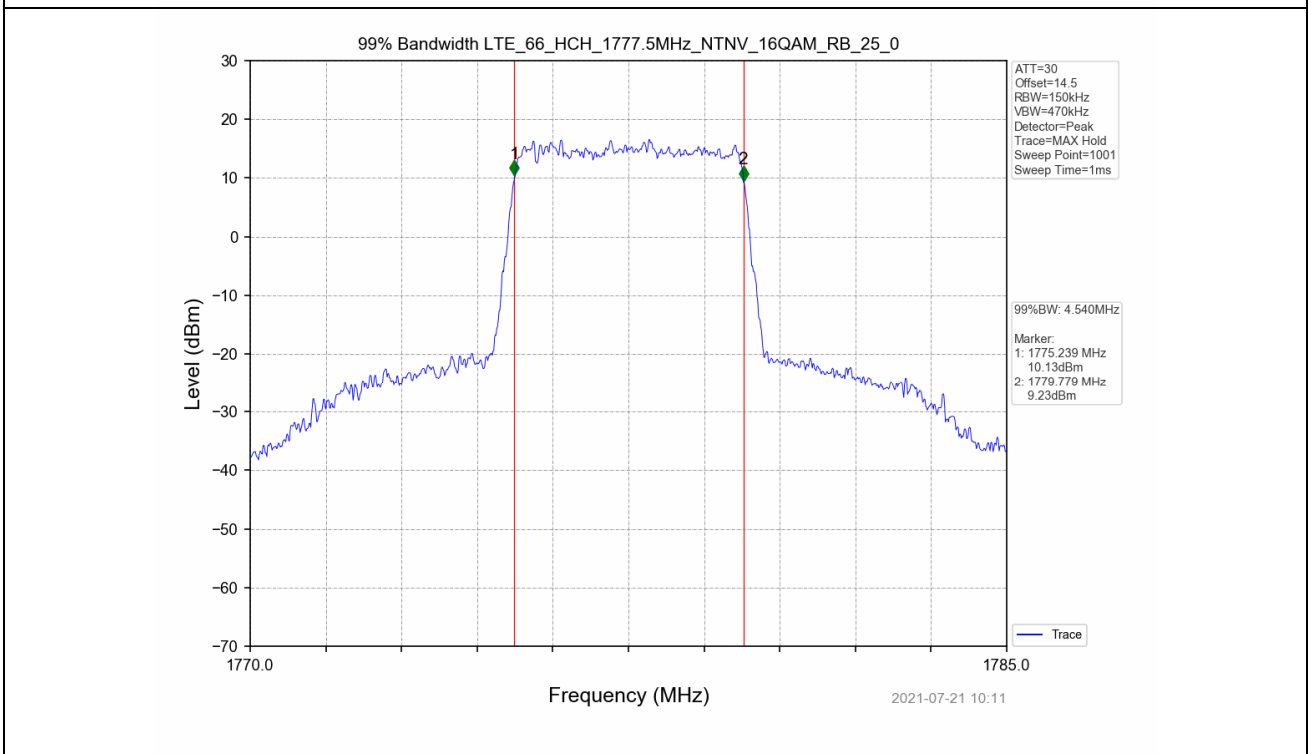

Test Band: 66_5MHz Bandwidth							
Test Mode	RB Allocation		99% Occupied Bandwidth (MHz)			Limit	Verdict
	Size	Offset	LCH	MCH	HCH		
QPSK	25	0	4.550	4.550	4.577	N/A	PASS
16QAM	25	0	4.569	4.573	4.540	N/A	PASS

4.2 Test Graph

Test Band: 66 5MHz Bandwidth							
Test Mode	RB Allocation		26dB Bandwidth (MHz)			Limit	Verdict
	Size	Offset	LCH	MCH	HCH		
QPSK	25	0	5.100	5.091	5.081	N/A	PASS
16QAM	25	0	5.063	5.088	5.071	N/A	PASS