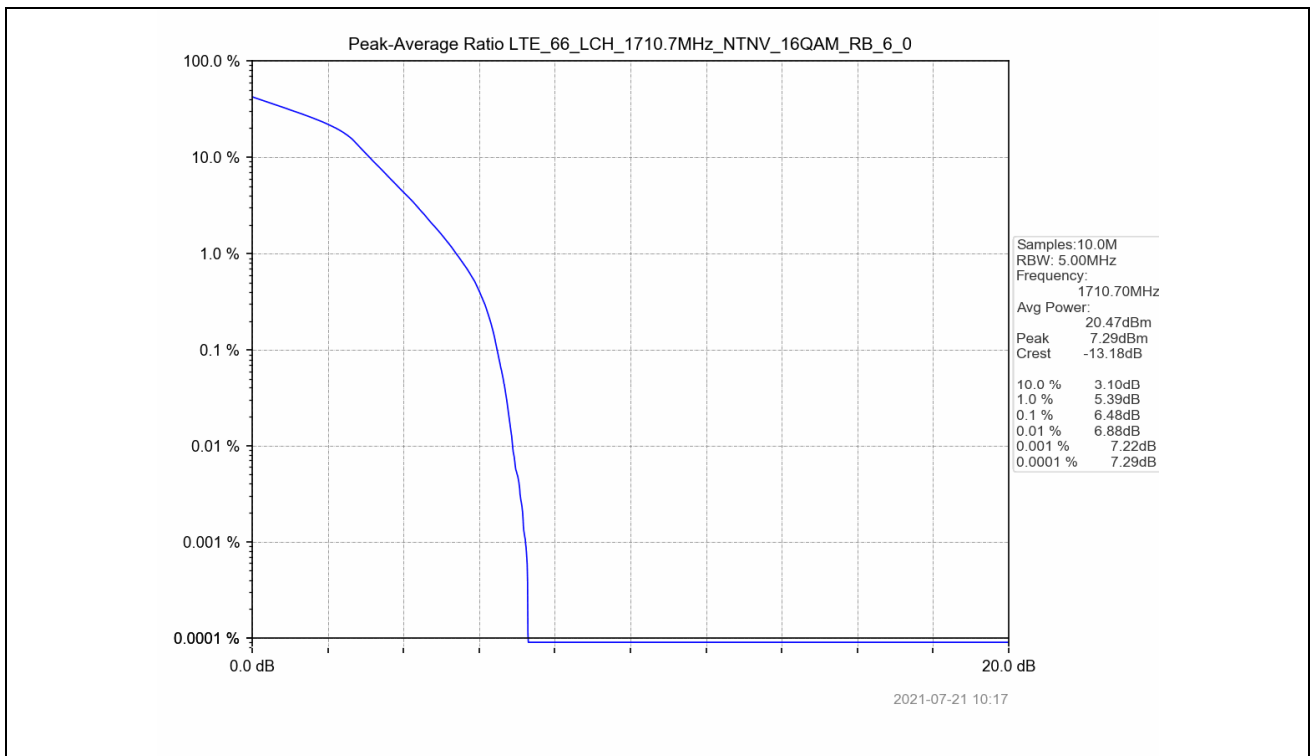

4.2 Test Graph

5. Peak-Average Ratio

5.1 Test Result

Test Band: 66 _ 1.4MHz Bandwidth							
Test Mode	RB Allocation		Test result (dB)			Limit (dB)	Verdict
	Size	Offset	LCH	MCH	HCH		
QPSK	6	0	5.57	5.50	5.40	13	PASS
16QAM	6	0	6.48	6.40	6.26	13	PASS

5.2 Test Graph

2021-07-21 10:19

2021-07-21 10:20

Test Band: 66 3MHz Bandwidth							
Test Mode	RB Allocation		Test result (dB)			Limit (dB)	Verdict
	Size	Offset	LCH	MCH	HCH		
QPSK	15	0	5.64	5.55	5.49	13	PASS
16QAM	15	0	6.53	6.44	6.36	13	PASS