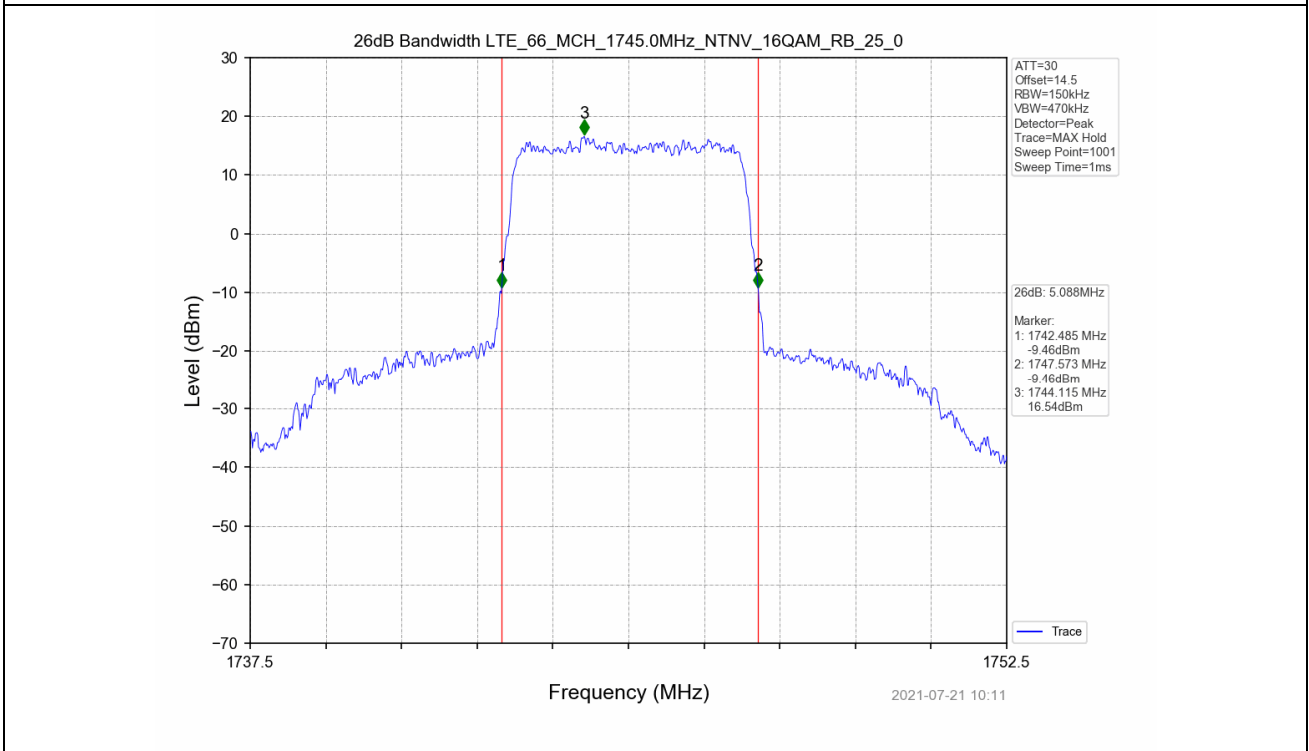

4.2 Test Graph

Test Band: 66 5MHz Bandwidth							
Test Mode	RB Allocation		26dB Bandwidth (MHz)			Limit	Verdict
	Size	Offset	LCH	MCH	HCH		
QPSK	25	0	5.100	5.091	5.081	N/A	PASS
16QAM	25	0	5.063	5.088	5.071	N/A	PASS

4.2 Test Graph

Test Band: 66_10MHz Bandwidth							
Test Mode	RB Allocation		99% Occupied Bandwidth (MHz)			Limit	Verdict
	Size	Offset	LCH	MCH	HCH		
QPSK	50	0	9.038	9.049	9.057	N/A	PASS
16QAM	50	0	9.033	9.020	9.050	N/A	PASS