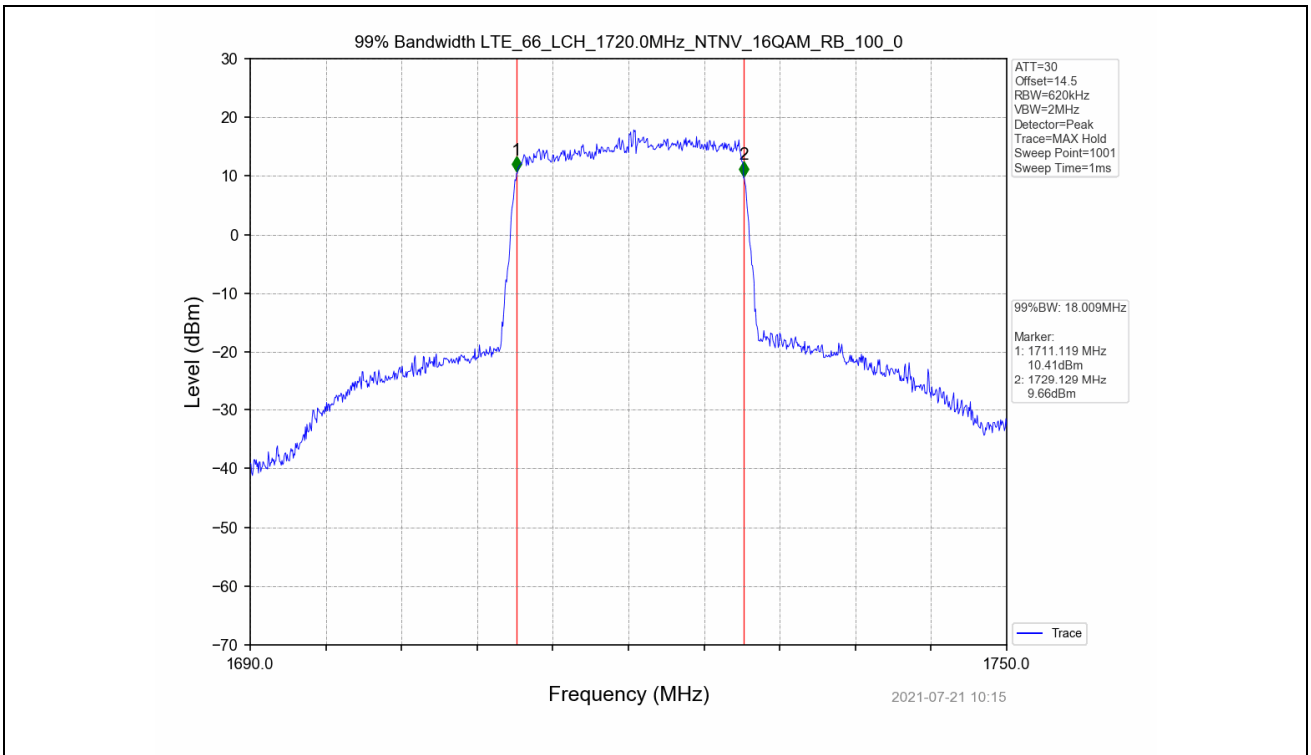

4.2 Test Graph

Test Band: 66_20MHz Bandwidth							
Test Mode	RB Allocation		99% Occupied Bandwidth (MHz)			Limit	Verdict
	Size	Offset	LCH	MCH	HCH		
QPSK	100	0	18.056	18.079	18.042	N/A	PASS
16QAM	100	0	18.009	18.083	17.984	N/A	PASS

4.2 Test Graph

Test Band: 66 20MHz Bandwidth							
Test Mode	RB Allocation		26dB Bandwidth (MHz)			Limit	Verdict
	Size	Offset	LCH	MCH	HCH		
QPSK	100	0	19.648	19.858	19.689	N/A	PASS
16QAM	100	0	19.704	19.679	19.819	N/A	PASS