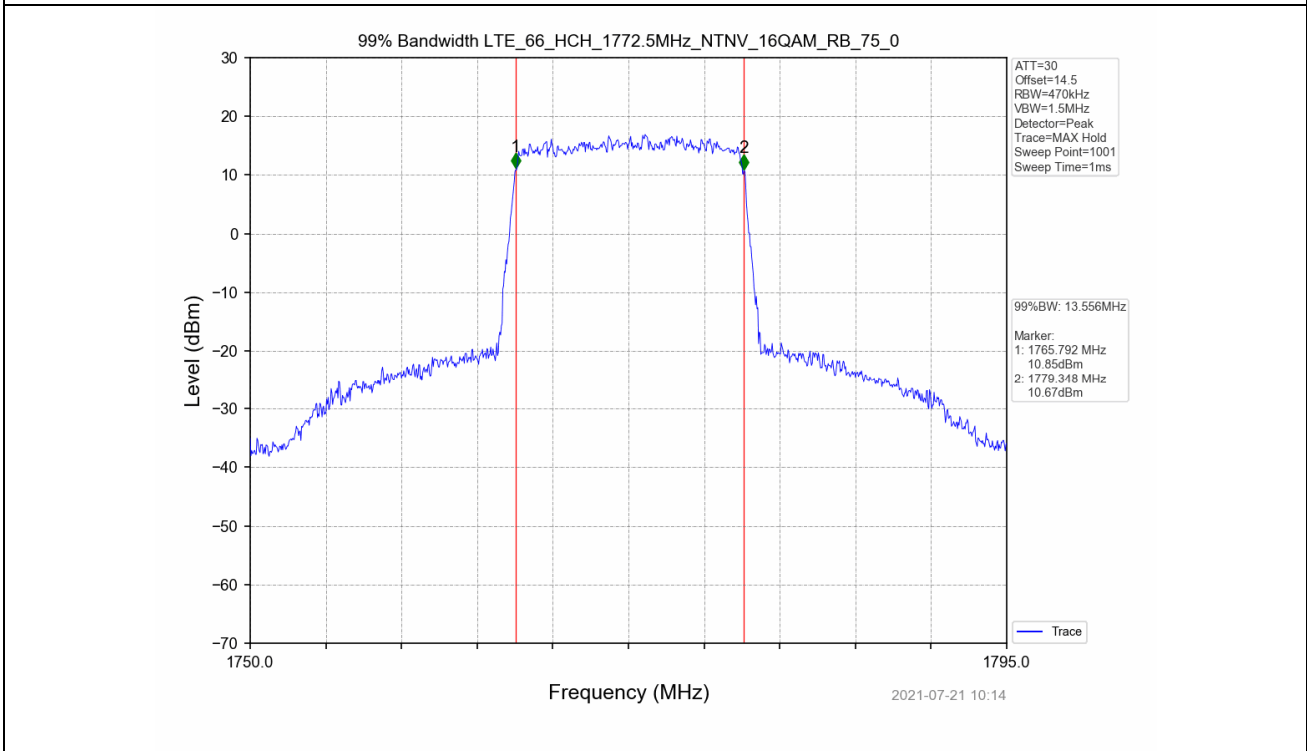

4.2 Test Graph

Test Band: 66_ 15MHz Bandwidth							
Test Mode	RB Allocation		99% Occupied Bandwidth (MHz)			Limit	Verdict
	Size	Offset	LCH	MCH	HCH		
QPSK	75	0	13.548	13.571	13.539	N/A	PASS
16QAM	75	0	13.571	13.579	13.556	N/A	PASS

4.2 Test Graph

Test Band: 66 15MHz Bandwidth							
Test Mode	RB Allocation		26dB Bandwidth (MHz)			Limit	Verdict
	Size	Offset	LCH	MCH	HCH		
QPSK	75	0	14.875	14.840	14.942	N/A	PASS
16QAM	75	0	14.943	14.944	14.913	N/A	PASS