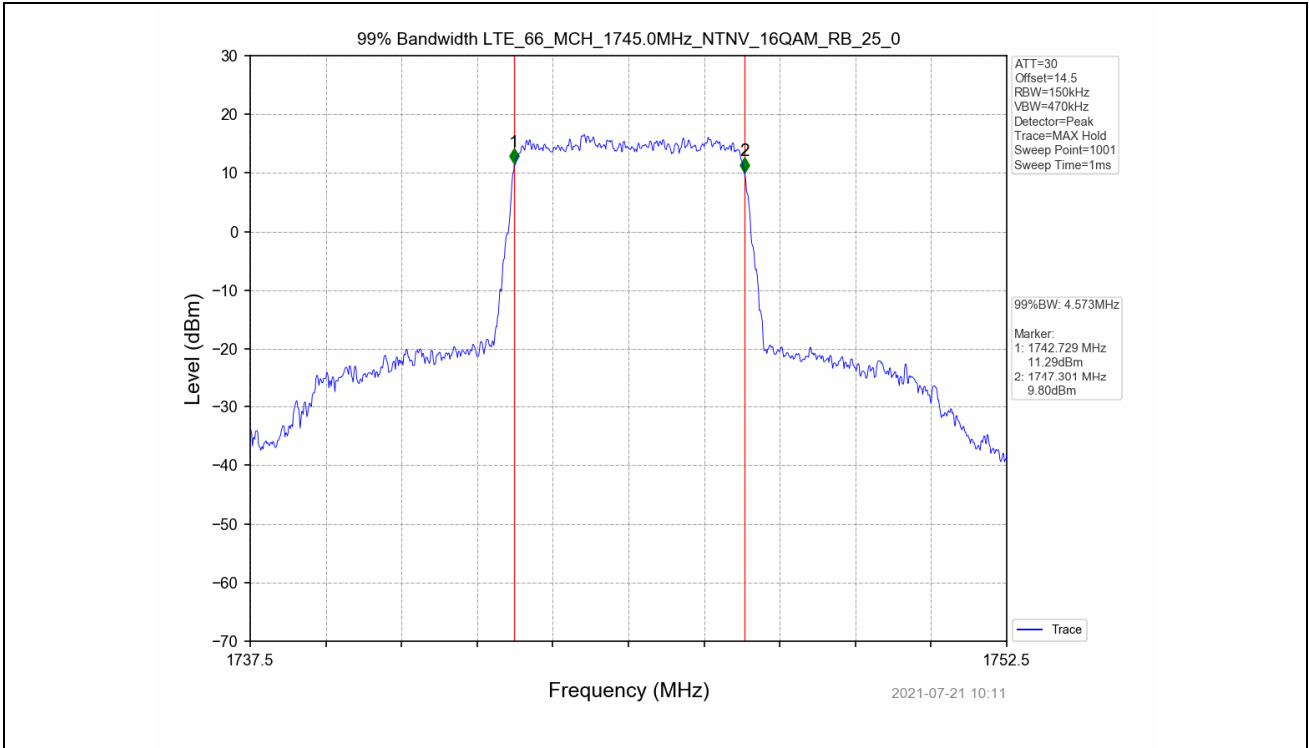

Test Band: 66_5MHz Bandwidth							
Test Mode	RB Allocation		99% Occupied Bandwidth (MHz)			Limit	Verdict
	Size	Offset	LCH	MCH	HCH		
QPSK	25	0	4.550	4.550	4.577	N/A	PASS
16QAM	25	0	4.569	4.573	4.540	N/A	PASS

4.2 Test Graph

Test Band: 66 5MHz Bandwidth							
Test Mode	RB Allocation		26dB Bandwidth (MHz)			Limit	Verdict
	Size	Offset	LCH	MCH	HCH		
QPSK	25	0	5.100	5.091	5.081	N/A	PASS
16QAM	25	0	5.063	5.088	5.071	N/A	PASS