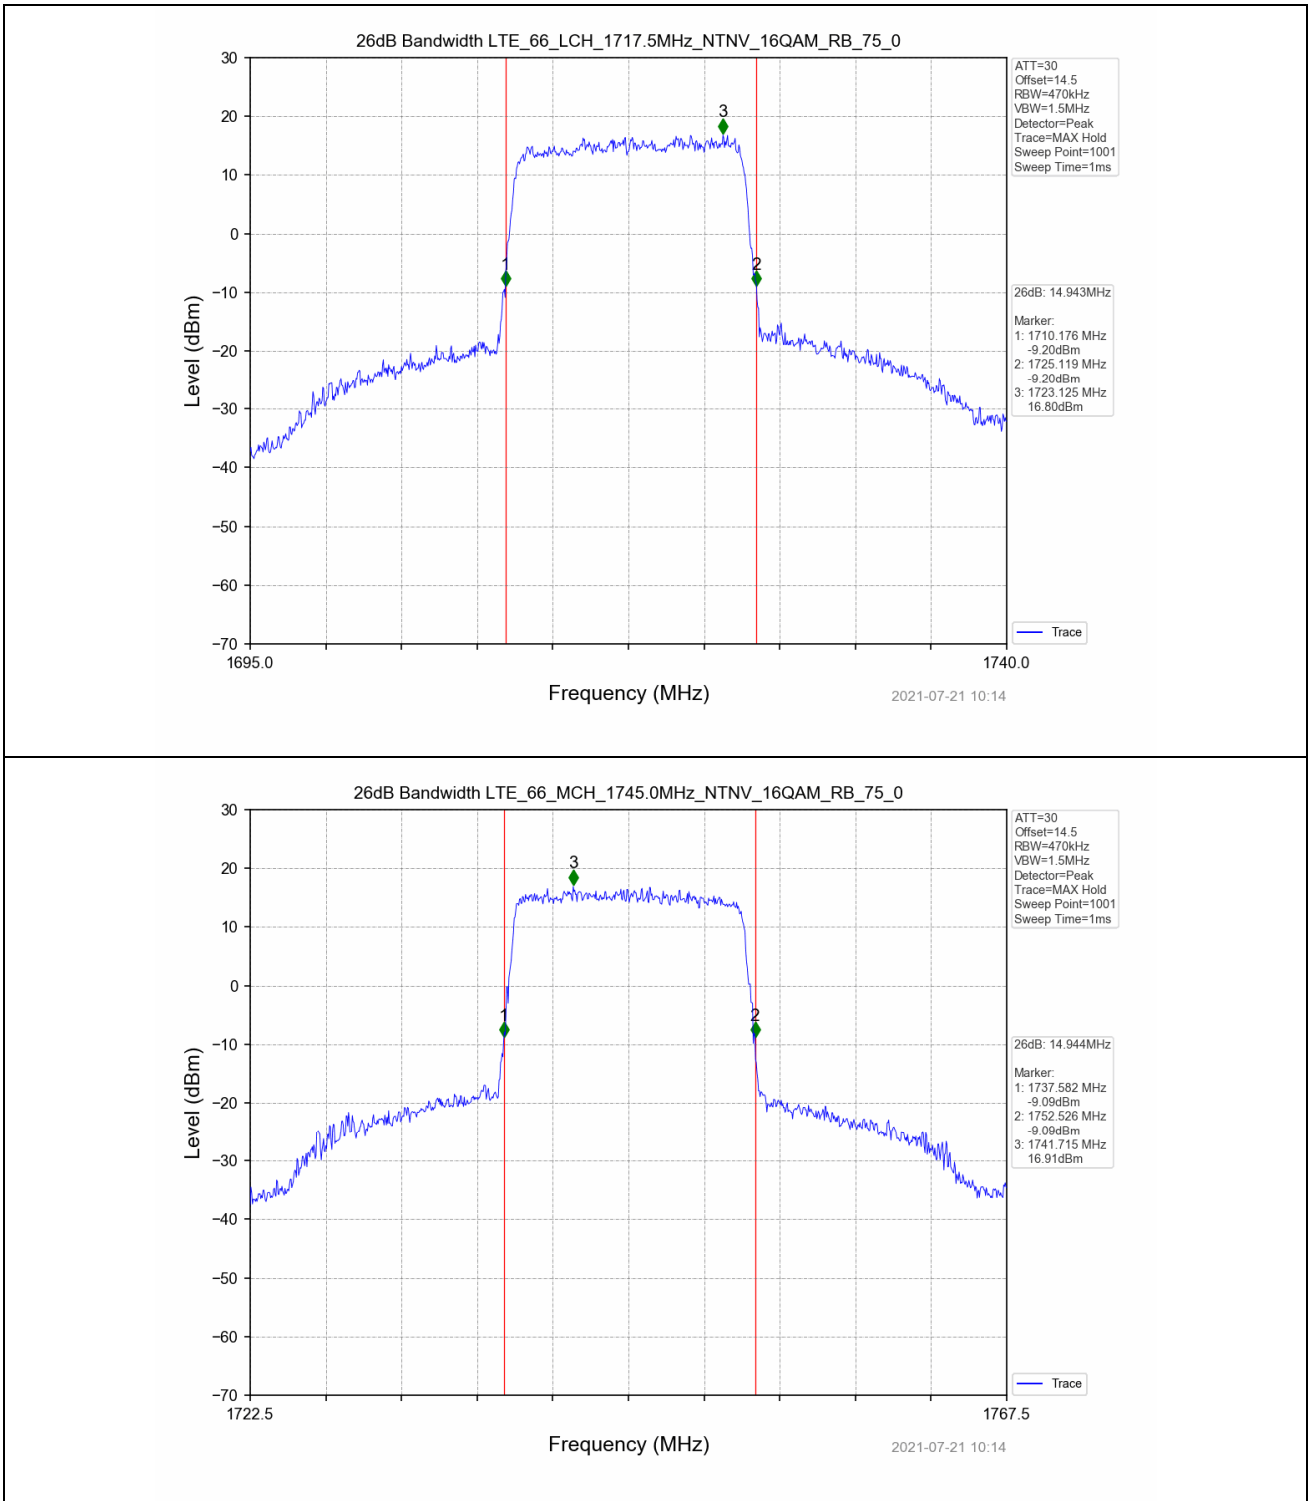

4.2 Test Graph

Test Band: 66 15MHz Bandwidth							
Test Mode	RB Allocation		26dB Bandwidth (MHz)			Limit	Verdict
	Size	Offset	LCH	MCH	HCH		
QPSK	75	0	14.875	14.840	14.942	N/A	PASS
16QAM	75	0	14.943	14.944	14.913	N/A	PASS

4.2 Test Graph

Test Band: 66_20MHz Bandwidth							
Test Mode	RB Allocation		99% Occupied Bandwidth (MHz)			Limit	Verdict
	Size	Offset	LCH	MCH	HCH		
QPSK	100	0	18.056	18.079	18.042	N/A	PASS
16QAM	100	0	18.009	18.083	17.984	N/A	PASS