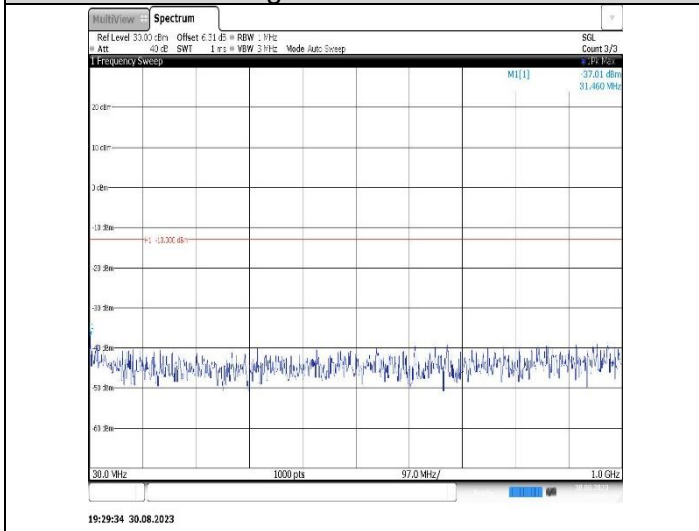

Band66-3MHz-QPSK-131987-1RB#0-Range1:30~1000MHz