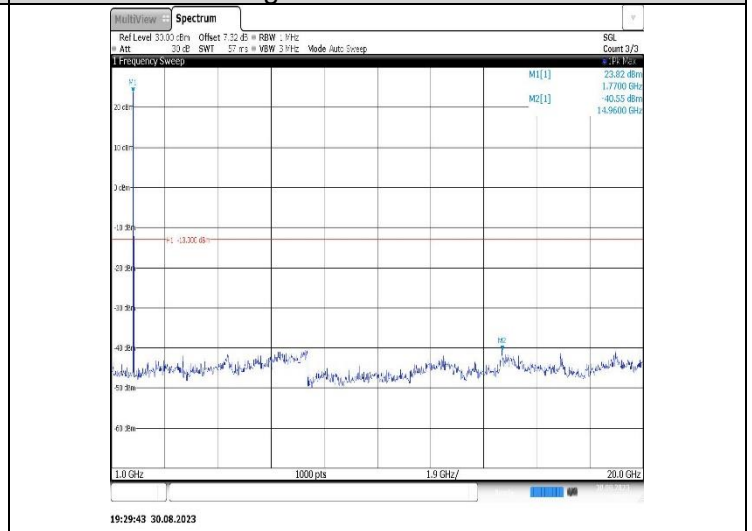

Band66-3MHz-QPSK-131987-1RB#0-Range2:1000~20000MHz