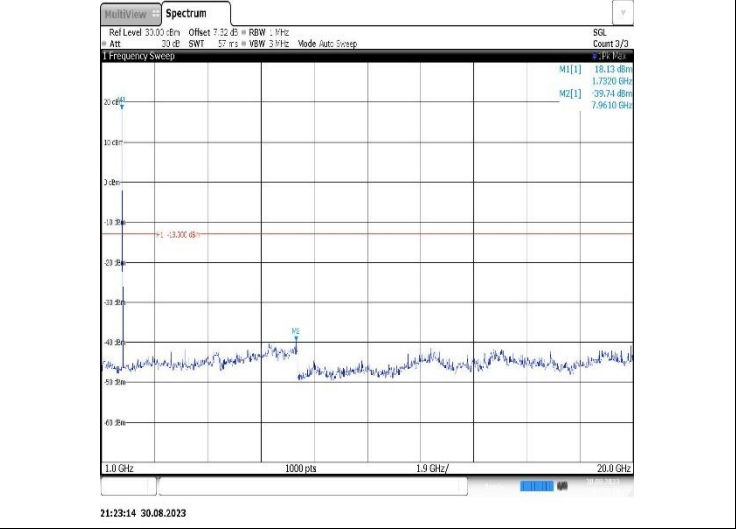

Band66-15MHz-16QAM-132597-1RB#0-Range2:1000~20000MHz