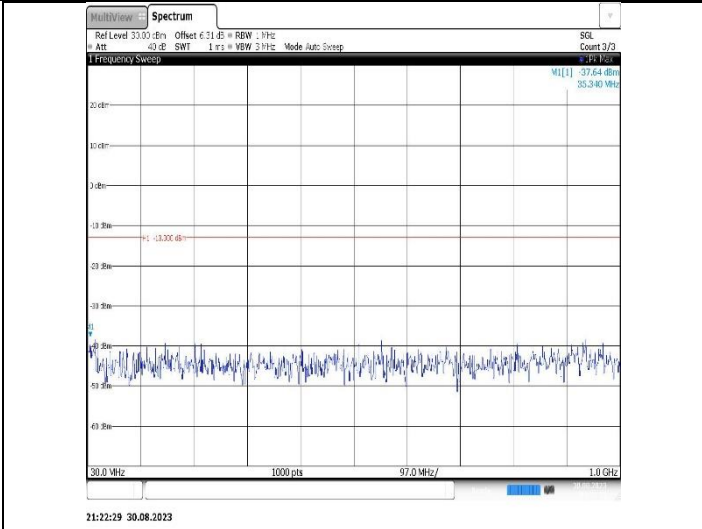

Band66-15MHz-16QAM-132322-1RB#0-Range1:30~1000MHz