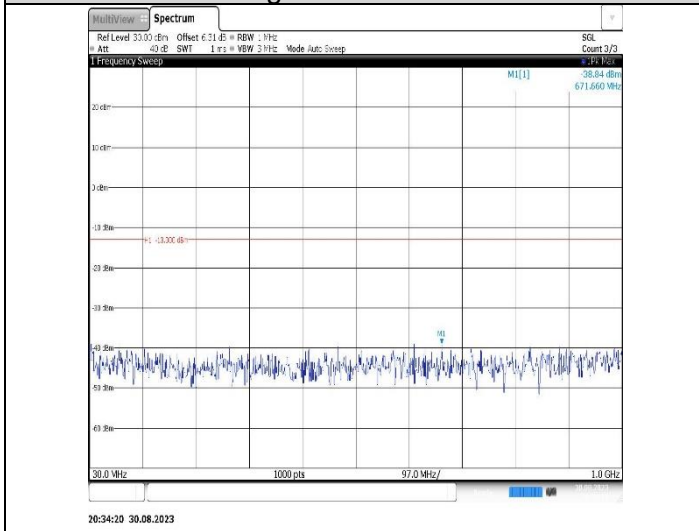

Band66-5MHz-16QAM-131997-1RB#0-Range1:30~1000MHz