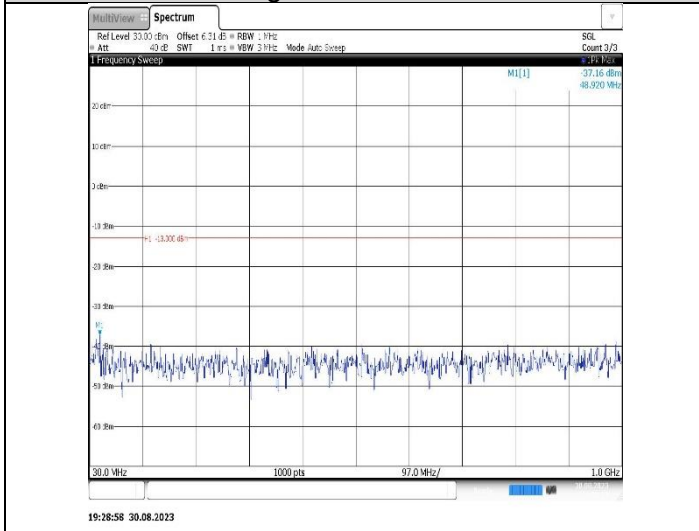

Band66-1.4MHz-16QAM-131979-1RB#0-Range1:30~1000MHz

Band66-1.4MHz-16QAM-131979-1RB#0-Range2:1000~20000MHz

Band66-1.4MHz-16QAM-132322-1RB#0-Range1:30~1000MHz

Band66-1.4MHz-16QAM-132322-1RB#0-Range2:1000~20000MHz