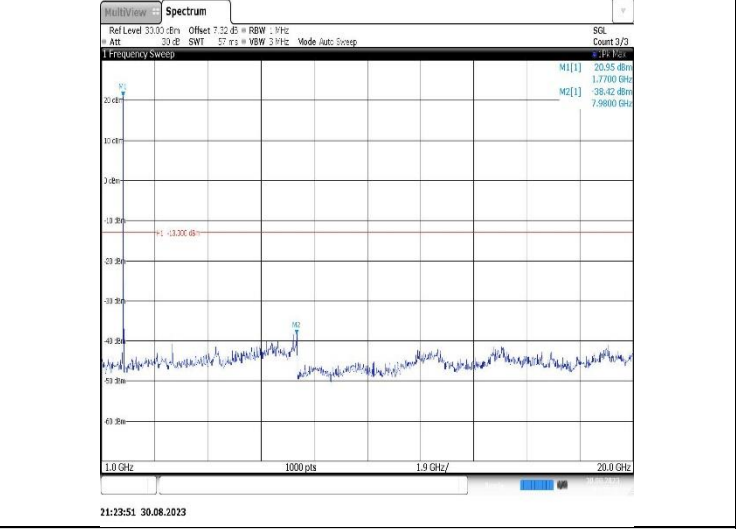

Band66-20MHz-QPSK-132072-1RB#0-Range2:1000~20000MHz