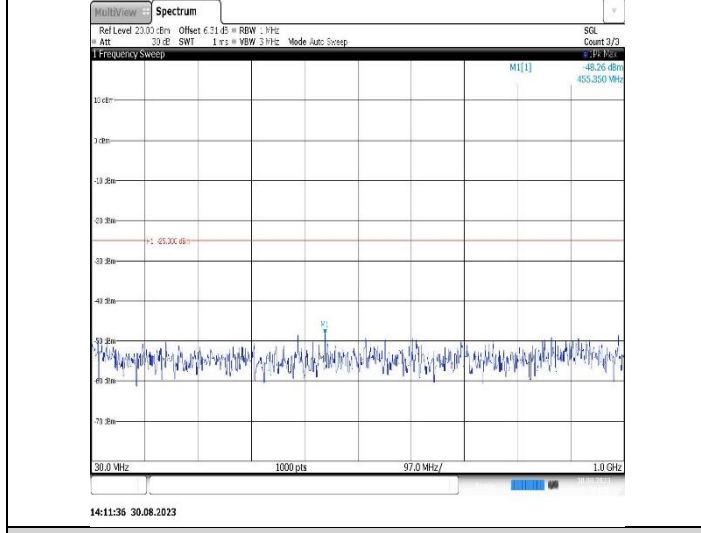

Band38-10MHz-QPSK-38200-1RB#0-Range1:30~1000MHz

Band38-10MHz-16QAM-37800-1RB#0-Range1:30~1000MHz