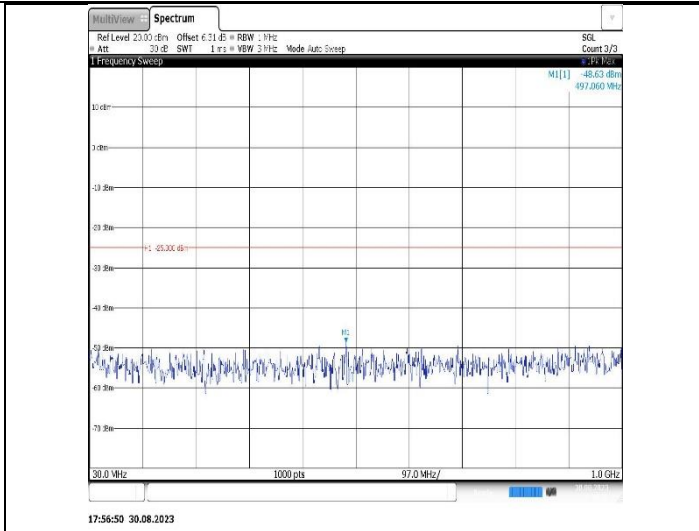

Band41-15MHz-QPSK-39725-1RB#0-Range1:30~1000MHz

Band41-15MHz-QPSK-40620-1RB#0-Range1:30~1000MHz