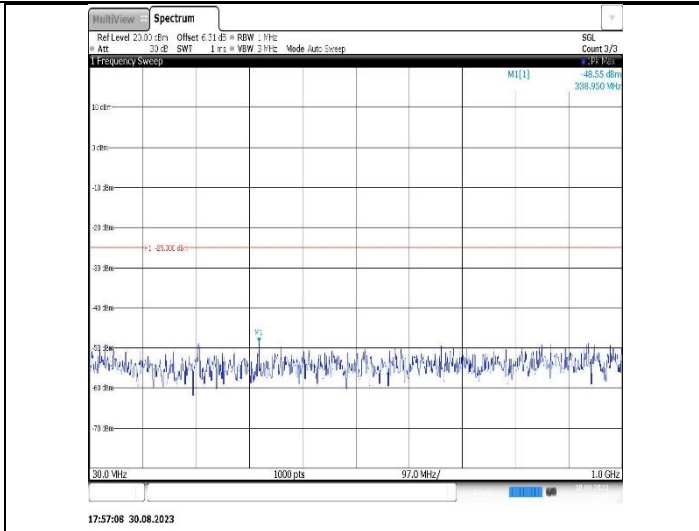

Band41-15MHz-16QAM-39725-1RB#0-Range1:30~1000MHz

Band41-15MHz-16QAM-40620-1RB#0-Range1:30~1000MHz