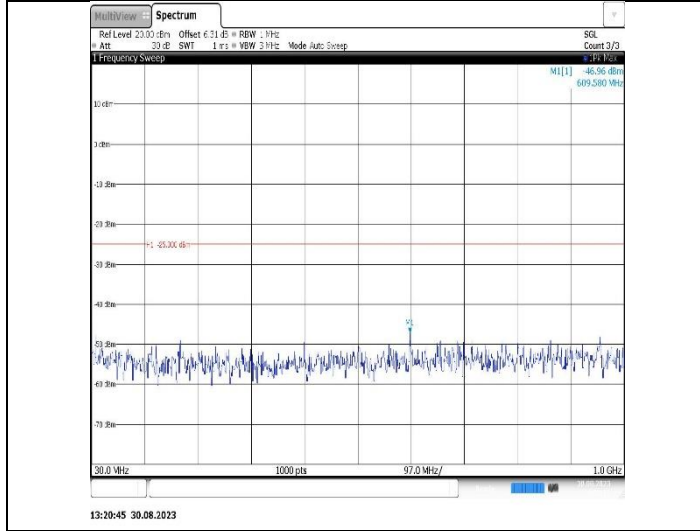

Band38-5MHz-16QAM-38000-1RB#0-Range1:30~1000MHz

Band38-5MHz-16QAM-38225-1RB#0-Range1:30~1000MHz