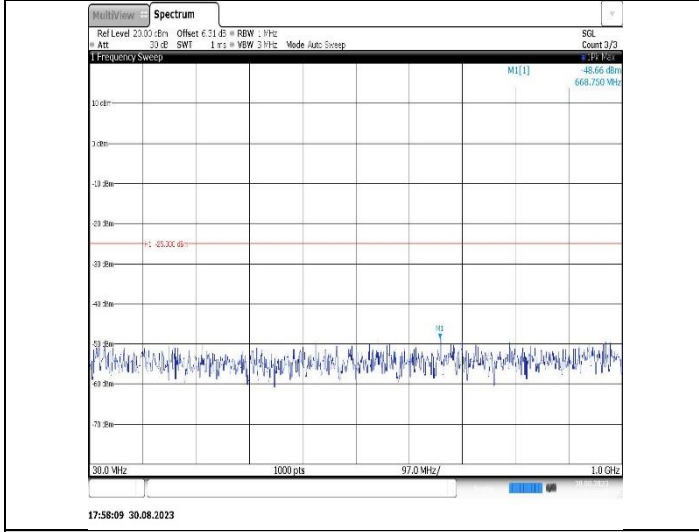

Band41-15MHz-QPSK-41515-1RB#0-Range1:30~1000MHz

Band41-15MHz-16QAM-39725-1RB#0-Range1:30~1000MHz