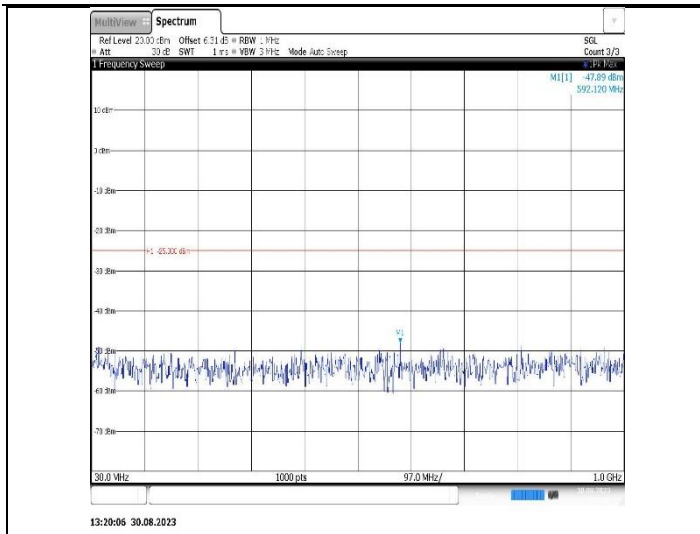

Band38-5MHz-16QAM-37775-1RB#0-Range1:30~1000MHz

Band38-5MHz-16QAM-38000-1RB#0-Range1:30~1000MHz