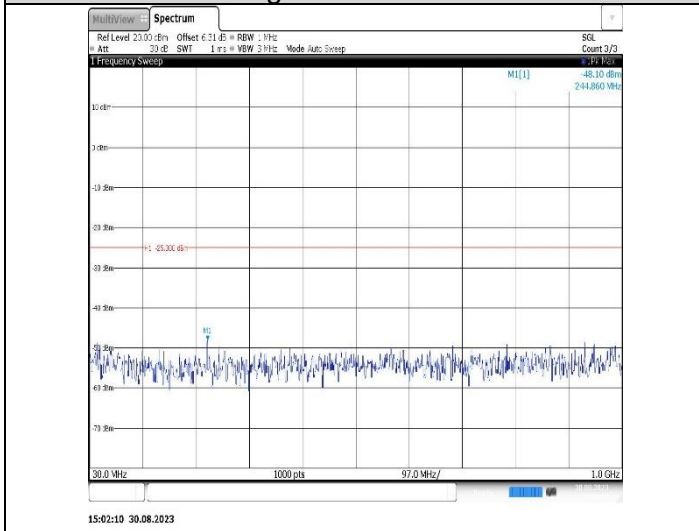

Band38-15MHz-QPSK-38175-1RB#0-Range1:30~1000MHz

Band38-15MHz-16QAM-37825-1RB#0-Range1:30~1000MHz