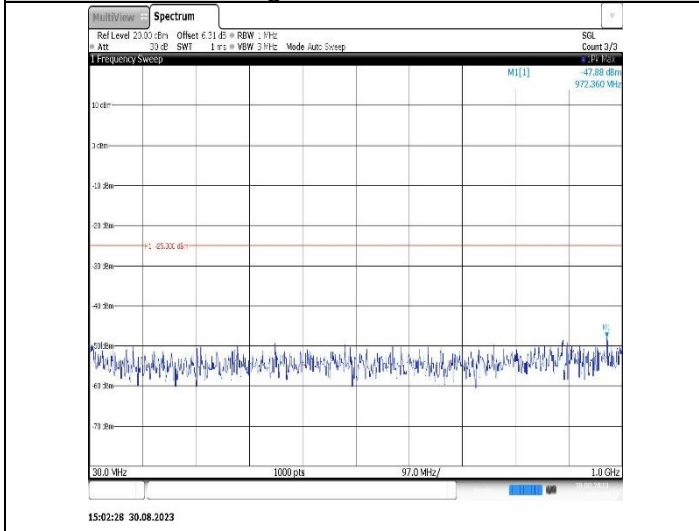

Band38-15MHz-16QAM-38000-1RB#0-Range1:30~1000MHz

Band38-15MHz-16QAM-38000-1RB#0-Range2:1000~26500MHz

Band38-15MHz-16QAM-38175-1RB#0-Range1:30~1000MHz

Band38-15MHz-16QAM-38175-1RB#0-Range2:1000~26500MHz

Band38-20MHz-QPSK-37850-1RB#0-Range1:30~1000MHz