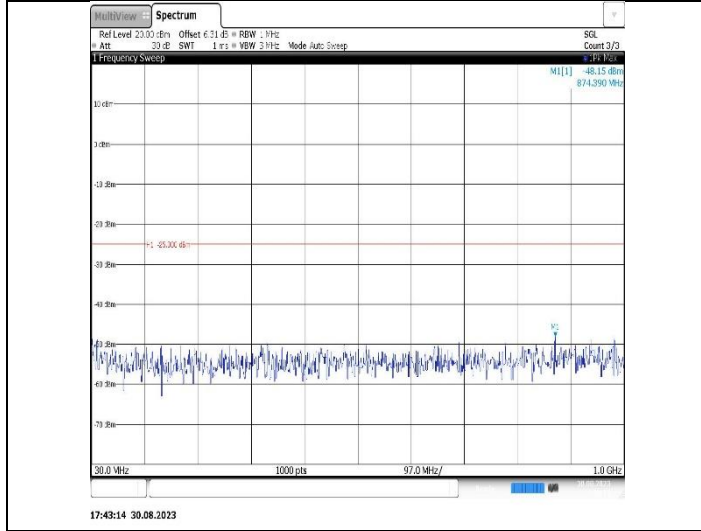

Band41-10MHz-16QAM-40620-1RB#0-Range1:30~1000MHz

Band41-10MHz-16QAM-41540-1RB#0-Range1:30~1000MHz