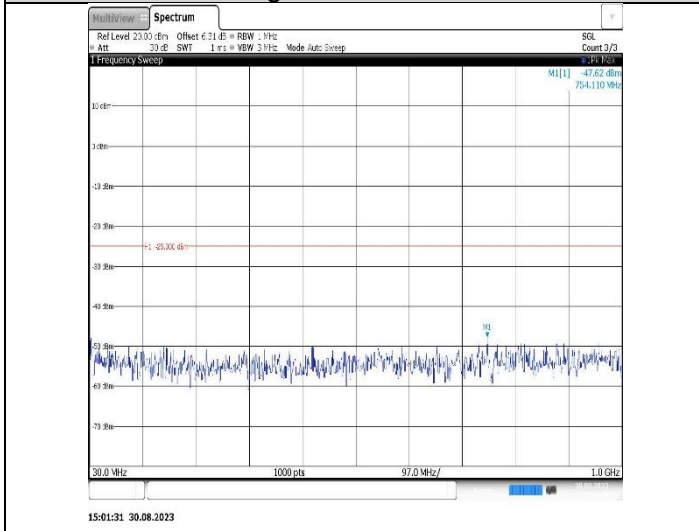

Band38-15MHz-QPSK-38000-1RB#0-Range1:30~1000MHz

Band38-15MHz-QPSK-38175-1RB#0-Range1:30~1000MHz