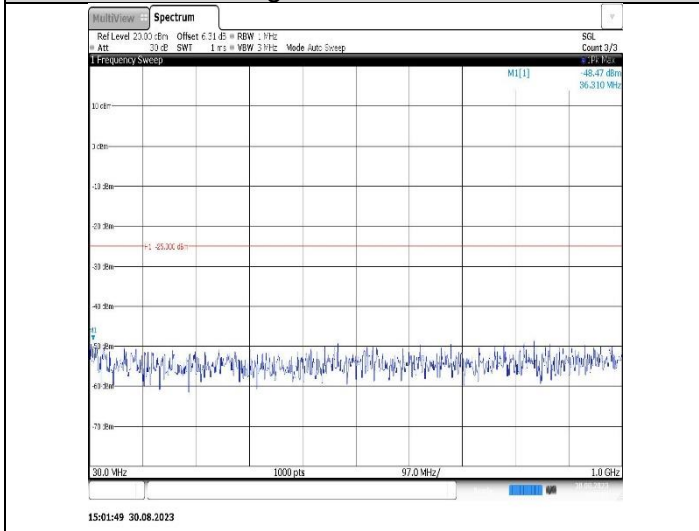

Band38-15MHz-16QAM-38000-1RB#0-Range1:30~1000MHz

Band38-15MHz-16QAM-38175-1RB#0-Range1:30~1000MHz