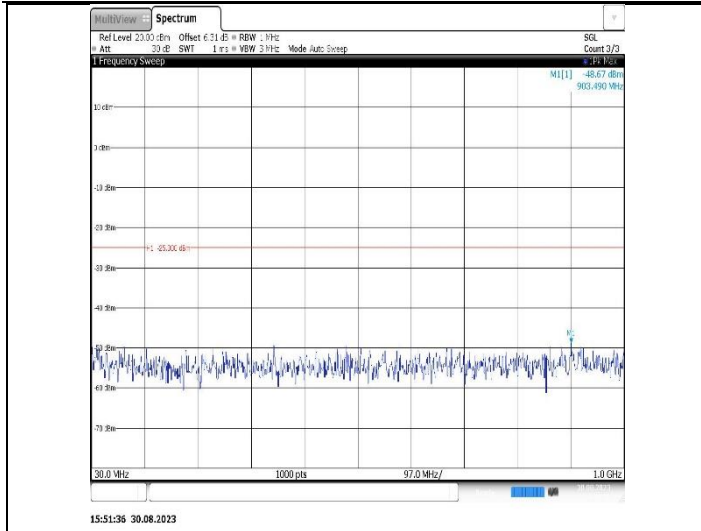

Band38-20MHz-16QAM-37850-1RB#0-Range1:30~1000MHz

Band38-20MHz-16QAM-38000-1RB#0-Range1:30~1000MHz