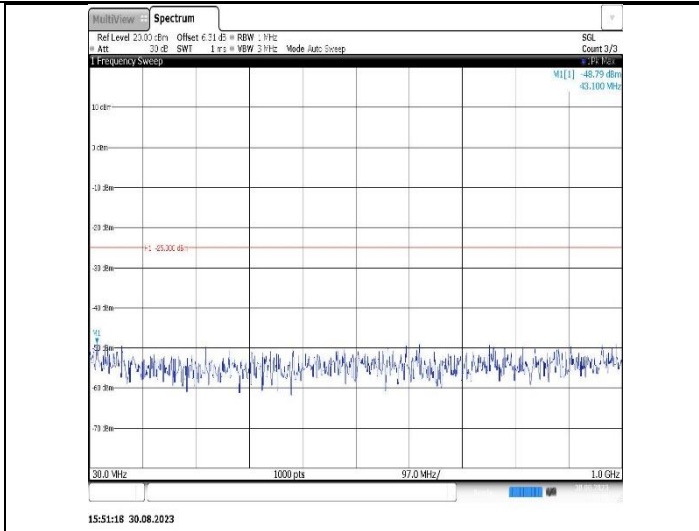

Band38-20MHz-QPSK-37850-1RB#0-Range1:30~1000MHz

Band38-20MHz-QPSK-38000-1RB#0-Range1:30~1000MHz