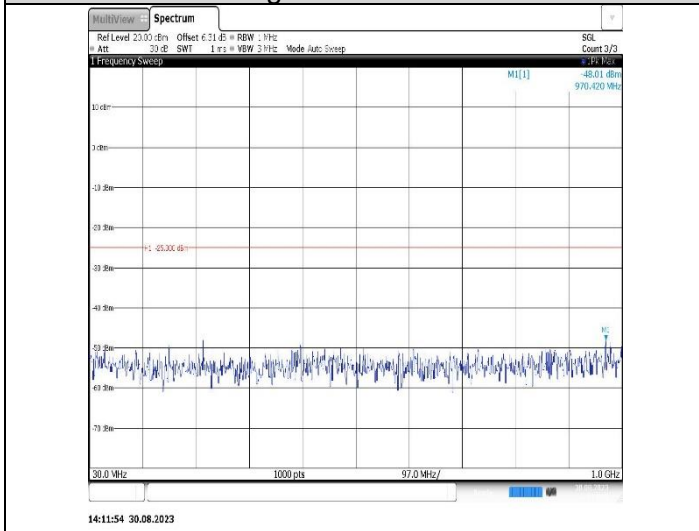

Band38-10MHz-16QAM-38200-1RB#0-Range1:30~1000MHz

Band38-15MHz-QPSK-37825-1RB#0-Range1:30~1000MHz