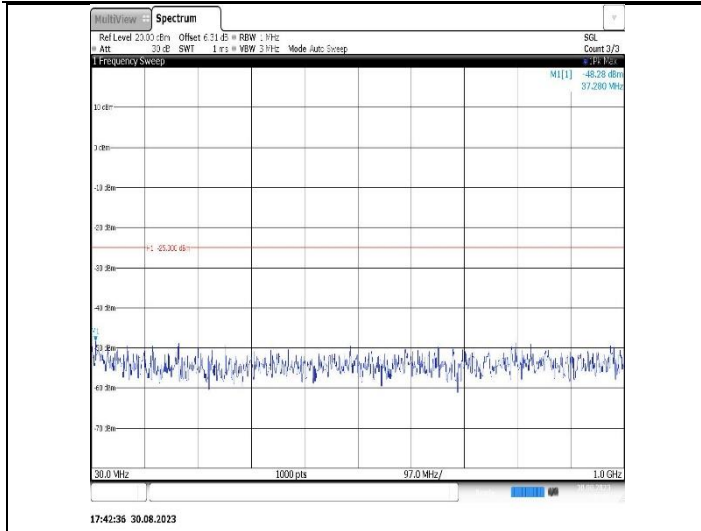

Band41-10MHz-16QAM-39700-1RB#0-Range1:30~1000MHz

Band41-10MHz-16QAM-40620-1RB#0-Range1:30~1000MHz