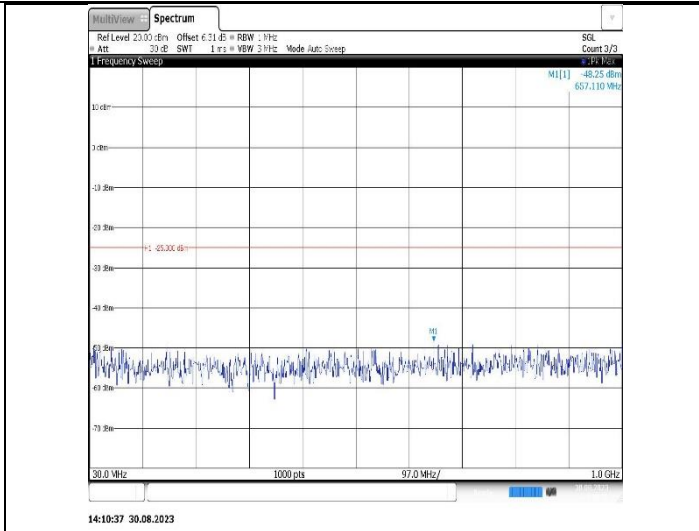

Band38-10MHz-16QAM-37800-1RB#0-Range1:30~1000MHz

Band38-10MHz-16QAM-38000-1RB#0-Range1:30~1000MHz