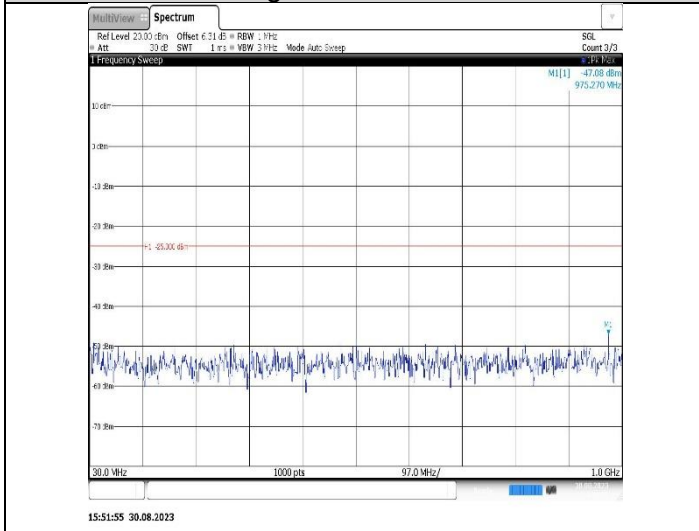

Band38-20MHz-QPSK-38000-1RB#0-Range1:30~1000MHz

Band38-20MHz-QPSK-38150-1RB#0-Range1:30~1000MHz