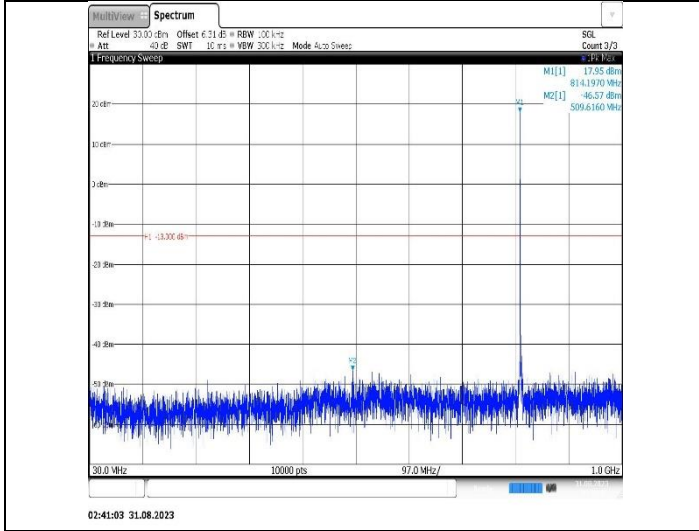

Band26(814-824)-1.4MHz-16QAM-26697-1RB#0-Range1:30~1000MHz

Band26(814-824)-1.4MHz-16QAM-26740-1RB#0-Range1:30~1000MHz