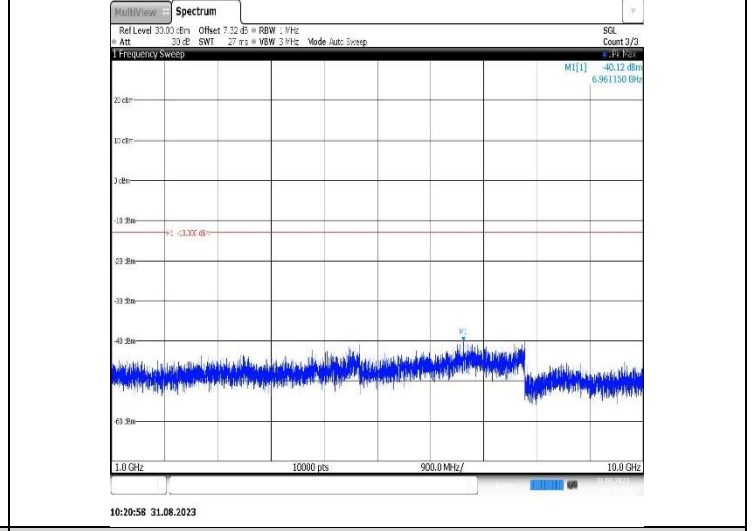

Band26(814-824)-5MHz-16QAM-26715-1RB#0-Range2:1000~10000MHz

Band26(814-824)-5MHz-16QAM-26740-1RB#0-Range1:30~1000MHz

Band26(814-824)-5MHz-16QAM-26740-1RB#0-Range2:1000~10000MHz

Band26(814-824)-5MHz-16QAM-26765-1RB#0-Range1:30~1000MHz