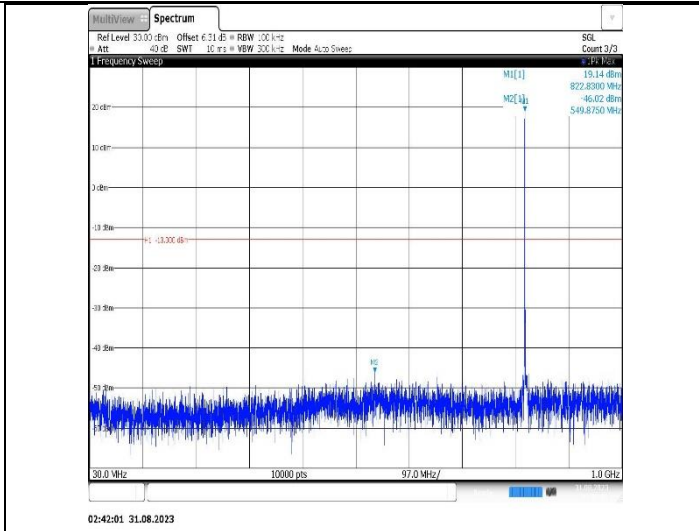

Band26(814-824)-1.4MHz-QPSK-26783-1RB#0-Range1:30~1000MHz

Band26(814-824)-1.4MHz-16QAM-26697-1RB#0-Range1:30~1000MHz