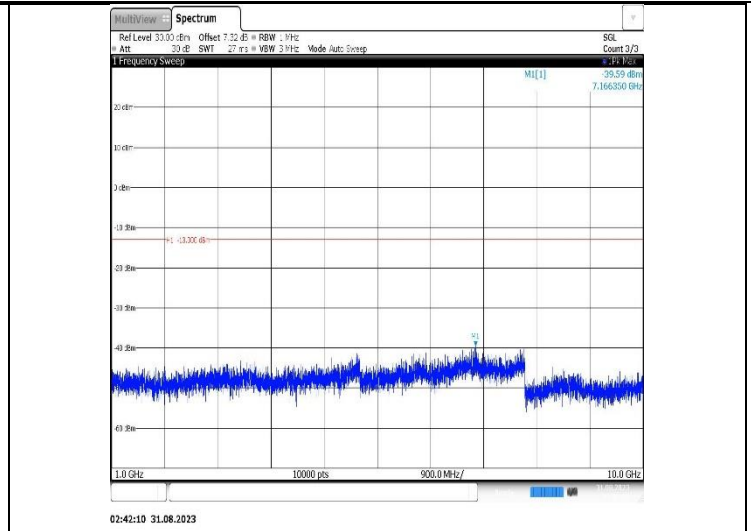

Band26(814-824)-1.4MHz-QPSK-26740-1RB#0-Range2:1000~10000MHz

Band26(814-824)-1.4MHz-QPSK-26783-1RB#0-Range1:30~1000MHz

Band26(814-824)-1.4MHz-QPSK-26783-1RB#0-Range2:1000~10000MHz

Band26(814-824)-1.4MHz-16QAM-26697-1RB#0-Range1:30~1000MHz