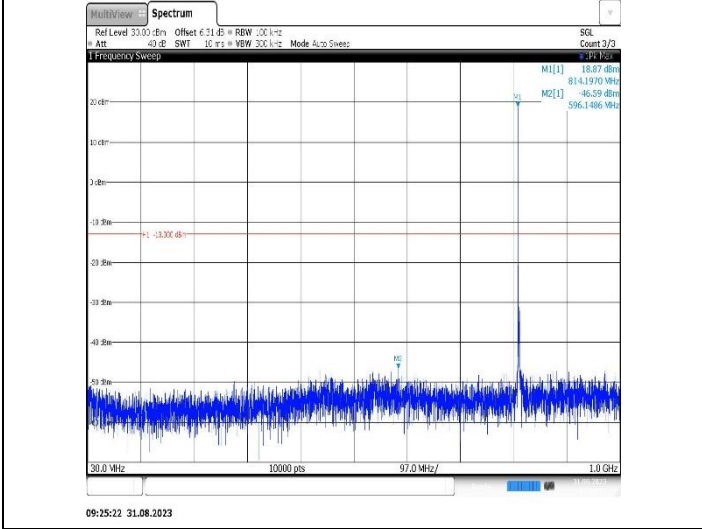

Band26(814-824)-3MHz-QPSK-26705-1RB#0-Range1:30~1000MHz

Band26(814-824)-3MHz-QPSK-26740-1RB#0-Range1:30~1000MHz