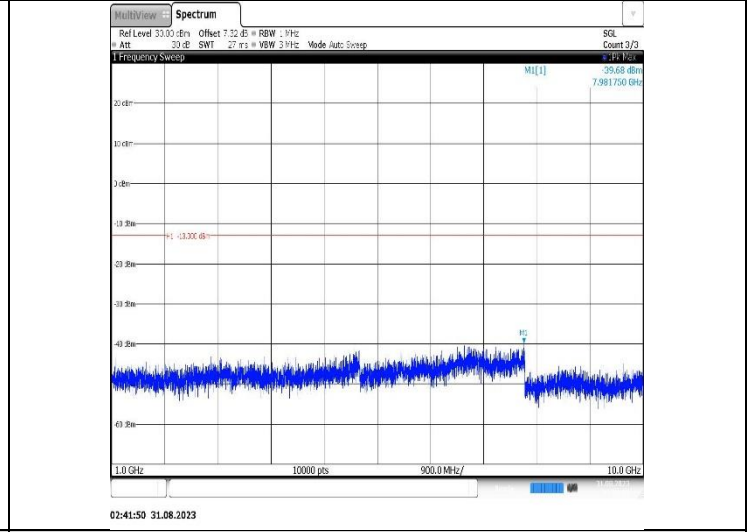

Band26(814-824)-1.4MHz-16QAM-26697-1RB#0-Range2:1000~10000MHz

Band26(814-824)-1.4MHz-16QAM-26740-1RB#0-Range1:30~1000MHz

Band26(814-824)-1.4MHz-16QAM-26740-1RB#0-Range2:1000~10000MHz

Band26(814-824)-1.4MHz-16QAM-26783-1RB#0-Range1:30~1000MHz