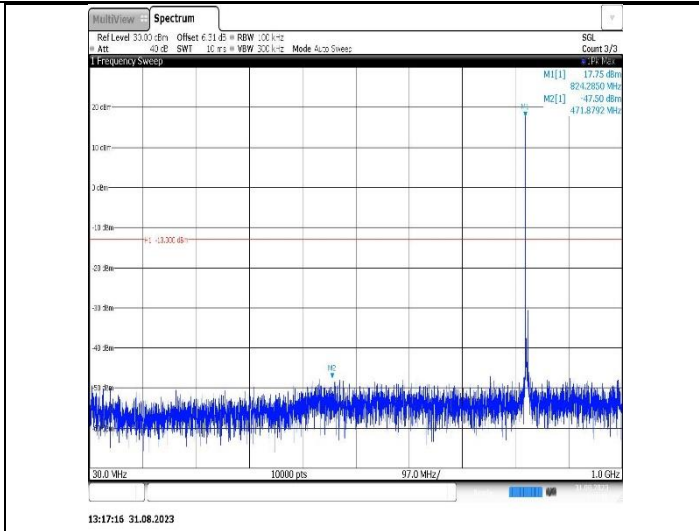

Band26(824-849)-5MHz-16QAM-26815-1RB#0-Range1:30~1000MHz

Band26(824-849)-5MHz-16QAM-26915-1RB#0-Range1:30~1000MHz