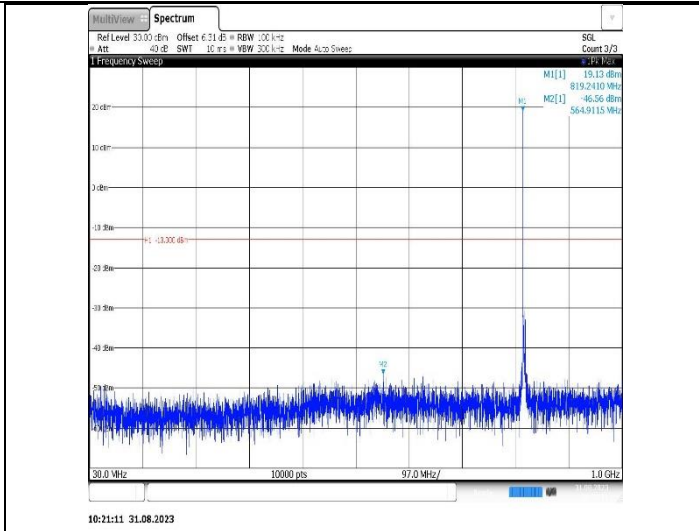

Band26(814-824)-5MHz-QPSK-26765-1RB#0-Range1:30~1000MHz

Band26(814-824)-5MHz-16QAM-26715-1RB#0-Range1:30~1000MHz