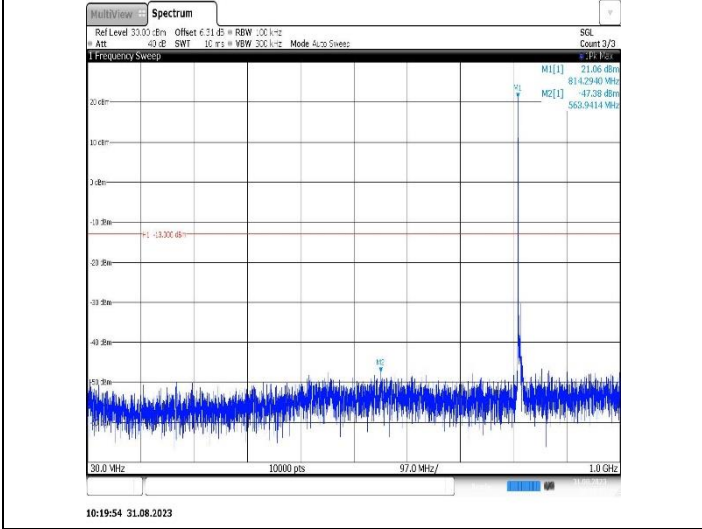

Band26(814-824)-5MHz-QPSK-26715-1RB#0-Range1:30~1000MHz

Band26(814-824)-5MHz-QPSK-26740-1RB#0-Range1:30~1000MHz