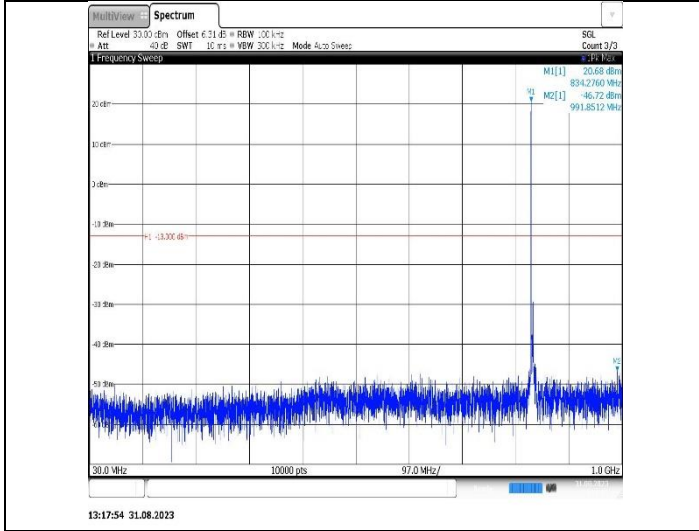

Band26(824-849)-5MHz-16QAM-26915-1RB#0-Range1:30~1000MHz

Band26(824-849)-5MHz-16QAM-27015-1RB#0-Range1:30~1000MHz