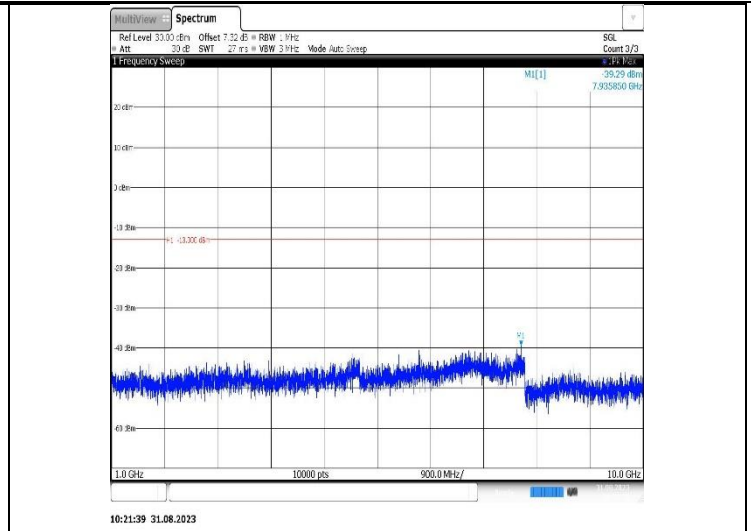

Band26(814-824)-5MHz-16QAM-26765-1RB#0-Range2:1000~10000MHz

Band26(814-824)-10MHz-QPSK-26740-1RB#0-Range2:1000~10000MHz