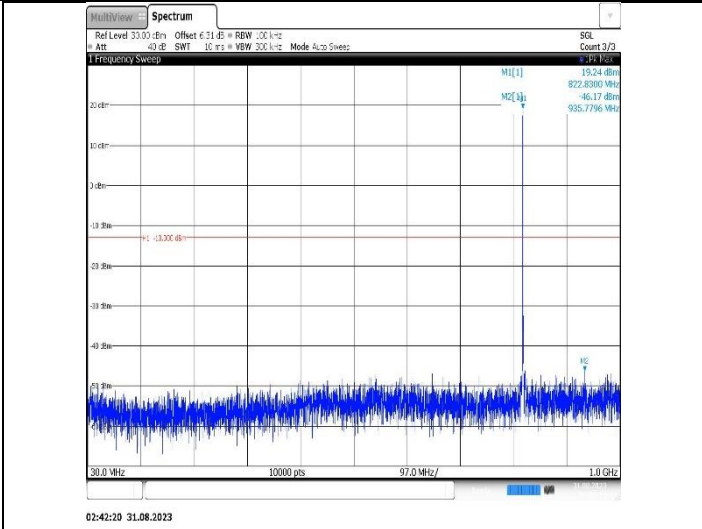

Band26(814-824)-1.4MHz-16QAM-26783-1RB#0-Range1:30~1000MHz

Band26(814-824)-3MHz-QPSK-26705-1RB#0-Range1:30~1000MHz