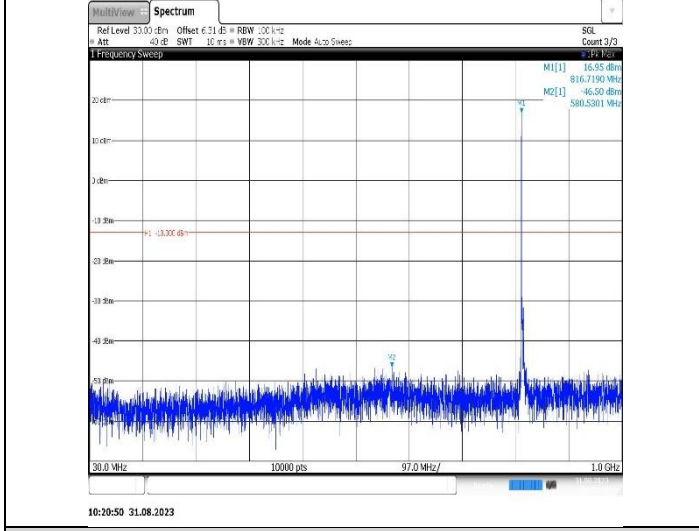

Band26(814-824)-5MHz-16QAM-26740-1RB#0-Range1:30~1000MHz

Band26(814-824)-5MHz-16QAM-26765-1RB#0-Range1:30~1000MHz