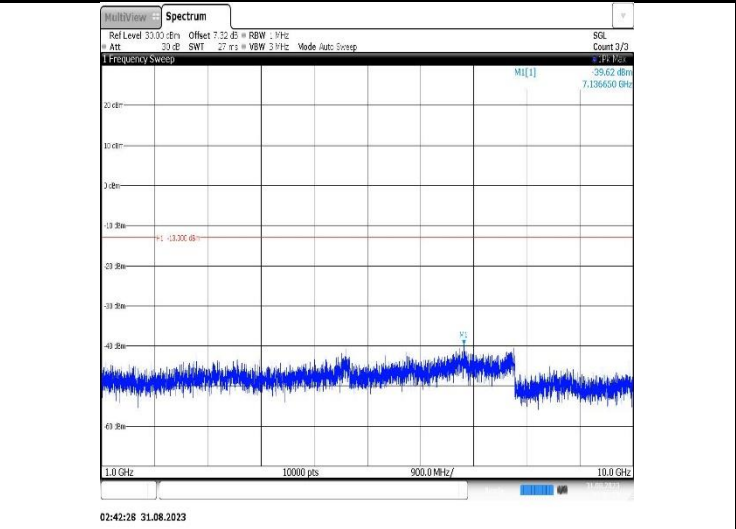

Band26(814-824)-1.4MHz-16QAM-26783-1RB#0-Range2:1000~10000MHz

Band26(814-824)-3MHz-QPSK-26705-1RB#0-Range2:1000~10000MHz