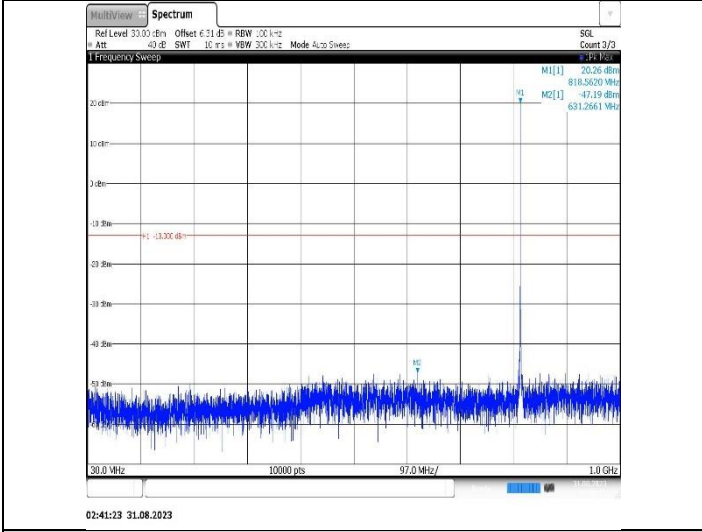

Band26(814-824)-1.4MHz-QPSK-26740-1RB#0-Range1:30~1000MHz

Band26(814-824)-1.4MHz-QPSK-26783-1RB#0-Range1:30~1000MHz