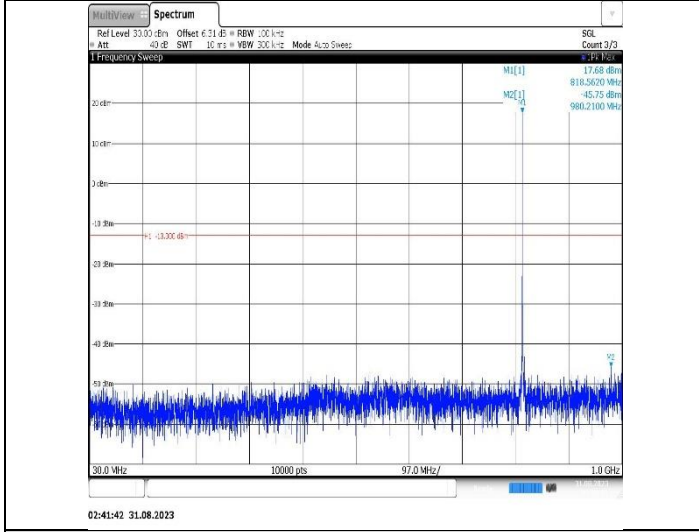

Band26(814-824)-1.4MHz-16QAM-26740-1RB#0-Range1:30~1000MHz

Band26(814-824)-1.4MHz-16QAM-26783-1RB#0-Range1:30~1000MHz