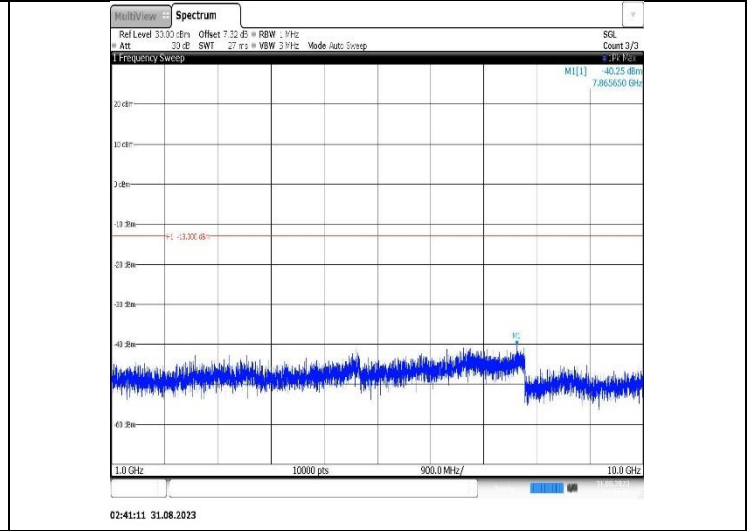

Band26(814-824)-1.4MHz-16QAM-26697-1RB#0-Range2:1000~10000MHz

Band26(814-824)-1.4MHz-16QAM-26740-1RB#0-Range2:1000~10000MHz