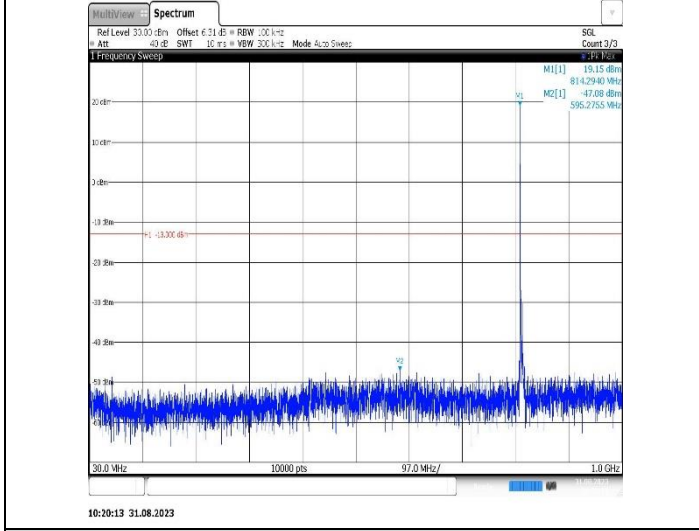

Band26(814-824)-5MHz-16QAM-26715-1RB#0-Range1:30~1000MHz

Band26(814-824)-5MHz-16QAM-26740-1RB#0-Range1:30~1000MHz