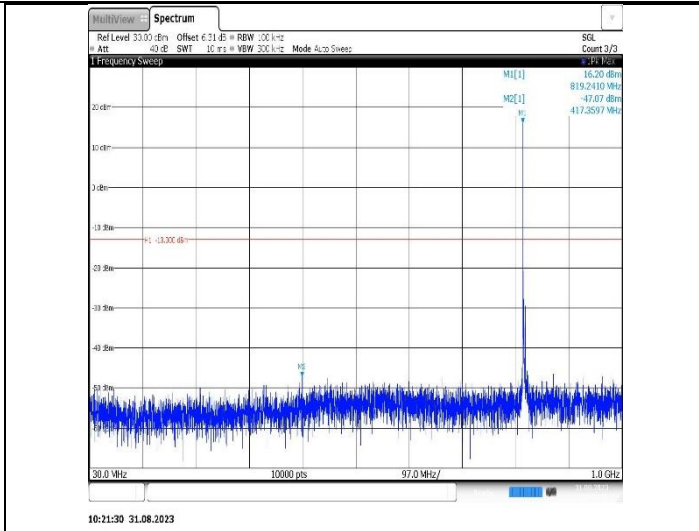

Band26(814-824)-5MHz-16QAM-26765-1RB#0-Range1:30~1000MHz

Band26(814-824)-10MHz-QPSK-26740-1RB#0-Range1:30~1000MHz