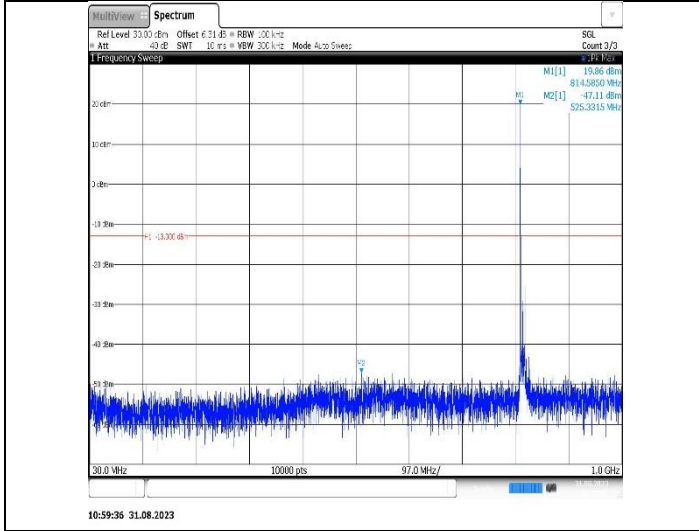

Band26(814-824)-10MHz-QPSK-26740-1RB#0-Range1:30~1000MHz

Band26(814-824)-10MHz-16QAM-26740-1RB#0-Range1:30~1000MHz