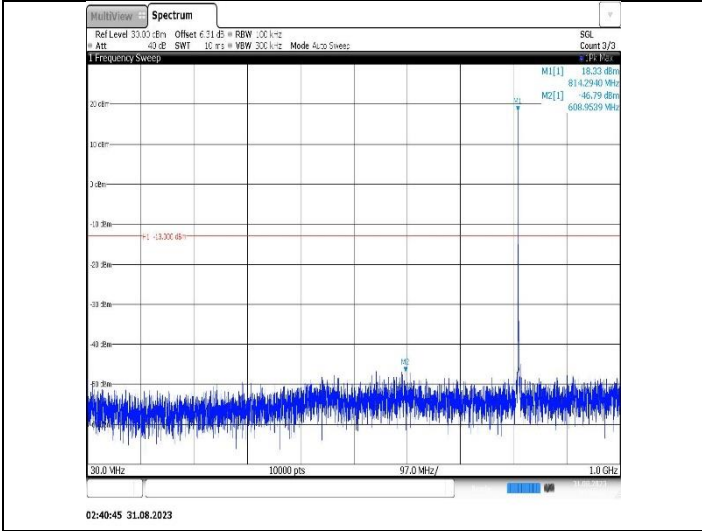

Band26(814-824)-1.4MHz-QPSK-26697-1RB#0-Range1:30~1000MHz

Band26(814-824)-1.4MHz-QPSK-26740-1RB#0-Range1:30~1000MHz