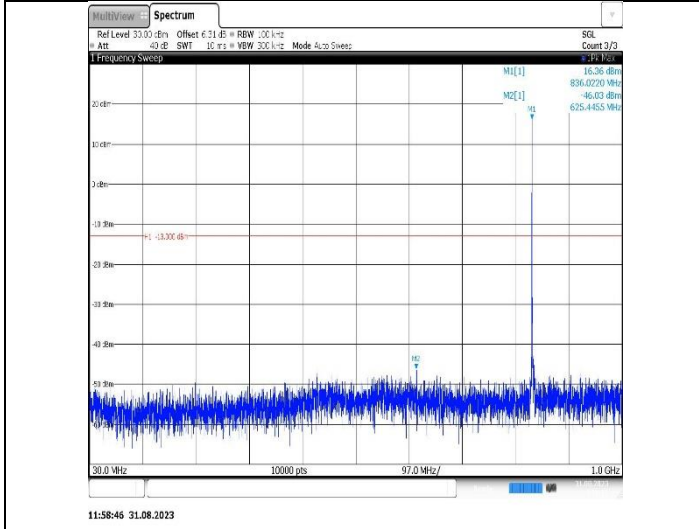

Band26(824-849)-1.4MHz-16QAM-26915-1RB#0-Range1:30~1000MHz

Band26(824-849)-1.4MHz-16QAM-27033-1RB#0-Range1:30~1000MHz