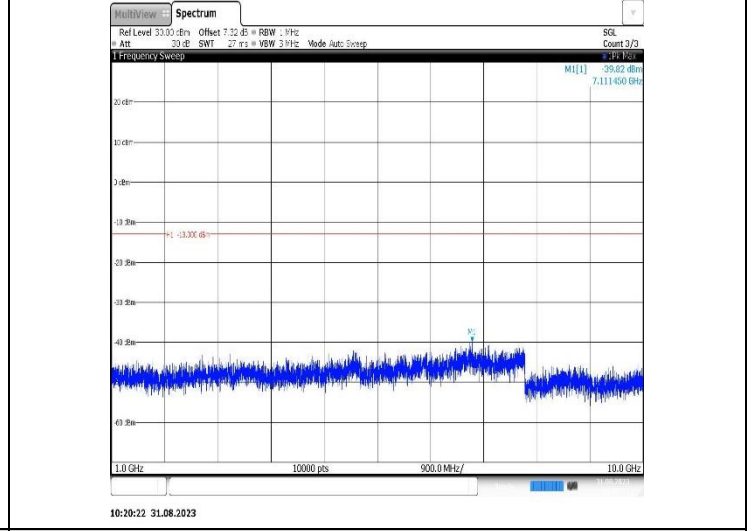

Band26(814-824)-5MHz-16QAM-26715-1RB#0-Range2:1000~10000MHz

Band26(814-824)-5MHz-16QAM-26740-1RB#0-Range2:1000~10000MHz