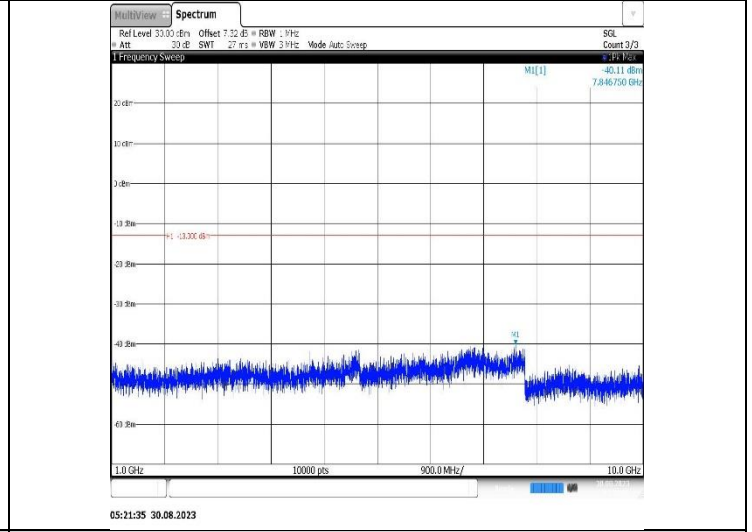

Band17-10MHz-16QAM-23780-1RB#0-Range1:30~1000MHz

Band17-10MHz-16QAM-23780-1RB#0-Range2:1000~10000MHz

Band17-10MHz-16QAM-23790-1RB#0-Range1:30~1000MHz

Band17-10MHz-16QAM-23790-1RB#0-Range2:1000~10000MHz

Band17-10MHz-16QAM-23800-1RB#0-Range1:30~1000MHz