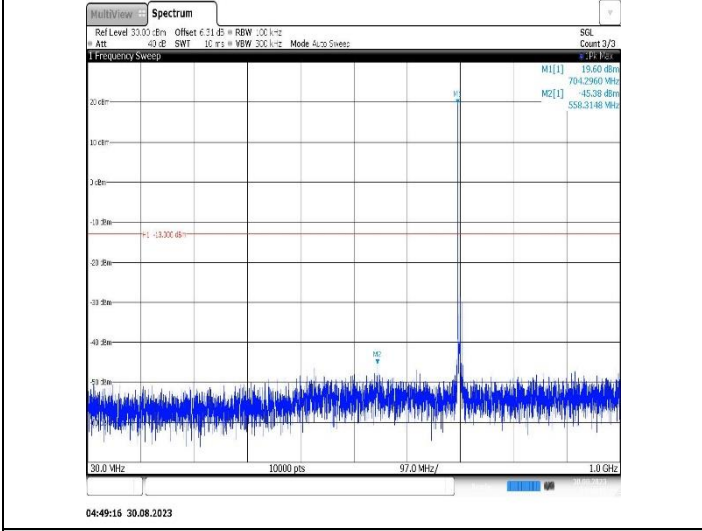

Band12-10MHz-16QAM-23130-1RB#0-Range1:30~1000MHz

Band12-10MHz-16QAM-23130-1RB#0-Range2:1000~10000MHz

Band17-5MHz-QPSK-23755-1RB#0-Range1:30~1000MHz

Band17-5MHz-QPSK-23755-1RB#0-Range2:1000~10000MHz

Band17-5MHz-QPSK-23790-1RB#0-Range1:30~1000MHz