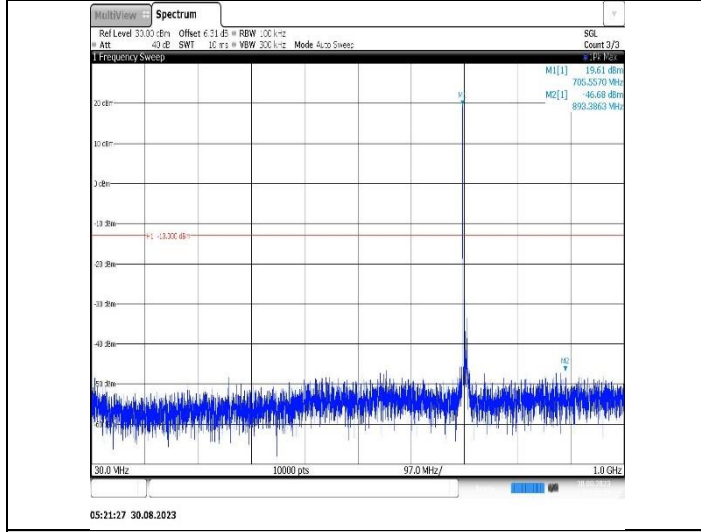

Band17-10MHz-16QAM-23780-1RB#0-Range1:30~1000MHz

Band17-10MHz-16QAM-23780-1RB#0-Range2:1000~10000MHz

Band17-10MHz-16QAM-23790-1RB#0-Range1:30~1000MHz

Band17-10MHz-16QAM-23790-1RB#0-Range2:1000~10000MHz

Band17-10MHz-16QAM-23800-1RB#0-Range1:30~1000MHz