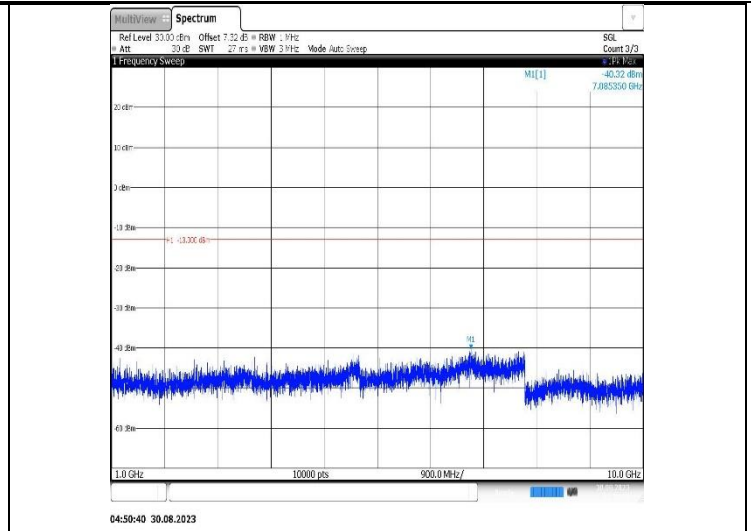

Band17-5MHz-QPSK-23790-1RB#0-Range2:1000~10000MHz

Band17-5MHz-QPSK-23825-1RB#0-Range1:30~1000MHz

Band17-5MHz-QPSK-23825-1RB#0-Range2:1000~10000MHz

Band17-5MHz-16QAM-23755-1RB#0-Range1:30~1000MHz

Band17-5MHz-16QAM-23755-1RB#0-Range2:1000~10000MHz