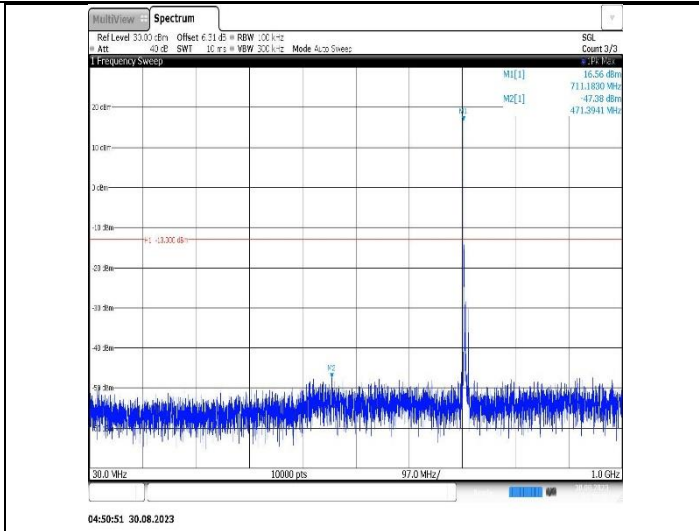

Band17-5MHz-16QAM-23790-1RB#0-Range1:30~1000MHz

Band17-5MHz-16QAM-23790-1RB#0-Range2:1000~10000MHz

Band17-5MHz-16QAM-23825-1RB#0-Range1:30~1000MHz

Band17-5MHz-16QAM-23825-1RB#0-Range2:1000~10000MHz

Band17-10MHz-QPSK-23780-1RB#0-Range1:30~1000MHz