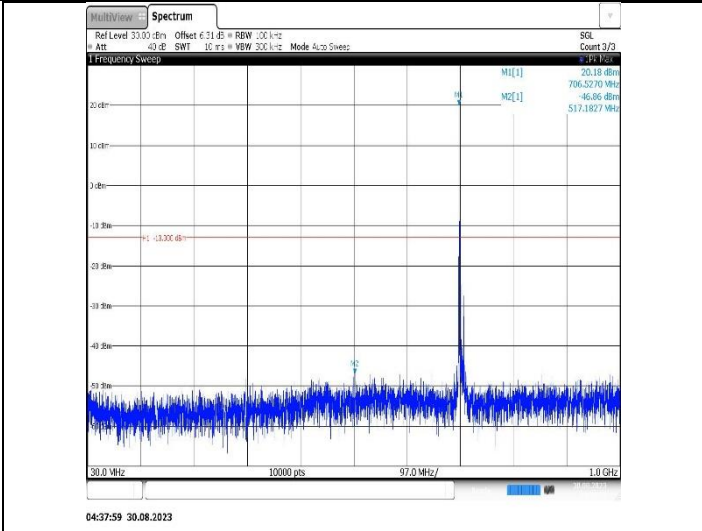

Band12-10MHz-16QAM-23130-1RB#0-Range1:30~1000MHz

Band17-5MHz-QPSK-23755-1RB#0-Range1:30~1000MHz