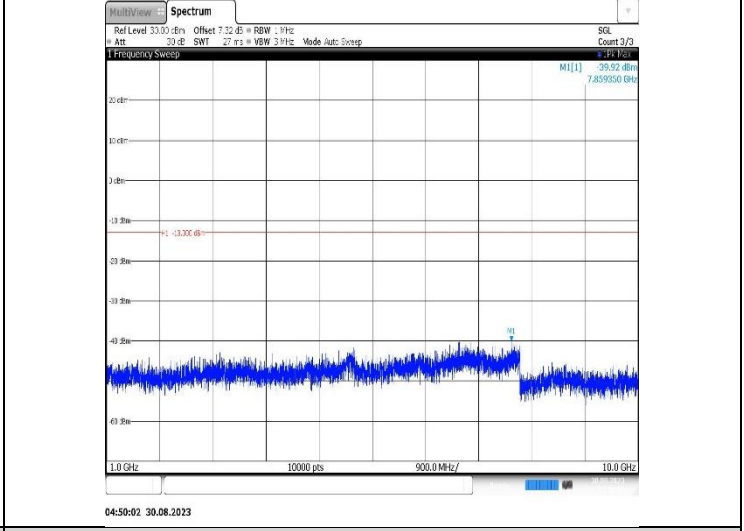

Band17-5MHz-QPSK-23790-1RB#0-Range2:1000~10000MHz

Band17-5MHz-QPSK-23825-1RB#0-Range2:1000~10000MHz