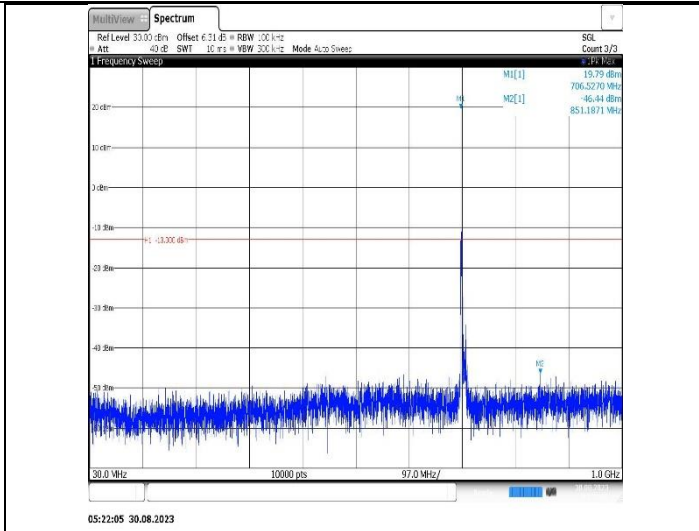

Band17-10MHz-16QAM-23800-1RB#0-Range1:30~1000MHz

Band25-1.4MHz-QPSK-26047-1RB#0-Range1:30~1000MHz