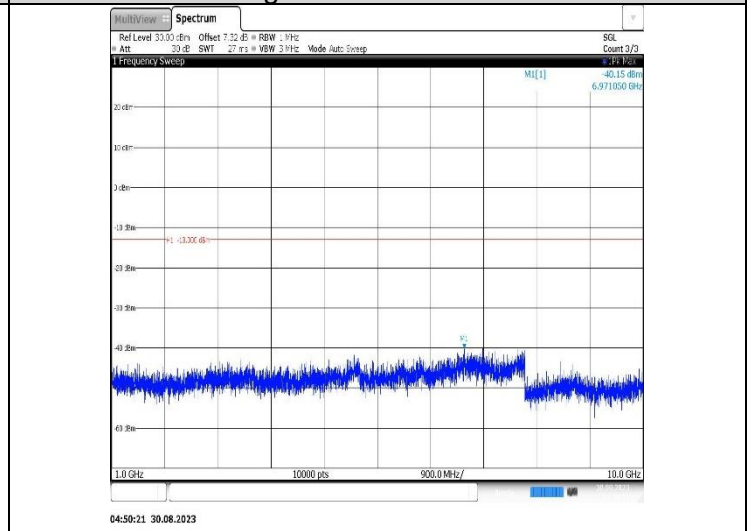

Band17-5MHz-16QAM-23790-1RB#0-Range2:1000~10000MHz

Band17-5MHz-16QAM-23825-1RB#0-Range2:1000~10000MHz