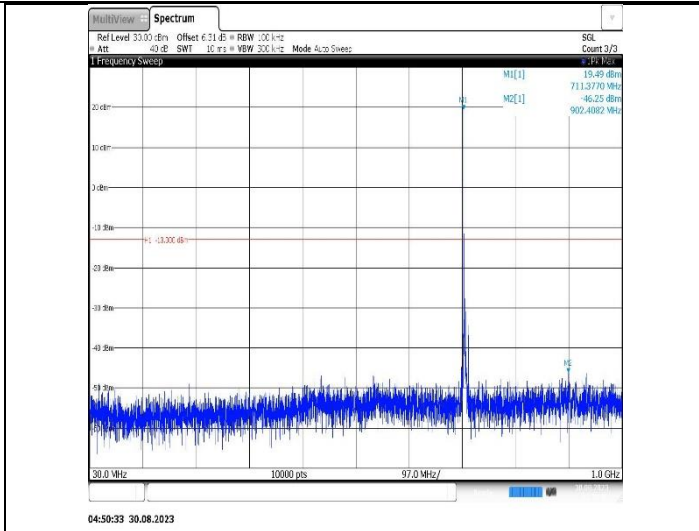

Band17-5MHz-QPSK-23825-1RB#0-Range1:30~1000MHz

Band17-5MHz-16QAM-23755-1RB#0-Range1:30~1000MHz