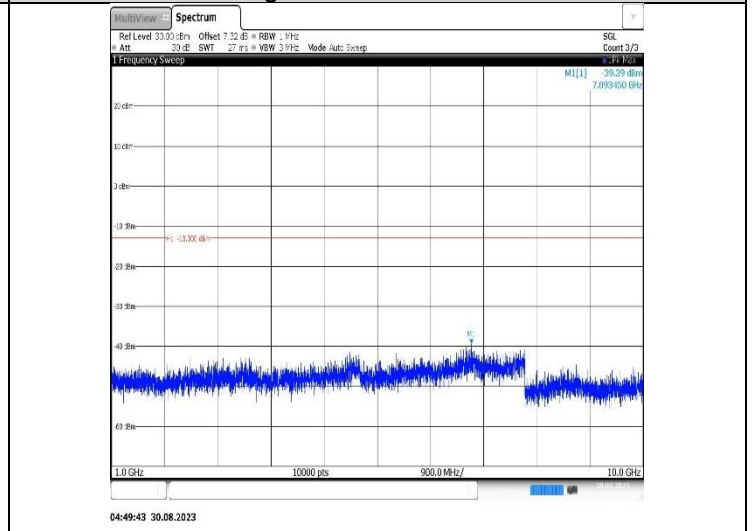

Band17-5MHz-16QAM-23755-1RB#0-Range2:1000~10000MHz

Band17-5MHz-16QAM-23790-1RB#0-Range2:1000~10000MHz