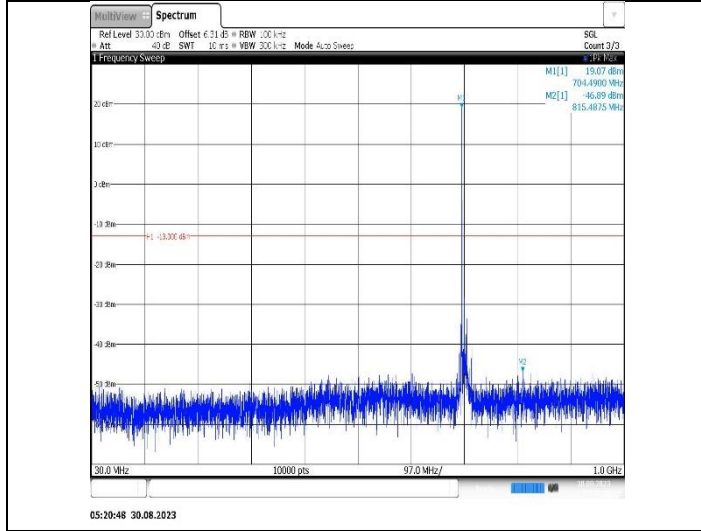

Band17-10MHz-16QAM-23780-1RB#0-Range1:30~1000MHz

Band17-10MHz-16QAM-23790-1RB#0-Range1:30~1000MHz