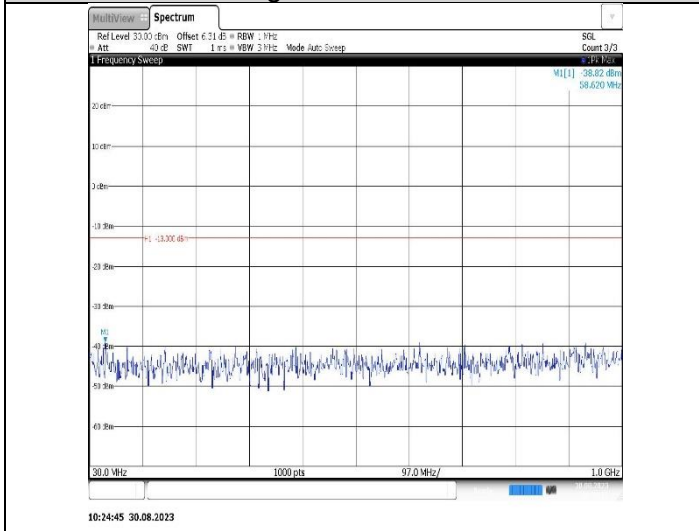

Band25-1.4MHz-QPSK-26047-1RB#0-Range1:30~1000MHz

Band25-1.4MHz-QPSK-26365-1RB#0-Range1:30~1000MHz