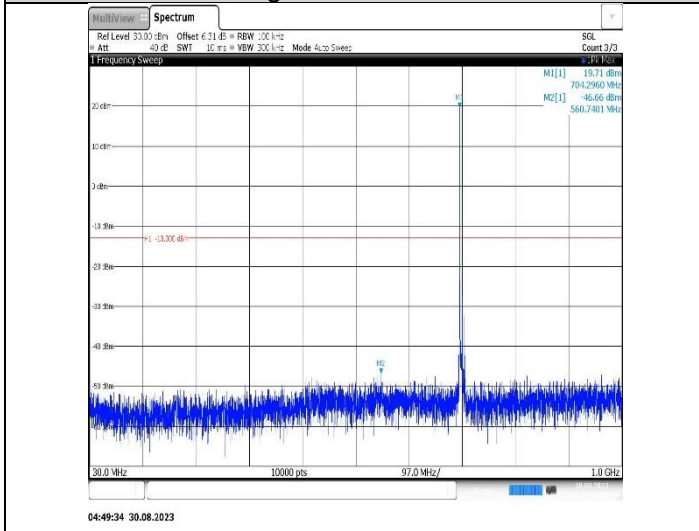

Band17-5MHz-QPSK-23790-1RB#0-Range2:1000~10000MHz

Band17-5MHz-QPSK-23825-1RB#0-Range1:30~1000MHz

Band17-5MHz-QPSK-23825-1RB#0-Range2:1000~10000MHz

Band17-5MHz-16QAM-23755-1RB#0-Range1:30~1000MHz

Band17-5MHz-16QAM-23755-1RB#0-Range2:1000~10000MHz