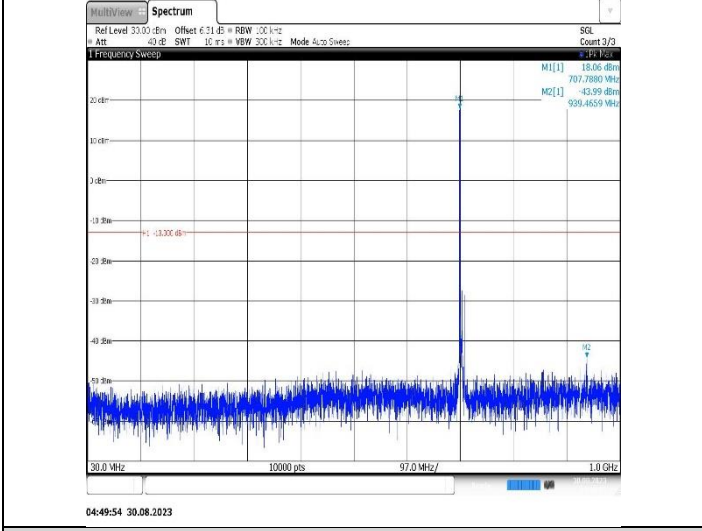

Band17-5MHz-QPSK-23790-1RB#0-Range1:30~1000MHz

Band17-5MHz-QPSK-23825-1RB#0-Range1:30~1000MHz