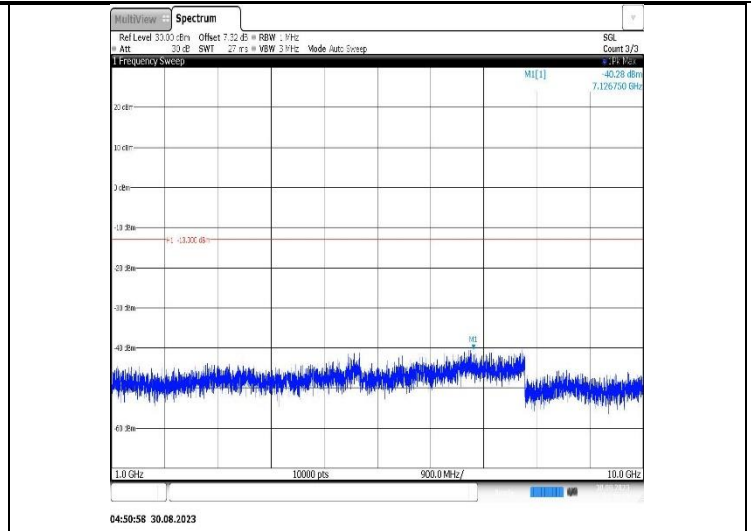

Band17-5MHz-16QAM-23790-1RB#0-Range1:30~1000MHz

Band17-5MHz-16QAM-23790-1RB#0-Range2:1000~10000MHz

Band17-5MHz-16QAM-23825-1RB#0-Range1:30~1000MHz

Band17-5MHz-16QAM-23825-1RB#0-Range2:1000~10000MHz

Band17-10MHz-QPSK-23780-1RB#0-Range1:30~1000MHz