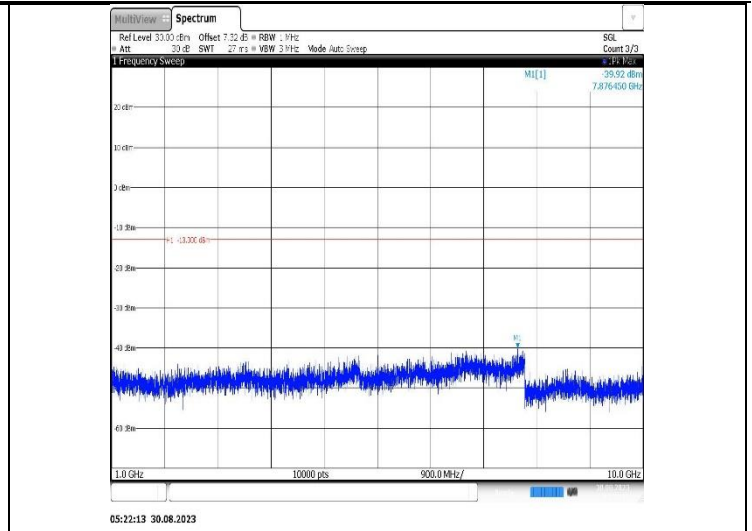

Band17-10MHz-16QAM-23800-1RB#0-Range2:1000~10000MHz

Band25-1.4MHz-QPSK-26047-1RB#0-Range2:1000~20000MHz