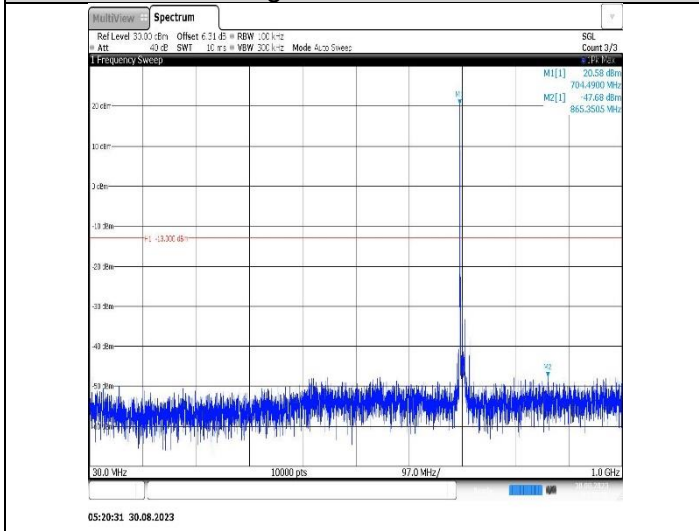

Band17-10MHz-QPSK-23780-1RB#0-Range1:30~1000MHz

Band17-10MHz-QPSK-23790-1RB#0-Range1:30~1000MHz