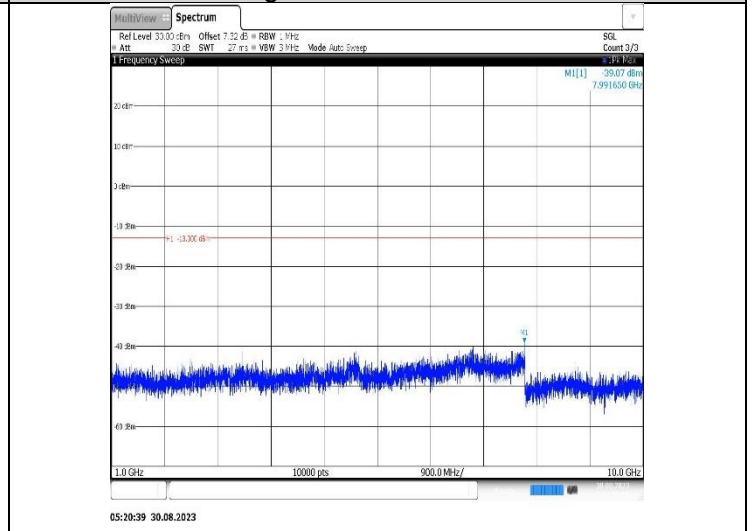

Band17-10MHz-QPSK-23780-1RB#0-Range2:1000~10000MHz

Band17-10MHz-QPSK-23790-1RB#0-Range2:1000~10000MHz