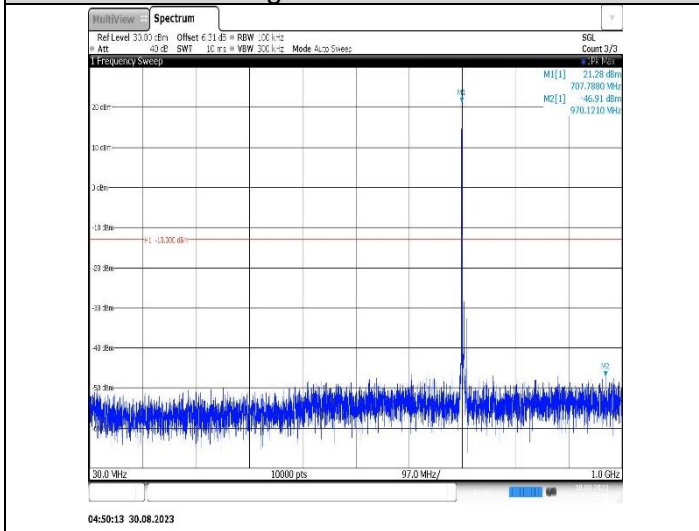

Band17-5MHz-16QAM-23790-1RB#0-Range1:30~1000MHz

Band17-5MHz-16QAM-23825-1RB#0-Range1:30~1000MHz