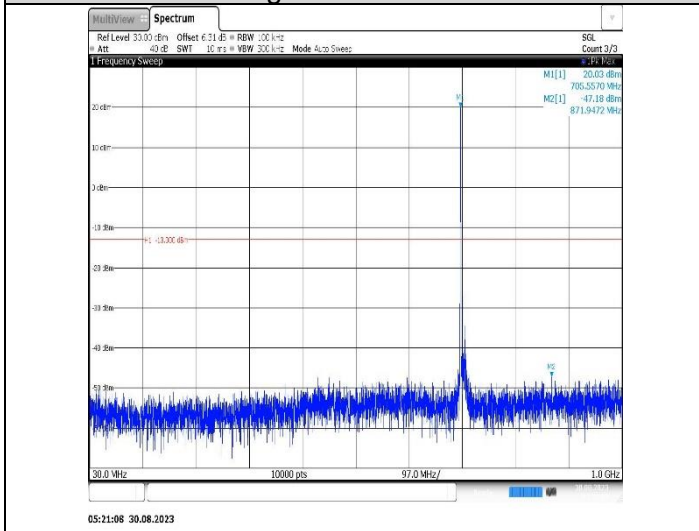

Band17-10MHz-QPSK-23790-1RB#0-Range1:30~1000MHz

Band17-10MHz-QPSK-23800-1RB#0-Range1:30~1000MHz