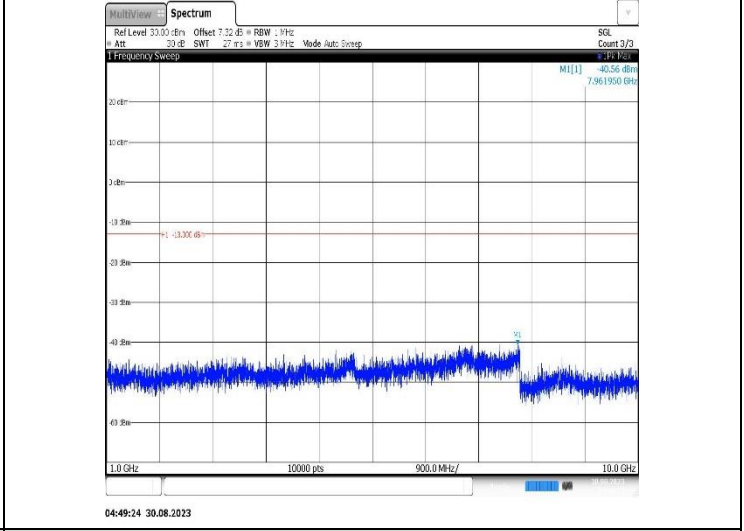

Band12-10MHz-16QAM-23130-1RB#0-Range1:30~1000MHz

Band12-10MHz-16QAM-23130-1RB#0-Range2:1000~10000MHz

Band17-5MHz-QPSK-23755-1RB#0-Range1:30~1000MHz

Band17-5MHz-QPSK-23755-1RB#0-Range2:1000~10000MHz

Band17-5MHz-QPSK-23790-1RB#0-Range1:30~1000MHz