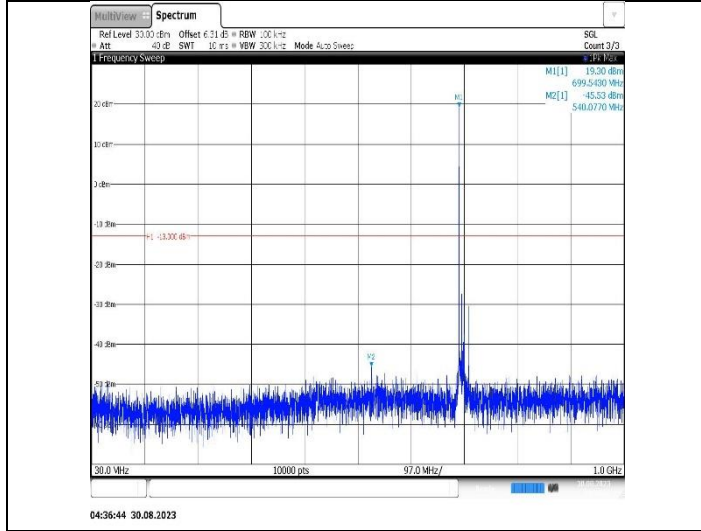

Band12-10MHz-16QAM-23060-1RB#0-Range1:30~1000MHz

Band12-10MHz-16QAM-23095-1RB#0-Range1:30~1000MHz