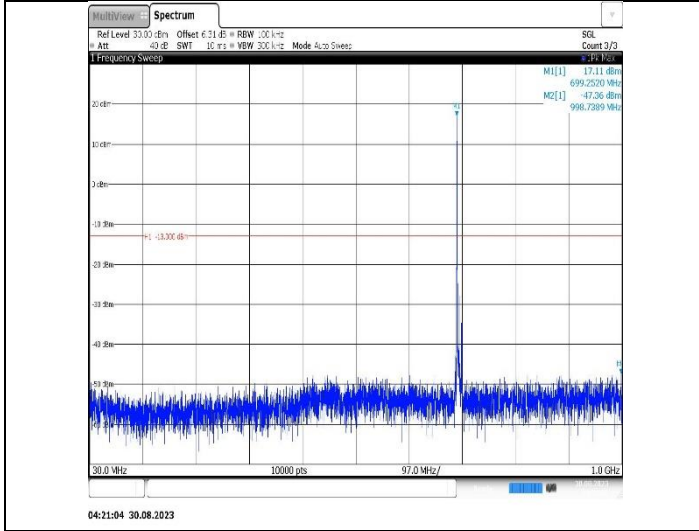

Band12-5MHz-16QAM-23035-1RB#0-Range1:30~1000MHz

Band12-5MHz-16QAM-23095-1RB#0-Range1:30~1000MHz