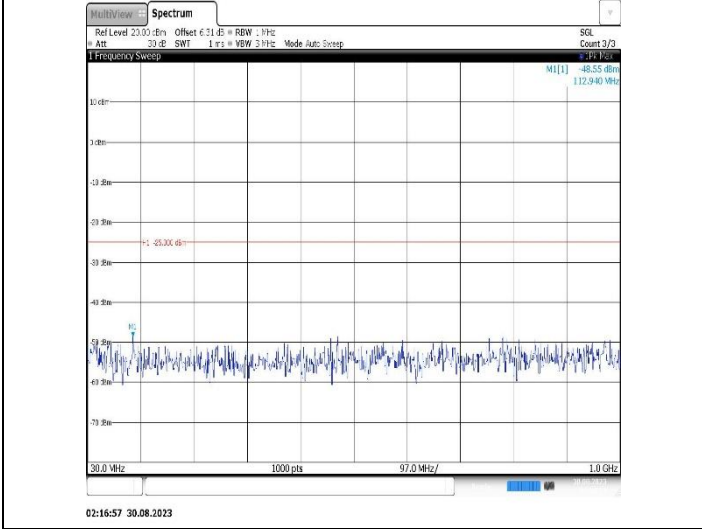

**Band7-5MHz-16QAM-20775-1RB#0-
Range1:30~1000MHz**

**Band7-5MHz-16QAM-21100-1RB#0-
Range1:30~1000MHz**