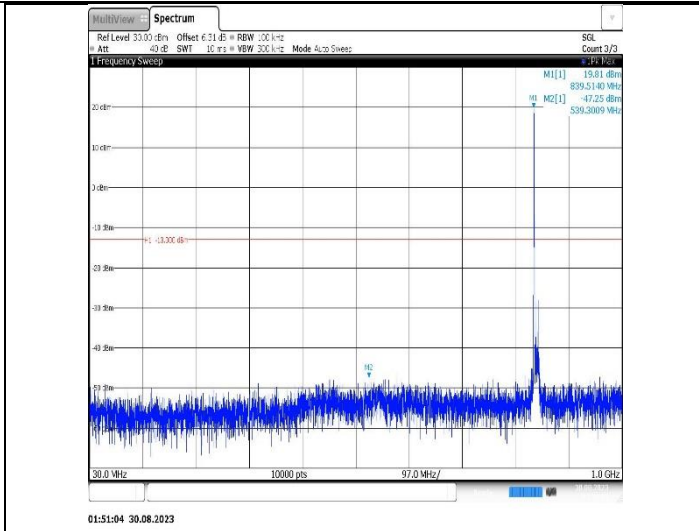

Band5-10MHz-16QAM-20600-1RB#0-Range1:30~1000MHz

Band7-5MHz-QPSK-20775-1RB#0-Range1:30~1000MHz