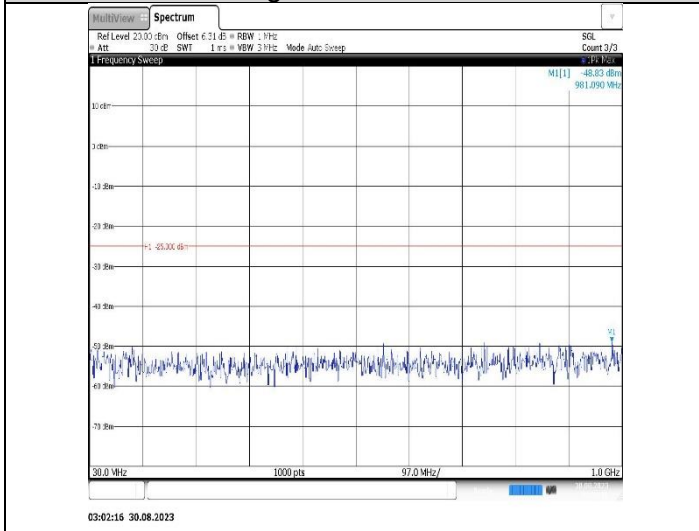

Band7-15MHz-16QAM-20825-1RB#0-Range1:30~1000MHz

Band7-15MHz-16QAM-21100-1RB#0-Range1:30~1000MHz