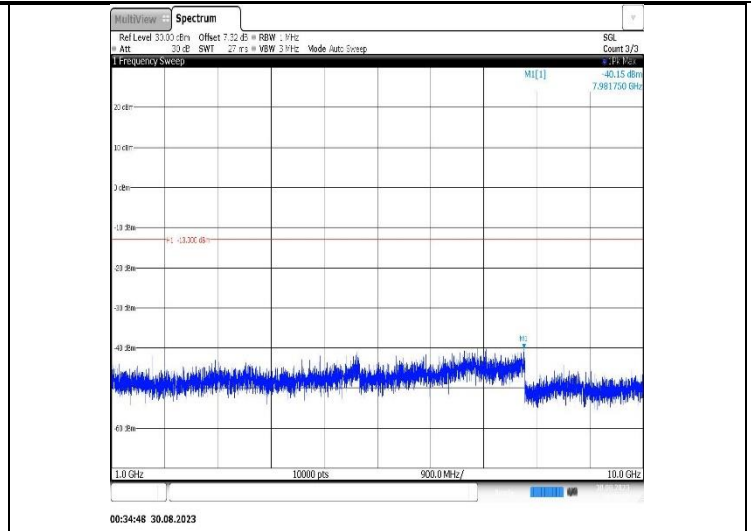

Band5-1.4MHz-16QAM-20643-1RB#0-Range2:1000~10000MHz

Band5-3MHz-QPSK-20415-1RB#0-Range2:1000~10000MHz