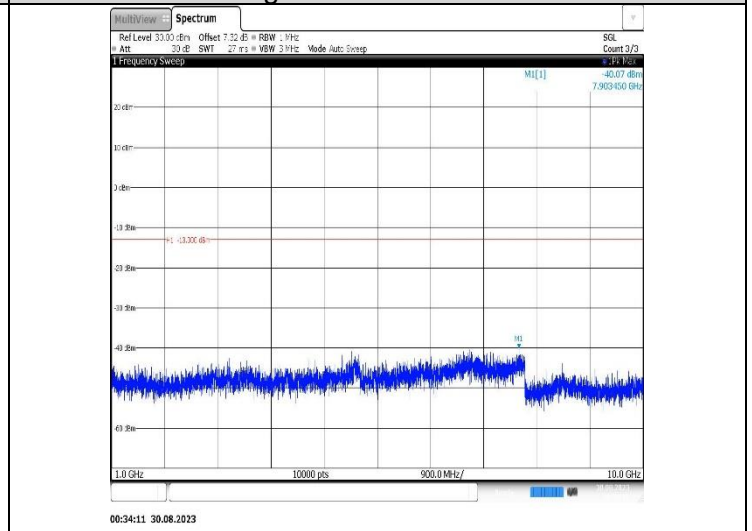

**Band5-1.4MHz-QPSK-20643-1RB#0-Range1:30~1000MHz**

**Band5-1.4MHz-QPSK-20643-1RB#0-Range2:1000~10000MHz**

**Band5-1.4MHz-16QAM-20407-1RB#0-Range1:30~1000MHz**

**Band5-1.4MHz-16QAM-20407-1RB#0-Range2:1000~10000MHz**

**Band5-1.4MHz-16QAM-20525-1RB#0-Range1:30~1000MHz**

**Band5-1.4MHz-16QAM-20525-1RB#0-Range2:1000~10000MHz**

**Band5-1.4MHz-16QAM-20643-1RB#0-Range1:30~1000MHz**

**Band5-1.4MHz-16QAM-20643-1RB#0-Range2:1000~10000MHz**