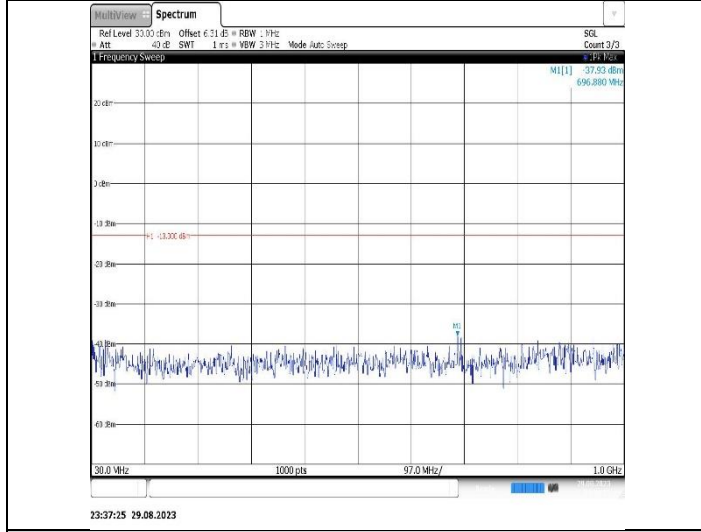

Band4-15MHz-16QAM-20175-1RB#0-Range1:30~1000MHz

Band4-15MHz-16QAM-20325-1RB#0-Range1:30~1000MHz