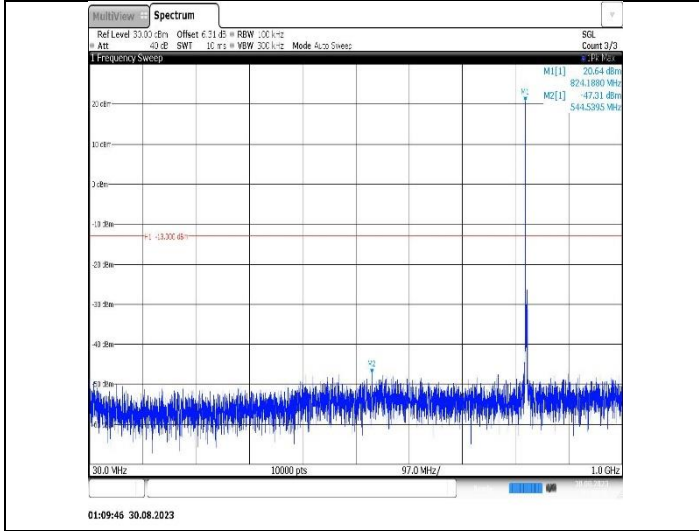

Band5-3MHz-QPSK-20415-1RB#0-Range1:30~1000MHz

Band5-3MHz-QPSK-20525-1RB#0-Range1:30~1000MHz