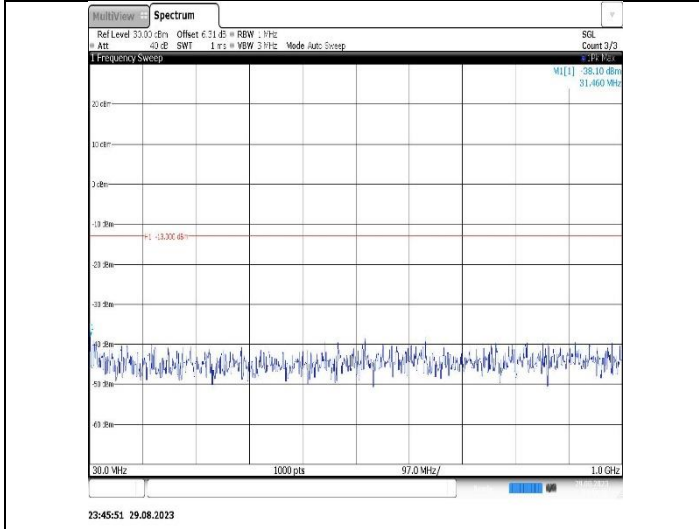

**Band4-20MHz-QPSK-20050-1RB#0-
Range1:30~1000MHz**

**Band4-20MHz-QPSK-20175-1RB#0-
Range1:30~1000MHz**