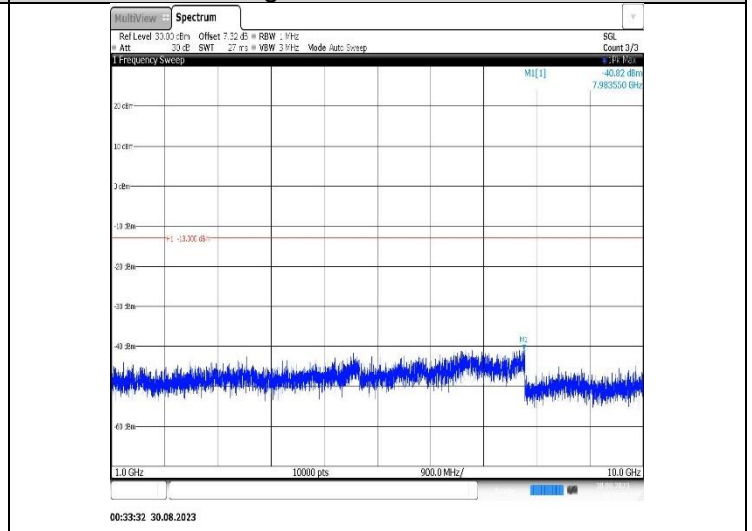

**Band5-1.4MHz-QPSK-20643-1RB#0-Range1:30~1000MHz**

**Band5-1.4MHz-QPSK-20643-1RB#0-Range2:1000~10000MHz**

**Band5-1.4MHz-16QAM-20407-1RB#0-Range1:30~1000MHz**

**Band5-1.4MHz-16QAM-20407-1RB#0-Range2:1000~10000MHz**

**Band5-1.4MHz-16QAM-20525-1RB#0-Range1:30~1000MHz**

**Band5-1.4MHz-16QAM-20525-1RB#0-Range2:1000~10000MHz**

**Band5-1.4MHz-16QAM-20643-1RB#0-Range1:30~1000MHz**

**Band5-1.4MHz-16QAM-20643-1RB#0-Range2:1000~10000MHz**