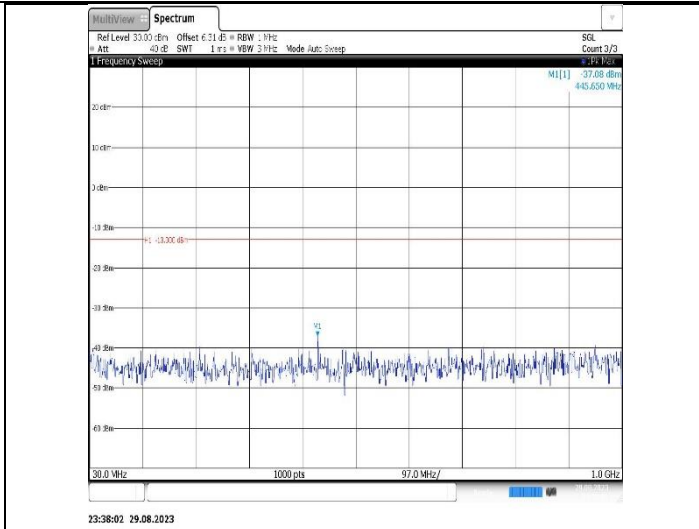

**Band4-15MHz-16QAM-20175-1RB#0-Range1:30~1000MHz**

**Band4-15MHz-16QAM-20175-1RB#0-Range2:1000~20000MHz**

**Band4-15MHz-16QAM-20325-1RB#0-Range1:30~1000MHz**

**Band4-15MHz-16QAM-20325-1RB#0-Range2:1000~20000MHz**