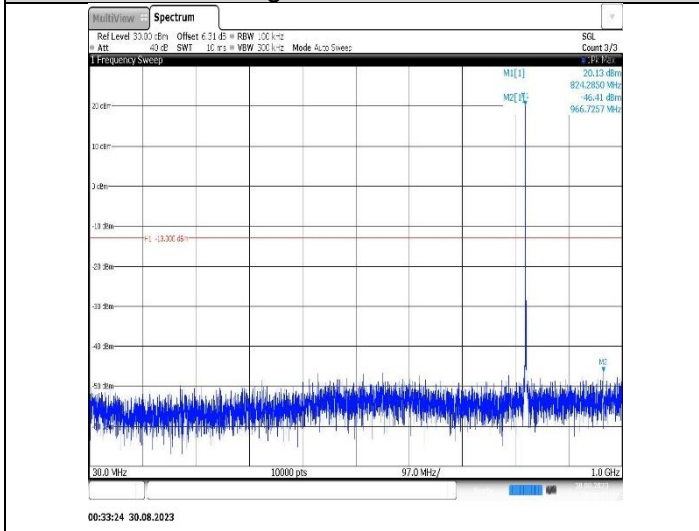

**Band5-1.4MHz-QPSK-20643-1RB#0-Range1:30~1000MHz**

**Band5-1.4MHz-QPSK-20643-1RB#0-Range2:1000~10000MHz**

**Band5-1.4MHz-16QAM-20407-1RB#0-Range1:30~1000MHz**

**Band5-1.4MHz-16QAM-20407-1RB#0-Range2:1000~10000MHz**

**Band5-1.4MHz-16QAM-20525-1RB#0-Range1:30~1000MHz**

**Band5-1.4MHz-16QAM-20525-1RB#0-Range2:1000~10000MHz**

**Band5-1.4MHz-16QAM-20643-1RB#0-Range1:30~1000MHz**

**Band5-1.4MHz-16QAM-20643-1RB#0-Range2:1000~10000MHz**