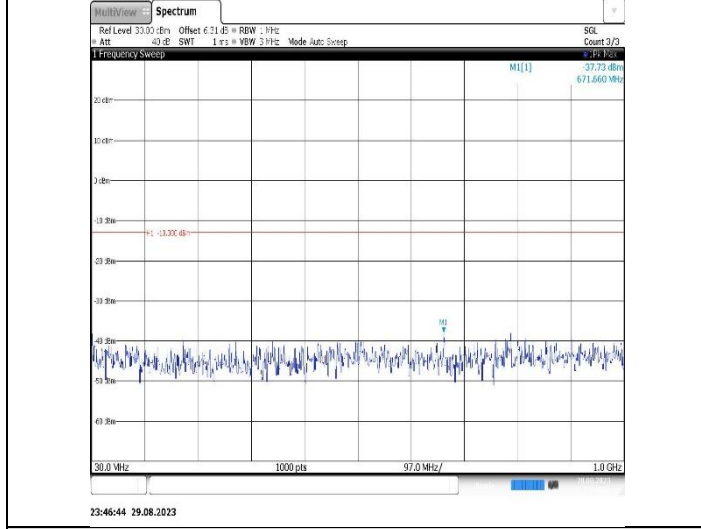

Band4-20MHz-16QAM-20175-1RB#0-Range1:30~1000MHz

Band4-20MHz-16QAM-20300-1RB#0-Range1:30~1000MHz