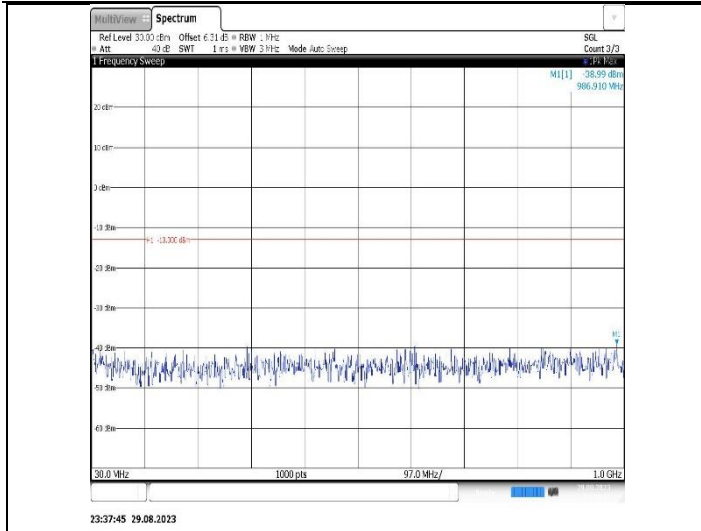

**Band4-15MHz-QPSK-20325-1RB#0-
Range1:30~1000MHz**

Band4-15MHz-16QAM-20025-1RB#0-Range1:30~1000MHz