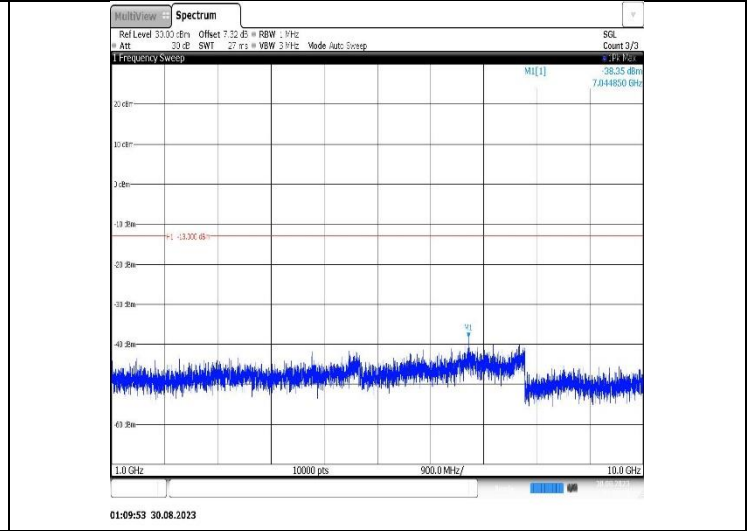

Band5-3MHz-QPSK-20415-1RB#0-Range2:1000~10000MHz

Band5-3MHz-QPSK-20525-1RB#0-Range2:1000~10000MHz