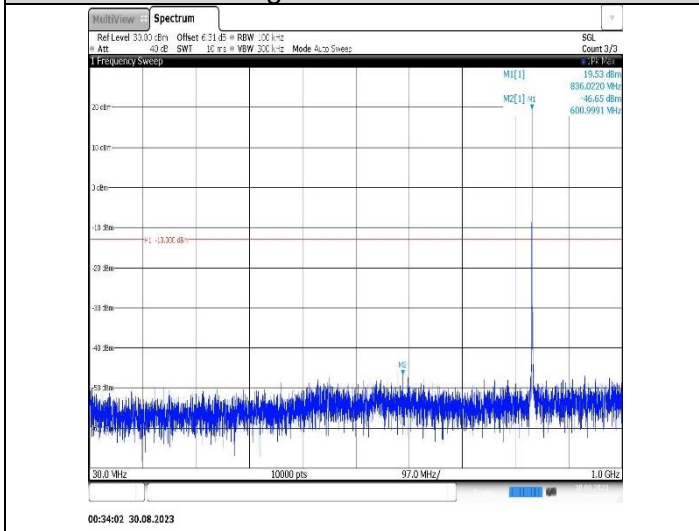

**Band5-1.4MHz-QPSK-20643-1RB#0-Range1:30~1000MHz**

**Band5-1.4MHz-QPSK-20643-1RB#0-Range2:1000~10000MHz**

**Band5-1.4MHz-16QAM-20407-1RB#0-Range1:30~1000MHz**

**Band5-1.4MHz-16QAM-20407-1RB#0-Range2:1000~10000MHz**

**Band5-1.4MHz-16QAM-20525-1RB#0-Range1:30~1000MHz**

**Band5-1.4MHz-16QAM-20525-1RB#0-Range2:1000~10000MHz**

**Band5-1.4MHz-16QAM-20643-1RB#0-Range1:30~1000MHz**

**Band5-1.4MHz-16QAM-20643-1RB#0-Range2:1000~10000MHz**