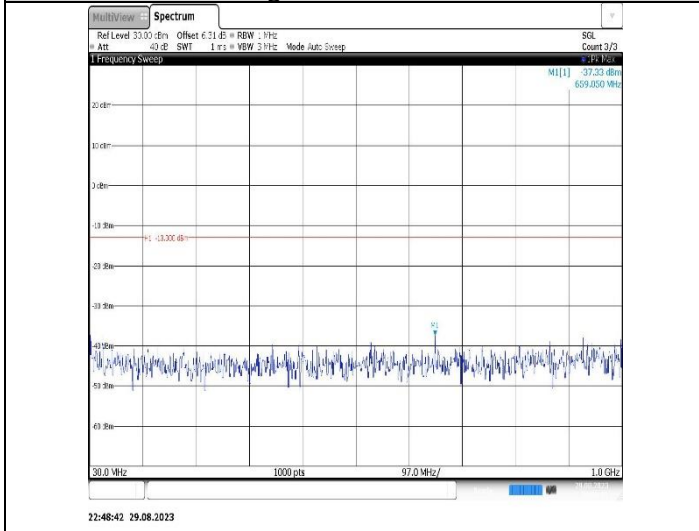

**Band4-5MHz-16QAM-20175-1RB#0-
Range1:30~1000MHz**

**Band4-5MHz-16QAM-20375-1RB#0-
Range1:30~1000MHz**