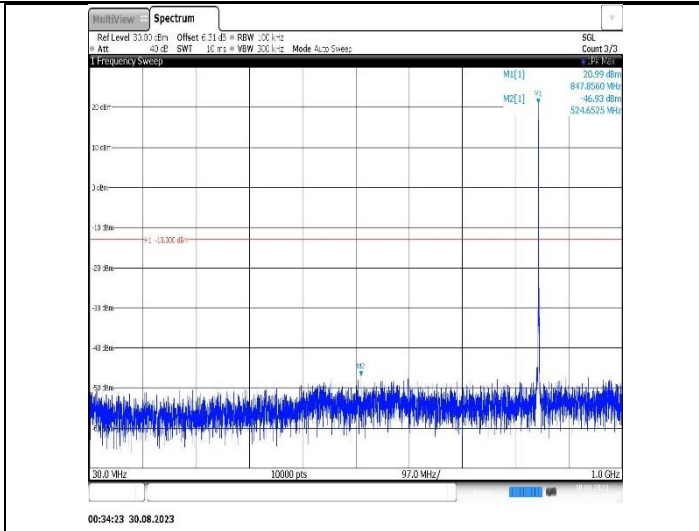

Band5-1.4MHz-QPSK-20643-1RB#0-Range1:30~1000MHz

Band5-1.4MHz-16QAM-20407-1RB#0-Range1:30~1000MHz