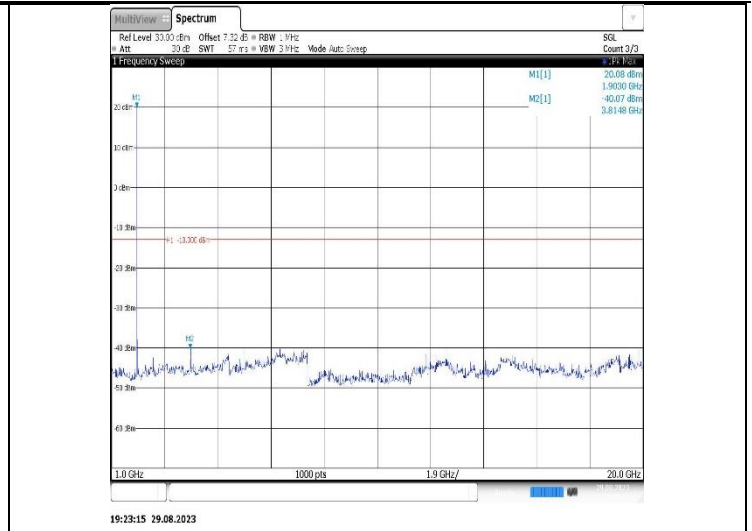

**Band2-1.4MHz-16QAM-18607-1RB#0-
Range2:1000~20000MHz**