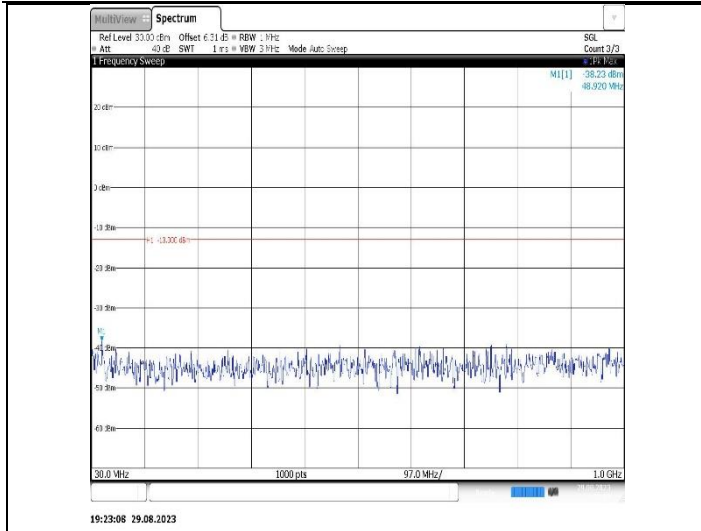

**Band2-1.4MHz-16QAM-18607-1RB#0-
Range1:30~1000MHz**