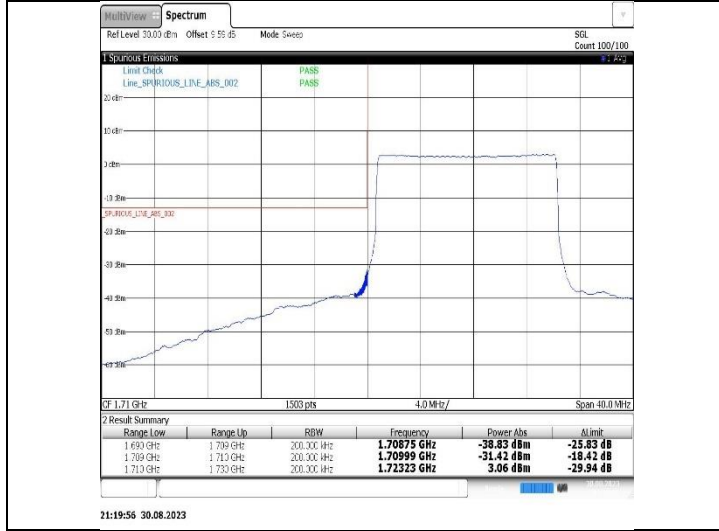

21:11:58 30.08.2023

Band66-15MHz-QPSK-132047-75RB#0

21:18:37 30.08.2023

Band66-15MHz-QPSK-132597-1RB#74

Band66-15MHz-QPSK-132597-75RB#0

Band66-15MHz-16QAM-132047-1RB#0

Band66-15MHz-16QAM-132047-75RB#0

Band66-15MHz-16QAM-132047-1RB#74