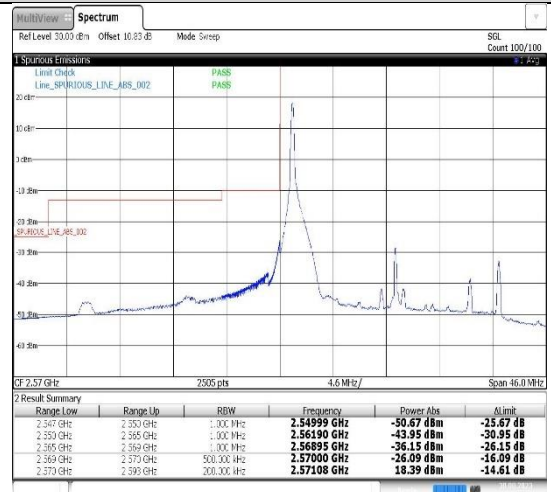

Band38-20MHz-QPSK-37850-1RB#0

15:12:08 30.08.2023

Band38-20MHz-QPSK-37850-100RB#0

Band38-20MHz-QPSK-38150-1RB#99