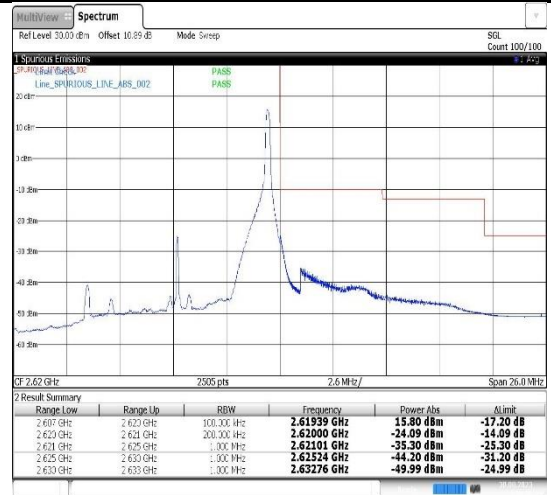

14:04:20 30.08.2023

13:36:38 30.08.2023

Band38-10MHz-16QAM-37800-50RB#0

Band38-10MHz-16QAM-38200-1RB#49

13:47:44 30.08.2023

13:58:50 30.08.2023

Band38-10MHz-16QAM-38200-50RB#0

Band38-15MHz-QPSK-37825-1RB#0