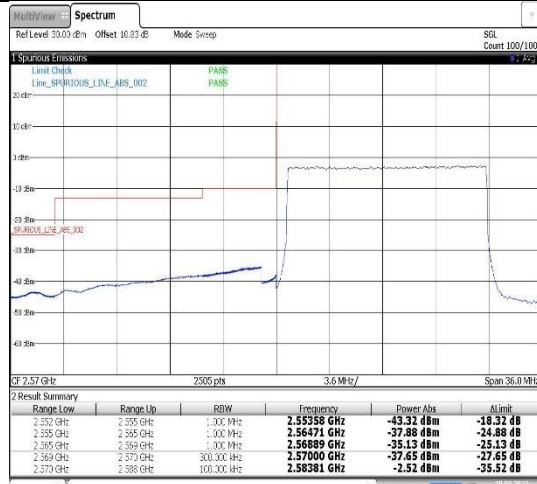

Band38-15MHz-QPSK-37825-75RB#0

14:32:44 30.08.2023