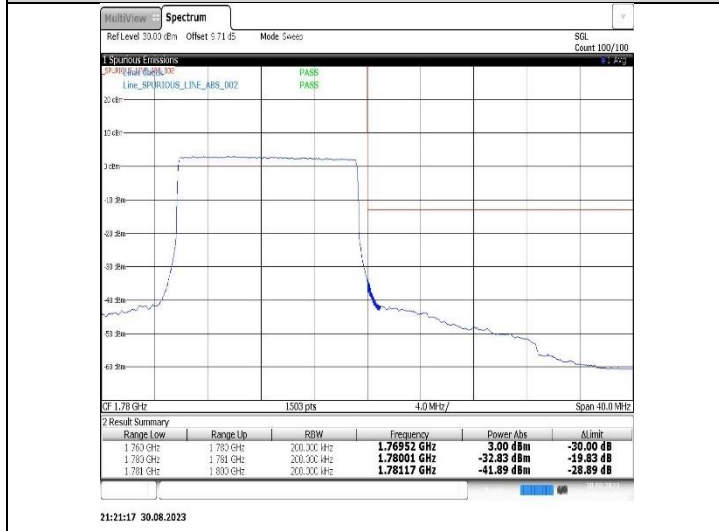

21:11:58 30.08.2023

Band66-15MHz-QPSK-132047-75RB#0

21:18:37 30.08.2023

Band66-15MHz-QPSK-132597-1RB#74

Band66-15MHz-QPSK-132597-75RB#0

Band66-15MHz-16QAM-132047-1RB#0

Band66-15MHz-16QAM-132047-75RB#0

Band66-15MHz-16QAM-132047-1RB#74