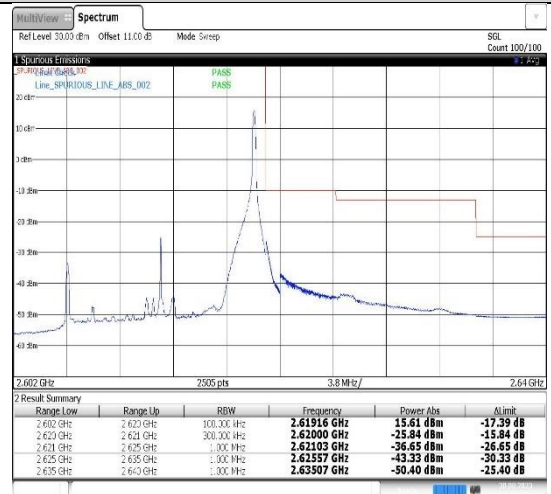

14:54:53 30.08.2023

14:27:10 30.08.2023

Band38-15MHz-16QAM-37825-75RB#0

14:38:16 30.08.2023

Band38-15MHz-16QAM-38175-1RB#74

14:49:22 30.08.2023

Band38-15MHz-16QAM-38175-75RB#0

15:00:23 30.08.2023