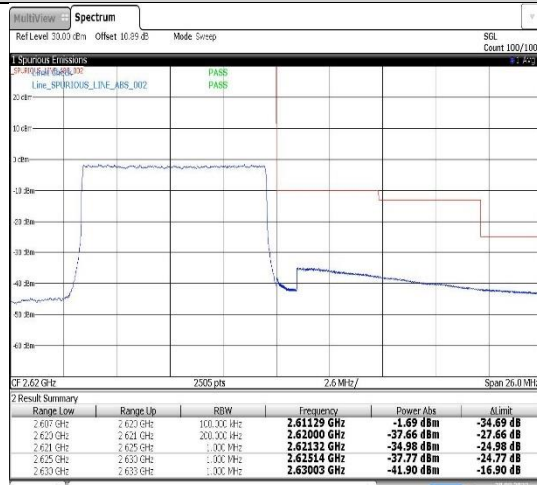

14:04:20 30.08.2023

13:36:38 30.08.2023

Band38-10MHz-16QAM-37800-50RB#0

Band38-10MHz-16QAM-38200-1RB#49

13:47:44 30.08.2023

13:58:50 30.08.2023

Band38-10MHz-16QAM-38200-50RB#0

Band38-15MHz-QPSK-37825-1RB#0