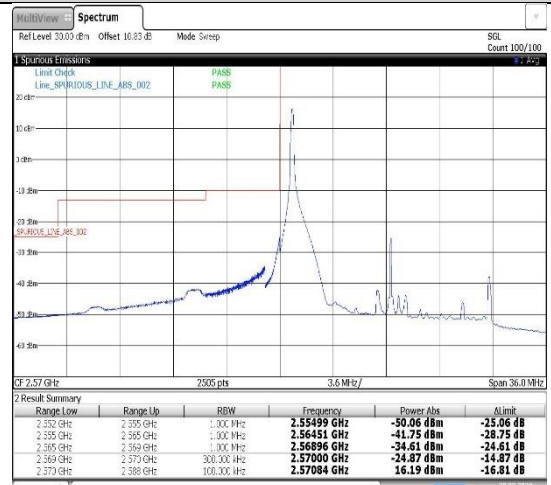

Band38-15MHz-QPSK-37825-1RB#0

14:21:39 30.08.2023