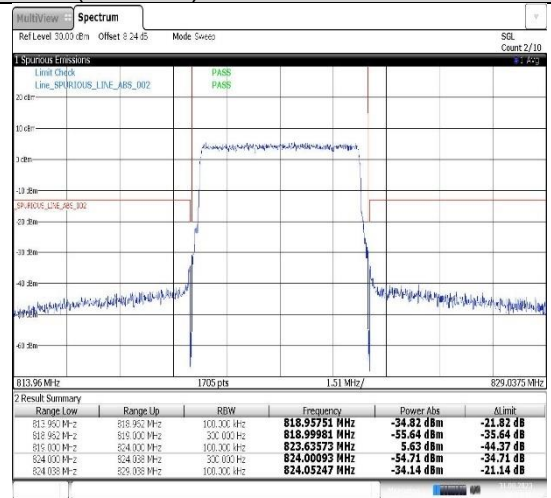

09:19:41 31.08.2023

Band26(814-824)-5MHz-QPSK-26715-25RB#0

09:43:19 31.08.2023

Band26(814-824)-5MHz-QPSK-26765-1RB#24

09:53:39 31.08.2023

Band26(814-824)-5MHz-QPSK-26765-25RB#0

10:04:00 31.08.2023

Band26(814-824)-5MHz-16QAM-26715-1RB#0