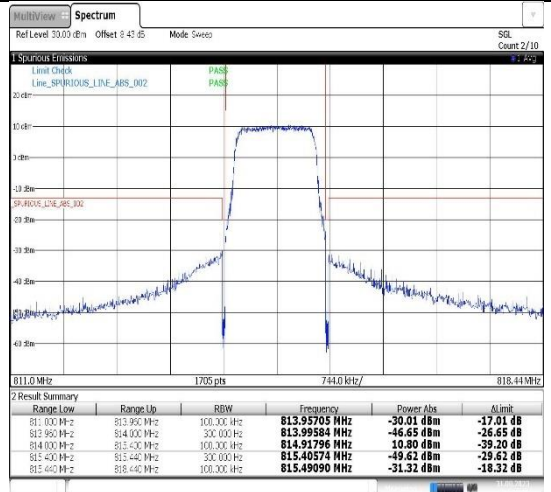

02:19:37 31.08.2023

Band26(814-824)-1.4MHz-16QAM-26783-1RB#5

Band26(814-824)-1.4MHz-16QAM-26783-6RB#0