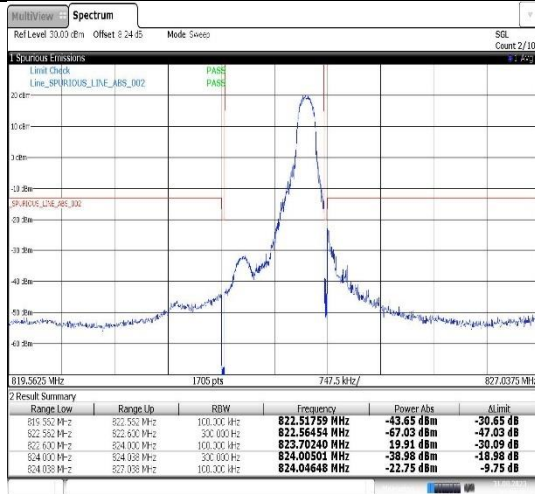

Band26(814-824)-1.4MHz-QPSK-26697-6RB#0

02:04:13 31.08.2023

02:14:30 31.08.2023

Band26(814-824)-1.4MHz-QPSK-26783-1RB#5

Band26(814-824)-1.4MHz-QPSK-26783-6RB#0

02:24:50 31.08.2023

02:35:04 31.08.2023

Band26(814-824)-1.4MHz-16QAM-26697-1RB#0