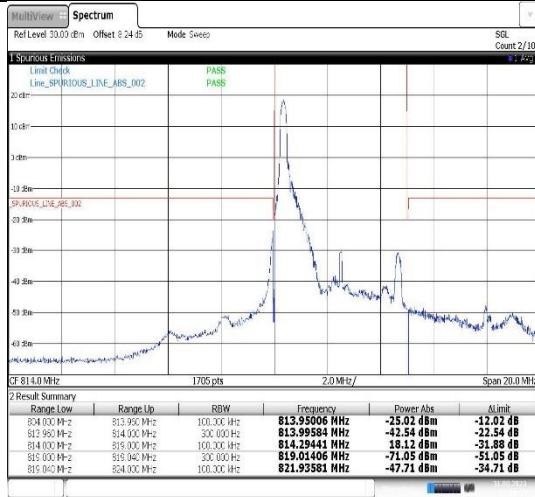

Band26(814-824)-5MHz-16QAM-26715-1RB#0

09:48:28 31.08.2023

Band26(814-824)-5MHz-16QAM-26765-1RB#24