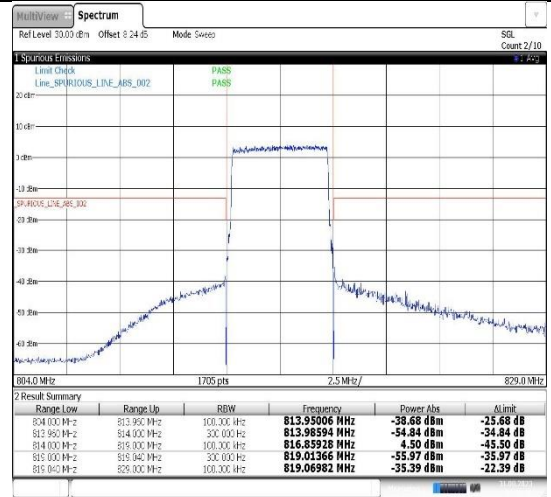

Band26(814-824)-5MHz-16QAM-26715-25RB#0

09:58:47 31.08.2023