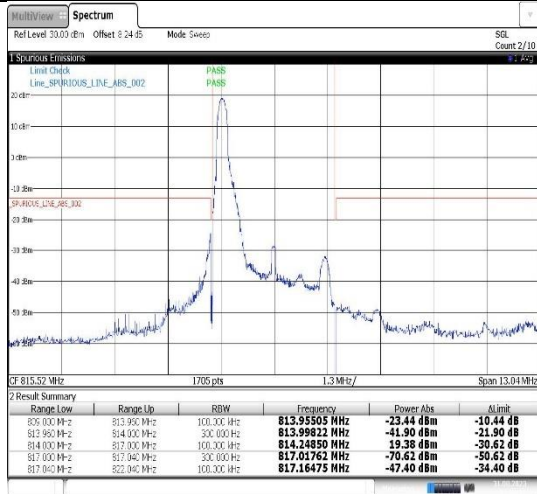

Band26(814-824)-3MHz-QPSK-26705-1RB#0

09:04:12 31.08.2023