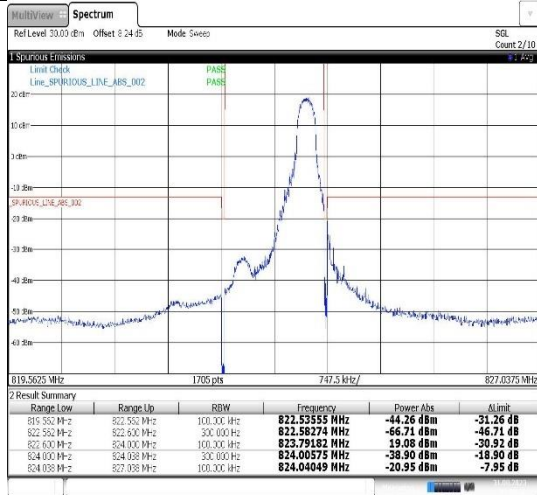

Band26(814-824)-1.4MHz-16QAM-26697-6RB#0

02:09:21 31.08.2023

02:19:37 31.08.2023

Band26(814-824)-1.4MHz-16QAM-26783-1RB#5

Band26(814-824)-1.4MHz-16QAM-26783-6RB#0

02:29:57 31.08.2023

Band26(814-824)-3MHz-QPSK-26705-1RB#0