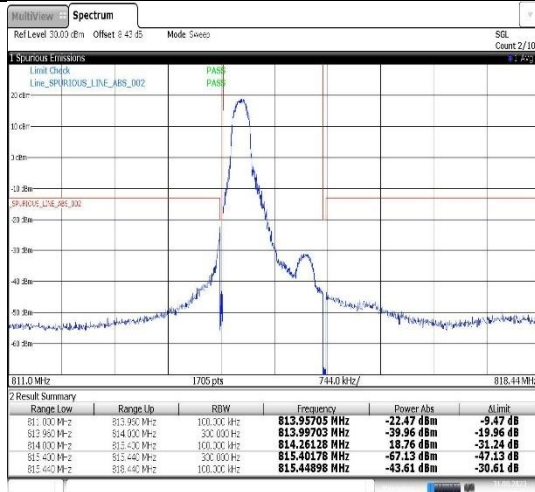

Band26(814-824)-1.4MHz-16QAM-26697-1RB#0

Band26(814-824)-1.4MHz-16QAM-26697-6RB#0

02:09:21 31.08.2023