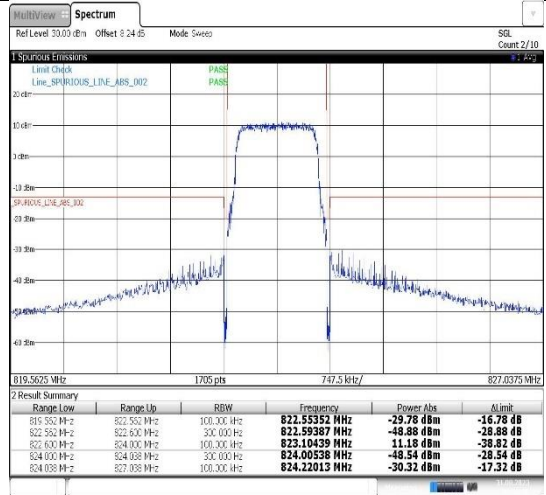

Band26(814-824)-1.4MHz-16QAM-26697-6RB#0

02:09:21 31.08.2023

02:19:37 31.08.2023

Band26(814-824)-1.4MHz-16QAM-26783-1RB#5

Band26(814-824)-1.4MHz-16QAM-26783-6RB#0

02:29:57 31.08.2023

Band26(814-824)-3MHz-QPSK-26705-1RB#0