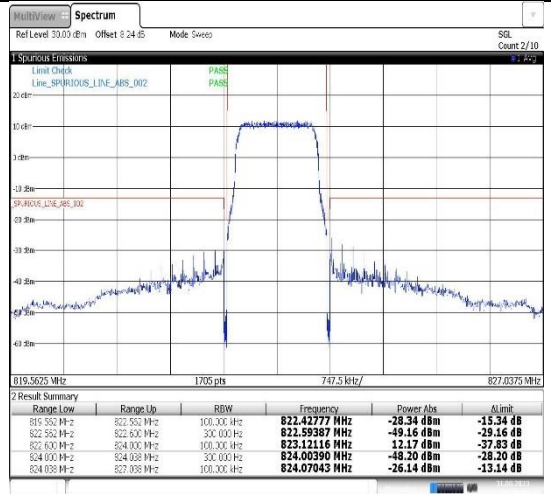

Band26(814-824)-1.4MHz-QPSK-26697-6RB#0

02:04:13 31.08.2023

02:14:30 31.08.2023

Band26(814-824)-1.4MHz-QPSK-26783-1RB#5

Band26(814-824)-1.4MHz-QPSK-26783-6RB#0

02:24:50 31.08.2023

02:35:04 31.08.2023

Band26(814-824)-1.4MHz-16QAM-26697-1RB#0