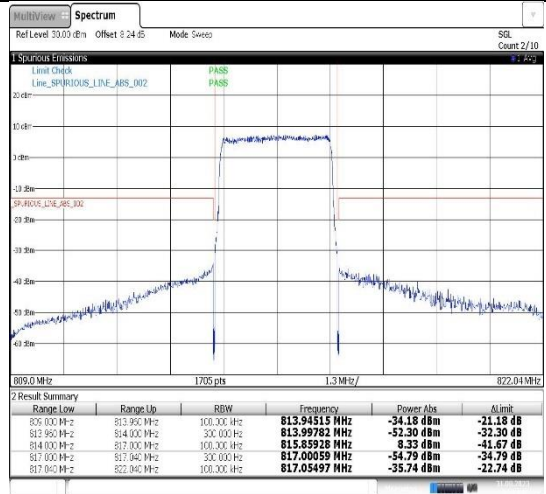

Band26(814-824)-3MHz-QPSK-26705-15RB#0

09:14:33 31.08.2023